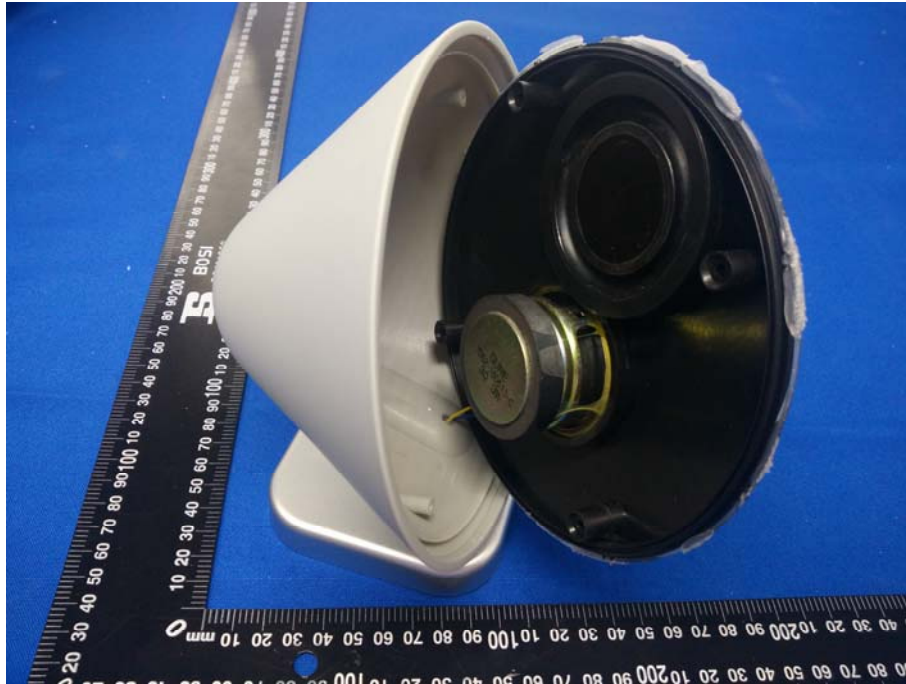

Appendix B: Photographs of EUT

Product: Bluetooth Speaker

Model: CQL1581-D

Internal Photos

Antenna