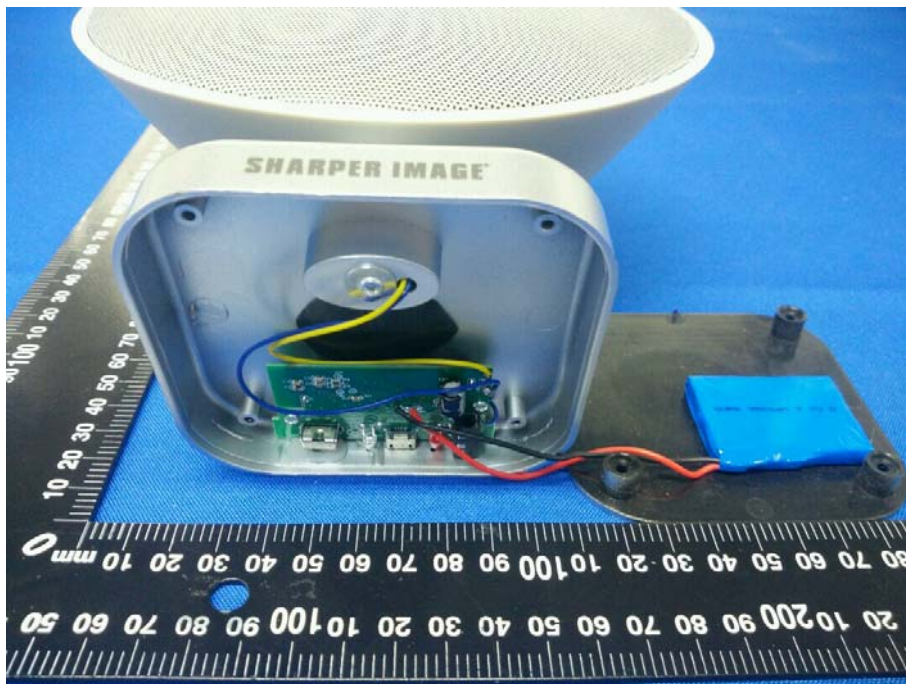

Appendix B: Photographs of EUT

Product: Bluetooth Speaker

Model: CQL1581-D

Internal Photos

Antenna