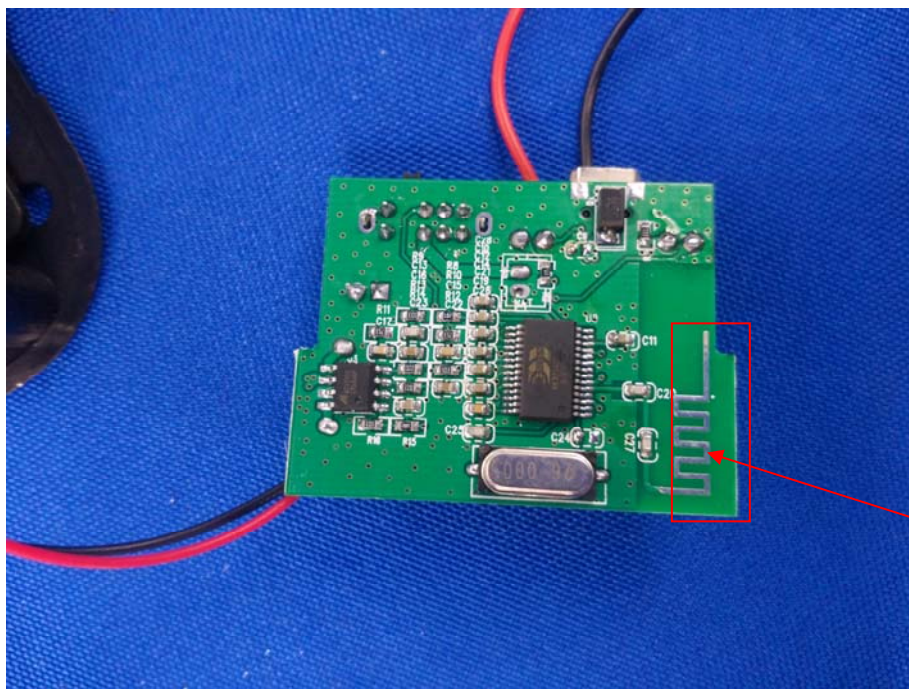

Product: Bluetooth Speaker

Model: CQL1575-B

Internal Photos

Antenna