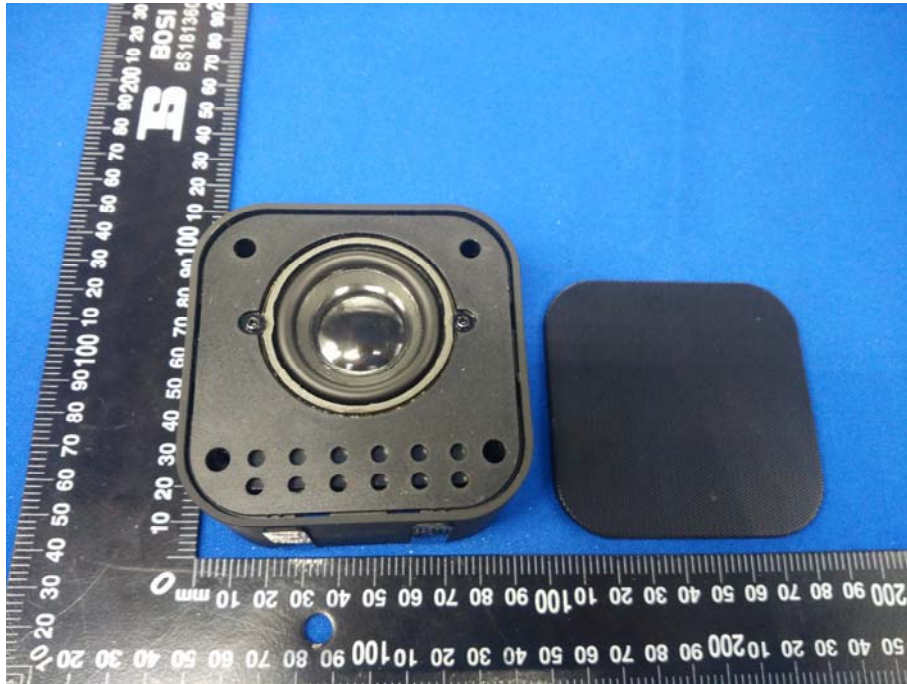

Product: Bluetooth Speaker

Model: CQL1575-B

Internal Photos

Antenna