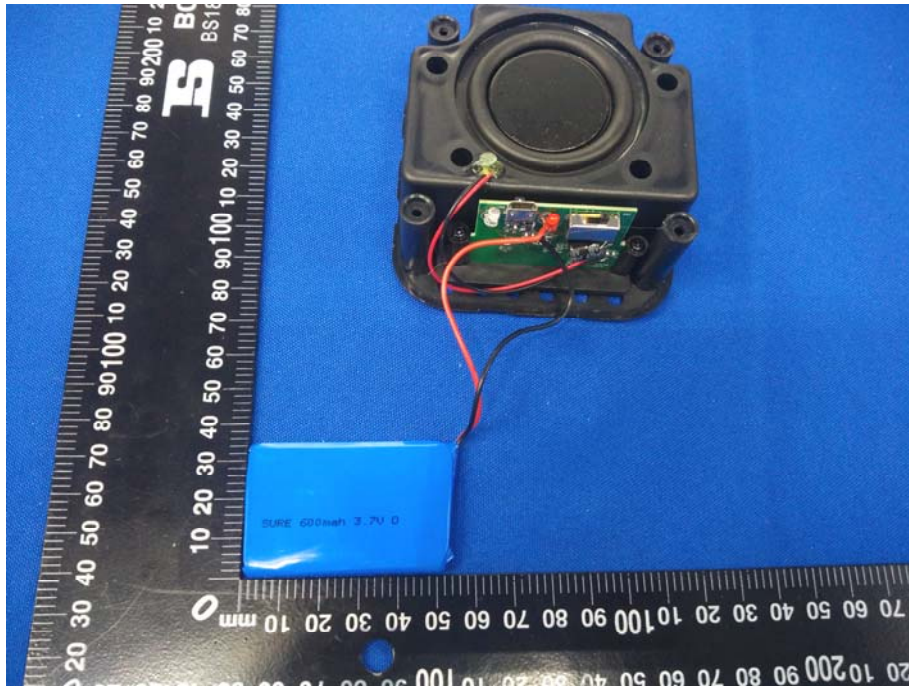

Product: Bluetooth Speaker

Model: CQL1575-B

Internal Photos

Antenna