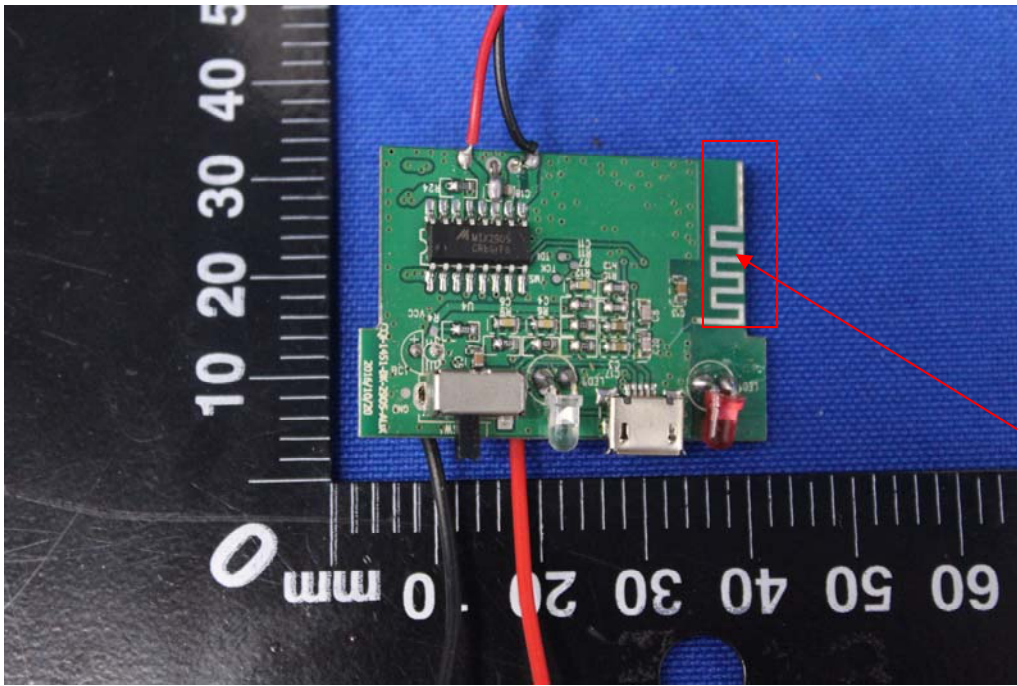

Appendix B: Photographs of EUT

Product: Bluetooth Speaker

Model: CQL1573-B

Internal Photos

BT Antenna