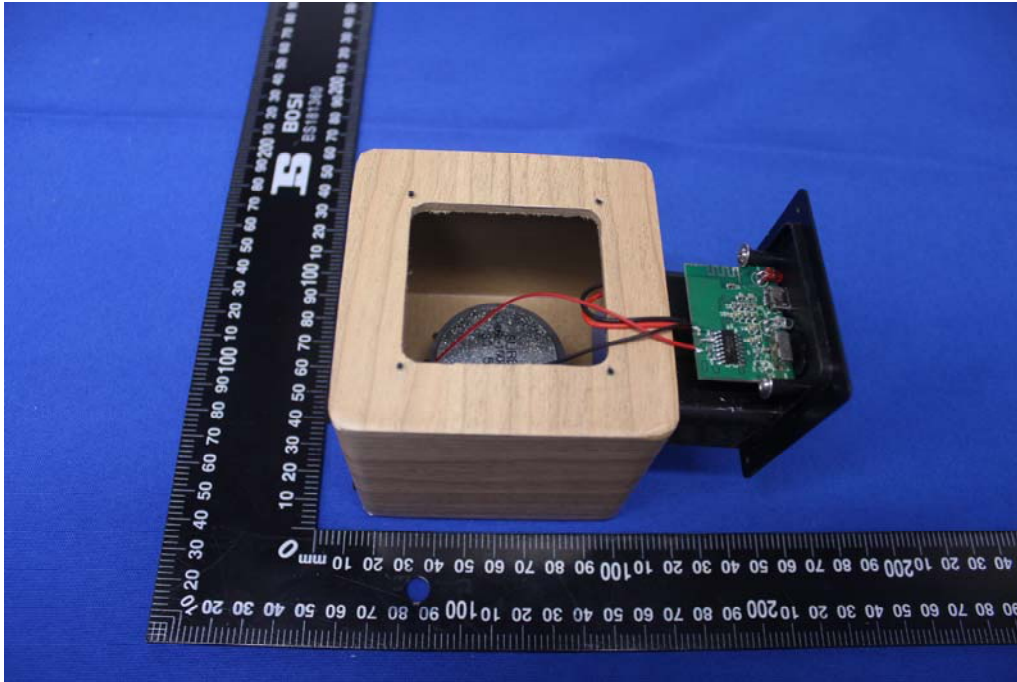

Appendix B: Photographs of EUT

Product: Bluetooth Speaker

Model: CQL1573-B

Internal Photos

BT Antenna