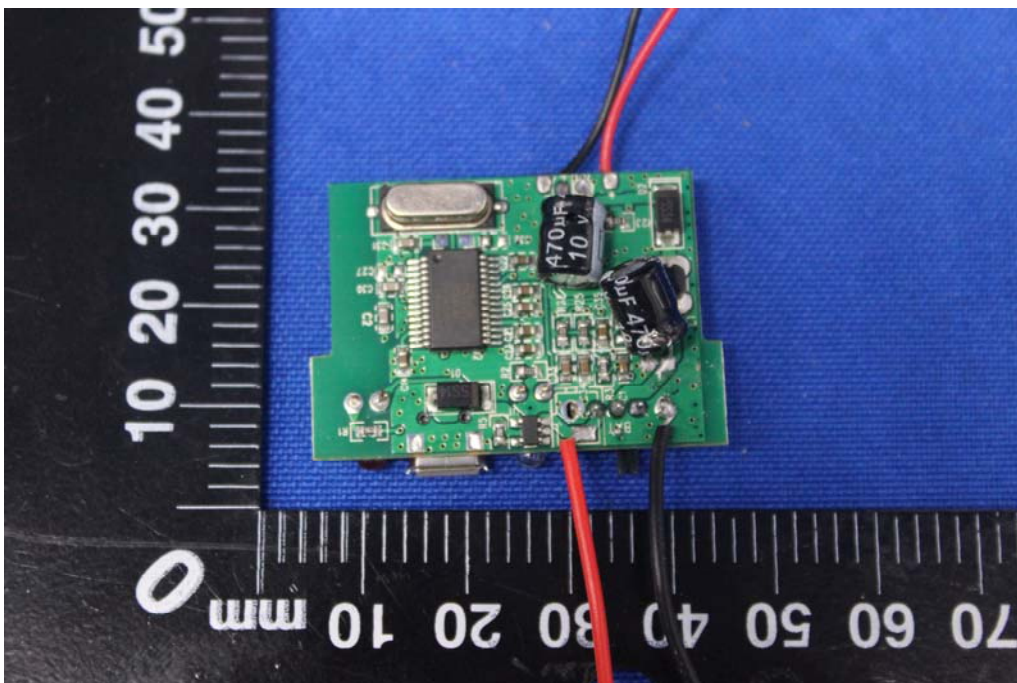

Appendix B: Photographs of EUT

Product: Bluetooth Speaker

Model: CQL1573-B

Internal Photos

BT Antenna