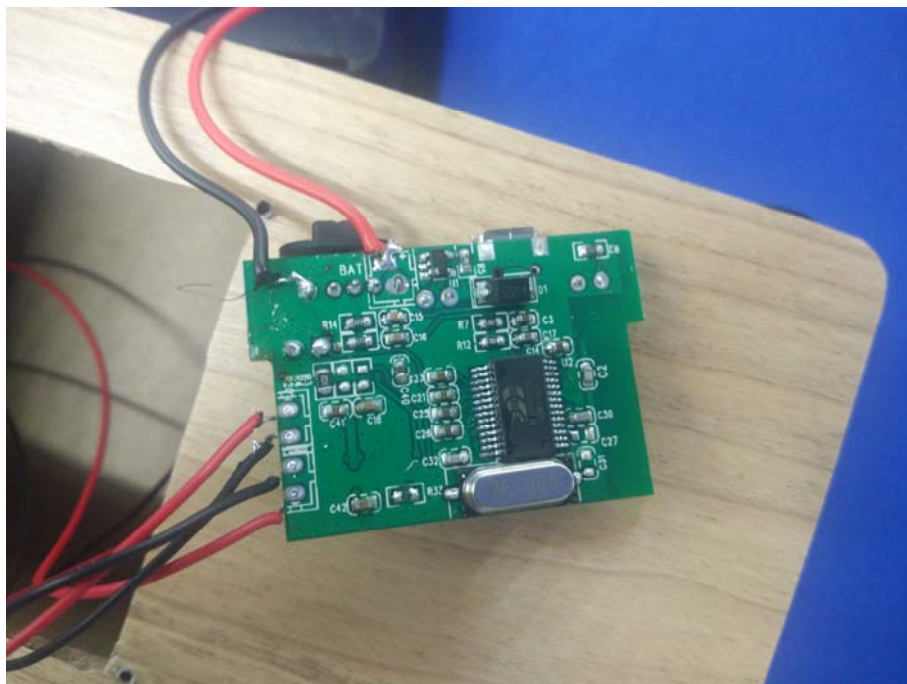

**Product: Bluetooth Speaker**

**Model: CQL1572-B**

**Internal Photos**

Antenna