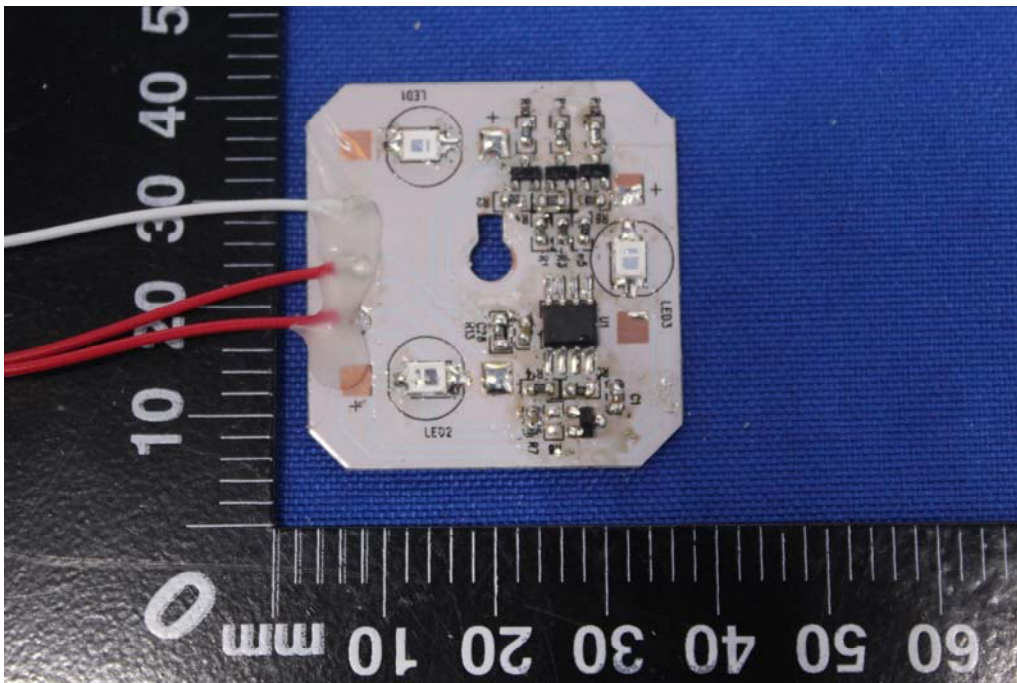

Appendix B: Photographs of EUT

Product: Bluetooth Speaker

Model: CQL1543-B

Internal Photos

Antenna