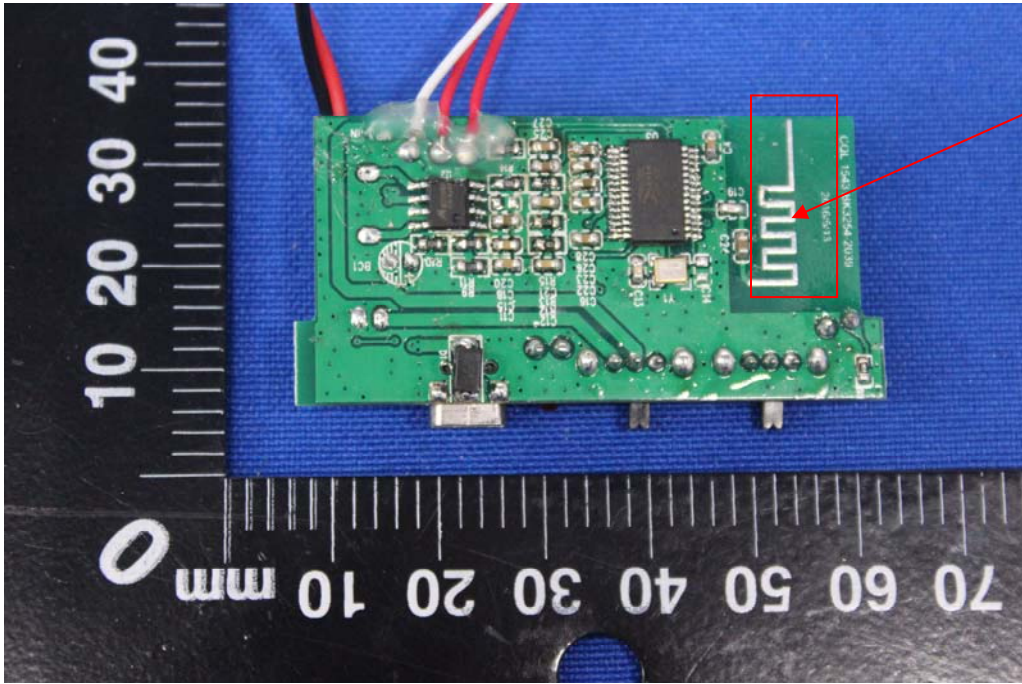

Appendix B: Photographs of EUT

Product: Bluetooth Speaker

Model: CQL1543-B

Internal Photos

Antenna