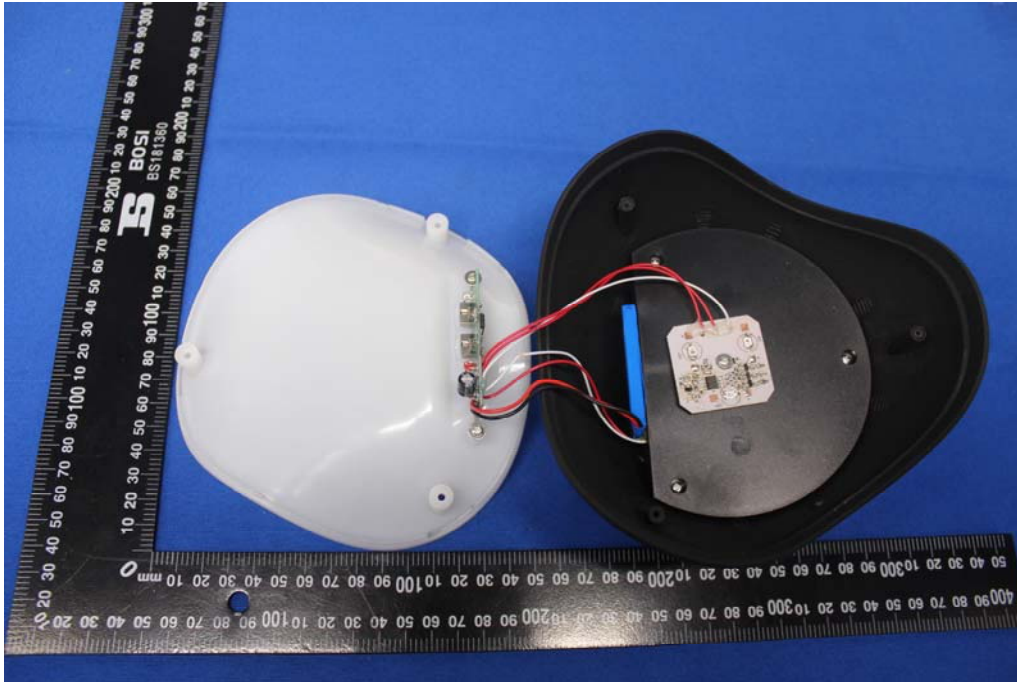

Appendix B: Photographs of EUT

Product: Bluetooth Speaker

Model: CQL1543-B

Internal Photos

Antenna