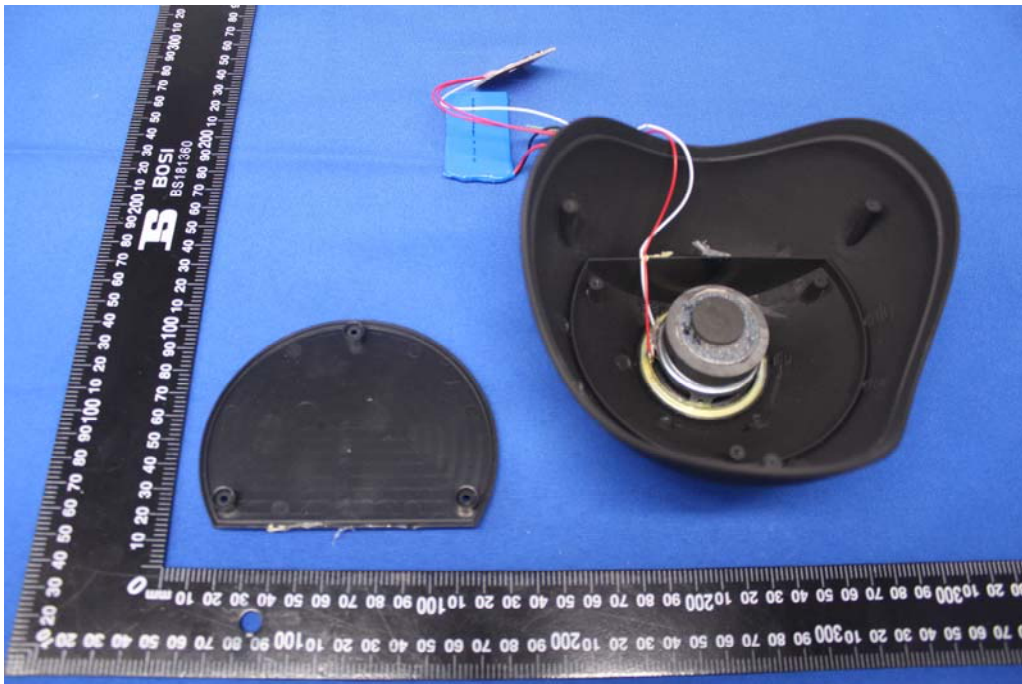

Appendix B: Photographs of EUT

Product: Bluetooth Speaker

Model: CQL1543-B

Internal Photos

Antenna