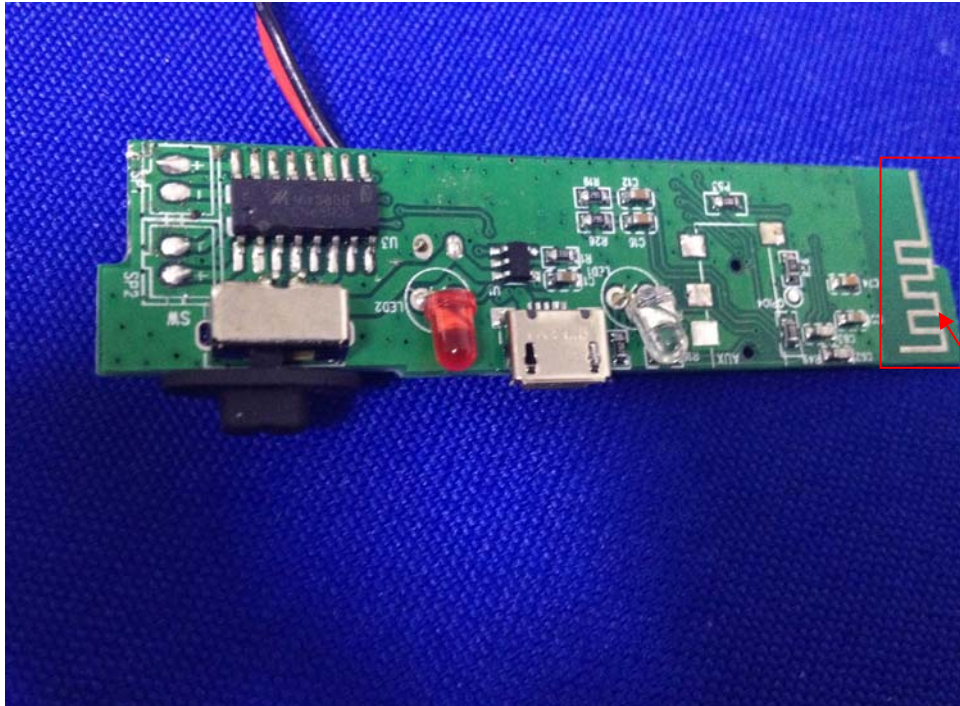

**Product: Bluetooth Speaker**

**Model: CQL1539-B**

**Internal Photos**

BT Antenna