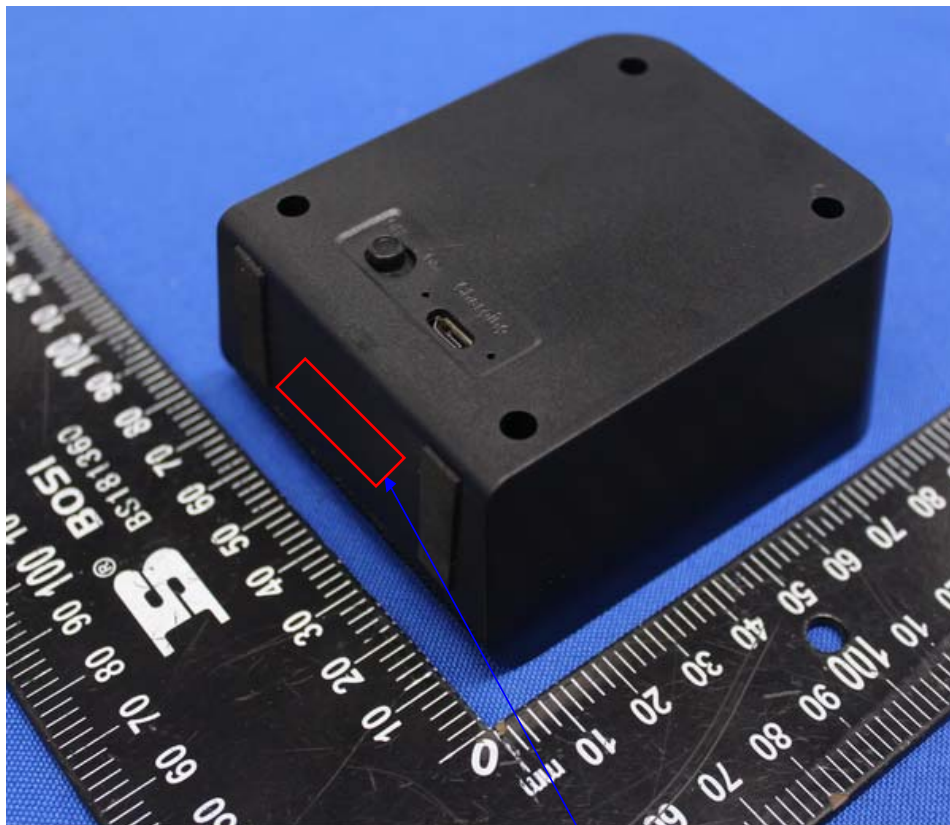

LABEL ARTWORK AND LOCATION

Product: Saucer Bluetooth Speaker

Model: CQL1485-B

Label:

Product: Saucer Bluetooth Speaker
Model No.: CQL1485-B
FCC ID: 2AG3PCQL1485-B
Made in China

30 mm *15 mm

Label location:

Label Location