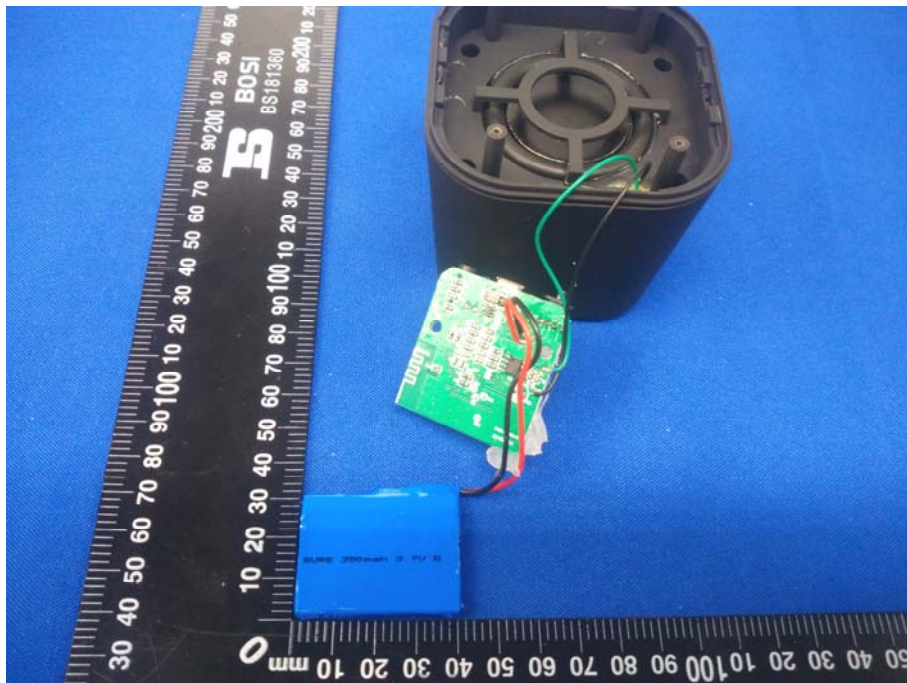

Appendix B: Photographs of EUT

Product: Bluetooth Speaker

Model: CQL1483-C

Internal Photos

Antenna