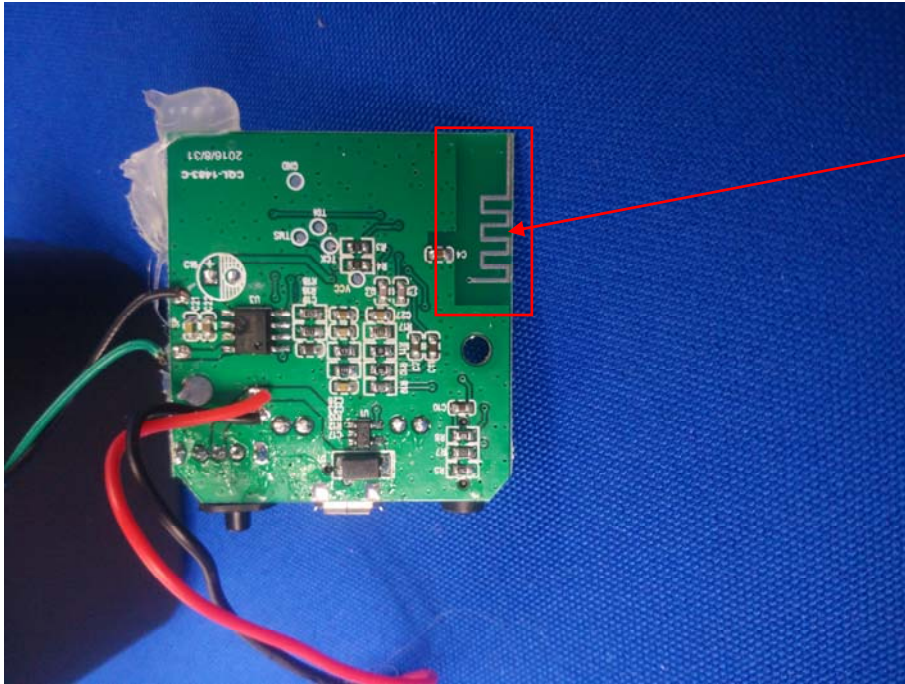

Appendix B: Photographs of EUT

Product: Bluetooth Speaker

Model: CQL1483-C

Internal Photos

Antenna