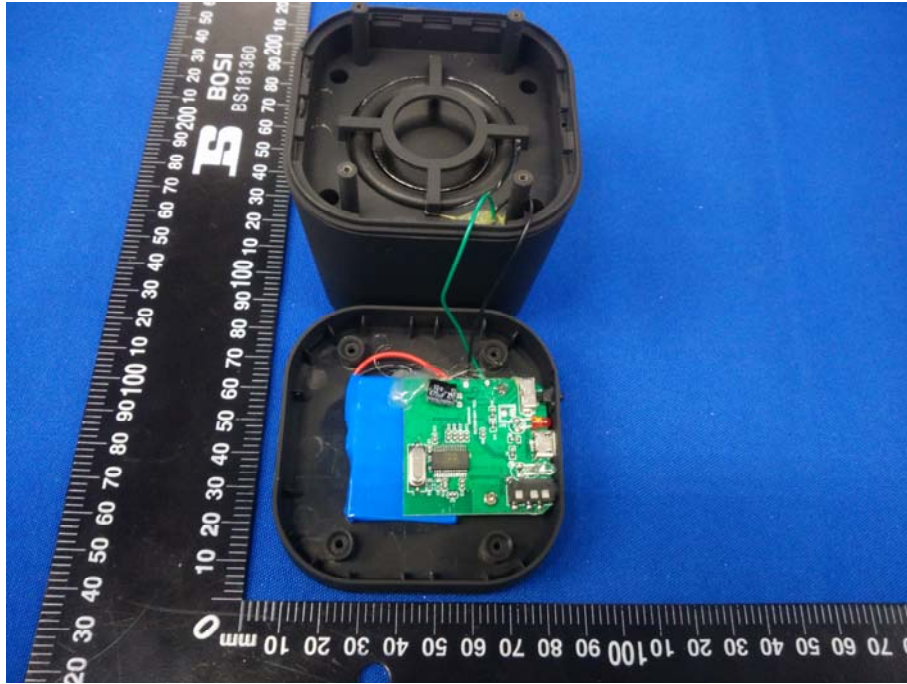

Appendix B: Photographs of EUT

Product: Bluetooth Speaker

Model: CQL1483-C

Internal Photos

Antenna