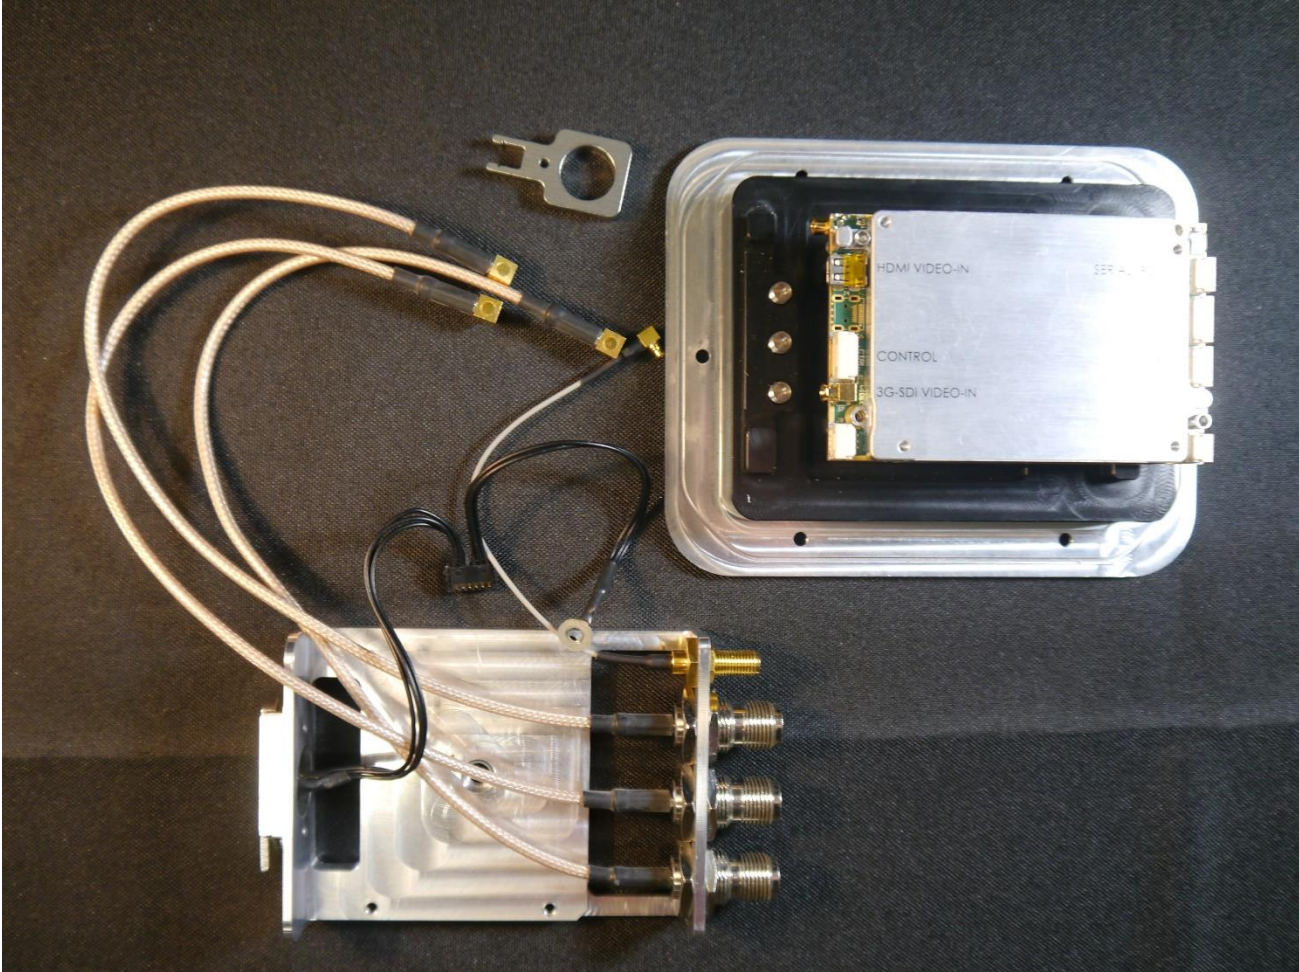

INTERNAL PHOTOS

Persistent Systems LLC

WR-5200 Embedded Module (with RF-2150 Radio)

FCC ID: 2AG3J-RF2150

IC ID: 20968-RF2150EM

WHEN YOU NEED TO BE SURE

WWW.SGS.COM
WWW.SGSGROUP.US.COM

WHEN YOU NEED TO BE SURE