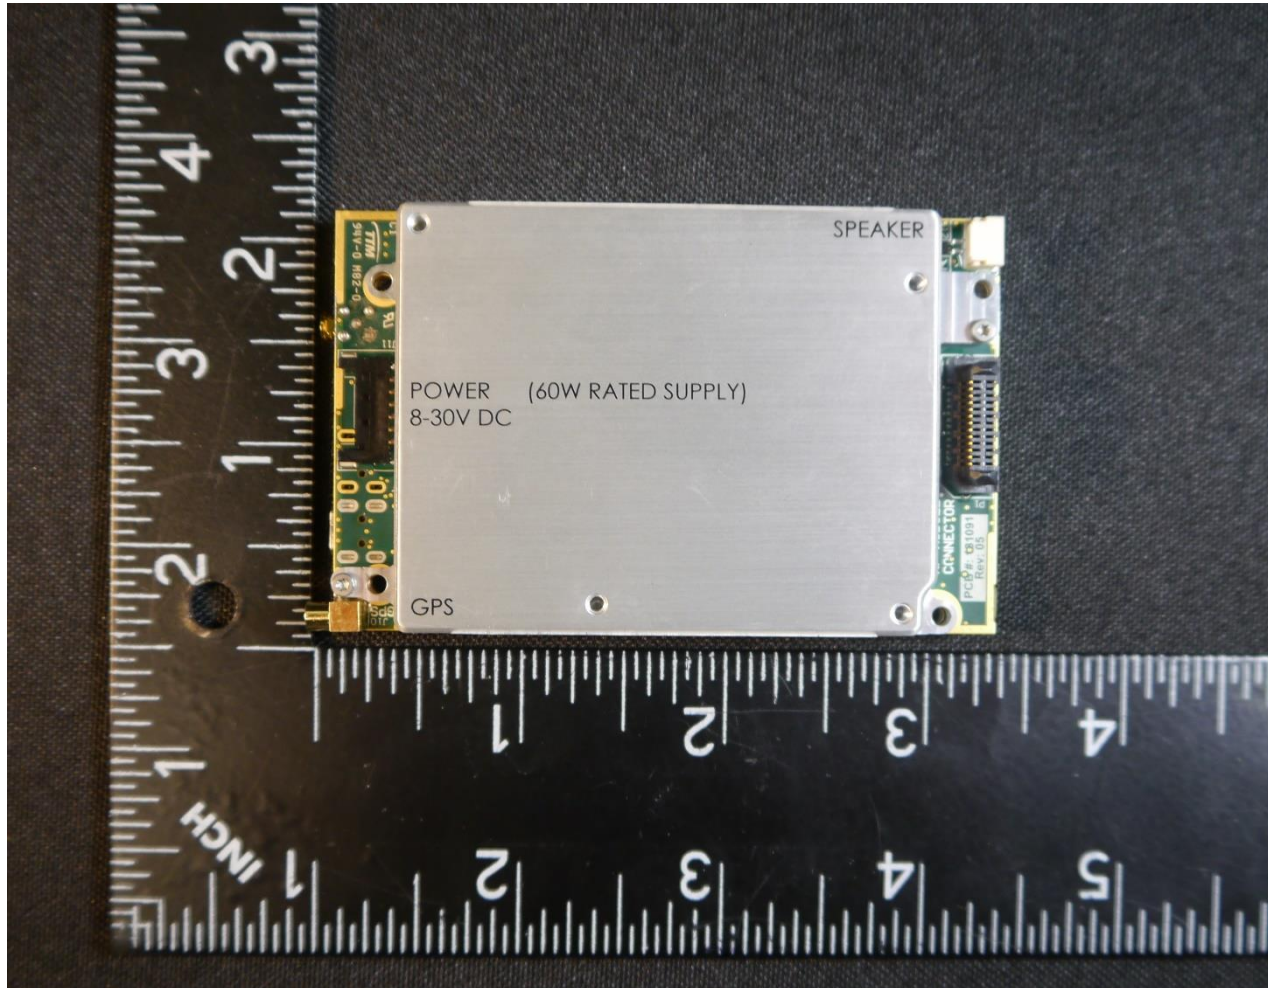

INTERNAL PHOTOS

Persistent Systems LLC

WR-5200 Embedded Module (with RF-2150 Radio)

FCC ID: 2AG3J-RF2150

IC ID: 20968-RF2150EM

WHEN YOU NEED TO BE SURE

WWW.SGS.COM
WWW.SGSGROUP.US.COM

WHEN YOU NEED TO BE SURE