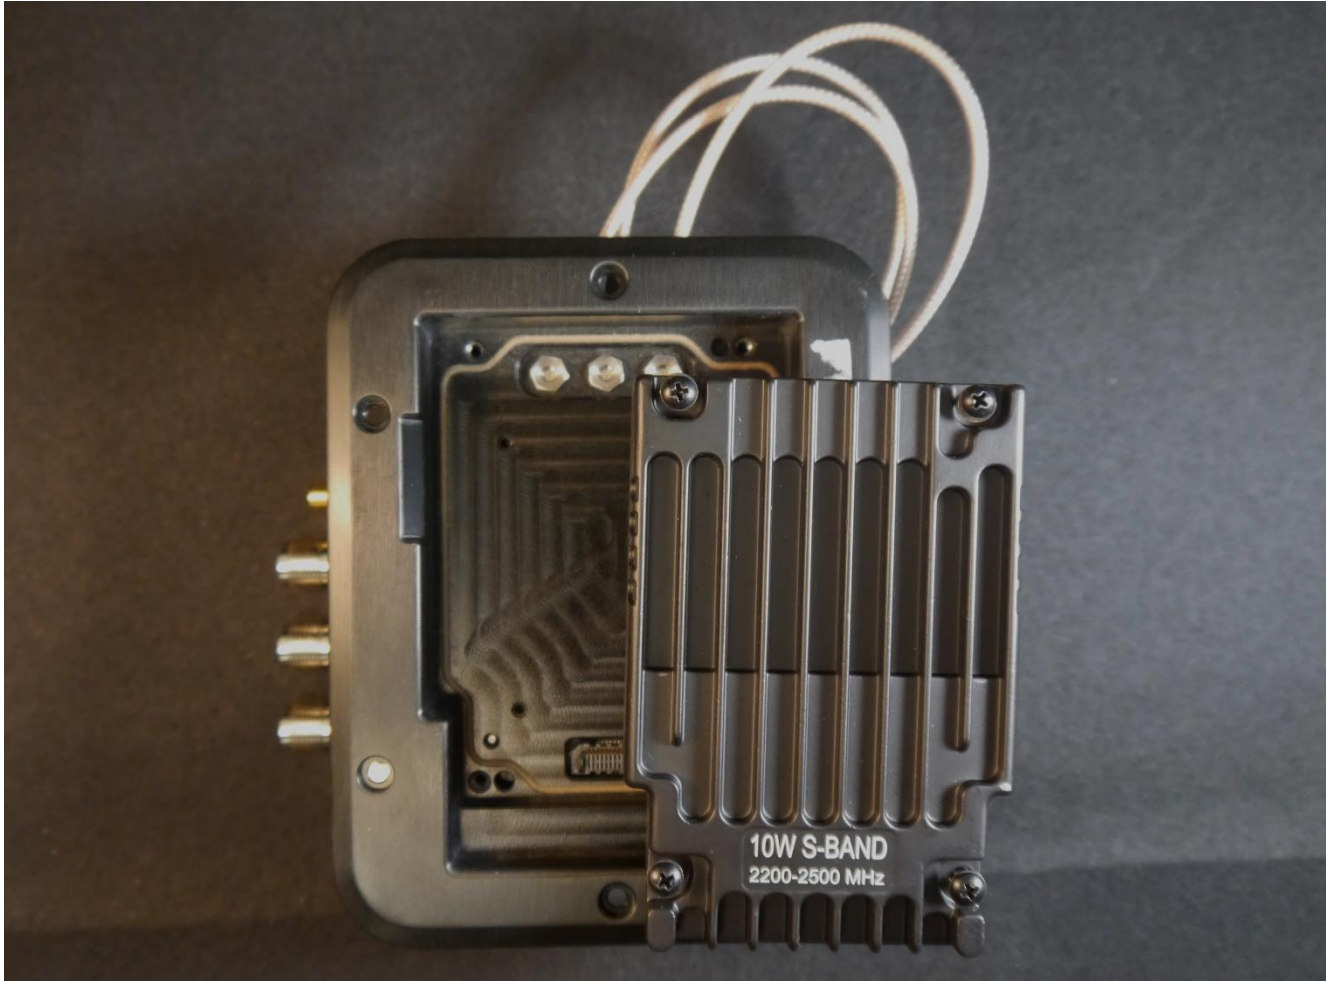

INTERNAL PHOTOS

Persistent Systems LLC

WR-5200 Embedded Module (with RF-2150 Radio)

FCC ID: 2AG3J-RF2150

IC ID: 20968-RF2150EM

WHEN YOU NEED TO BE SURE

WWW.SGS.COM
WWW.SGSGROUP.US.COM

WHEN YOU NEED TO BE SURE