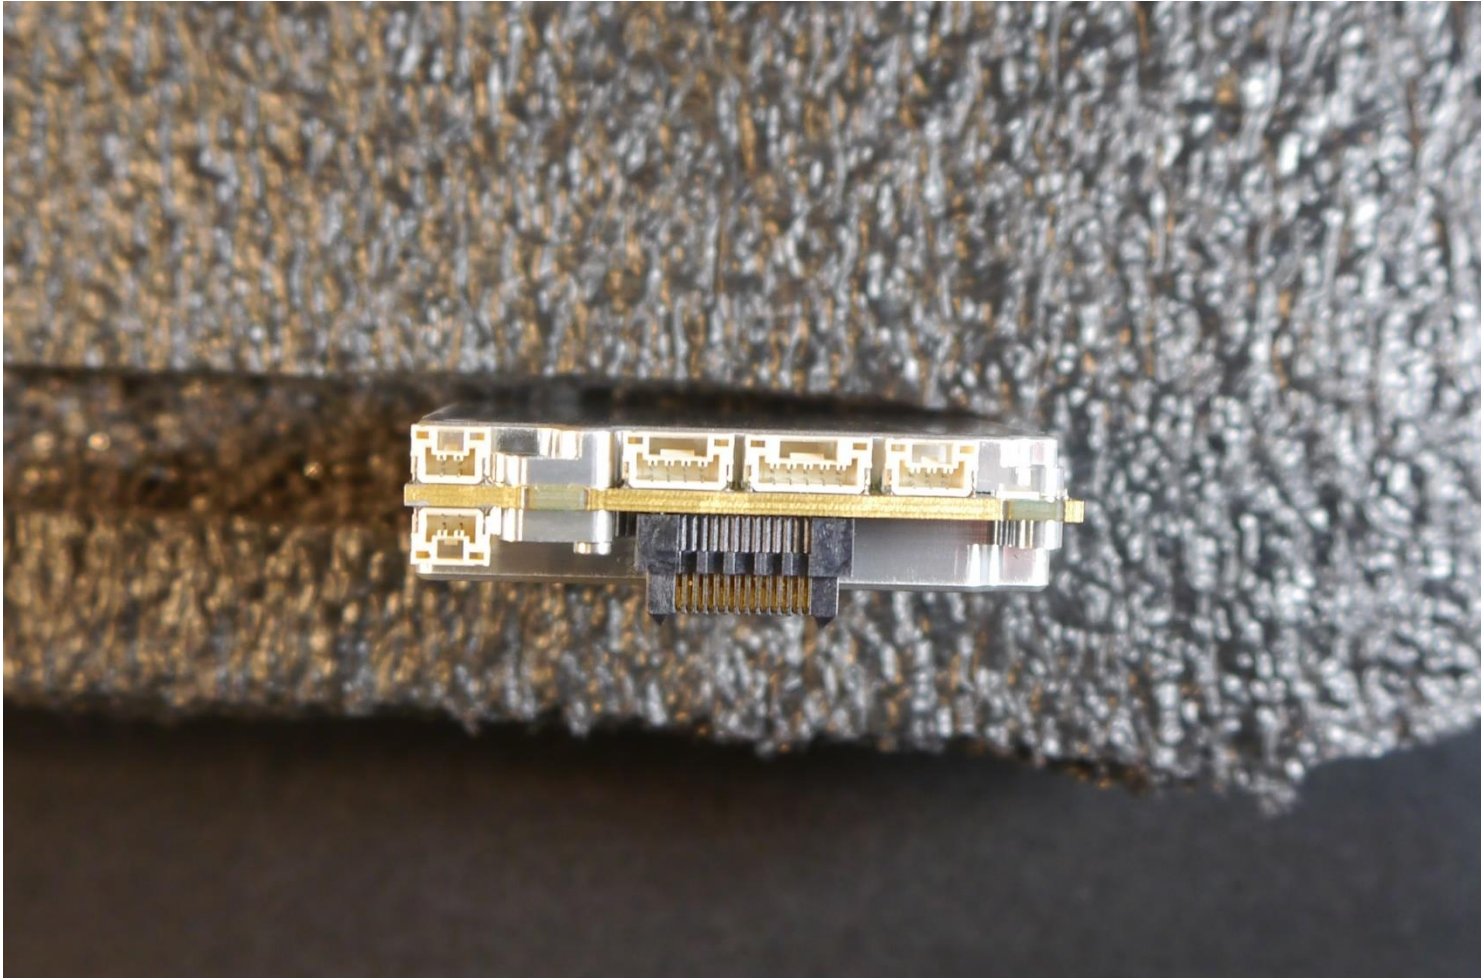

INTERNAL PHOTOS

Persistent Systems LLC

WR-5200 Embedded Module (with RF-2150 Radio)

FCC ID: 2AG3J-RF2150

IC ID: 20968-RF2150EM

WHEN YOU NEED TO BE SURE

WWW.SGS.COM
WWW.SGSGROUP.US.COM

WHEN YOU NEED TO BE SURE