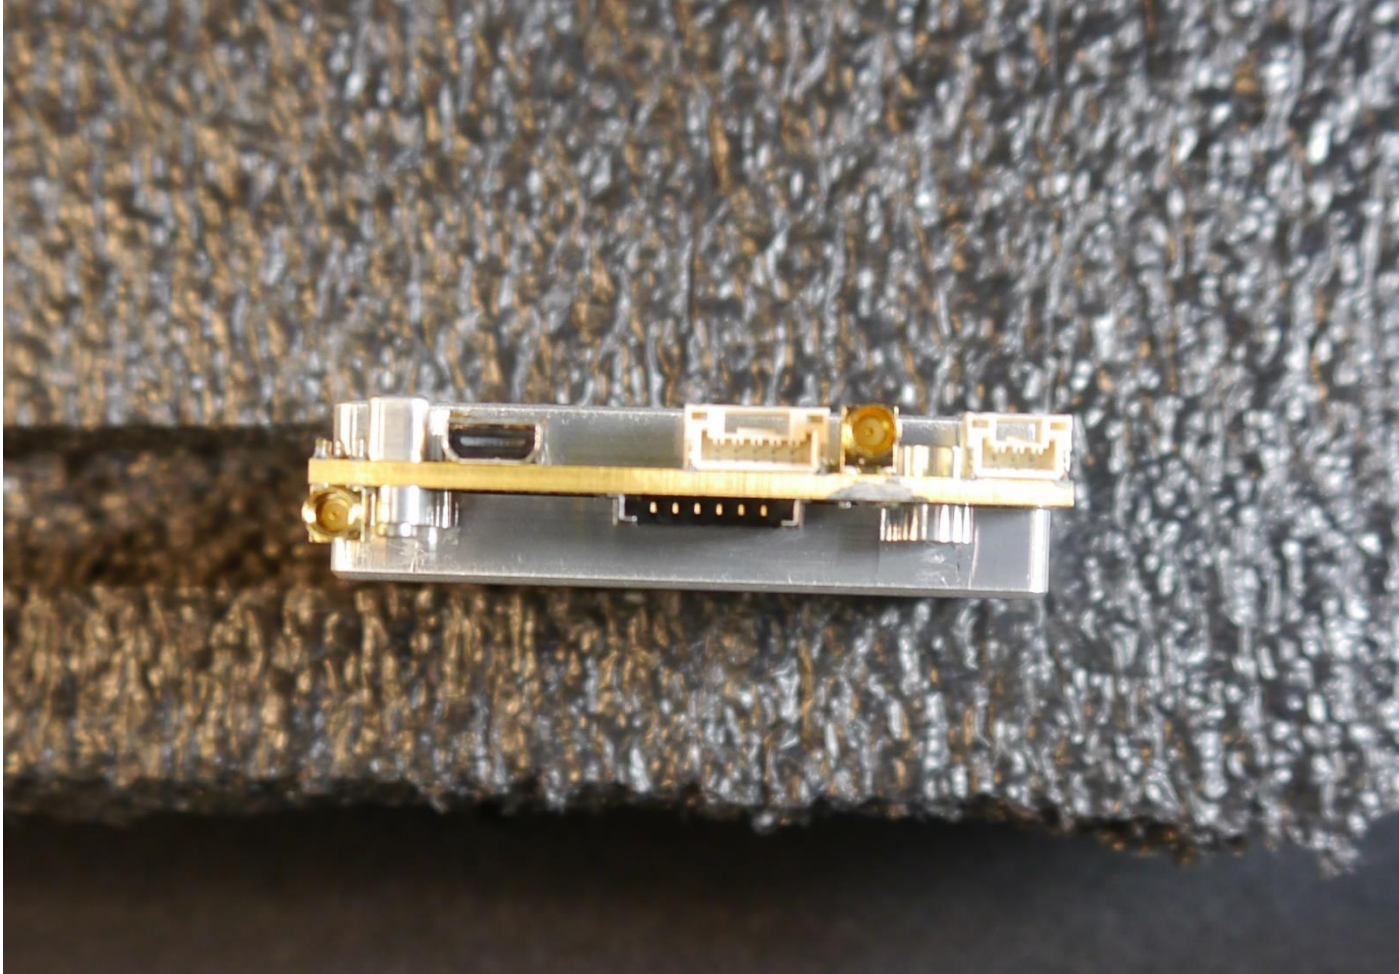

INTERNAL PHOTOS

Persistent Systems LLC

WR-5200 Embedded Module (with RF-2150 Radio)

FCC ID: 2AG3J-RF2150

IC ID: 20968-RF2150EM

WHEN YOU NEED TO BE SURE

WWW.SGS.COM
WWW.SGSGROUP.US.COM

WHEN YOU NEED TO BE SURE