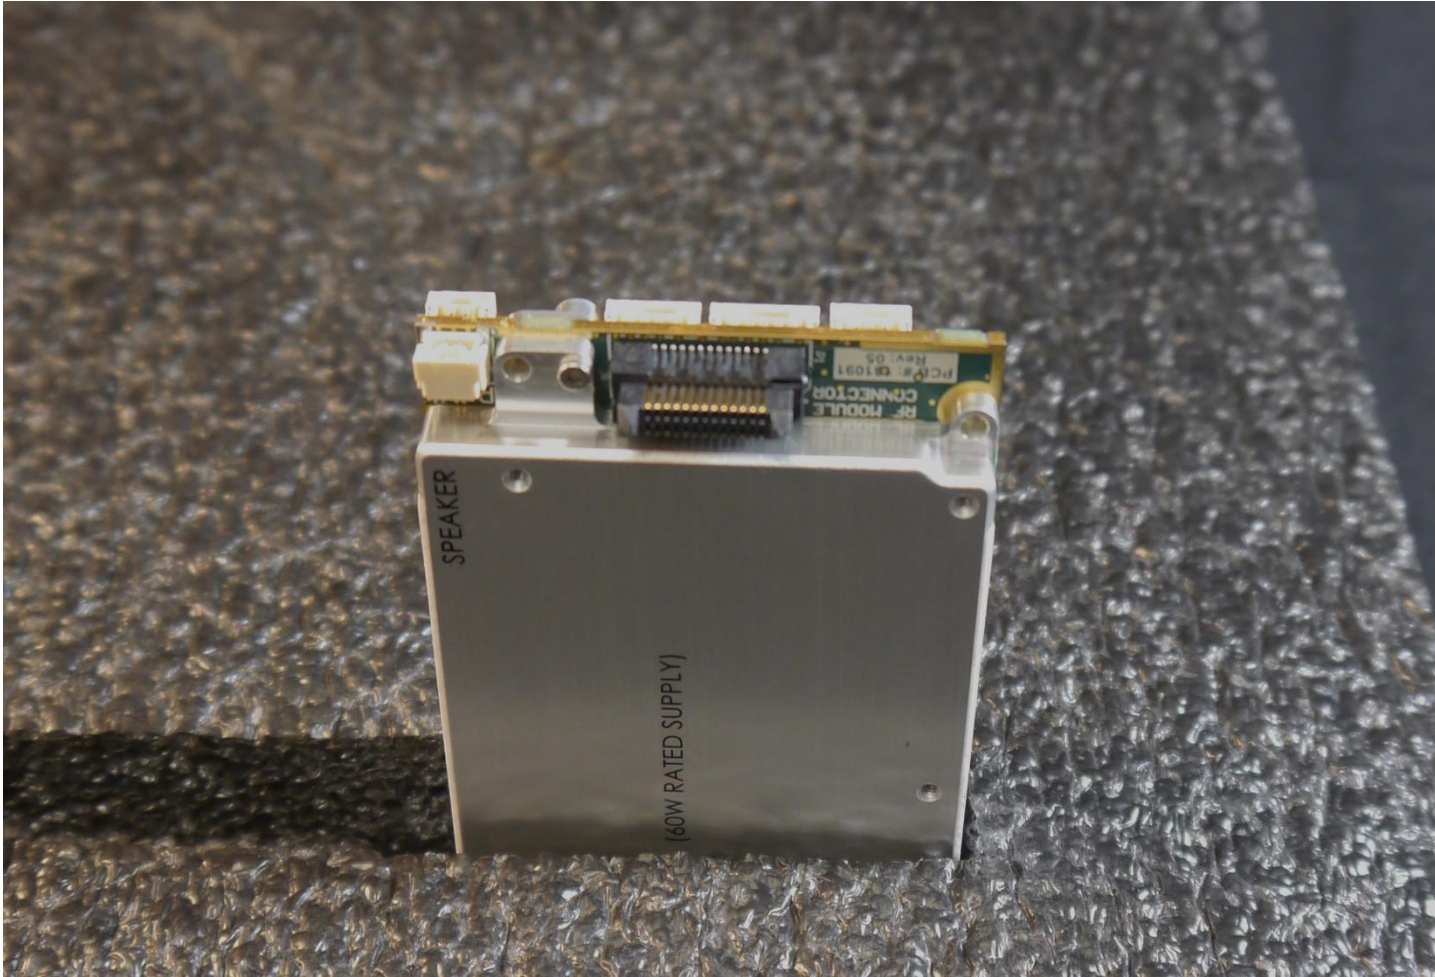

INTERNAL PHOTOS

Persistent Systems LLC

WR-5200 Embedded Module (with RF-2150 Radio)

FCC ID: 2AG3J-RF2150

IC ID: 20968-RF2150EM

WHEN YOU NEED TO BE SURE

WWW.SGS.COM
WWW.SGSGROUP.US.COM

WHEN YOU NEED TO BE SURE