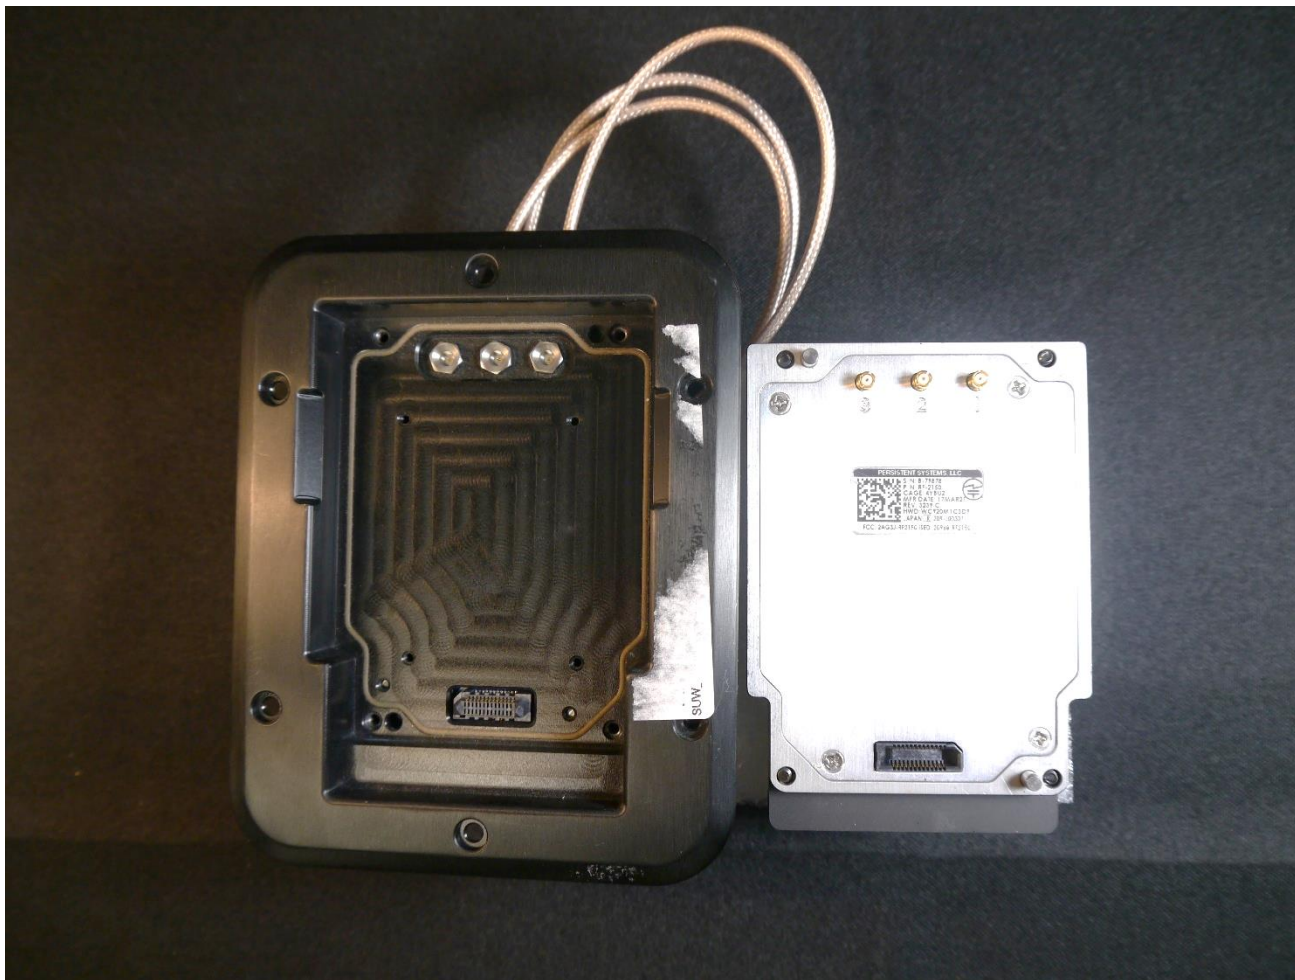

INTERNAL PHOTOS

Persistent Systems LLC

WR-5200 Embedded Module (with RF-2150 Radio)

FCC ID: 2AG3J-RF2150

IC ID: 20968-RF2150EM

WHEN YOU NEED TO BE SURE

WWW.SGS.COM
WWW.SGSGROUP.US.COM

WHEN YOU NEED TO BE SURE