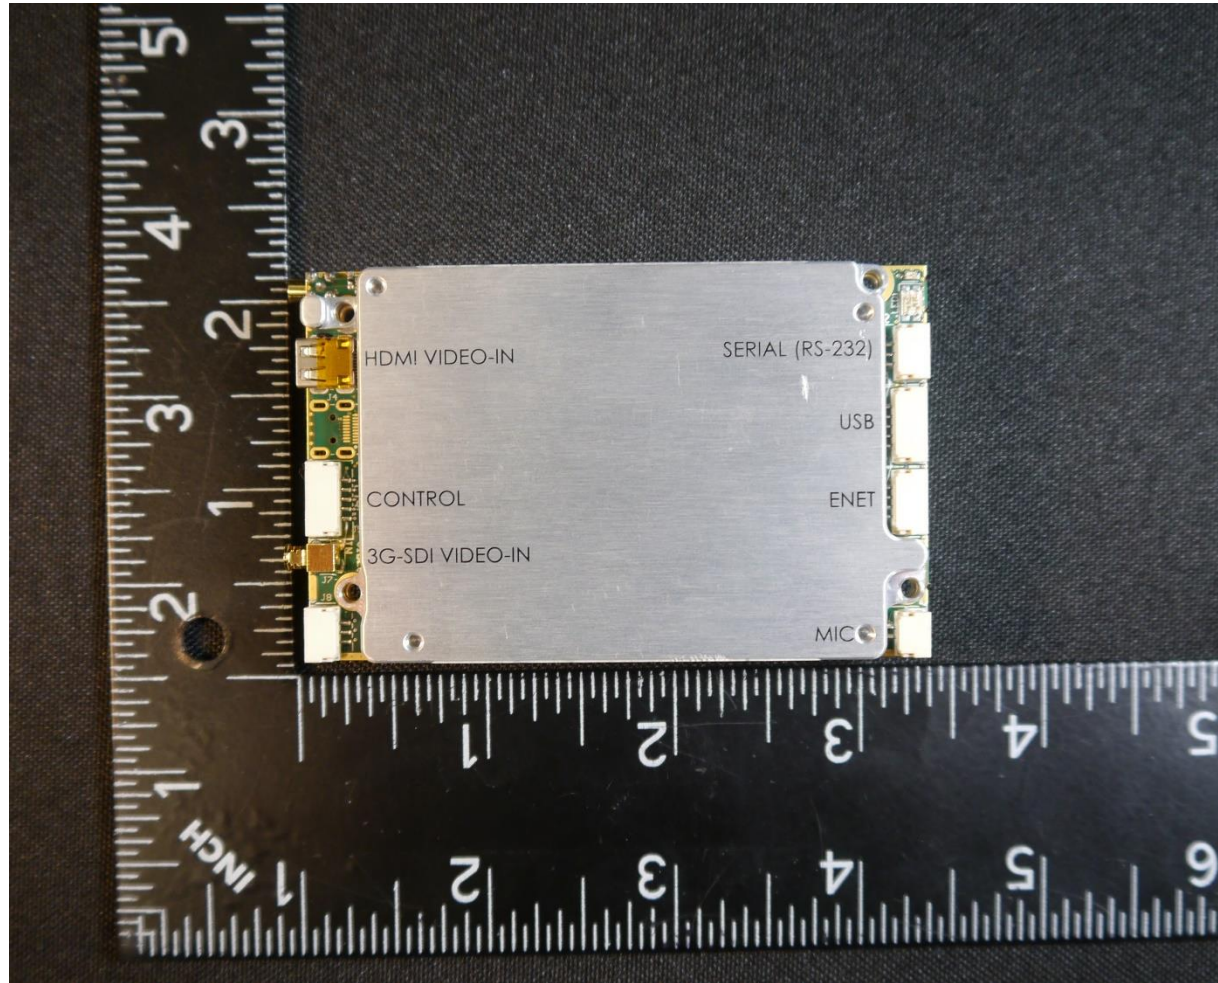

INTERNAL PHOTOS

Persistent Systems LLC

WR-5200 Embedded Module (with RF-2150 Radio)

FCC ID: 2AG3J-RF2150

IC ID: 20968-RF2150EM

WHEN YOU NEED TO BE SURE

WWW.SGS.COM
WWW.SGSGROUP.US.COM

WHEN YOU NEED TO BE SURE