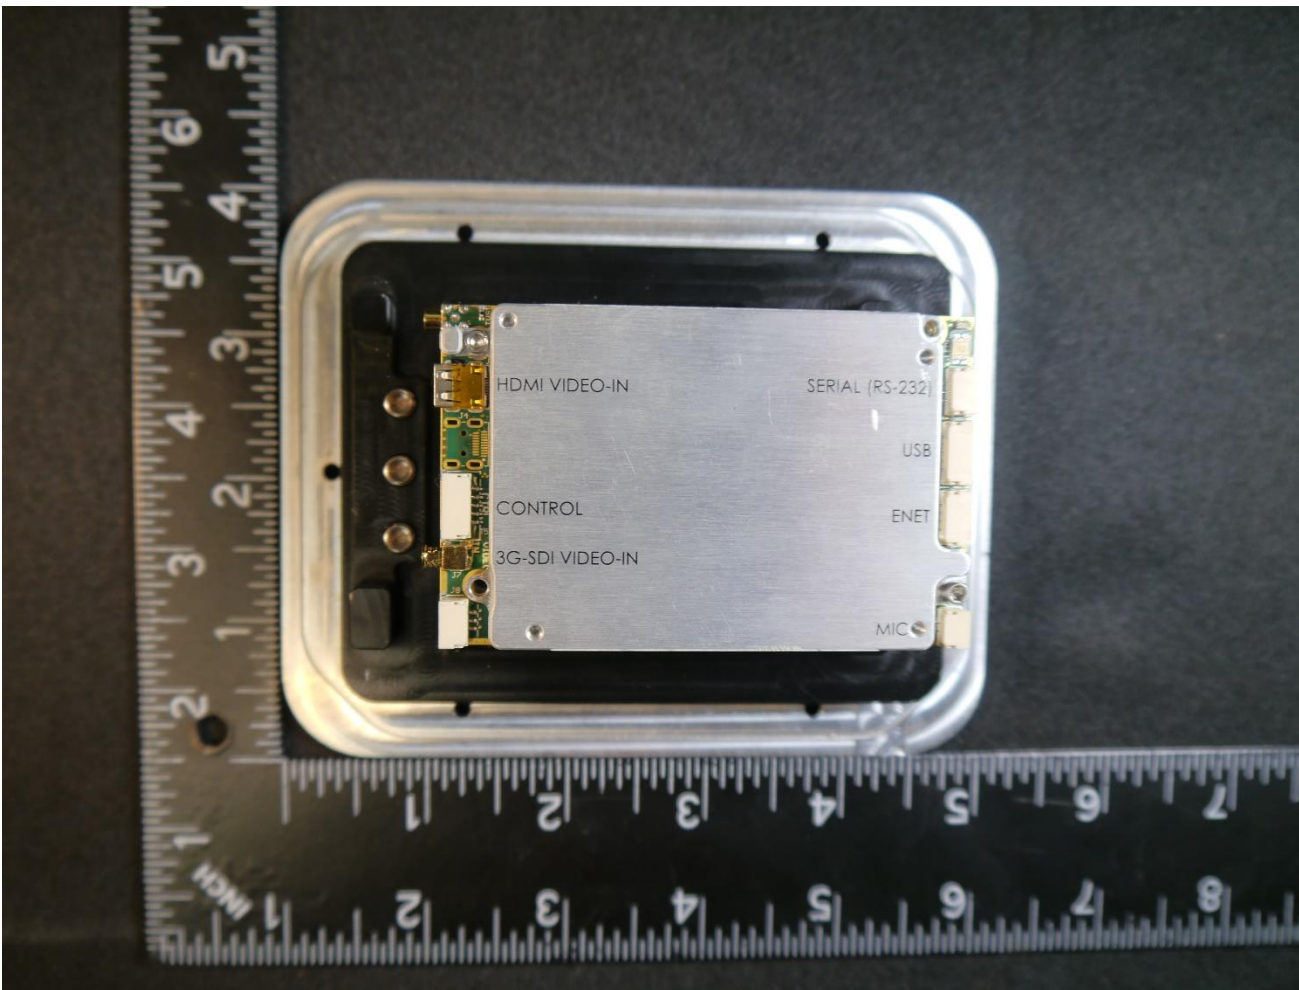

INTERNAL PHOTOS

Persistent Systems LLC

WR-5200 Embedded Module (with RF-2150 Radio)

FCC ID: 2AG3J-RF2150

IC ID: 20968-RF2150EM

WHEN YOU NEED TO BE SURE

WWW.SGS.COM
WWW.SGSGROUP.US.COM

WHEN YOU NEED TO BE SURE