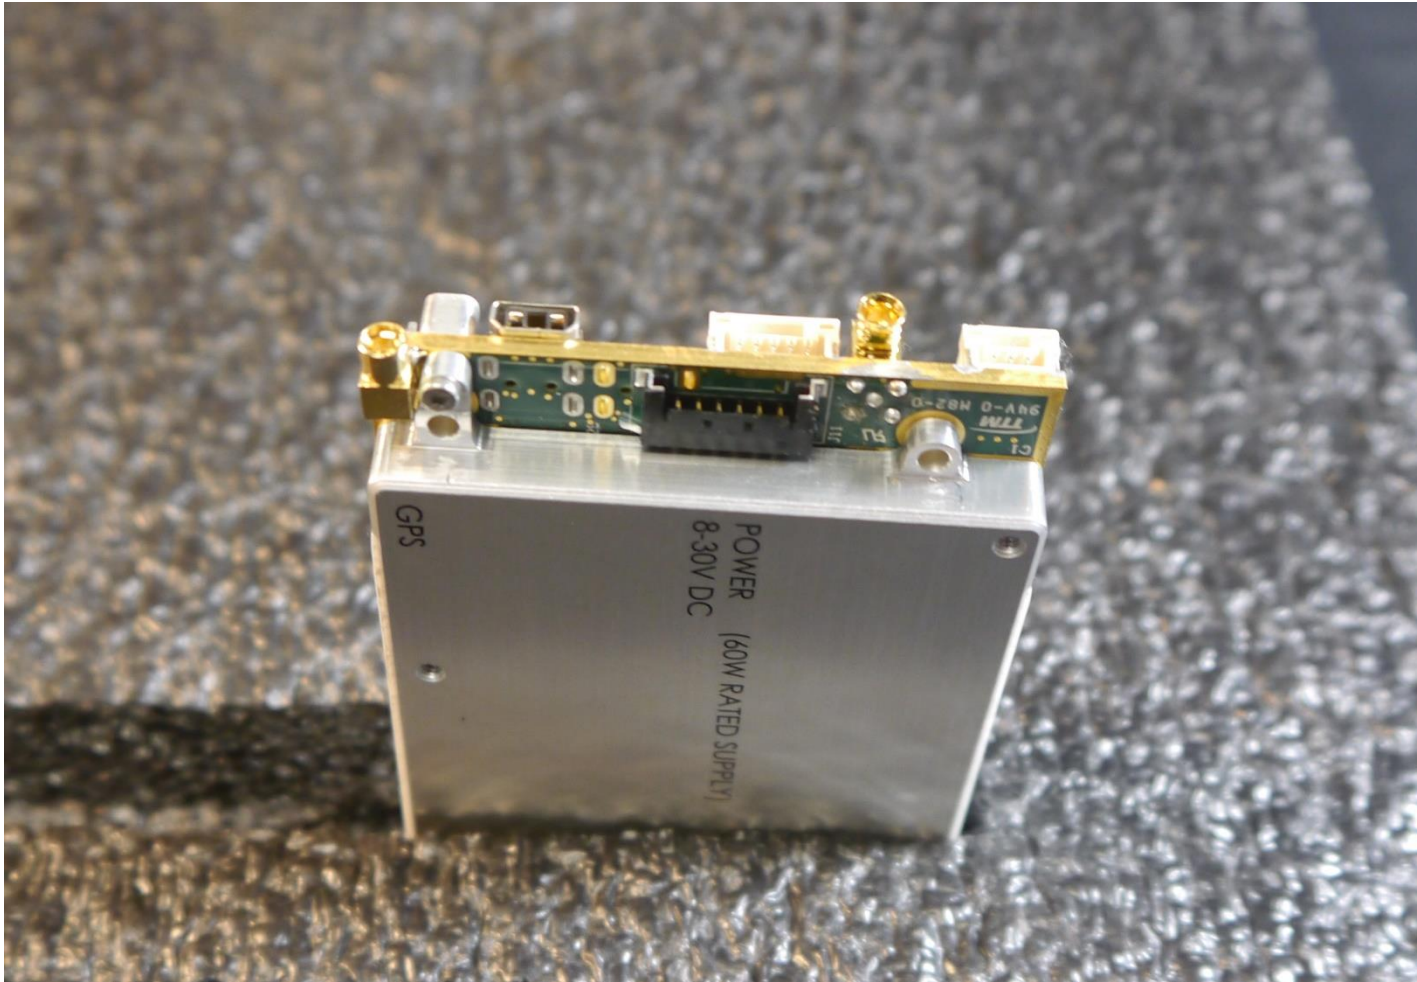

INTERNAL PHOTOS

Persistent Systems LLC

WR-5200 Embedded Module (with RF-2150 Radio)

FCC ID: 2AG3J-RF2150

IC ID: 20968-RF2150EM

WHEN YOU NEED TO BE SURE

WWW.SGS.COM
WWW.SGSGROUP.US.COM

WHEN YOU NEED TO BE SURE