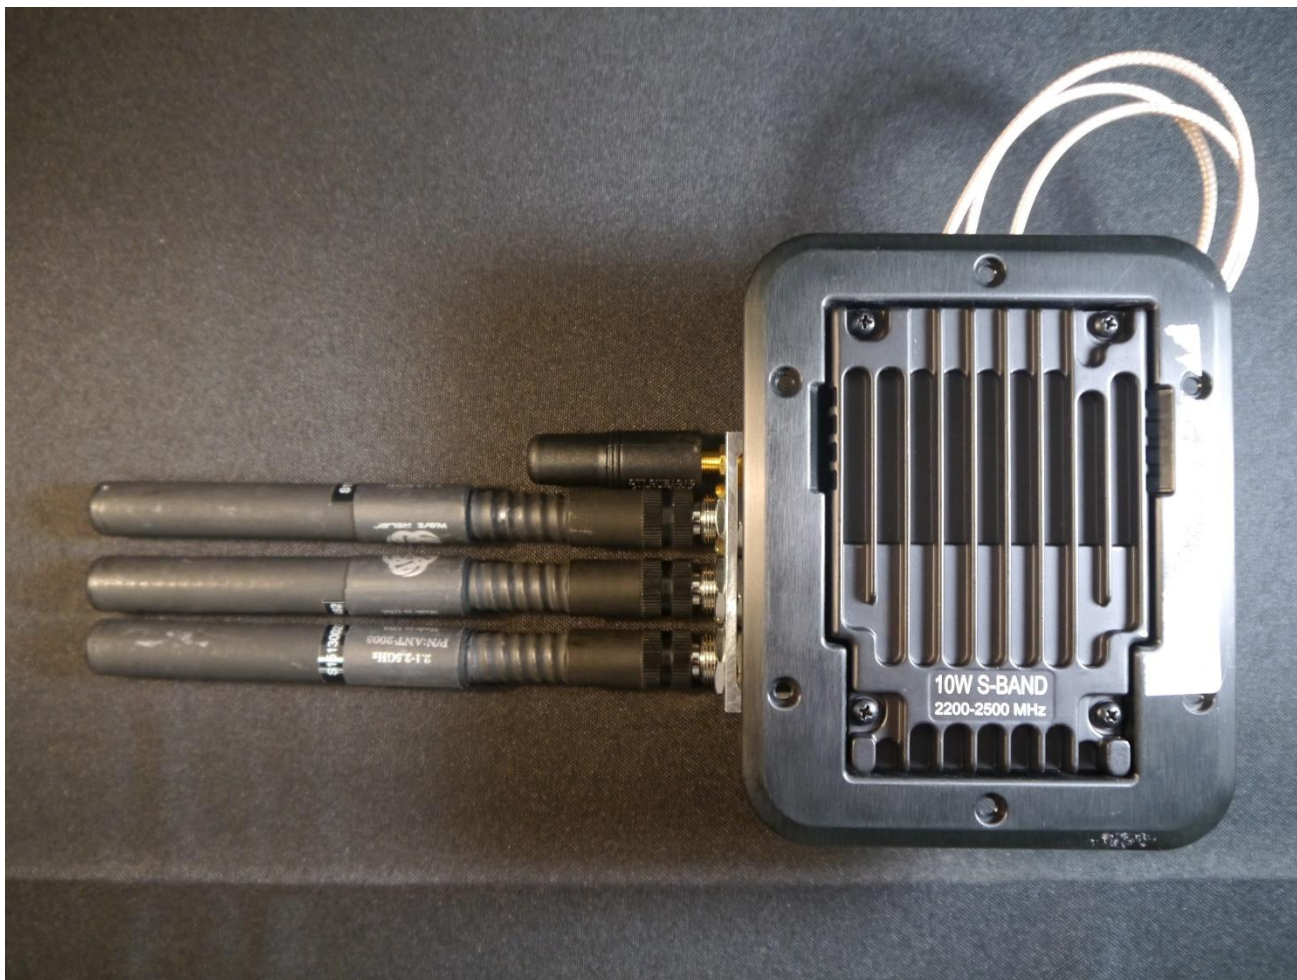

EXTERNAL PHOTOS

Persistent Systems LLC

WR-5200 Embedded Module (with RF-2150 Radio)

FCC ID: 2AG3J-RF2150

IC ID: 20968-RF2150EM

WHEN YOU NEED TO BE SURE

PN: WR-5200 REV: 8.A
SN 58676
MFR: 4YBU2
MFR DATE 09.24.2021