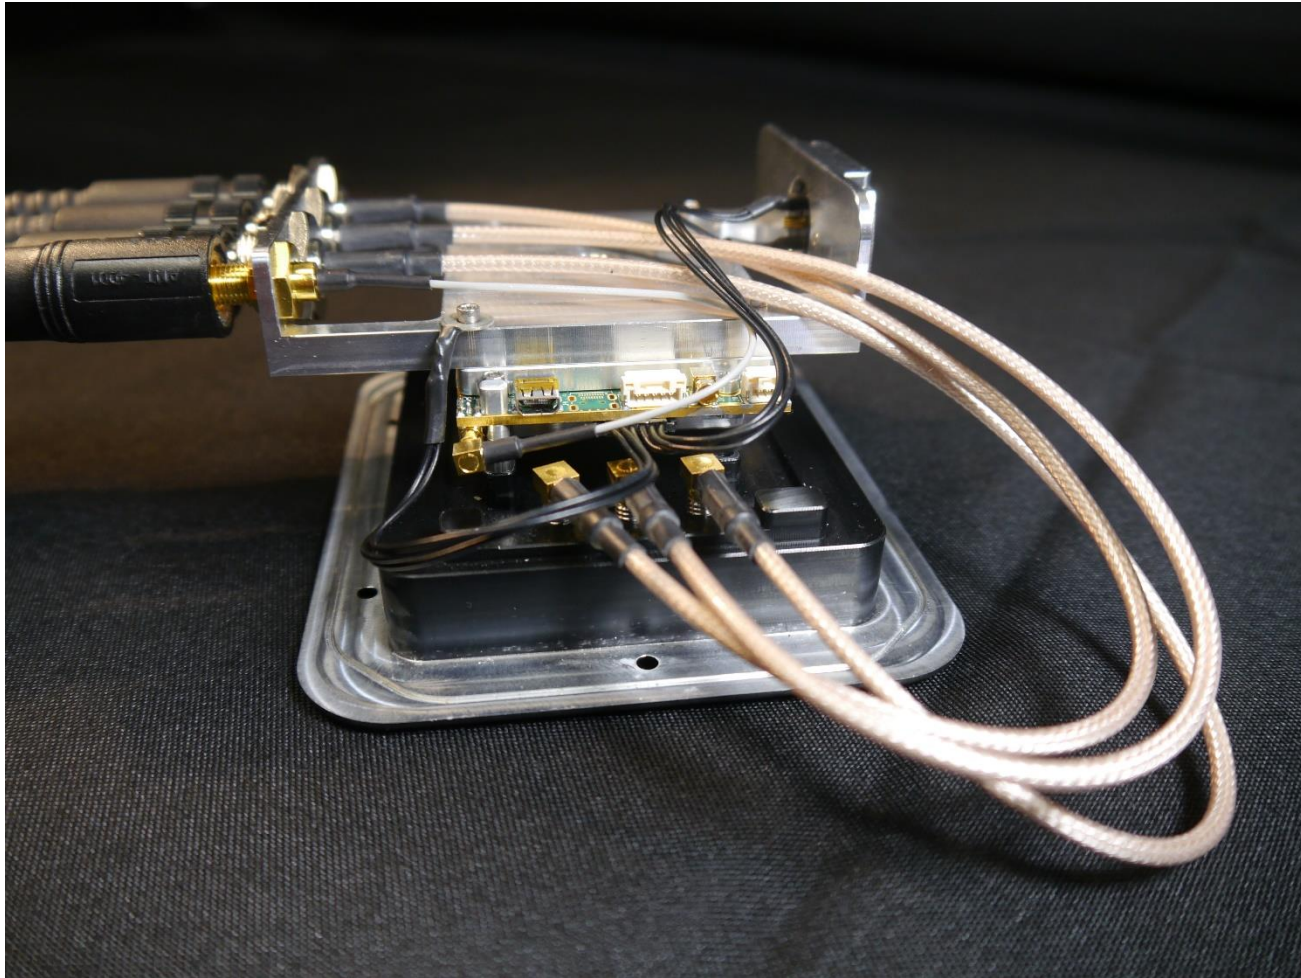

EXTERNAL PHOTOS

Persistent Systems LLC

WR-5200 Embedded Module (with RF-2150 Radio)

FCC ID: 2AG3J-RF2150

IC ID: 20968-RF2150EM

WHEN YOU NEED TO BE SURE

PN: WR-5200 REV: 8.A
SN 58676
MFR: 4YBU2
MFR DATE 09.24.2021