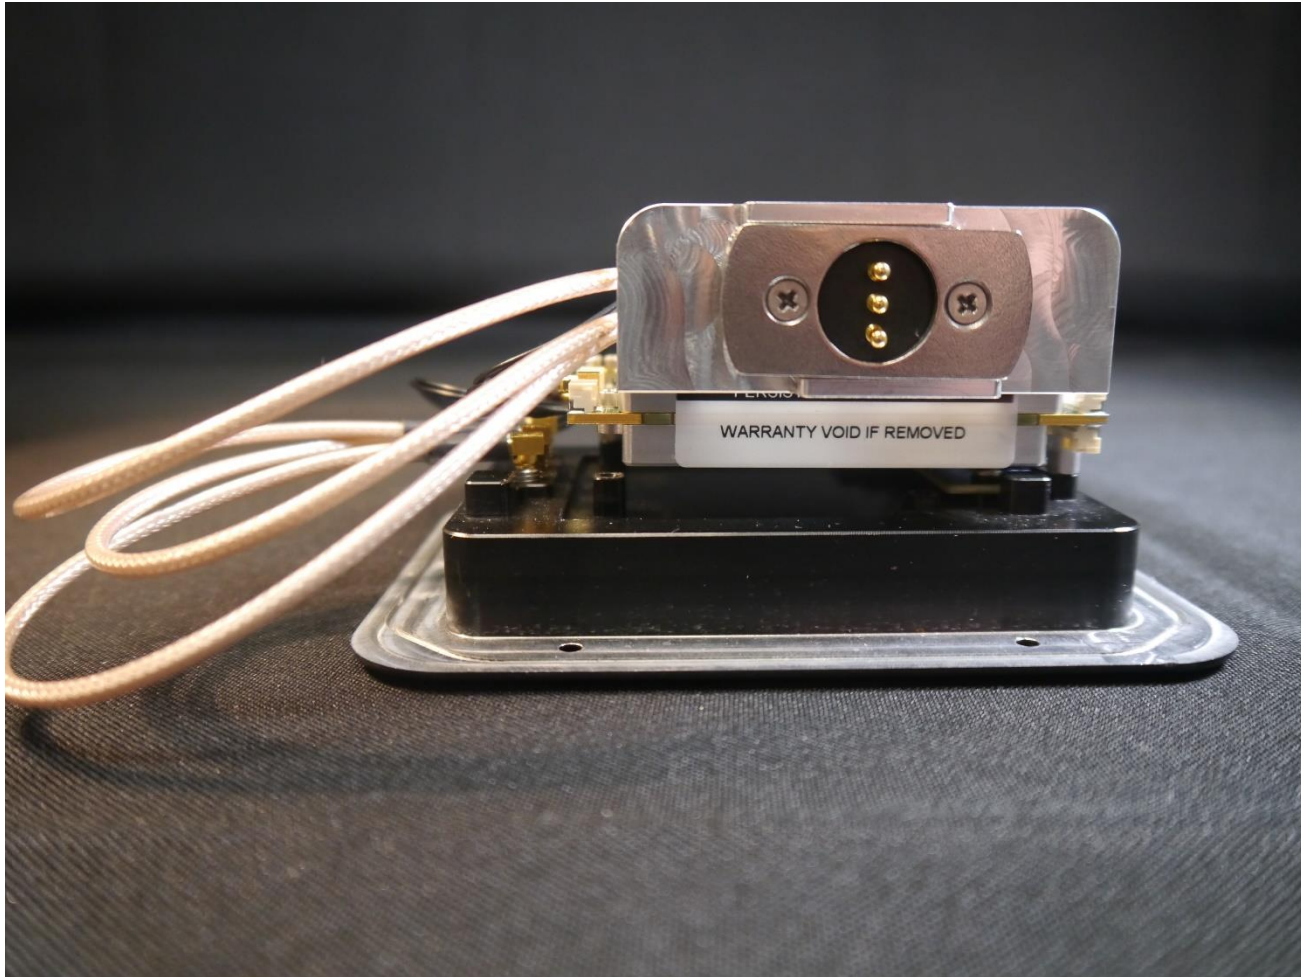

EXTERNAL PHOTOS

Persistent Systems LLC

WR-5200 Embedded Module (with RF-2150 Radio)

FCC ID: 2AG3J-RF2150

IC ID: 20968-RF2150EM

WHEN YOU NEED TO BE SURE

PN: WR-5200 REV: 8.A
SN 58676
MFR: 4YBU2
MFR DATE 09.24.2021