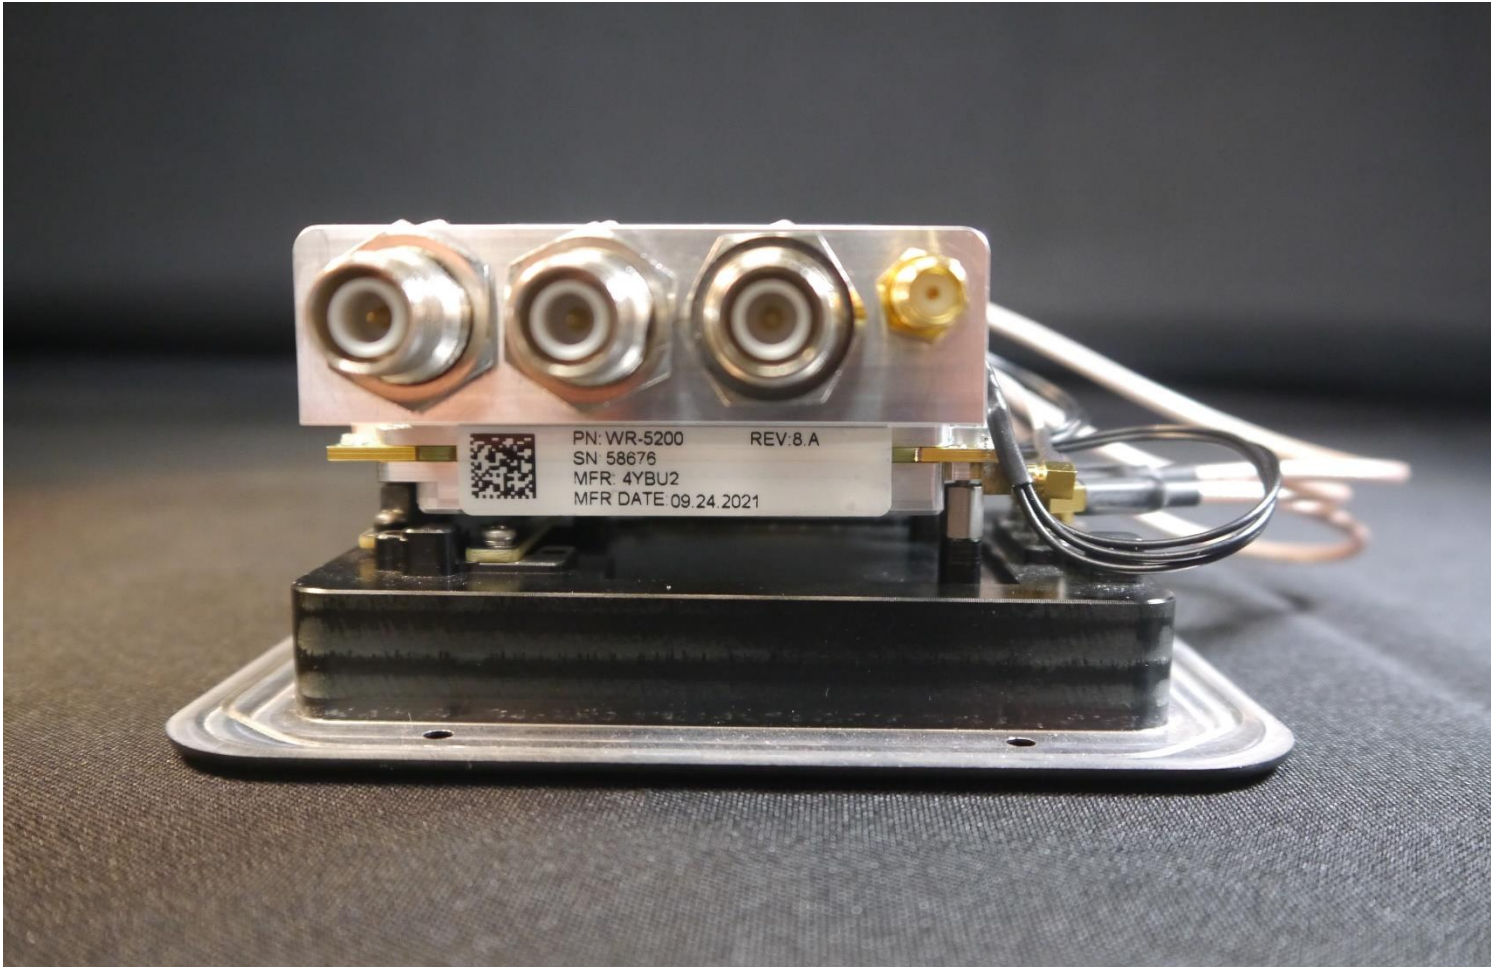

EXTERNAL PHOTOS

Persistent Systems LLC

WR-5200 Embedded Module (with RF-2150 Radio)

FCC ID: 2AG3J-RF2150

IC ID: 20968-RF2150EM

WHEN YOU NEED TO BE SURE

PN: WR-5200 REV: 8.A
SN 58676
MFR: 4YBU2
MFR DATE 09.24.2021