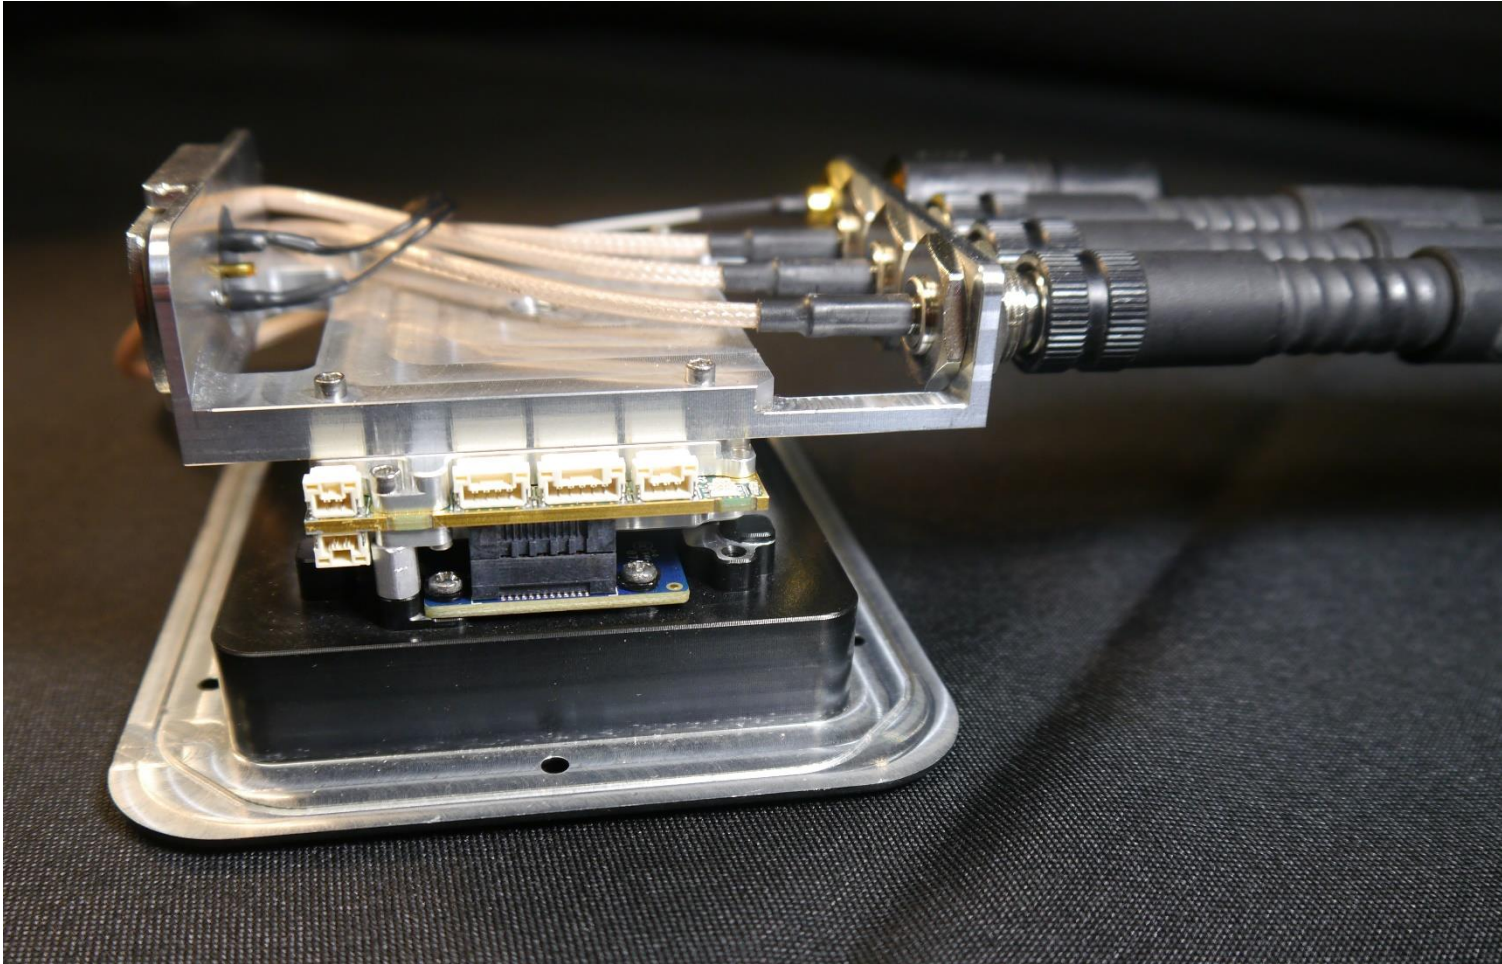

EXTERNAL PHOTOS

Persistent Systems LLC

WR-5200 Embedded Module (with RF-2150 Radio)

FCC ID: 2AG3J-RF2150

IC ID: 20968-RF2150EM

WHEN YOU NEED TO BE SURE

PN: WR-5200 REV: 8.A
SN 58676
MFR: 4YBU2
MFR DATE 09.24.2021