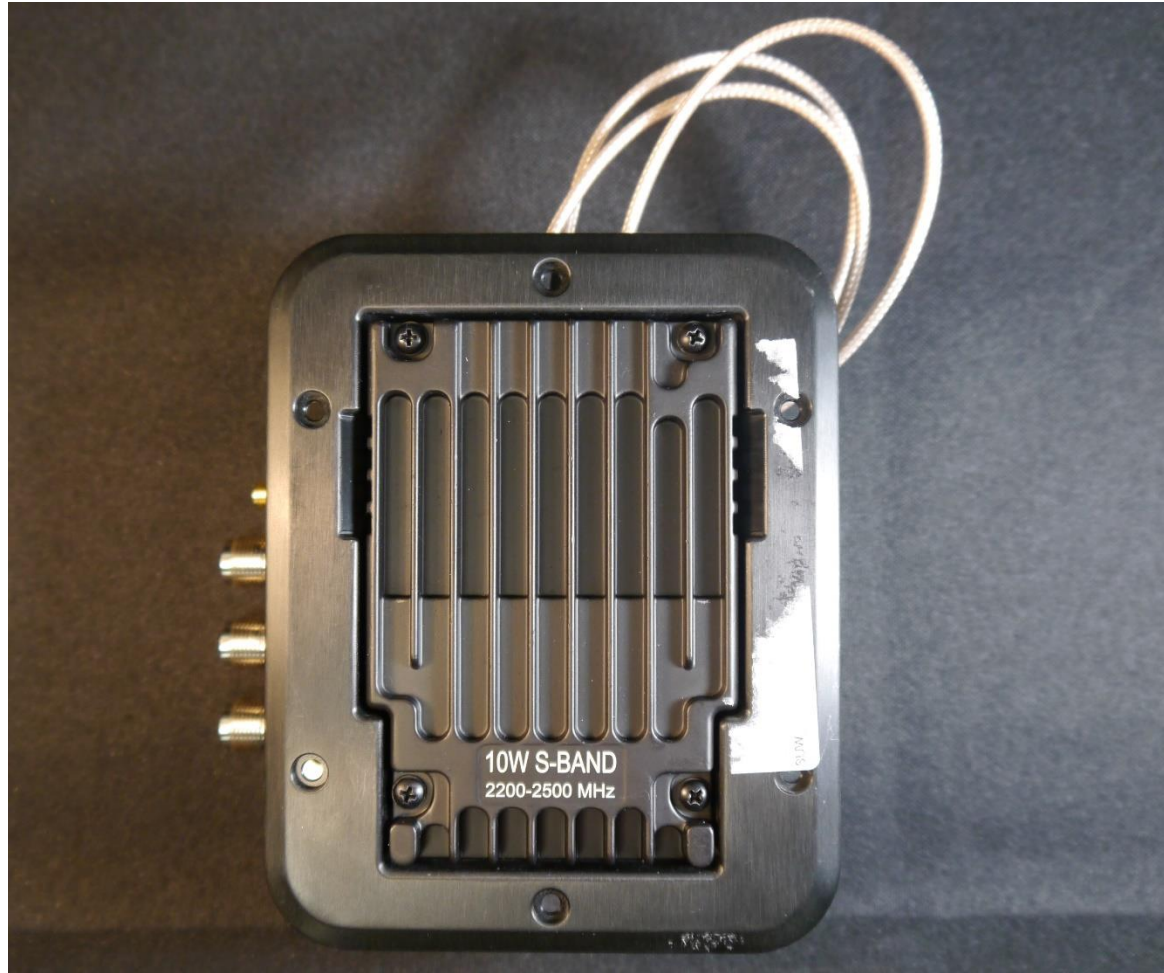

EXTERNAL PHOTOS

Persistent Systems LLC

WR-5200 Embedded Module (with RF-2150 Radio)

FCC ID: 2AG3J-RF2150

IC ID: 20968-RF2150EM

WHEN YOU NEED TO BE SURE

PN: WR-5200 REV: 8.A
SN 58676
MFR: 4YBU2
MFR DATE 09.24.2021