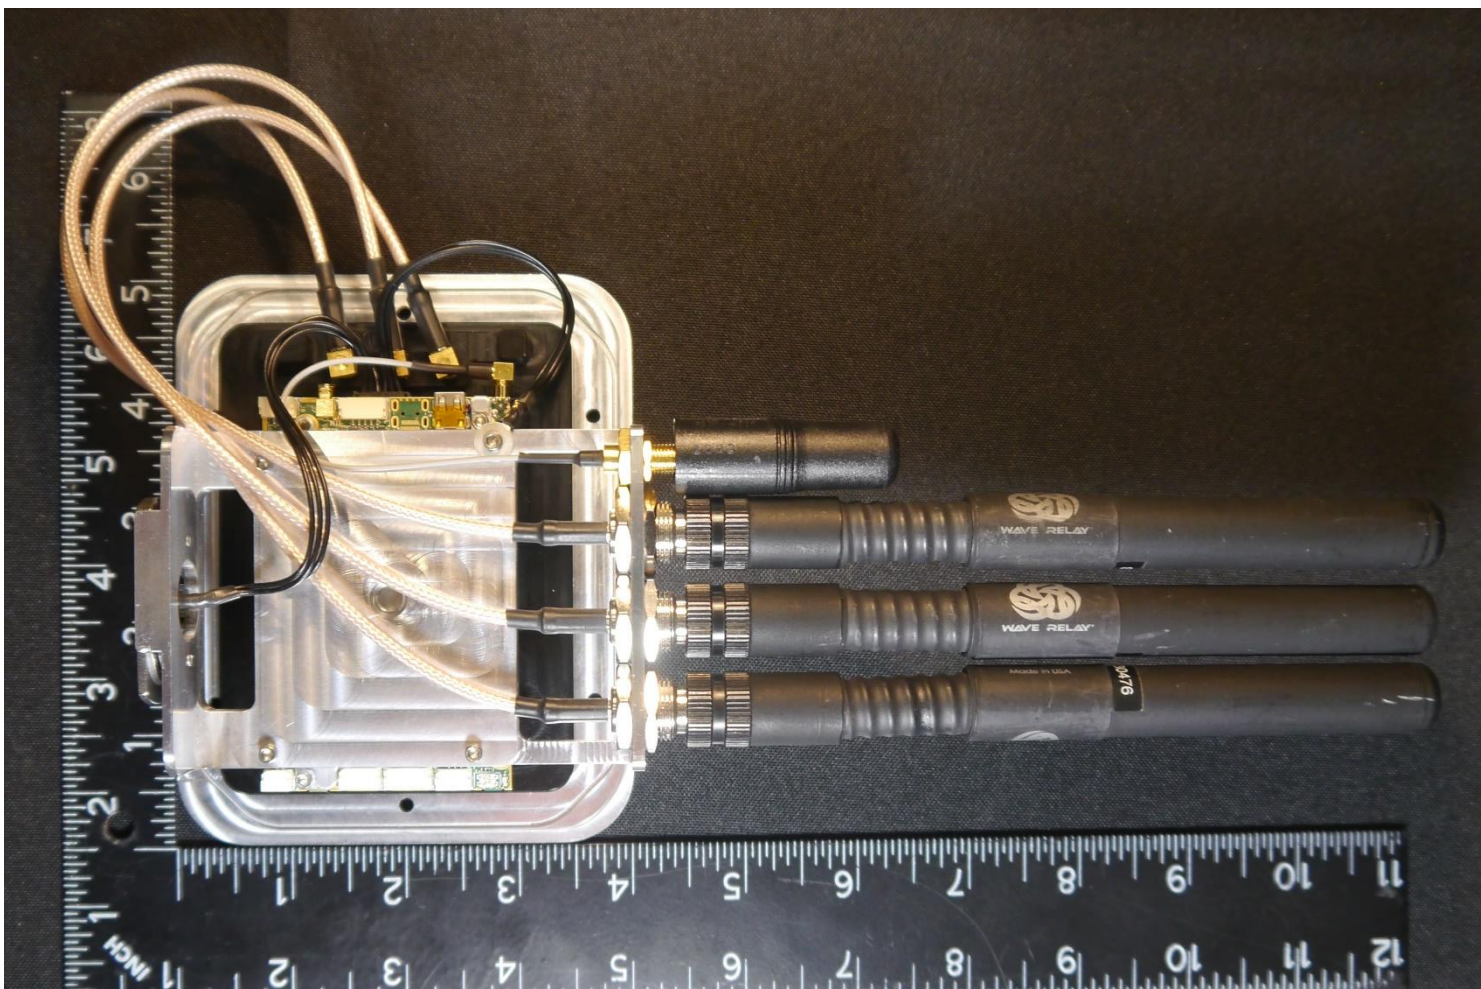

EXTERNAL PHOTOS

Persistent Systems LLC

WR-5200 Embedded Module (with RF-2150 Radio)

FCC ID: 2AG3J-RF2150

IC ID: 20968-RF2150EM

WHEN YOU NEED TO BE SURE

PN: WR-5200 REV: 8.A
SN 58676
MFR: 4YBU2
MFR DATE 09.24.2021