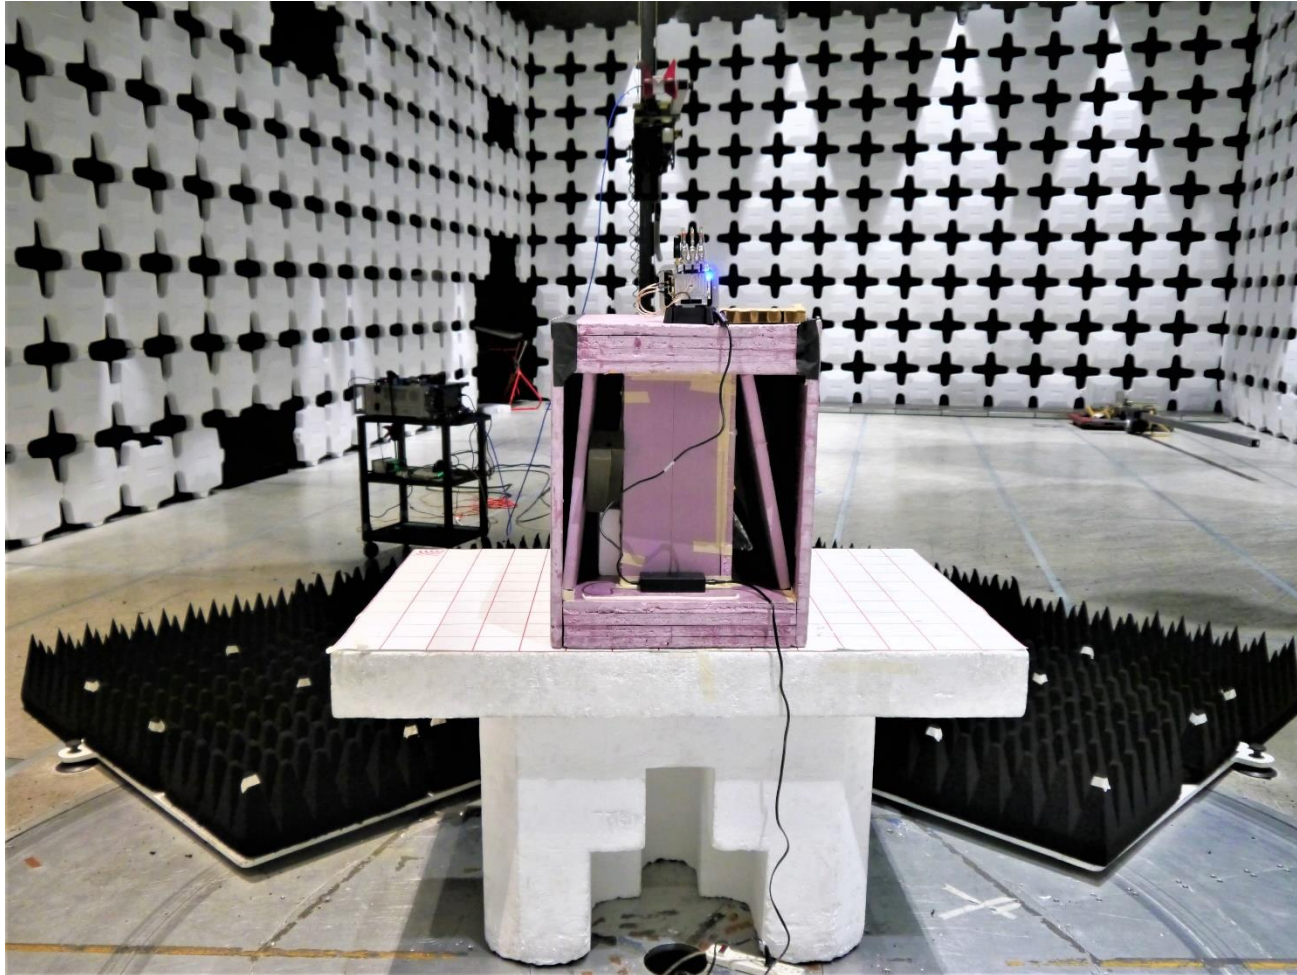

TEST SETUP PHOTOS

Persistent Systems LLC

WR-5200 Embedded Module (with RF-2150 Radio)

FCC ID: 2AG3J-RF2150

IC ID: 20968-RF2150EM

WHEN YOU NEED TO BE SURE

30-1000 MHZ FRONT VIEW

1-18 GHZ FRONT VIEW

1-18 GHZ REAR VIEW

18-26 GHZ FRONT VIEW

WWW.SGS.COM
WWW.SGSGROUP.US.COM

WHEN YOU NEED TO BE SURE