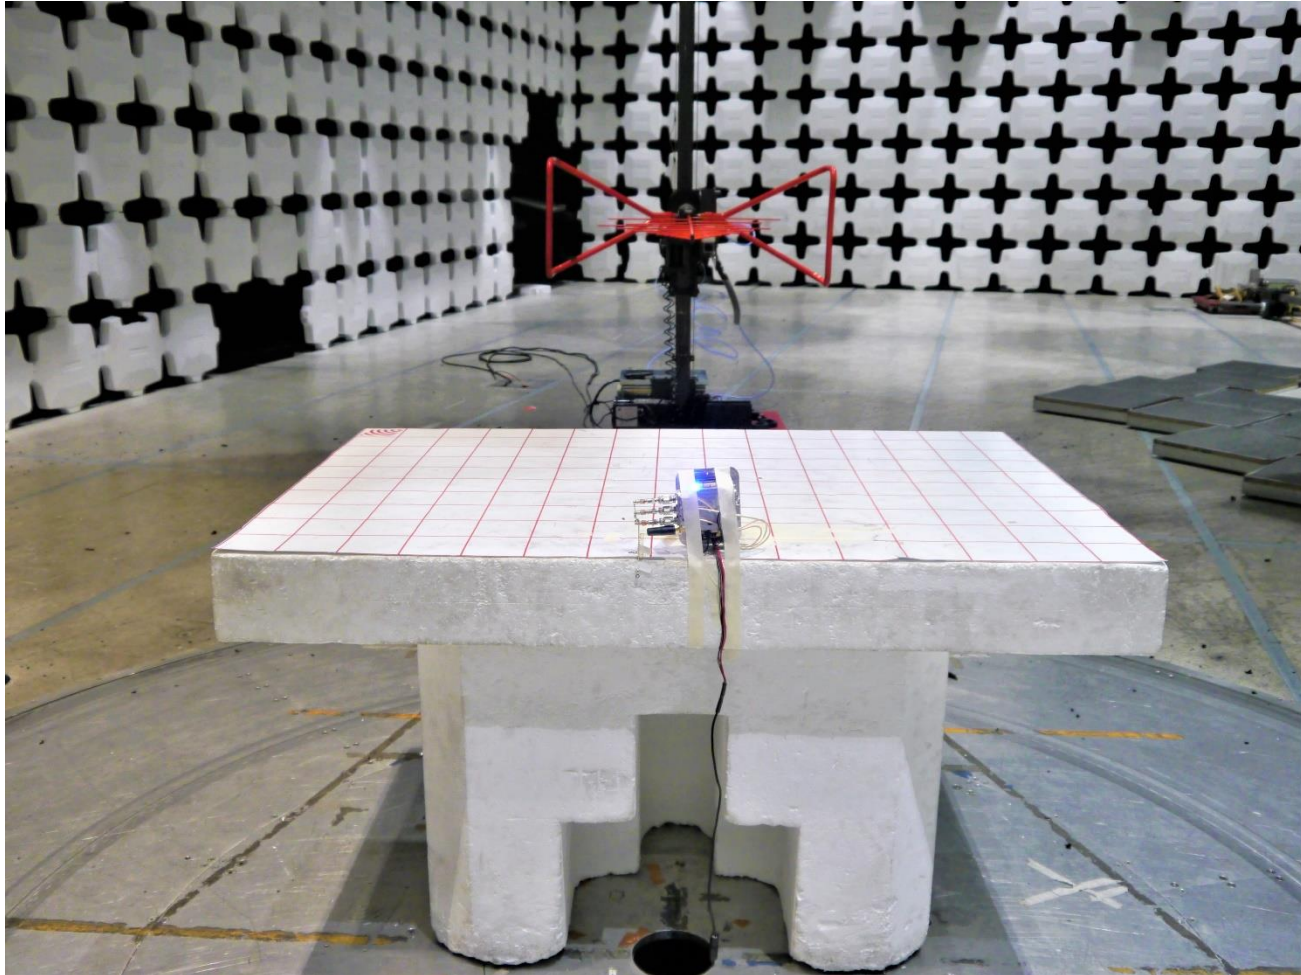

TEST SETUP PHOTOS

Persistent Systems LLC

WR-5200 Embedded Module (with RF-2150 Radio)

FCC ID: 2AG3J-RF2150

IC ID: 20968-RF2150EM

WHEN YOU NEED TO BE SURE

30-1000 MHZ FRONT VIEW

1-18 GHZ FRONT VIEW