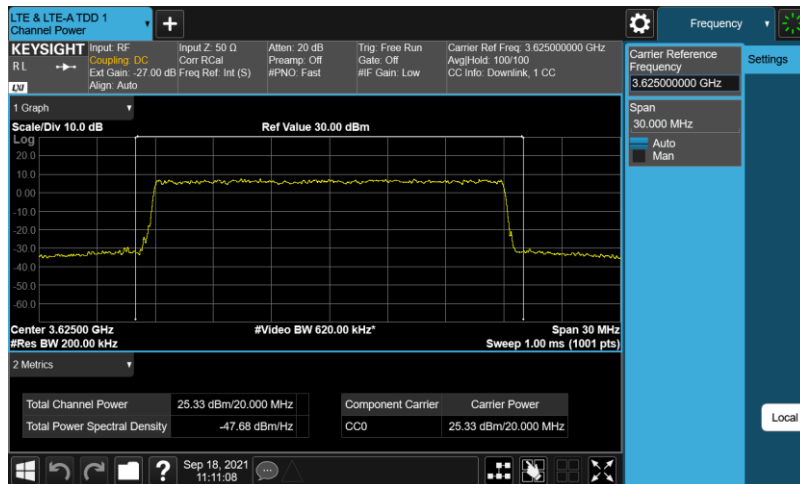

Band48-20MHz-QPSK-55340-E-TM1.1-10

Band48-20MHz-QPSK-55990-E-TM1.1-10

Band48-20MHz-QPSK-56640-E-TM1.1-10

Band48-20MHz-256QAM-55340-E-TM3.1A-20

Band48-20MHz-256QAM-55990-E-TM3.1A-20

Band48-20MHz-256QAM-56640-E-TM3.1A-20