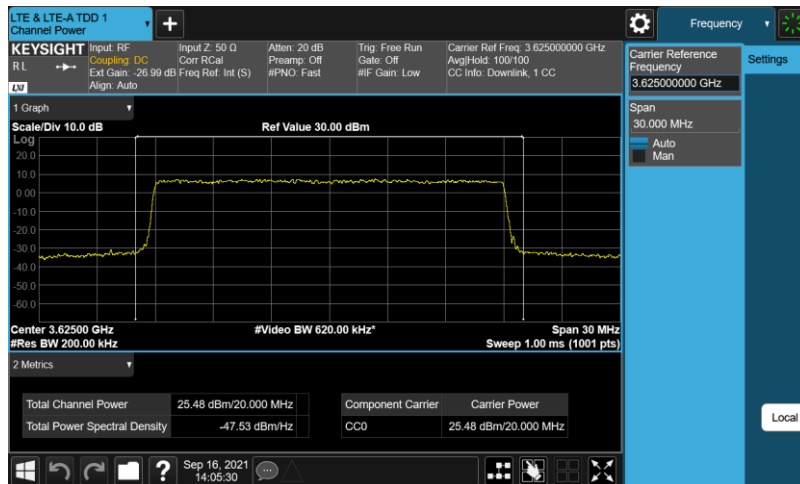

Band48-20MHz-QPSK-55990-E-TM1.1-20