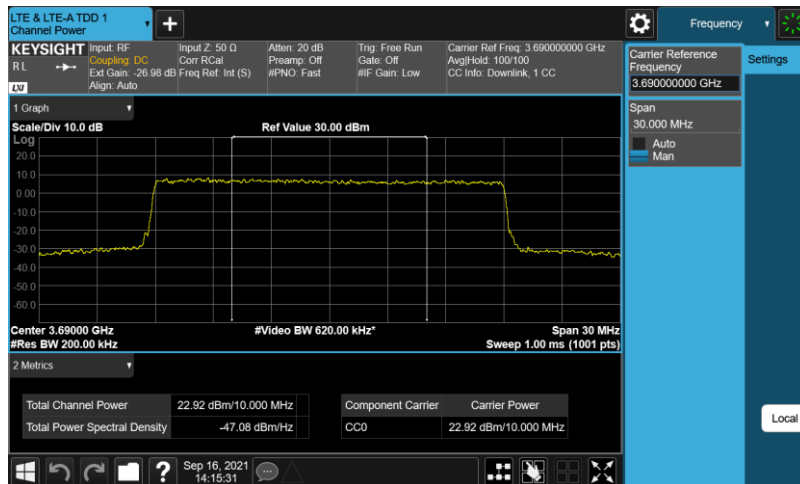

Band48-20MHz-QPSK-56640-E-TM1.1-10