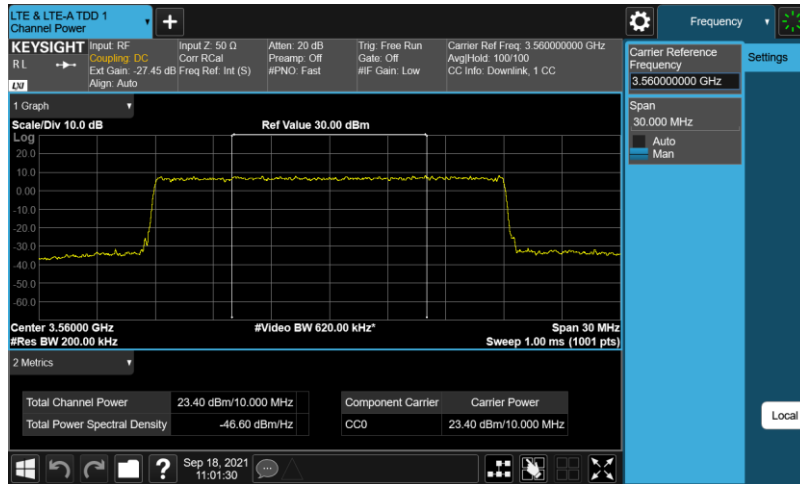

Test Graphs

Band48-10MHz-QPSK-55290-E-TM1.1-10

Band48-10MHz-QPSK-55990-E-TM1.1-10

Band48-10MHz-QPSK-56690-E-TM1.1-10

Band48-20MHz-256QAM-55340-E-TM3.1A-10

Band48-20MHz-256QAM-55990-E-TM3.1A-10

Band48-20MHz-256QAM-56640-E-TM3.1A-10