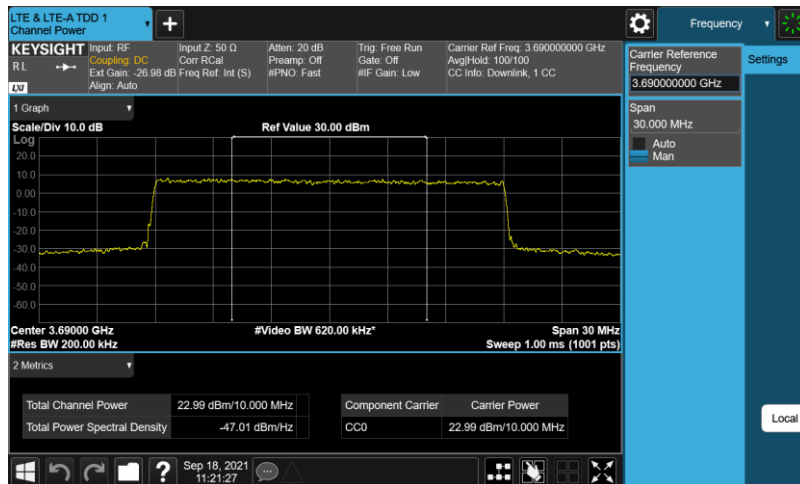

Test Graphs

Band48-10MHz-QPSK-55290-E-TM1.1-10

Band48-10MHz-QPSK-55990-E-TM1.1-10

Band48-10MHz-QPSK-56690-E-TM1.1-10

Band48-20MHz-256QAM-55340-E-TM3.1A-10

Band48-20MHz-256QAM-55990-E-TM3.1A-10

Band48-20MHz-256QAM-56640-E-TM3.1A-10