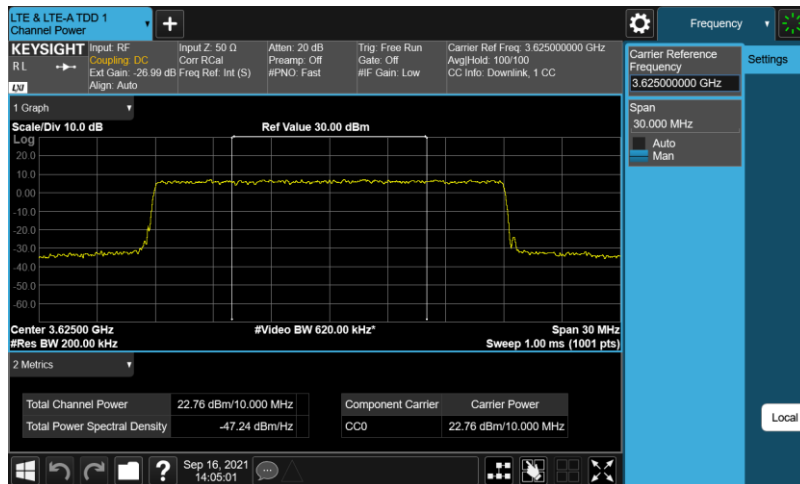

Band48-20MHz-QPSK-55990-E-TM1.1-10