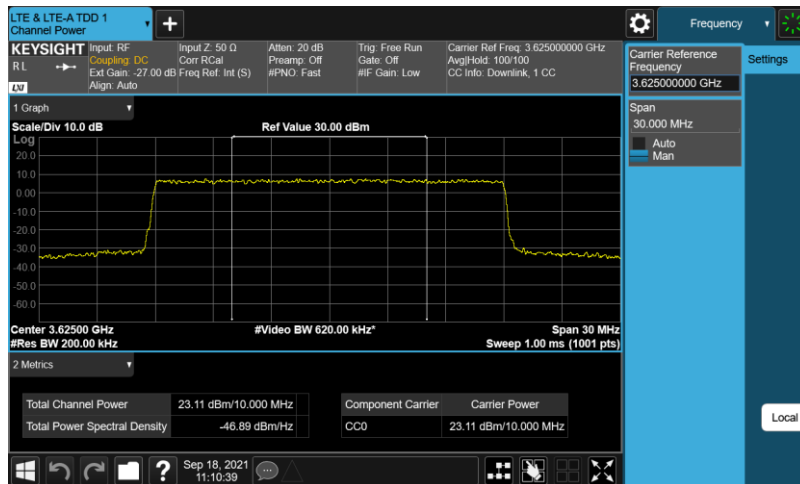

Test Graphs

Band48-10MHz-QPSK-55290-E-TM1.1-10

Band48-10MHz-QPSK-55990-E-TM1.1-10

Band48-10MHz-QPSK-56690-E-TM1.1-10

Band48-20MHz-256QAM-55340-E-TM3.1A-10

Band48-20MHz-256QAM-55990-E-TM3.1A-10

Band48-20MHz-256QAM-56640-E-TM3.1A-10