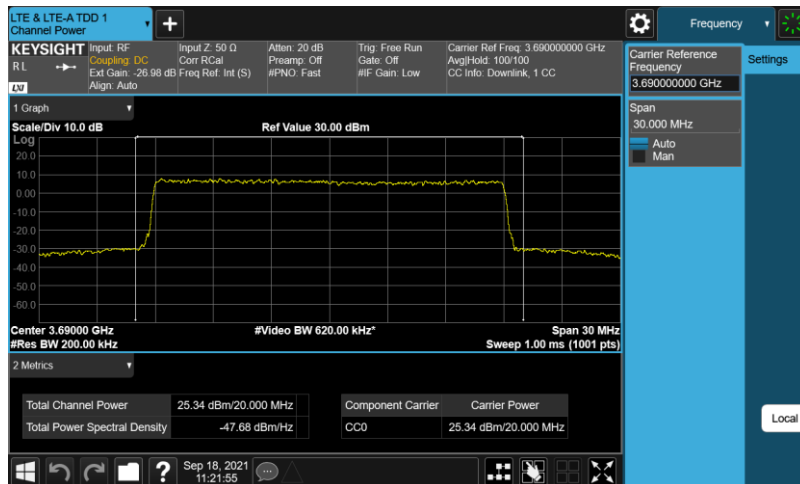

Band48-20MHz-QPSK-55340-E-TM1.1-10

Band48-20MHz-QPSK-55990-E-TM1.1-10

Band48-20MHz-QPSK-56640-E-TM1.1-10

Band48-20MHz-256QAM-55340-E-TM3.1A-20

Band48-20MHz-256QAM-55990-E-TM3.1A-20

Band48-20MHz-256QAM-56640-E-TM3.1A-20