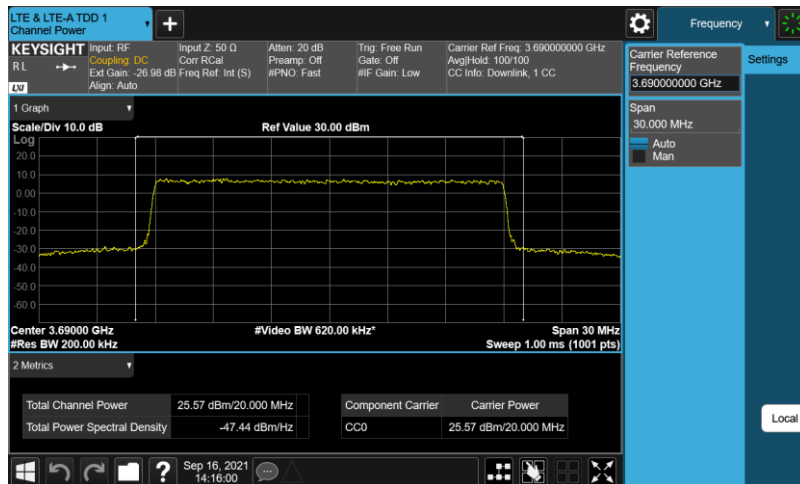

Band48-20MHz-QPSK-56640-E-TM1.1-20