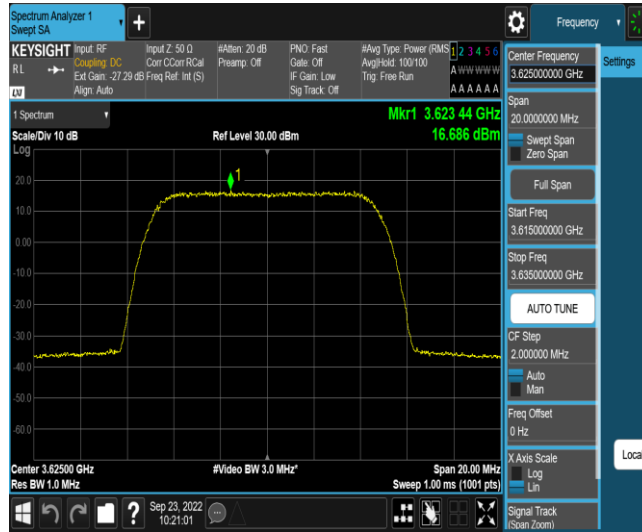

Test Graphs

Band48-10MHz-QPSK-55290-E-TM1.1

Band48-10MHz-64QAM-55290-E-TM3.1

Band48-10MHz-QPSK-55990-E-TM1.1

Band48-10MHz-64QAM-55990-E-TM3.1

Band48-10MHz-QPSK-56690-E-TM1.1

Band48-10MHz-64QAM-56690-E-TM3.1