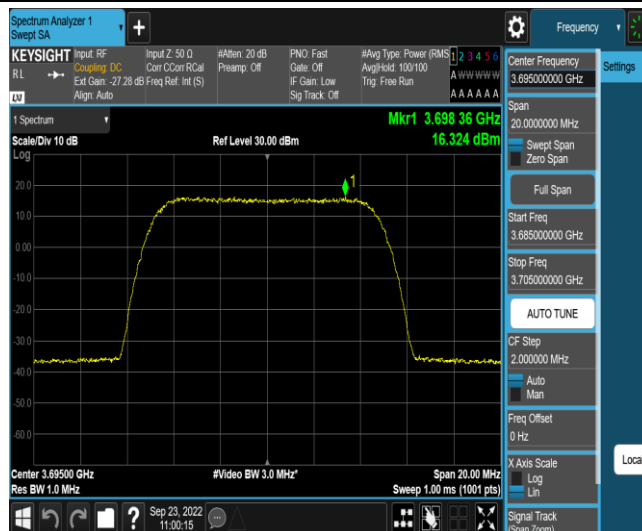

Test Graphs

Band48-10MHz-QPSK-55290-E-TM1.1

Band48-10MHz-64QAM-55290-E-TM3.1

Band48-10MHz-QPSK-55990-E-TM1.1

Band48-10MHz-64QAM-55990-E-TM3.1

Band48-10MHz-QPSK-56690-E-TM1.1

Band48-10MHz-64QAM-56690-E-TM3.1