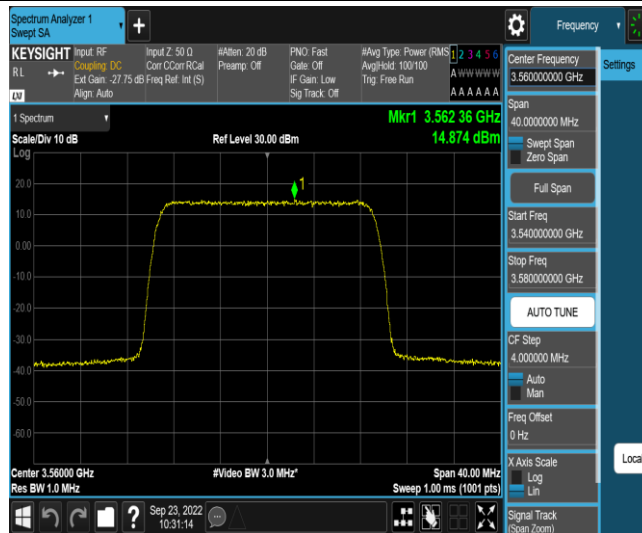

Band48-20MHz-QPSK-55340-E-TM1.1