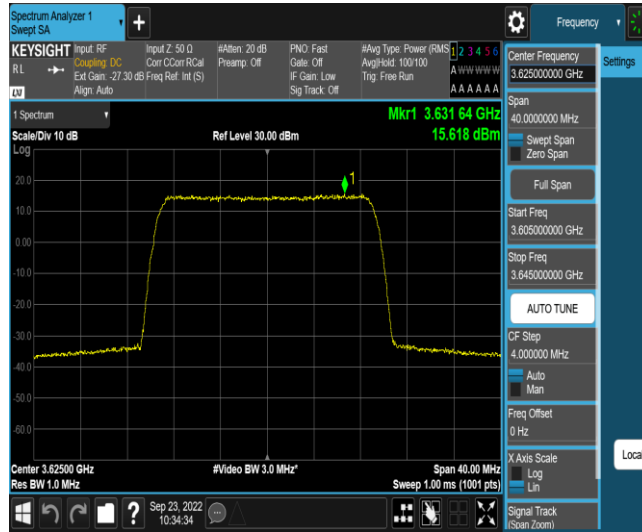

Band48-20MHz-QPSK-55990-E-TM1.1