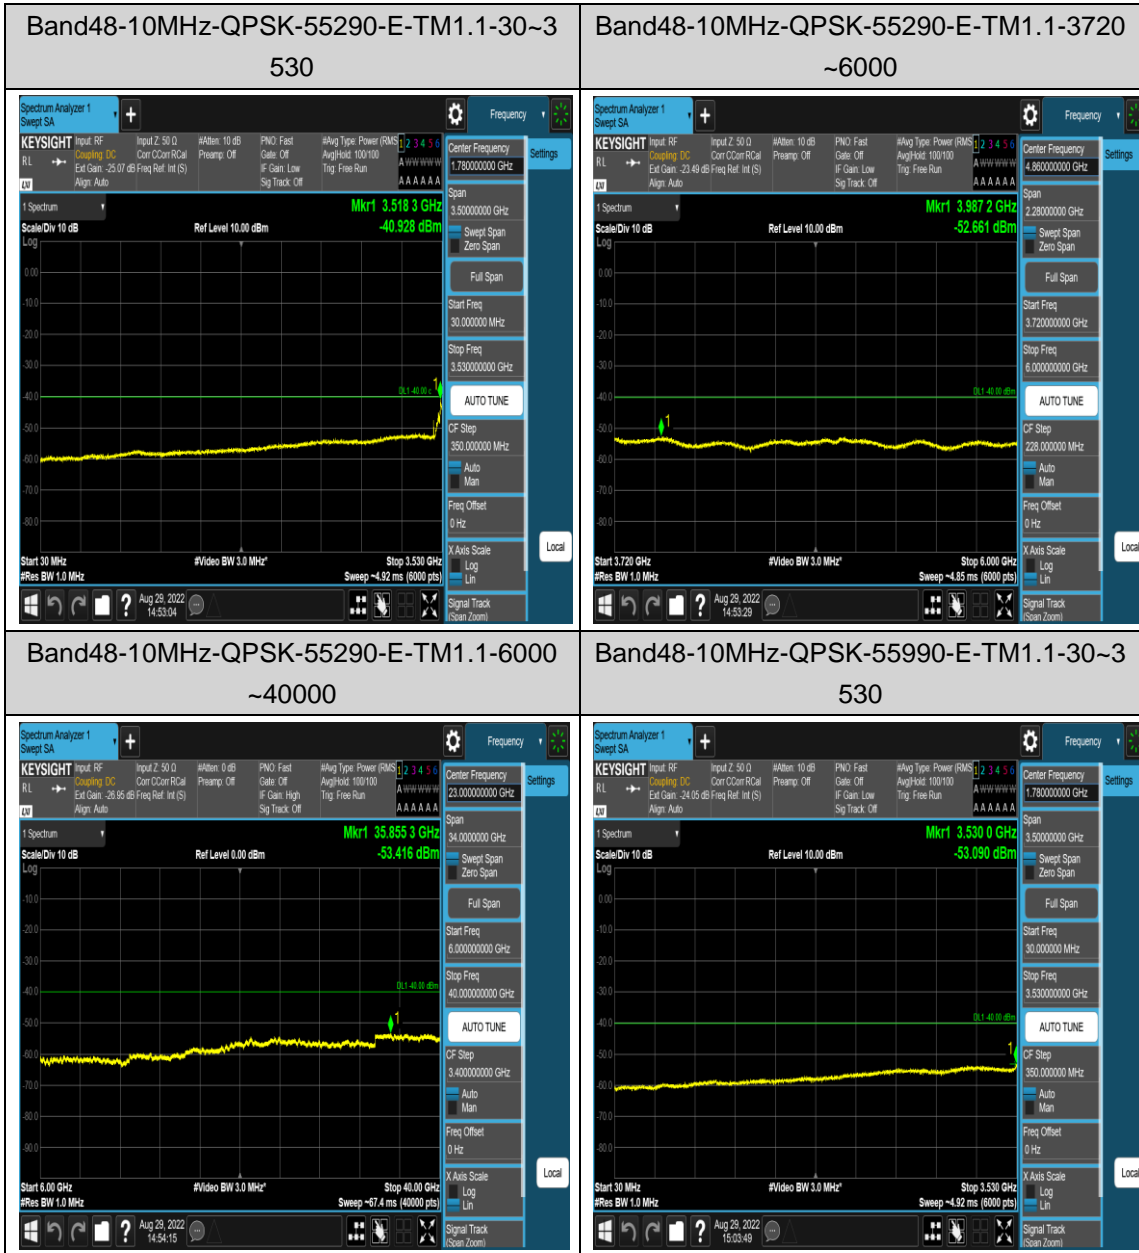

Band48-10MHz-QPSK-55990-E-TM1.1

Band48-10MHz-64QAM-55990-E-TM3.1

Band48-10MHz-QPSK-56690-E-TM1.1

Band48-10MHz-64QAM-56690-E-TM3.1

Band48-20MHz-QPSK-55340-E-TM1.1

Band48-20MHz-64QAM-55340-E-TM3.1

Band48-20MHz-QPSK-55990-E-TM1.1

Band48-20MHz-64QAM-55990-E-TM3.1

Band48-20MHz-QPSK-56640-E-TM1.1

## Appendix F: Conducted Spurious Emission

### Test Graphs