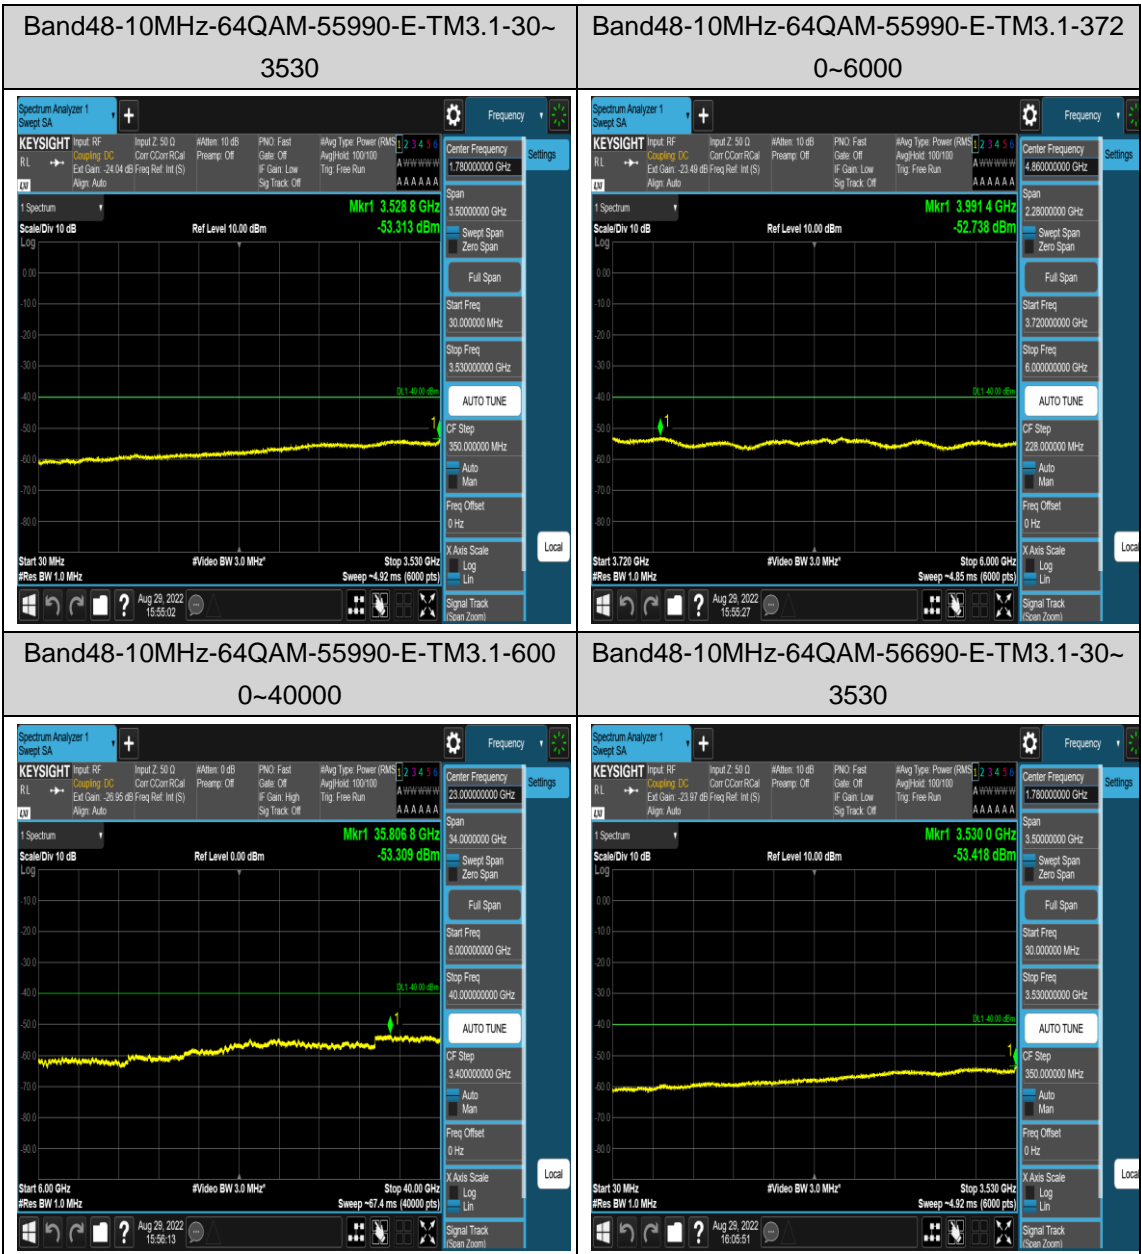

Band48-10MHz-QPSK-55990-E-TM1.1

Band48-10MHz-64QAM-55990-E-TM3.1

Band48-10MHz-QPSK-56690-E-TM1.1

Band48-10MHz-64QAM-56690-E-TM3.1

Band48-20MHz-QPSK-55340-E-TM1.1

Band48-20MHz-64QAM-55340-E-TM3.1

Band48-20MHz-QPSK-55990-E-TM1.1

Band48-20MHz-64QAM-55990-E-TM3.1

Band48-20MHz-QPSK-56640-E-TM1.1

## Appendix F: Conducted Spurious Emission

### Test Graphs