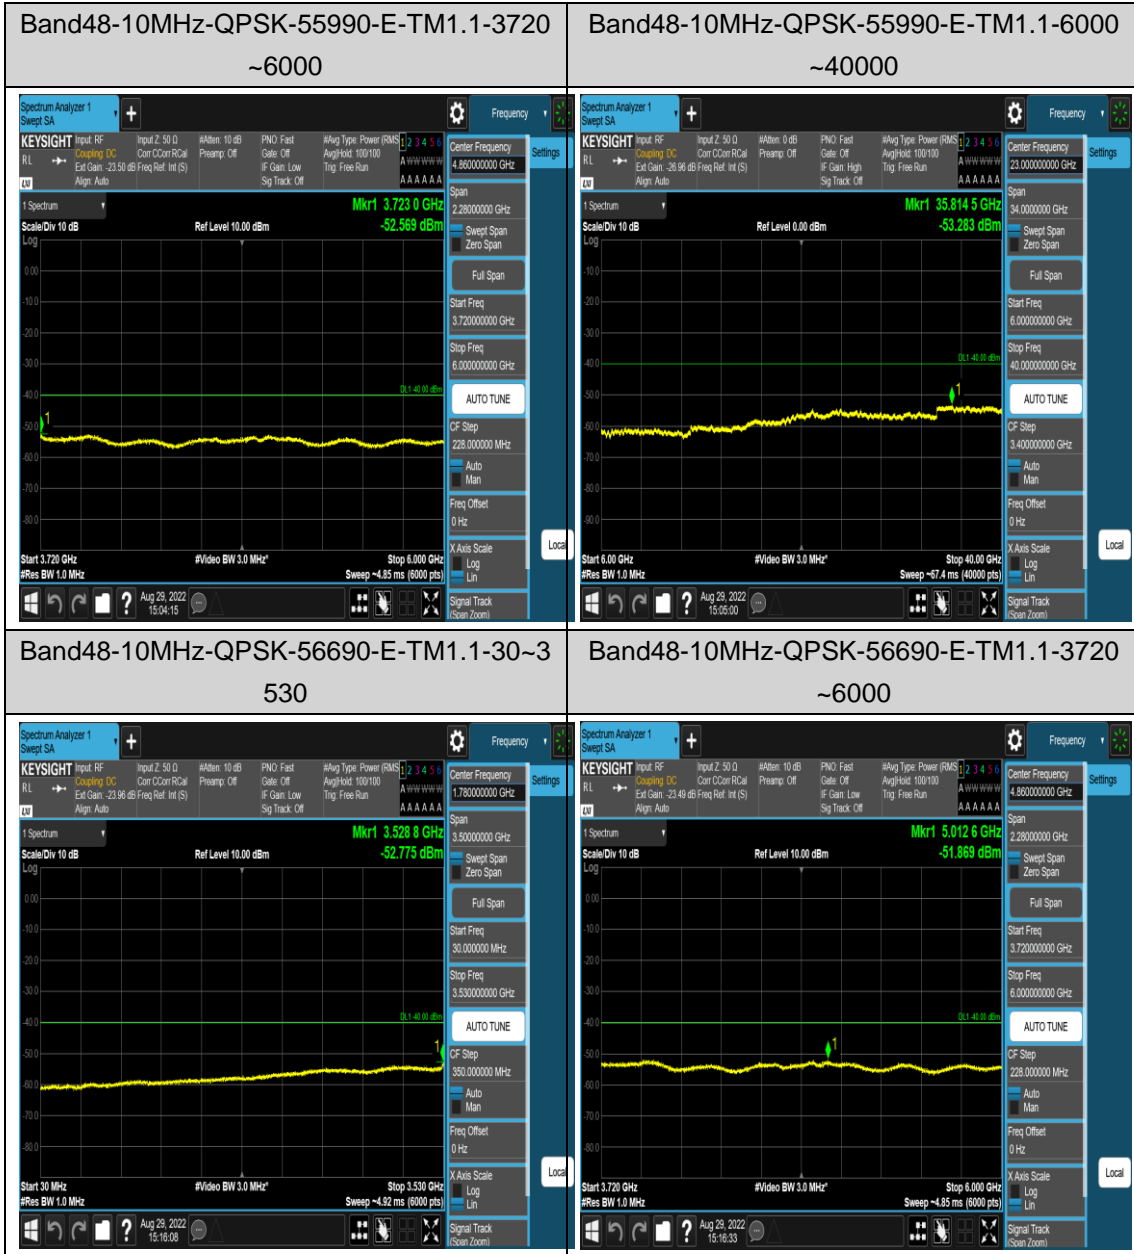

Band48-10MHz-QPSK-55990-E-TM1.1

Band48-10MHz-64QAM-55990-E-TM3.1

Band48-10MHz-QPSK-56690-E-TM1.1

Band48-10MHz-64QAM-56690-E-TM3.1

Band48-20MHz-QPSK-55340-E-TM1.1

Band48-20MHz-64QAM-55340-E-TM3.1

Band48-20MHz-QPSK-55990-E-TM1.1

Band48-20MHz-64QAM-55990-E-TM3.1

Band48-20MHz-QPSK-56640-E-TM1.1

## Appendix F: Conducted Spurious Emission

### Test Graphs