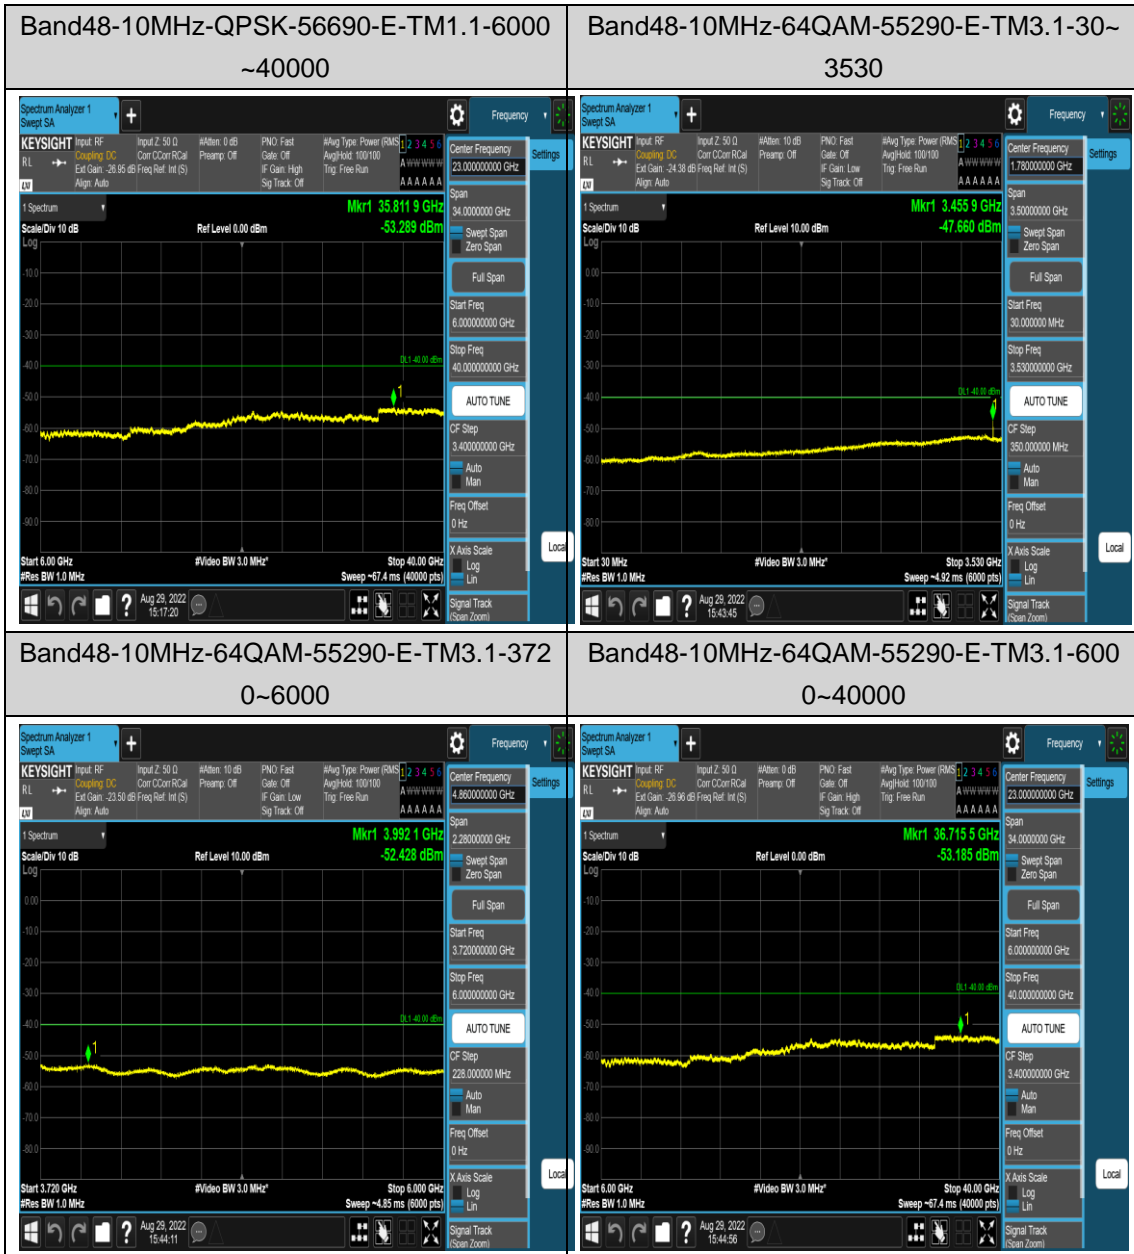

Band48-10MHz-QPSK-55990-E-TM1.1

Band48-10MHz-64QAM-55990-E-TM3.1

Band48-10MHz-QPSK-56690-E-TM1.1

Band48-10MHz-64QAM-56690-E-TM3.1

Band48-20MHz-QPSK-55340-E-TM1.1

Band48-20MHz-64QAM-55340-E-TM3.1

Band48-20MHz-QPSK-55990-E-TM1.1

Band48-20MHz-64QAM-55990-E-TM3.1

Band48-20MHz-QPSK-56640-E-TM1.1

## Appendix F: Conducted Spurious Emission

### Test Graphs