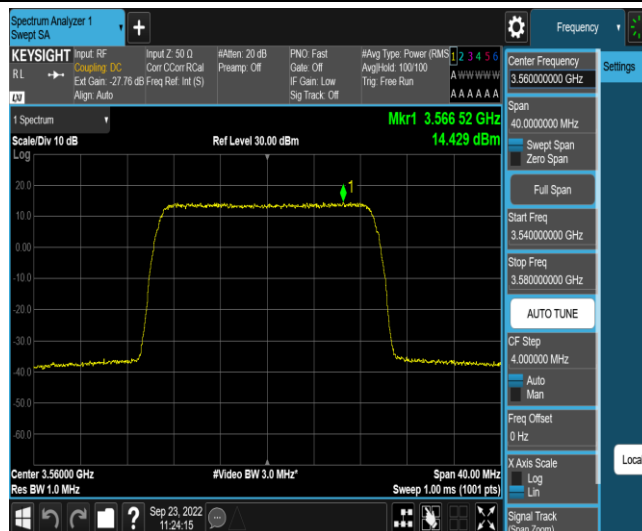

Band48-20MHz-64QAM-55340-E-TM3.1