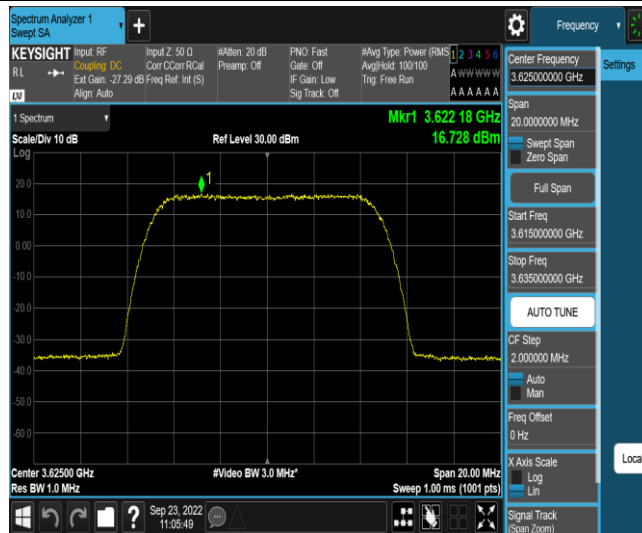

Test Graphs

Band48-10MHz-QPSK-55290-E-TM1.1

Band48-10MHz-64QAM-55290-E-TM3.1

Band48-10MHz-QPSK-55990-E-TM1.1

Band48-10MHz-64QAM-55990-E-TM3.1

Band48-10MHz-QPSK-56690-E-TM1.1

Band48-10MHz-64QAM-56690-E-TM3.1