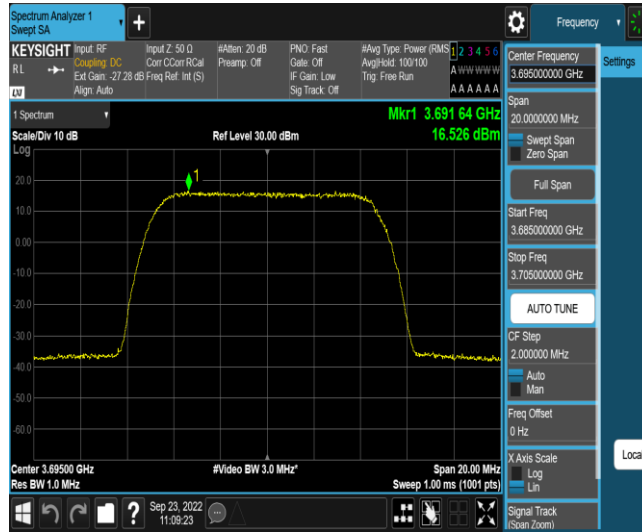

Test Graphs

Band48-10MHz-QPSK-55290-E-TM1.1

Band48-10MHz-64QAM-55290-E-TM3.1

Band48-10MHz-QPSK-55990-E-TM1.1

Band48-10MHz-64QAM-55990-E-TM3.1

Band48-10MHz-QPSK-56690-E-TM1.1

Band48-10MHz-64QAM-56690-E-TM3.1