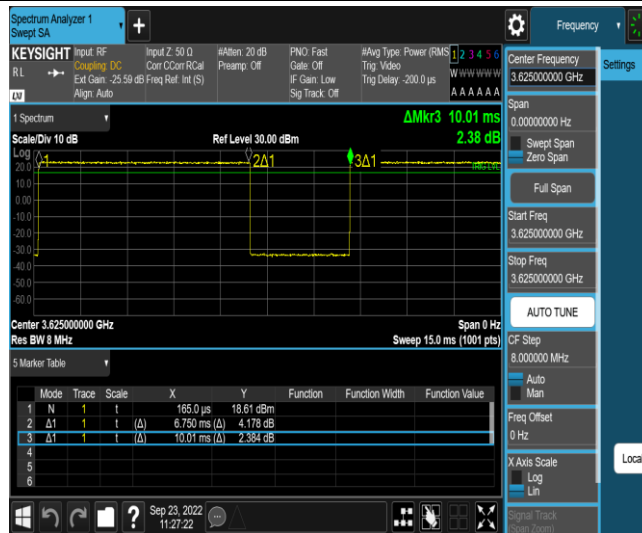

Band48-20MHz-QPSK-55340-E-TM1.1

Band48-20MHz-64QAM-55340-E-TM3.1

Band48-20MHz-QPSK-55990-E-TM1.1

Band48-20MHz-64QAM-55990-E-TM3.1

Band48-20MHz-QPSK-56640-E-TM1.1

Appendix B: Conducted Power Output Data

Test Result