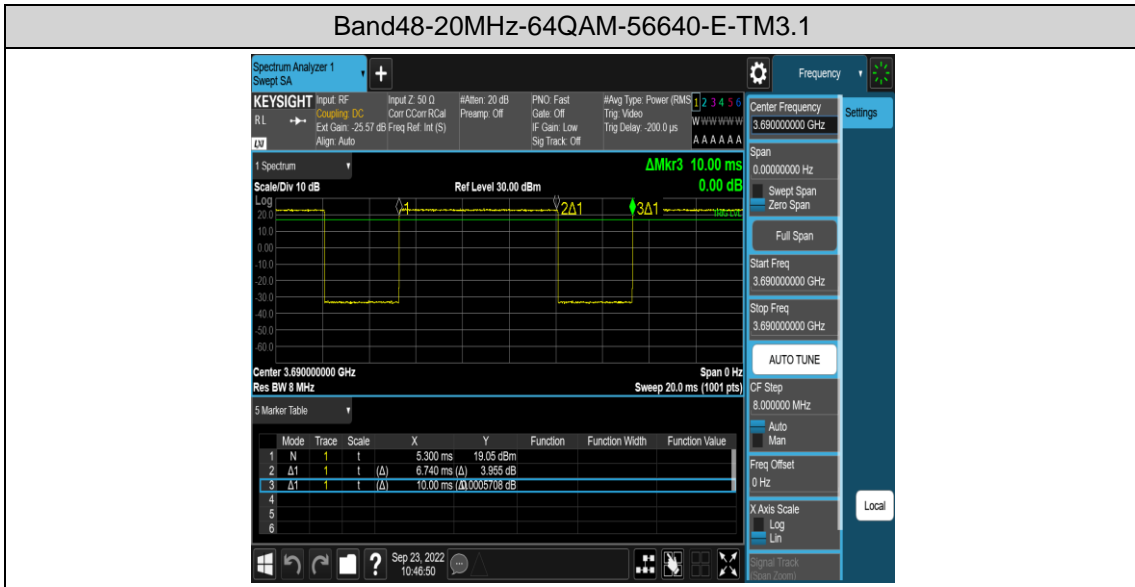

Band48-20MHz-QPSK-55340-E-TM1.1

Band48-20MHz-64QAM-55340-E-TM3.1

Band48-20MHz-QPSK-55990-E-TM1.1

Band48-20MHz-64QAM-55990-E-TM3.1

Band48-20MHz-QPSK-56640-E-TM1.1

Appendix B: Conducted Power Output Data

Test Result