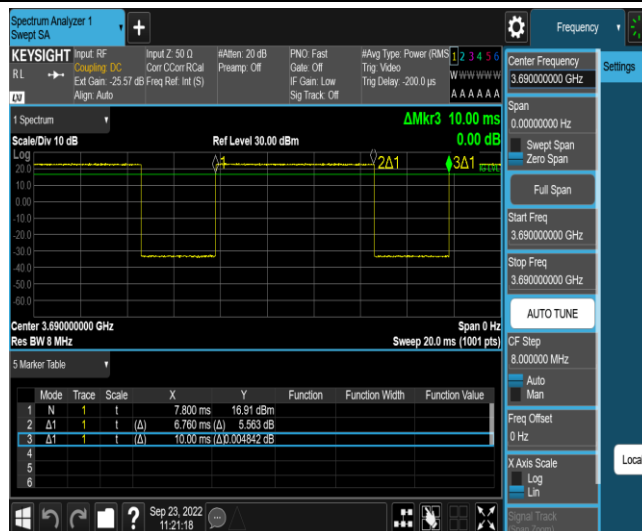

Band48-20MHz-QPSK-55340-E-TM1.1

Band48-20MHz-64QAM-55340-E-TM3.1

Band48-20MHz-QPSK-55990-E-TM1.1

Band48-20MHz-64QAM-55990-E-TM3.1

Band48-20MHz-QPSK-56640-E-TM1.1

Appendix B: Conducted Power Output Data

Test Result