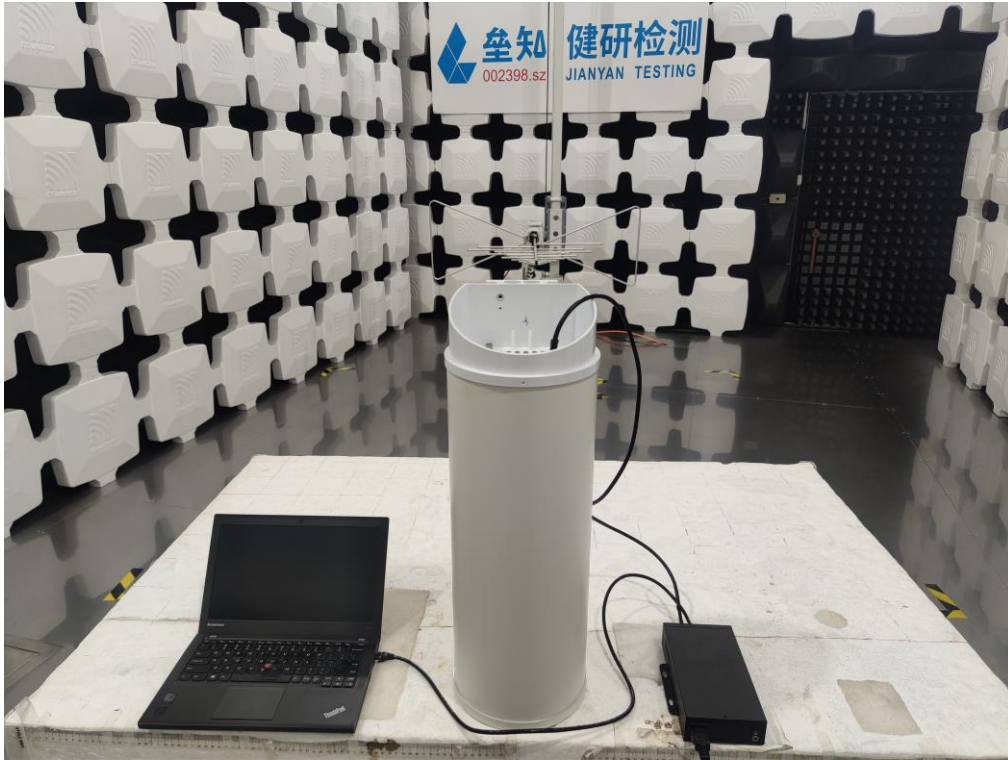

LTE test setup photos

Radiated Spurious Emission
Below 1GHz

Above 1GHz

-----End-----