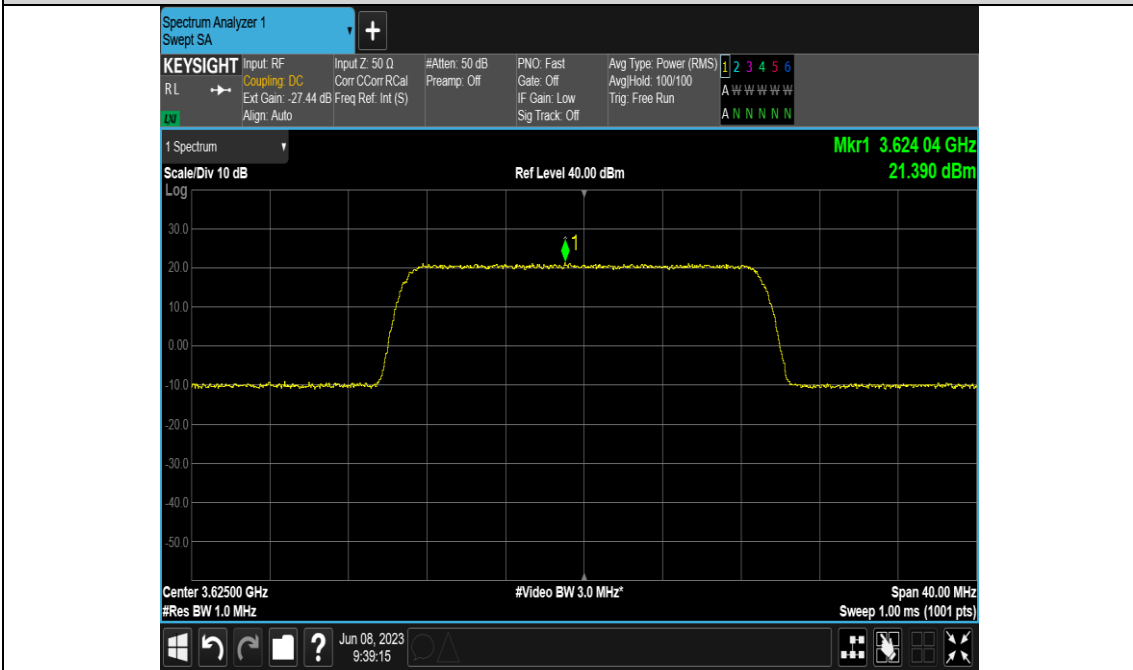

### Test Graphs

Band48-10MHz-256QAM-55290-E-TM3.1A-1000

Band48-10MHz-256QAM-55990-E-TM3.1A-1000

Band48-10MHz-256QAM-56690-E-TM3.1A-1000

Band48-20MHz-QPSK-55340-E-TM1.1-1000

Band48-20MHz-QPSK-55990-E-TM1.1-1000