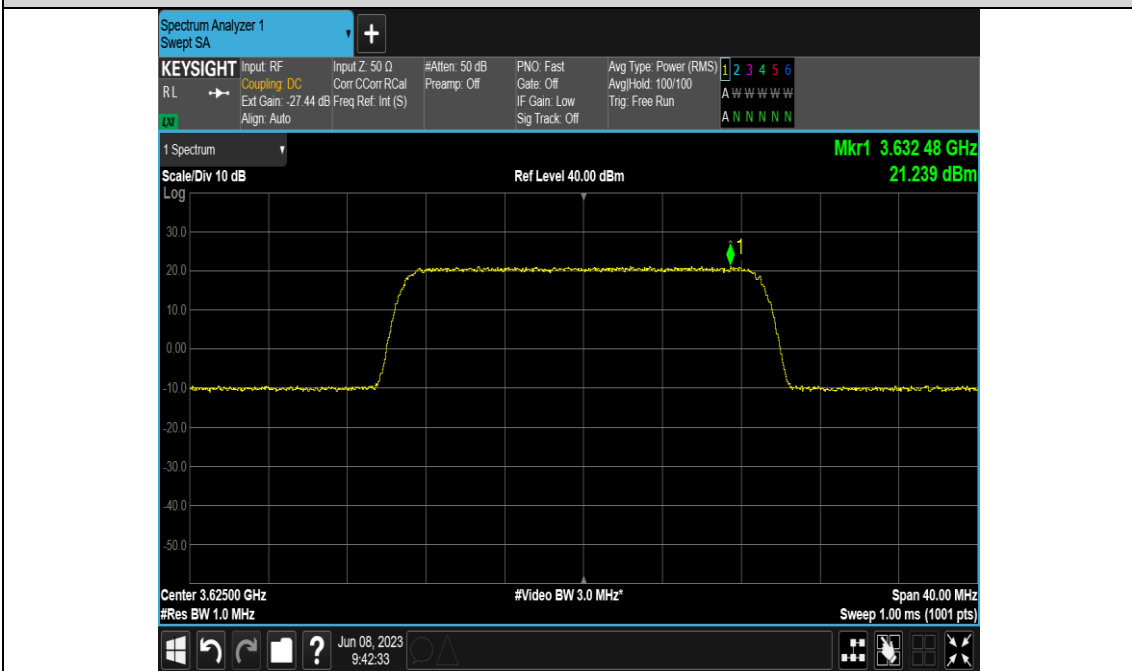

### Test Graphs

Band48-10MHz-256QAM-55290-E-TM3.1A-1000

Band48-10MHz-256QAM-55990-E-TM3.1A-1000

Band48-10MHz-256QAM-56690-E-TM3.1A-1000

Band48-20MHz-QPSK-55340-E-TM1.1-1000

Band48-20MHz-QPSK-55990-E-TM1.1-1000