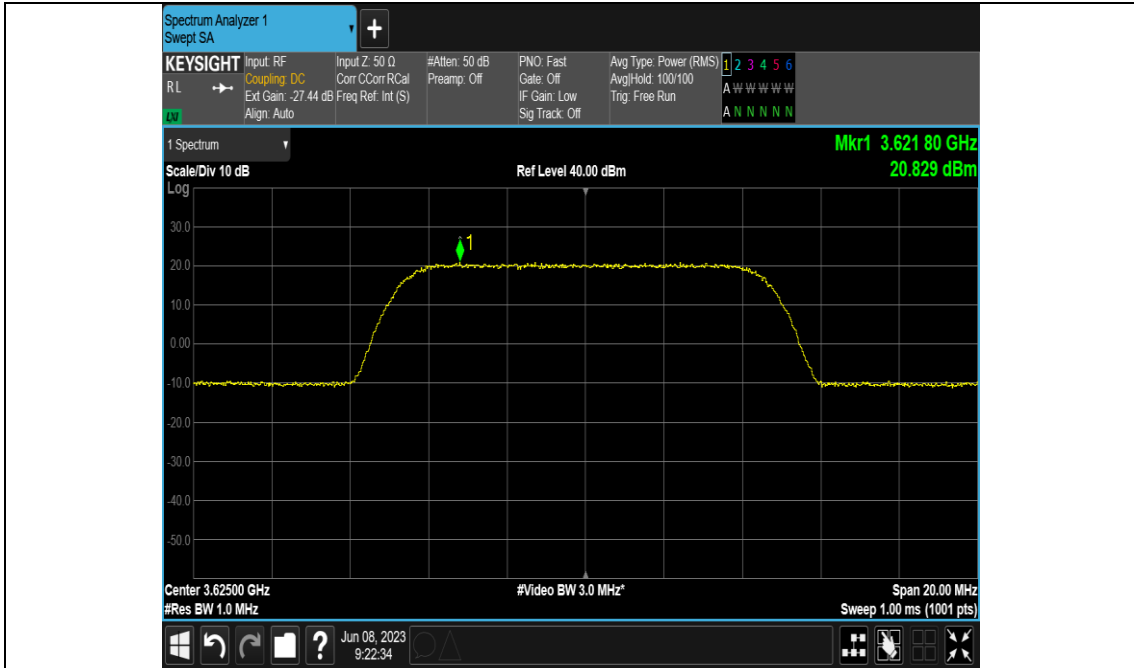

### Test Graphs

Band48-10MHz-256QAM-55290-E-TM3.1A-1000

Band48-10MHz-256QAM-55990-E-TM3.1A-1000

Band48-10MHz-256QAM-56690-E-TM3.1A-1000

Band48-20MHz-QPSK-55340-E-TM1.1-1000

Band48-20MHz-QPSK-55990-E-TM1.1-1000