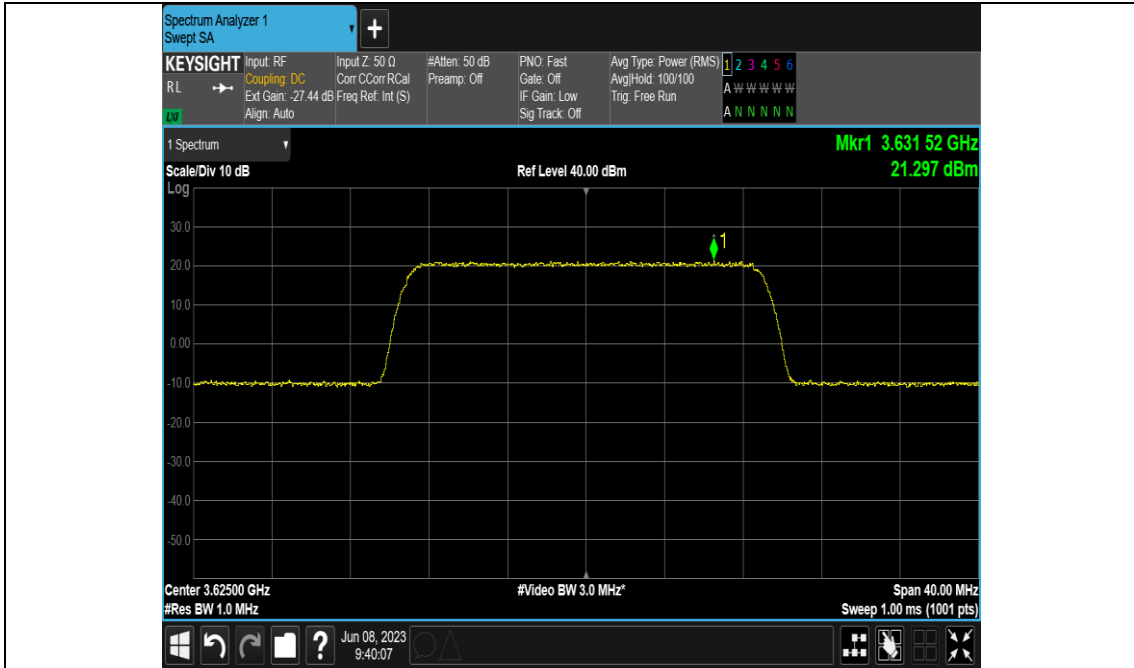

Band48-20MHz-256QAM-55990-E-TM3.1A-1000