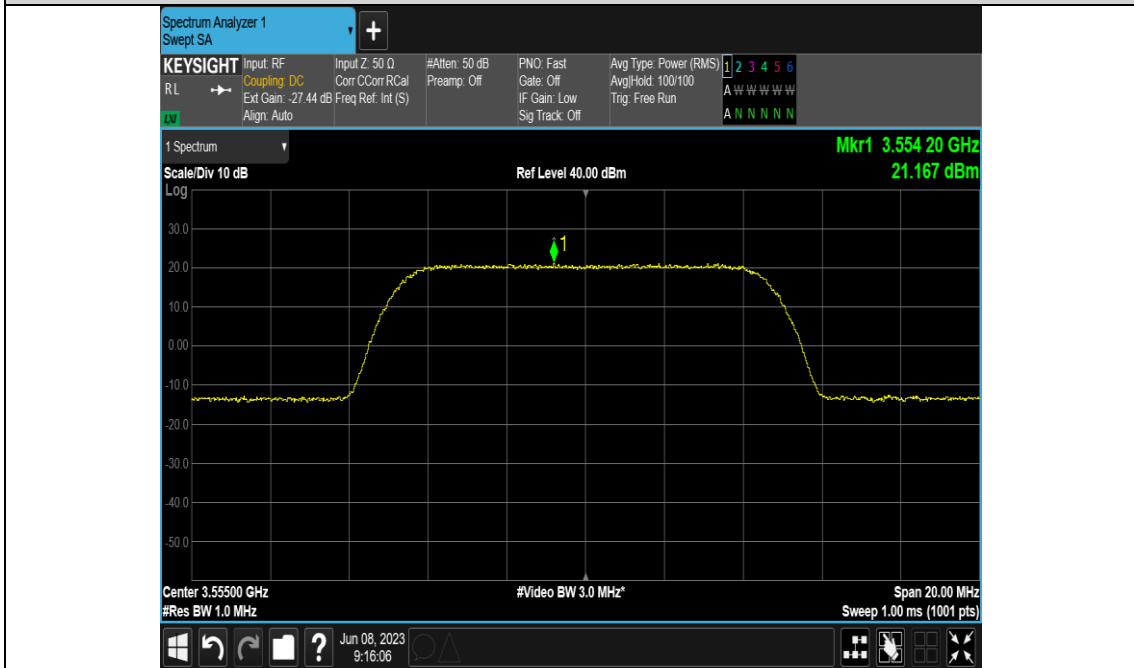

Band48-10MHz-256QAM-55290-E-TM3.1A-1000