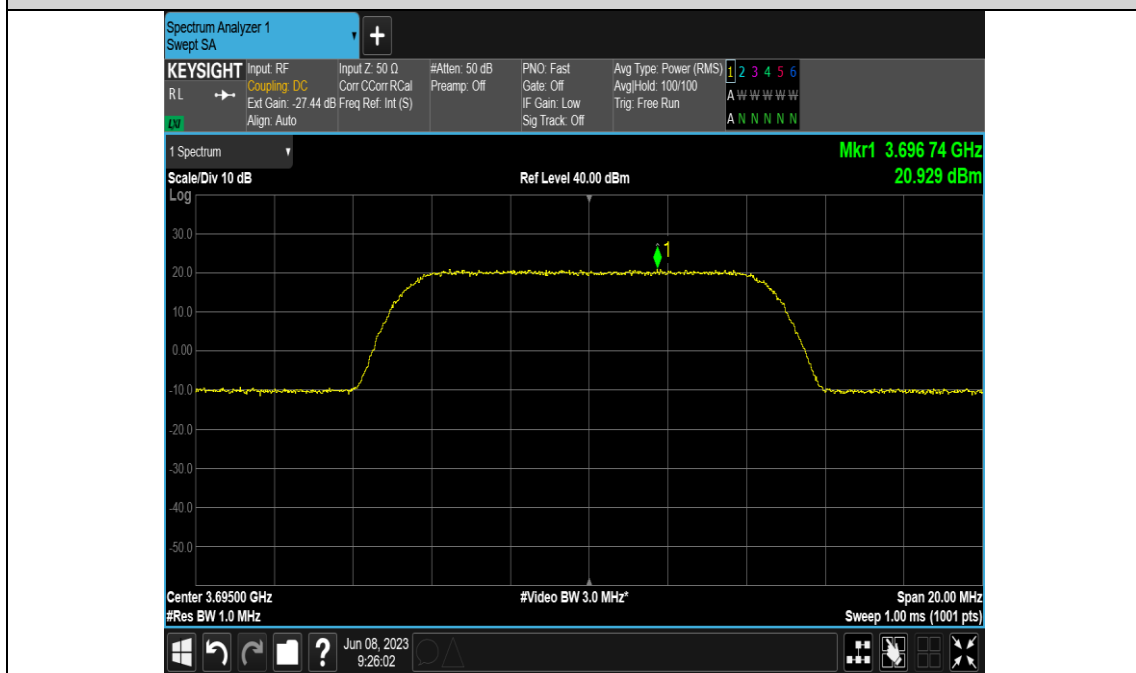

## 2) Test For ANT2 Test Result

### Test Graphs

Band48-10MHz-256QAM-55290-E-TM3.1A-1000

Band48-10MHz-256QAM-55990-E-TM3.1A-1000

Band48-10MHz-256QAM-56690-E-TM3.1A-1000

Band48-20MHz-QPSK-55340-E-TM1.1-1000

Band48-20MHz-QPSK-55990-E-TM1.1-1000