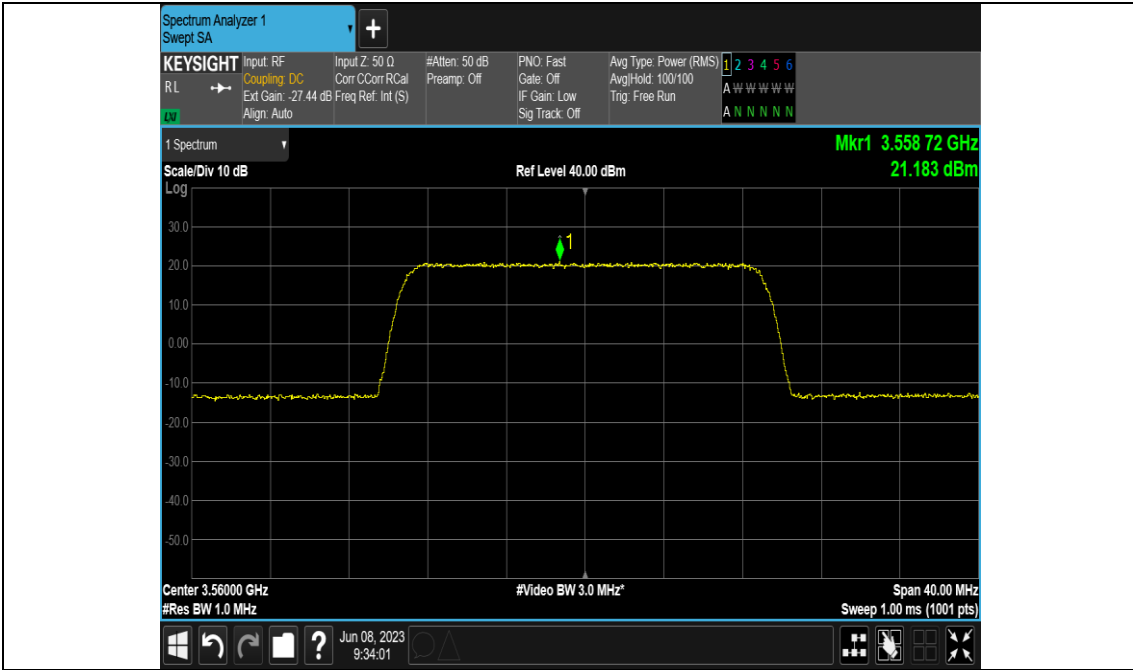

### Test Graphs

Band48-10MHz-256QAM-55290-E-TM3.1A-1000

Band48-10MHz-256QAM-55990-E-TM3.1A-1000

Band48-10MHz-256QAM-56690-E-TM3.1A-1000

Band48-20MHz-QPSK-55340-E-TM1.1-1000

Band48-20MHz-QPSK-55990-E-TM1.1-1000