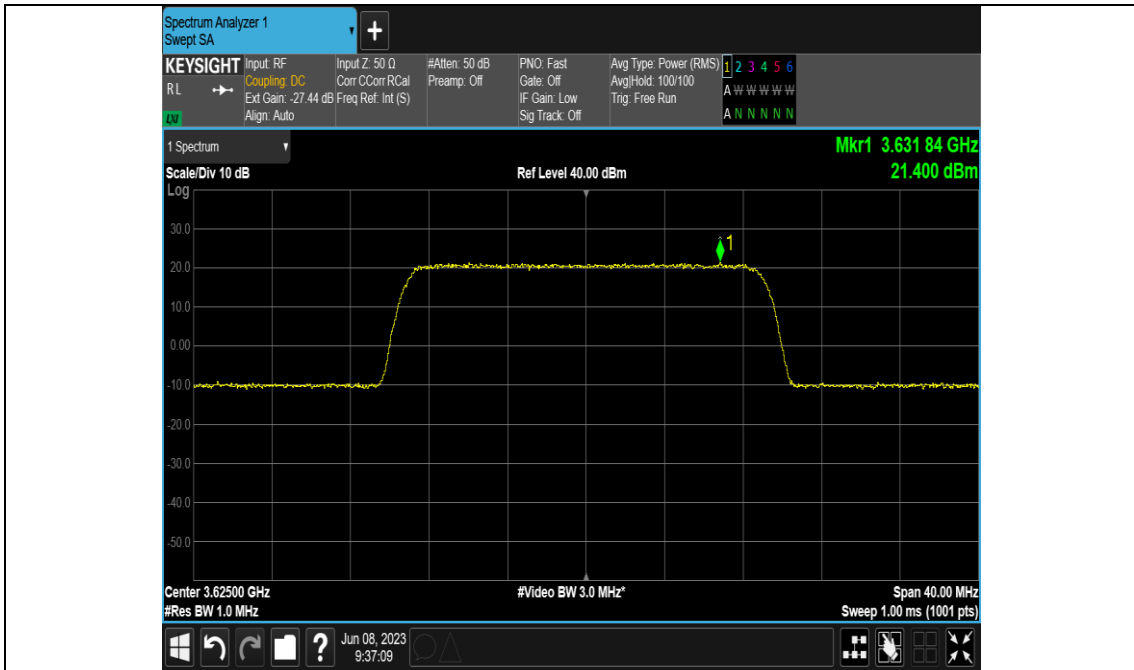

Band48-20MHz-QPSK-55990-E-TM1.1-1000