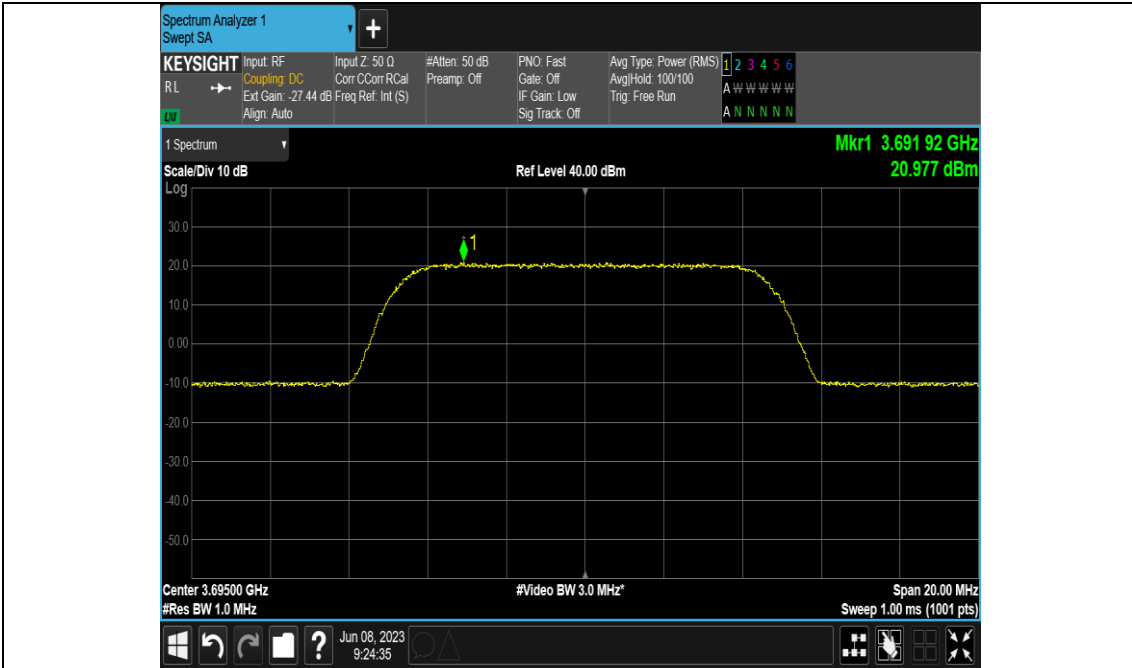

#### Test Graphs

Band48-10MHz-QPSK-56690-E-TM1.1-1000

Band48-10MHz-256QAM-55290-E-TM3.1A-1000

Band48-10MHz-256QAM-55990-E-TM3.1A-1000

Band48-10MHz-256QAM-56690-E-TM3.1A-1000

Band48-20MHz-QPSK-55340-E-TM1.1-1000