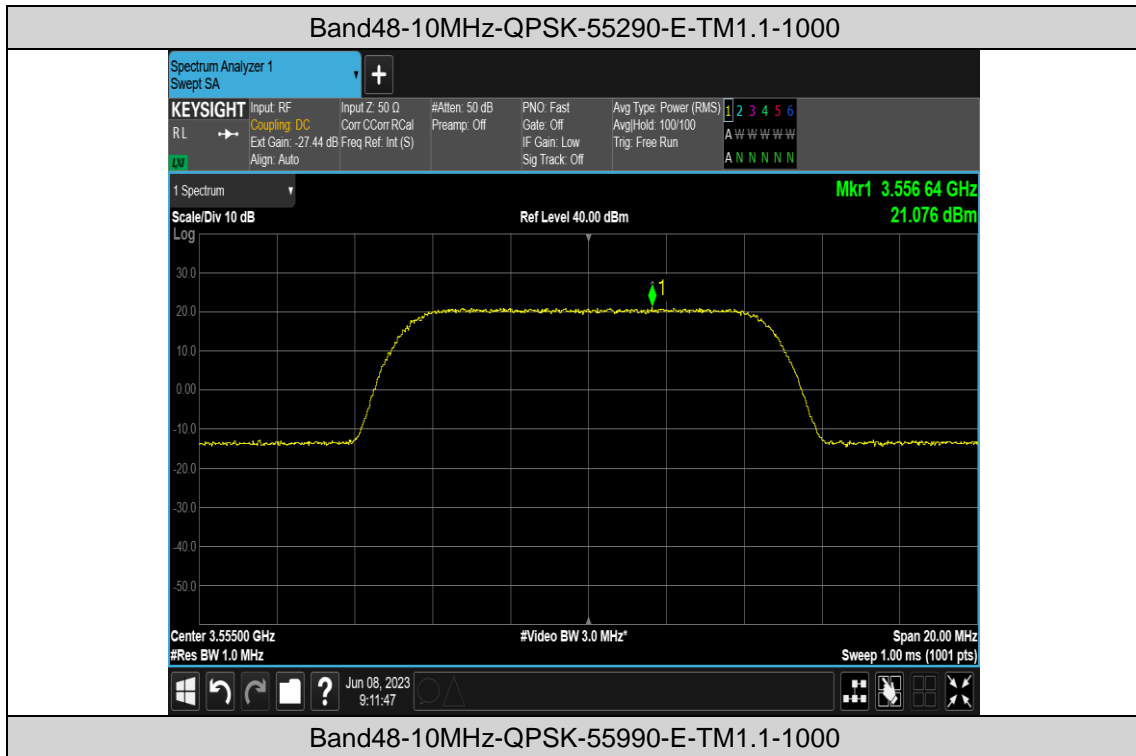

Appendix G: PSD

1) Test For ANT1 Test Result

Test Graphs