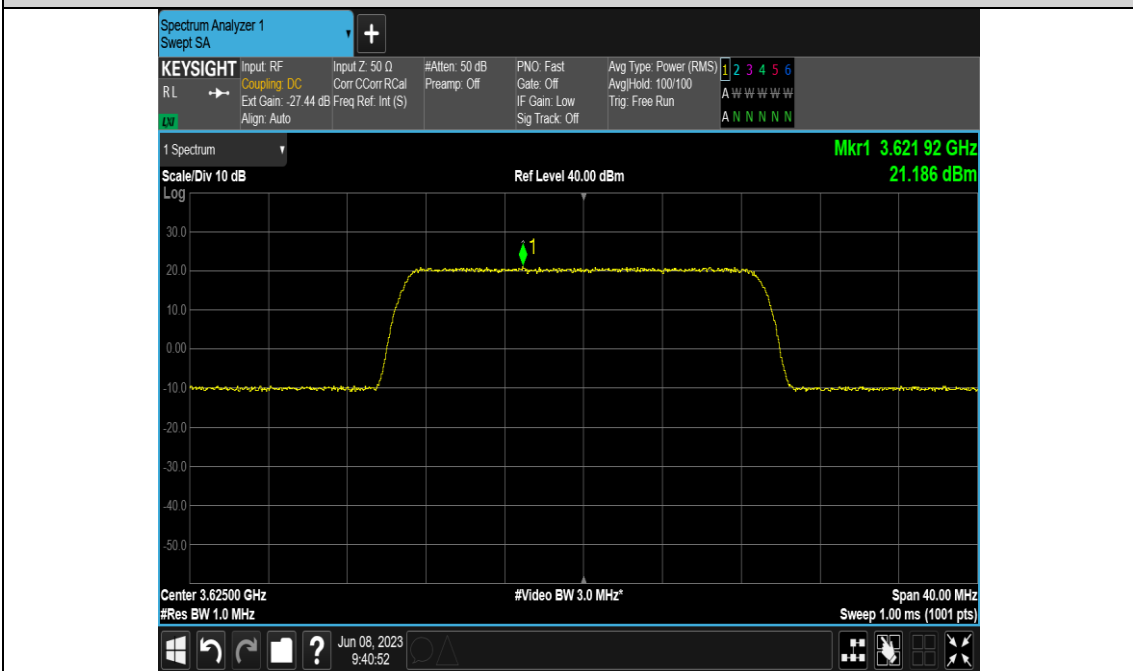

#### Test Graphs

Band48-10MHz-256QAM-55290-E-TM3.1A-1000

Band48-10MHz-256QAM-55990-E-TM3.1A-1000

Band48-10MHz-256QAM-56690-E-TM3.1A-1000

Band48-20MHz-QPSK-55340-E-TM1.1-1000

Band48-20MHz-QPSK-55990-E-TM1.1-1000