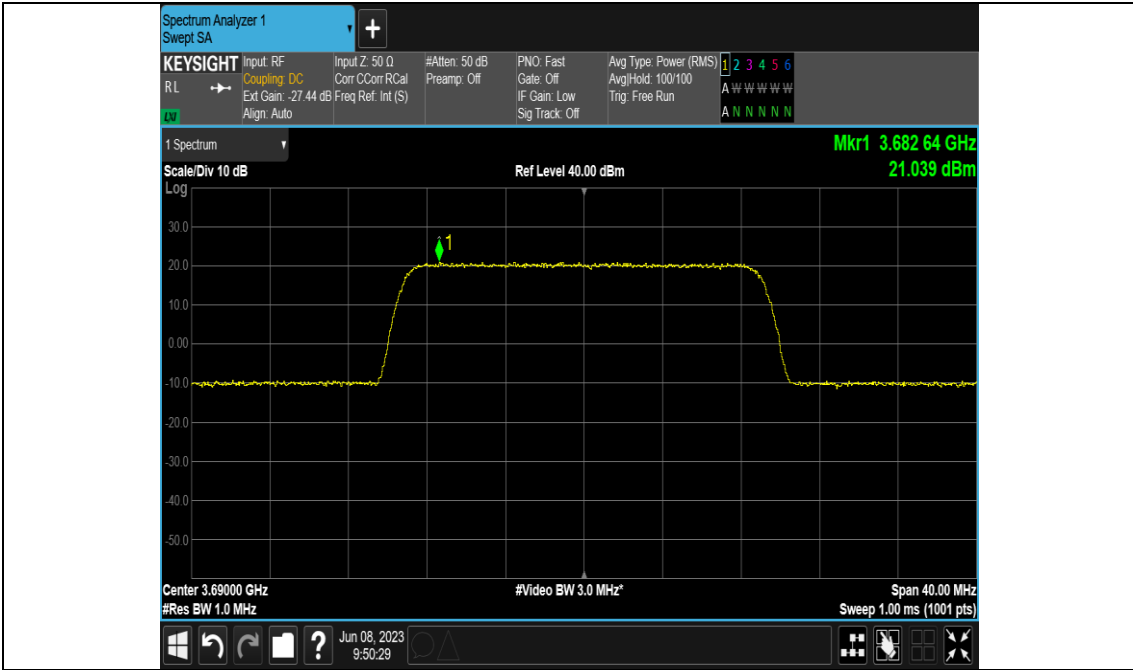

Band48-20MHz-QPSK-56640-E-TM1.1-1000