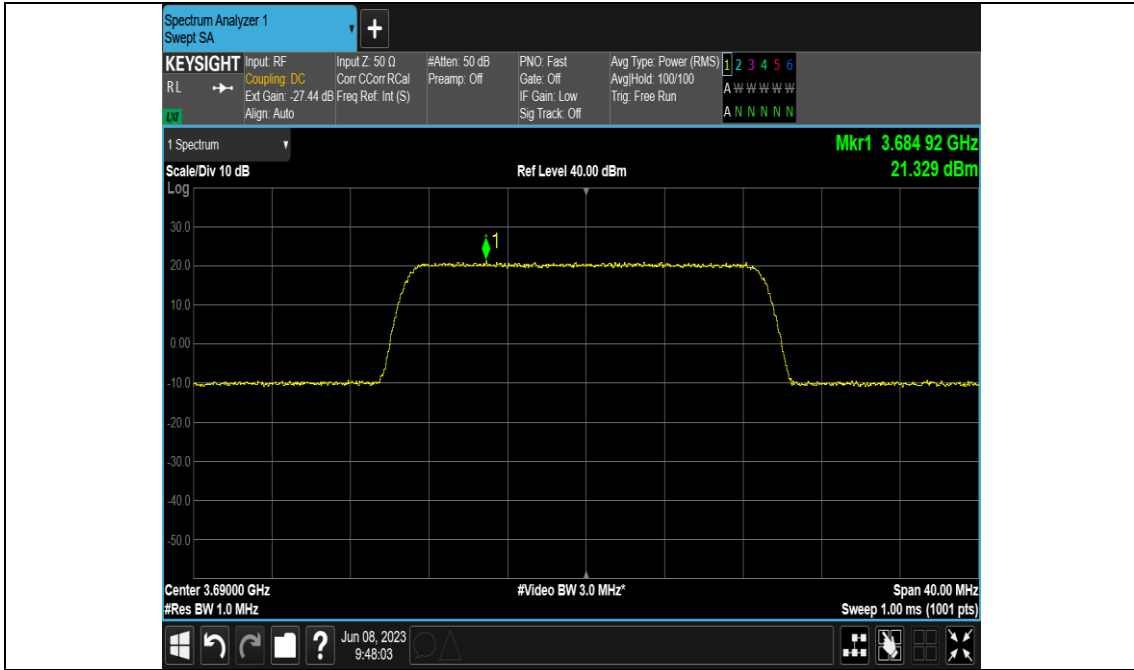

Band48-20MHz-QPSK-56640-E-TM1.1-1000