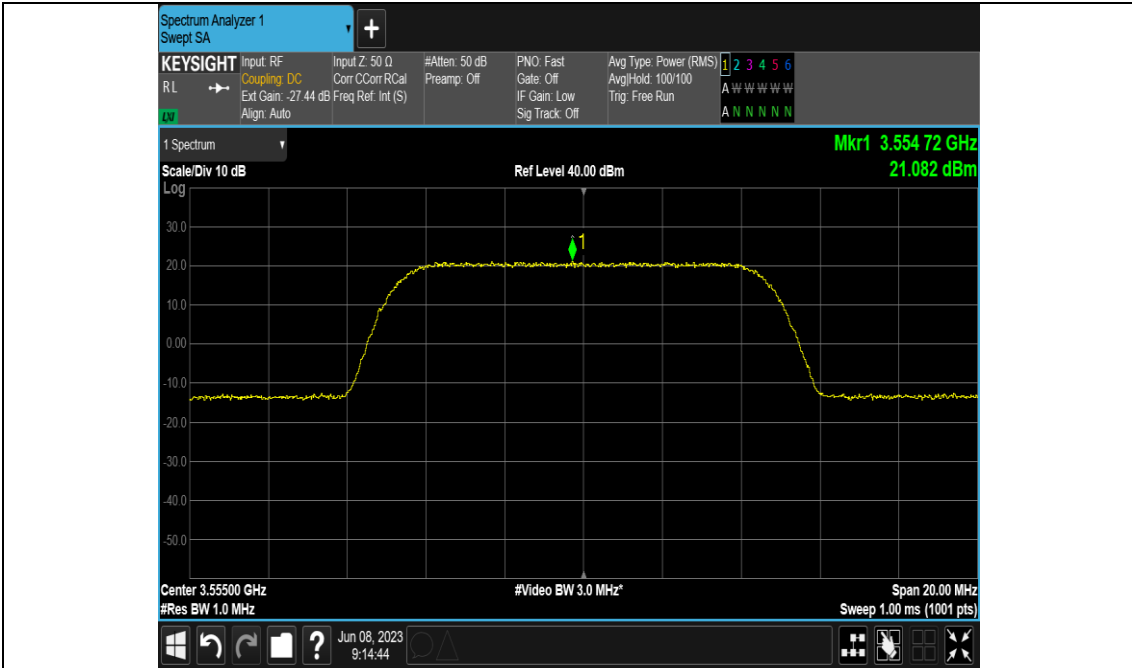

#### Test Graphs

Band48-10MHz-QPSK-56690-E-TM1.1-1000

Band48-10MHz-256QAM-55290-E-TM3.1A-1000

Band48-10MHz-256QAM-55990-E-TM3.1A-1000

Band48-10MHz-256QAM-56690-E-TM3.1A-1000

Band48-20MHz-QPSK-55340-E-TM1.1-1000