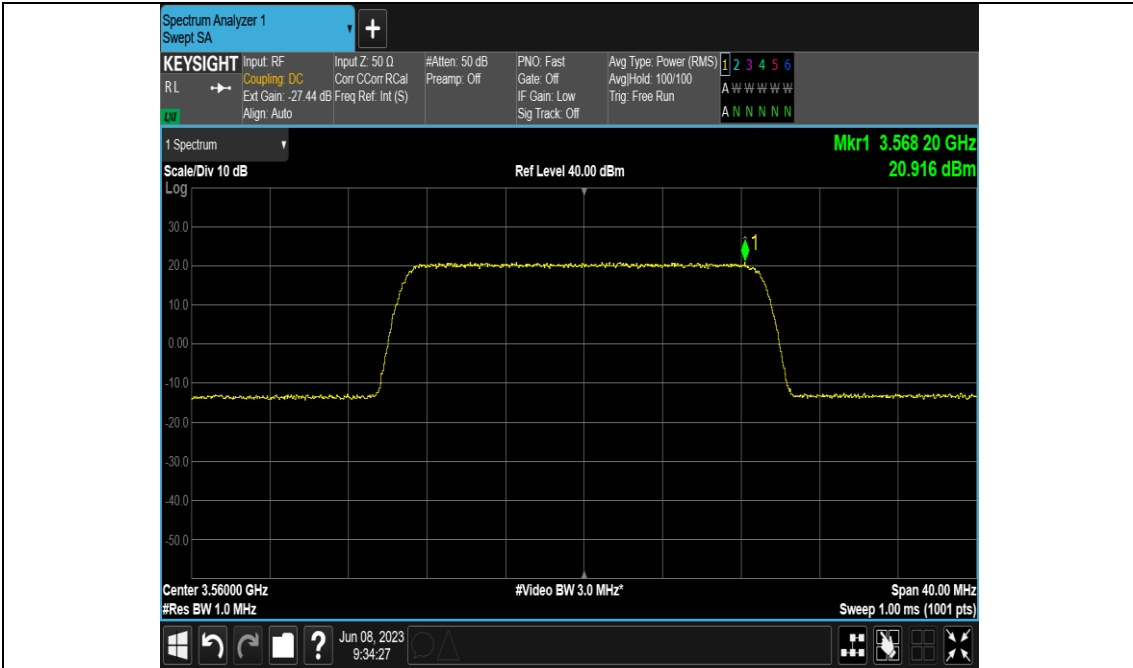

#### Test Graphs

Band48-10MHz-256QAM-55290-E-TM3.1A-1000

Band48-10MHz-256QAM-55990-E-TM3.1A-1000

Band48-10MHz-256QAM-56690-E-TM3.1A-1000

Band48-20MHz-QPSK-55340-E-TM1.1-1000

Band48-20MHz-QPSK-55990-E-TM1.1-1000