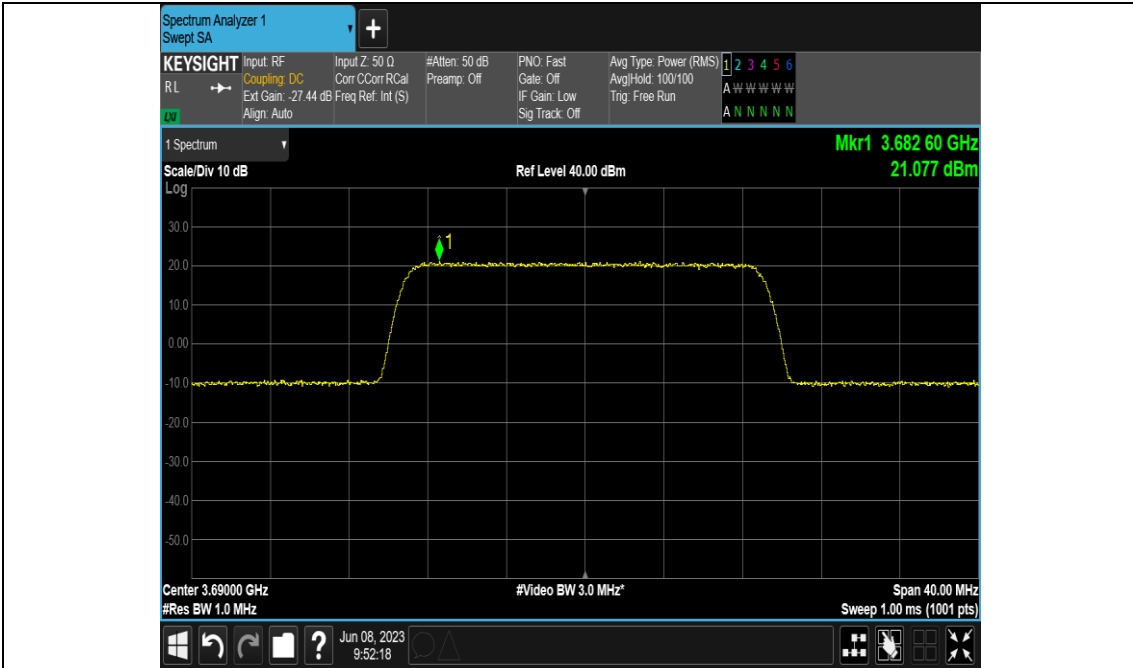

Band48-20MHz-QPSK-56640-E-TM1.1-1000