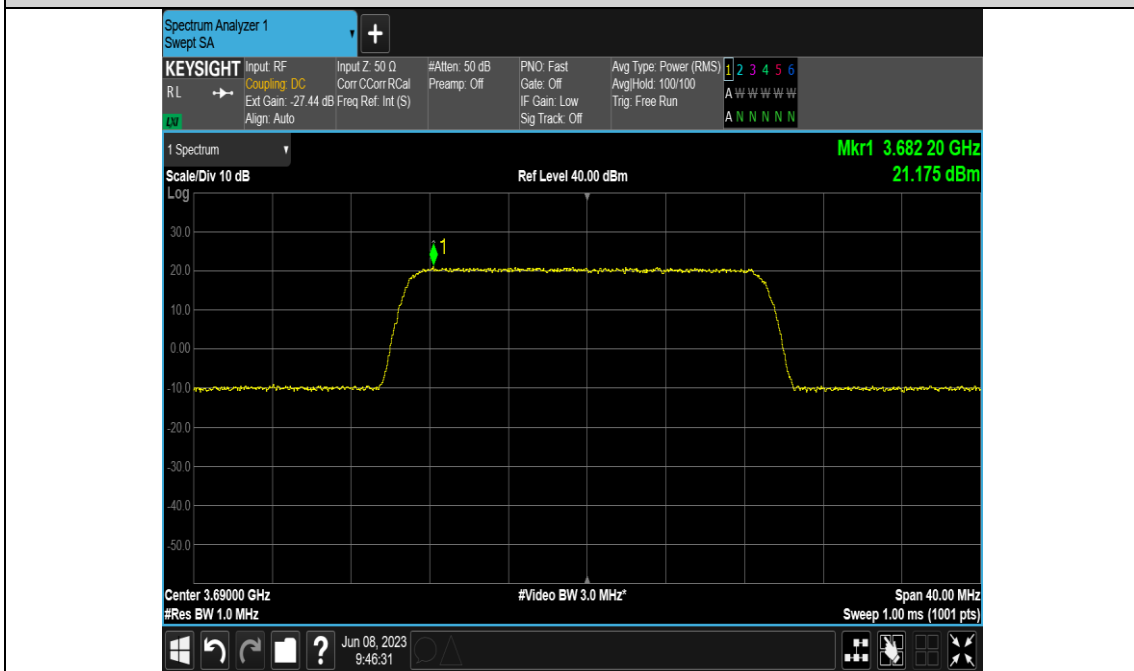

Band48-20MHz-QPSK-56640-E-TM1.1-1000