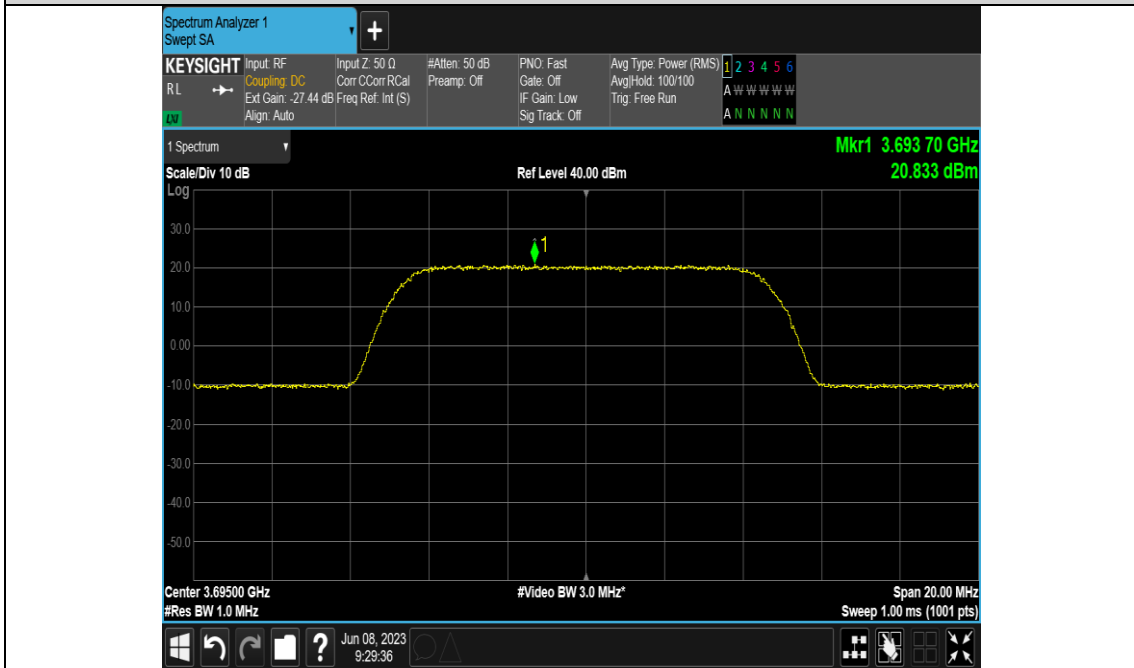

### Test Graphs

Band48-10MHz-256QAM-55290-E-TM3.1A-1000

Band48-10MHz-256QAM-55990-E-TM3.1A-1000

Band48-10MHz-256QAM-56690-E-TM3.1A-1000

Band48-20MHz-QPSK-55340-E-TM1.1-1000

Band48-20MHz-QPSK-55990-E-TM1.1-1000