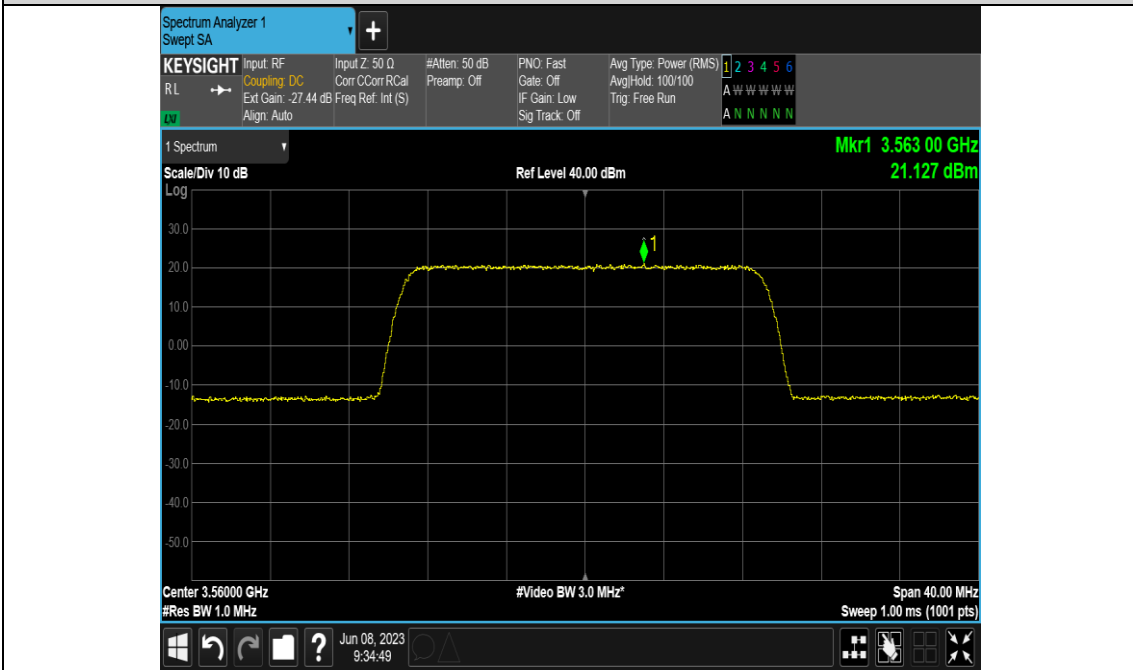

Band48-20MHz-256QAM-55340-E-TM3.1A-1000