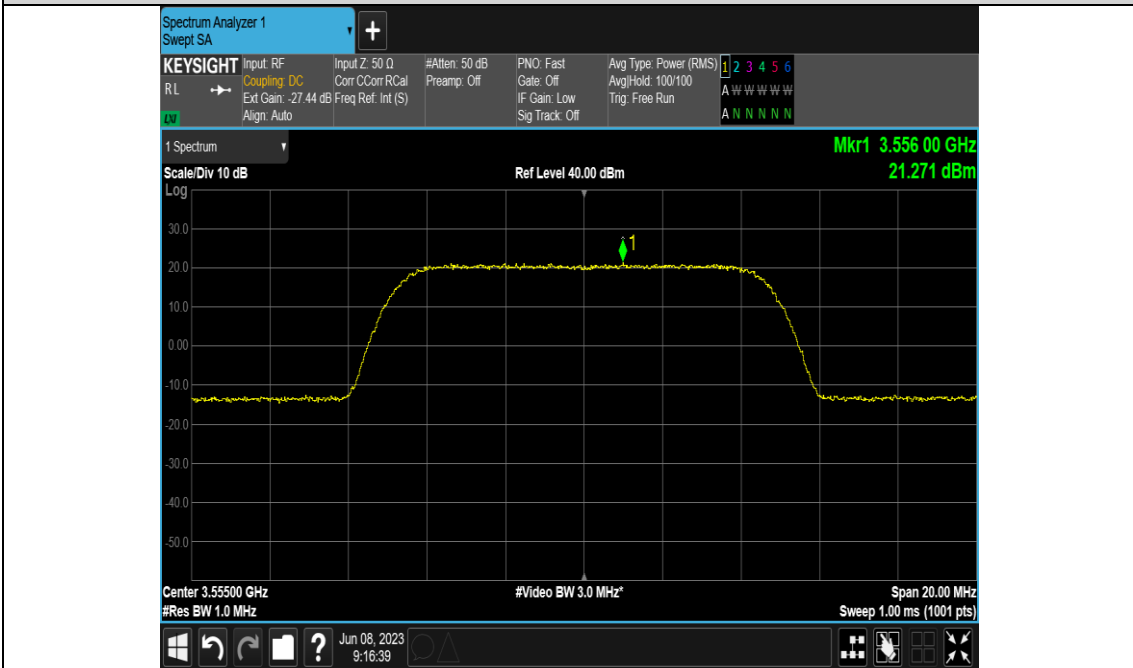

Band48-10MHz-256QAM-55290-E-TM3.1A-1000