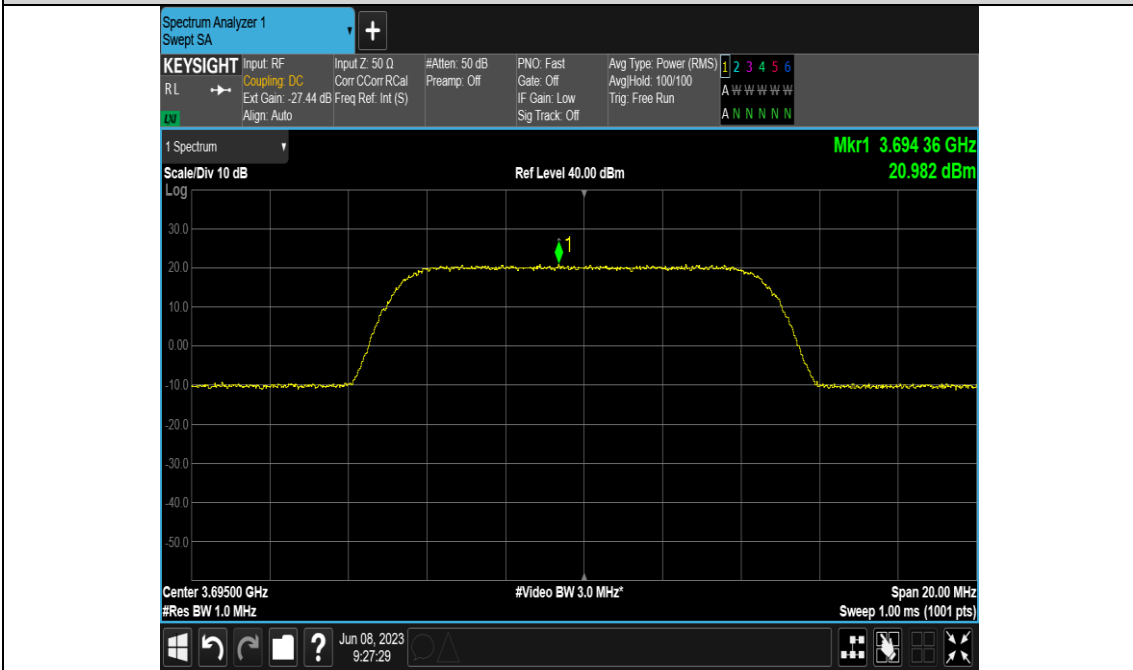

#### Test Graphs

Band48-10MHz-256QAM-55290-E-TM3.1A-1000

Band48-10MHz-256QAM-55990-E-TM3.1A-1000

Band48-10MHz-256QAM-56690-E-TM3.1A-1000

Band48-20MHz-QPSK-55340-E-TM1.1-1000

Band48-20MHz-QPSK-55990-E-TM1.1-1000