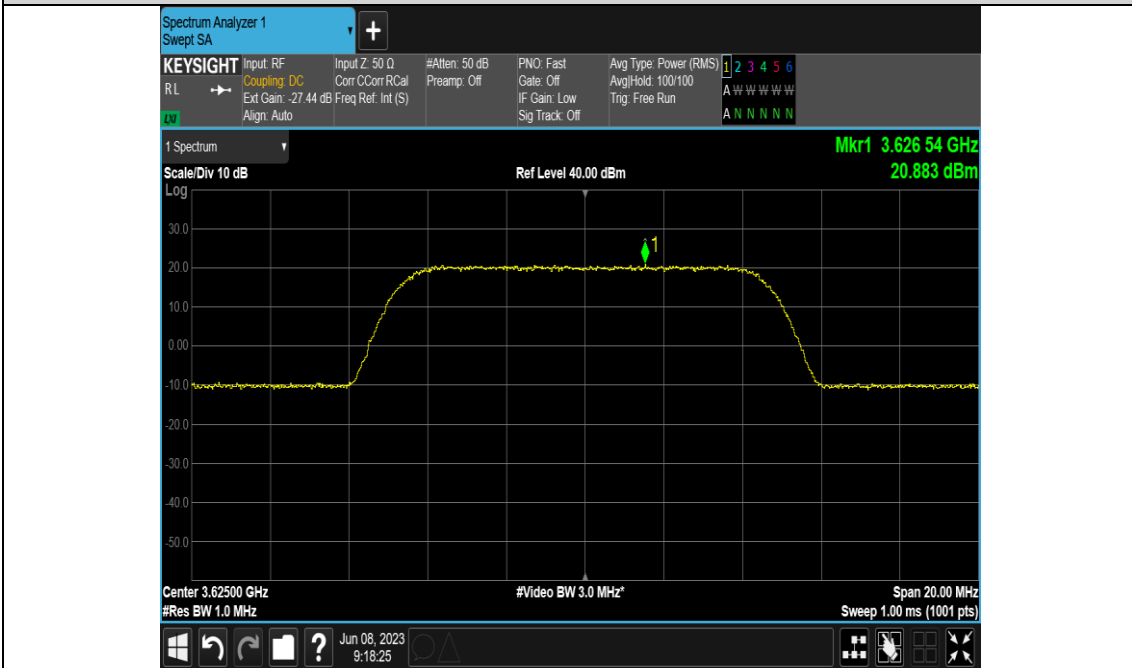

#### Test Graphs

Band48-10MHz-QPSK-56690-E-TM1.1-1000

Band48-10MHz-256QAM-55290-E-TM3.1A-1000

Band48-10MHz-256QAM-55990-E-TM3.1A-1000

Band48-10MHz-256QAM-56690-E-TM3.1A-1000

Band48-20MHz-QPSK-55340-E-TM1.1-1000