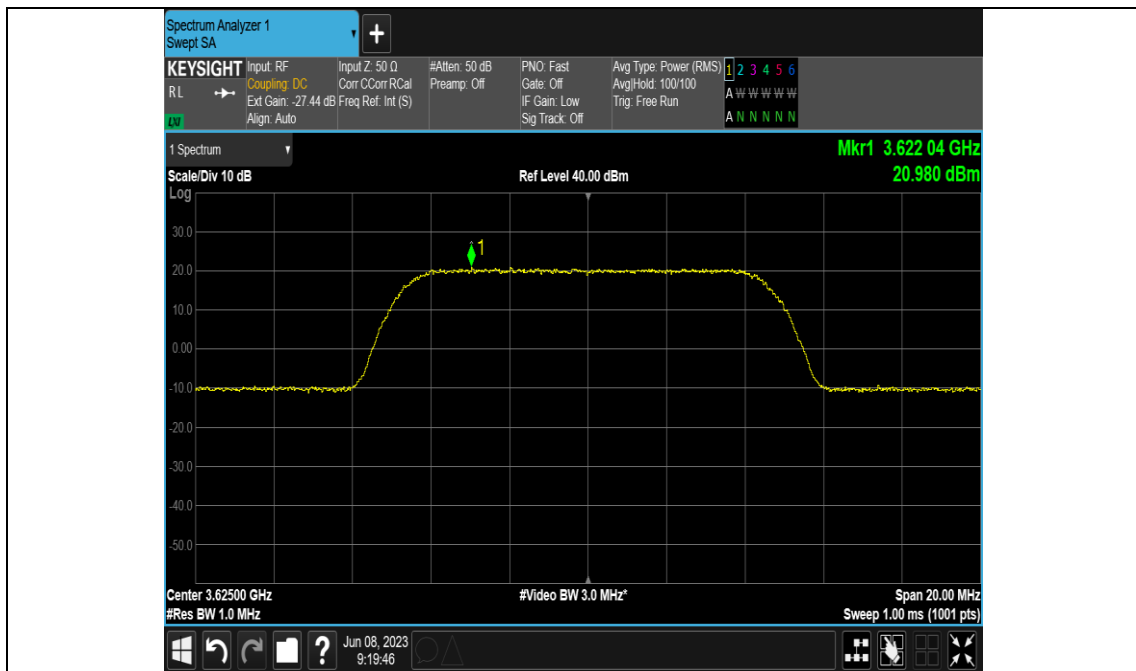

### Test Graphs

Band48-10MHz-256QAM-55290-E-TM3.1A-1000

Band48-10MHz-256QAM-55990-E-TM3.1A-1000

Band48-10MHz-256QAM-56690-E-TM3.1A-1000

Band48-20MHz-QPSK-55340-E-TM1.1-1000

Band48-20MHz-QPSK-55990-E-TM1.1-1000