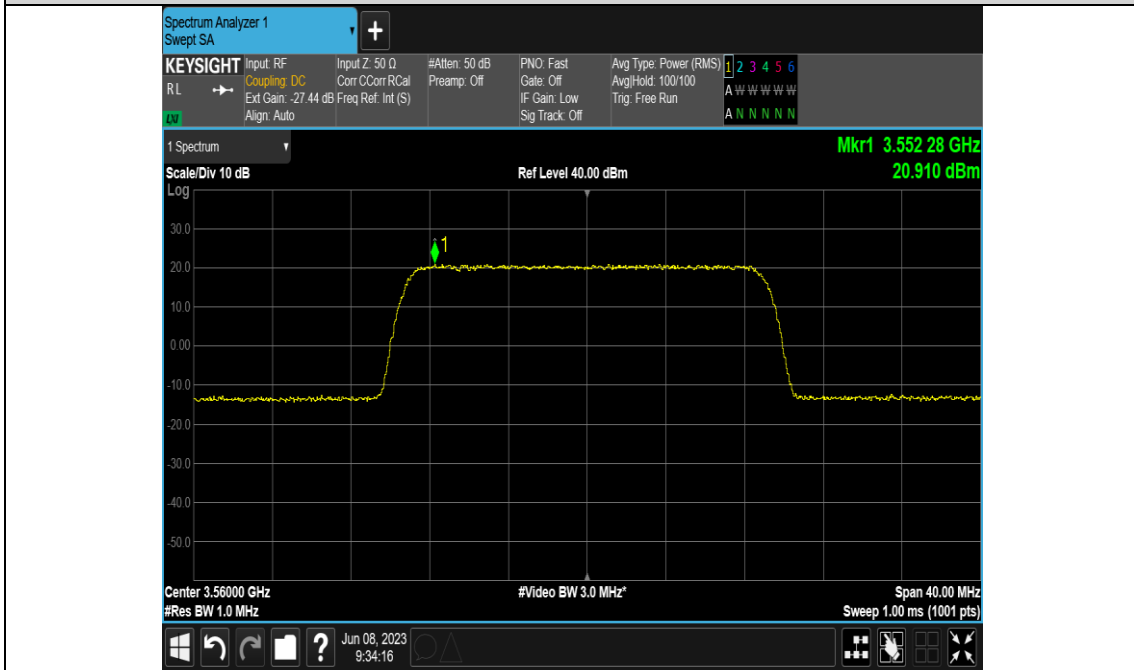

Band48-20MHz-256QAM-55340-E-TM3.1A-1000