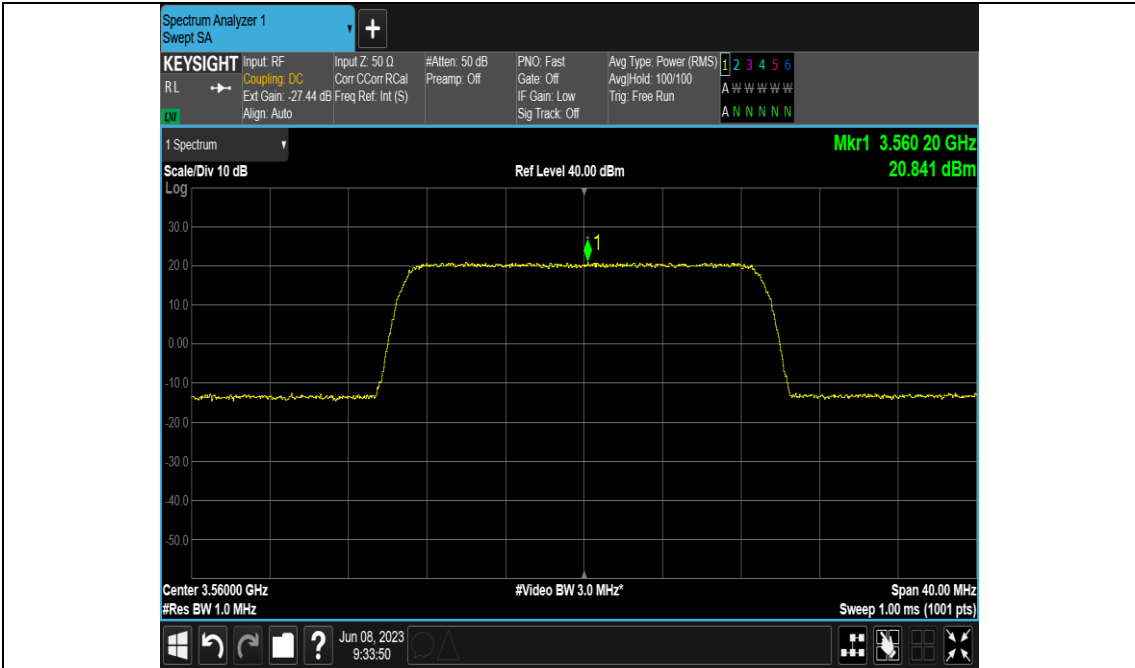

Band48-20MHz-256QAM-55340-E-TM3.1A-1000