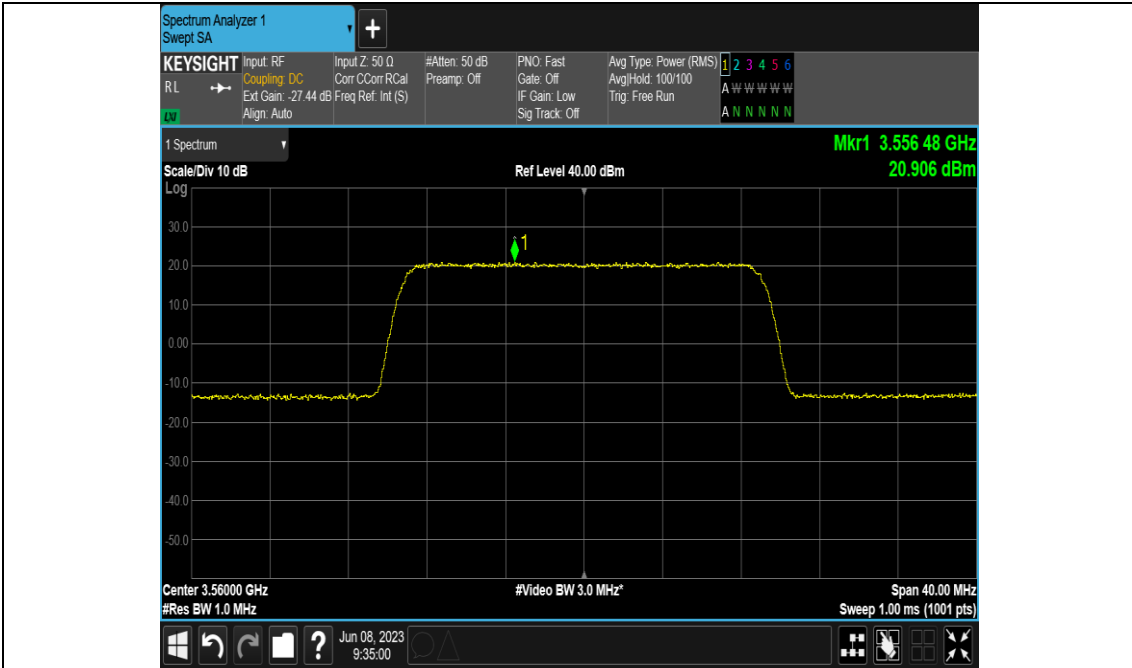

### Test Graphs

Band48-10MHz-256QAM-55290-E-TM3.1A-1000

Band48-10MHz-256QAM-55990-E-TM3.1A-1000

Band48-10MHz-256QAM-56690-E-TM3.1A-1000

Band48-20MHz-QPSK-55340-E-TM1.1-1000

Band48-20MHz-QPSK-55990-E-TM1.1-1000