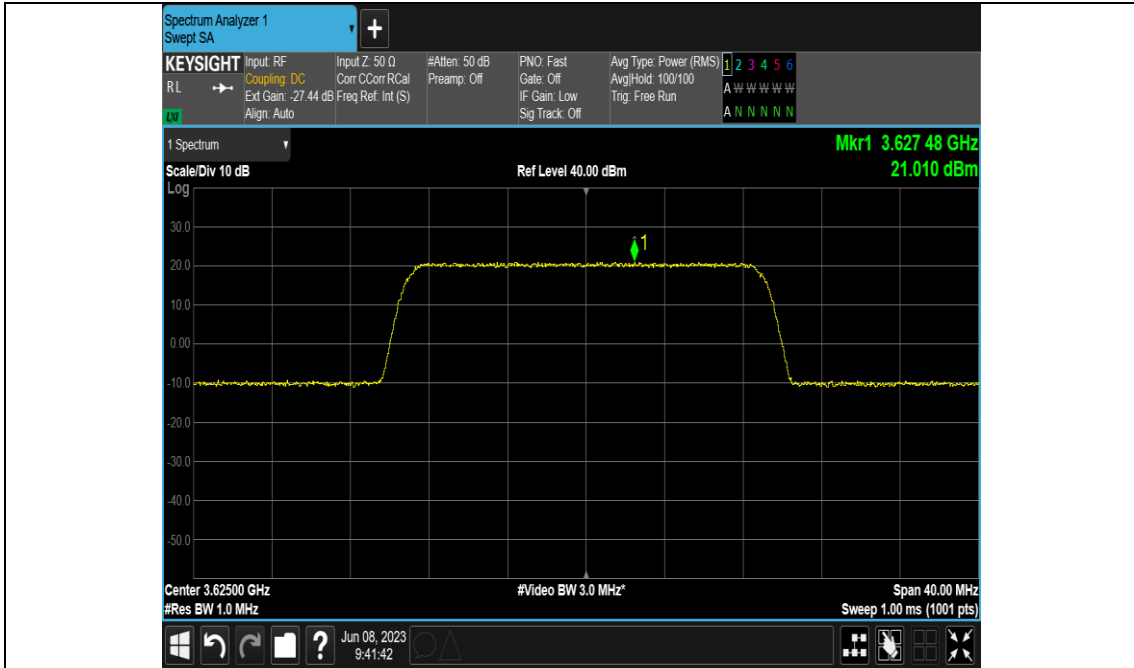

Band48-20MHz-256QAM-55990-E-TM3.1A-1000