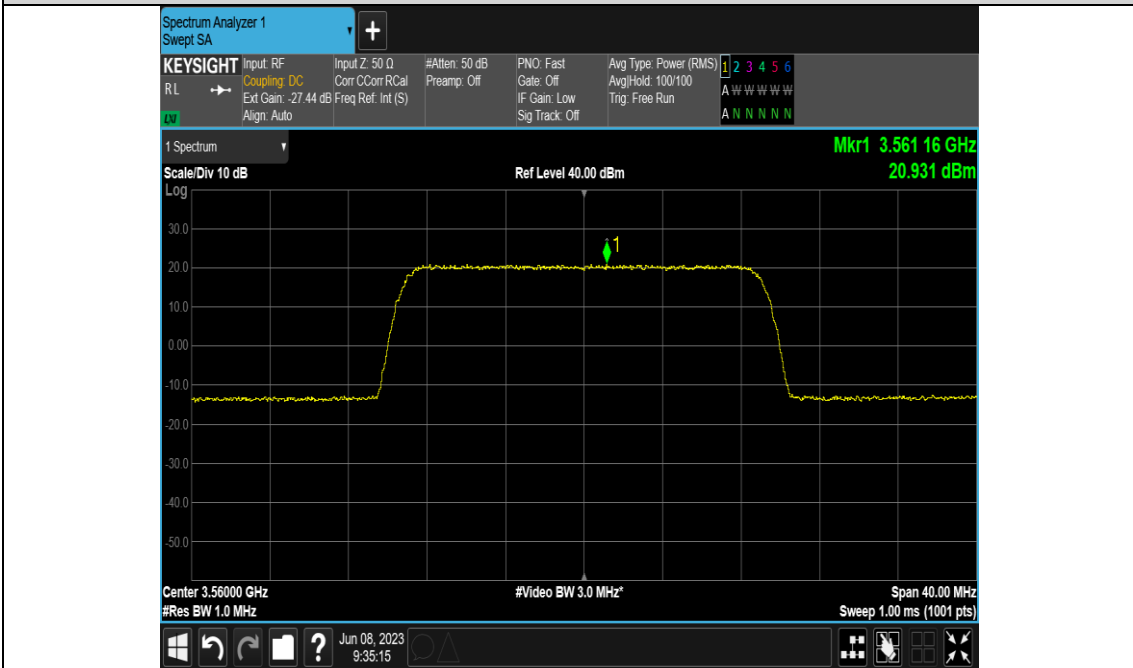

Band48-20MHz-256QAM-55340-E-TM3.1A-1000