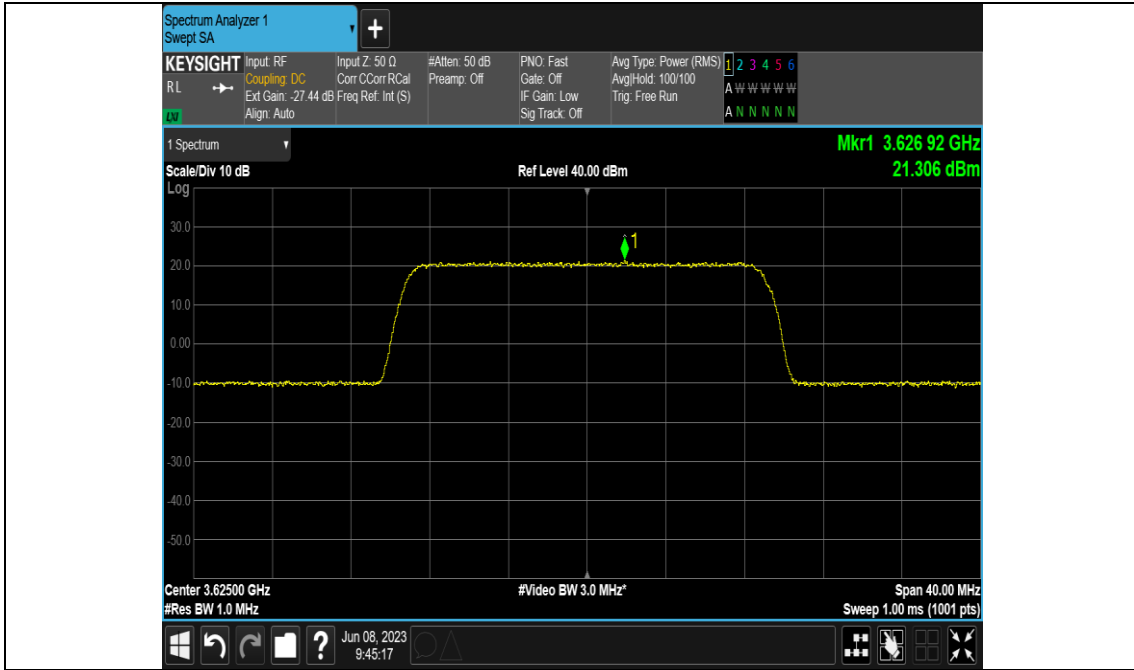

Band48-20MHz-256QAM-55990-E-TM3.1A-1000