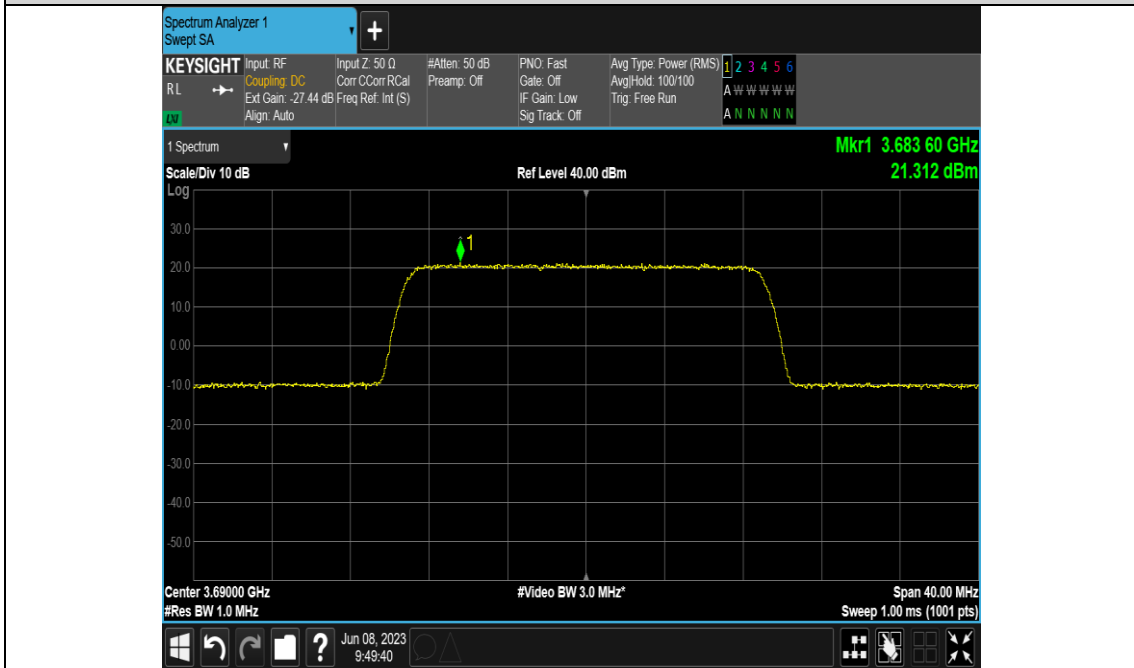

Band48-20MHz-QPSK-56640-E-TM1.1-1000

Band48-20MHz-256QAM-55340-E-TM3.1A-1000

Band48-20MHz-256QAM-55990-E-TM3.1A-1000

Band48-20MHz-256QAM-56640-E-TM3.1A-1000