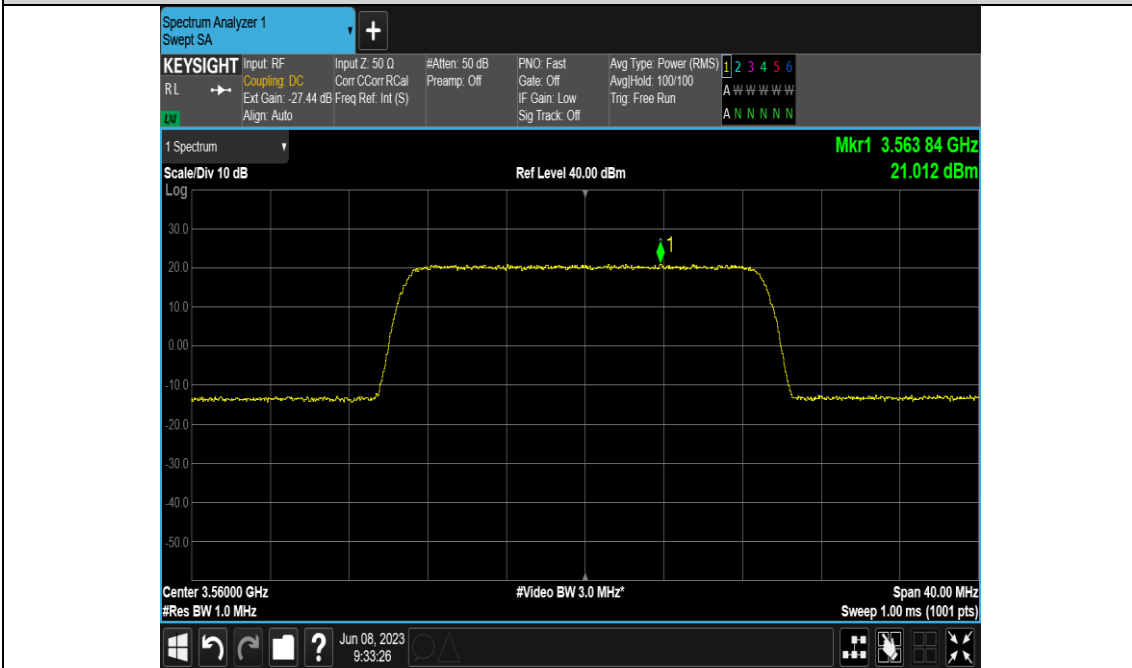

#### Test Graphs

Band48-10MHz-QPSK-56690-E-TM1.1-1000

Band48-10MHz-256QAM-55290-E-TM3.1A-1000

Band48-10MHz-256QAM-55990-E-TM3.1A-1000

Band48-10MHz-256QAM-56690-E-TM3.1A-1000

Band48-20MHz-QPSK-55340-E-TM1.1-1000