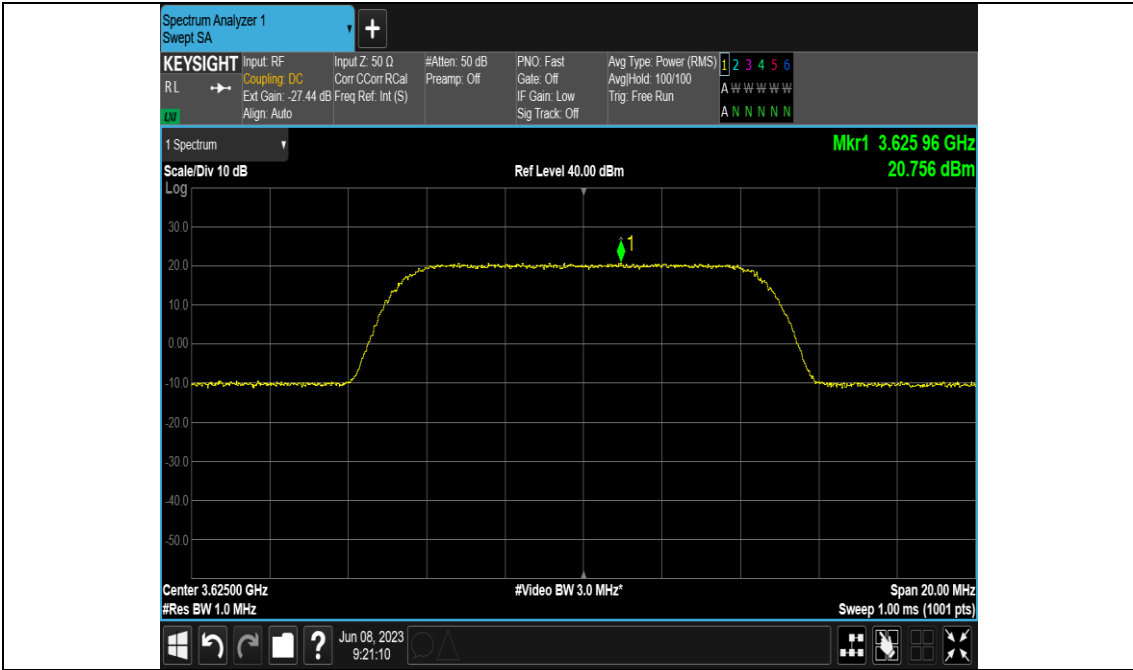

#### Test Graphs

Band48-10MHz-256QAM-55290-E-TM3.1A-1000

Band48-10MHz-256QAM-55990-E-TM3.1A-1000

Band48-10MHz-256QAM-56690-E-TM3.1A-1000

Band48-20MHz-QPSK-55340-E-TM1.1-1000

Band48-20MHz-QPSK-55990-E-TM1.1-1000