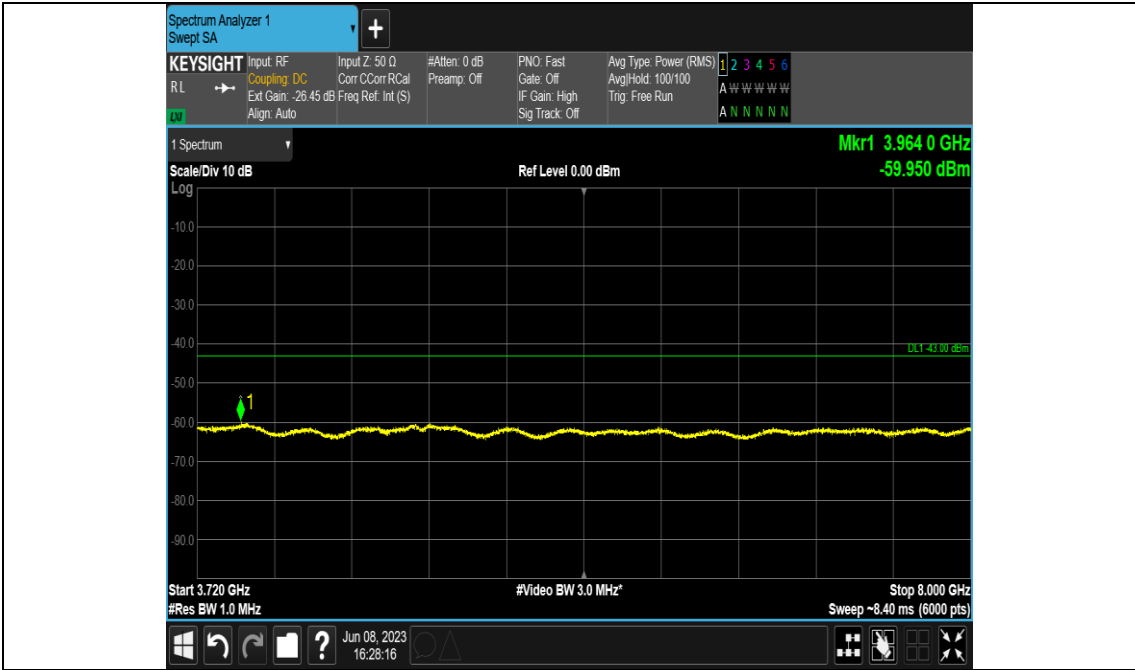

Band48-20MHz-QPSK-55340-E-TM1.1-3720~8000