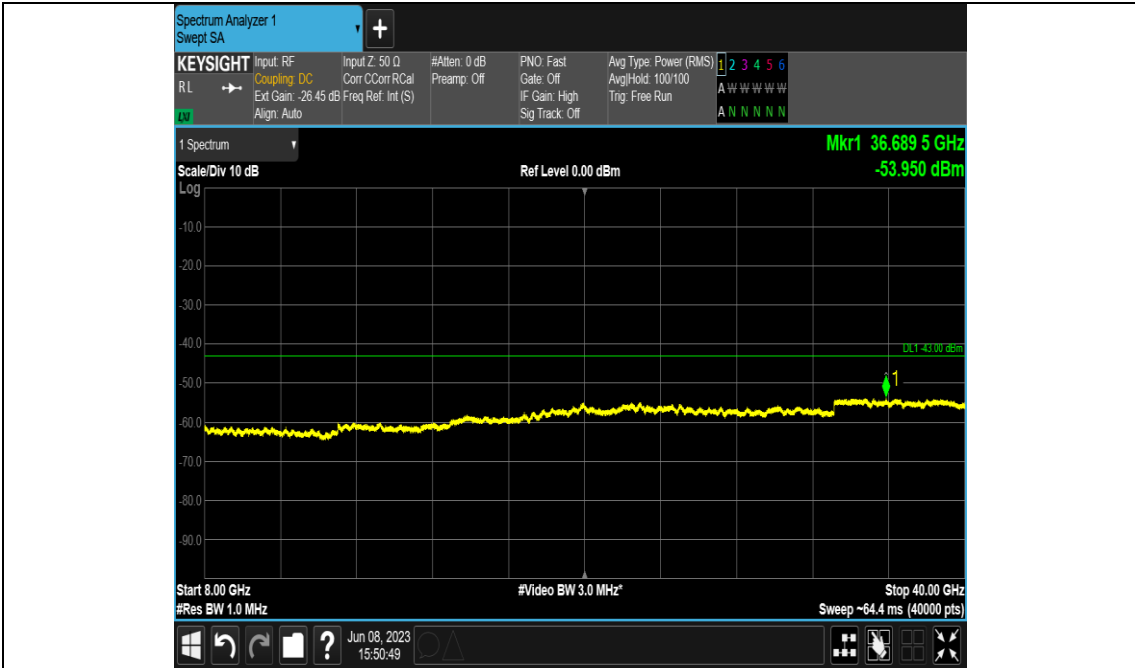

Band48-20MHz-256QAM-55990-E-TM3.1A-8000~40000

Band48-20MHz-256QAM-56640-E-TM3.1A-30~3530

Band48-20MHz-256QAM-56640-E-TM3.1A-3720~8000

Band48-20MHz-256QAM-56640-E-TM3.1A-8000~40000

Band48-20MHz-QPSK-55340-E-TM1.1-30~3530