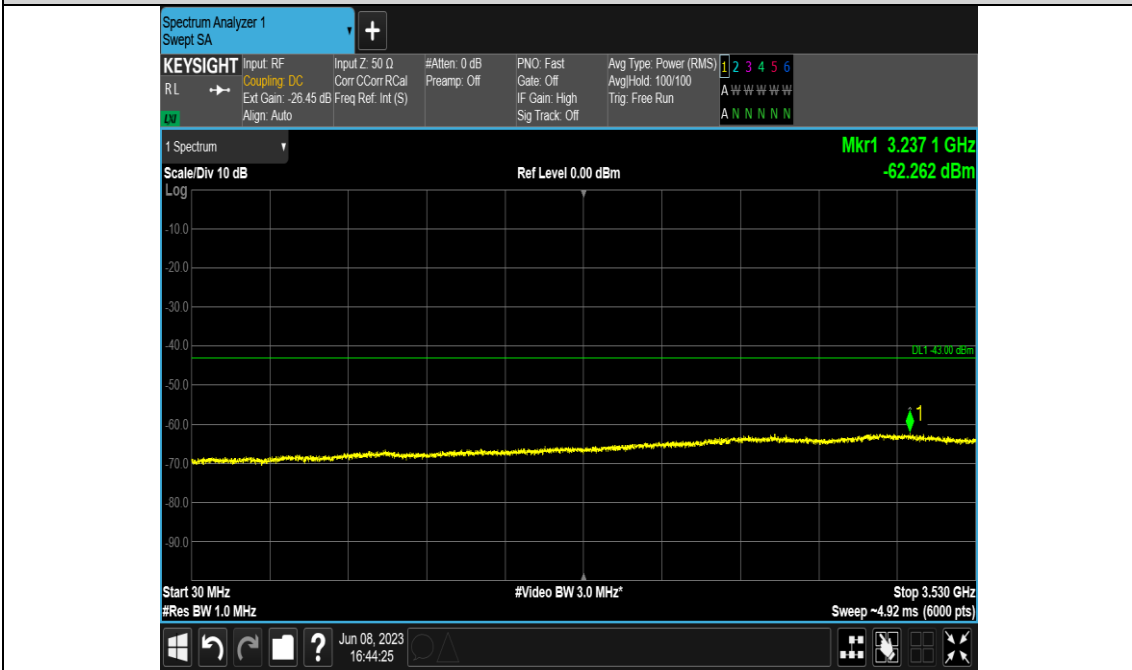

Band48-20MHz-256QAM-55340-E-TM3.1A-30~3530

Band48-20MHz-256QAM-55340-E-TM3.1A-3720~8000

Band48-20MHz-256QAM-55340-E-TM3.1A-8000~40000

Band48-20MHz-256QAM-55990-E-TM3.1A-30~3530

Band48-20MHz-256QAM-55990-E-TM3.1A-3720~8000