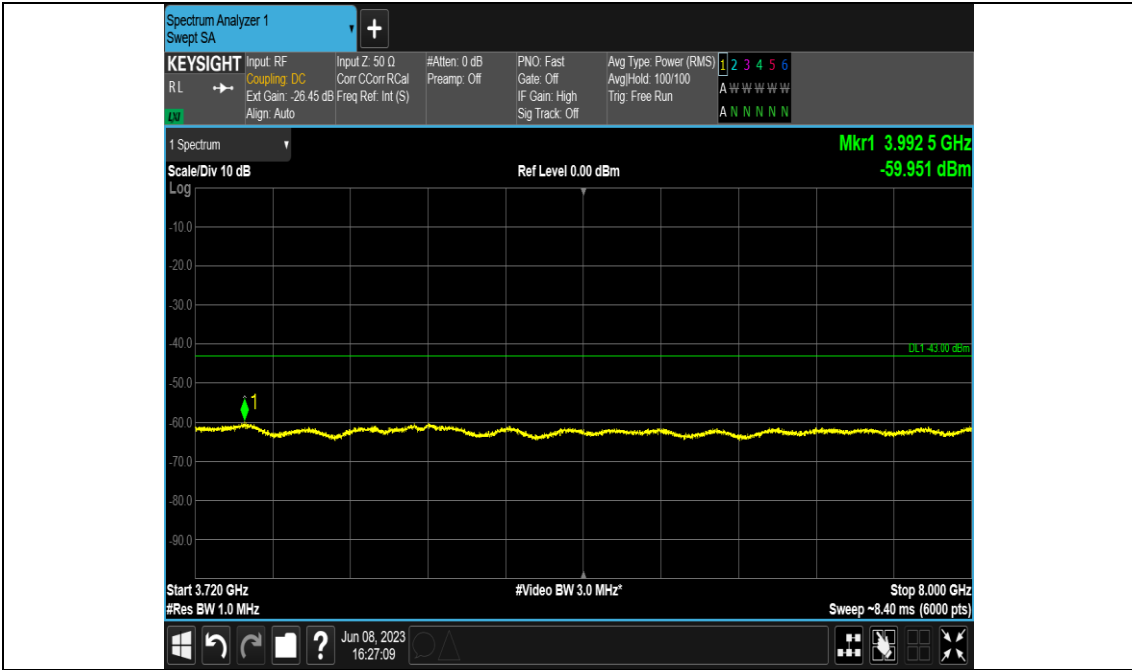

Band48-20MHz-256QAM-55340-E-TM3.1A-30~3530

Band48-20MHz-256QAM-55340-E-TM3.1A-3720~8000

Band48-20MHz-256QAM-55340-E-TM3.1A-8000~40000

Band48-20MHz-256QAM-55990-E-TM3.1A-30~3530

Band48-20MHz-256QAM-55990-E-TM3.1A-3720~8000