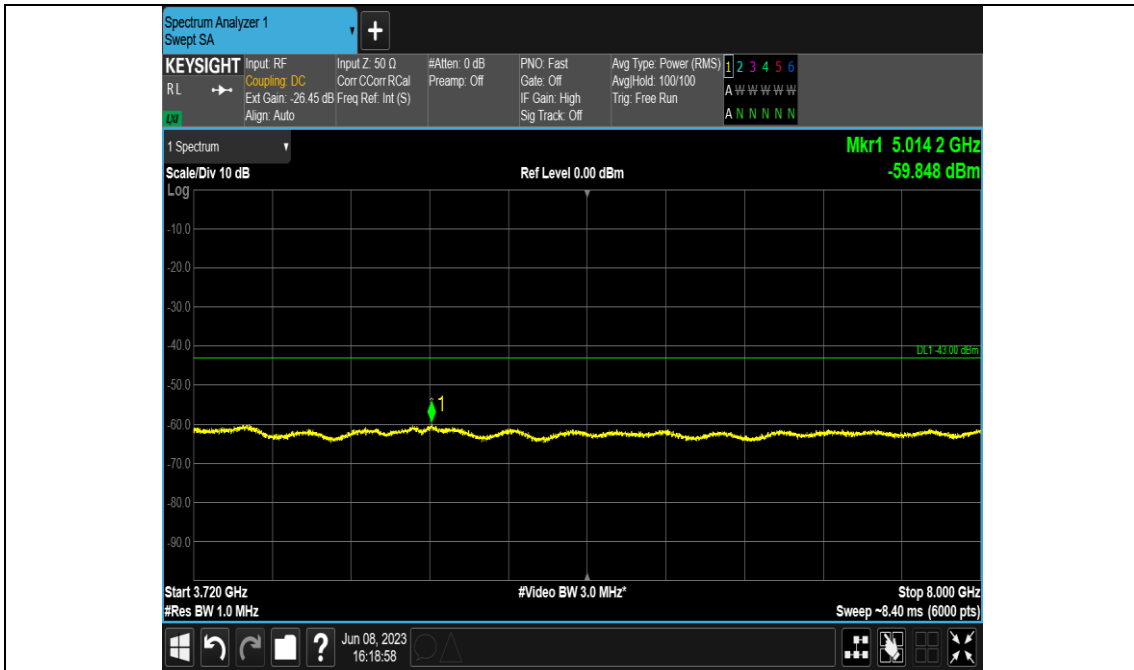

Band48-20MHz-QPSK-55340-E-TM1.1-3720~8000