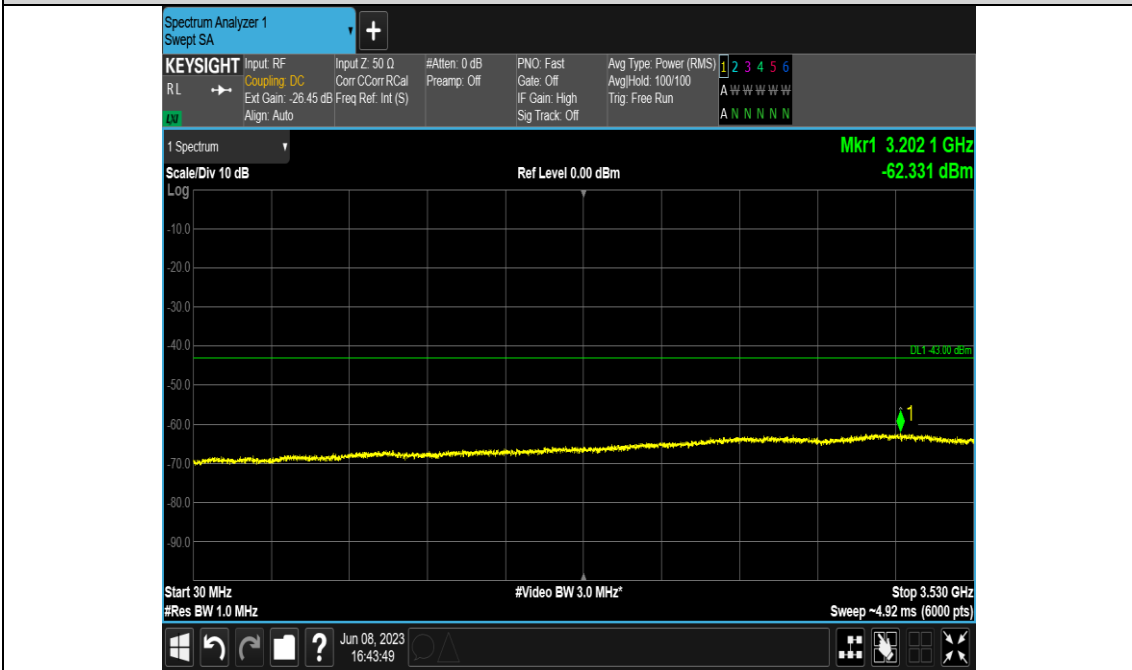

#### Test Graphs

Band48-10MHz-256QAM-55990-E-TM3.1A-30~3530

Band48-10MHz-256QAM-55990-E-TM3.1A-3720~8000

Band48-10MHz-256QAM-55990-E-TM3.1A-8000~40000

Band48-10MHz-256QAM-56690-E-TM3.1A-30~3530

Band48-10MHz-256QAM-56690-E-TM3.1A-3720~8000

Band48-10MHz-256QAM-56690-E-TM3.1A-8000~40000

Band48-10MHz-QPSK-55290-E-TM1.1-30~3530

Band48-10MHz-QPSK-55290-E-TM1.1-3720~8000

Band48-10MHz-QPSK-55290-E-TM1.1-8000~40000

Band48-10MHz-QPSK-55990-E-TM1.1-30~3530