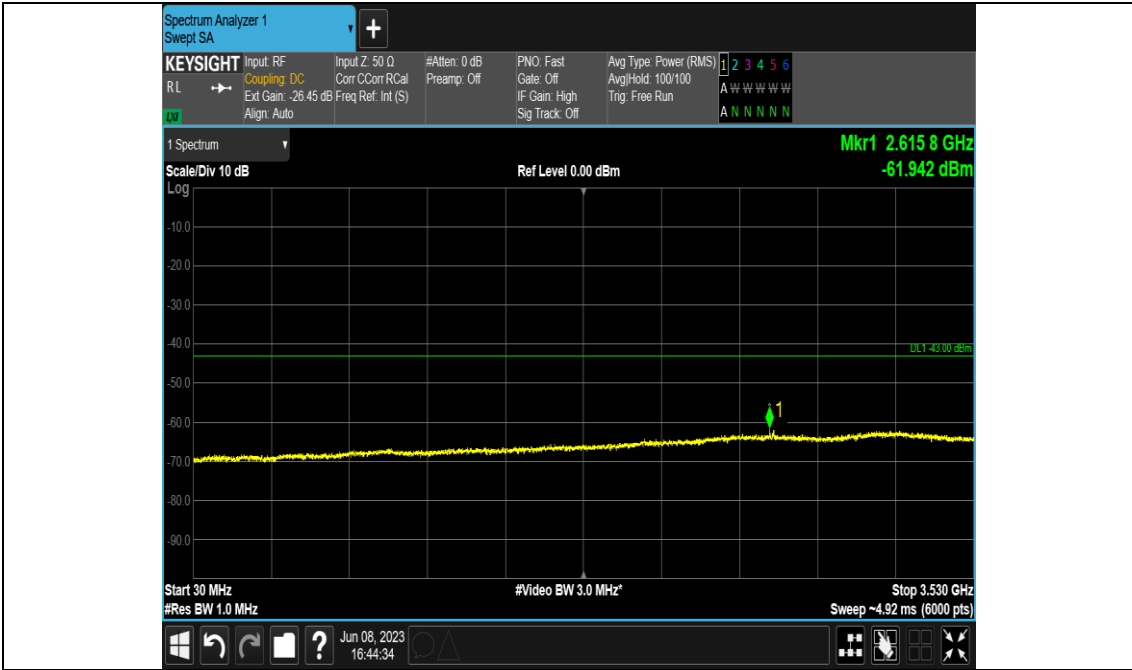

Band48-20MHz-256QAM-56640-E-TM3.1A-30~3530