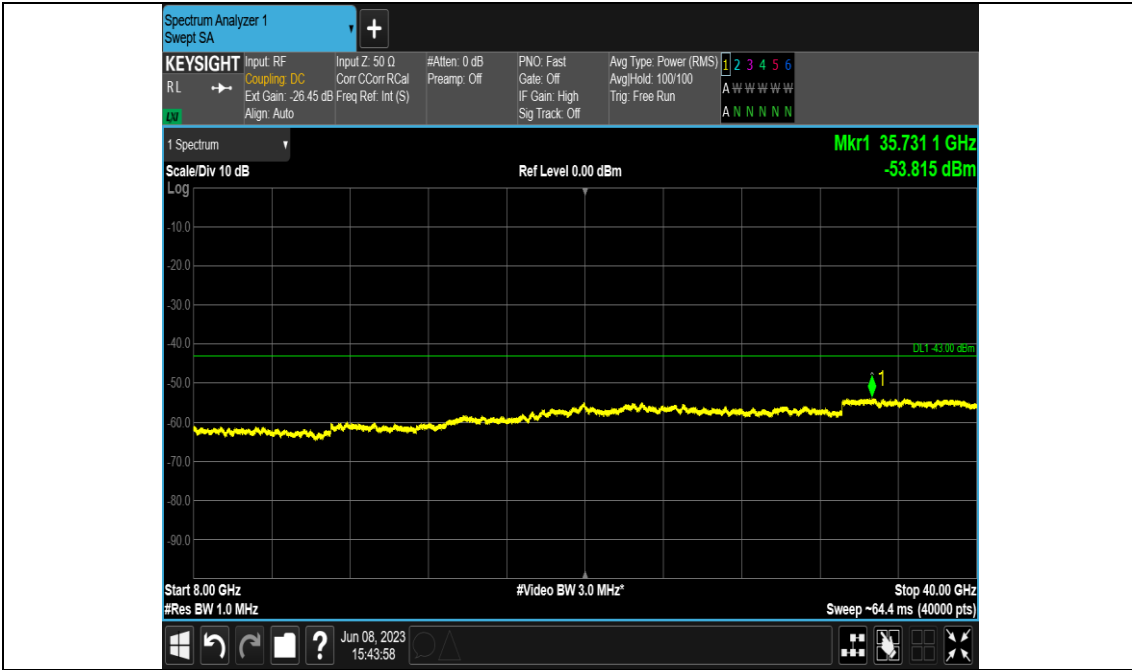

### 4)Test For ANT4 Test Result

#### Test Graphs

Band48-10MHz-256QAM-55990-E-TM3.1A-30~3530

Band48-10MHz-256QAM-55990-E-TM3.1A-3720~8000

Band48-10MHz-256QAM-55990-E-TM3.1A-8000~40000

Band48-10MHz-256QAM-56690-E-TM3.1A-30~3530

Band48-10MHz-256QAM-56690-E-TM3.1A-3720~8000

Band48-10MHz-256QAM-56690-E-TM3.1A-8000~40000

Band48-10MHz-QPSK-55290-E-TM1.1-30~3530

Band48-10MHz-QPSK-55290-E-TM1.1-3720~8000

Band48-10MHz-QPSK-55290-E-TM1.1-8000~40000

Band48-10MHz-QPSK-55990-E-TM1.1-30~3530