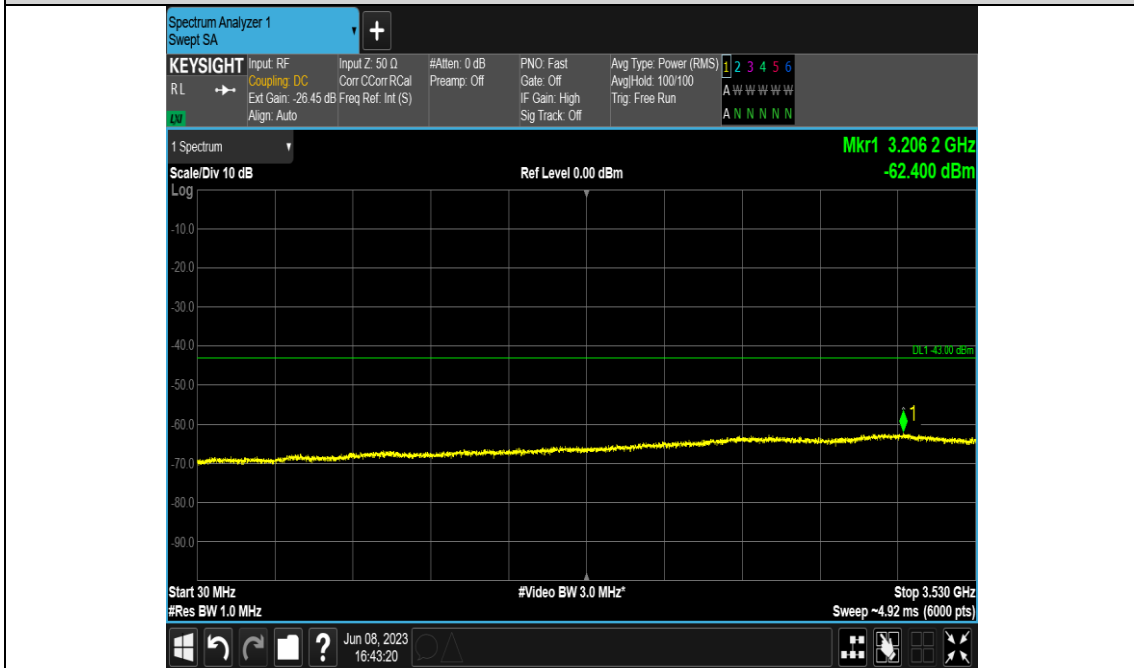

### 4)Test For ANT4 Test Result

#### Test Graphs

Band48-10MHz-256QAM-55990-E-TM3.1A-30~3530

Band48-10MHz-256QAM-55990-E-TM3.1A-3720~8000

Band48-10MHz-256QAM-55990-E-TM3.1A-8000~40000

Band48-10MHz-256QAM-56690-E-TM3.1A-30~3530

Band48-10MHz-256QAM-56690-E-TM3.1A-3720~8000