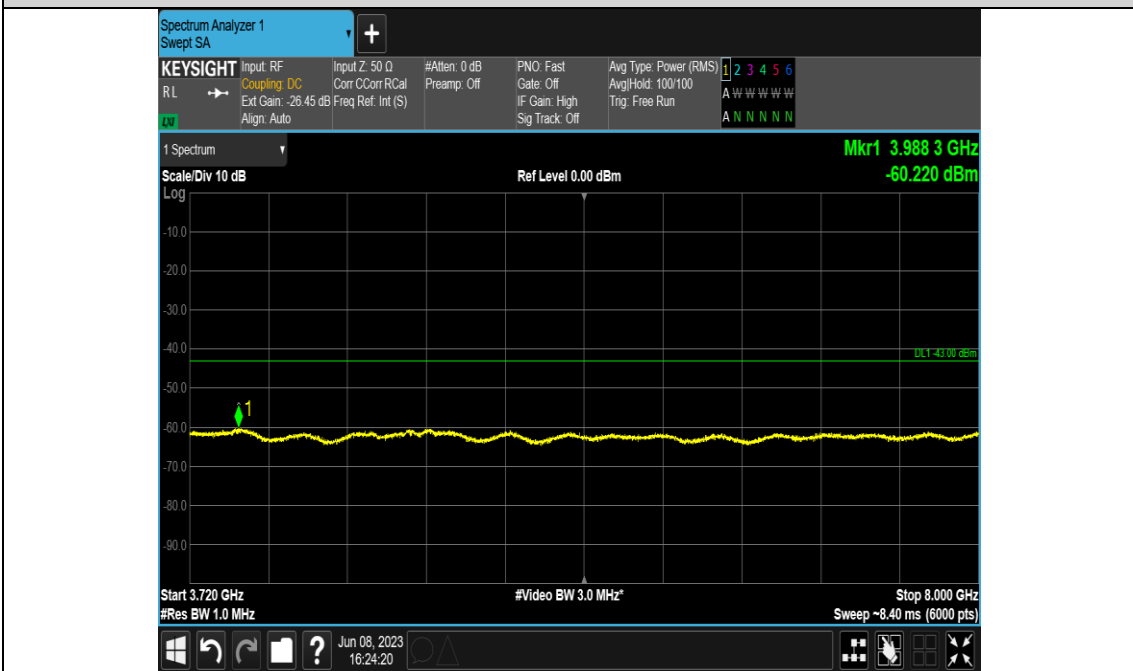

#### Test Graphs

Band48-10MHz-256QAM-55990-E-TM3.1A-30~3530

Band48-10MHz-256QAM-55990-E-TM3.1A-3720~8000

Band48-10MHz-256QAM-55990-E-TM3.1A-8000~40000

Band48-10MHz-256QAM-56690-E-TM3.1A-30~3530

Band48-10MHz-256QAM-56690-E-TM3.1A-3720~8000