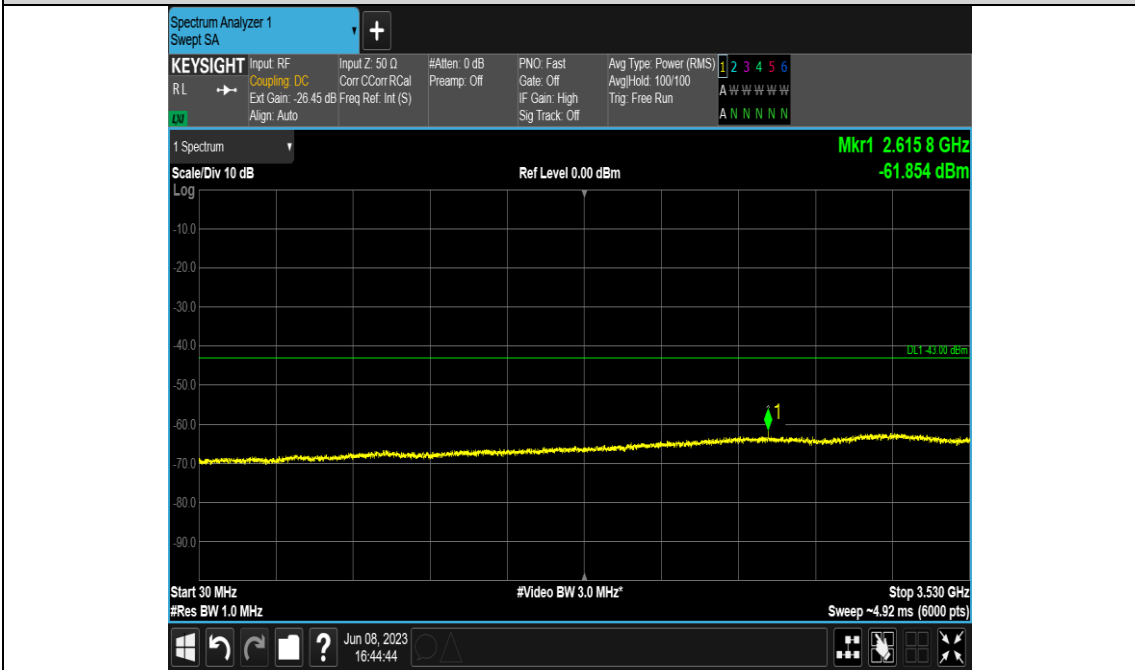

Band48-20MHz-256QAM-55990-E-TM3.1A-8000~40000

Band48-20MHz-256QAM-56640-E-TM3.1A-30~3530

Band48-20MHz-256QAM-56640-E-TM3.1A-3720~8000

Band48-20MHz-256QAM-56640-E-TM3.1A-8000~40000

Band48-20MHz-QPSK-55340-E-TM1.1-30~3530