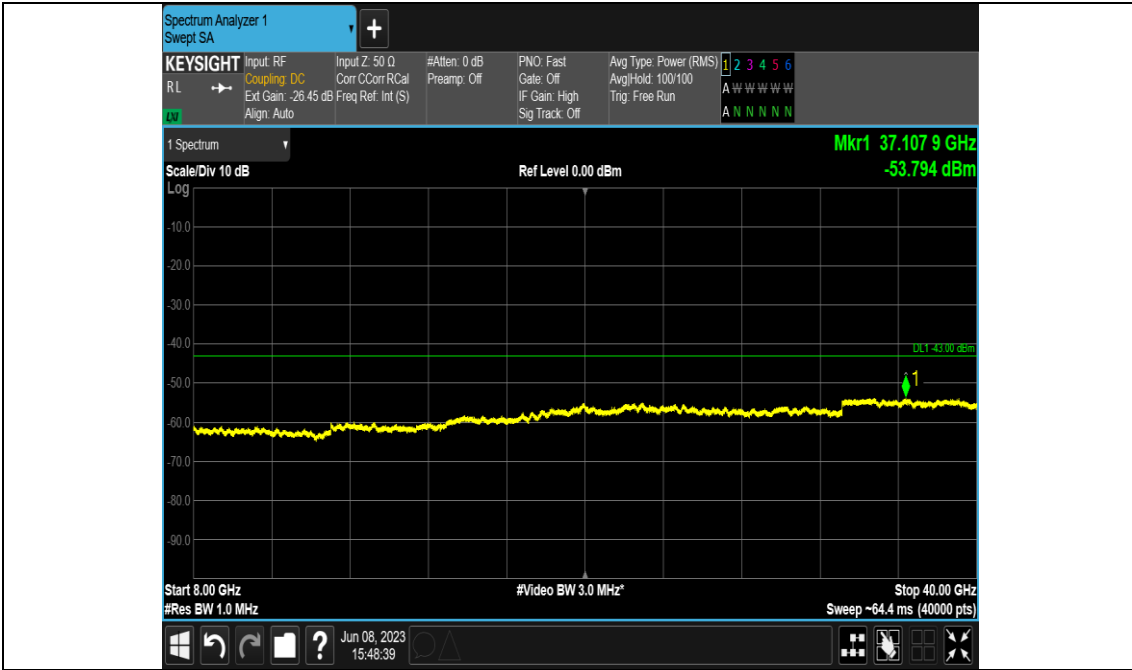

Band48-20MHz-256QAM-55340-E-TM3.1A-30~3530

Band48-20MHz-256QAM-55340-E-TM3.1A-3720~8000

Band48-20MHz-256QAM-55340-E-TM3.1A-8000~40000

Band48-20MHz-256QAM-55990-E-TM3.1A-30~3530

Band48-20MHz-256QAM-55990-E-TM3.1A-3720~8000