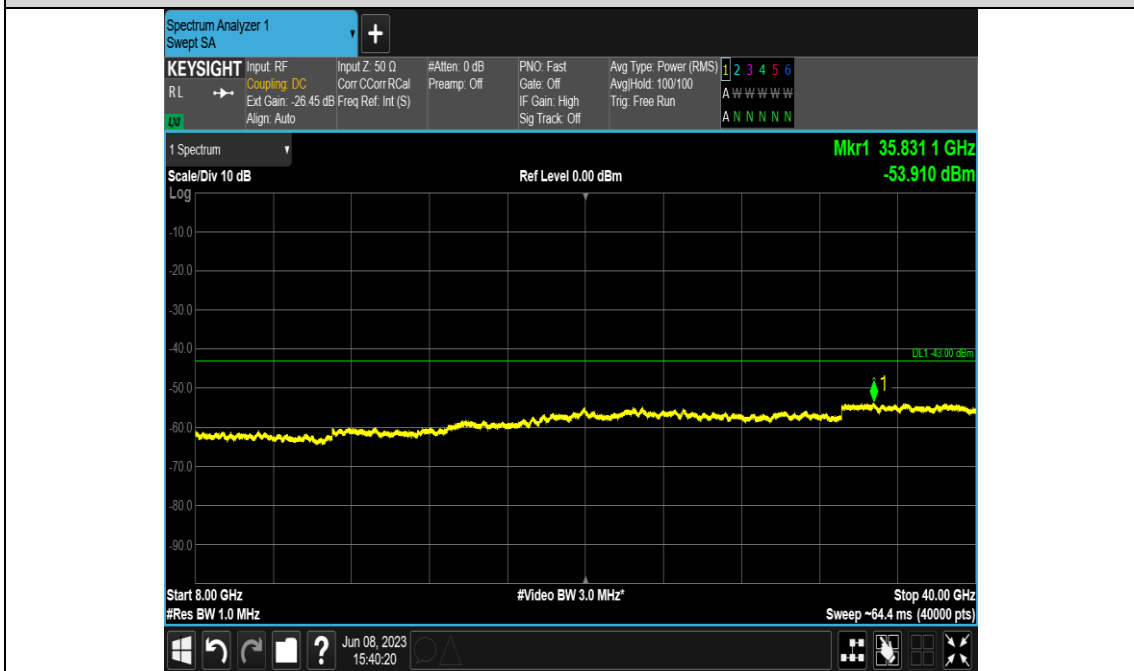

#### Test Graphs

Band48-10MHz-256QAM-55990-E-TM3.1A-30~3530

Band48-10MHz-256QAM-55990-E-TM3.1A-3720~8000

Band48-10MHz-256QAM-55990-E-TM3.1A-8000~40000

Band48-10MHz-256QAM-56690-E-TM3.1A-30~3530

Band48-10MHz-256QAM-56690-E-TM3.1A-3720~8000

Band48-10MHz-256QAM-56690-E-TM3.1A-8000~40000

Band48-10MHz-QPSK-55290-E-TM1.1-30~3530

Band48-10MHz-QPSK-55290-E-TM1.1-3720~8000

Band48-10MHz-QPSK-55290-E-TM1.1-8000~40000

Band48-10MHz-QPSK-55990-E-TM1.1-30~3530