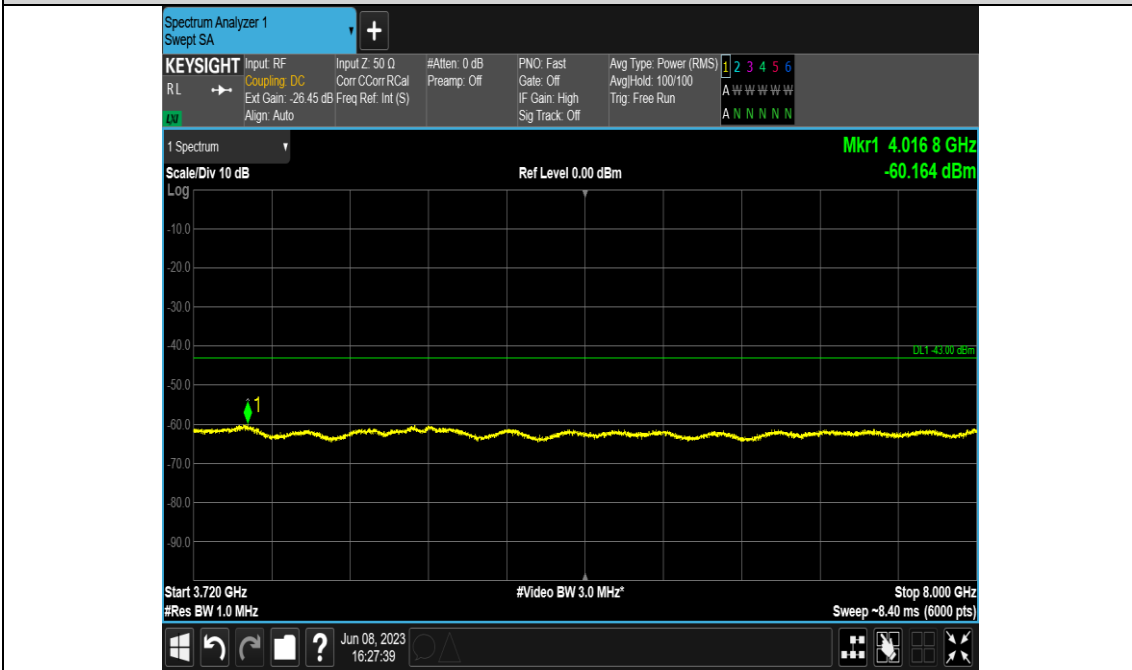

Band48-20MHz-256QAM-56640-E-TM3.1A-3720~8000