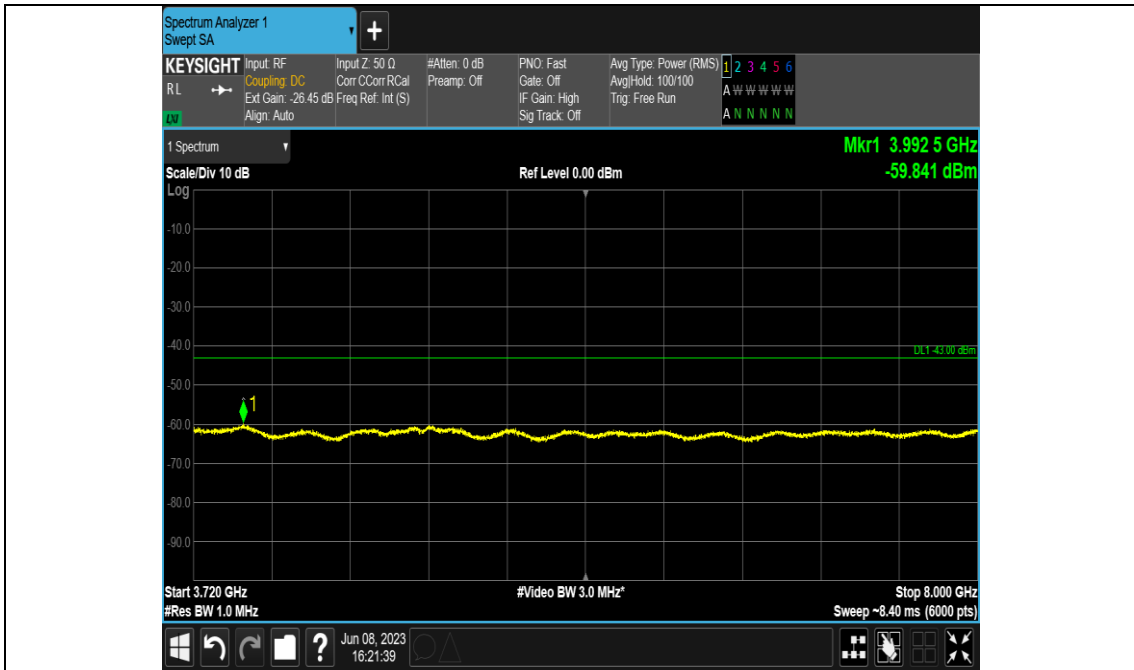

#### Test Graphs

Band48-10MHz-256QAM-55990-E-TM3.1A-30~3530

Band48-10MHz-256QAM-55990-E-TM3.1A-3720~8000

Band48-10MHz-256QAM-55990-E-TM3.1A-8000~40000

Band48-10MHz-256QAM-56690-E-TM3.1A-30~3530

Band48-10MHz-256QAM-56690-E-TM3.1A-3720~8000