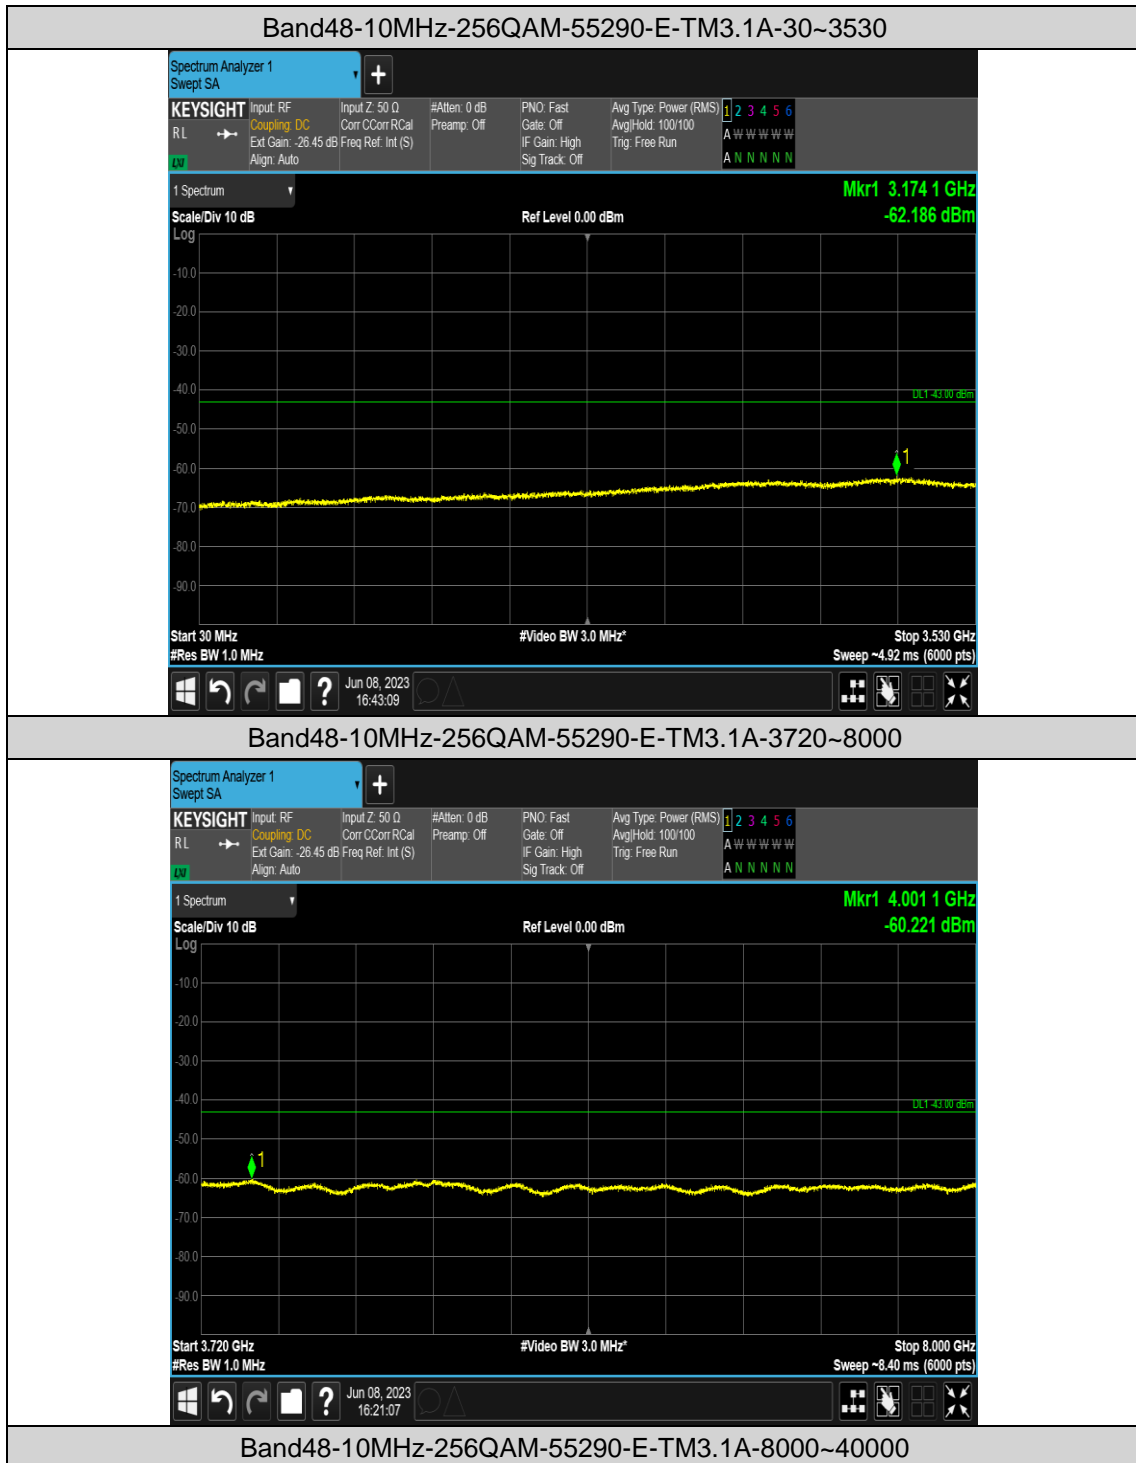

4)Test For ANT4 Test Result

Test Graphs