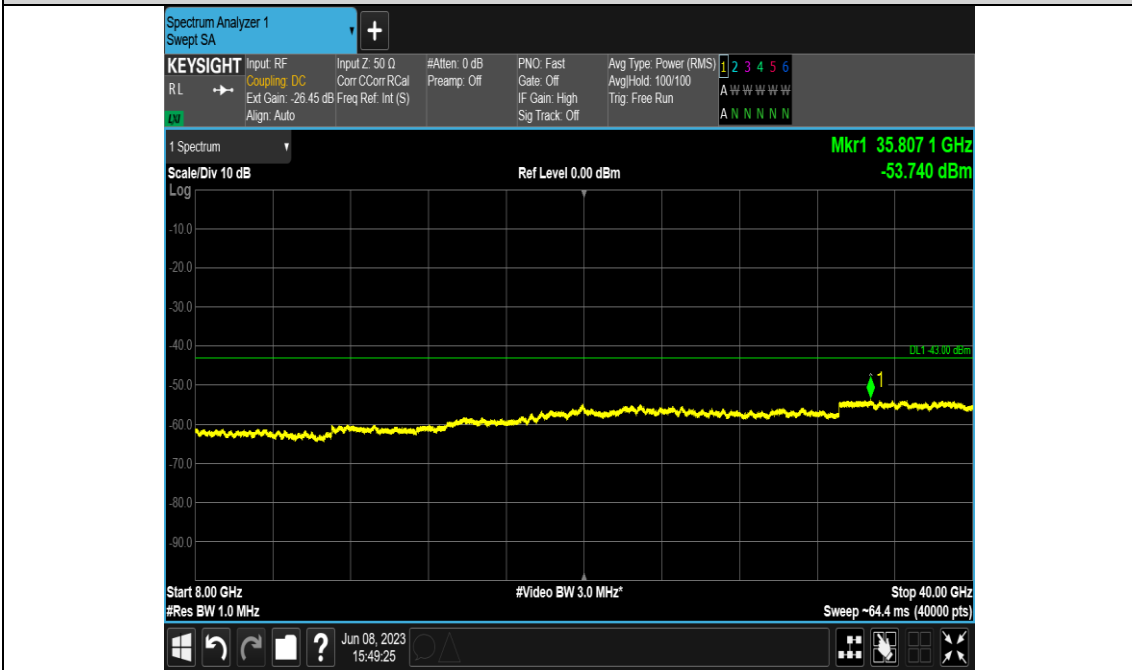

Band48-20MHz-256QAM-55990-E-TM3.1A-8000~40000