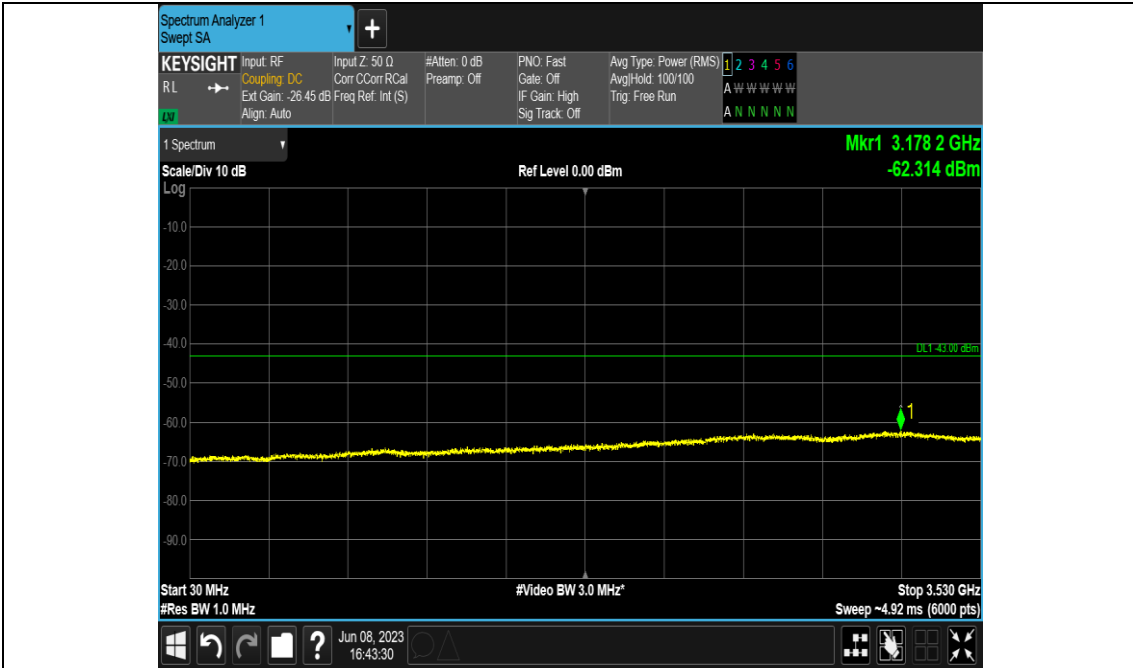

#### Test Graphs

Band48-10MHz-256QAM-55990-E-TM3.1A-30~3530

Band48-10MHz-256QAM-55990-E-TM3.1A-3720~8000

Band48-10MHz-256QAM-55990-E-TM3.1A-8000~40000

Band48-10MHz-256QAM-56690-E-TM3.1A-30~3530

Band48-10MHz-256QAM-56690-E-TM3.1A-3720~8000