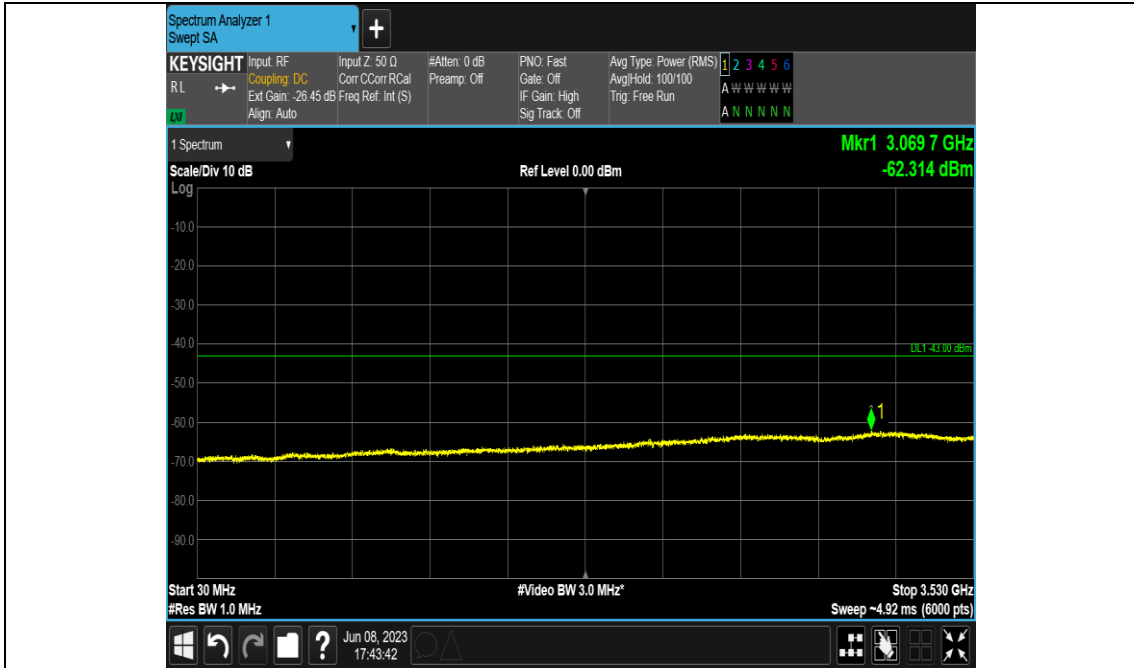

Band48-20MHz-QPSK-55990-E-TM1.1-30~3530