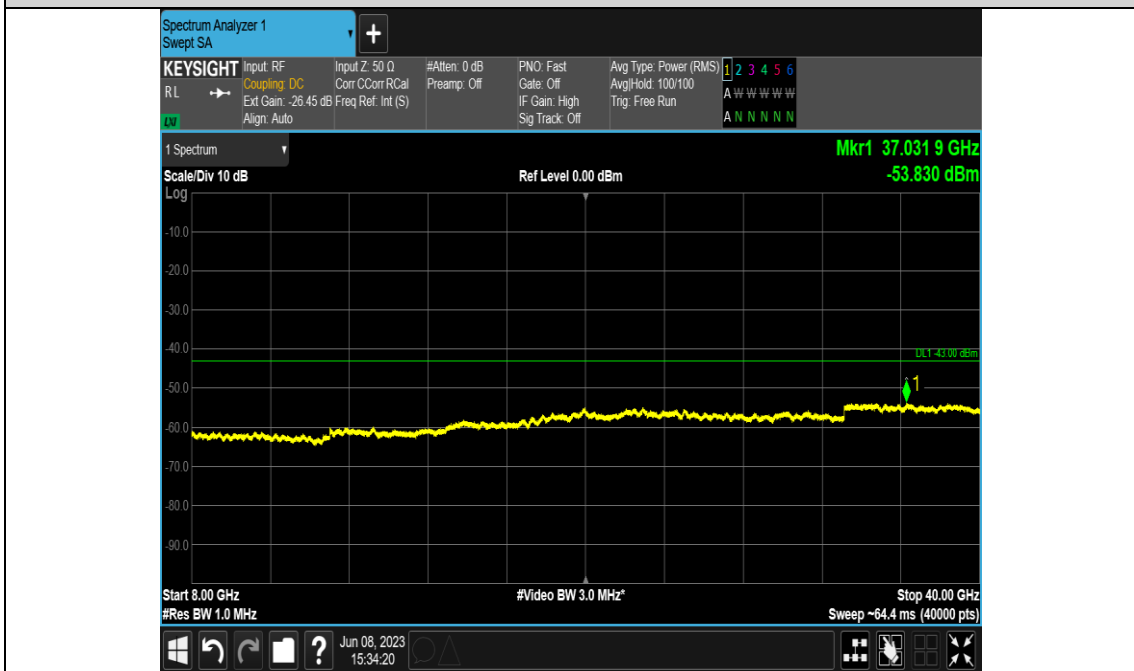

Band48-20MHz-QPSK-55340-E-TM1.1-8000~40000