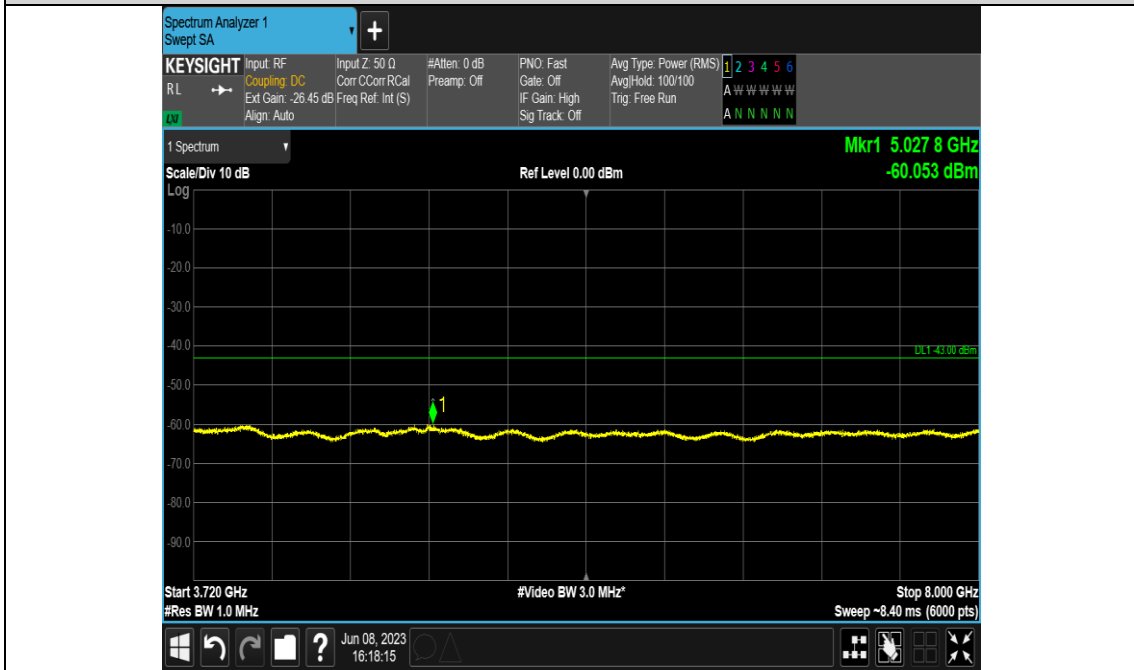

Band48-20MHz-256QAM-55990-E-TM3.1A-8000~40000

Band48-20MHz-256QAM-56640-E-TM3.1A-30~3530

Band48-20MHz-256QAM-56640-E-TM3.1A-3720~8000

Band48-20MHz-256QAM-56640-E-TM3.1A-8000~40000

Band48-20MHz-QPSK-55340-E-TM1.1-30~3530