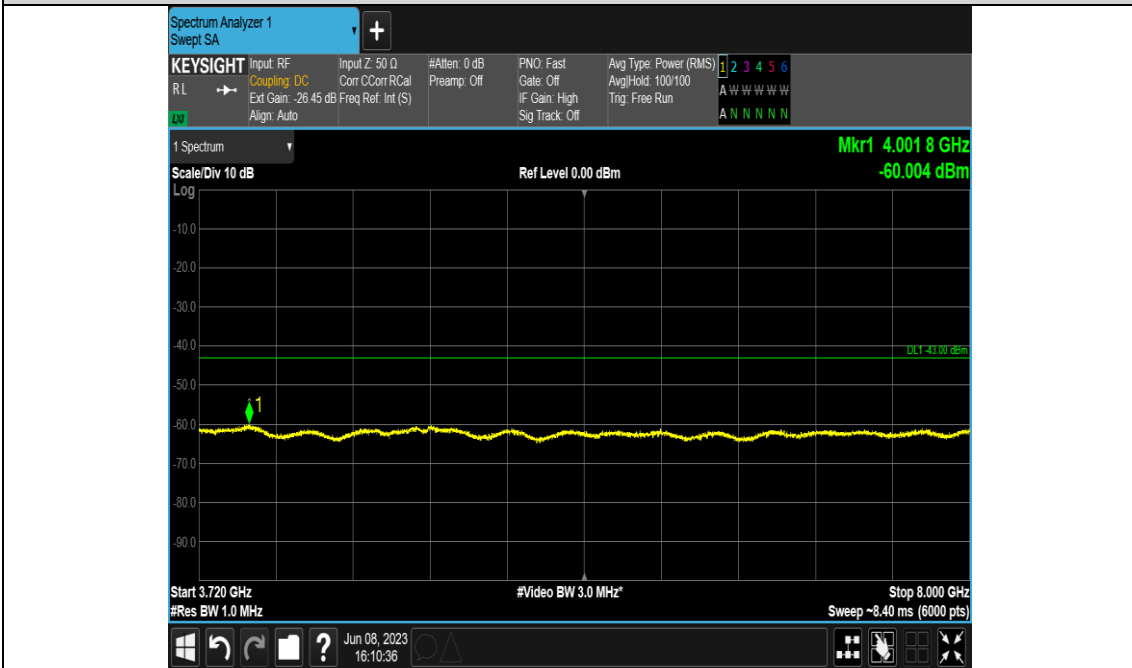

Band48-20MHz-256QAM-55990-E-TM3.1A-30~3530

Band48-20MHz-256QAM-55990-E-TM3.1A-3720~8000

Band48-20MHz-256QAM-55990-E-TM3.1A-8000~40000

Band48-20MHz-256QAM-56640-E-TM3.1A-30~3530

Band48-20MHz-256QAM-56640-E-TM3.1A-3720~8000