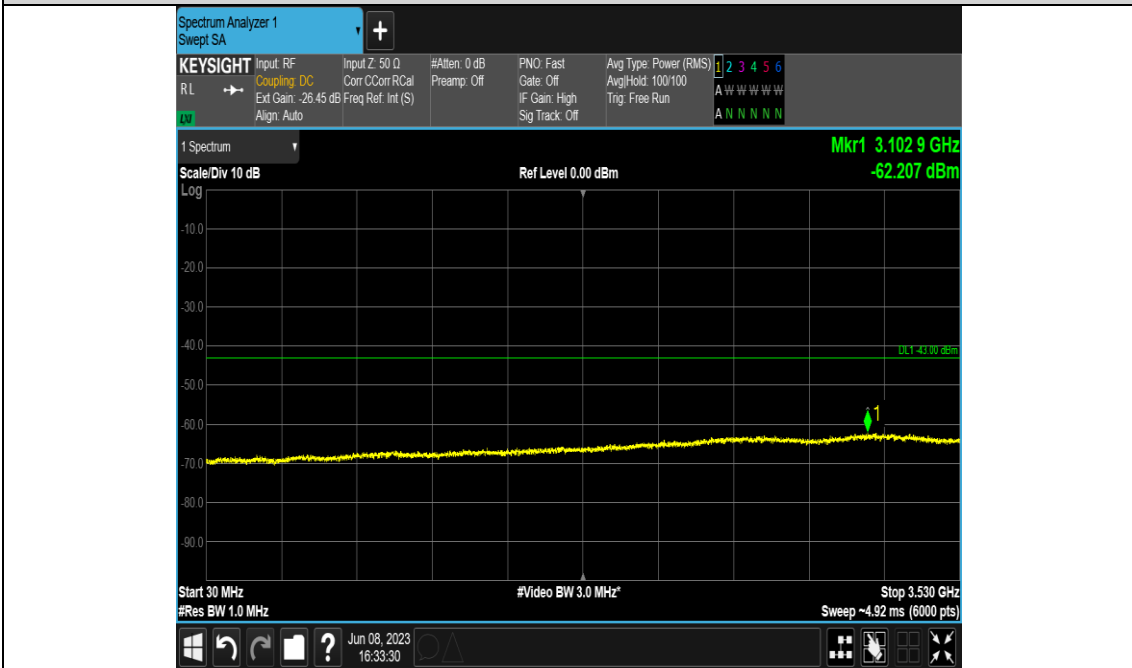

Band48-10MHz-QPSK-56690-E-TM1.1-30~3530

Band48-10MHz-QPSK-56690-E-TM1.1-3720~8000

Band48-10MHz-QPSK-56690-E-TM1.1-8000~40000

Band48-20MHz-256QAM-55340-E-TM3.1A-30~3530

Band48-20MHz-256QAM-55340-E-TM3.1A-3720~8000

Band48-20MHz-256QAM-55340-E-TM3.1A-8000~40000

Band48-20MHz-256QAM-55990-E-TM3.1A-30~3530

Band48-20MHz-256QAM-55990-E-TM3.1A-3720~8000

Band48-20MHz-256QAM-55990-E-TM3.1A-8000~40000

Band48-20MHz-256QAM-56640-E-TM3.1A-30~3530