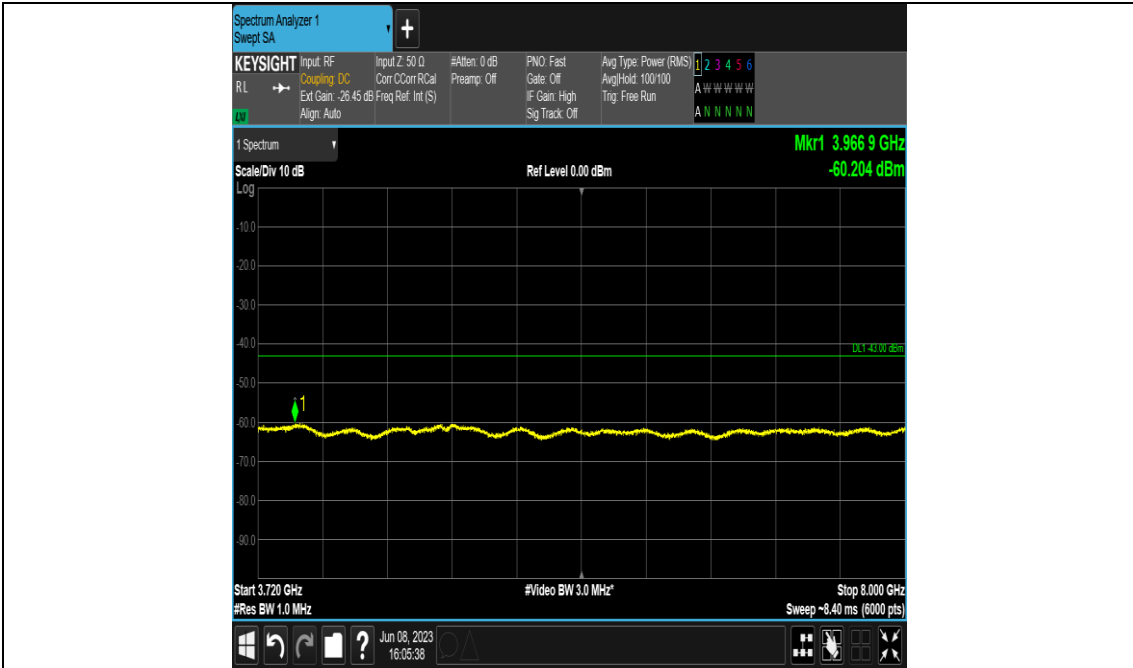

Band48-20MHz-QPSK-56640-E-TM1.1-8000~40000

2)Test For ANT2 Test Result

Test Graphs

Band48-10MHz-256QAM-55990-E-TM3.1A-30~3530

Band48-10MHz-256QAM-55990-E-TM3.1A-3720~8000

Band48-10MHz-256QAM-55990-E-TM3.1A-8000~40000