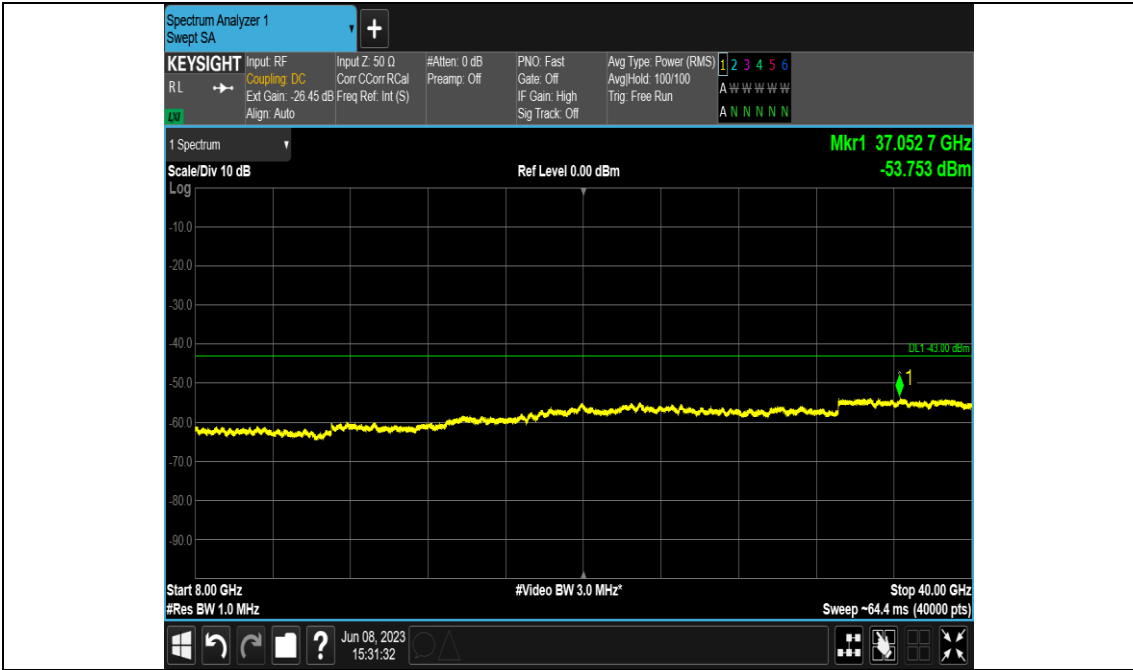

Band48-10MHz-QPSK-56690-E-TM1.1-8000~40000

Band48-20MHz-256QAM-55340-E-TM3.1A-30~3530

Band48-20MHz-256QAM-55340-E-TM3.1A-3720~8000

Band48-20MHz-256QAM-55340-E-TM3.1A-8000~40000

Band48-20MHz-256QAM-55990-E-TM3.1A-30~3530