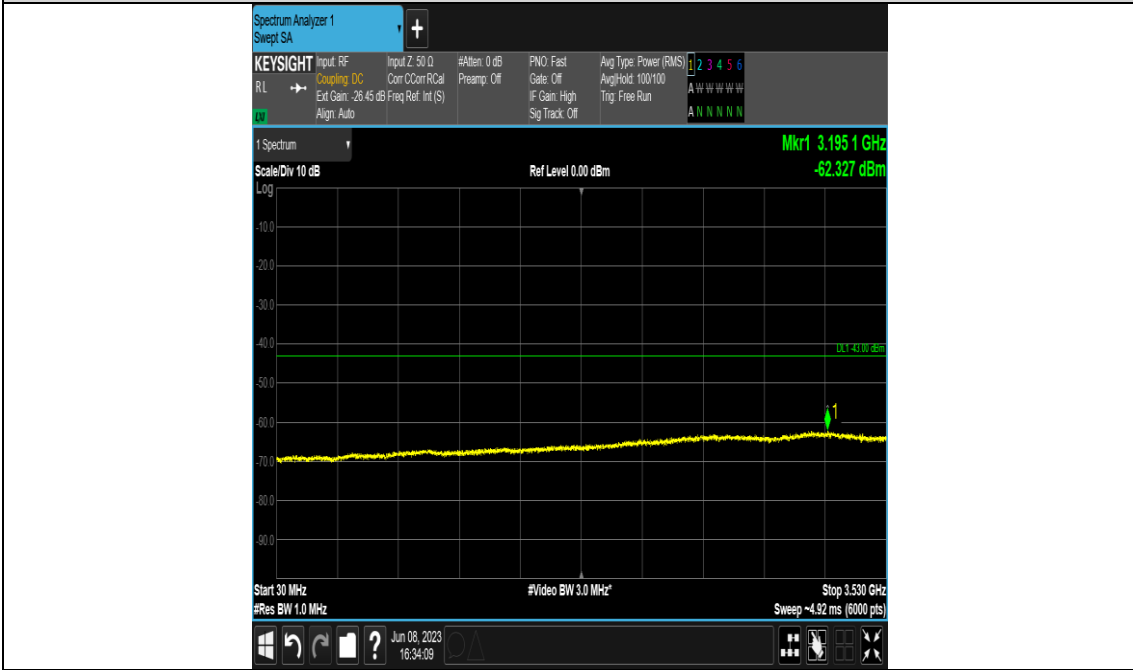

Band48-20MHz-QPSK-55340-E-TM1.1-30~3530