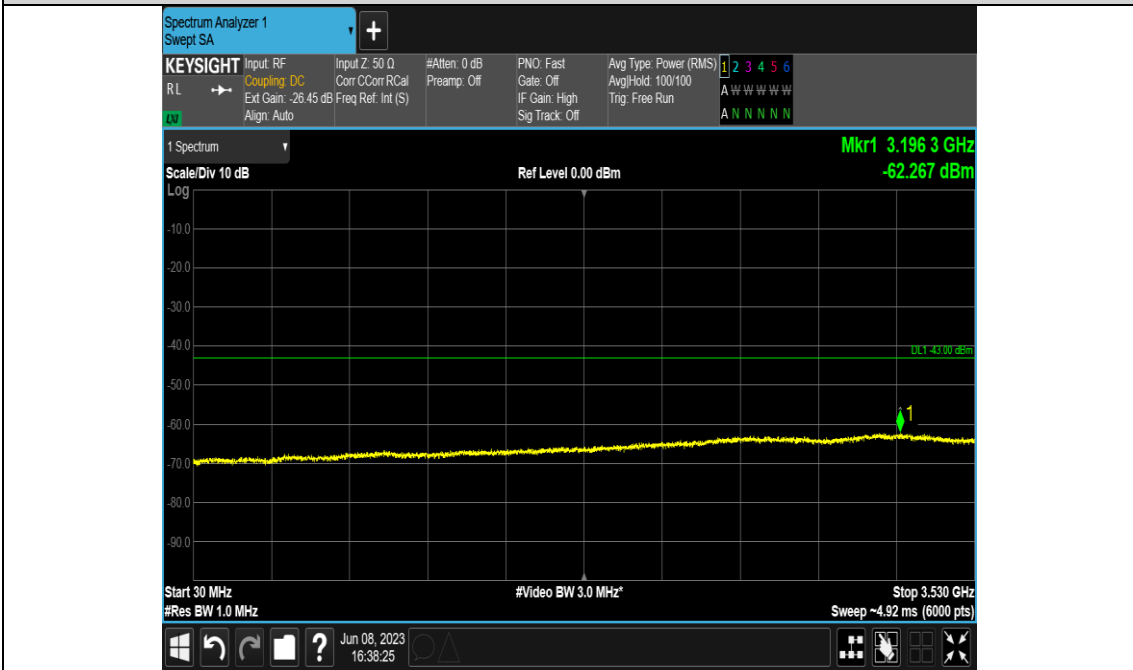

Band48-10MHz-QPSK-56690-E-TM1.1-8000~40000

Band48-20MHz-256QAM-55340-E-TM3.1A-30~3530

Band48-20MHz-256QAM-55340-E-TM3.1A-3720~8000

Band48-20MHz-256QAM-55340-E-TM3.1A-8000~40000

Band48-20MHz-256QAM-55990-E-TM3.1A-30~3530