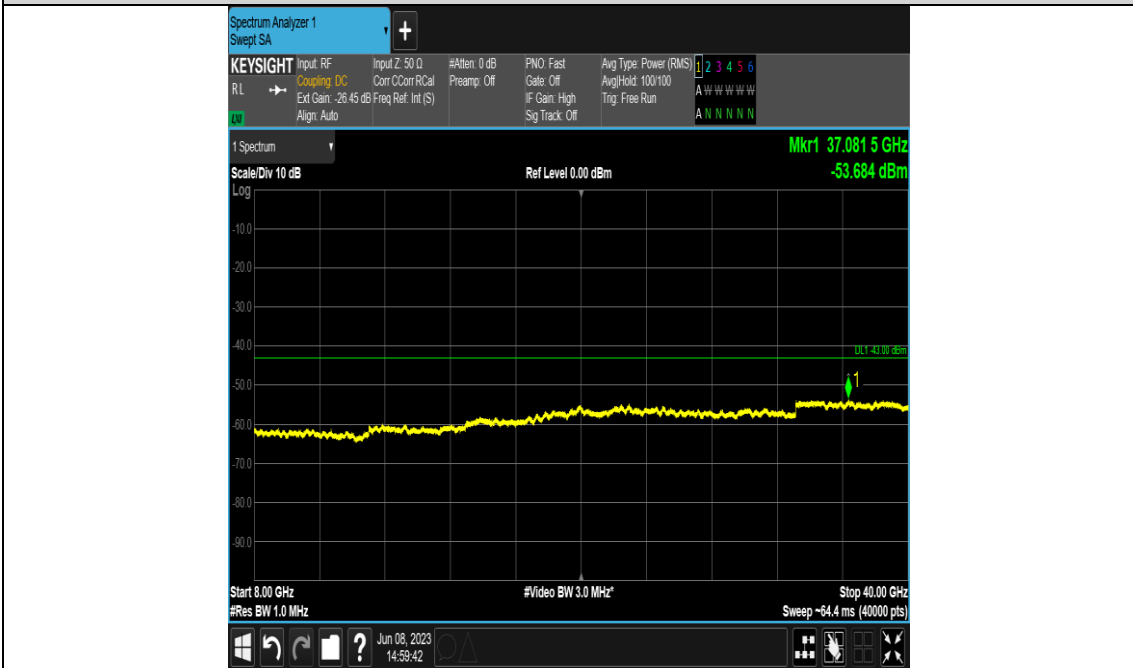

Band48-20MHz-256QAM-55340-E-TM3.1A-8000~40000

Band48-20MHz-256QAM-55990-E-TM3.1A-30~3530

Band48-20MHz-256QAM-55990-E-TM3.1A-3720~8000

Band48-20MHz-256QAM-55990-E-TM3.1A-8000~40000

Band48-20MHz-256QAM-56640-E-TM3.1A-30~3530

Band48-20MHz-256QAM-56640-E-TM3.1A-3720~8000

Band48-20MHz-256QAM-56640-E-TM3.1A-8000~40000

Band48-20MHz-QPSK-55340-E-TM1.1-30~3530

Band48-20MHz-QPSK-55340-E-TM1.1-3720~8000

Band48-20MHz-QPSK-55340-E-TM1.1-8000~40000