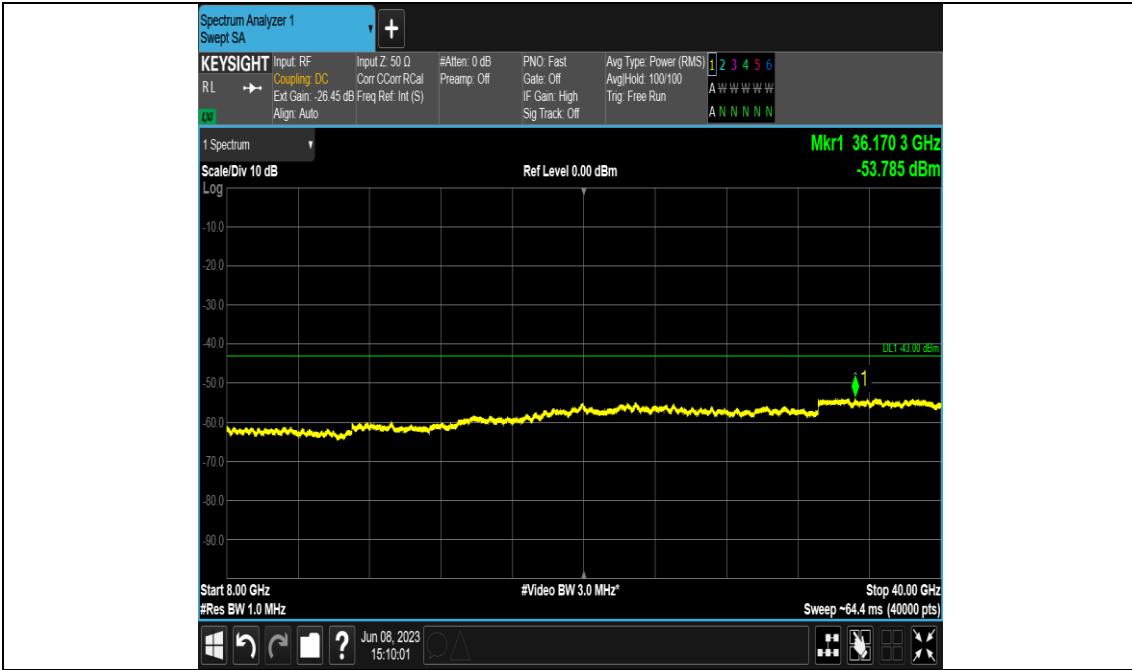

Band48-10MHz-256QAM-56690-E-TM3.1A-8000~40000