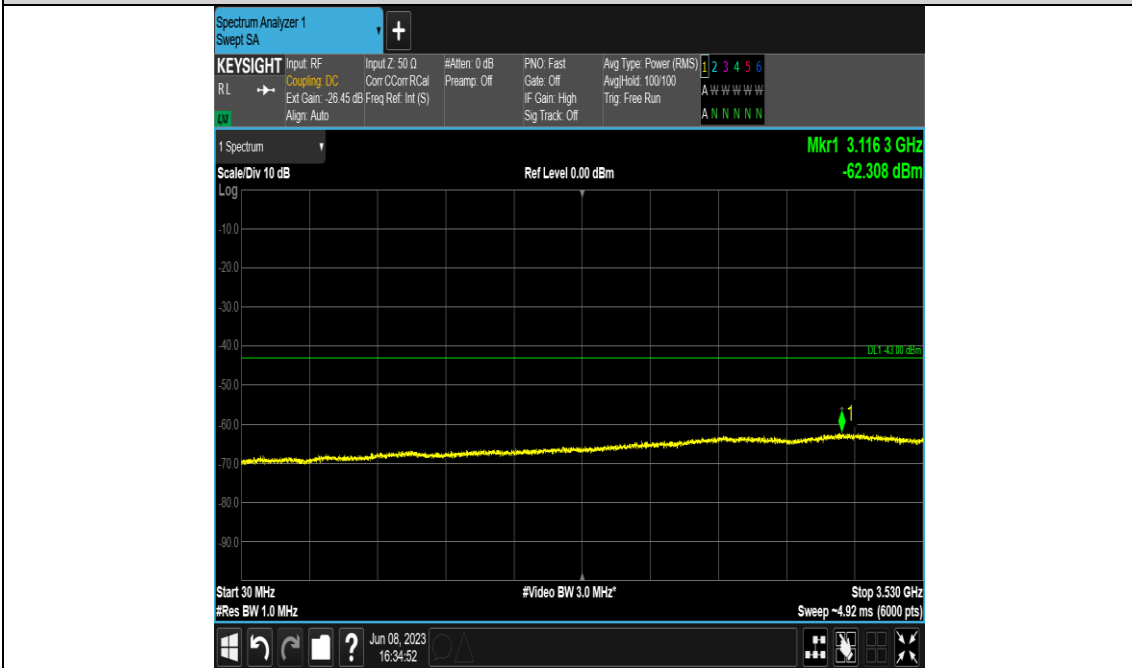

Band48-20MHz-QPSK-56640-E-TM1.1-8000~40000

2)Test For ANT2 Test Result

Test Graphs

Band48-10MHz-256QAM-55990-E-TM3.1A-30~3530

Band48-10MHz-256QAM-55990-E-TM3.1A-3720~8000

Band48-10MHz-256QAM-55990-E-TM3.1A-8000~40000