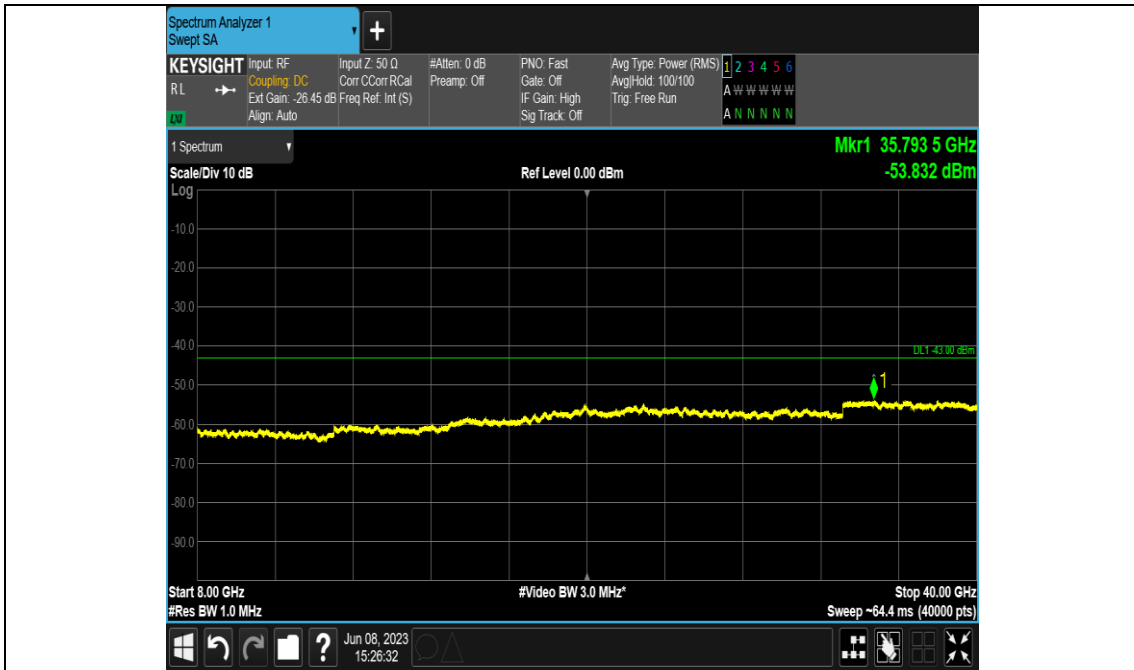

Band48-10MHz-256QAM-56690-E-TM3.1A-8000~40000