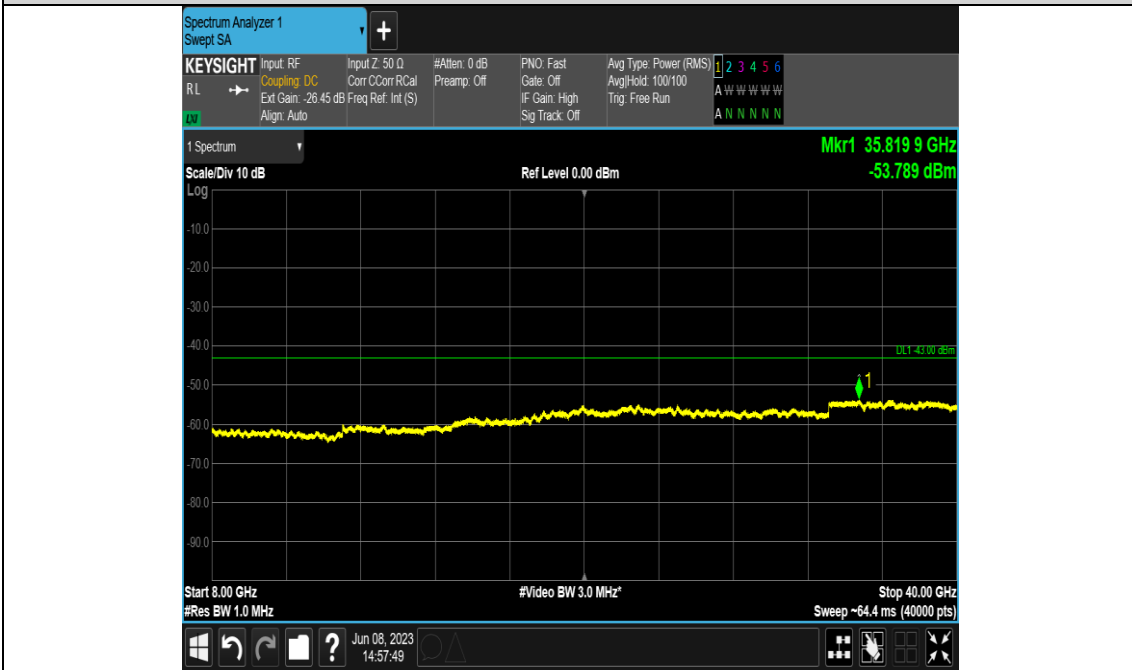

Band48-10MHz-QPSK-56690-E-TM1.1-30~3530

Band48-10MHz-QPSK-56690-E-TM1.1-3720~8000

Band48-10MHz-QPSK-56690-E-TM1.1-8000~40000

Band48-20MHz-256QAM-55340-E-TM3.1A-30~3530

Band48-20MHz-256QAM-55340-E-TM3.1A-3720~8000

Band48-20MHz-256QAM-55340-E-TM3.1A-8000~40000

Band48-20MHz-256QAM-55990-E-TM3.1A-30~3530

Band48-20MHz-256QAM-55990-E-TM3.1A-3720~8000

Band48-20MHz-256QAM-55990-E-TM3.1A-8000~40000

Band48-20MHz-256QAM-56640-E-TM3.1A-30~3530