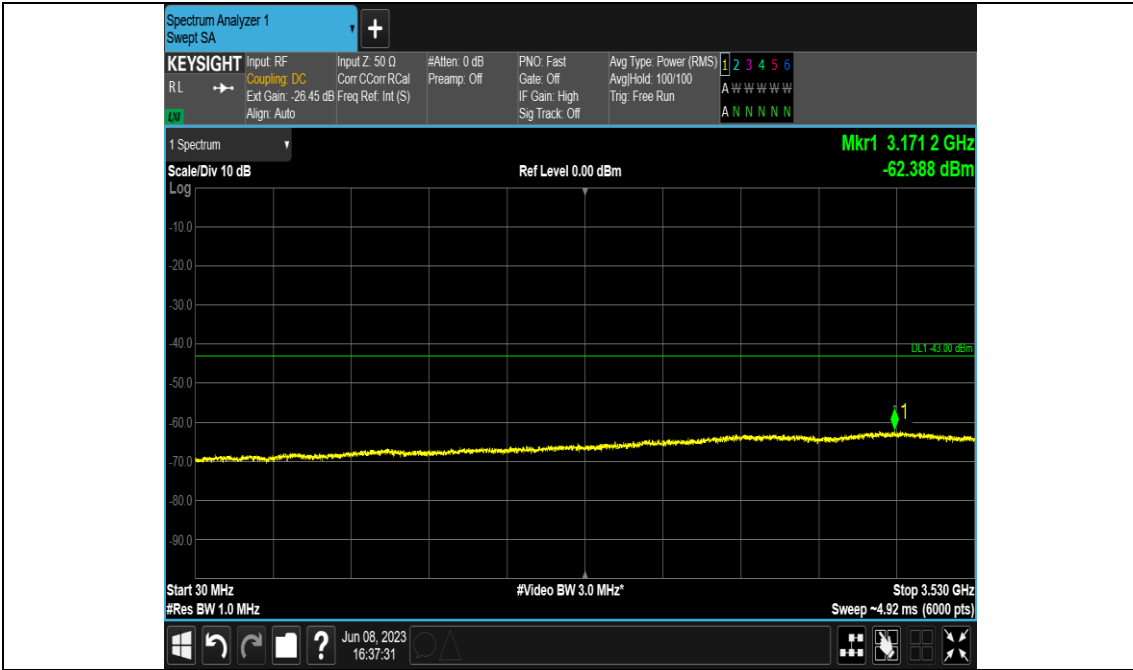

3)Test For ANT3 Test Result

Test Graphs

Band48-10MHz-256QAM-55990-E-TM3.1A-30~3530

Band48-10MHz-256QAM-55990-E-TM3.1A-3720~8000

Band48-10MHz-256QAM-55990-E-TM3.1A-8000~40000

Band48-10MHz-256QAM-56690-E-TM3.1A-30~3530