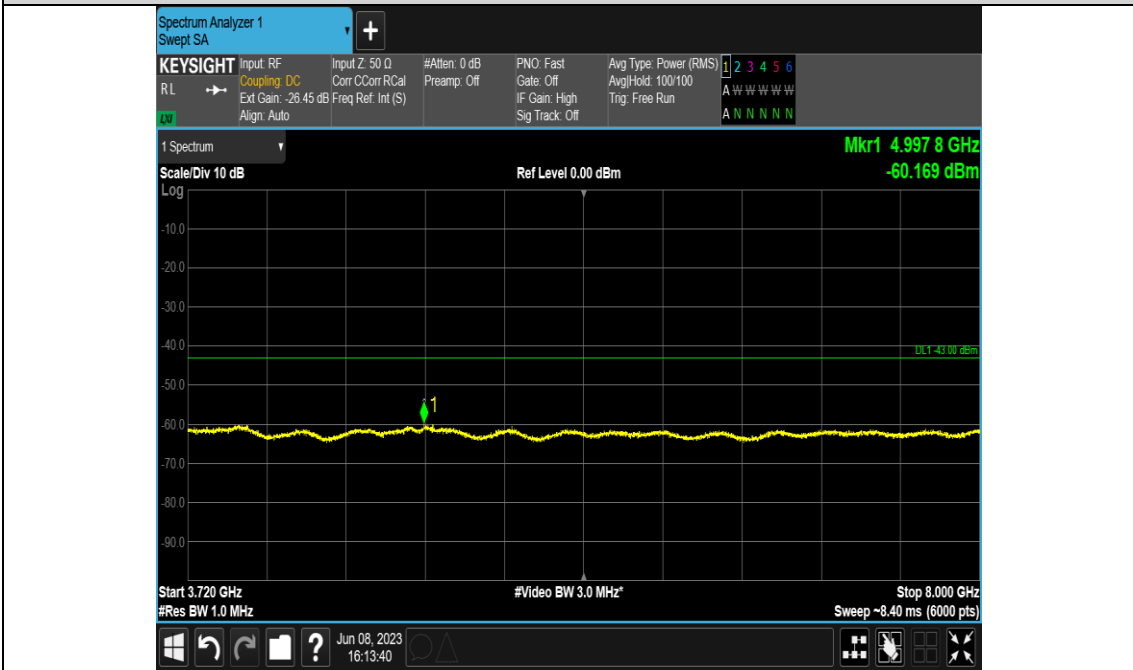

Band48-10MHz-256QAM-56690-E-TM3.1A-3720~8000