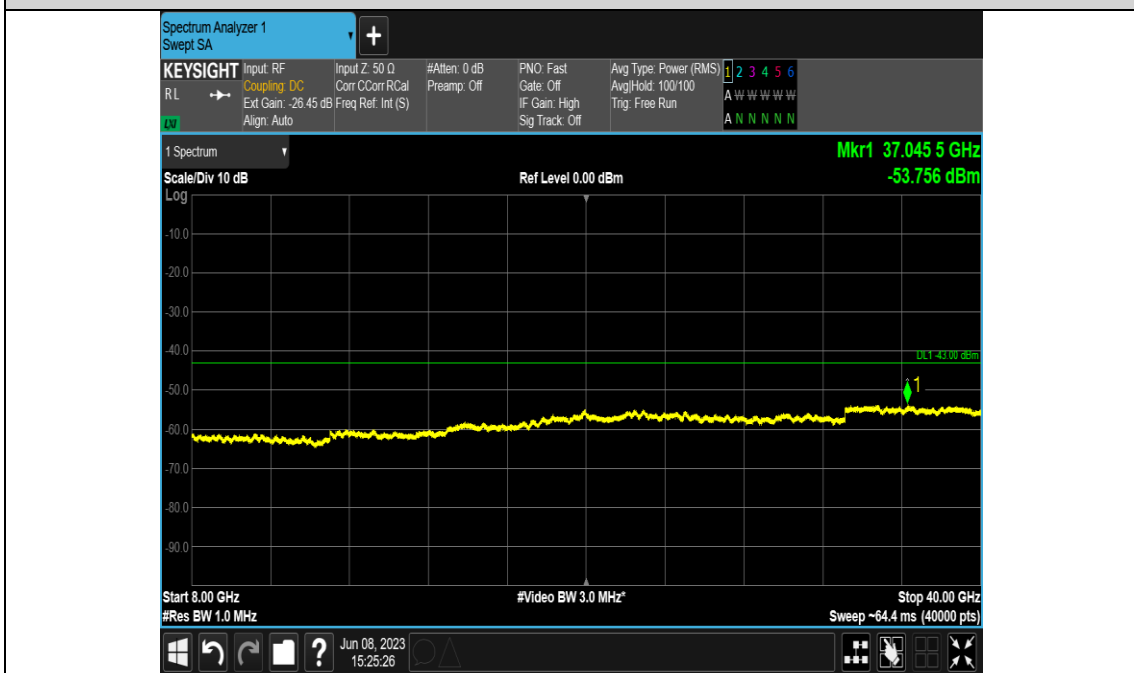

3)Test For ANT3 Test Result

Test Graphs

Band48-10MHz-256QAM-55990-E-TM3.1A-30~3530

Band48-10MHz-256QAM-55990-E-TM3.1A-3720~8000

Band48-10MHz-256QAM-55990-E-TM3.1A-8000~40000

Band48-10MHz-256QAM-56690-E-TM3.1A-30~3530