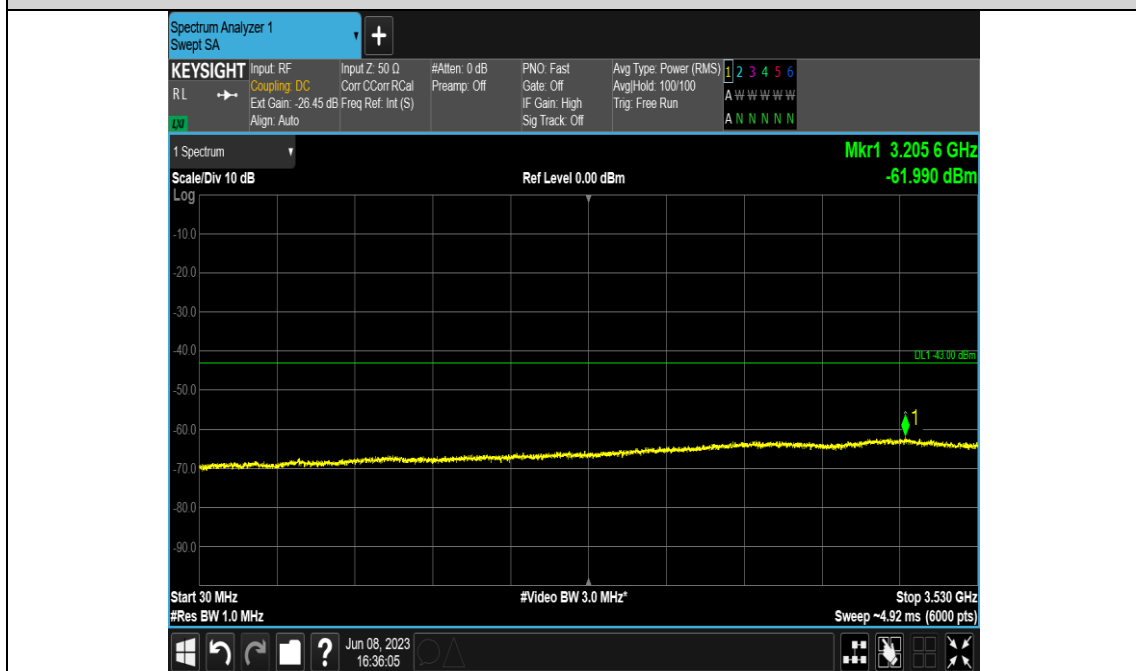

Band48-20MHz-QPSK-55340-E-TM1.1-30~3530