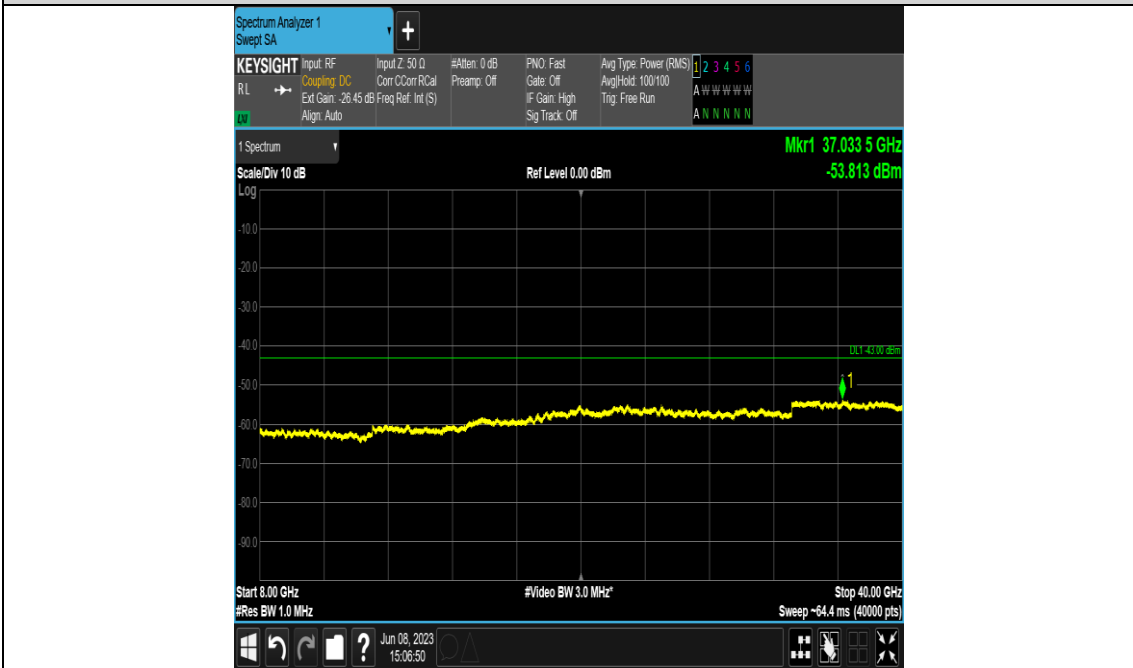

Band48-20MHz-QPSK-56640-E-TM1.1-8000~40000

2)Test For ANT2 Test Result

Test Graphs

Band48-10MHz-256QAM-55990-E-TM3.1A-30~3530

Band48-10MHz-256QAM-55990-E-TM3.1A-3720~8000

Band48-10MHz-256QAM-55990-E-TM3.1A-8000~40000