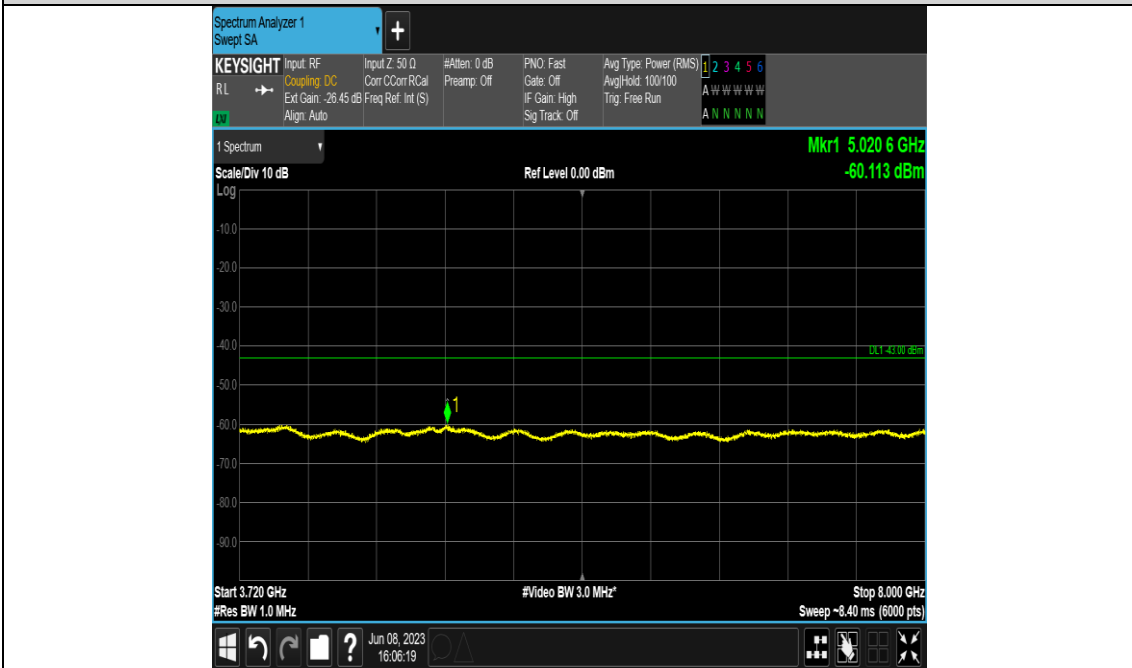

Band48-10MHz-256QAM-56690-E-TM3.1A-3720~8000