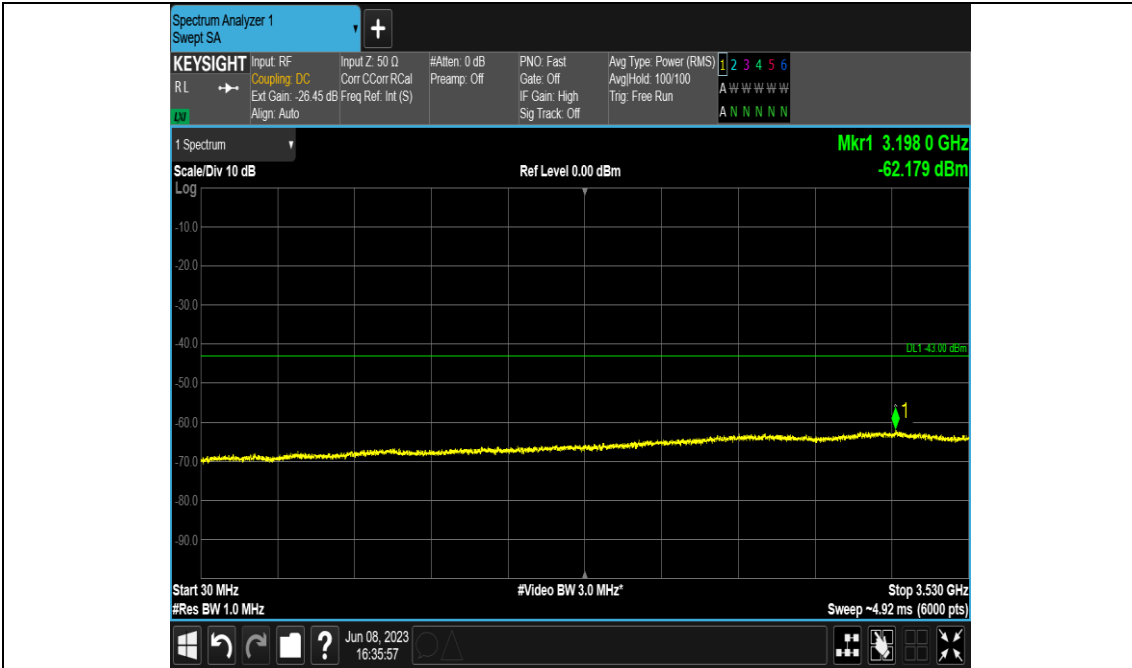

Band48-20MHz-256QAM-55990-E-TM3.1A-30~3530

Band48-20MHz-256QAM-55990-E-TM3.1A-3720~8000

Band48-20MHz-256QAM-55990-E-TM3.1A-8000~40000

Band48-20MHz-256QAM-56640-E-TM3.1A-30~3530

Band48-20MHz-256QAM-56640-E-TM3.1A-3720~8000