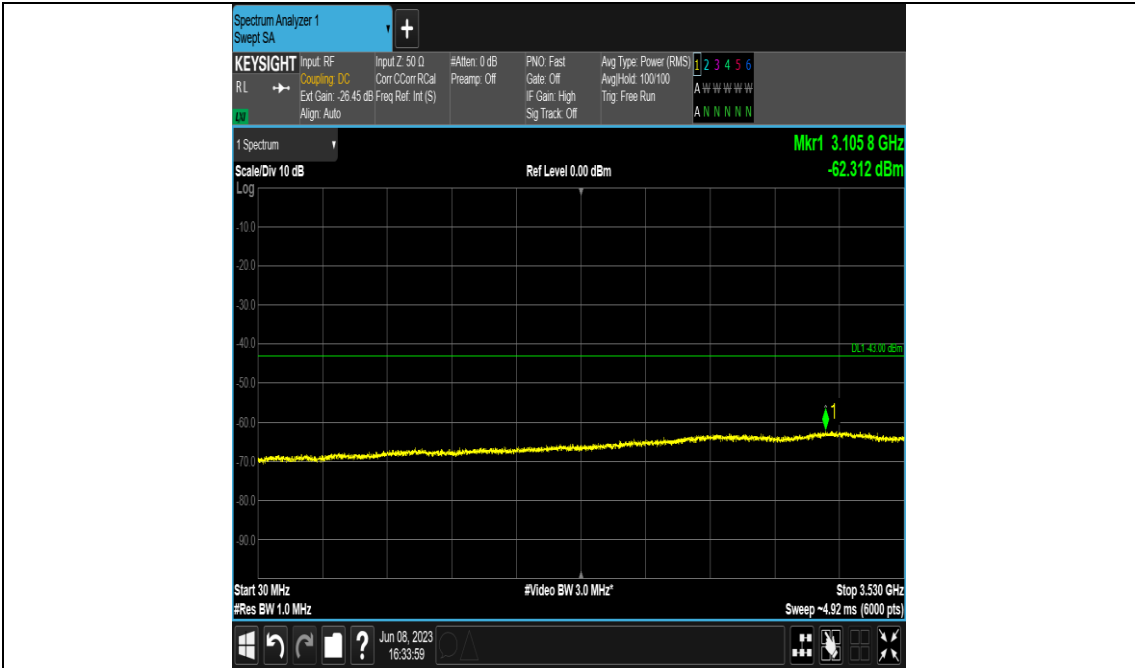

Band48-20MHz-256QAM-55340-E-TM3.1A-8000~40000

Band48-20MHz-256QAM-55990-E-TM3.1A-30~3530

Band48-20MHz-256QAM-55990-E-TM3.1A-3720~8000

Band48-20MHz-256QAM-55990-E-TM3.1A-8000~40000

Band48-20MHz-256QAM-56640-E-TM3.1A-30~3530