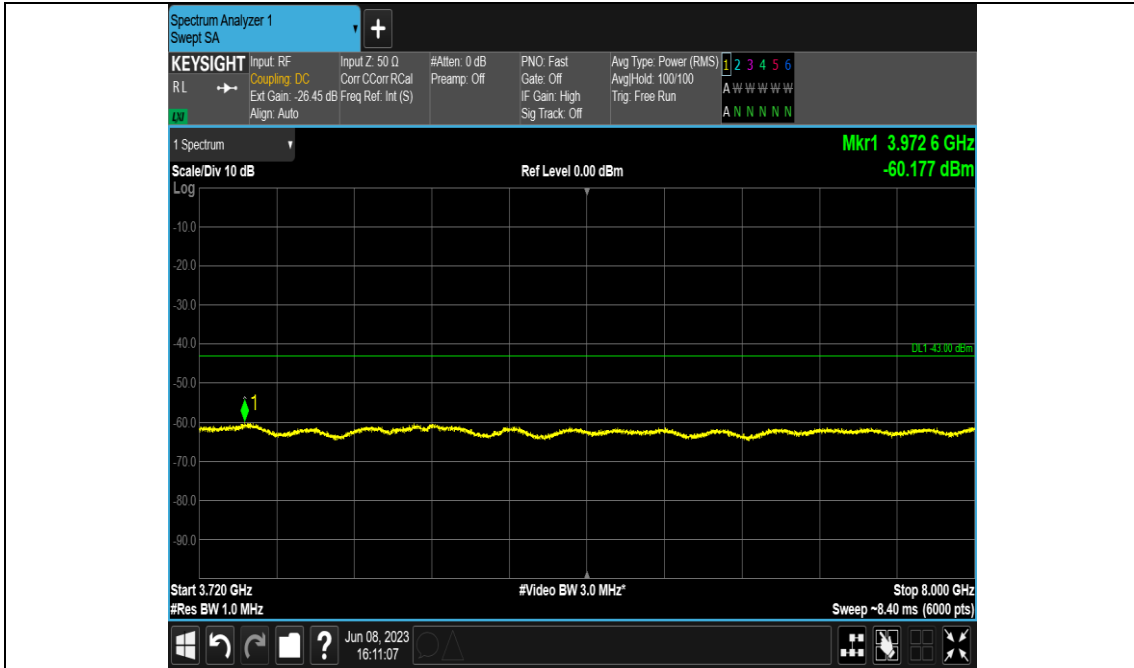

Band48-20MHz-QPSK-55340-E-TM1.1-3720~8000