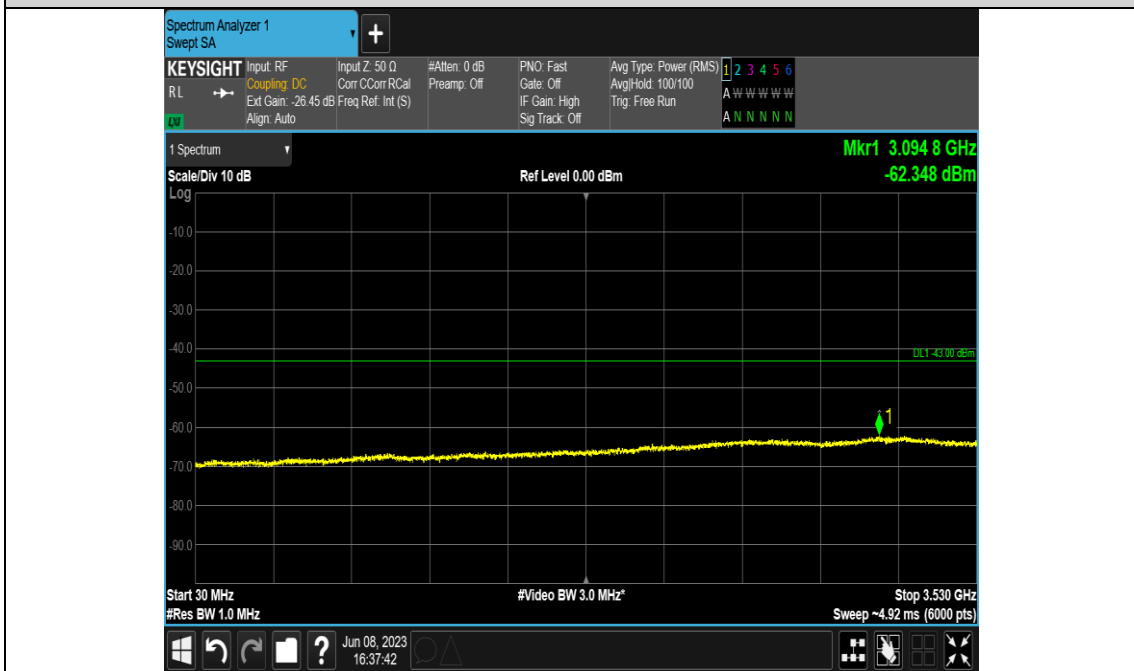

Band48-10MHz-QPSK-55290-E-TM1.1-30~3530