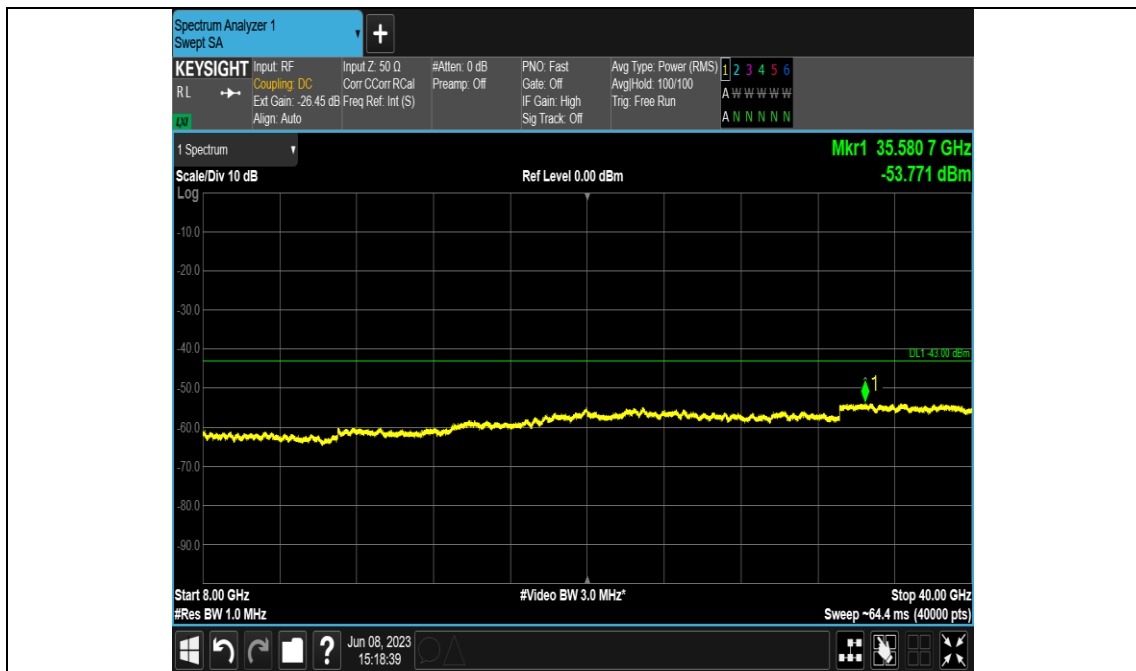

Band48-20MHz-256QAM-56640-E-TM3.1A-8000~40000