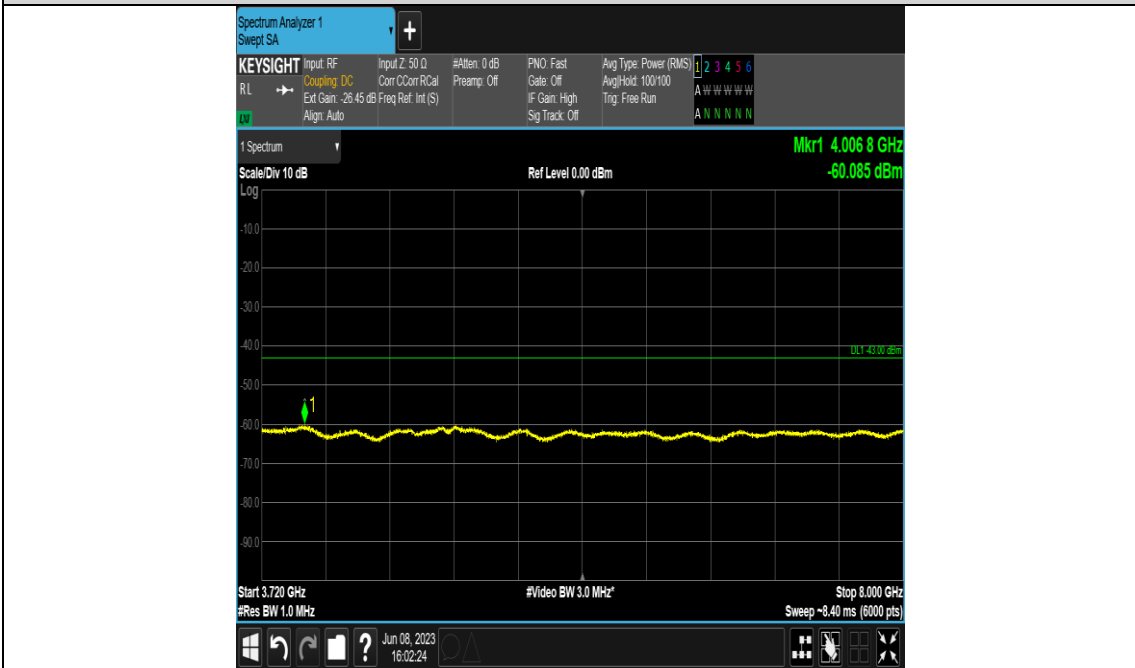

Band48-20MHz-256QAM-56640-E-TM3.1A-3720~8000