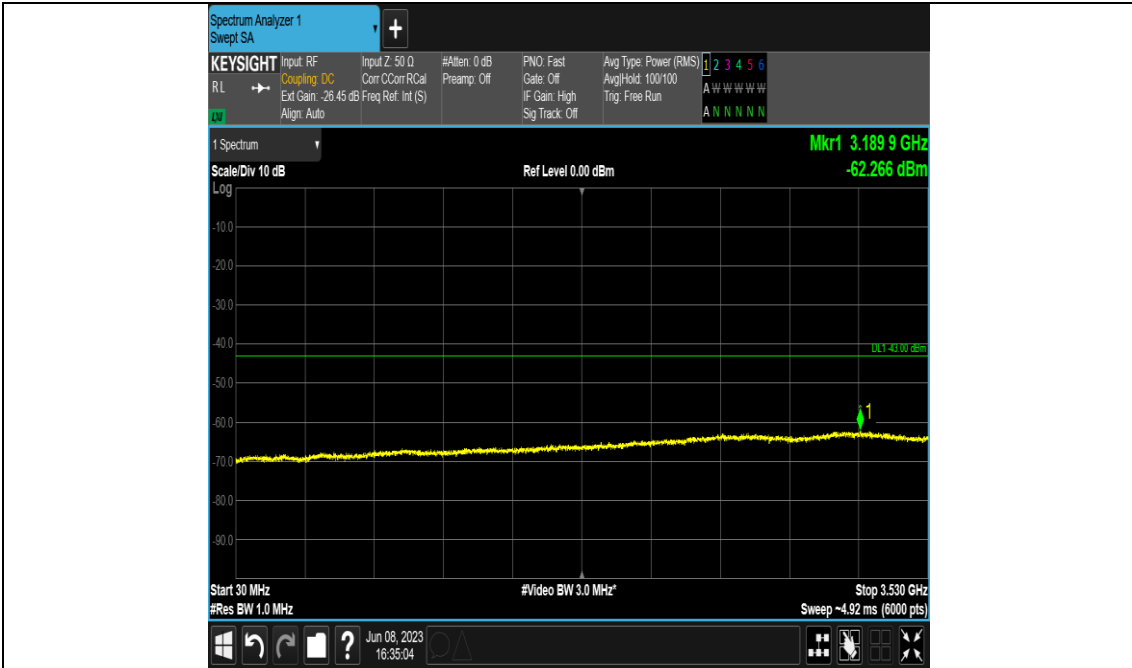

Band48-10MHz-256QAM-56690-E-TM3.1A-30~3530