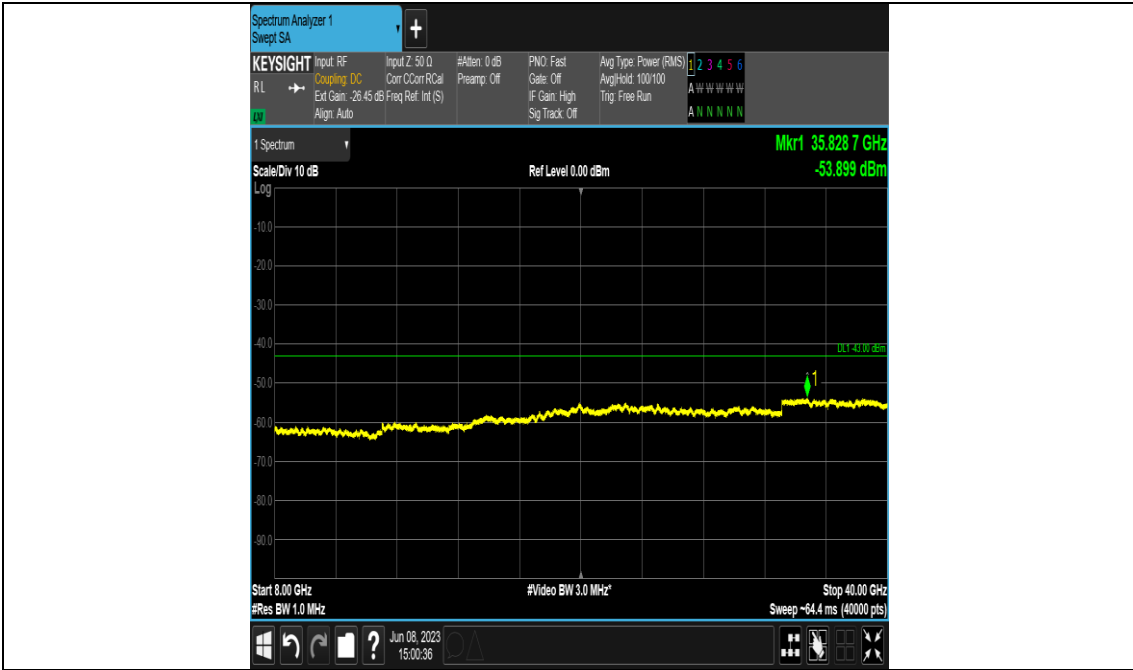

Band48-20MHz-256QAM-56640-E-TM3.1A-8000~40000