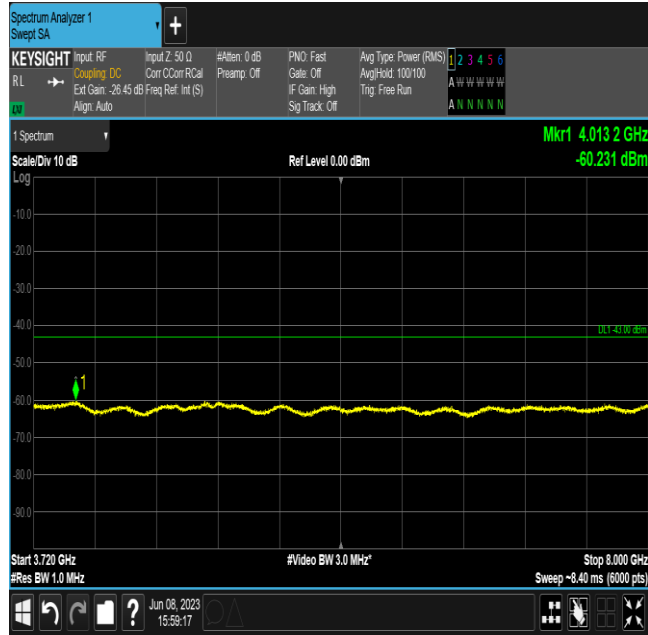

Band48-10MHz-QPSK-55290-E-TM1.1-3720~8000