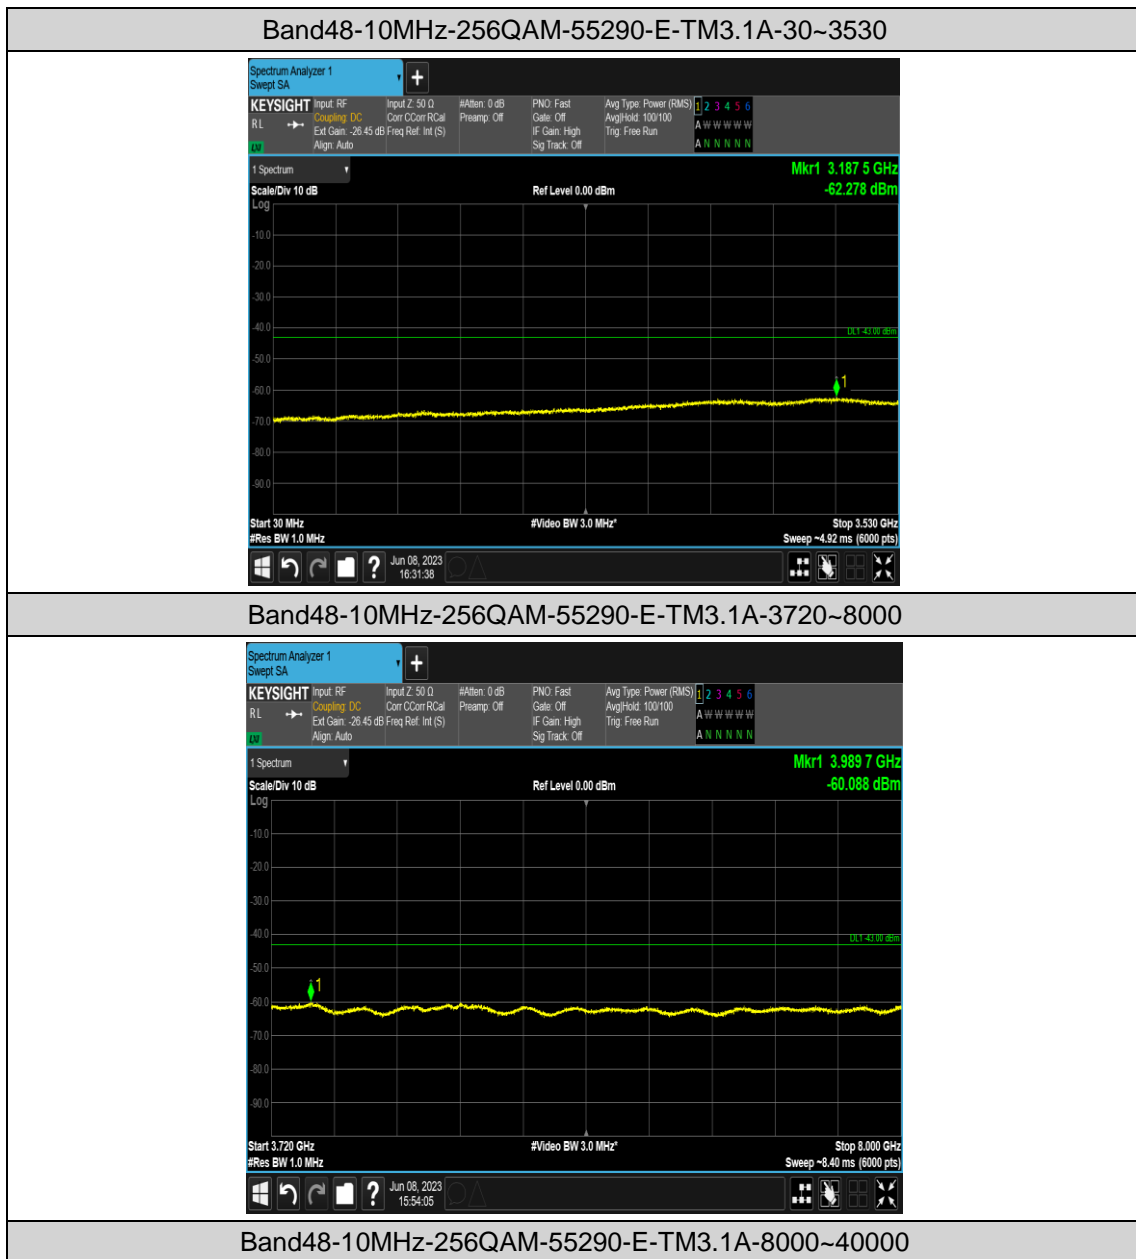

Appendix E: Conducted Spurious Emission

1) Test For ANT1 Test Result

Test Graphs