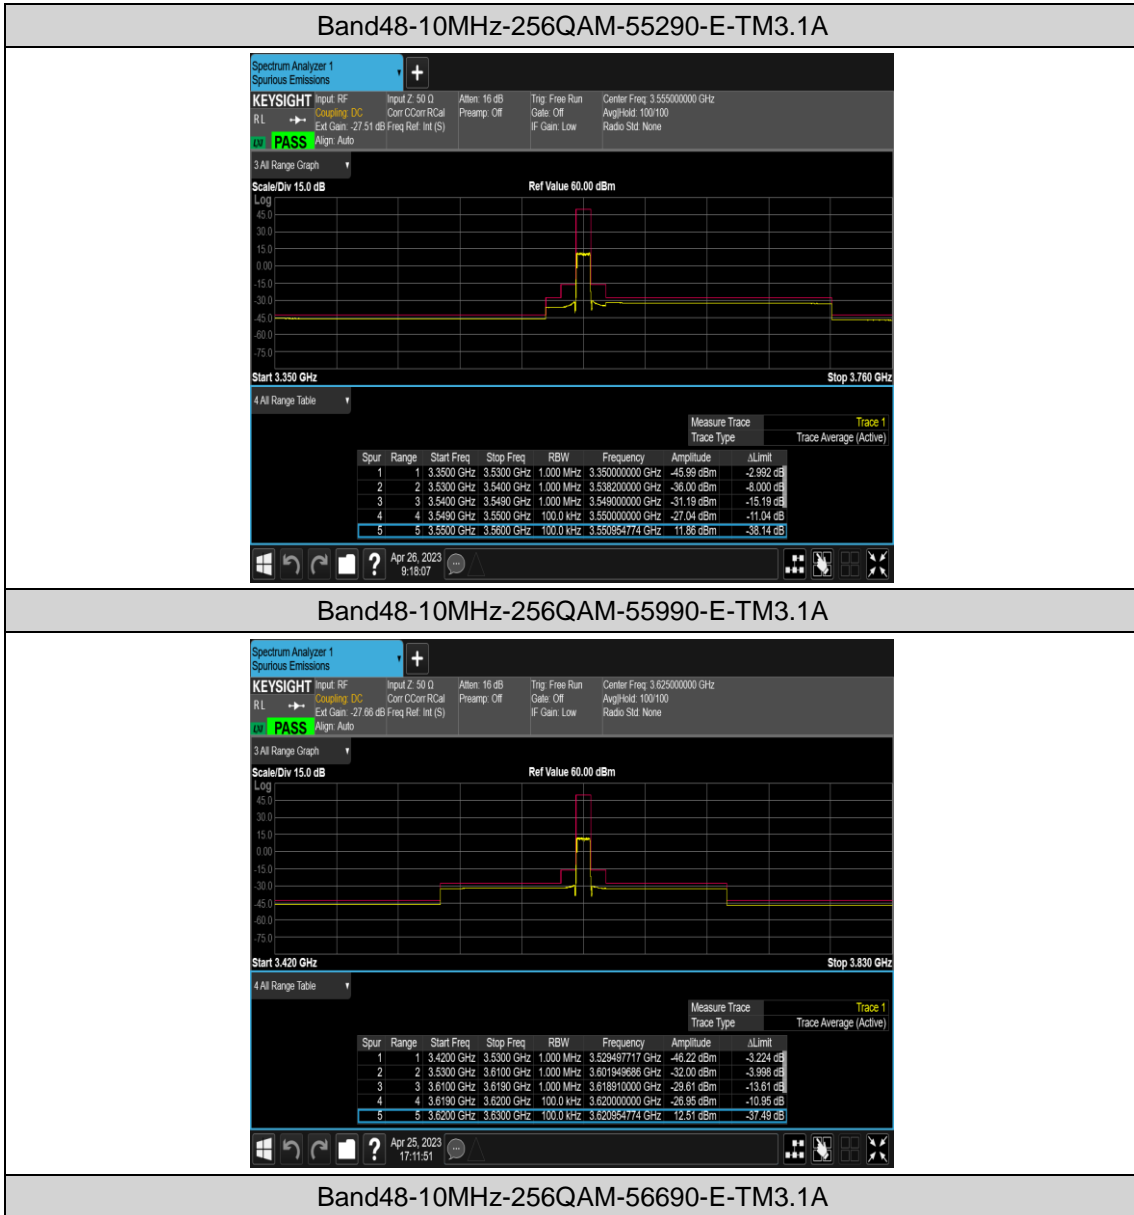

3)Test For ANT3 Test Result

Test Graphs