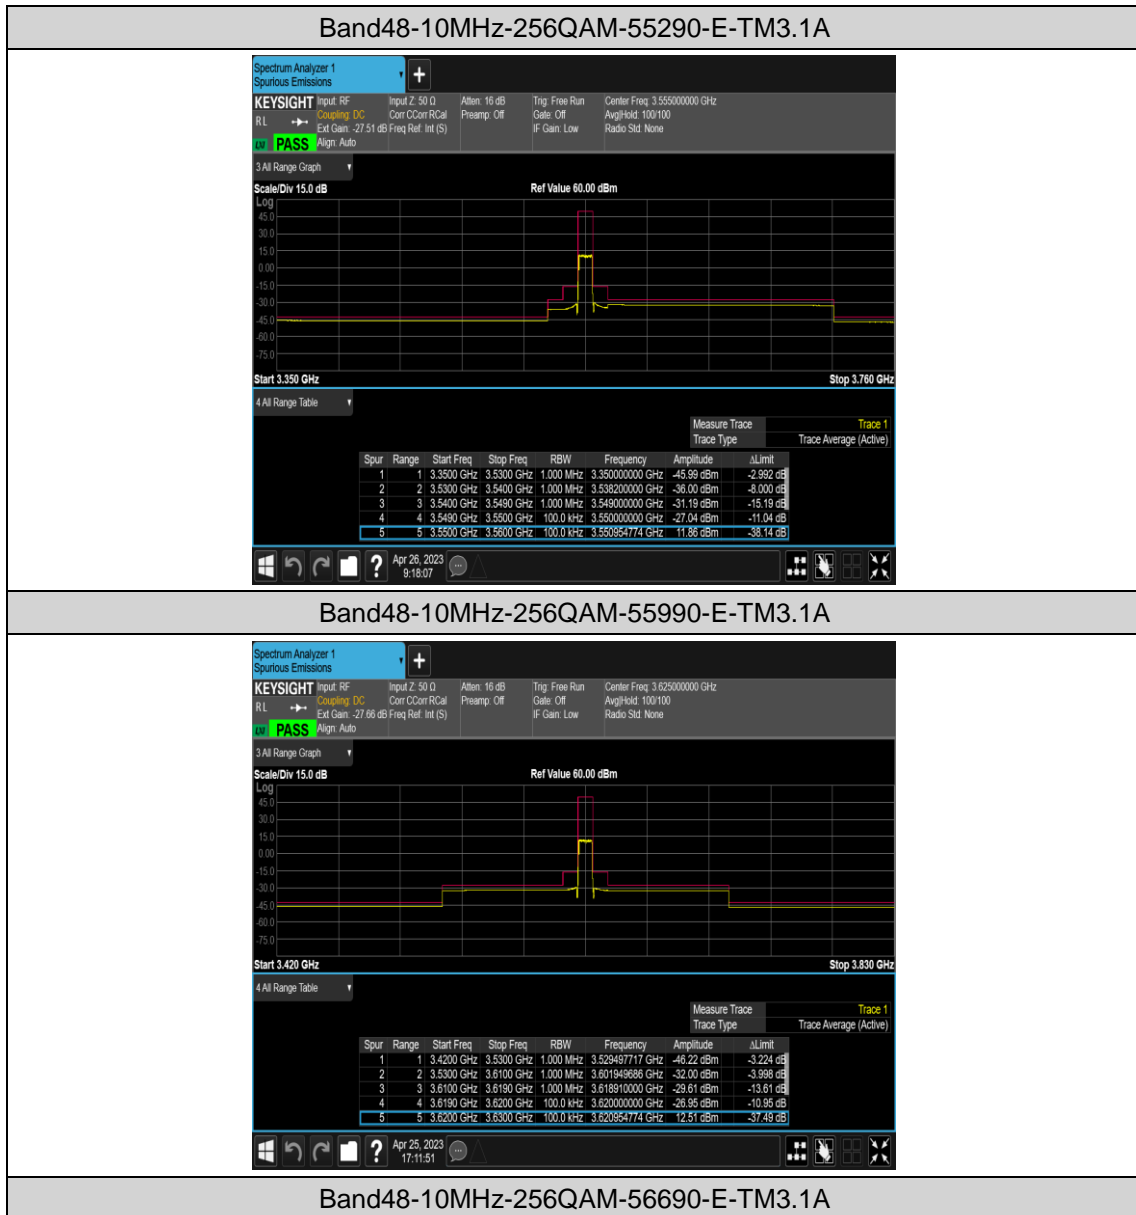

2)Test For ANT2 Test Result

Test Graphs