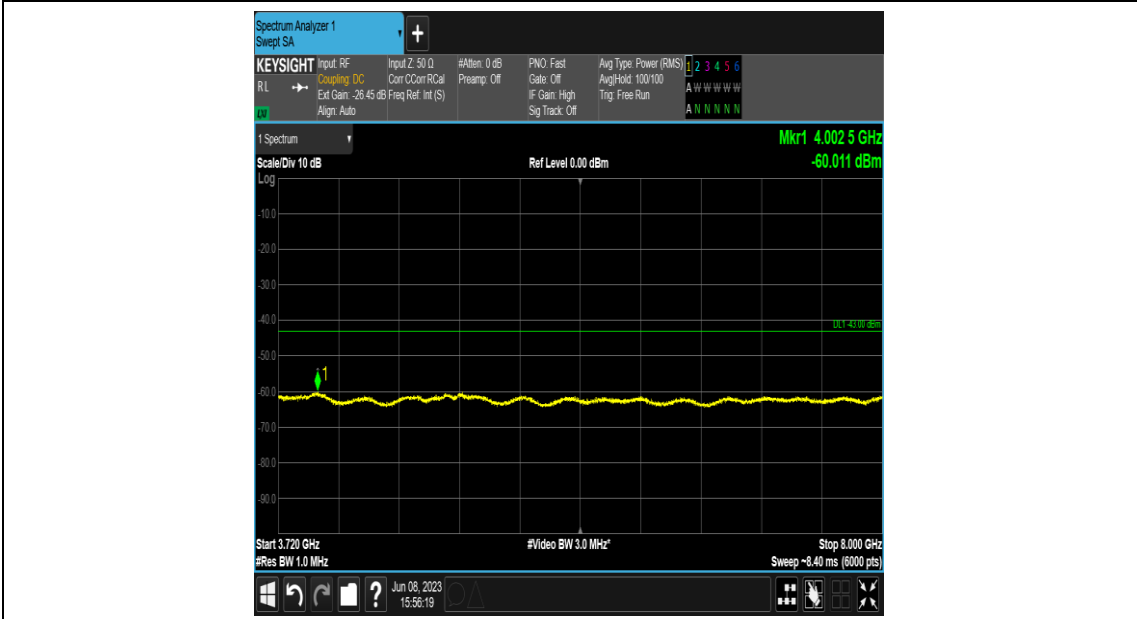

#### Test Graphs

Band48-10MHz-256QAM-55990-E-TM3.1A-30~3530

Band48-10MHz-256QAM-55990-E-TM3.1A-3720~8000

Band48-10MHz-256QAM-55990-E-TM3.1A-8000~40000

Band48-10MHz-256QAM-56690-E-TM3.1A-30~3530

Band48-10MHz-256QAM-56690-E-TM3.1A-3720~8000