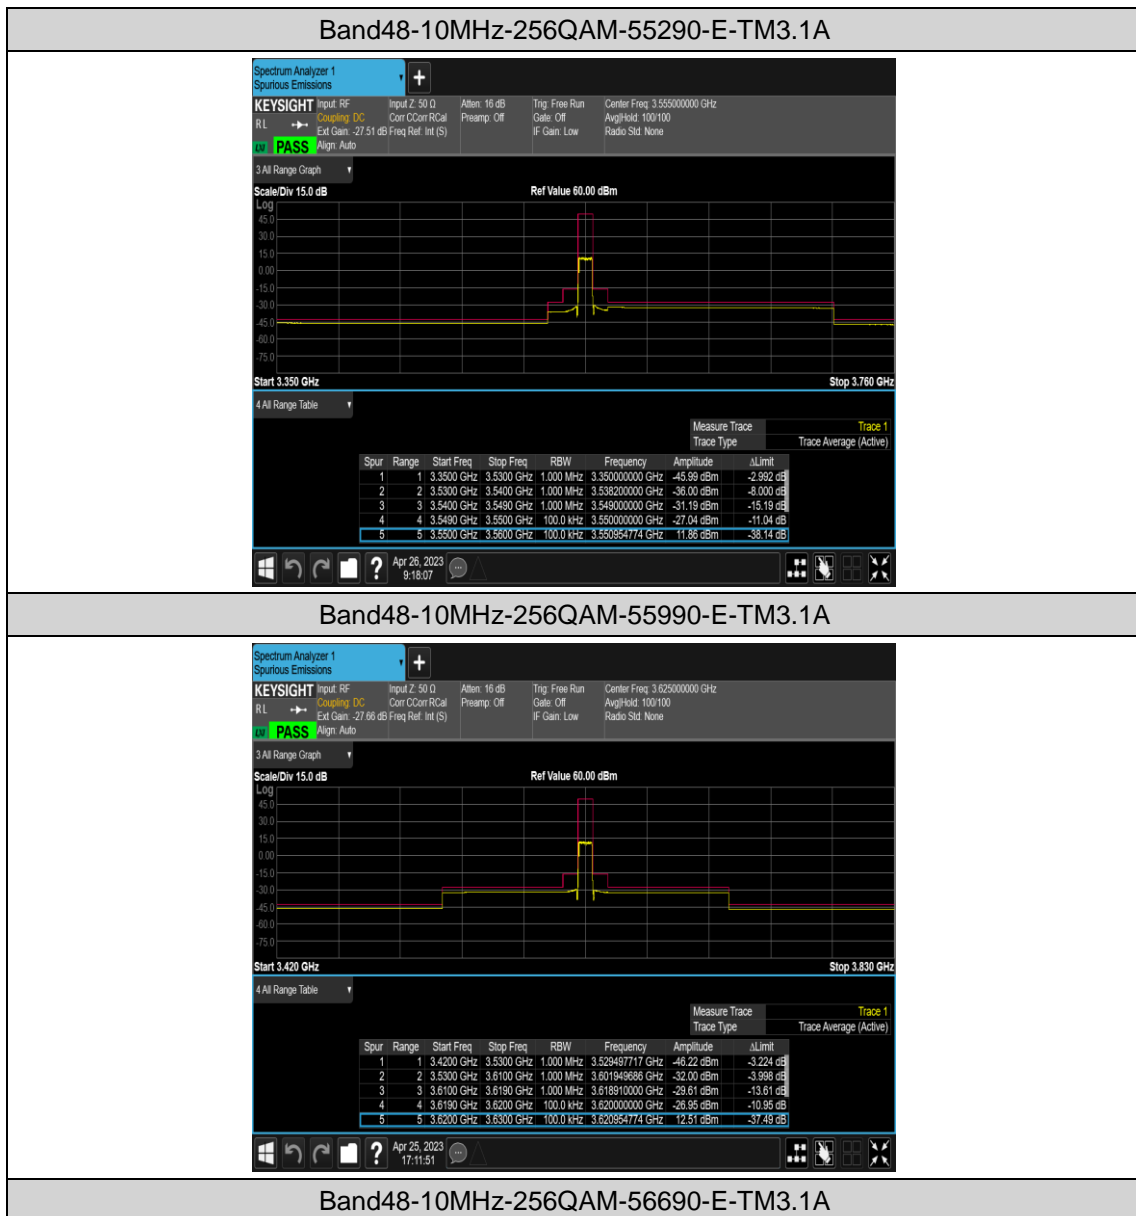

Appendix D: Emission Mask

1) Test For ANT1 Test Result

Test Graphs