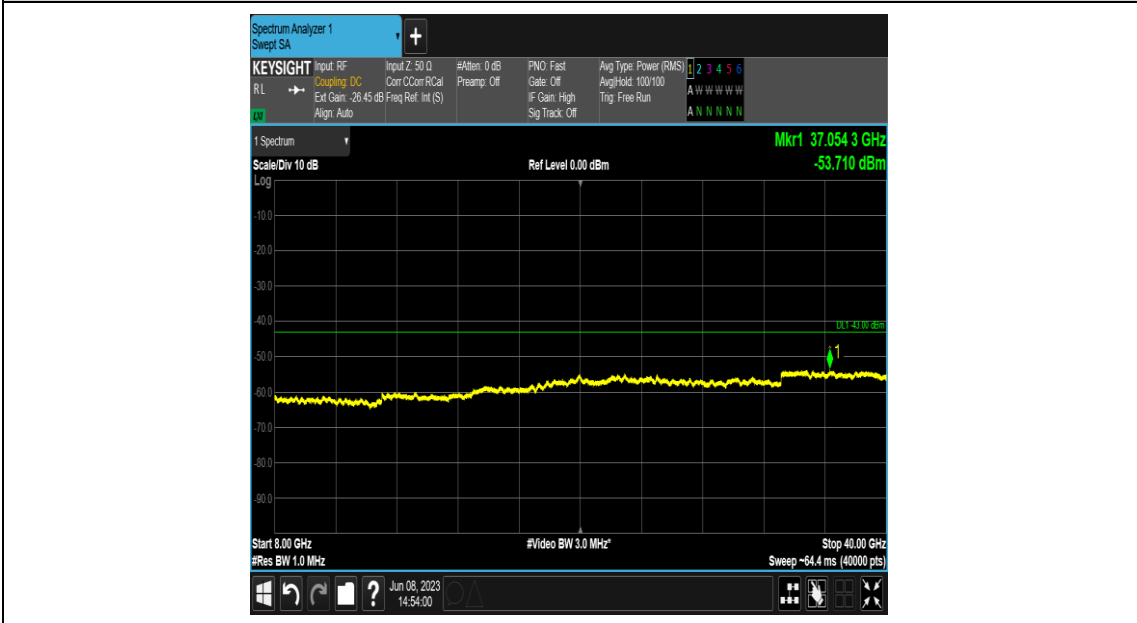

#### Test Graphs

Band48-10MHz-256QAM-55990-E-TM3.1A-30~3530

Band48-10MHz-256QAM-55990-E-TM3.1A-3720~8000

Band48-10MHz-256QAM-55990-E-TM3.1A-8000~40000

Band48-10MHz-256QAM-56690-E-TM3.1A-30~3530

Band48-10MHz-256QAM-56690-E-TM3.1A-3720~8000