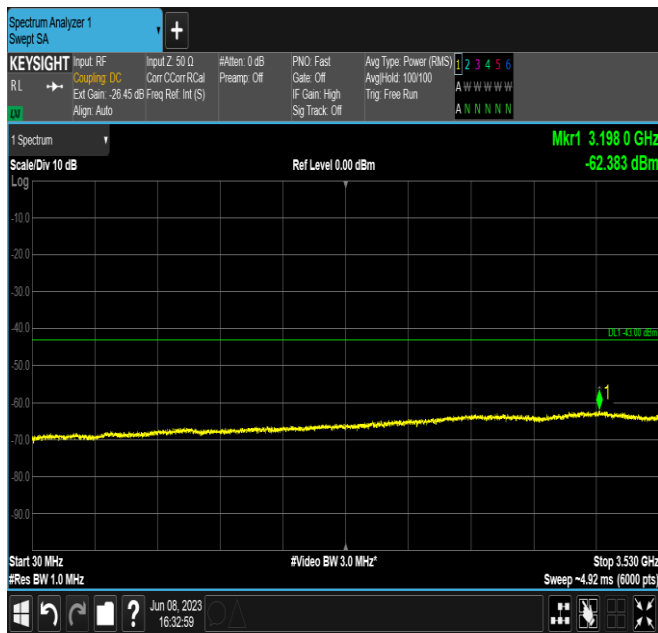

Band48-10MHz-QPSK-55290-E-TM1.1-30~3530