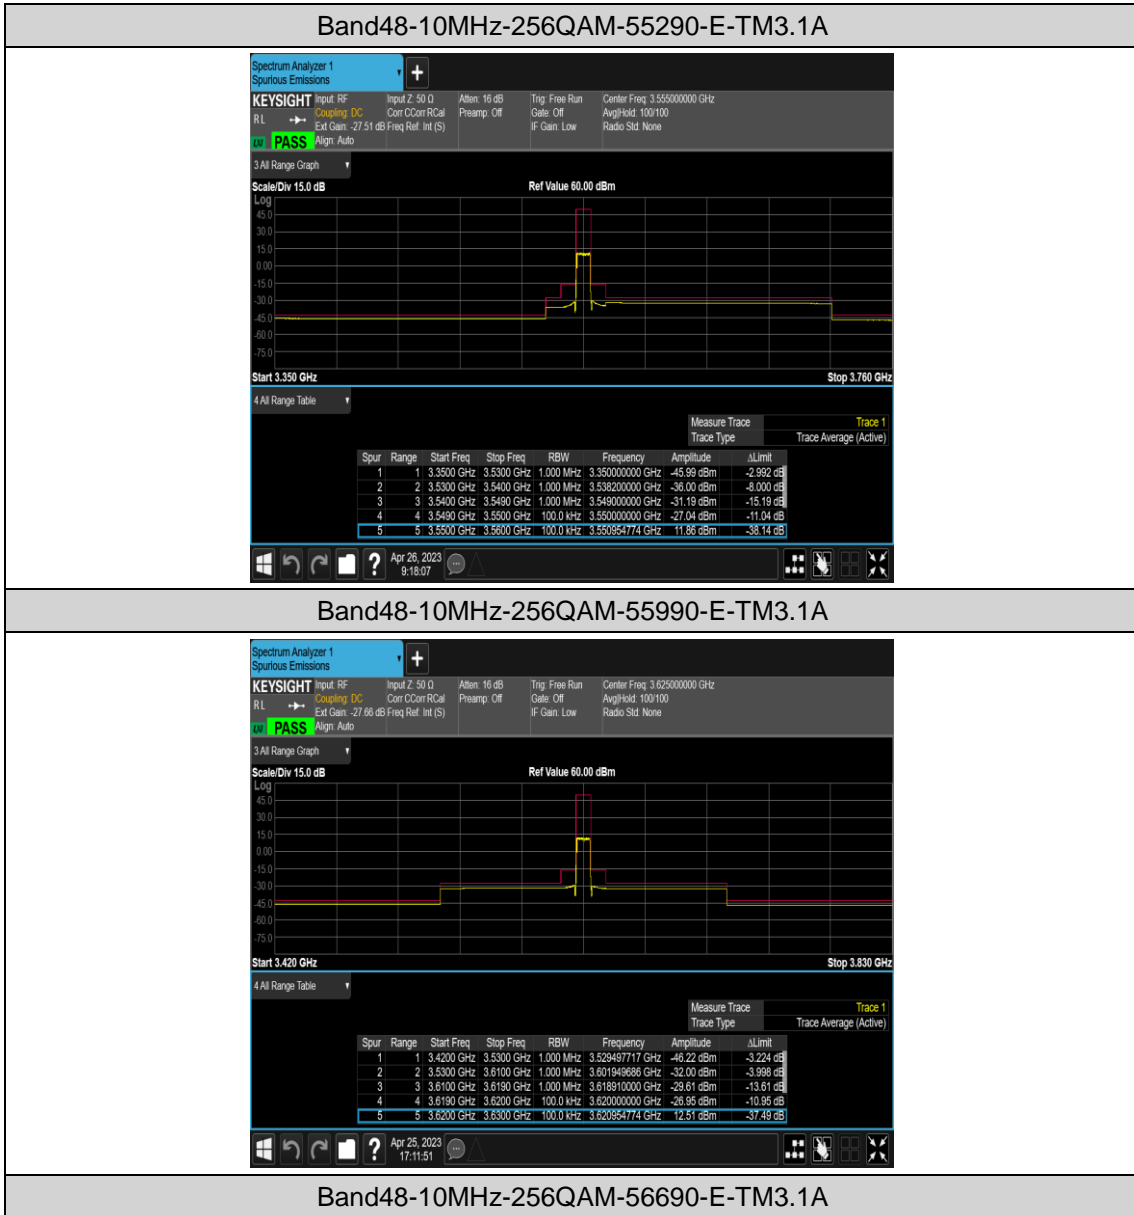

4)Test For ANT4 Test Result

Test Graphs