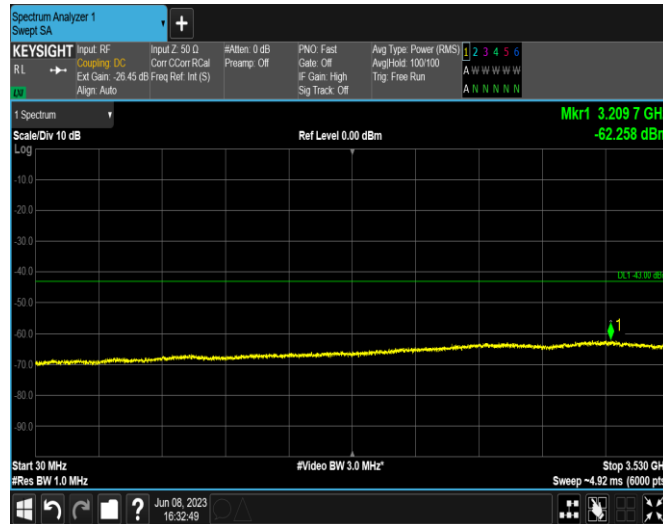

#### Test Graphs

Band48-10MHz-256QAM-55990-E-TM3.1A-30~3530

Band48-10MHz-256QAM-55990-E-TM3.1A-3720~8000

Band48-10MHz-256QAM-55990-E-TM3.1A-8000~40000

Band48-10MHz-256QAM-56690-E-TM3.1A-30~3530

Band48-10MHz-256QAM-56690-E-TM3.1A-3720~8000