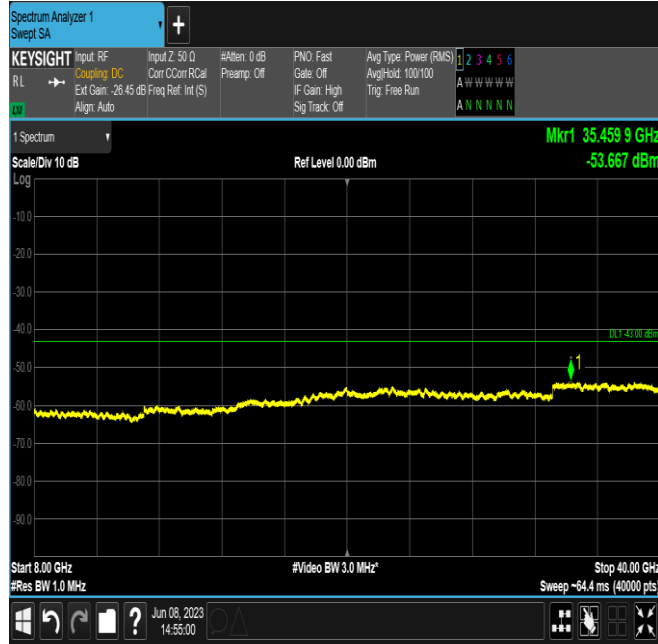

Band48-10MHz-256QAM-56690-E-TM3.1A-8000~40000