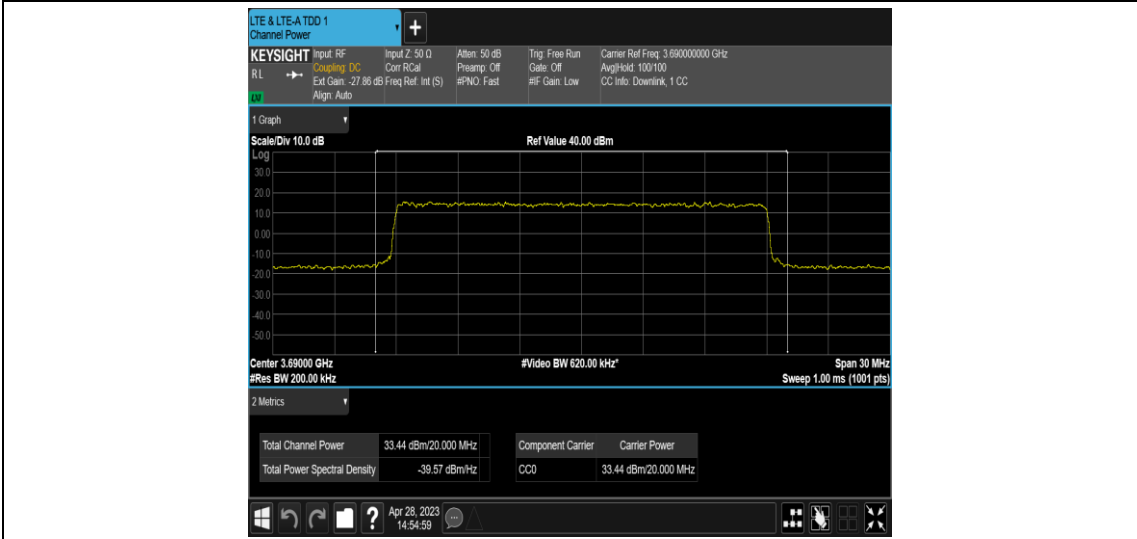

Band48-20MHz-QPSK-56640-E-TM1.1-20