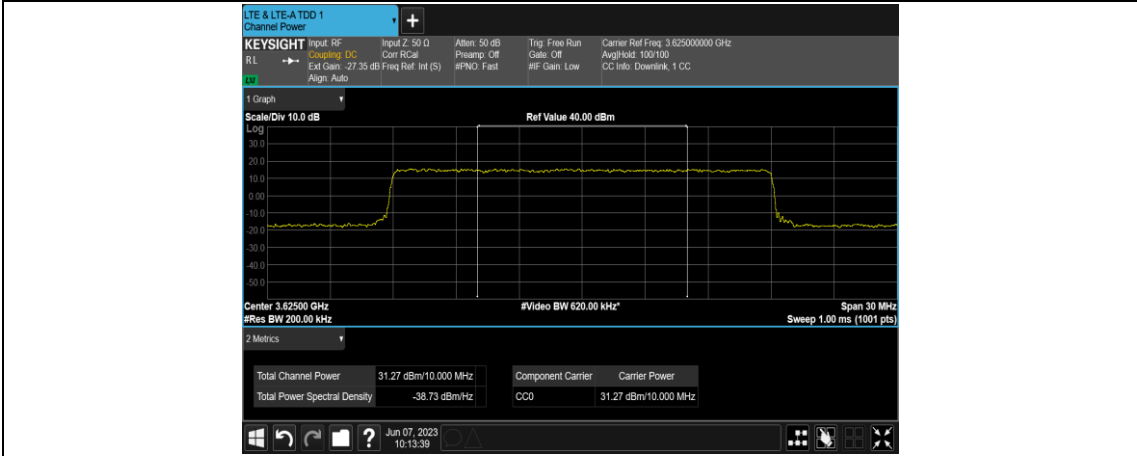

Test Graphs

Band48-10MHz-256QAM-55290-E-TM3.1A-10

Band48-10MHz-256QAM-55990-E-TM3.1A-10

Band48-10MHz-256QAM-56690-E-TM3.1A-10

Band48-20MHz-QPSK-55340-E-TM1.1-10

Band48-20MHz-QPSK-55340-E-TM1.1-20

Band48-20MHz-QPSK-55990-E-TM1.1-10