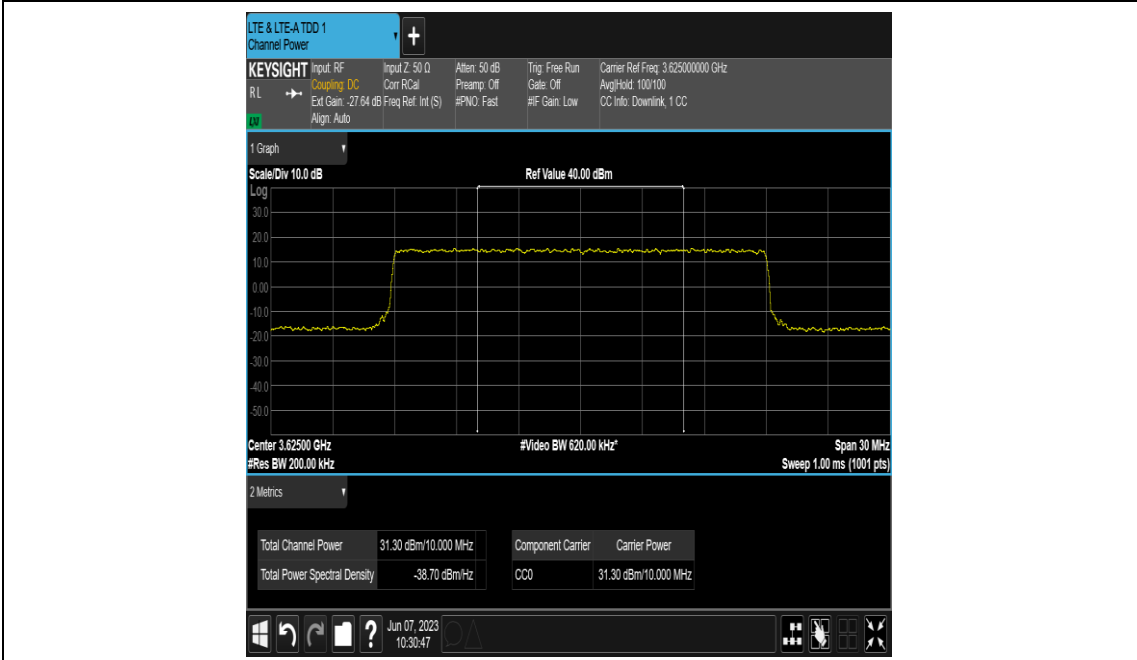

Band48-20MHz-QPSK-55990-E-TM1.1-10