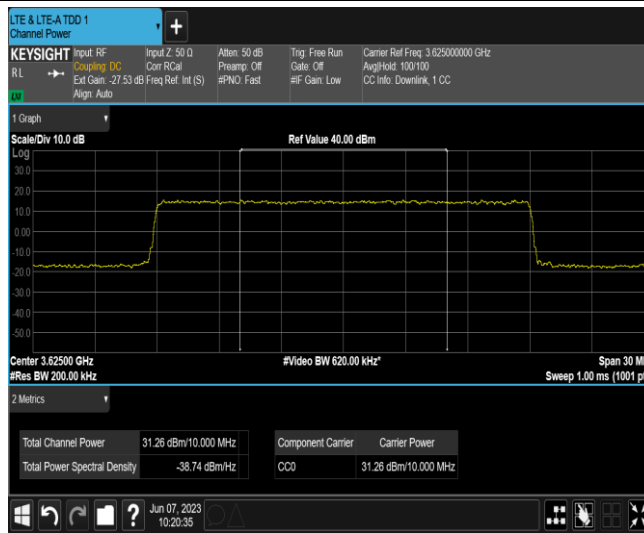

Band48-20MHz-QPSK-55990-E-TM1.1-10

Band48-20MHz-QPSK-55990-E-TM1.1-20