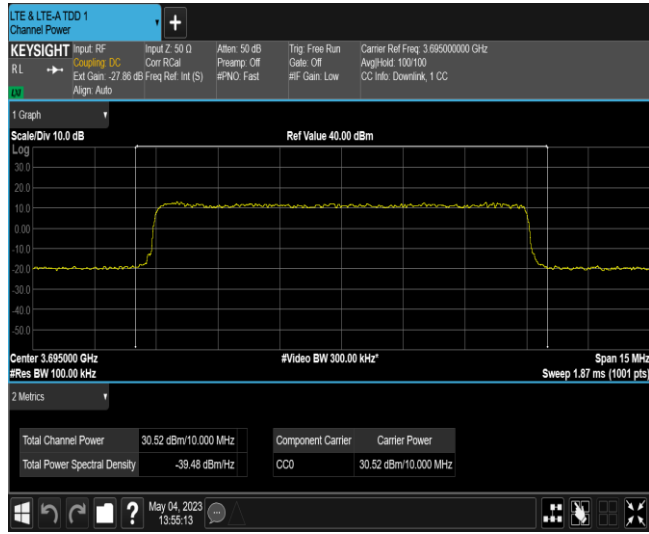

Test Graphs

Band48-10MHz-QPSK-55290-E-TM1.1-10

Band48-10MHz-QPSK-55990-E-TM1.1-10

Band48-10MHz-QPSK-56690-E-TM1.1-10

Band48-10MHz-256QAM-55290-E-TM3.1A-10

Band48-10MHz-256QAM-55990-E-TM3.1A-10

Band48-10MHz-256QAM-56690-E-TM3.1A-10