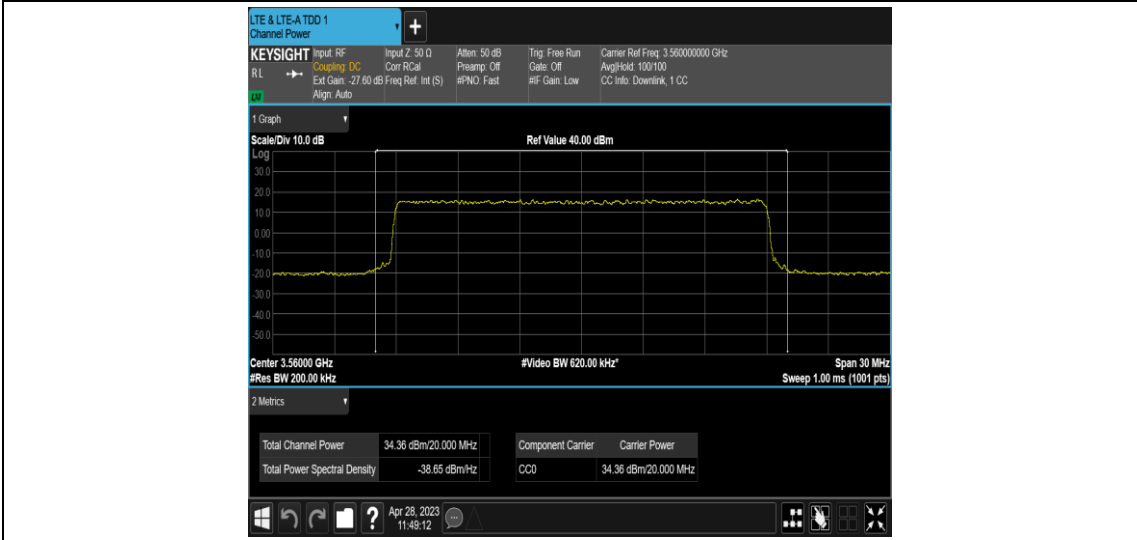

Test Graphs

Band48-10MHz-256QAM-55290-E-TM3.1A-10

Band48-10MHz-256QAM-55990-E-TM3.1A-10

Band48-10MHz-256QAM-56690-E-TM3.1A-10

Band48-20MHz-QPSK-55340-E-TM1.1-10

Band48-20MHz-QPSK-55340-E-TM1.1-20

Band48-20MHz-QPSK-55990-E-TM1.1-10