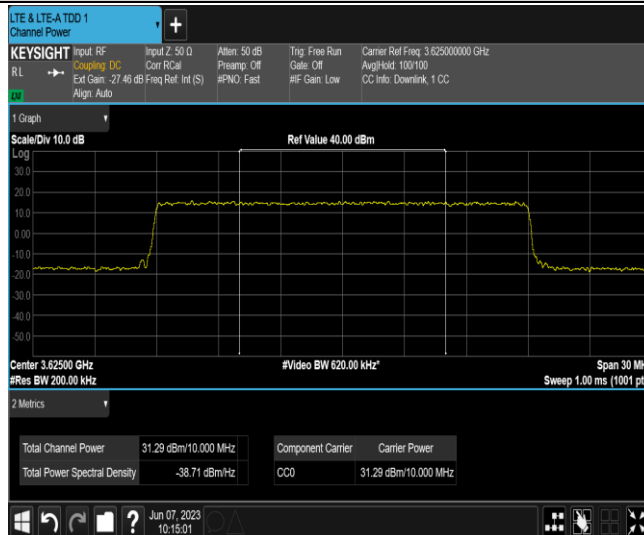

Band48-20MHz-QPSK-55990-E-TM1.1-20

Band48-20MHz-QPSK-56640-E-TM1.1-10

Band48-20MHz-QPSK-56640-E-TM1.1-20

Band48-20MHz-256QAM-55340-E-TM3.1A-10

Band48-20MHz-256QAM-55340-E-TM3.1A-20

Band48-20MHz-256QAM-55990-E-TM3.1A-10