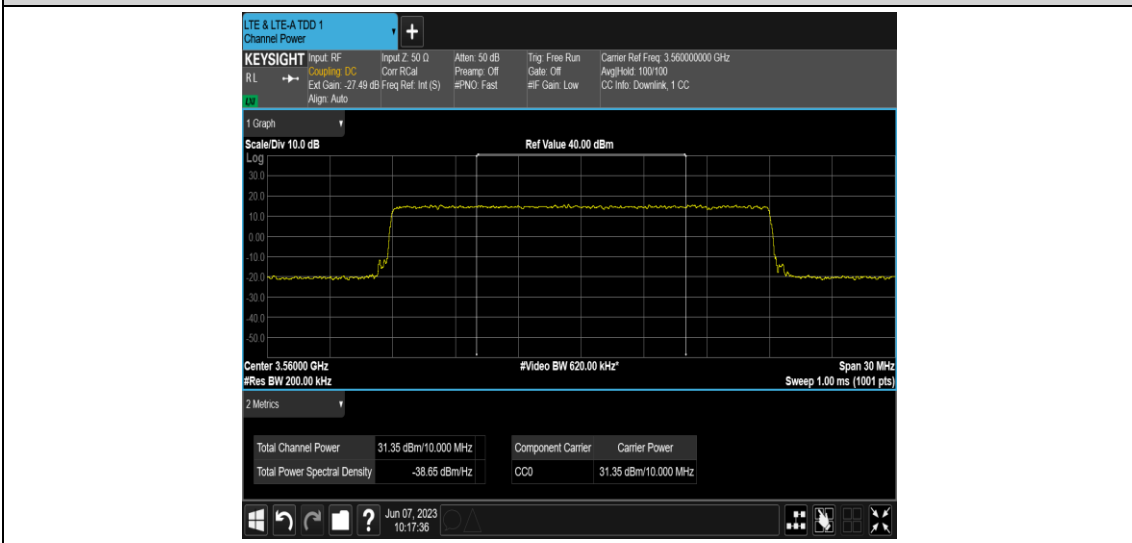

Band48-20MHz-QPSK-55340-E-TM1.1-10