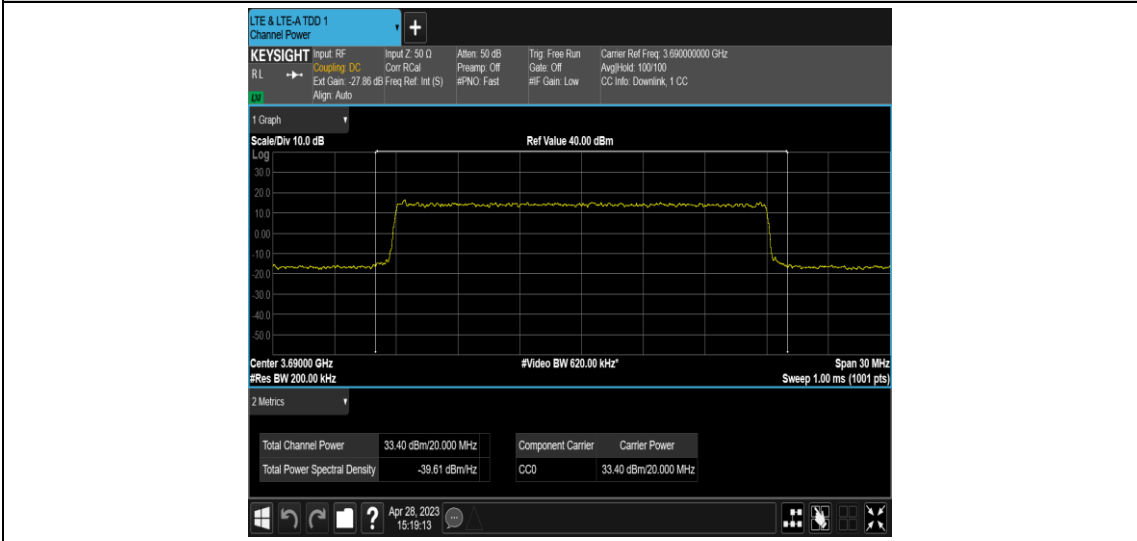

Band48-20MHz-256QAM-56640-E-TM3.1A-20