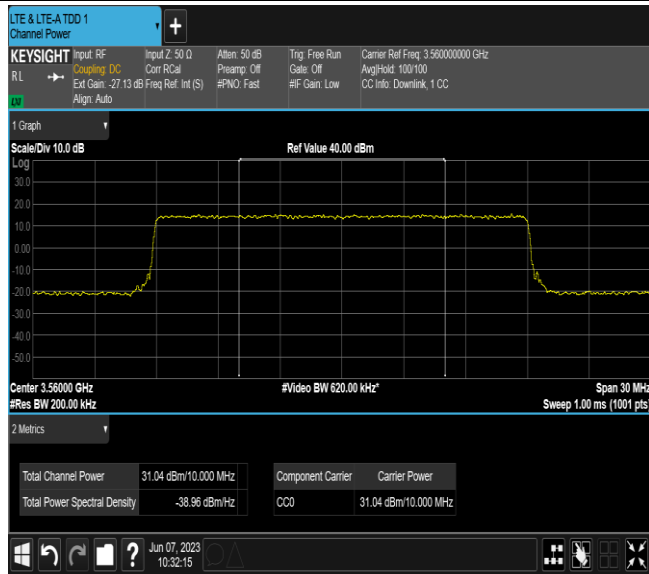

Band48-20MHz-QPSK-55340-E-TM1.1-10

Band48-20MHz-QPSK-55340-E-TM1.1-20