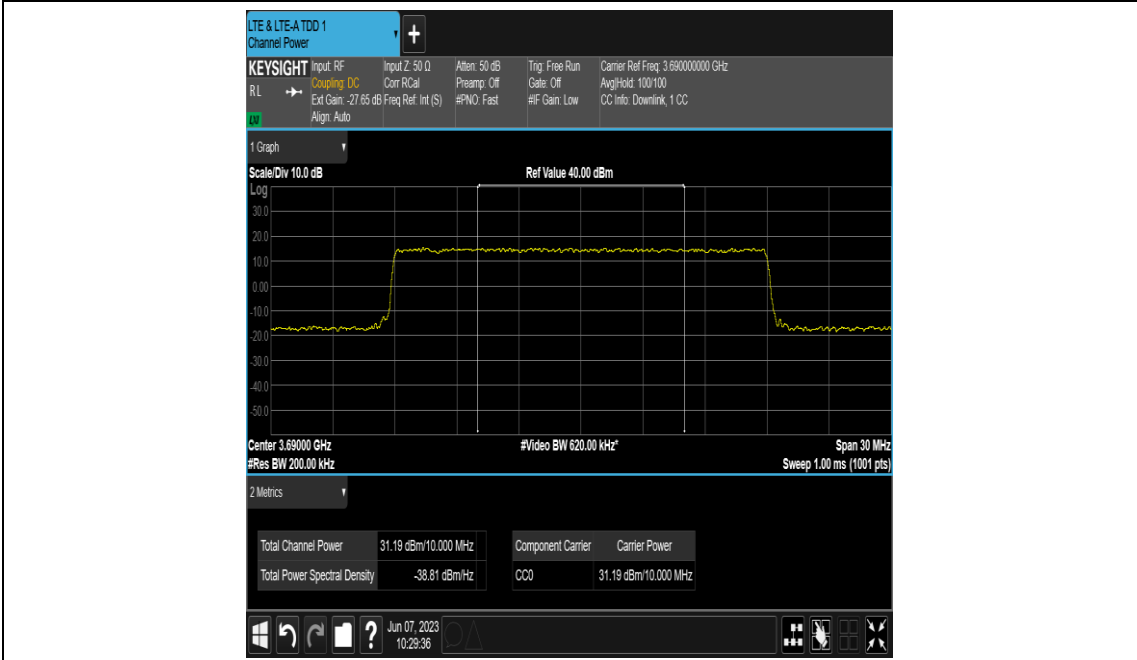

Band48-20MHz-256QAM-55340-E-TM3.1A-10

Band48-20MHz-256QAM-55340-E-TM3.1A-20

Band48-20MHz-256QAM-55990-E-TM3.1A-10

Band48-20MHz-256QAM-55990-E-TM3.1A-20

Band48-20MHz-256QAM-56640-E-TM3.1A-10

Band48-20MHz-256QAM-56640-E-TM3.1A-20