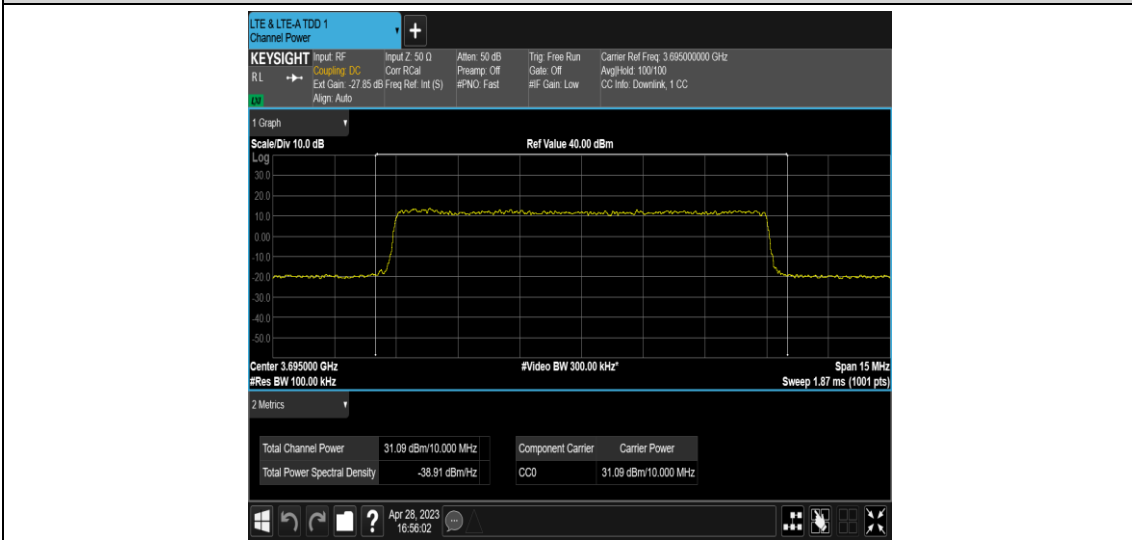

#### Test Graphs

Band48-10MHz-QPSK-55290-E-TM1.1-10

Band48-10MHz-QPSK-55990-E-TM1.1-10

Band48-10MHz-QPSK-56690-E-TM1.1-10

Band48-10MHz-256QAM-55290-E-TM3.1A-10

Band48-10MHz-256QAM-55990-E-TM3.1A-10

Band48-10MHz-256QAM-56690-E-TM3.1A-10