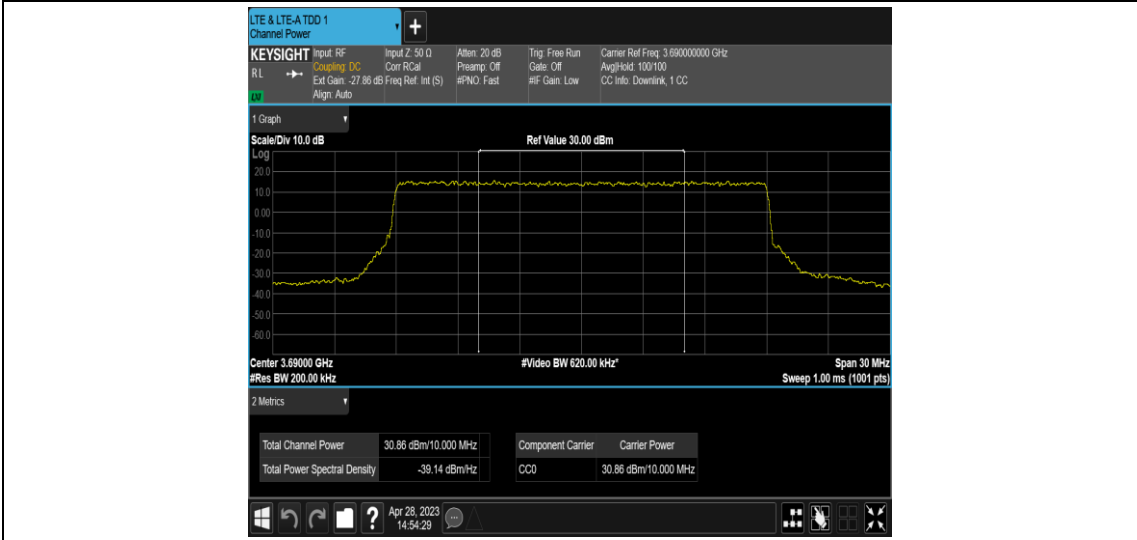

Band48-20MHz-QPSK-56640-E-TM1.1-10