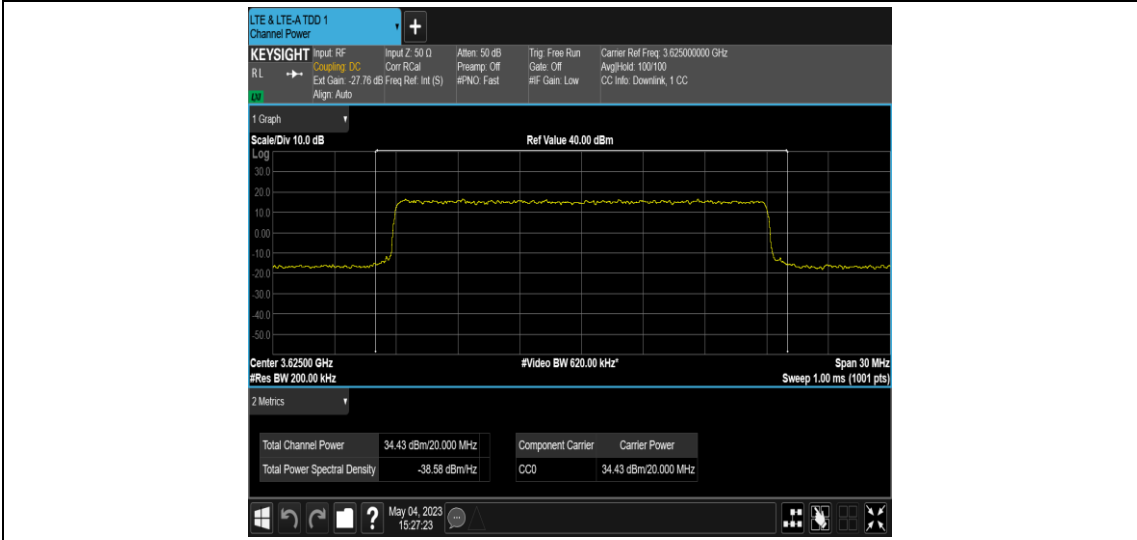

Band48-20MHz-256QAM-55340-E-TM3.1A-10

Band48-20MHz-256QAM-55340-E-TM3.1A-20

Band48-20MHz-256QAM-55990-E-TM3.1A-10

Band48-20MHz-256QAM-55990-E-TM3.1A-20

Band48-20MHz-256QAM-56640-E-TM3.1A-10

Band48-20MHz-256QAM-56640-E-TM3.1A-20