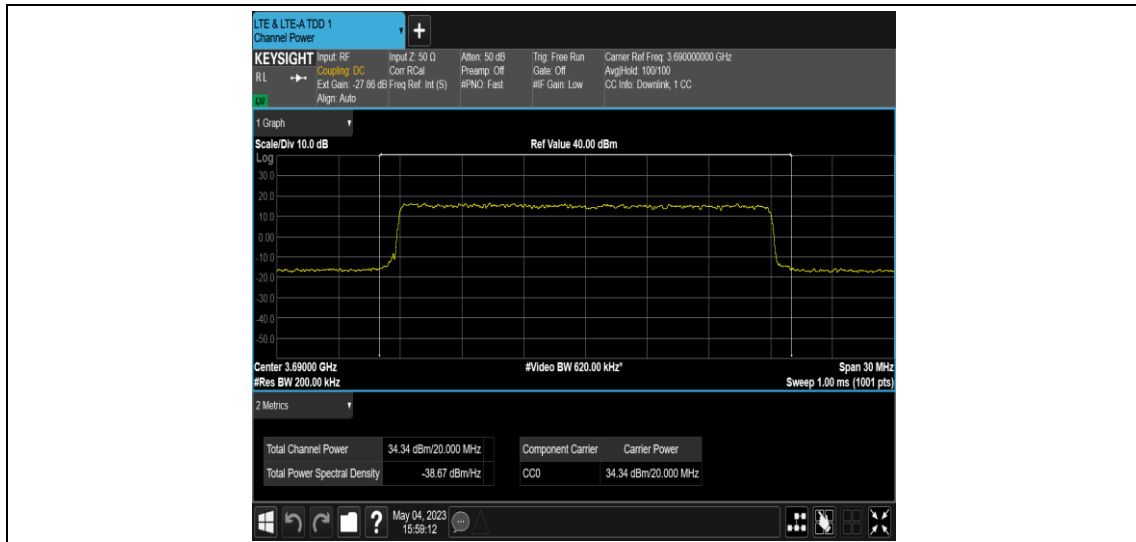

Band48-20MHz-256QAM-55340-E-TM3.1A-10

Band48-20MHz-256QAM-55340-E-TM3.1A-20

Band48-20MHz-256QAM-55990-E-TM3.1A-10

Band48-20MHz-256QAM-55990-E-TM3.1A-20

Band48-20MHz-256QAM-56640-E-TM3.1A-10

Band48-20MHz-256QAM-56640-E-TM3.1A-20