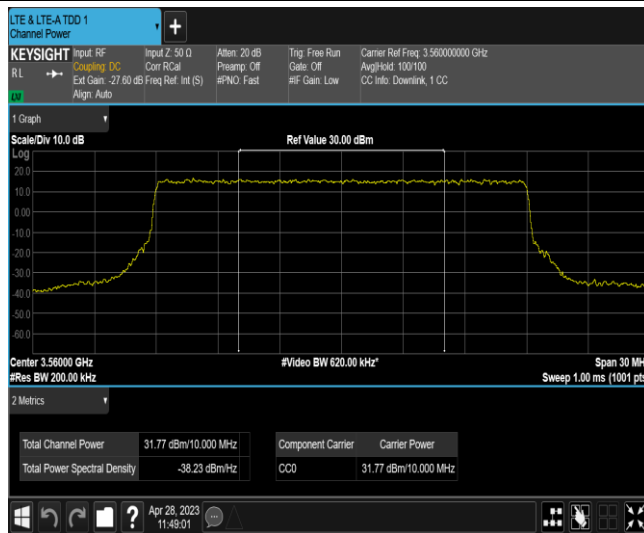

Test Graphs

Band48-10MHz-256QAM-55290-E-TM3.1A-10

Band48-10MHz-256QAM-55990-E-TM3.1A-10

Band48-10MHz-256QAM-56690-E-TM3.1A-10

Band48-20MHz-QPSK-55340-E-TM1.1-10

Band48-20MHz-QPSK-55340-E-TM1.1-20

Band48-20MHz-QPSK-55990-E-TM1.1-10