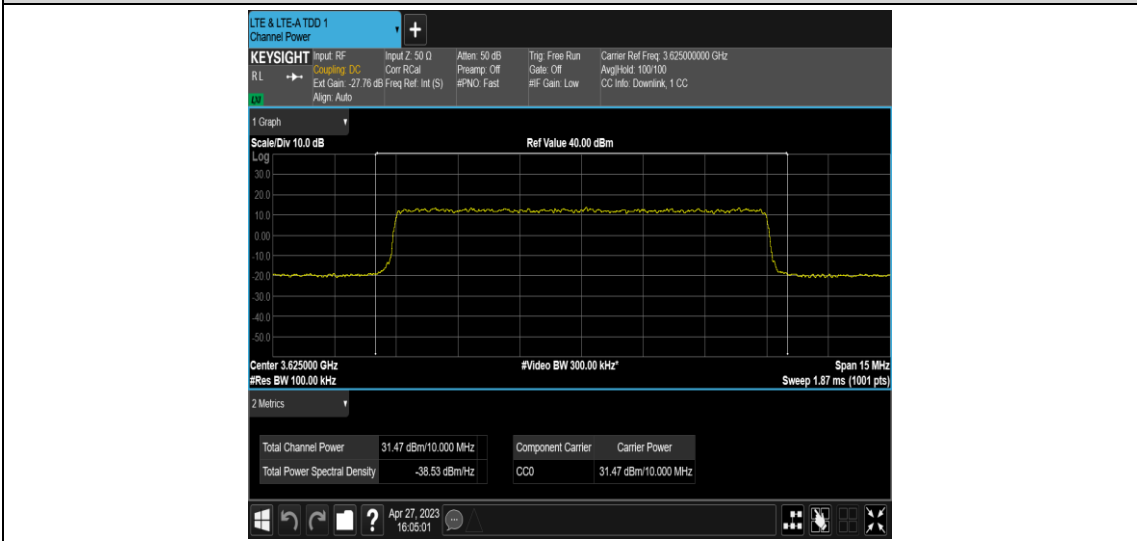

## Test Graphs

Band48-10MHz-256QAM-55290-E-TM3.1A-10

Band48-10MHz-256QAM-55990-E-TM3.1A-10

Band48-10MHz-256QAM-56690-E-TM3.1A-10

Band48-20MHz-QPSK-55340-E-TM1.1-10

Band48-20MHz-QPSK-55340-E-TM1.1-20

Band48-20MHz-QPSK-55990-E-TM1.1-10