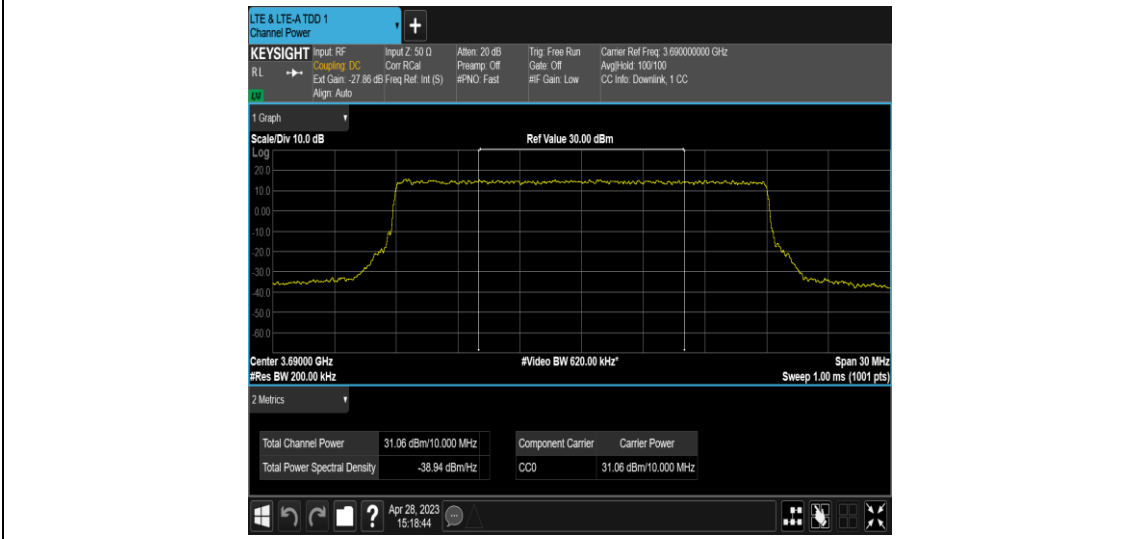

Band48-20MHz-256QAM-56640-E-TM3.1A-10