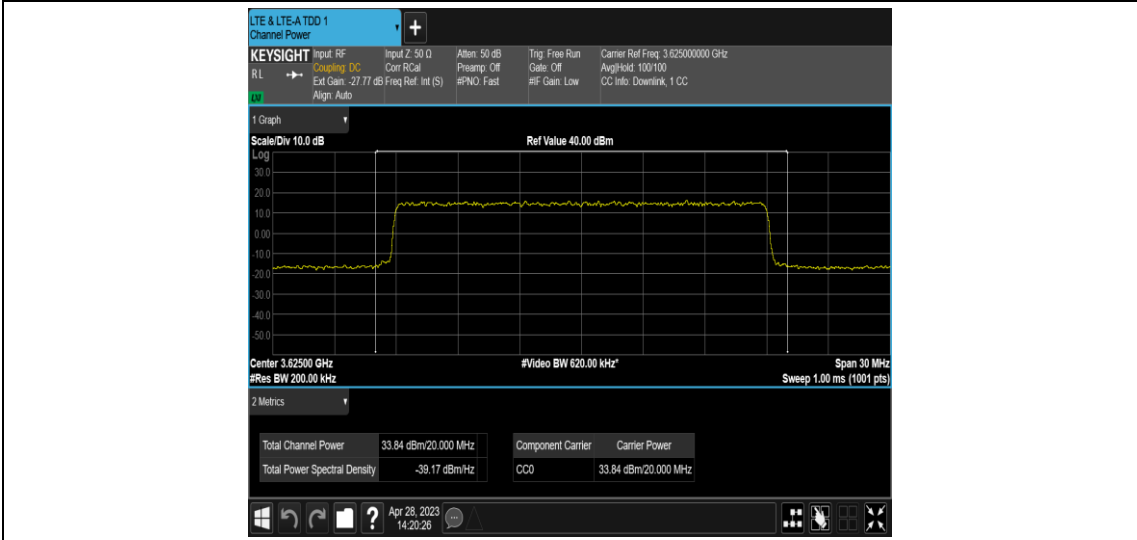

Band48-20MHz-QPSK-55990-E-TM1.1-20