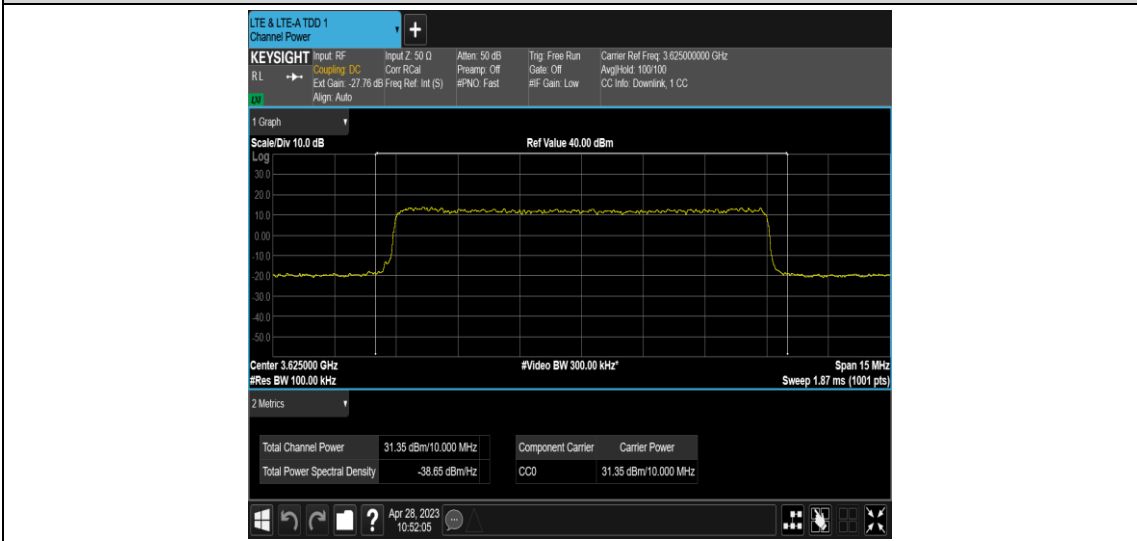

Test Graphs

Band48-10MHz-256QAM-55290-E-TM3.1A-10

Band48-10MHz-256QAM-55990-E-TM3.1A-10

Band48-10MHz-256QAM-56690-E-TM3.1A-10

Band48-20MHz-QPSK-55340-E-TM1.1-10

Band48-20MHz-QPSK-55340-E-TM1.1-20

Band48-20MHz-QPSK-55990-E-TM1.1-10