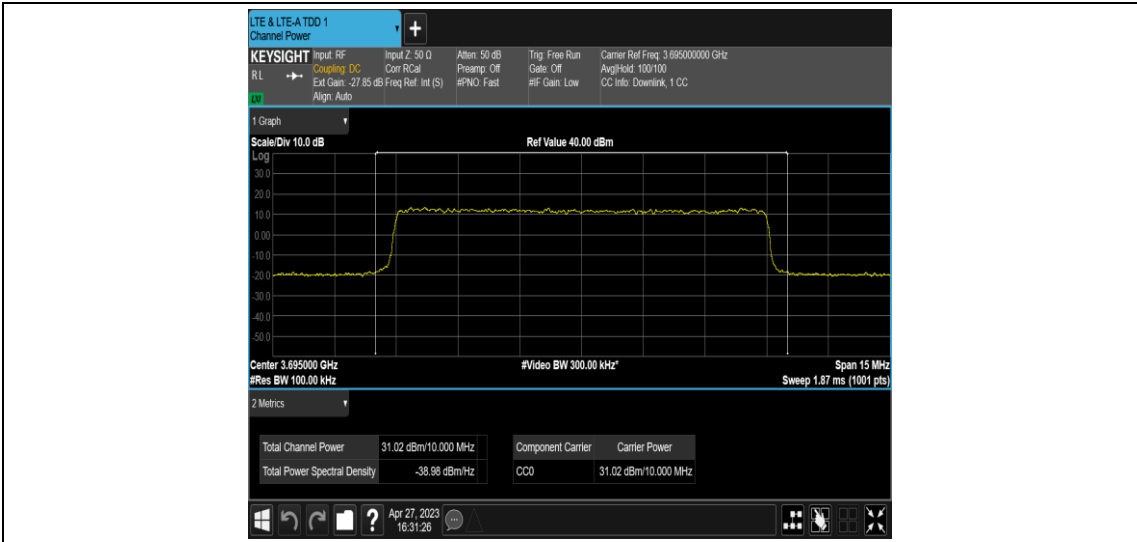

## Test Graphs

Band48-10MHz-256QAM-55290-E-TM3.1A-10

Band48-10MHz-256QAM-55990-E-TM3.1A-10

Band48-10MHz-256QAM-56690-E-TM3.1A-10

Band48-20MHz-QPSK-55340-E-TM1.1-10

Band48-20MHz-QPSK-55340-E-TM1.1-20

Band48-20MHz-QPSK-55990-E-TM1.1-10