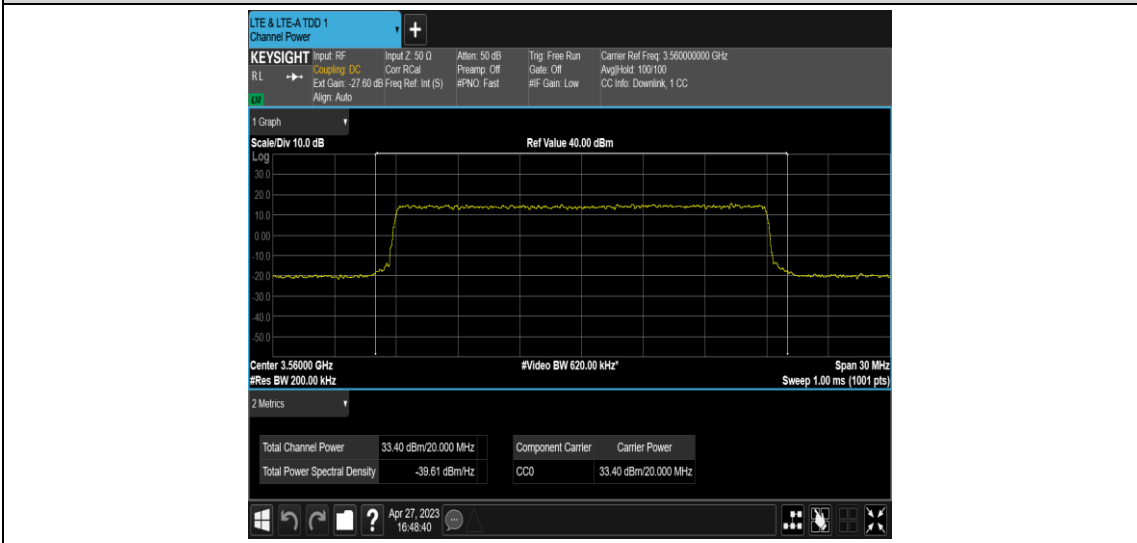

## Test Graphs

Band48-10MHz-256QAM-55290-E-TM3.1A-10

Band48-10MHz-256QAM-55990-E-TM3.1A-10

Band48-10MHz-256QAM-56690-E-TM3.1A-10

Band48-20MHz-QPSK-55340-E-TM1.1-10

Band48-20MHz-QPSK-55340-E-TM1.1-20

Band48-20MHz-QPSK-55990-E-TM1.1-10