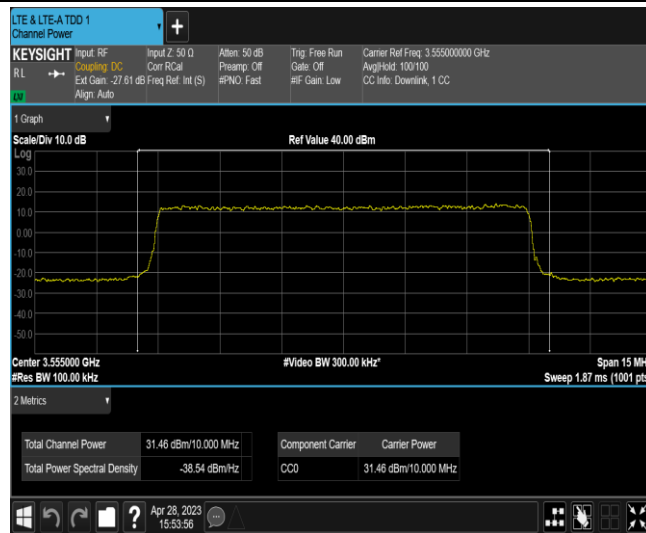

#### Test Graphs

Band48-10MHz-QPSK-55290-E-TM1.1-10

Band48-10MHz-QPSK-55990-E-TM1.1-10

Band48-10MHz-QPSK-56690-E-TM1.1-10

Band48-10MHz-256QAM-55290-E-TM3.1A-10

Band48-10MHz-256QAM-55990-E-TM3.1A-10

Band48-10MHz-256QAM-56690-E-TM3.1A-10