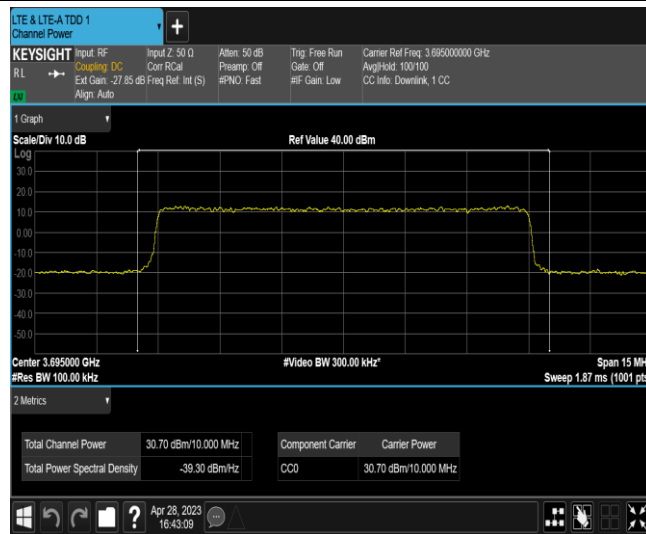

#### Test Graphs

Band48-10MHz-QPSK-55290-E-TM1.1-10

Band48-10MHz-QPSK-55990-E-TM1.1-10

Band48-10MHz-QPSK-56690-E-TM1.1-10

Band48-10MHz-256QAM-55290-E-TM3.1A-10

Band48-10MHz-256QAM-55990-E-TM3.1A-10

Band48-10MHz-256QAM-56690-E-TM3.1A-10