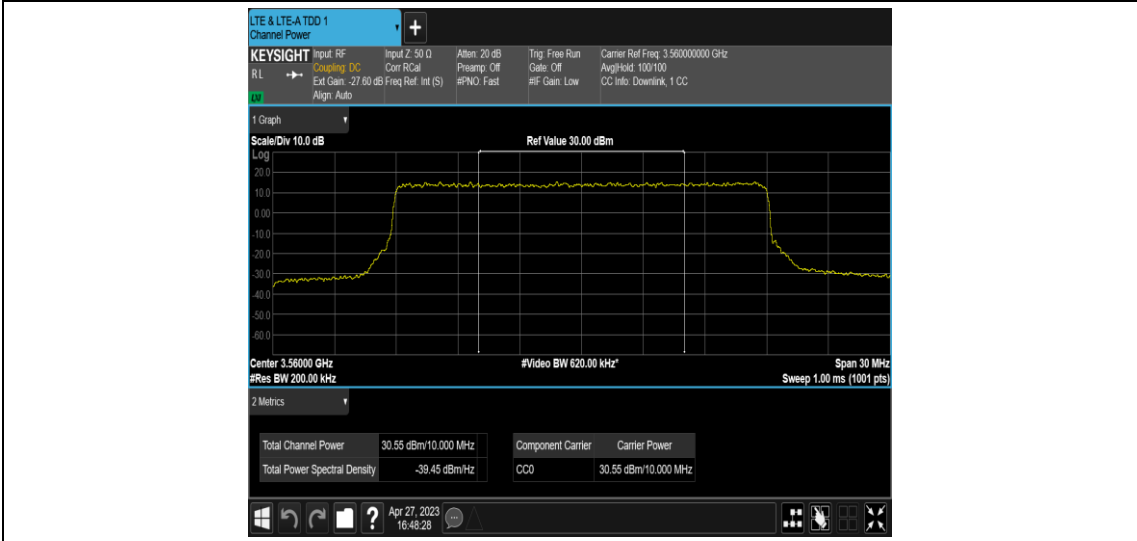

## Test Graphs

Band48-10MHz-256QAM-55290-E-TM3.1A-10

Band48-10MHz-256QAM-55990-E-TM3.1A-10

Band48-10MHz-256QAM-56690-E-TM3.1A-10

Band48-20MHz-QPSK-55340-E-TM1.1-10

Band48-20MHz-QPSK-55340-E-TM1.1-20

Band48-20MHz-QPSK-55990-E-TM1.1-10