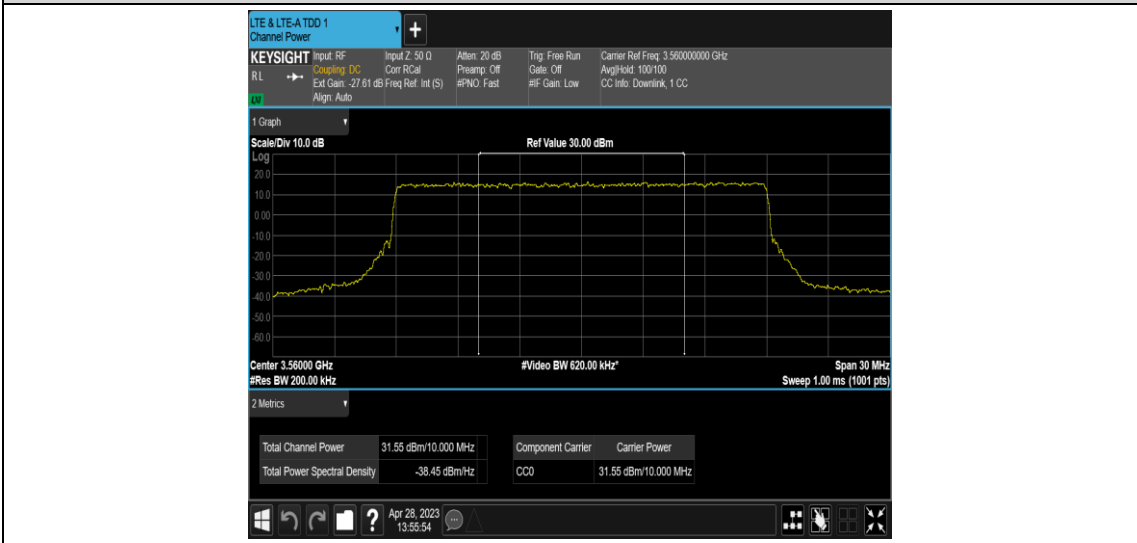

Band48-20MHz-QPSK-55990-E-TM1.1-20

Band48-20MHz-QPSK-56640-E-TM1.1-10

Band48-20MHz-QPSK-56640-E-TM1.1-20

Band48-20MHz-256QAM-55340-E-TM3.1A-10

Band48-20MHz-256QAM-55340-E-TM3.1A-20

Band48-20MHz-256QAM-55990-E-TM3.1A-10