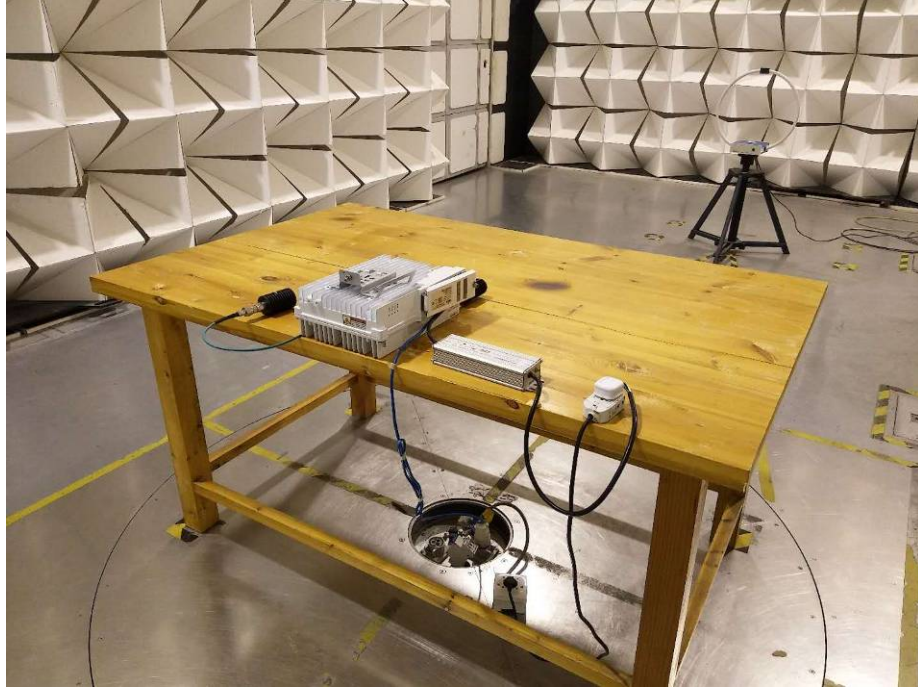

Appendix-mBS31001_Photos

Photographs –Constructional Details

4G Setup photo Model mBS31001 FCC ID: 2AG32MBS3100196N

Photograph - Spurious Emissions Radiated Test Setup

For Below 30MHz Test Site 2#

For 30MHz-1000MHz Test Site 2#

Appendix-mBS31001_Photos

For Above 1GHz Test Site 1#