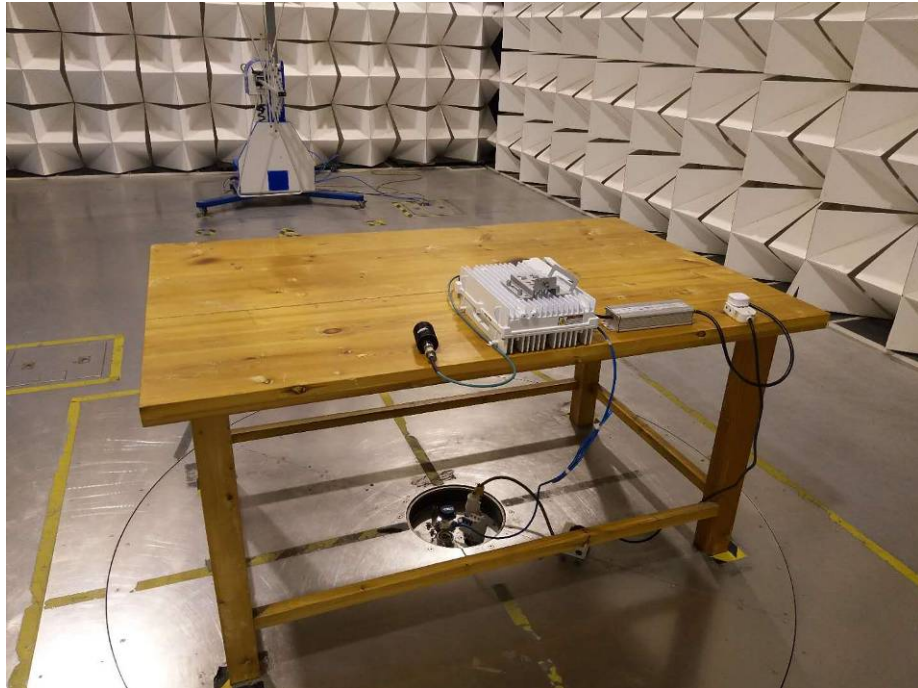

Appendix-mBS31001_Photos

Photographs –Constructional Details

4G Setup photo Model mBS31001 FCC ID: 2AG32MBS3100196N

Photograph - Spurious Emissions Radiated Test Setup

For Below 30MHz Test Site 2#

For 30MHz-1000MHz Test Site 2#

Appendix-mBS31001_Photos

For Above 1GHz Test Site 1#