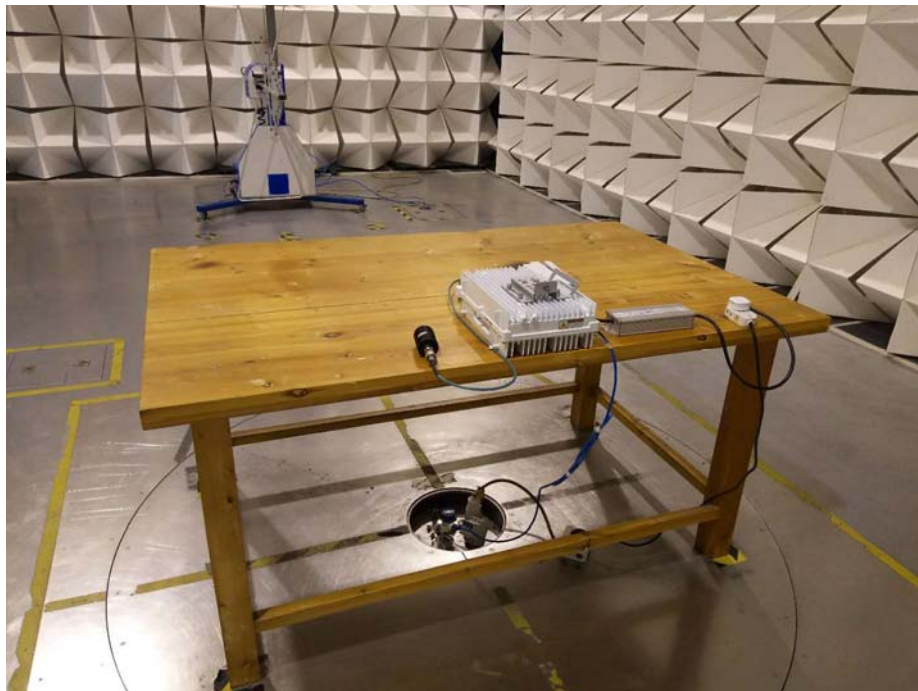

Photographs –Constructional Details

4G Setup photo Model mBS31001 FCC ID: 2AG32MBS3100190

Photograph - Spurious Emissions Radiated Test Setup

For Below 30MHz Test Site 2#

For 30MHz-1000MHz Test Site 2#

Appendix WTS19S04025068W_Photos