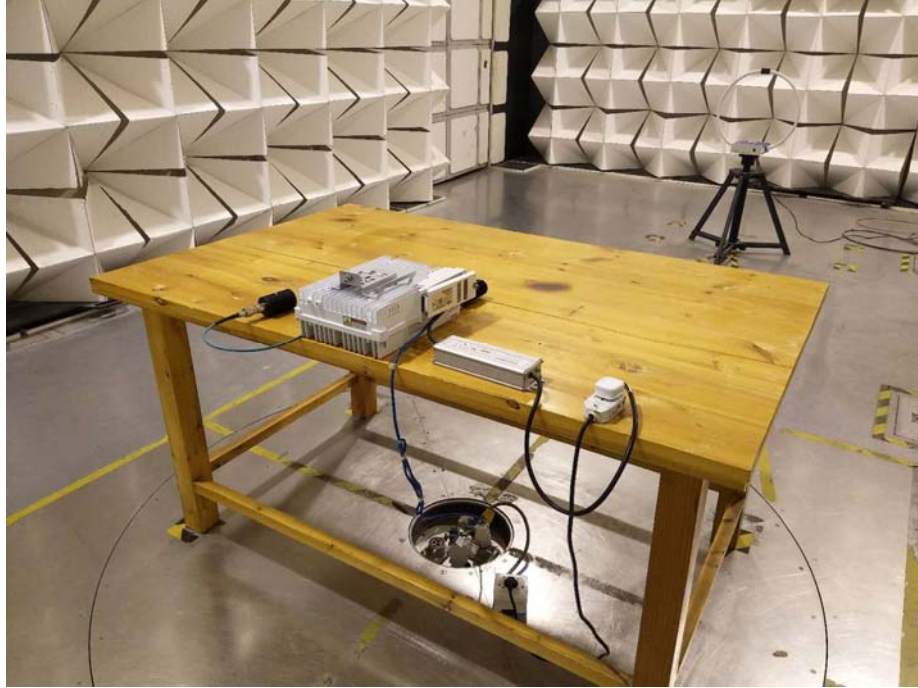

Photographs –Constructional Details

4G Setup photo Model mBS31001 FCC ID: 2AG32MBS3100190

Photograph - Spurious Emissions Radiated Test Setup

For Below 30MHz Test Site 2#

For 30MHz-1000MHz Test Site 2#

Appendix WTS19S04025068W_Photos