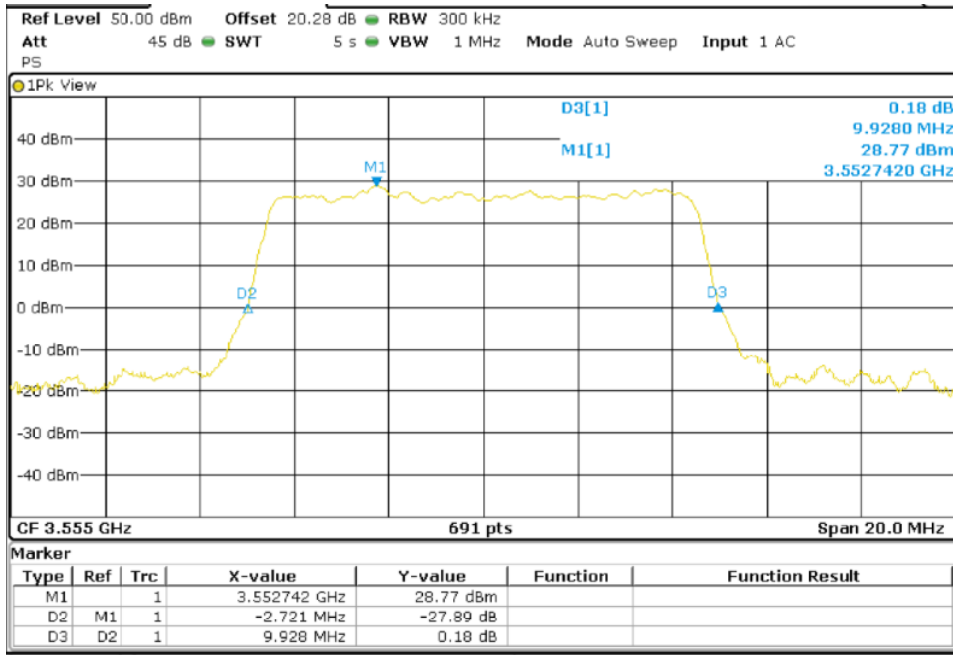

TEST RESULTS (Cont.):

-26dB Bandwidth

10 MHz BW

QPSK

Lowest Channel (3555 MHz)

Middle Channel (3625 MHz)

TEST RESULTS (Cont.):

High Channel (3695 MHz)

QPSK

Lowest Channel (3555 MHz)

TEST RESULTS (Cont.):

Middle Channel (3625 MHz)

High Channel (3695 MHz)

TEST RESULTS (Cont.):

20 MHz BW

QPSK