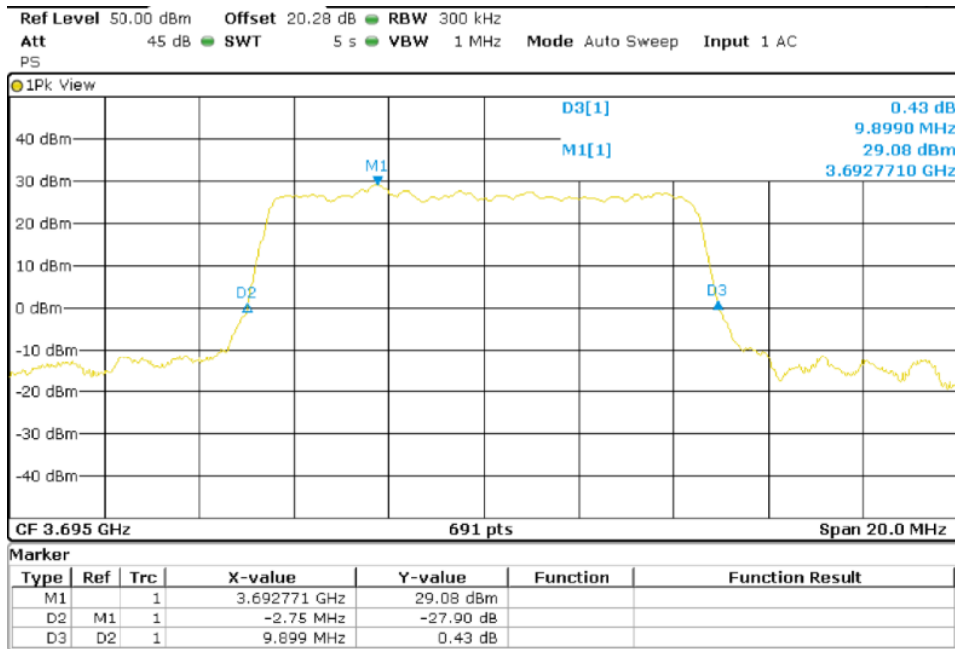

TEST RESULTS (Cont.):

-26dB Bandwidth

10 MHz BW

QPSK

Lowest Channel (3555 MHz)

Middle Channel (3625 MHz)

TEST RESULTS (Cont.):

High Channel (3695 MHz)

QPSK

Lowest Channel (3555 MHz)

TEST RESULTS (Cont.):

Middle Channel (3625 MHz)

High Channel (3695 MHz)

TEST RESULTS (Cont.):

20 MHz BW

QPSK