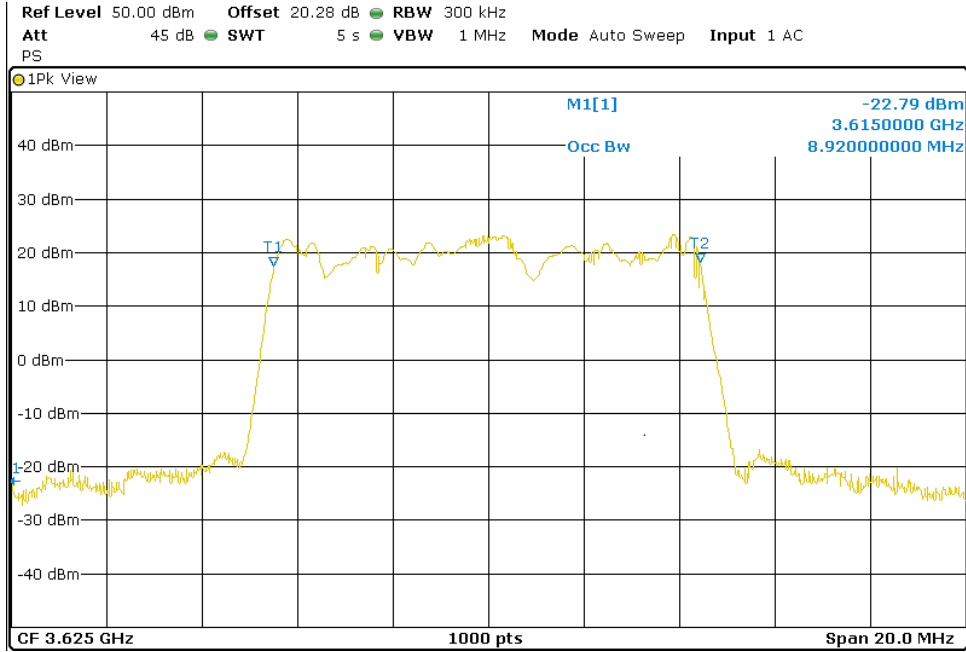

TEST RESULTS (Cont.):

Middle Channel (3625 MHz)

High Channel (3690 MHz)

TEST RESULTS (Cont.):

Port 4

10 MHz BW

QPSK

Lowest Channel (3555 MHz)

Middle Channel (3625 MHz)

TEST RESULTS (Cont.):

High Channel (3695 MHz)

64QAM

Lowest Channel (3555 MHz)

TEST RESULTS (Cont.):

Middle Channel (3625 MHz)

High Channel (3695 MHz)