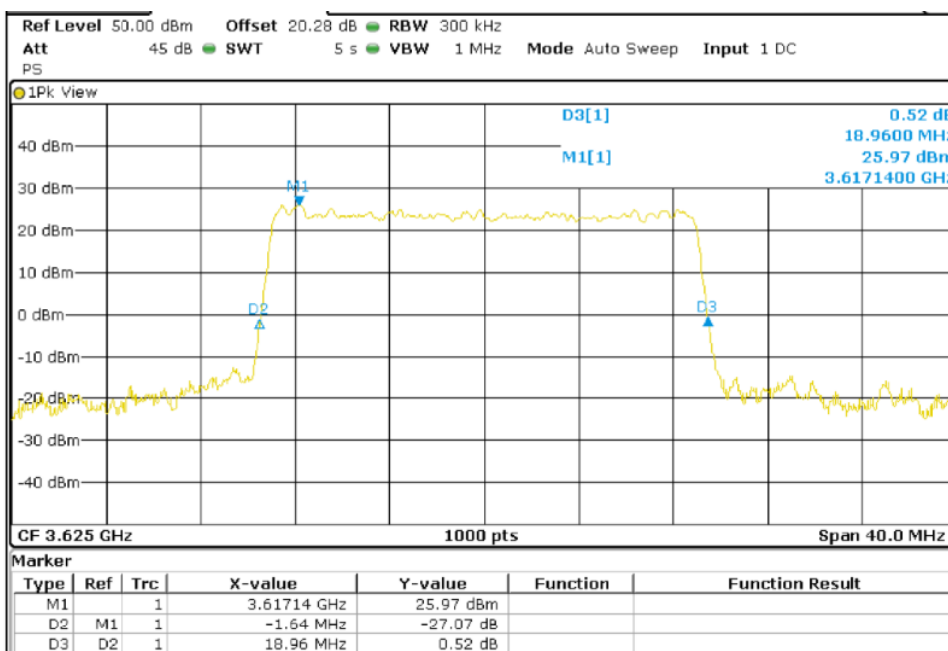

Lowest Channel (3555 MHz)

Middle Channel (3625 MHz)

TEST RESULTS (Cont.):

High Channel (3695 MHz)

QPSK

Lowest Channel (3555 MHz)

TEST RESULTS (Cont.):

-26dB Bandwidth

Middle Channel (3625 MHz)

High Channel (3695 MHz)

TEST RESULTS (Cont.):

20 MHz BW

QPSK

Lowest Channel (3560 MHz)

Middle Channel (3625 MHz)

TEST RESULTS (Cont.):

High Channel (3690 MHz)

QPSK

Lowest Channel (3560 MHz)

TEST RESULTS (Cont.):

Middle Channel (3625 MHz)

High Channel (3690 MHz)