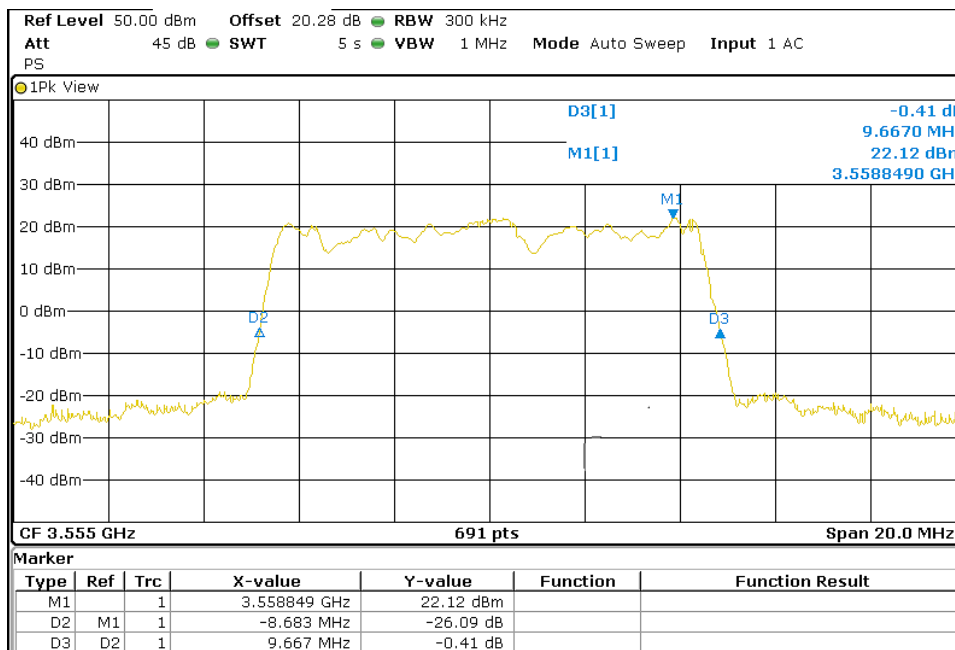

Middle Channel (3625 MHz)

High Channel (3690 MHz)

TEST RESULTS (Cont.):

-26dB Bandwidth

10 MHz BW

QPSK

Lowest Channel (3555 MHz)

Middle Channel (3625 MHz)

TEST RESULTS (Cont.):

High Channel (3695 MHz)

64QAM

Lowest Channel (3555 MHz)

TEST RESULTS (Cont.):

Middle Channel (3625 MHz)

High Channel (3695 MHz)

TEST RESULTS (Cont.):

20 MHz BW

QPSK

Lowest Channel (3560 MHz)

Middle Channel (3625 MHz)

TEST RESULTS (Cont.):

High Channel (3690 MHz)

64QAM

Lowest Channel (3560 MHz)