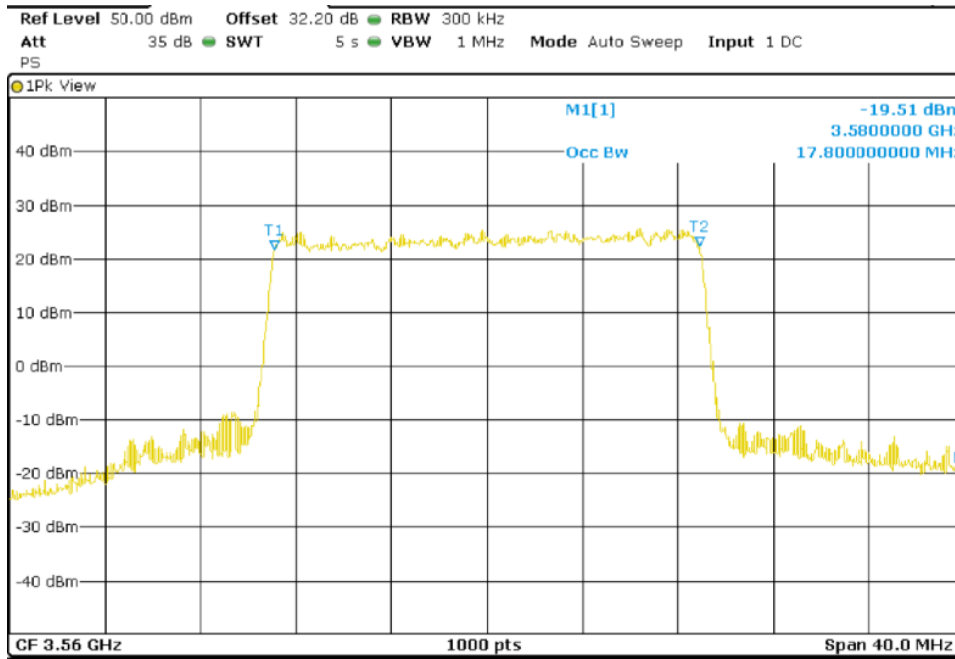

TEST RESULTS (Cont.):

20 MHz BW

QPSK

Lowest Channel (3560 MHz)