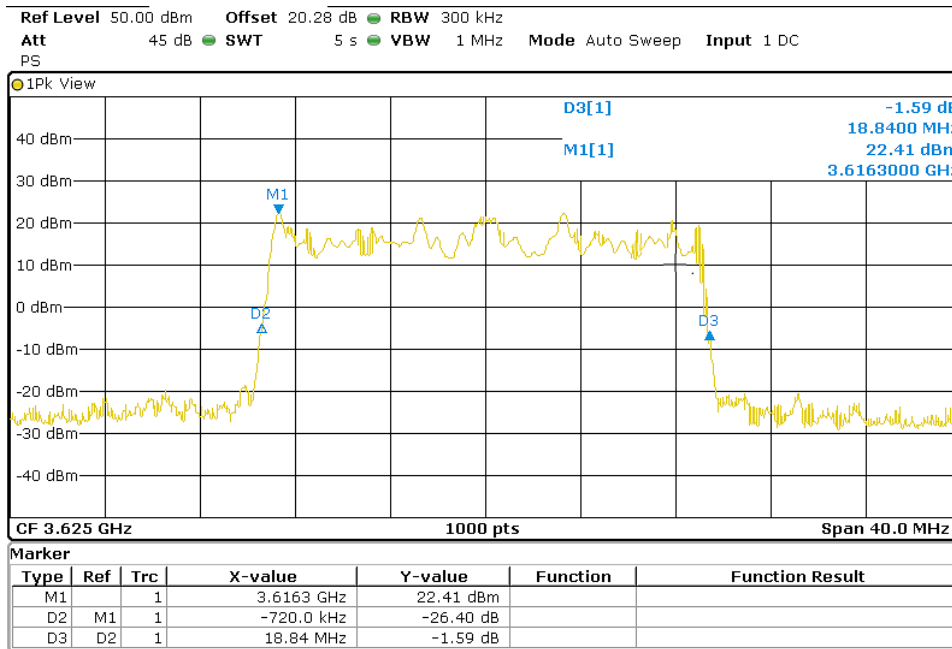

TEST RESULTS (Cont.):

High Channel (3695 MHz)

64QAM

Lowest Channel (3555 MHz)

TEST RESULTS (Cont.):

Middle Channel (3625 MHz)

High Channel (3695 MHz)

TEST RESULTS (Cont.):

20 MHz BW

QPSK

Lowest Channel (3560 MHz)

Middle Channel (3625 MHz)

TEST RESULTS (Cont.):

High Channel (3690 MHz)

64QAM

Lowest Channel (3560 MHz)

TEST RESULTS (Cont.):

Middle Channel (3625 MHz)

High Channel (3690 MHz)

TEST RESULTS (Cont.):

Port 4

10 MHz BW

QPSK

Lowest Channel (3555 MHz)