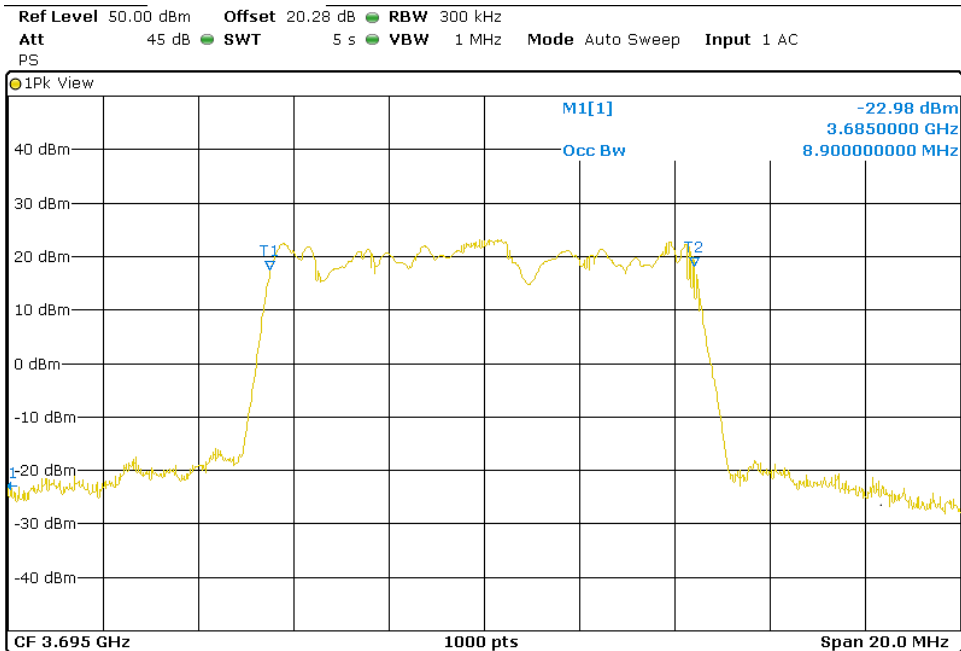

High Channel (3690 MHz)

TEST RESULTS (Cont.):

Port 3

10 MHz BW

QPSK

Lowest Channel (3555 MHz)

Middle Channel (3625 MHz)

TEST RESULTS (Cont.):

High Channel (3695 MHz)

64QAM

Lowest Channel (3555 MHz)

TEST RESULTS (Cont.):

Middle Channel (3625 MHz)

High Channel (3690 MHz)

TEST RESULTS (Cont.):

20 MHz BW

QPSK

Lowest Channel (3560 MHz)

Middle Channel (3625 MHz)

TEST RESULTS (Cont.):

High Channel (3690 MHz)

64QAM

Lowest Channel (3560 MHz)

TEST RESULTS (Cont.):

Middle Channel (3625 MHz)

High Channel (3690 MHz)

TEST RESULTS (Cont.):

-26dB Bandwidth

10 MHz BW

QPSK

Lowest Channel (3555 MHz)

Middle Channel (3625 MHz)