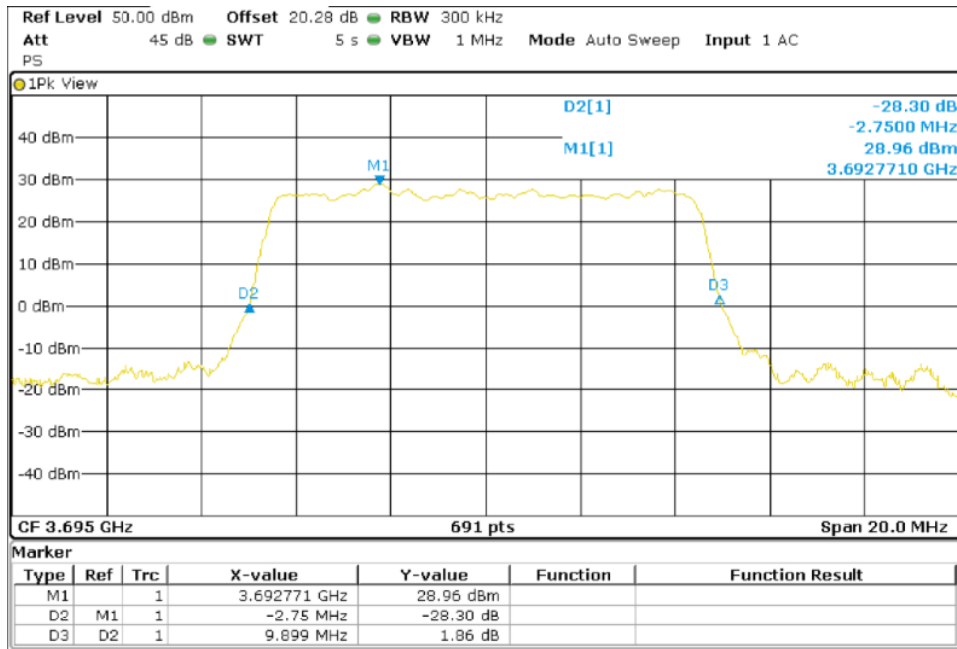

Lowest Channel (3560 MHz)

TEST RESULTS (Cont.):

Middle Channel (3625 MHz)

High Channel (3690 MHz)

TEST RESULTS (Cont.):

-26dB Bandwidth

10 MHz BW

QPSK

Lowest Channel (3555 MHz)

Middle Channel (3625 MHz)

TEST RESULTS (Cont.):

High Channel (3695 MHz)

QPSK

Lowest Channel (3555 MHz)

TEST RESULTS (Cont.):

-26dB Bandwidth

Middle Channel (3625 MHz)

High Channel (3695 MHz)

TEST RESULTS (Cont.):

20 MHz BW

QPSK

Lowest Channel (3560 MHz)

Middle Channel (3625 MHz)

TEST RESULTS (Cont.):