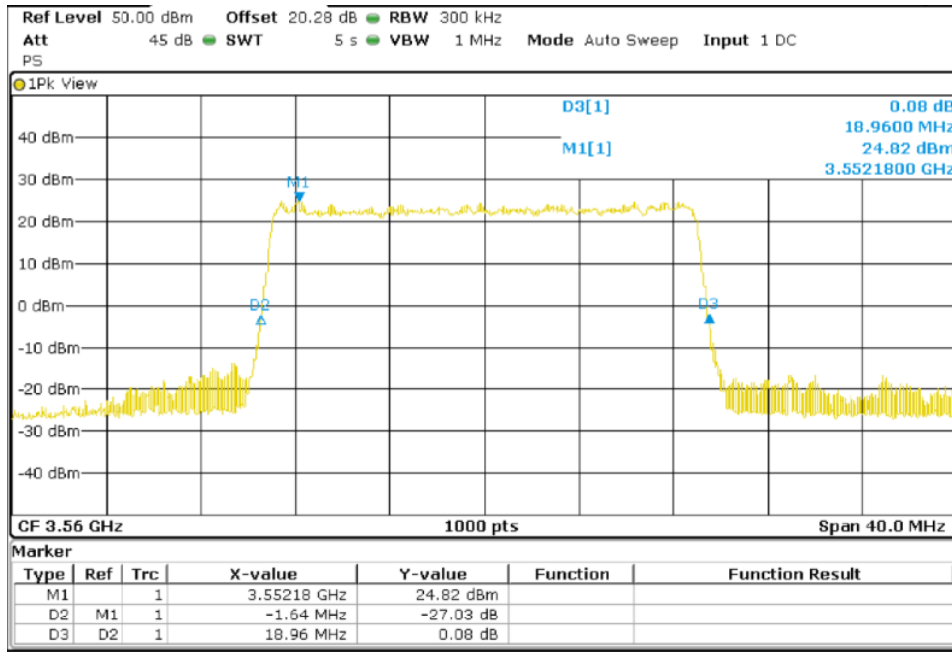

TEST RESULTS (Cont.):

20 MHz BW

QPSK

Lowest Channel (3560 MHz)