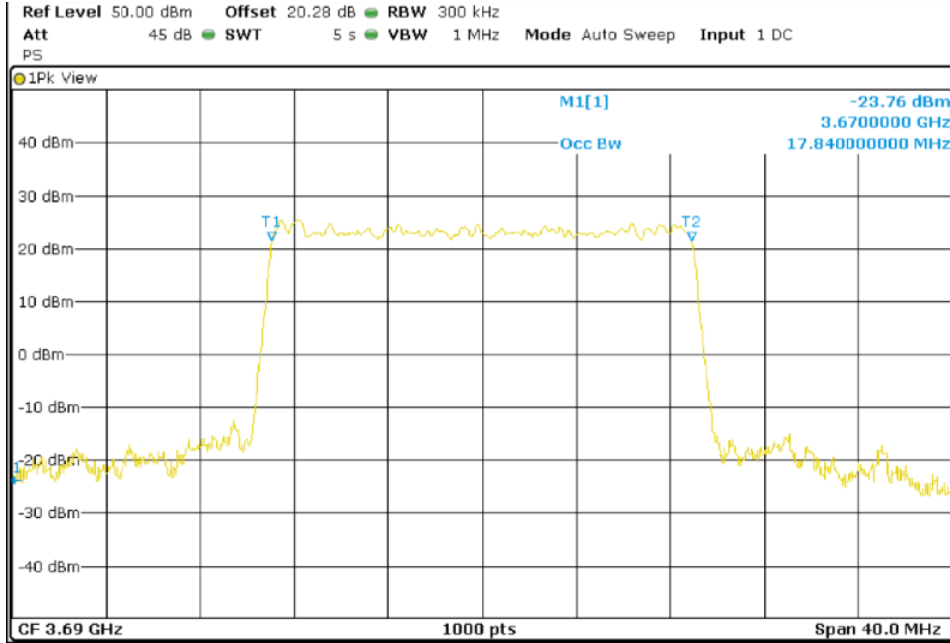

TEST RESULTS (Cont.):

20 MHz BW

QPSK

Lowest Channel (3560 MHz)

Middle Channel (3625 MHz)

TEST RESULTS (Cont.):

High Channel (3690 MHz)

64QAM

Lowest Channel (3560 MHz)

TEST RESULTS (Cont.):

Middle Channel (3625 MHz)

High Channel (3690 MHz)

TEST RESULTS (Cont.):

-26dB Bandwidth

10 MHz BW

QPSK