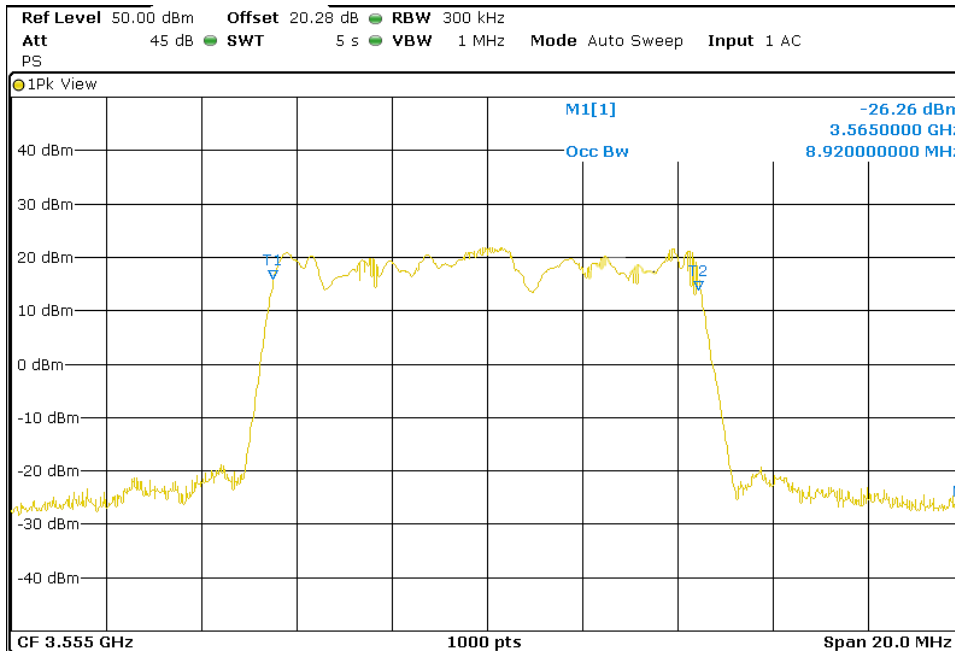

TEST RESULTS (Cont.):

Middle Channel (3625 MHz)

High Channel (3690 MHz)

TEST RESULTS (Cont.):

Port 4

10 MHz BW

QPSK

Lowest Channel (3555 MHz)

Middle Channel (3625 MHz)

TEST RESULTS (Cont.):

High Channel (3695 MHz)

64QAM

Lowest Channel (3555 MHz)

TEST RESULTS (Cont.):

Middle Channel (3625 MHz)

High Channel (3695 MHz)

TEST RESULTS (Cont.):

20 MHz BW

QPSK

Lowest Channel (3560 MHz)

Middle Channel (3625 MHz)

TEST RESULTS (Cont.):

High Channel (3690 MHz)

64QAM