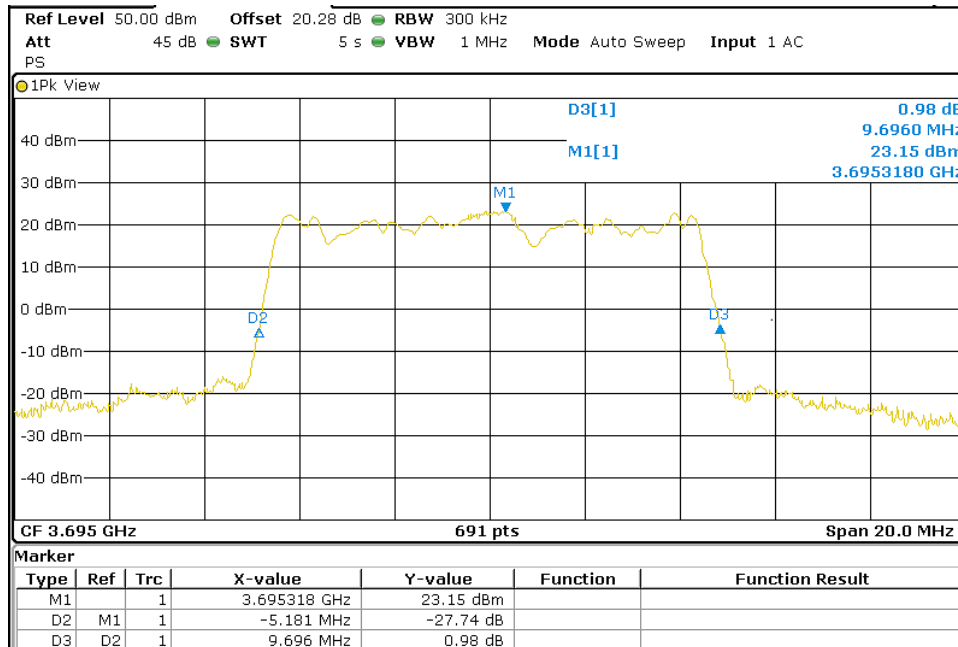

Middle Channel (3625 MHz)

High Channel (3690 MHz)

TEST RESULTS (Cont.):

-26dB Bandwidth

10 MHz BW

QPSK

Lowest Channel (3555 MHz)

Middle Channel (3625 MHz)

TEST RESULTS (Cont.):

High Channel (3695 MHz)

64QAM

Lowest Channel (3555 MHz)

TEST RESULTS (Cont.):

Middle Channel (3625 MHz)

High Channel (3695 MHz)

TEST RESULTS (Cont.):

20 MHz BW

QPSK

Lowest Channel (3560 MHz)

Middle Channel (3625 MHz)

TEST RESULTS (Cont.):

High Channel (3690 MHz)

64QAM

Lowest Channel (3560 MHz)

TEST RESULTS (Cont.):

Middle Channel (3625 MHz)

High Channel (3690 MHz)

TEST RESULTS (Cont.):

Port 4

10 MHz BW

QPSK

Lowest Channel (3555 MHz)