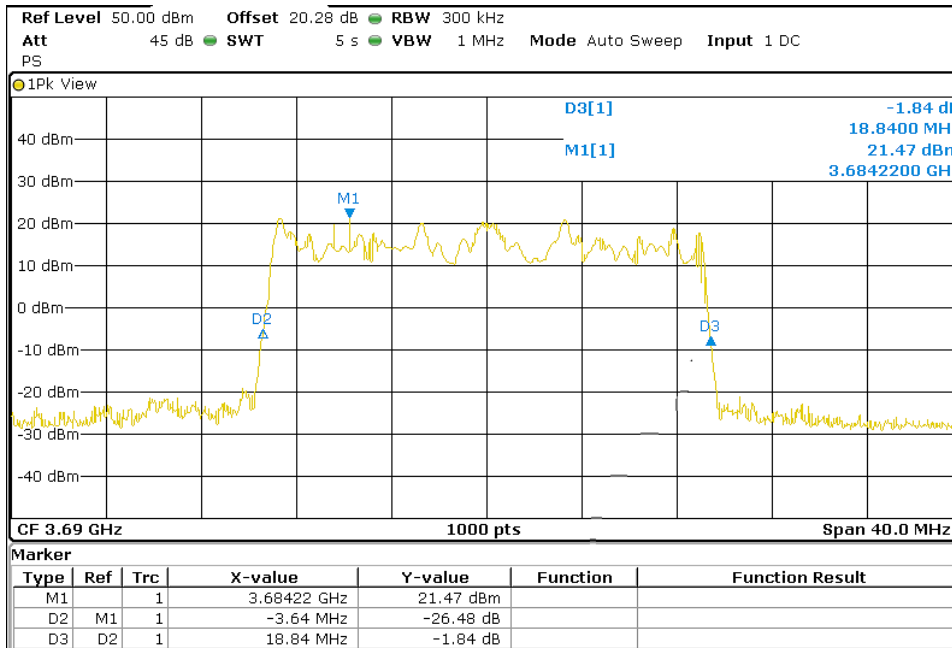

TEST RESULTS (Cont.):

High Channel (3695 MHz)

64QAM

Lowest Channel (3555 MHz)

TEST RESULTS (Cont.):

Middle Channel (3625 MHz)

High Channel (3695 MHz)

TEST RESULTS (Cont.):

20 MHz BW

QPSK

Lowest Channel (3560 MHz)

Middle Channel (3625 MHz)

TEST RESULTS (Cont.):

High Channel (3690 MHz)

64QAM

Lowest Channel (3560 MHz)

TEST RESULTS (Cont.):

Middle Channel (3625 MHz)

High Channel (3690 MHz)

TEST RESULTS (Cont.):

Port 4

10 MHz BW

QPSK

Lowest Channel (3555 MHz)