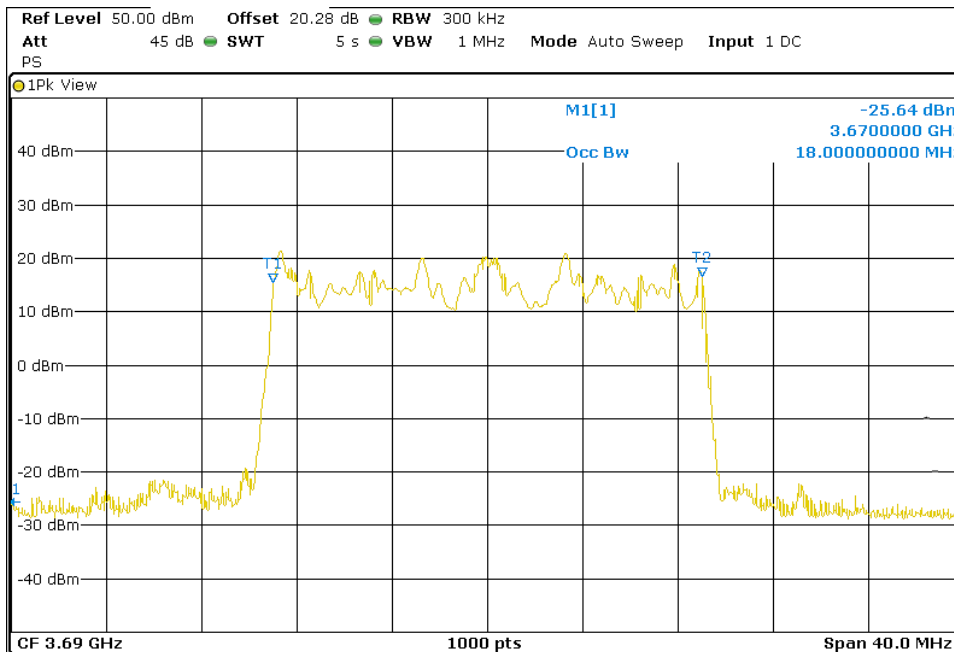

QPSK

Lowest Channel (3560 MHz)

Middle Channel (3625 MHz)

TEST RESULTS (Cont.):

High Channel (3690 MHz)

64QAM

Lowest Channel (3560 MHz)

TEST RESULTS (Cont.):

Middle Channel (3625 MHz)

High Channel (3690 MHz)

TEST RESULTS (Cont.):

-26dB Bandwidth

10 MHz BW

QPSK

Lowest Channel (3555 MHz)

Middle Channel (3625 MHz)