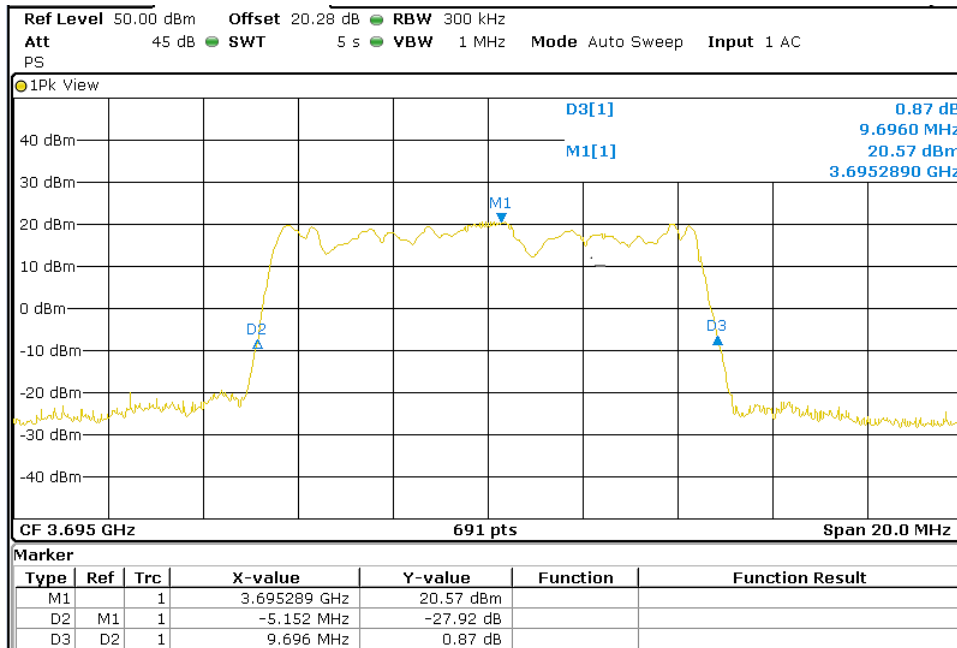

TEST RESULTS (Cont.):

-26dB Bandwidth

10 MHz BW

QPSK

Lowest Channel (3555 MHz)

Middle Channel (3625 MHz)

TEST RESULTS (Cont.):

High Channel (3695 MHz)

QPSK

Lowest Channel (3555 MHz)

TEST RESULTS (Cont.):

Middle Channel (3625 MHz)

High Channel (3695 MHz)

TEST RESULTS (Cont.):

20 MHz BW

QPSK

Lowest Channel (3560 MHz)

Middle Channel (3625 MHz)

TEST RESULTS (Cont.):

High Channel (3690 MHz)

64QAM

Lowest Channel (3560 MHz)

TEST RESULTS (Cont.):

Middle Channel (3625 MHz)

High Channel (3690 MHz)

TEST RESULTS (Cont.):

Port 3

10 MHz BW

QPSK

Lowest Channel (3555 MHz)

Middle Channel (3625 MHz)

TEST RESULTS (Cont.):