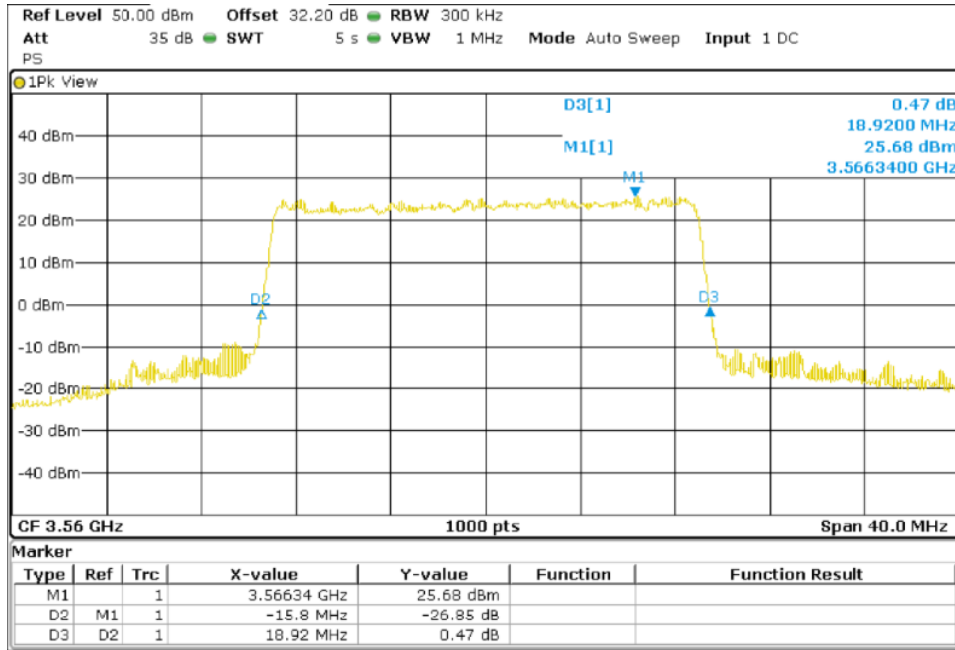

Middle Channel (3625 MHz)

High Channel (3690 MHz)

TEST RESULTS (Cont.):

-26dB Bandwidth

10 MHz BW

QPSK

Lowest Channel (3555 MHz)

Middle Channel (3625 MHz)

TEST RESULTS (Cont.):

High Channel (3695 MHz)

64QAM

Lowest Channel (3555 MHz)

TEST RESULTS (Cont.):

Middle Channel (3625 MHz)

High Channel (3695 MHz)

TEST RESULTS (Cont.):

20 MHz BW

QPSK

Lowest Channel (3560 MHz)

Middle Channel (3625 MHz)

TEST RESULTS (Cont.):

High Channel (3690 MHz)

64QAM

Lowest Channel (3560 MHz)

TEST RESULTS (Cont.):

Middle Channel (3625 MHz)

High Channel (3690 MHz)

TEST RESULTS (Cont.):

Port 4

10 MHz BW

QPSK

Lowest Channel (3555 MHz)