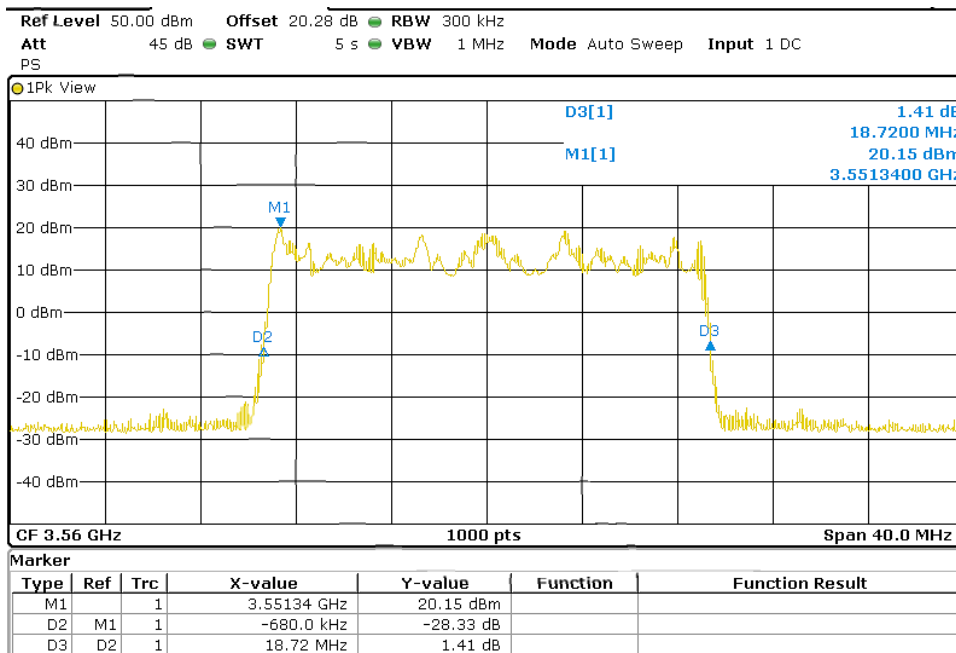

Lowest Channel (3555 MHz)

Middle Channel (3625 MHz)

TEST RESULTS (Cont.):

High Channel (3695 MHz)

QPSK

Lowest Channel (3555 MHz)

TEST RESULTS (Cont.):

-26dB Bandwidth

Middle Channel (3625 MHz)

High Channel (3695 MHz)

TEST RESULTS (Cont.):

20 MHz BW

QPSK

Lowest Channel (3560 MHz)

Middle Channel (3625 MHz)

TEST RESULTS (Cont.):

High Channel (3690 MHz)

QPSK

Lowest Channel (3560 MHz)

TEST RESULTS (Cont.):

Middle Channel (3625 MHz)

High Channel (3690 MHz)