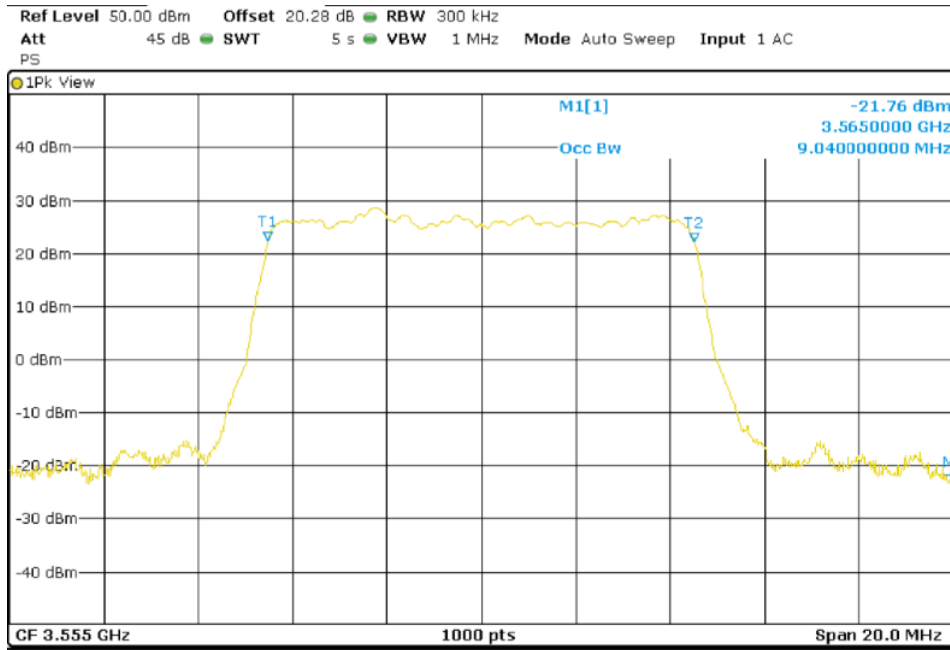

TEST RESULTS (Cont.):

Middle Channel (3625 MHz)

High Channel (3690 MHz)

TEST RESULTS (Cont.):

Port 4

10 MHz BW

QPSK

Lowest Channel (3555 MHz)