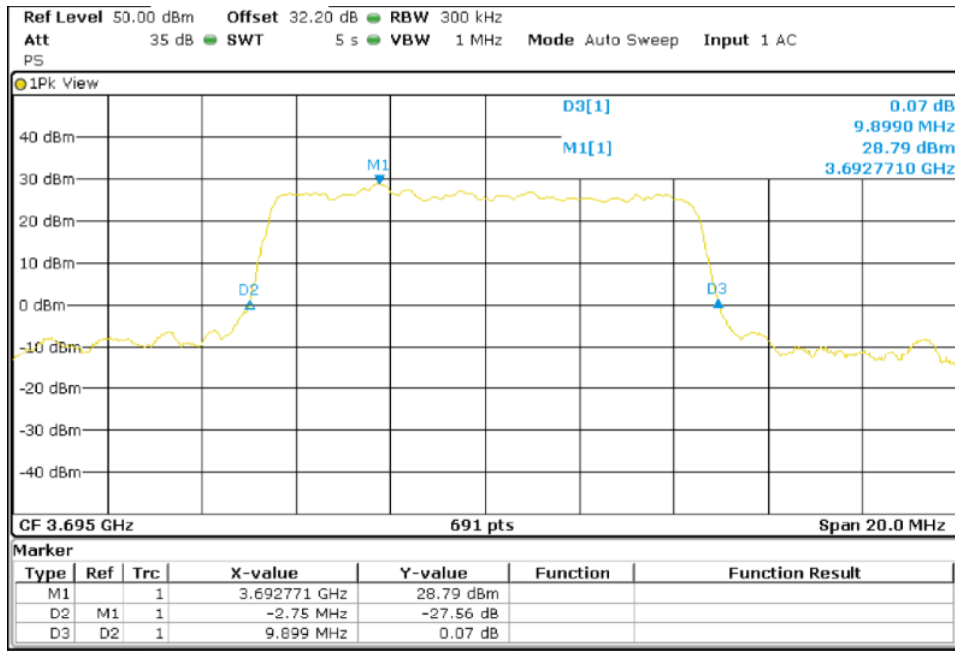

Middle Channel (3625 MHz)

High Channel (3690 MHz)

TEST RESULTS (Cont.):

-26dB Bandwidth

10 MHz BW

QPSK

Lowest Channel (3555 MHz)

Middle Channel (3625 MHz)

TEST RESULTS (Cont.):

High Channel (3695 MHz)

64QAM

Lowest Channel (3555 MHz)

TEST RESULTS (Cont.):

Middle Channel (3625 MHz)

High Channel (3695 MHz)

TEST RESULTS (Cont.):