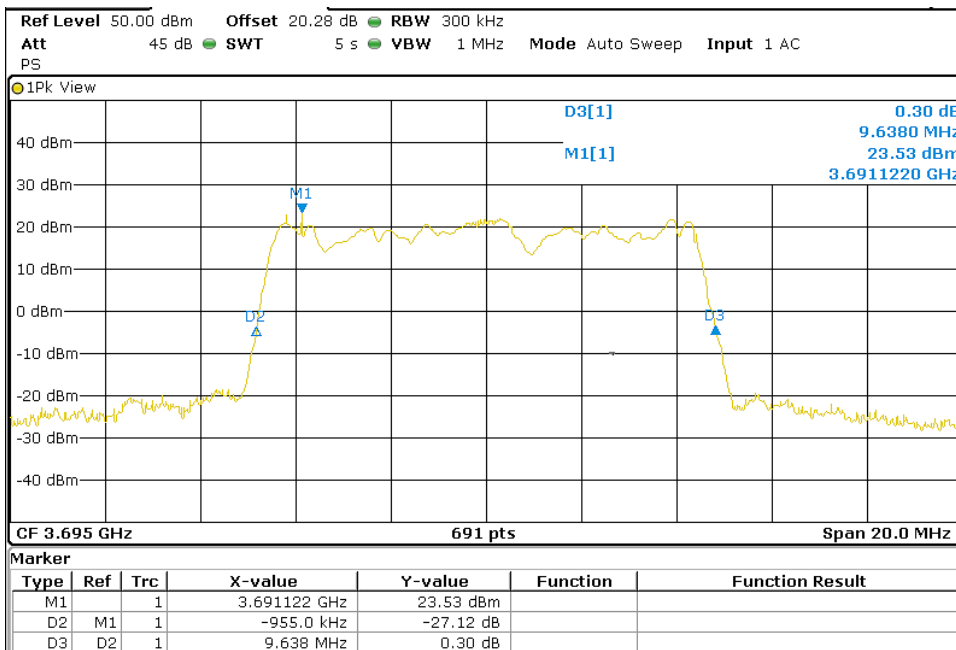

Lowest Channel (3560 MHz)

TEST RESULTS (Cont.):

Middle Channel (3625 MHz)

High Channel (3690 MHz)

TEST RESULTS (Cont.):

-26dB Bandwidth

10 MHz BW

QPSK

Lowest Channel (3555 MHz)

Middle Channel (3625 MHz)

TEST RESULTS (Cont.):

High Channel (3695 MHz)

QPSK

Lowest Channel (3555 MHz)

TEST RESULTS (Cont.):

-26dB Bandwidth

Middle Channel (3625 MHz)

High Channel (3695 MHz)

TEST RESULTS (Cont.):

20 MHz BW

QPSK

Lowest Channel (3560 MHz)

Middle Channel (3625 MHz)

TEST RESULTS (Cont.):