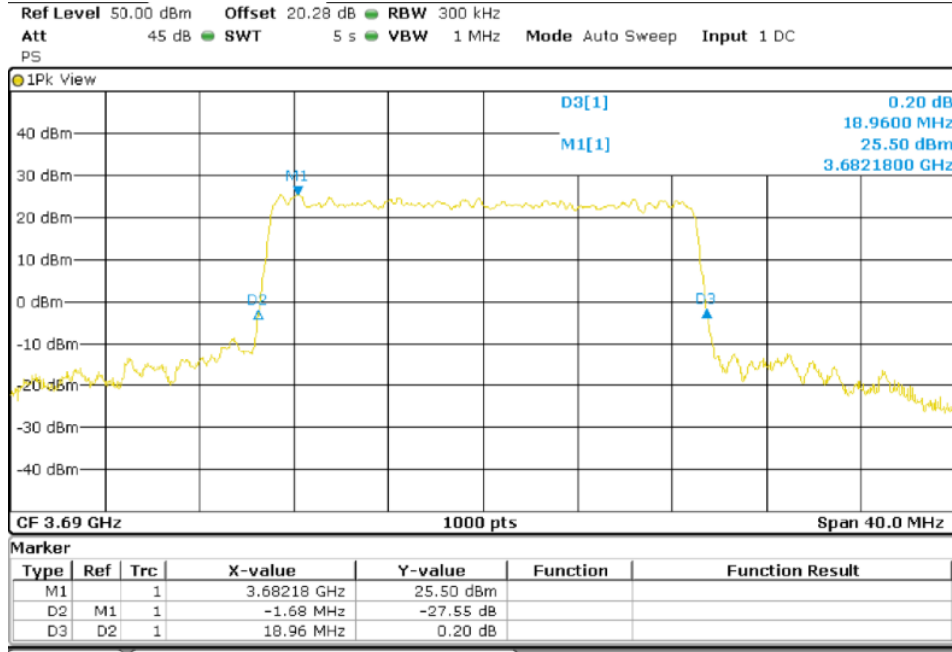

Lowest Channel (3560 MHz)

Middle Channel (3625 MHz)

TEST RESULTS (Cont.):

High Channel (3690 MHz)

64QAM

Lowest Channel (3560 MHz)

TEST RESULTS (Cont.):

Middle Channel (3625 MHz)

High Channel (3690 MHz)

TEST RESULTS (Cont.):

Port 3

10 MHz BW

QPSK

Lowest Channel (3555 MHz)

Middle Channel (3625 MHz)

TEST RESULTS (Cont.):