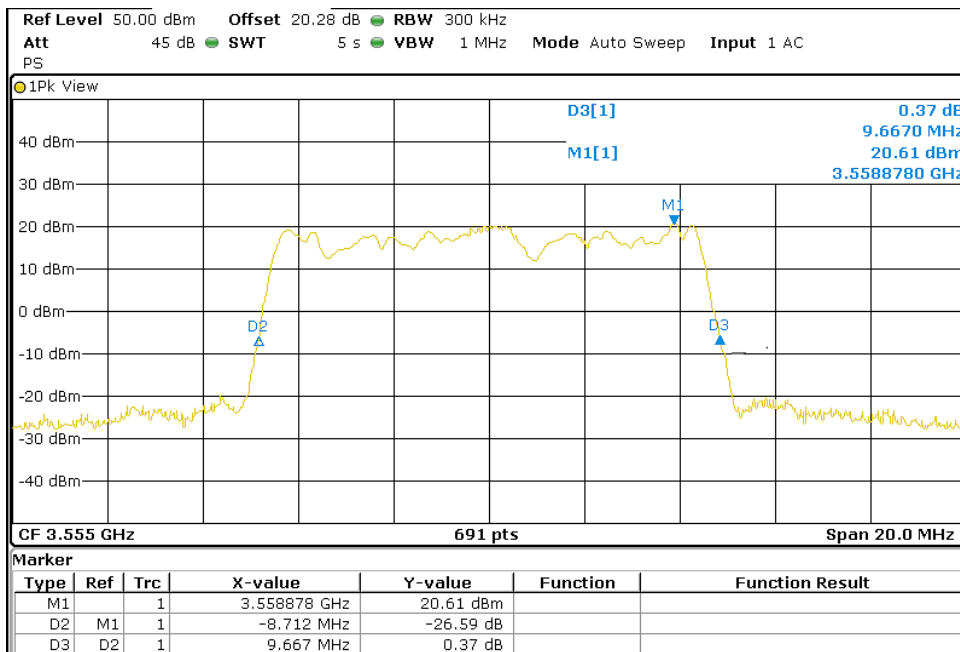

TEST RESULTS (Cont.):

-26dB Bandwidth

10 MHz BW

QPSK

Lowest Channel (3555 MHz)

Middle Channel (3625 MHz)

TEST RESULTS (Cont.):

High Channel (3695 MHz)

QPSK

Lowest Channel (3555 MHz)

TEST RESULTS (Cont.):

Middle Channel (3625 MHz)

High Channel (3695 MHz)

TEST RESULTS (Cont.):

20 MHz BW

QPSK

Lowest Channel (3560 MHz)

Middle Channel (3625 MHz)

TEST RESULTS (Cont.):

High Channel (3690 MHz)

64QAM

Lowest Channel (3560 MHz)

TEST RESULTS (Cont.):

Middle Channel (3625 MHz)

High Channel (3690 MHz)

TEST RESULTS (Cont.):

Port 3

10 MHz BW

QPSK

Lowest Channel (3555 MHz)

Middle Channel (3625 MHz)

TEST RESULTS (Cont.):