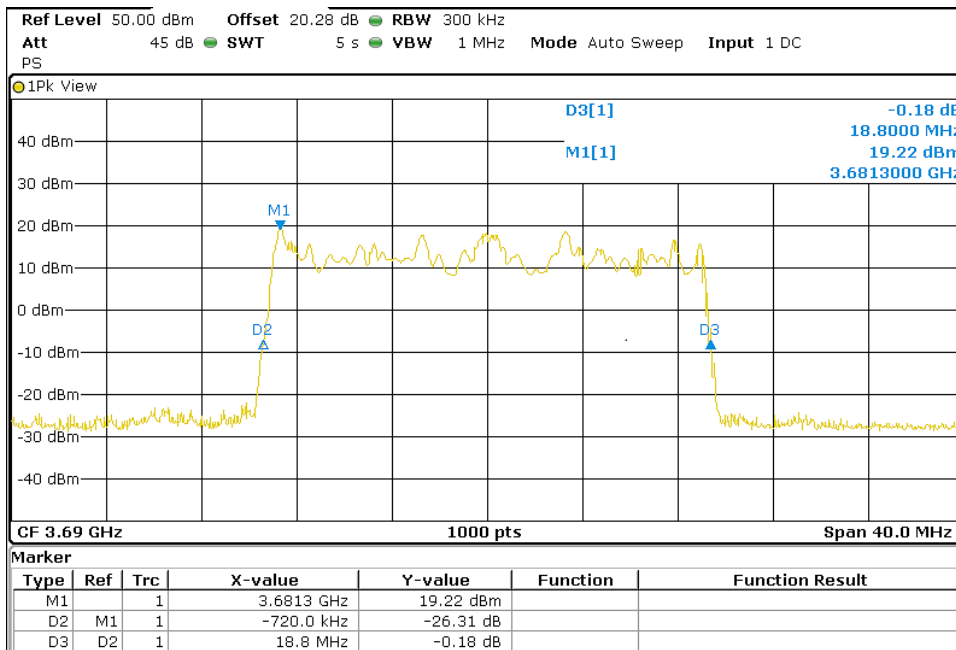

Lowest Channel (3560 MHz)

Middle Channel (3625 MHz)

TEST RESULTS (Cont.):

High Channel (3690 MHz)

64QAM

Lowest Channel (3560 MHz)

TEST RESULTS (Cont.):

Middle Channel (3625 MHz)

High Channel (3690 MHz)

TEST RESULTS (Cont.):

Port 3

10 MHz BW

QPSK

Lowest Channel (3555 MHz)

Middle Channel (3625 MHz)

TEST RESULTS (Cont.):