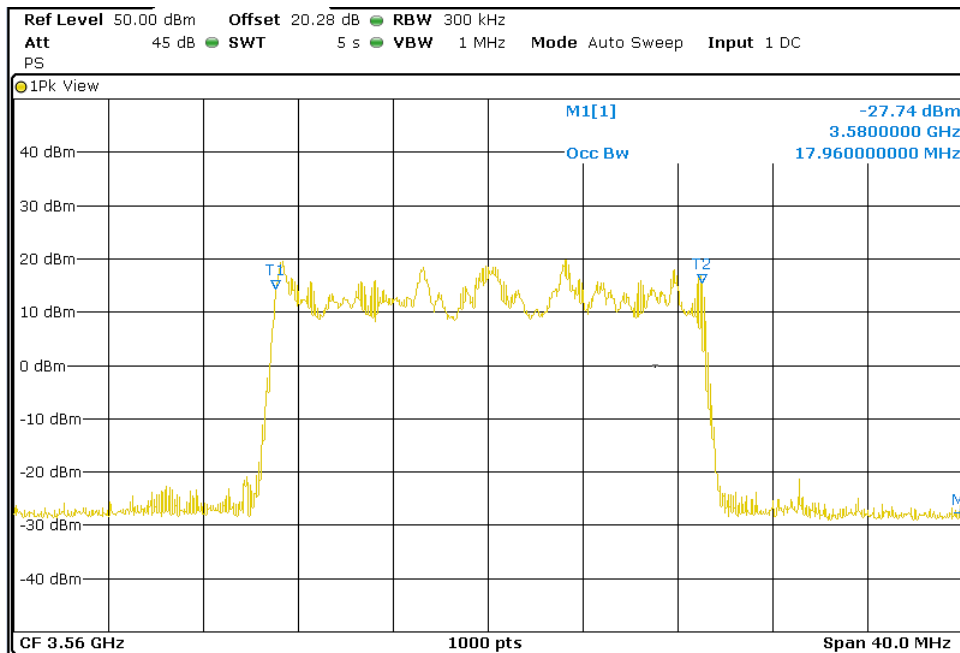

QPSK

Lowest Channel (3560 MHz)

Middle Channel (3625 MHz)

TEST RESULTS (Cont.):

High Channel (3690 MHz)

64QAM

Lowest Channel (3560 MHz)

TEST RESULTS (Cont.):

Middle Channel (3625 MHz)

High Channel (3690 MHz)

TEST RESULTS (Cont.):

-26dB Bandwidth

10 MHz BW

QPSK

Lowest Channel (3555 MHz)

Middle Channel (3625 MHz)