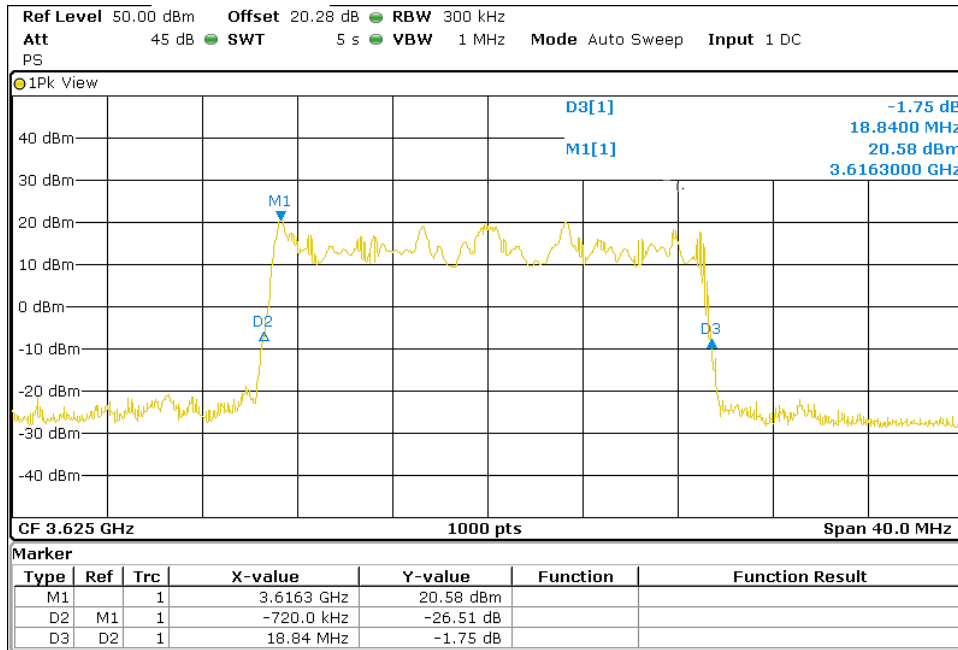

Lowest Channel (3560 MHz)

Middle Channel (3625 MHz)

TEST RESULTS (Cont.):

High Channel (3690 MHz)

64QAM

Lowest Channel (3560 MHz)

TEST RESULTS (Cont.):

Middle Channel (3625 MHz)

High Channel (3690 MHz)

TEST RESULTS (Cont.):

Port 3

10 MHz BW

QPSK

Lowest Channel (3555 MHz)

Middle Channel (3625 MHz)

TEST RESULTS (Cont.):