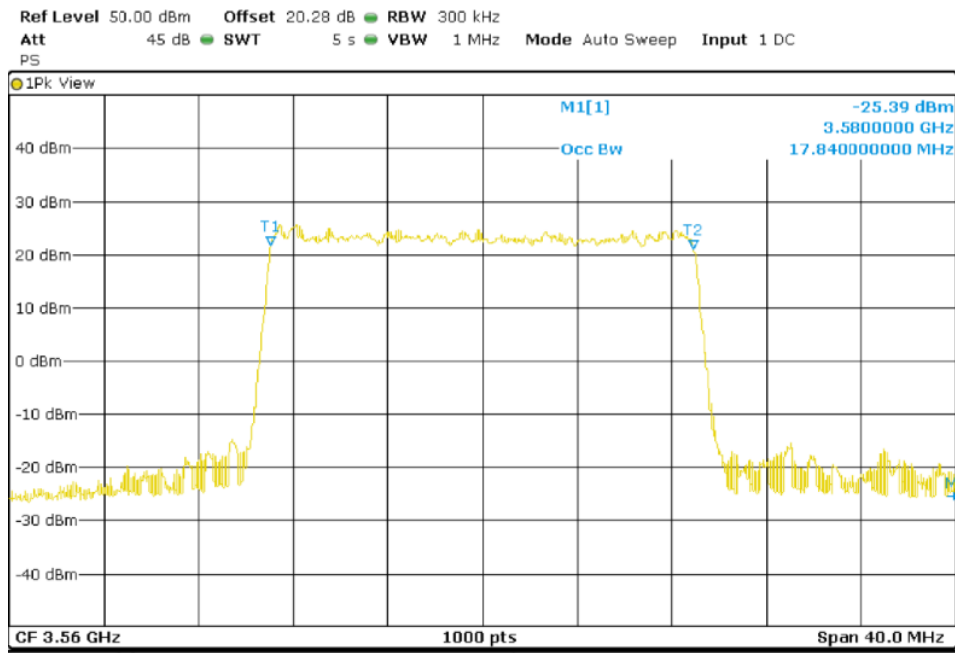

TEST RESULTS (Cont.):

20 MHz BW

QPSK

Lowest Channel (3560 MHz)