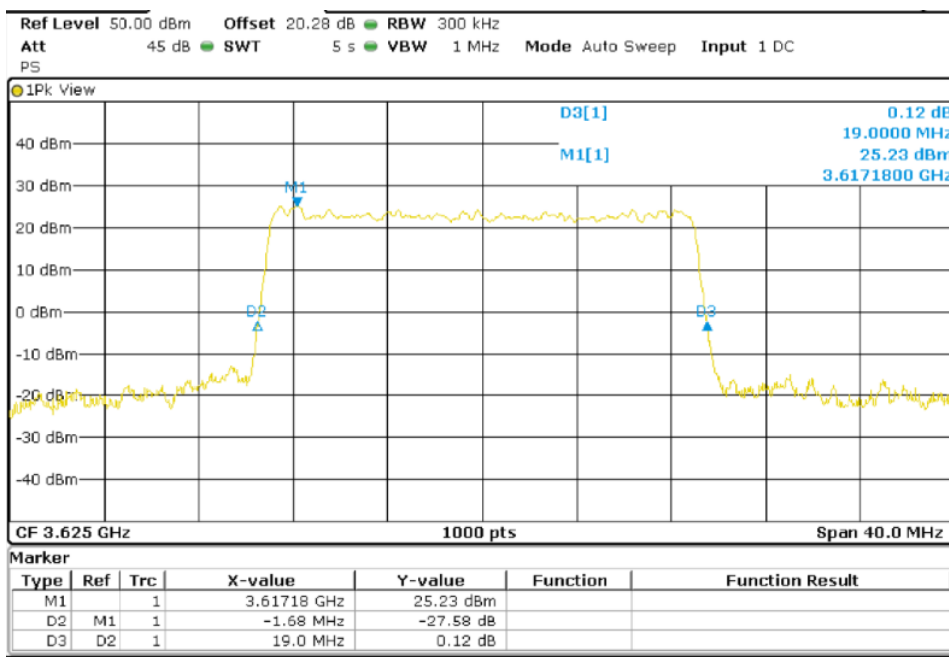

Middle Channel (3625 MHz)