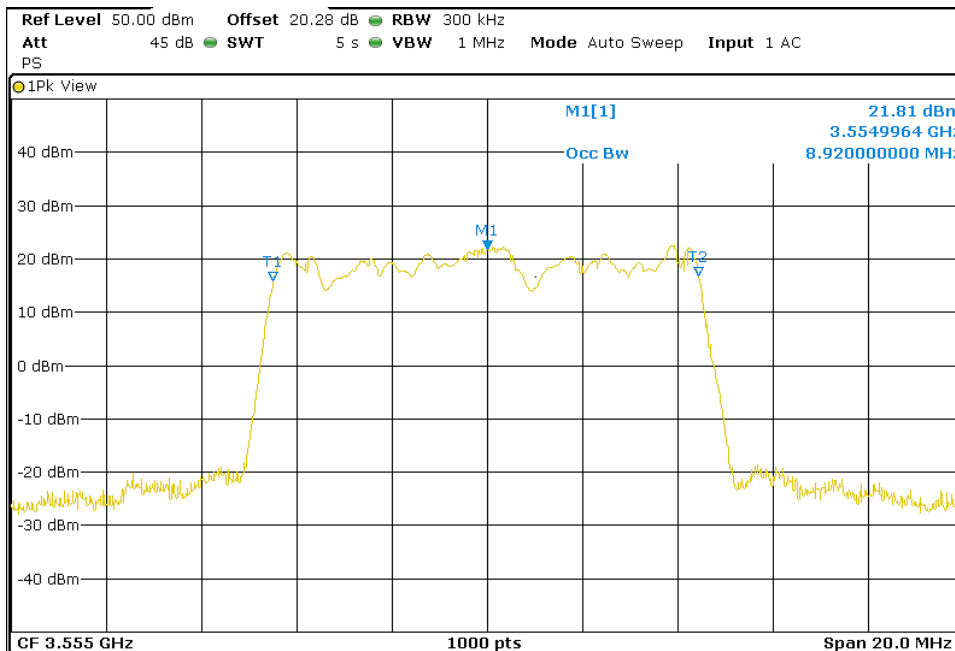

High Channel (3690 MHz)

TEST RESULTS (Cont.):

Port 3

10 MHz BW

QPSK

Lowest Channel (3555 MHz)

Middle Channel (3625 MHz)

TEST RESULTS (Cont.):

High Channel (3695 MHz)

64QAM

Lowest Channel (3555 MHz)

TEST RESULTS (Cont.):

Middle Channel (3625 MHz)

High Channel (3690 MHz)

TEST RESULTS (Cont.):

20 MHz BW