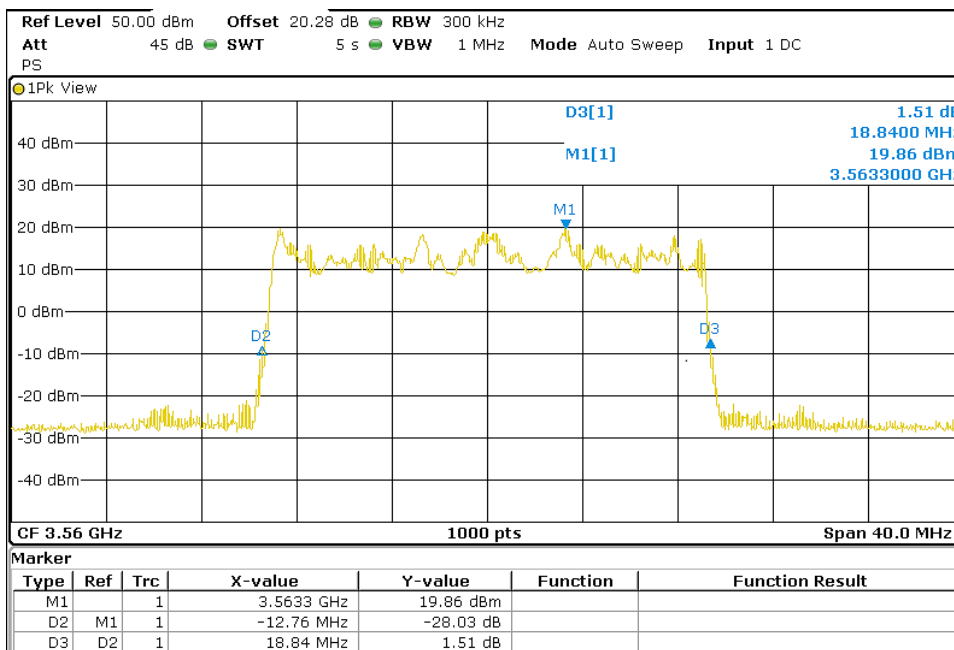

20 MHz BW

QPSK

Lowest Channel (3560 MHz)

Middle Channel (3625 MHz)

TEST RESULTS (Cont.):

High Channel (3690 MHz)

64QAM

Lowest Channel (3560 MHz)

TEST RESULTS (Cont.):

Middle Channel (3625 MHz)

High Channel (3690 MHz)

TEST RESULTS (Cont.):

Port 4

10 MHz BW

QPSK

Lowest Channel (3555 MHz)