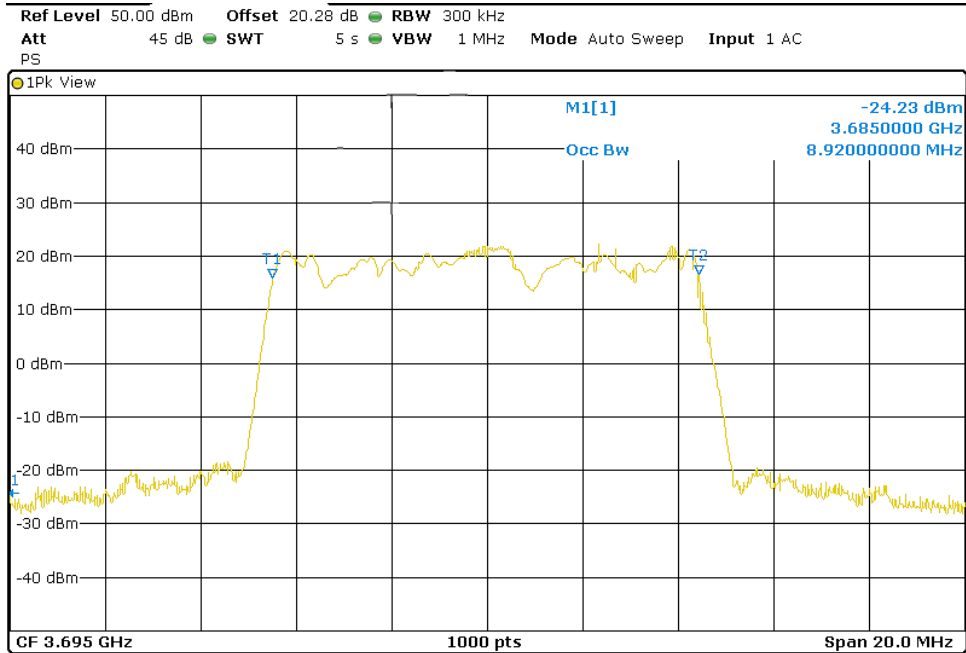

TEST RESULTS (Cont.):

Middle Channel (3625 MHz)

High Channel (3690 MHz)

TEST RESULTS (Cont.):

Port 4

10 MHz BW

QPSK

Lowest Channel (3555 MHz)

Middle Channel (3625 MHz)

TEST RESULTS (Cont.):

High Channel (3695 MHz)

64QAM

Lowest Channel (3555 MHz)

TEST RESULTS (Cont.):

Middle Channel (3625 MHz)

High Channel (3695 MHz)

TEST RESULTS (Cont.):

20 MHz BW

QPSK

Lowest Channel (3560 MHz)

Middle Channel (3625 MHz)

TEST RESULTS (Cont.):

High Channel (3690 MHz)

64QAM

Lowest Channel (3560 MHz)

TEST RESULTS (Cont.):

Middle Channel (3625 MHz)

High Channel (3690 MHz)

TEST RESULTS (Cont.):

-26dB Bandwidth

10 MHz BW

QPSK