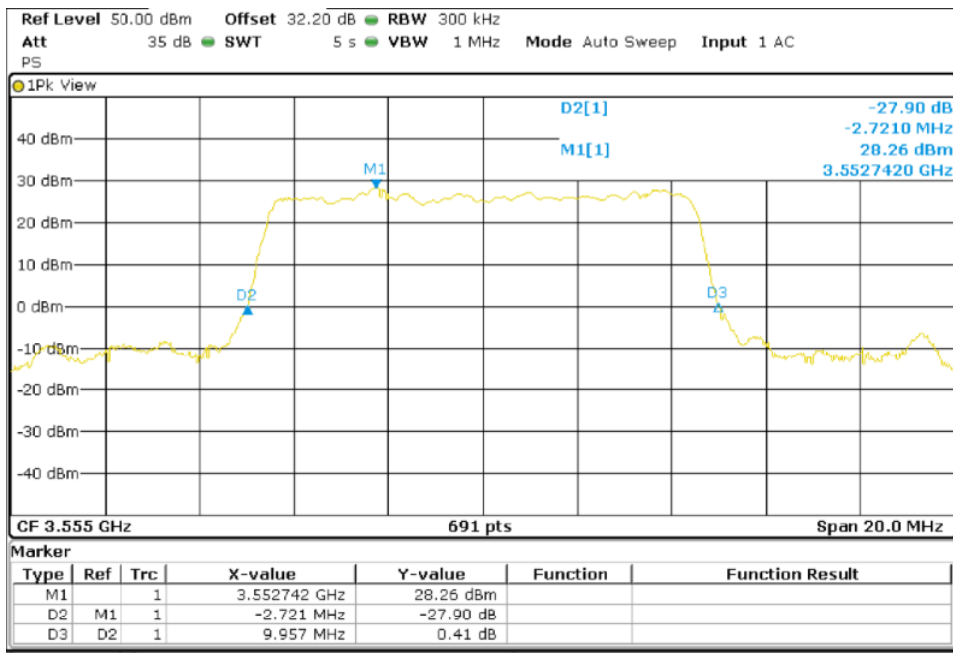

Middle Channel (3625 MHz)

High Channel (3690 MHz)

TEST RESULTS (Cont.):

-26dB Bandwidth

10 MHz BW

QPSK

Lowest Channel (3555 MHz)

Middle Channel (3625 MHz)

TEST RESULTS (Cont.):

High Channel (3695 MHz)

64QAM

Lowest Channel (3555 MHz)

TEST RESULTS (Cont.):

Middle Channel (3625 MHz)

High Channel (3695 MHz)

TEST RESULTS (Cont.):