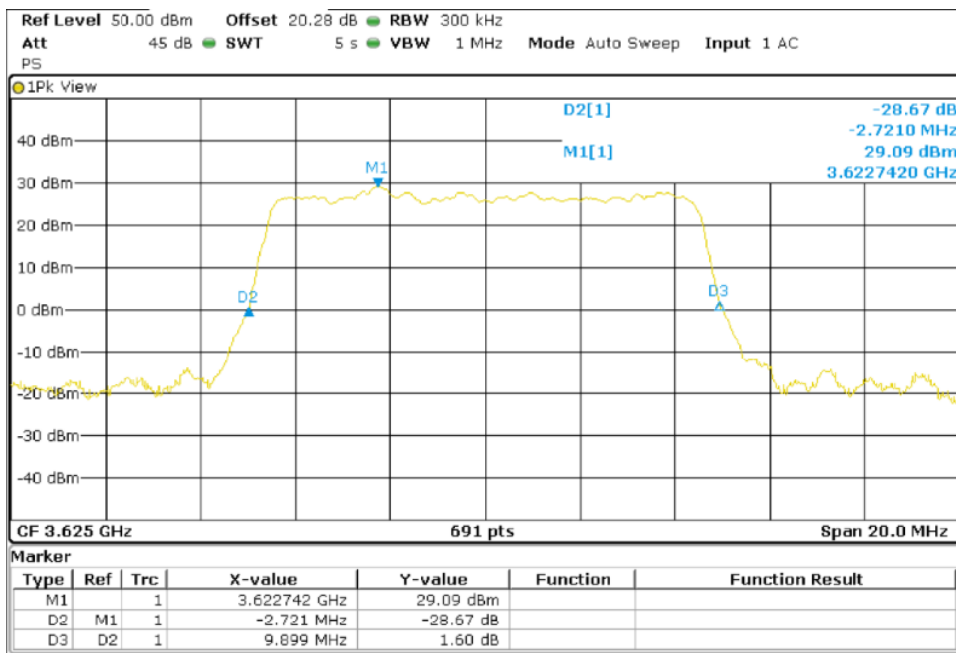

TEST RESULTS (Cont.):

20 MHz BW

QPSK

Lowest Channel (3560 MHz)

Middle Channel (3625 MHz)

TEST RESULTS (Cont.):

High Channel (3690 MHz)

64QAM

Lowest Channel (3560 MHz)

TEST RESULTS (Cont.):

Middle Channel (3625 MHz)

High Channel (3690 MHz)

TEST RESULTS (Cont.):

-26dB Bandwidth

10 MHz BW

QPSK

Lowest Channel (3555 MHz)

Middle Channel (3625 MHz)

TEST RESULTS (Cont.):

High Channel (3695 MHz)

QPSK

Lowest Channel (3555 MHz)

TEST RESULTS (Cont.):

-26dB Bandwidth