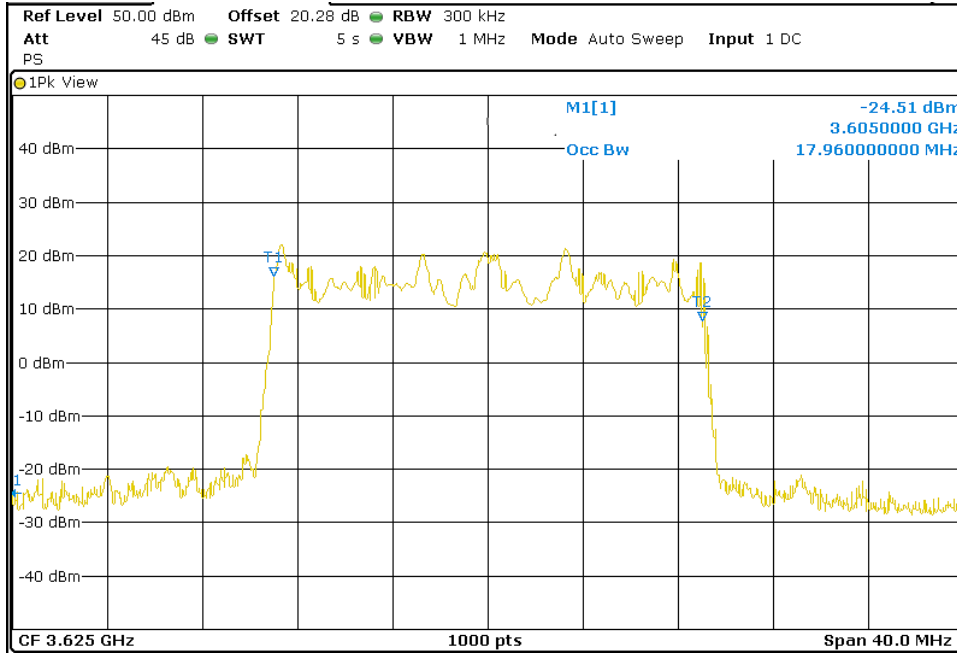

TEST RESULTS (Cont.):

20 MHz BW

QPSK

Lowest Channel (3560 MHz)

Middle Channel (3625 MHz)

TEST RESULTS (Cont.):

High Channel (3690 MHz)

64QAM

Lowest Channel (3560 MHz)

TEST RESULTS (Cont.):

Middle Channel (3625 MHz)

High Channel (3690 MHz)

TEST RESULTS (Cont.):

-26dB Bandwidth

10 MHz BW

QPSK