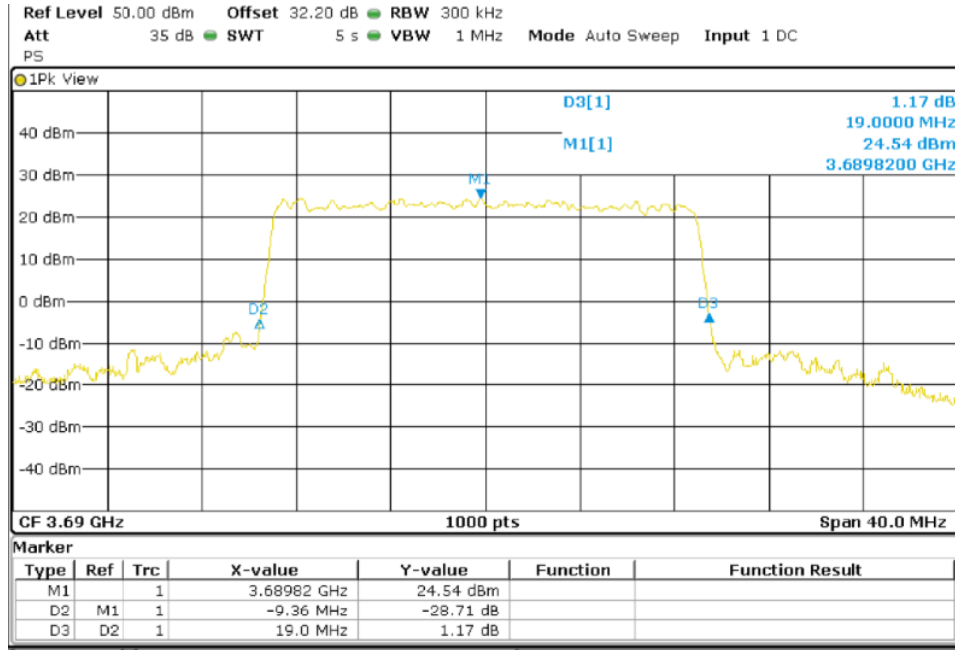

20 MHz BW

QPSK

Lowest Channel (3560 MHz)

Middle Channel (3625 MHz)

TEST RESULTS (Cont.):

High Channel (3690 MHz)

64QAM

Lowest Channel (3560 MHz)

TEST RESULTS (Cont.):

Middle Channel (3625 MHz)

High Channel (3690 MHz)

TEST RESULTS (Cont.):

Port 4

10 MHz BW

QPSK

Lowest Channel (3555 MHz)