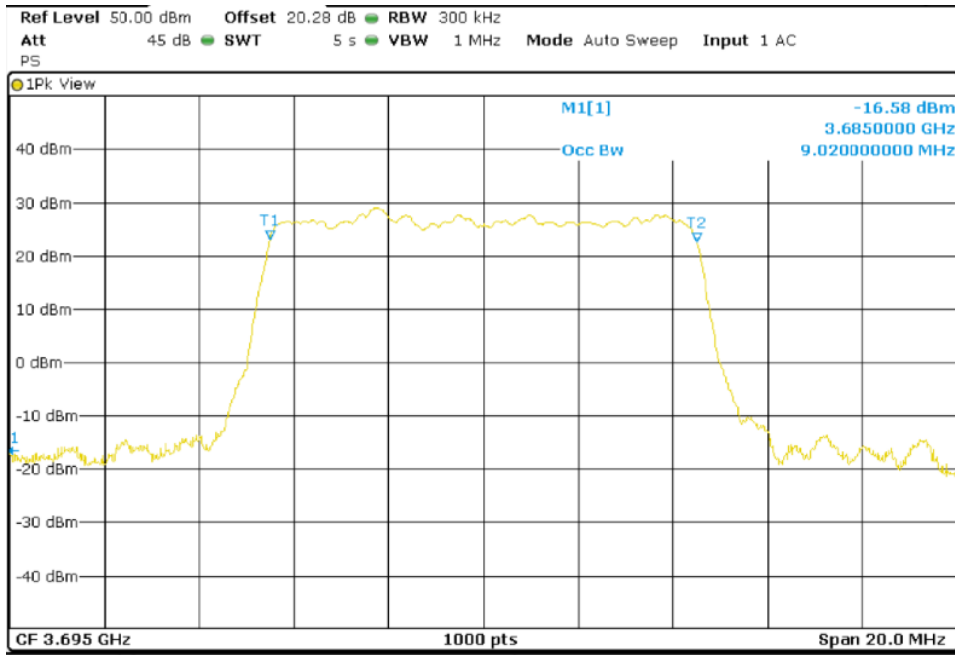

TEST RESULTS (Cont.):

High Channel (3695 MHz)