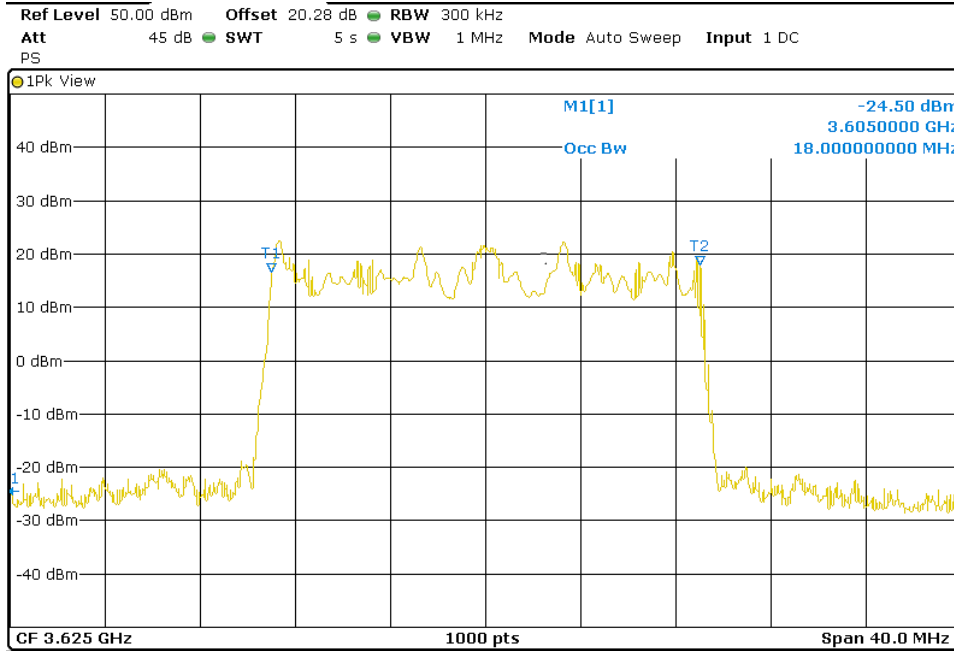

QPSK

Lowest Channel (3560 MHz)

Middle Channel (3625 MHz)

TEST RESULTS (Cont.):

High Channel (3690 MHz)

64QAM

Lowest Channel (3560 MHz)

TEST RESULTS (Cont.):

Middle Channel (3625 MHz)

High Channel (3690 MHz)

TEST RESULTS (Cont.):

-26dB Bandwidth

10 MHz BW

QPSK

Lowest Channel (3555 MHz)

Middle Channel (3625 MHz)