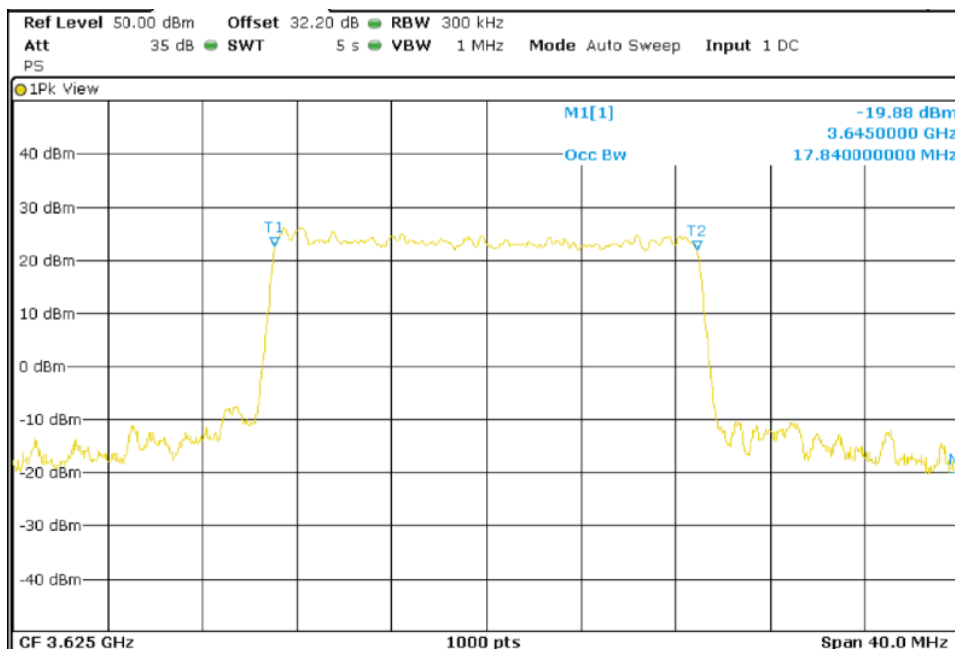

Middle Channel (3625 MHz)