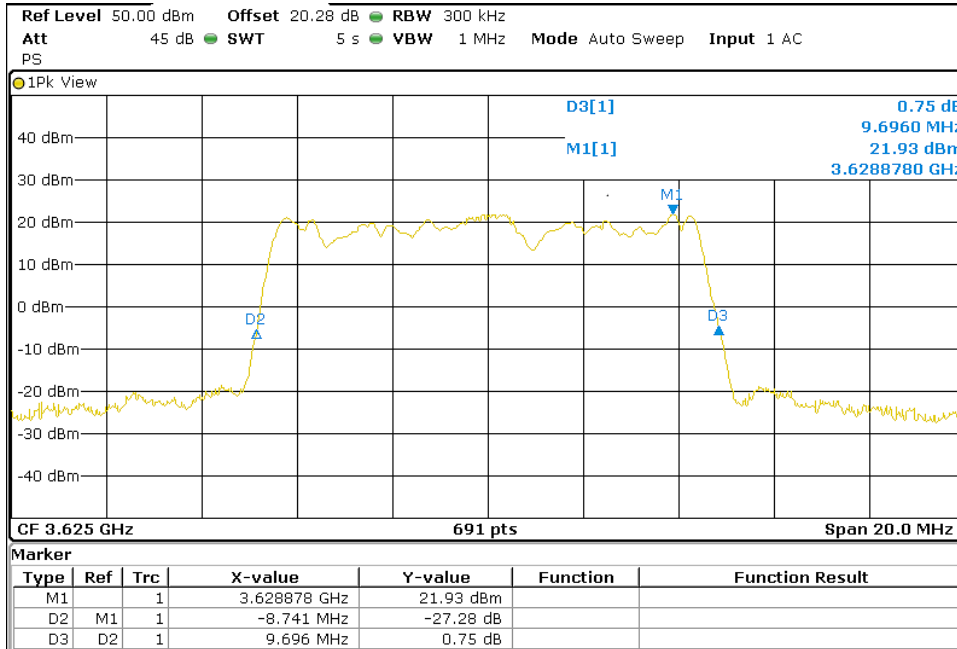

TEST RESULTS (Cont.):

-26dB Bandwidth

10 MHz BW

QPSK

Lowest Channel (3555 MHz)

Middle Channel (3625 MHz)

TEST RESULTS (Cont.):

High Channel (3695 MHz)

QPSK

Lowest Channel (3555 MHz)

TEST RESULTS (Cont.):

Middle Channel (3625 MHz)

High Channel (3695 MHz)

TEST RESULTS (Cont.):

20 MHz BW

QPSK