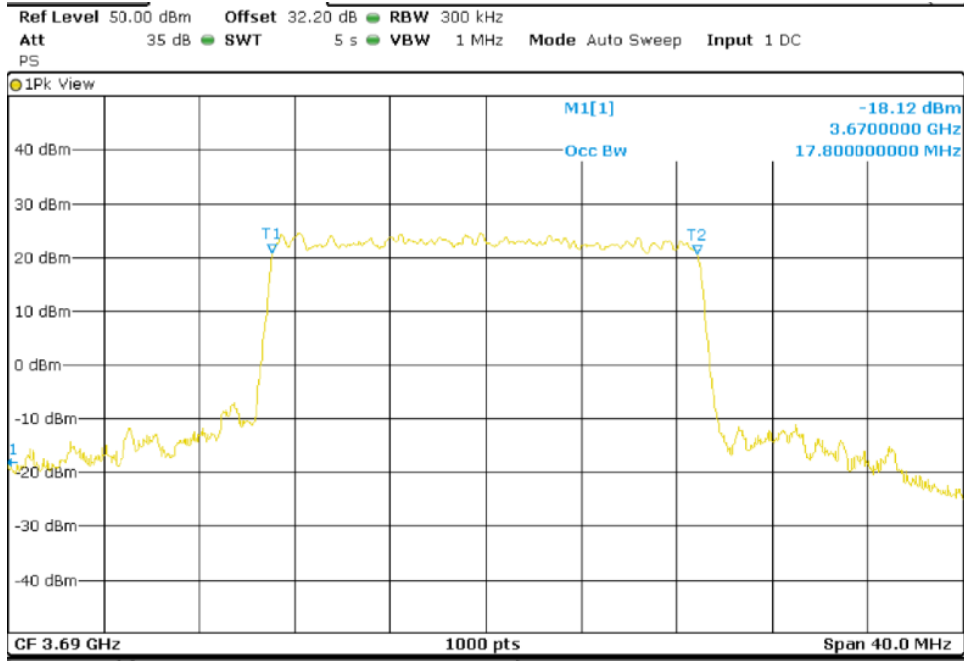

QPSK

Lowest Channel (3560 MHz)

Middle Channel (3625 MHz)

TEST RESULTS (Cont.):

High Channel (3690 MHz)

64QAM

Lowest Channel (3560 MHz)

TEST RESULTS (Cont.):

Middle Channel (3625 MHz)

High Channel (3690 MHz)

TEST RESULTS (Cont.):

-26dB Bandwidth

10 MHz BW

QPSK

Lowest Channel (3555 MHz)

Middle Channel (3625 MHz)