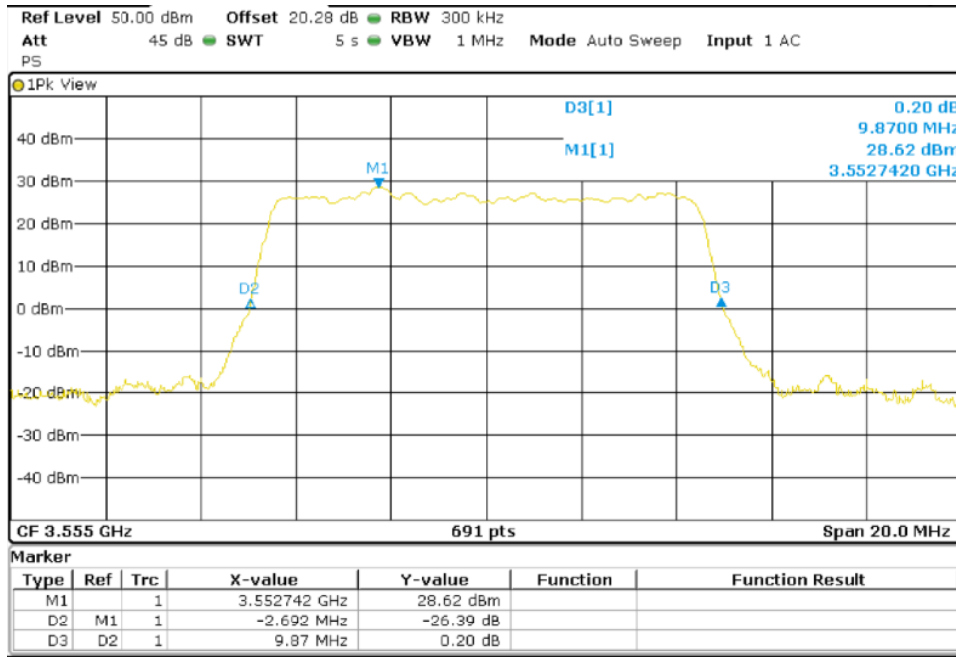

Lowest Channel (3560 MHz)

TEST RESULTS (Cont.):

Middle Channel (3625 MHz)

High Channel (3690 MHz)

TEST RESULTS (Cont.):

-26dB Bandwidth

10 MHz BW

QPSK

Lowest Channel (3555 MHz)

Middle Channel (3625 MHz)

TEST RESULTS (Cont.):

High Channel (3695 MHz)

QPSK

Lowest Channel (3555 MHz)

TEST RESULTS (Cont.):

-26dB Bandwidth