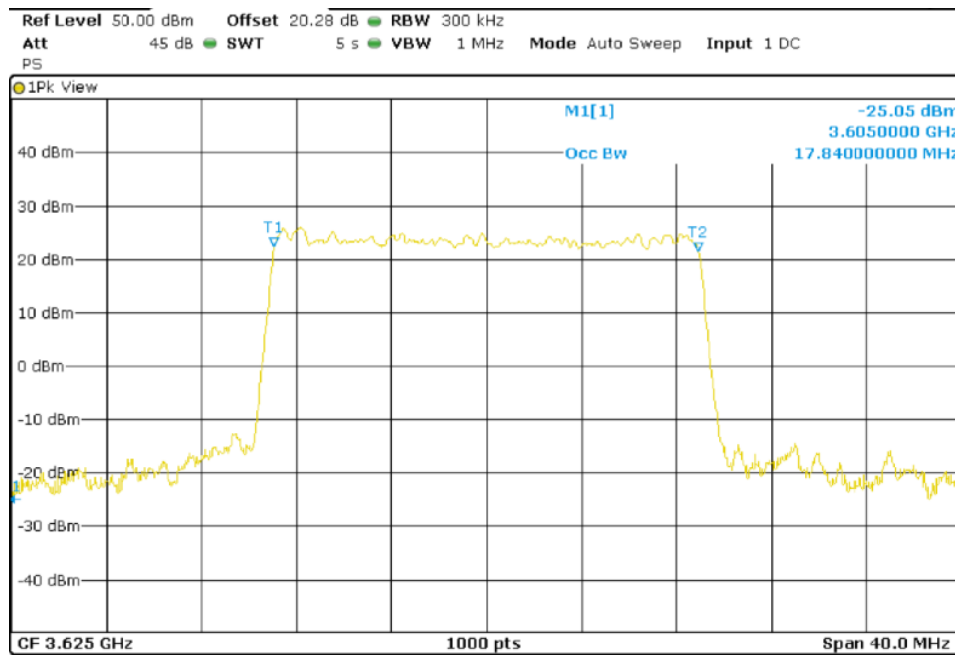

TEST RESULTS (Cont.):

20 MHz BW

QPSK

Lowest Channel (3560 MHz)

Middle Channel (3625 MHz)

TEST RESULTS (Cont.):

High Channel (3690 MHz)

64QAM

Lowest Channel (3560 MHz)

TEST RESULTS (Cont.):

Middle Channel (3625 MHz)

High Channel (3690 MHz)

TEST RESULTS (Cont.):

-26dB Bandwidth

10 MHz BW

QPSK