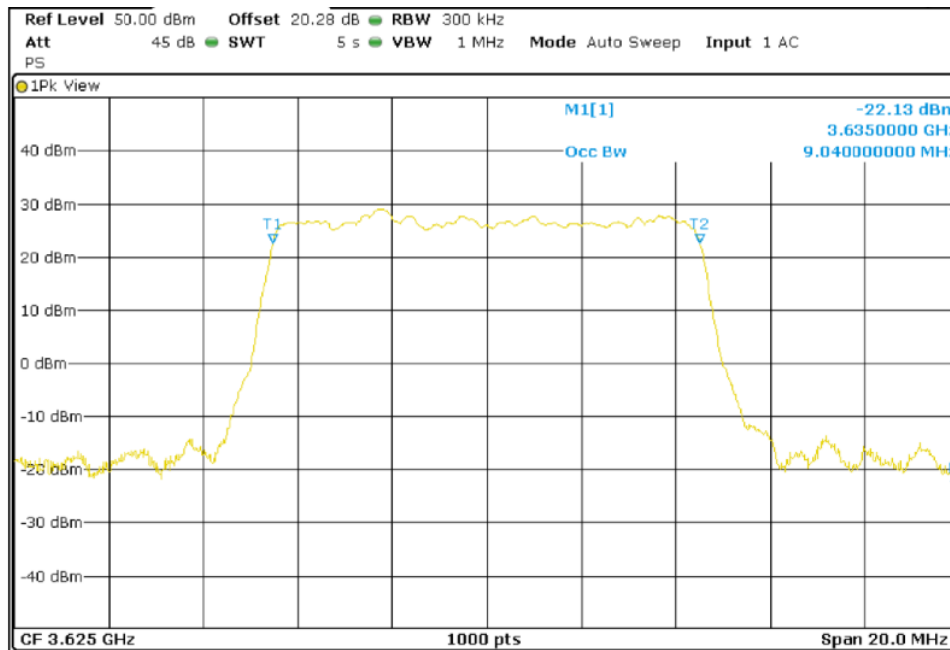

Middle Channel (3625 MHz)