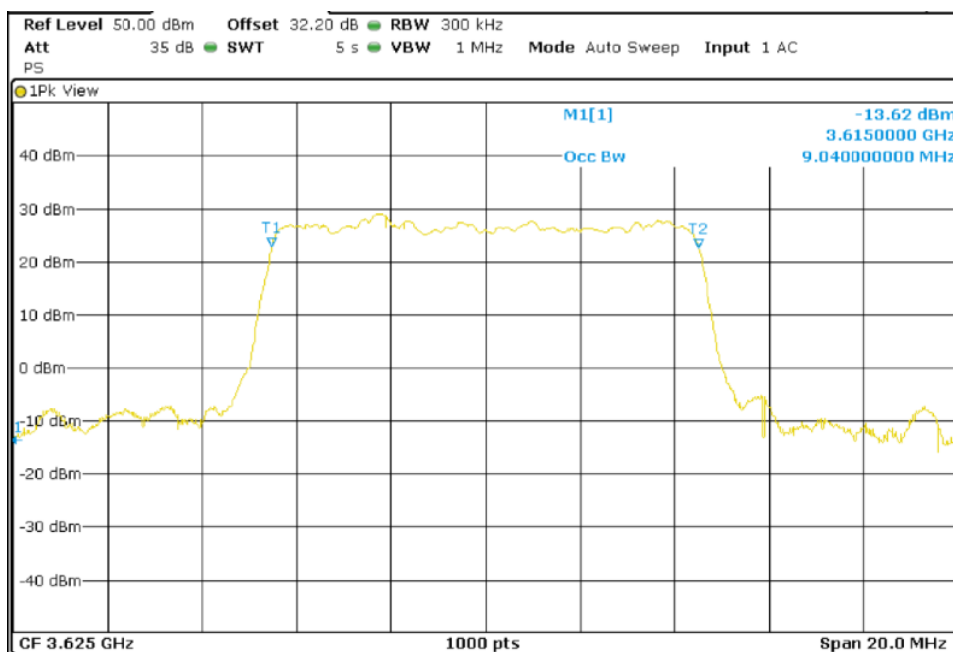

High Channel (3690 MHz)

TEST RESULTS (Cont.):

Port 3

10 MHz BW

QPSK

Lowest Channel (3555 MHz)

Middle Channel (3625 MHz)

TEST RESULTS (Cont.):

High Channel (3695 MHz)

64QAM

Lowest Channel (3555 MHz)

TEST RESULTS (Cont.):

Middle Channel (3625 MHz)

High Channel (3690 MHz)

TEST RESULTS (Cont.):

20 MHz BW