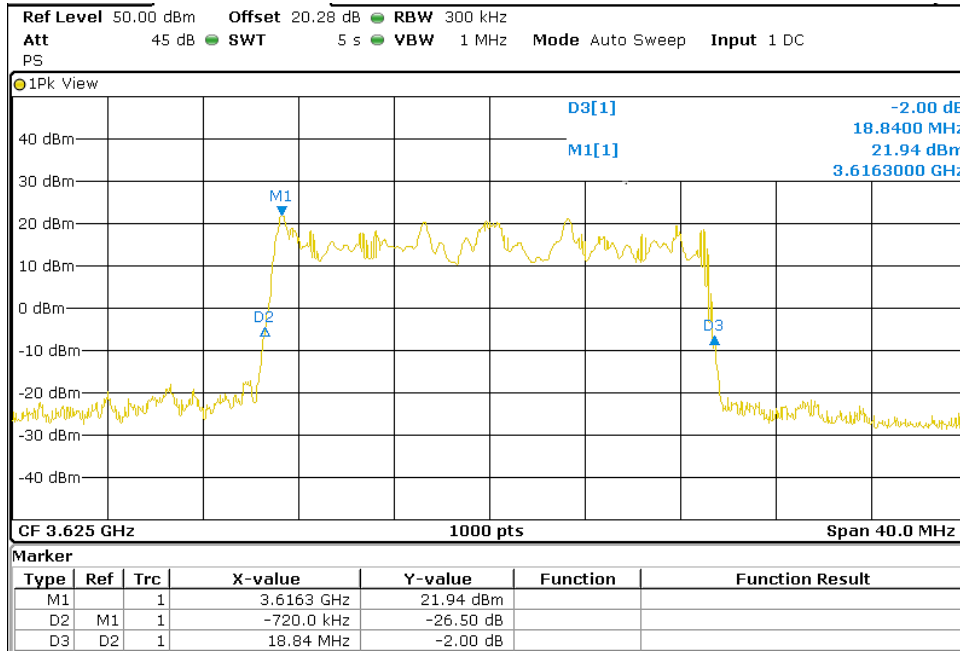

Middle Channel (3625 MHz)

High Channel (3695 MHz)

TEST RESULTS (Cont.):

20 MHz BW

QPSK

Lowest Channel (3560 MHz)

Middle Channel (3625 MHz)

TEST RESULTS (Cont.):

High Channel (3690 MHz)

QPSK

Lowest Channel (3560 MHz)

TEST RESULTS (Cont.):

Middle Channel (3625 MHz)

High Channel (3690 MHz)