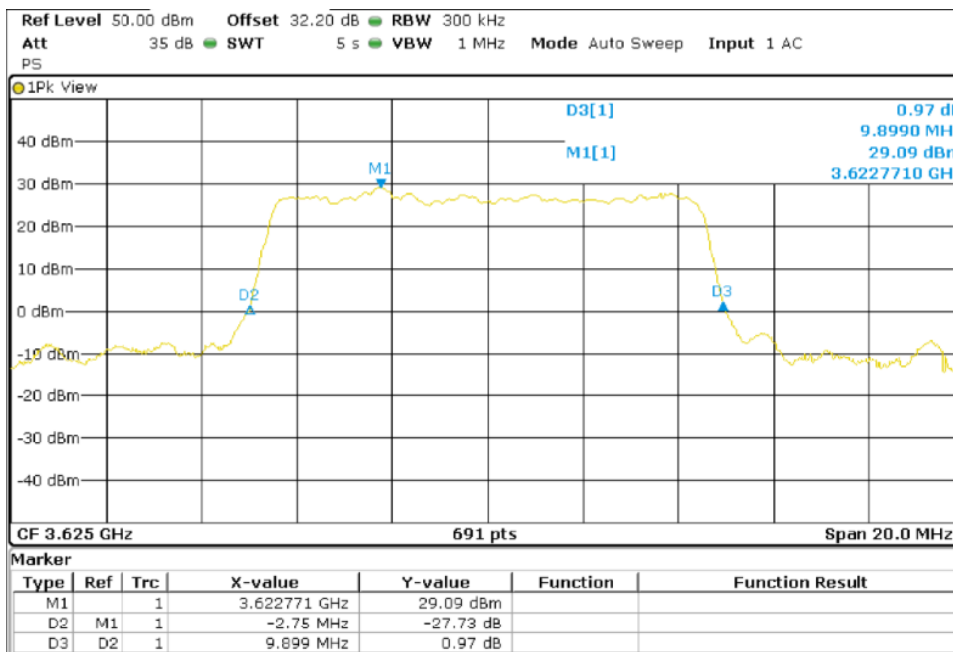

Middle Channel (3625 MHz)

High Channel (3690 MHz)

TEST RESULTS (Cont.):

-26dB Bandwidth

10 MHz BW

QPSK

Lowest Channel (3555 MHz)

Middle Channel (3625 MHz)

TEST RESULTS (Cont.):

High Channel (3695 MHz)

64QAM

Lowest Channel (3555 MHz)

TEST RESULTS (Cont.):

Middle Channel (3625 MHz)

High Channel (3695 MHz)

TEST RESULTS (Cont.):