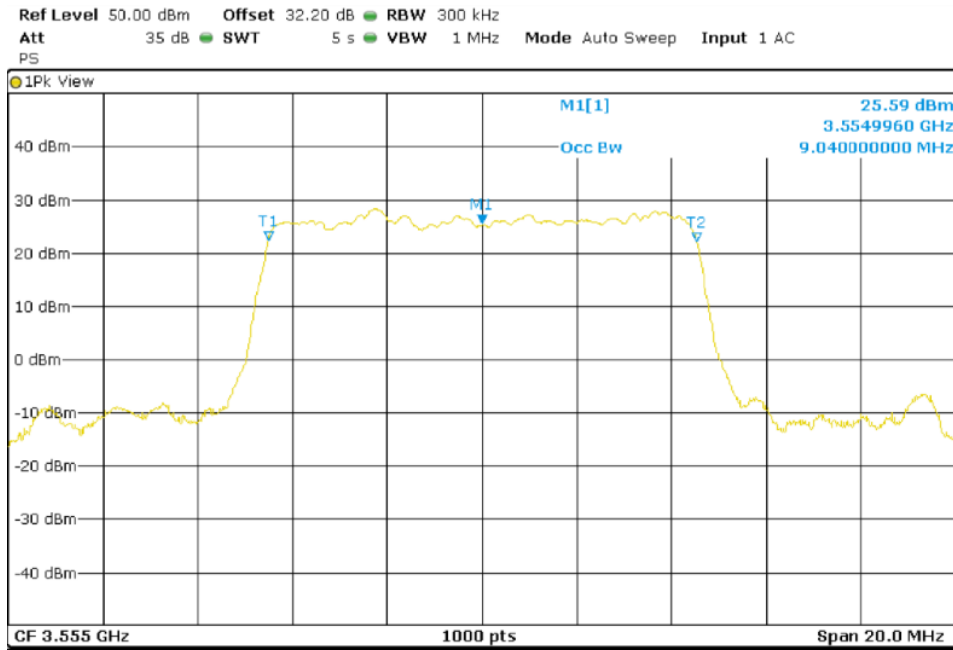

High Channel (3690 MHz)

TEST RESULTS (Cont.):

Port 3

10 MHz BW

QPSK

Lowest Channel (3555 MHz)

Middle Channel (3625 MHz)

TEST RESULTS (Cont.):

High Channel (3695 MHz)

64QAM

Lowest Channel (3555 MHz)

TEST RESULTS (Cont.):

Middle Channel (3625 MHz)

High Channel (3690 MHz)

TEST RESULTS (Cont.):

20 MHz BW