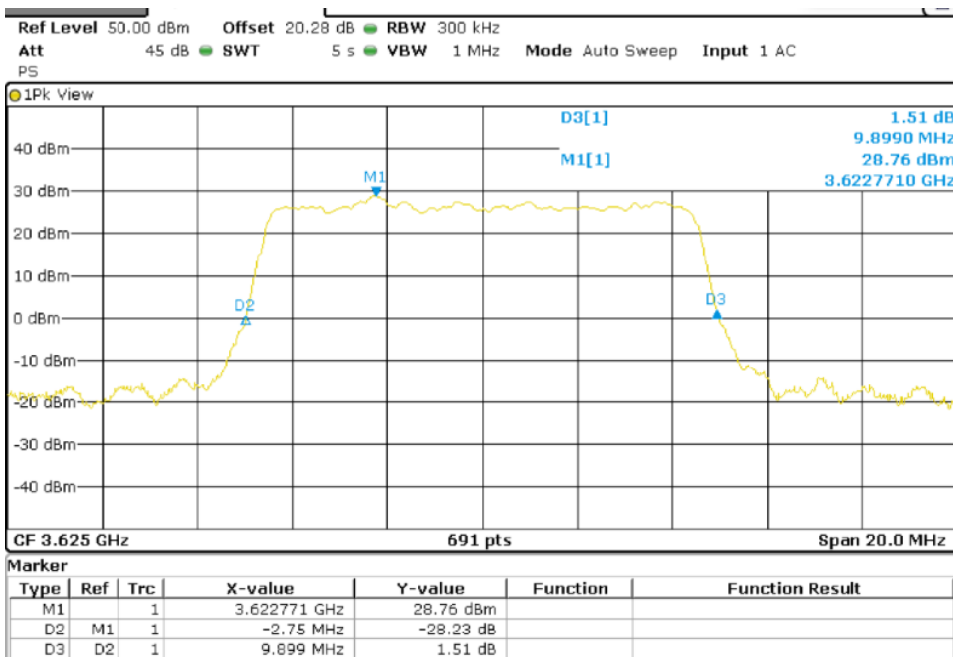

TEST RESULTS (Cont.):

-26dB Bandwidth

10 MHz BW

QPSK

Lowest Channel (3555 MHz)

Middle Channel (3625 MHz)

TEST RESULTS (Cont.):

High Channel (3695 MHz)

QPSK

Lowest Channel (3555 MHz)

TEST RESULTS (Cont.):

Middle Channel (3625 MHz)

High Channel (3695 MHz)

TEST RESULTS (Cont.):

20 MHz BW

QPSK