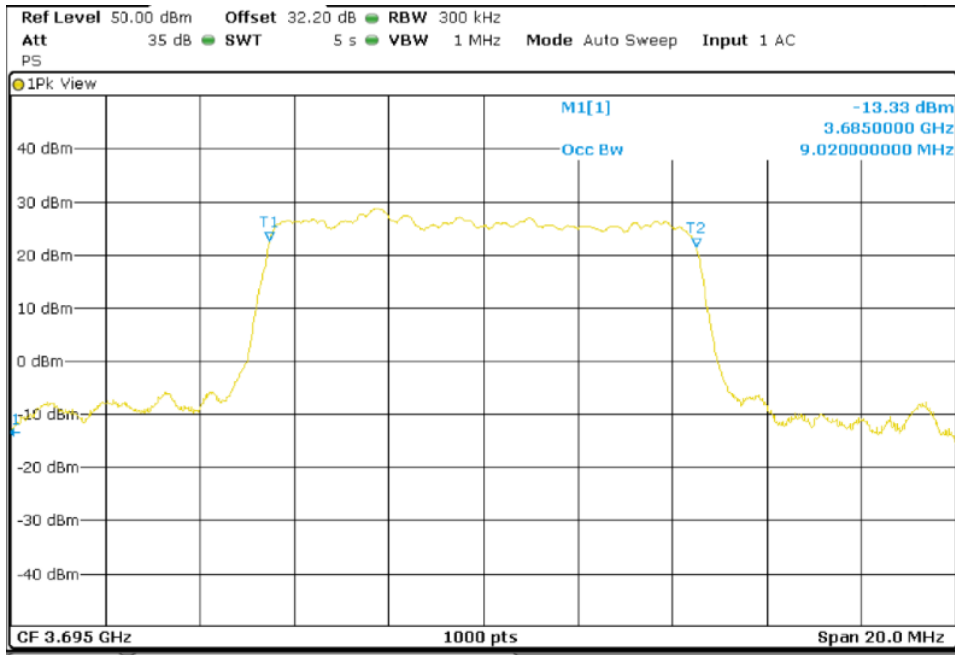

TEST RESULTS (Cont.):

High Channel (3695 MHz)