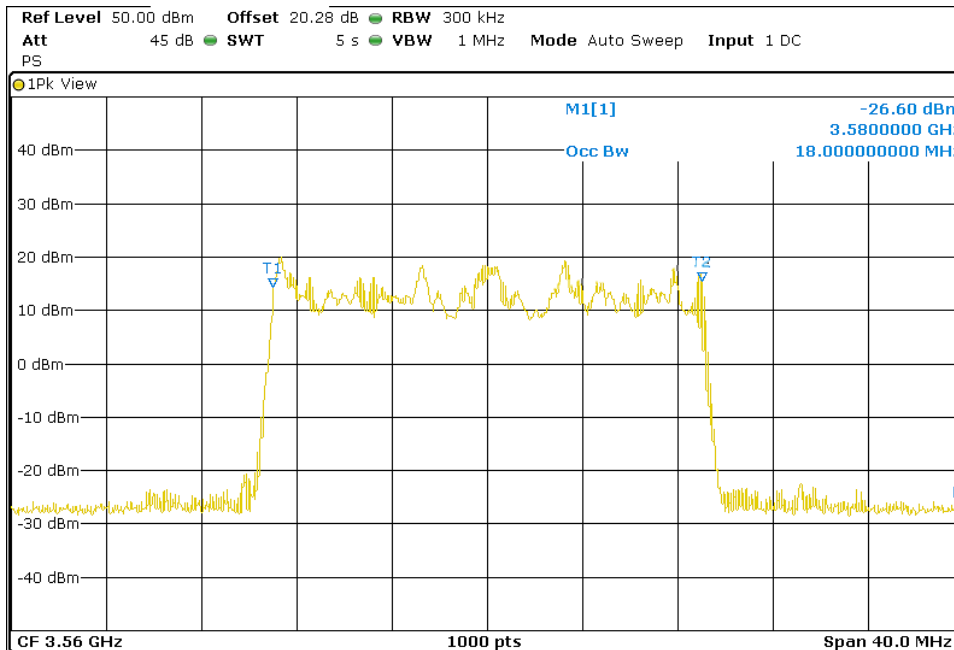

TEST RESULTS (Cont.):

20 MHz BW

QPSK

Lowest Channel (3560 MHz)

Middle Channel (3625 MHz)

TEST RESULTS (Cont.):

High Channel (3690 MHz)

64QAM

Lowest Channel (3560 MHz)

TEST RESULTS (Cont.):

Middle Channel (3625 MHz)

High Channel (3690 MHz)

TEST RESULTS (Cont.):

-26dB Bandwidth

10 MHz BW

QPSK