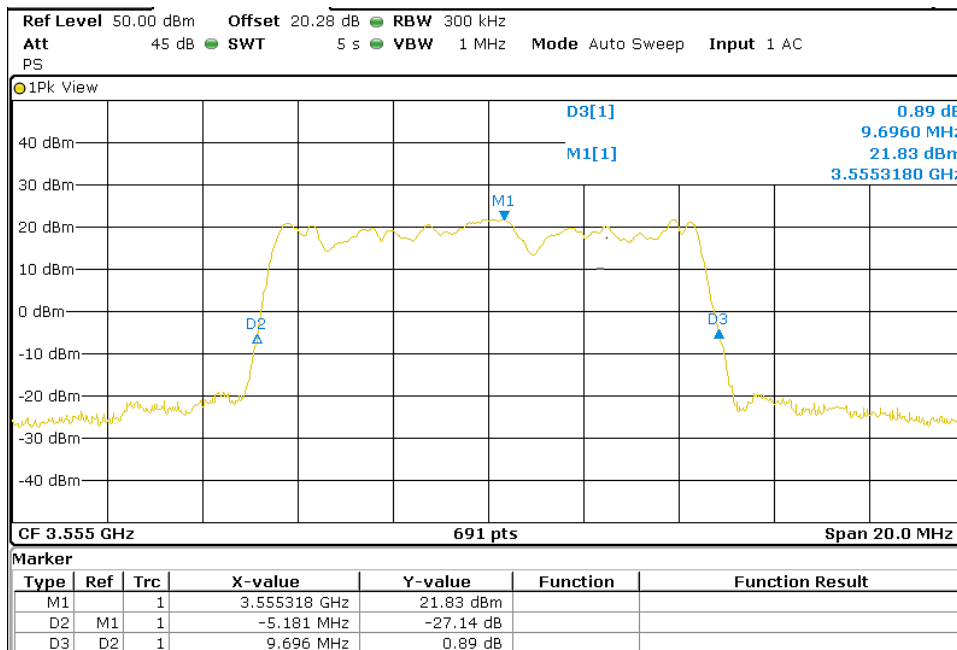

Lowest Channel (3560 MHz)

TEST RESULTS (Cont.):

Middle Channel (3625 MHz)

High Channel (3690 MHz)

TEST RESULTS (Cont.):

-26dB Bandwidth

10 MHz BW

QPSK

Lowest Channel (3555 MHz)

Middle Channel (3625 MHz)

TEST RESULTS (Cont.):

High Channel (3695 MHz)

QPSK

Lowest Channel (3555 MHz)

TEST RESULTS (Cont.):

-26dB Bandwidth

Middle Channel (3625 MHz)

High Channel (3695 MHz)

TEST RESULTS (Cont.):

20 MHz BW

QPSK

Lowest Channel (3560 MHz)

Middle Channel (3625 MHz)

TEST RESULTS (Cont.):