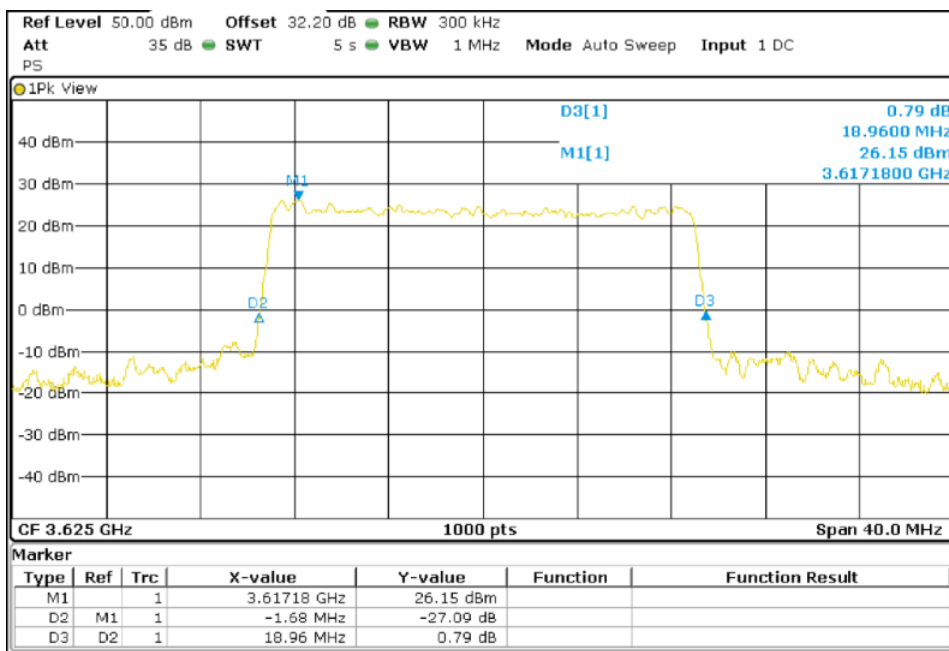

Middle Channel (3625 MHz)

High Channel (3690 MHz)

TEST RESULTS (Cont.):

-26dB Bandwidth

10 MHz BW

QPSK

Lowest Channel (3555 MHz)

Middle Channel (3625 MHz)

TEST RESULTS (Cont.):

High Channel (3695 MHz)

64QAM

Lowest Channel (3555 MHz)

TEST RESULTS (Cont.):

Middle Channel (3625 MHz)

High Channel (3695 MHz)

TEST RESULTS (Cont.):

20 MHz BW

QPSK

Lowest Channel (3560 MHz)

Middle Channel (3625 MHz)

TEST RESULTS (Cont.):

High Channel (3690 MHz)

64QAM

Lowest Channel (3560 MHz)

TEST RESULTS (Cont.):

Middle Channel (3625 MHz)

High Channel (3690 MHz)

TEST RESULTS (Cont.):

Port 4

10 MHz BW

QPSK

Lowest Channel (3555 MHz)