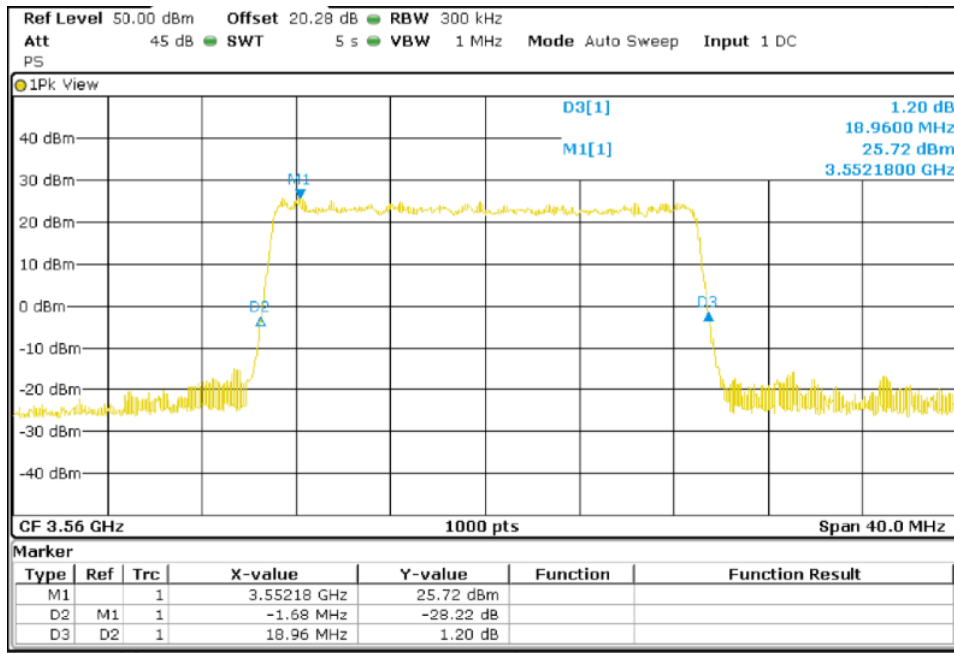

Middle Channel (3625 MHz)

High Channel (3695 MHz)

TEST RESULTS (Cont.):

20 MHz BW

QPSK

Lowest Channel (3560 MHz)

Middle Channel (3625 MHz)

TEST RESULTS (Cont.):