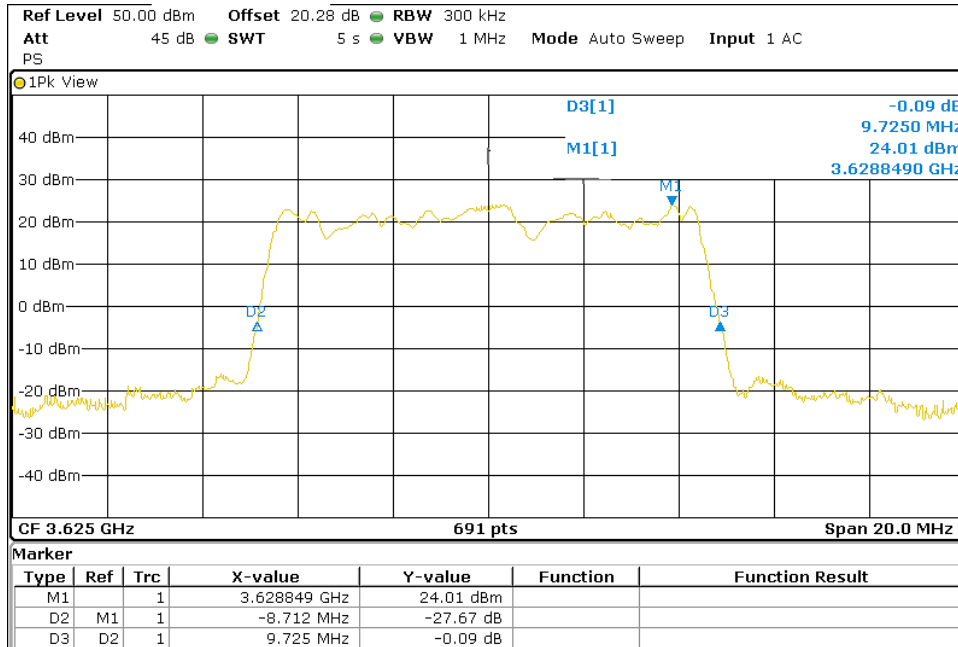

Middle Channel (3625 MHz)

High Channel (3690 MHz)

TEST RESULTS (Cont.):

-26dB Bandwidth

10 MHz BW

QPSK

Lowest Channel (3555 MHz)

Middle Channel (3625 MHz)

TEST RESULTS (Cont.):

High Channel (3695 MHz)

64QAM

Lowest Channel (3555 MHz)

TEST RESULTS (Cont.):

Middle Channel (3625 MHz)

High Channel (3695 MHz)

TEST RESULTS (Cont.):

20 MHz BW

QPSK

Lowest Channel (3560 MHz)

Middle Channel (3625 MHz)

TEST RESULTS (Cont.):

High Channel (3690 MHz)

64QAM

Lowest Channel (3560 MHz)

TEST RESULTS (Cont.):

Middle Channel (3625 MHz)

High Channel (3690 MHz)

TEST RESULTS (Cont.):

Port 4

10 MHz BW

QPSK

Lowest Channel (3555 MHz)