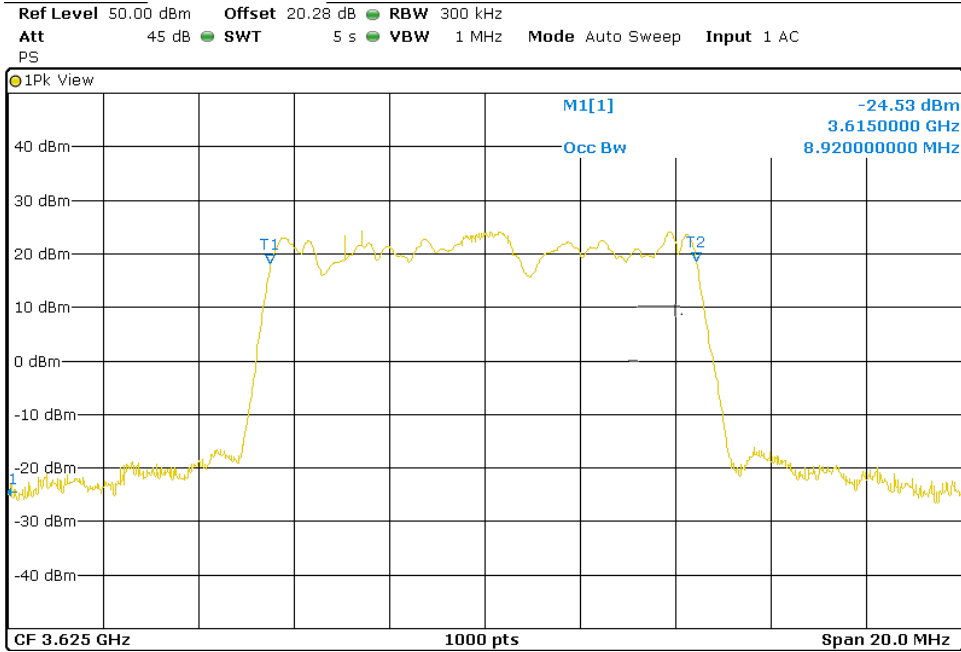

High Channel (3690 MHz)

TEST RESULTS (Cont.):

Port 3

10 MHz BW

QPSK

Lowest Channel (3555 MHz)

Middle Channel (3625 MHz)

TEST RESULTS (Cont.):

High Channel (3695 MHz)

64QAM

Lowest Channel (3555 MHz)

TEST RESULTS (Cont.):

Middle Channel (3625 MHz)

High Channel (3690 MHz)

TEST RESULTS (Cont.):

20 MHz BW

QPSK

Lowest Channel (3560 MHz)

Middle Channel (3625 MHz)

TEST RESULTS (Cont.):

High Channel (3690 MHz)

64QAM

Lowest Channel (3560 MHz)

TEST RESULTS (Cont.):

Middle Channel (3625 MHz)

High Channel (3690 MHz)

TEST RESULTS (Cont.):

-26dB Bandwidth

10 MHz BW

QPSK

Lowest Channel (3555 MHz)

Middle Channel (3625 MHz)