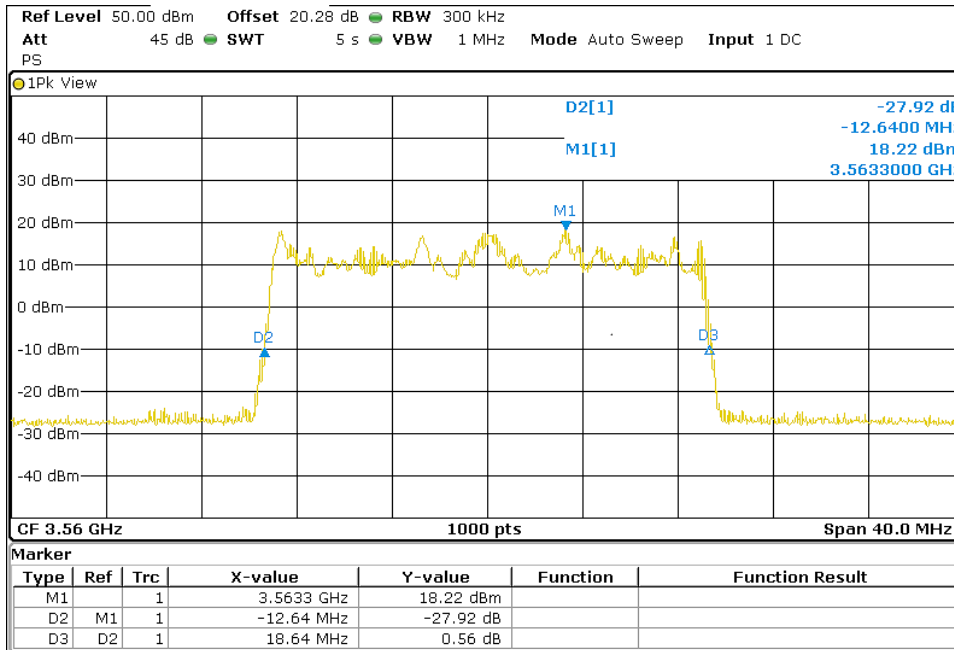

Lowest Channel (3560 MHz)

Middle Channel (3625 MHz)

TEST RESULTS (Cont.):

High Channel (3690 MHz)

64QAM

Lowest Channel (3560 MHz)

TEST RESULTS (Cont.):

Middle Channel (3625 MHz)

High Channel (3690 MHz)

TEST RESULTS (Cont.):

Port 3

10 MHz BW

QPSK

Lowest Channel (3555 MHz)

Middle Channel (3625 MHz)

TEST RESULTS (Cont.):