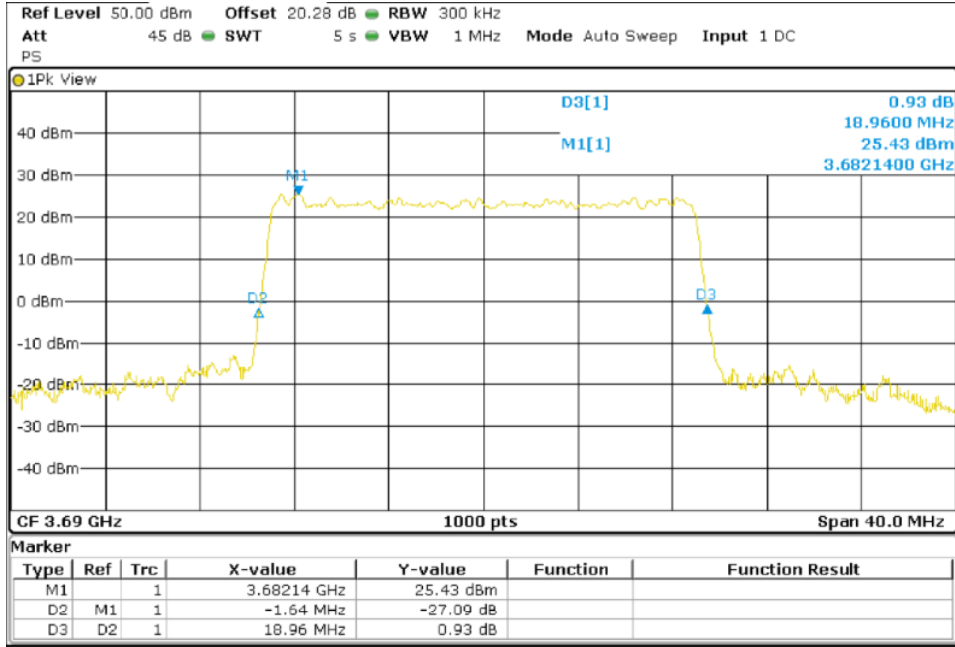

Lowest Channel (3555 MHz)

Middle Channel (3625 MHz)

TEST RESULTS (Cont.):

High Channel (3695 MHz)

QPSK

Lowest Channel (3555 MHz)

TEST RESULTS (Cont.):

-26dB Bandwidth

Middle Channel (3625 MHz)

High Channel (3695 MHz)

TEST RESULTS (Cont.):

20 MHz BW

QPSK

Lowest Channel (3560 MHz)

Middle Channel (3625 MHz)

TEST RESULTS (Cont.):

High Channel (3690 MHz)

QPSK

Lowest Channel (3560 MHz)

TEST RESULTS (Cont.):

Middle Channel (3625 MHz)

High Channel (3690 MHz)