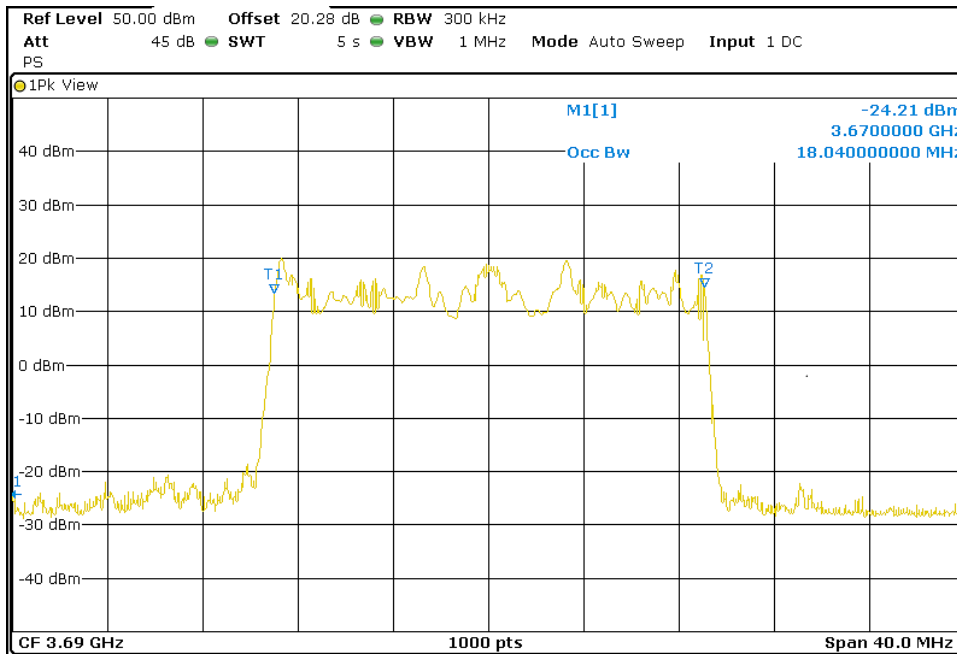

Lowest Channel (3560 MHz)

TEST RESULTS (Cont.):

Middle Channel (3625 MHz)

High Channel (3690 MHz)

TEST RESULTS (Cont.):

-26dB Bandwidth

10 MHz BW

QPSK

Lowest Channel (3555 MHz)

Middle Channel (3625 MHz)

TEST RESULTS (Cont.):

High Channel (3695 MHz)

QPSK

Lowest Channel (3555 MHz)

TEST RESULTS (Cont.):

-26dB Bandwidth