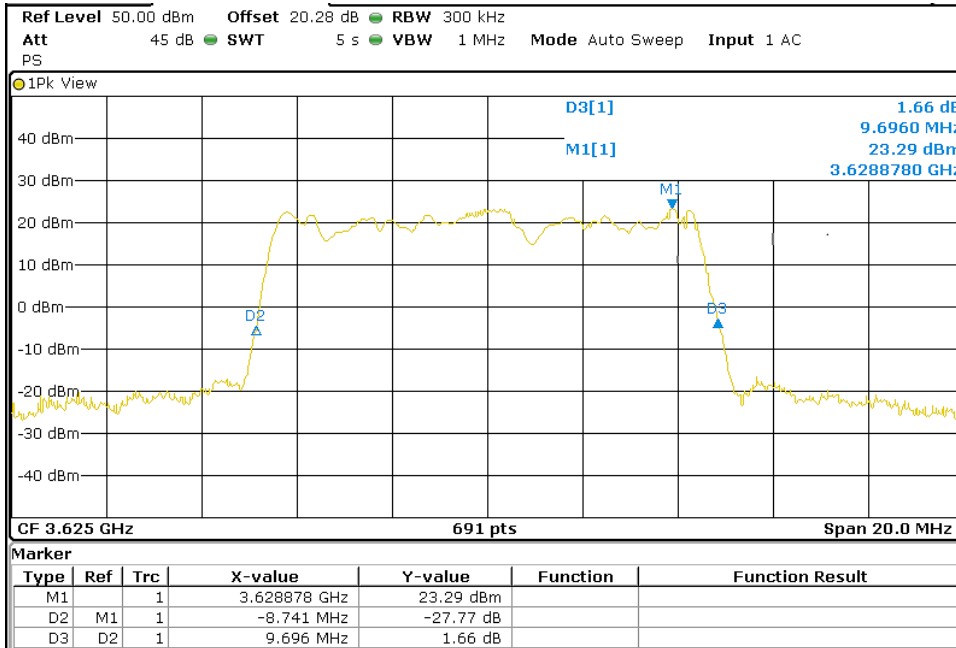

Lowest Channel (3560 MHz)

TEST RESULTS (Cont.):

Middle Channel (3625 MHz)

High Channel (3690 MHz)

TEST RESULTS (Cont.):

-26dB Bandwidth

10 MHz BW

QPSK

Lowest Channel (3555 MHz)

Middle Channel (3625 MHz)

TEST RESULTS (Cont.):

High Channel (3695 MHz)

QPSK

Lowest Channel (3555 MHz)

TEST RESULTS (Cont.):

-26dB Bandwidth

Middle Channel (3625 MHz)

High Channel (3695 MHz)

TEST RESULTS (Cont.):

20 MHz BW

QPSK

Lowest Channel (3560 MHz)

Middle Channel (3625 MHz)

TEST RESULTS (Cont.):