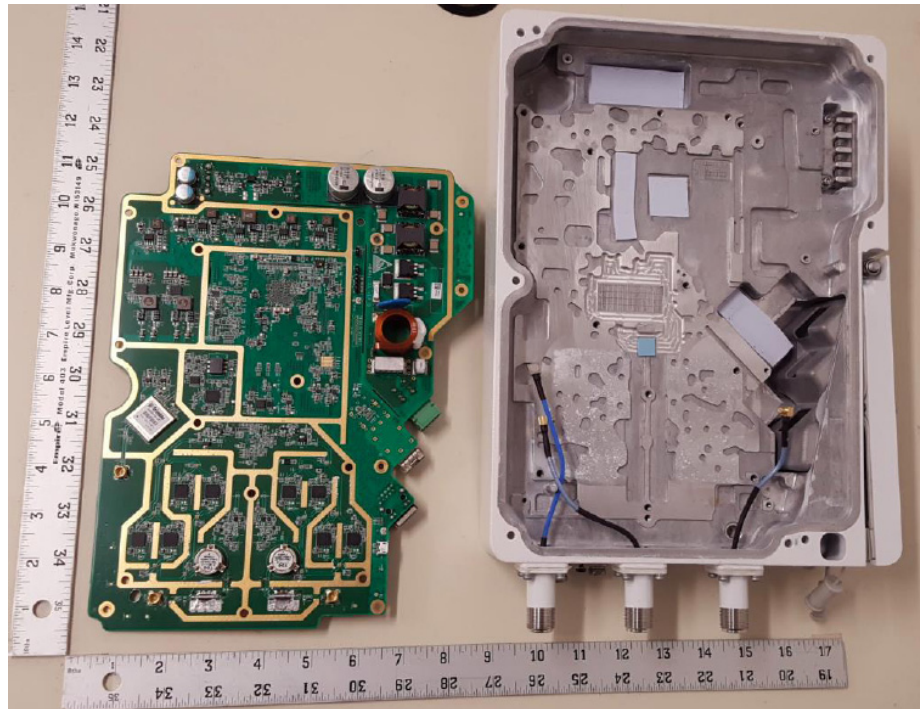

Appendix-mBS1105_Photos

EUT – Internal View Model mBS1105 FCC ID: 2AG32MBS110596N

Appendix-mBS1105_Photos

Appendix-mBS1105_Photos

====End=====