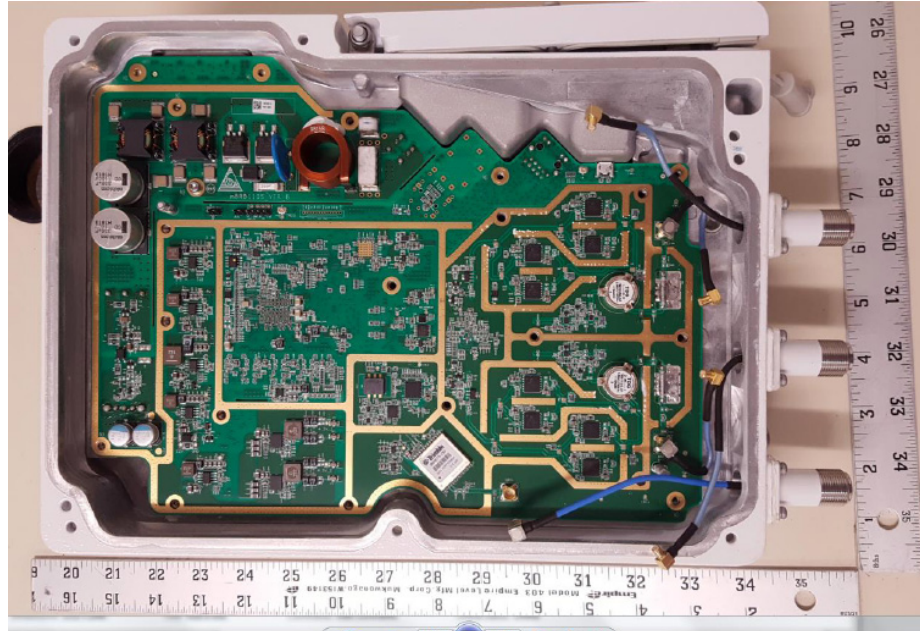

Appendix-mBS1105_Photos

EUT – Internal View Model mBS1105 FCC ID: 2AG32MBS110596N

Appendix-mBS1105_Photos

Appendix-mBS1105_Photos

====End=====