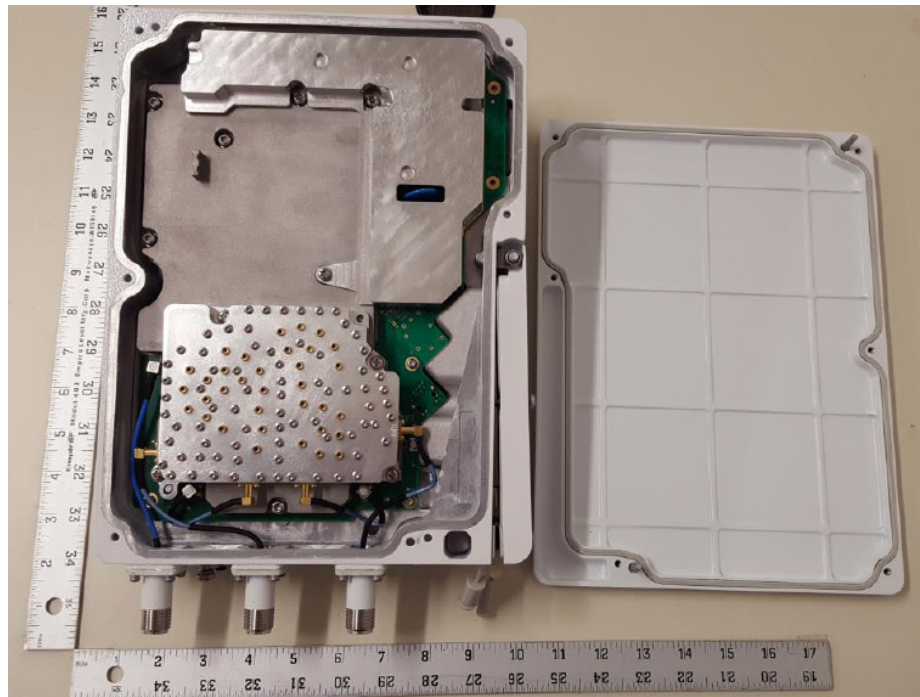

Appendix-mBS1105_Photos

EUT – Internal View Model mBS1105 FCC ID: 2AG32MBS110596N

Appendix-mBS1105_Photos

Appendix-mBS1105_Photos

====End=====