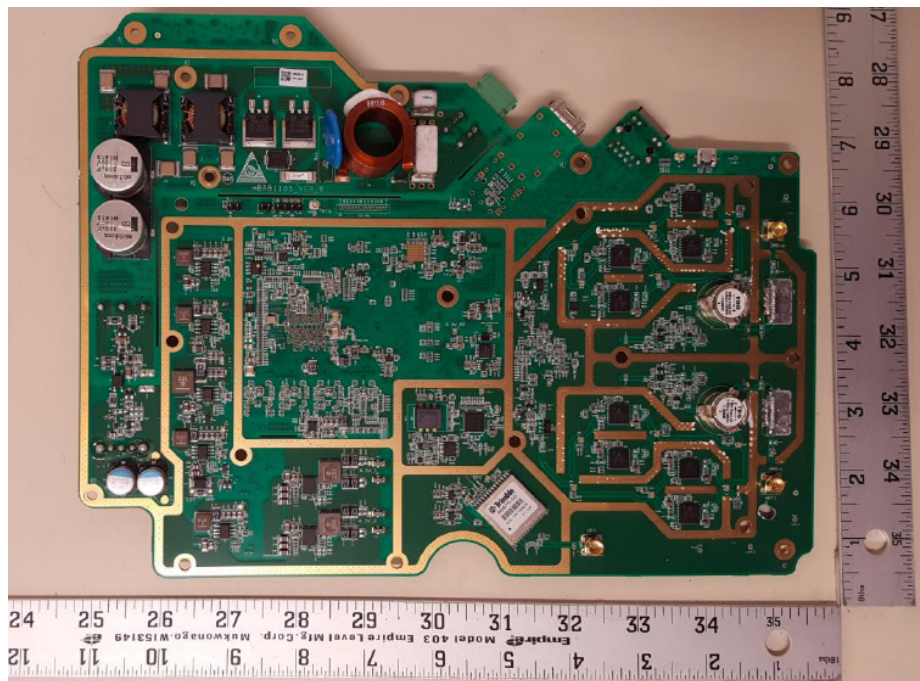

Appendix-mBS1105_Photos

EUT – Internal View Model mBS1105 FCC ID: 2AG32MBS110596N

Appendix-mBS1105_Photos

Appendix-mBS1105_Photos

====End=====