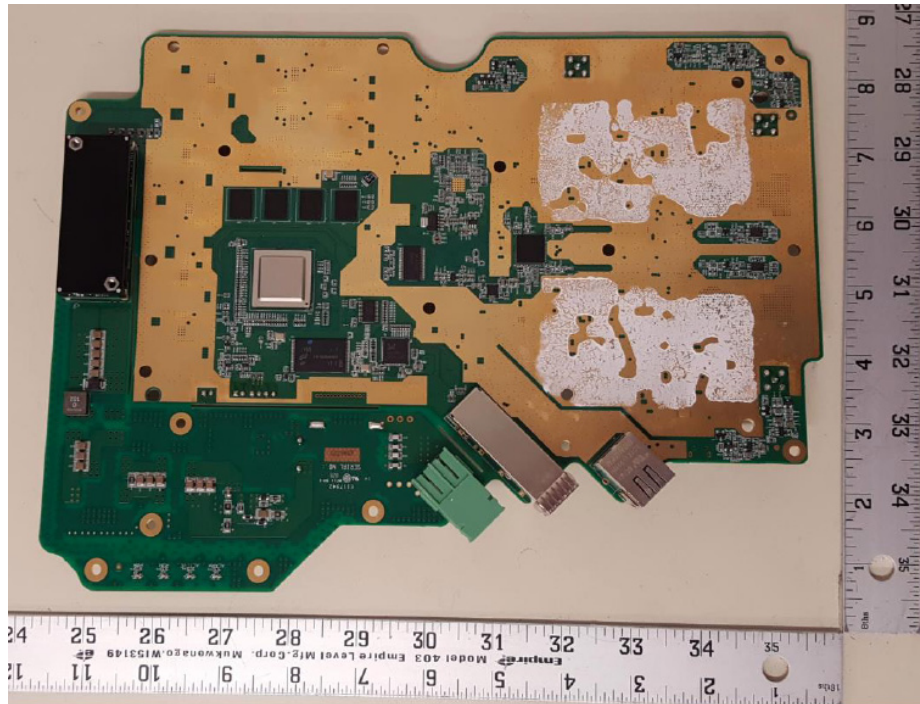

Appendix-mBS1105_Photos

EUT – Internal View Model mBS1105 FCC ID: 2AG32MBS110596N

Appendix-mBS1105_Photos

Appendix-mBS1105_Photos

====End=====