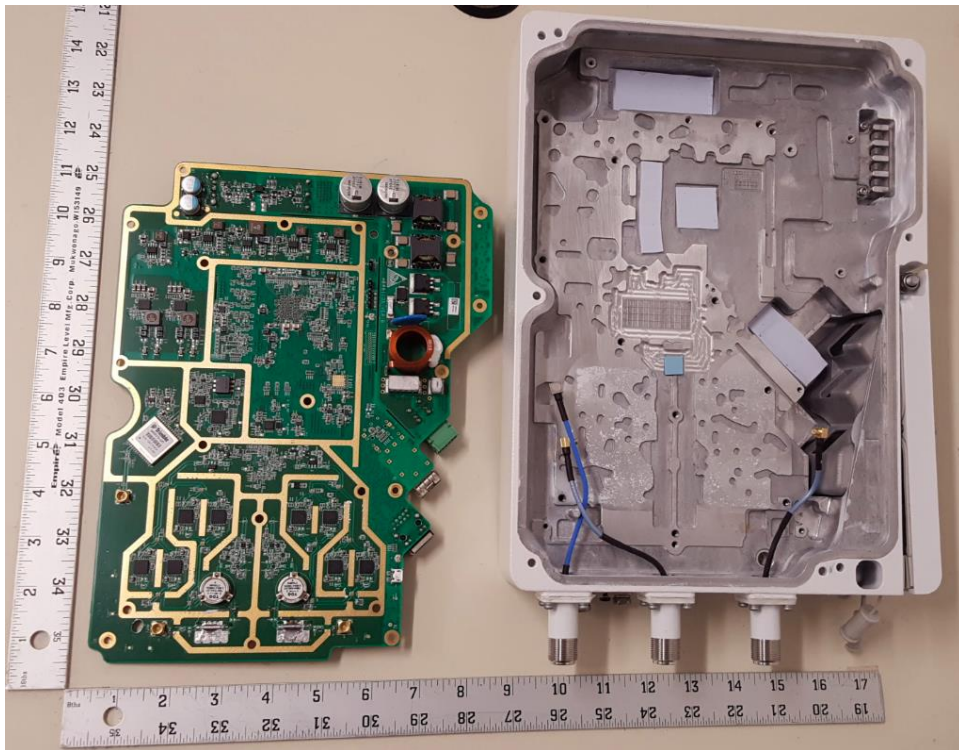

Baicells mBS1105 (FCC ID: 2AG32MBS110596) external and internal photos

External view 1

External view 2

External view 3

External view 4

External view 5

Internal view 1

Internal view 2

Internal view 3

Internal view 4

Internal view 5