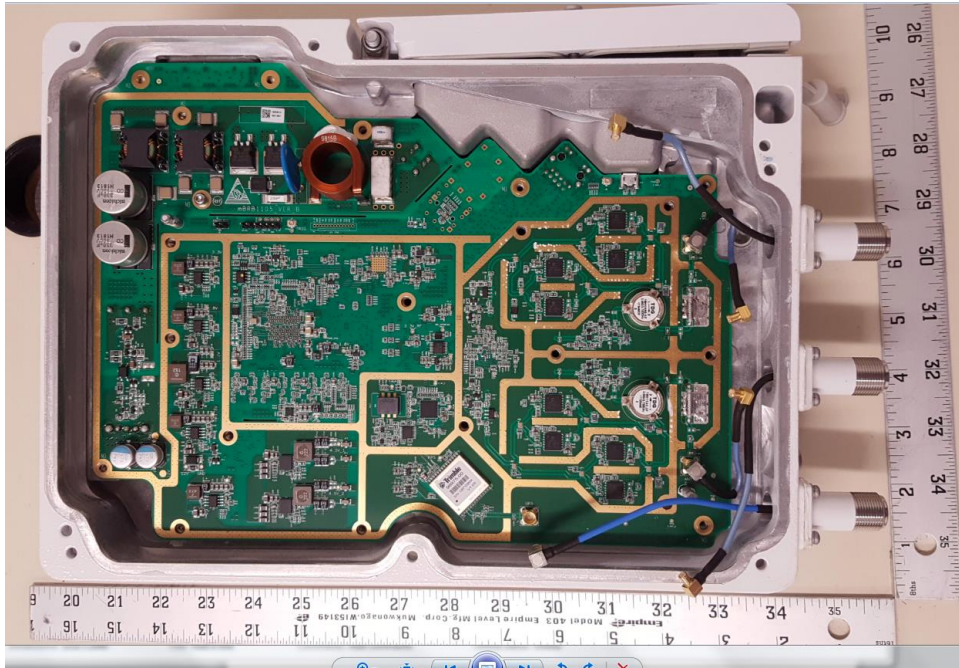

Baicells mBS1105 (FCC ID: 2AG32MBS110596) external and internal photos

External view 1

External view 2

External view 3

External view 4

External view 5

Internal view 1

Internal view 2

Internal view 3

Internal view 4

Internal view 5