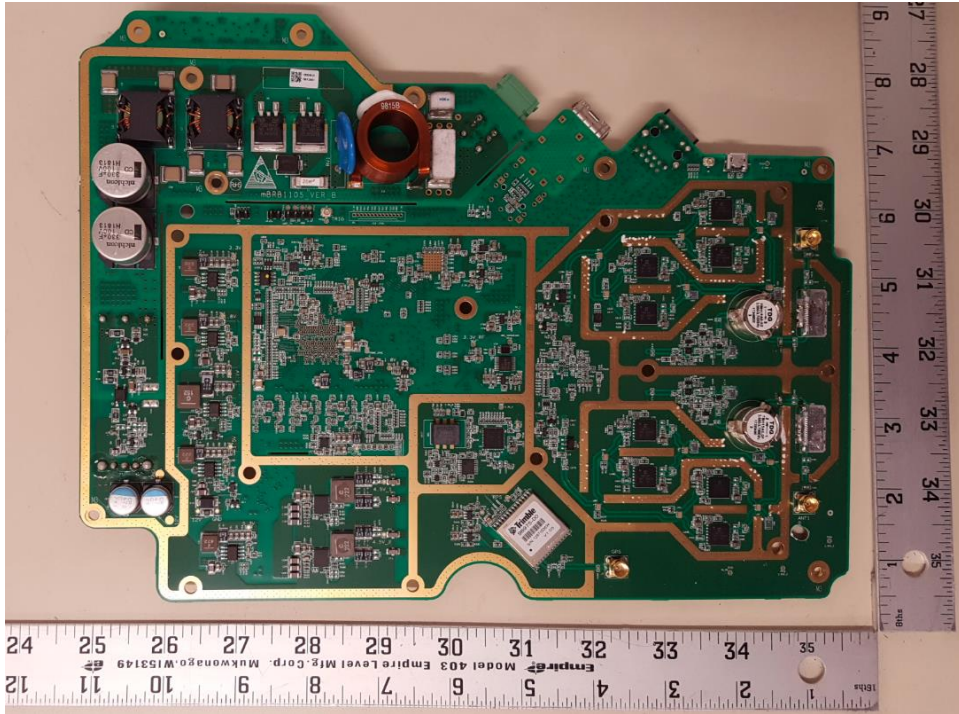

Baicells mBS1105 (FCC ID: 2AG32MBS110596) external and internal photos

External view 1

External view 2

External view 3

External view 4

External view 5

Internal view 1

Internal view 2

Internal view 3

Internal view 4

Internal view 5