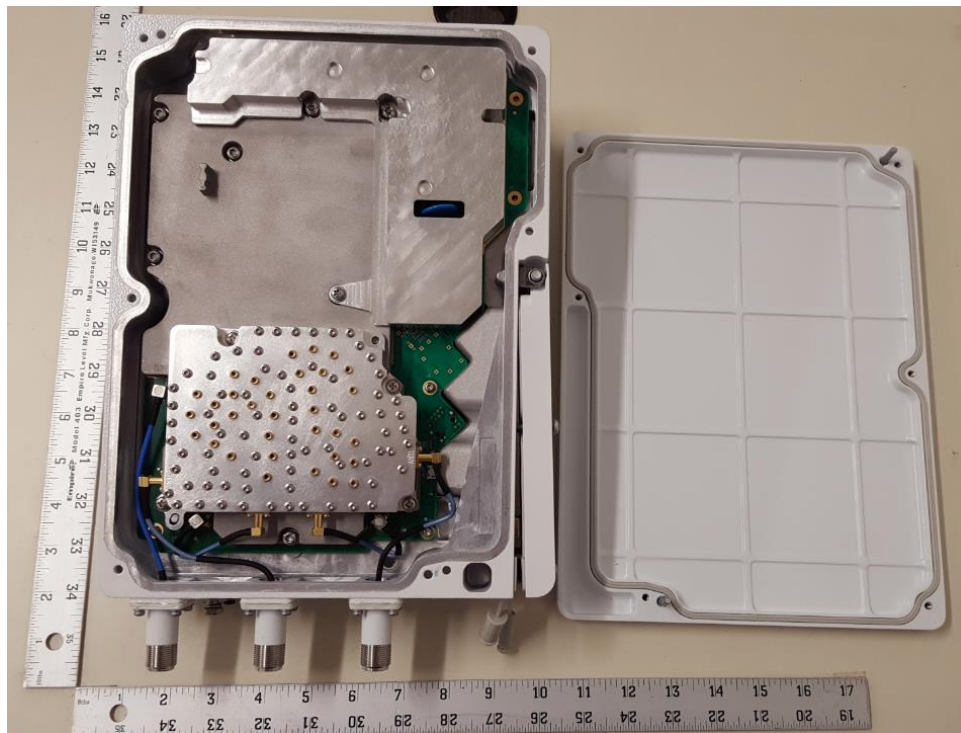

Baicells mBS1105 (FCC ID: 2AG32MBS110596) external and internal photos

External view 1

External view 2

External view 3

External view 4

External view 5

Internal view 1

Internal view 2

Internal view 3

Internal view 4

Internal view 5