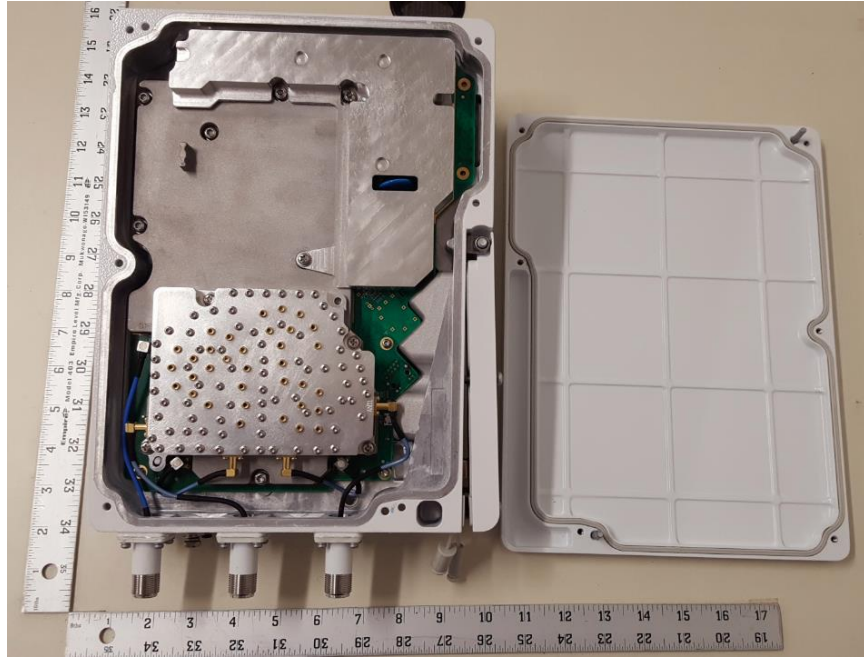

EUT – Internal View Model mBS1105 (FCC ID: 2AG32MBS110596)

Baicells_mBS1105_Internal_Photos