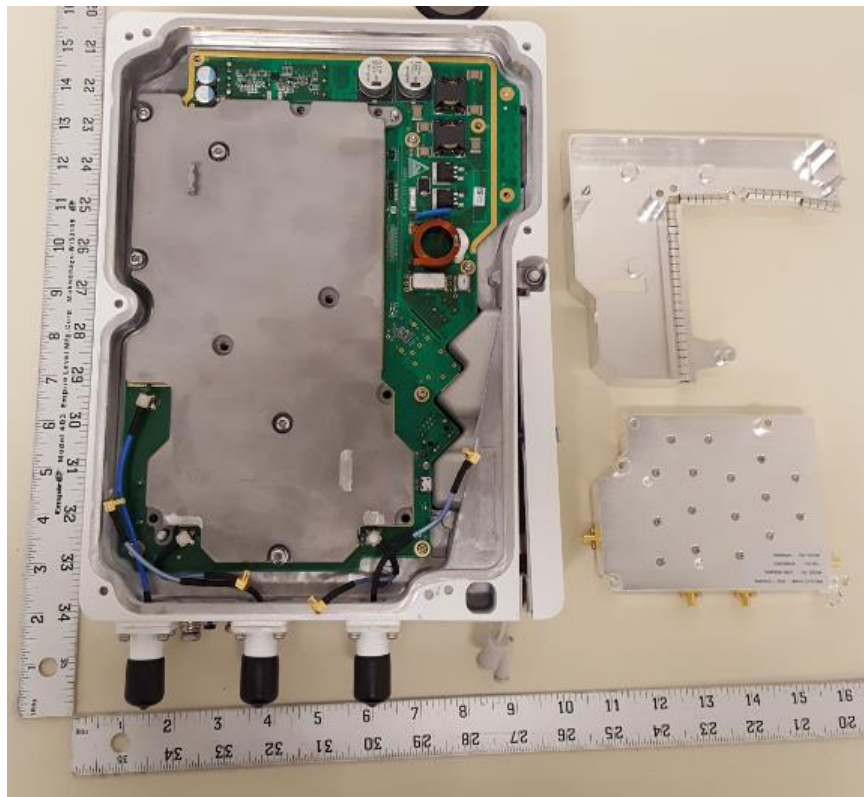

EUT – Internal View Model mBS1105 (FCC ID: 2AG32MBS110596)

Baicells_mBS1105_Internal_Photos