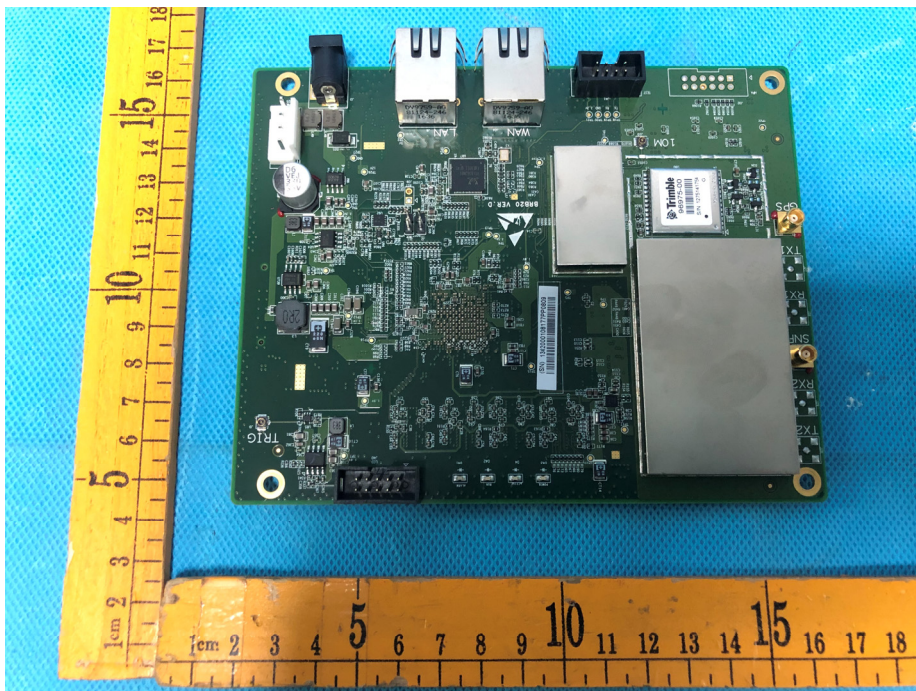

Appendix-mBS1100_Photos

EUT – Internal View Model mBS1105 FCC ID: 2AG32MBS110096N

Appendix-mBS1100_Photos

Appendix-mBS1100_Photos