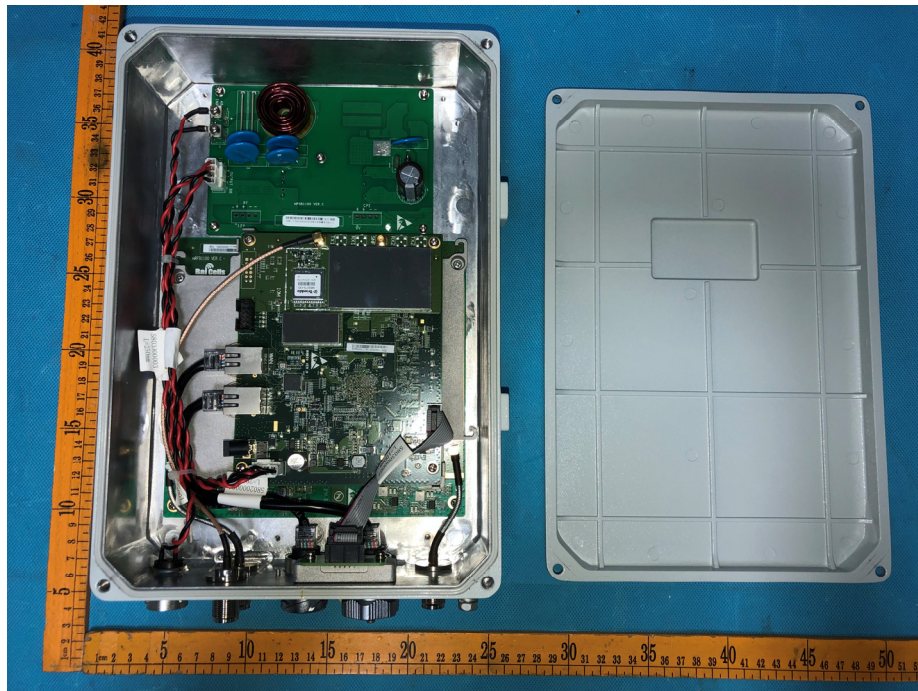

Appendix-mBS1100_Photos

EUT – Internal View Model mBS1105 FCC ID: 2AG32MBS110096N

Appendix-mBS1100_Photos

Appendix-mBS1100_Photos