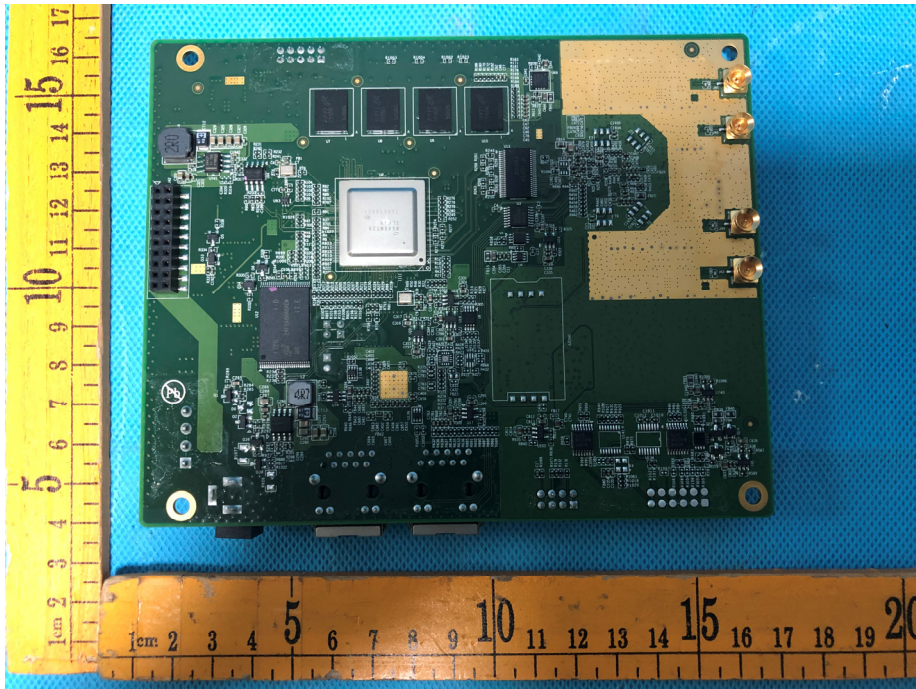

Appendix-mBS1100_Photos

EUT – Internal View Model mBS1105 FCC ID: 2AG32MBS110096N

Appendix-mBS1100_Photos

Appendix-mBS1100_Photos