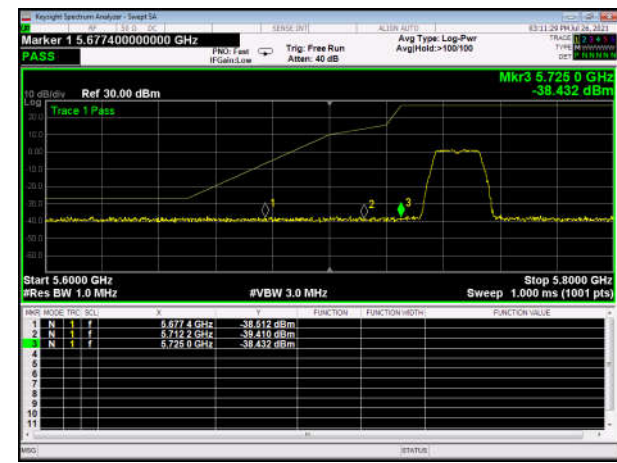

U-NII-3 ,Plot 1,Band Edge-802.11a(20M
Hz),5745MHz,Ant1