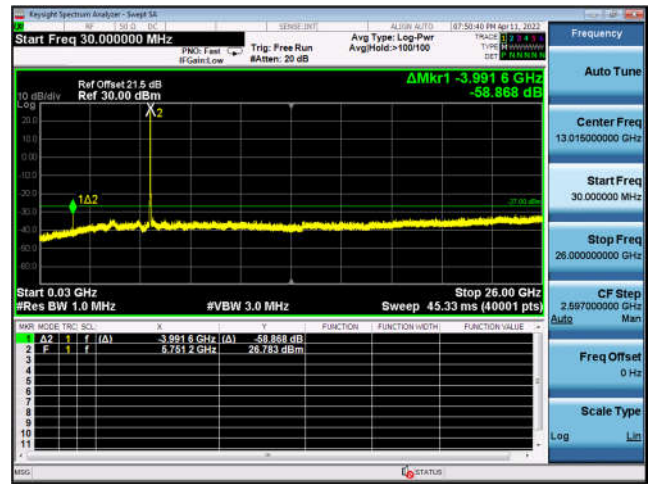

U-NII-3 ,802.11ax-HE20, 5785MHz, Ant2

U-NII-3 ,802.11ax-HE20, 5745MHz, Ant2