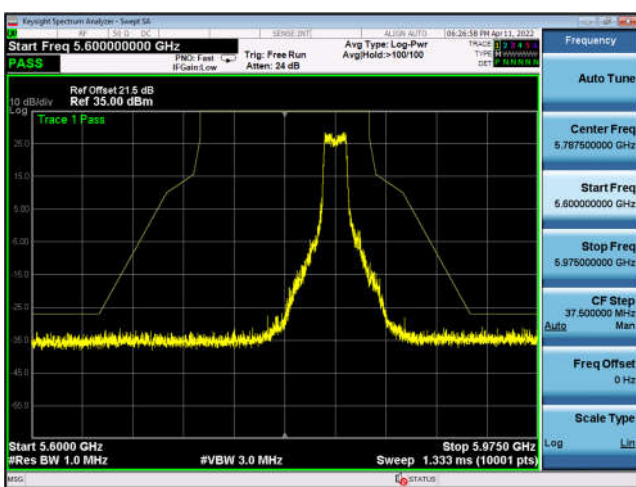

U-NII-3 ,802.11n-HT20, 5745MHz, Ant3

U-NII-3 ,802.11a, 5825MHz, Ant3