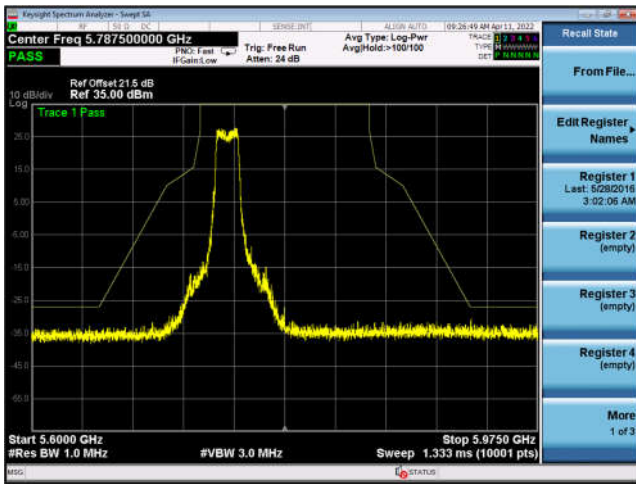

U-NII-3 ,802.11a, 5785MHz, Ant2

U-NII-3 ,802.11a, 5745MHz, Ant2