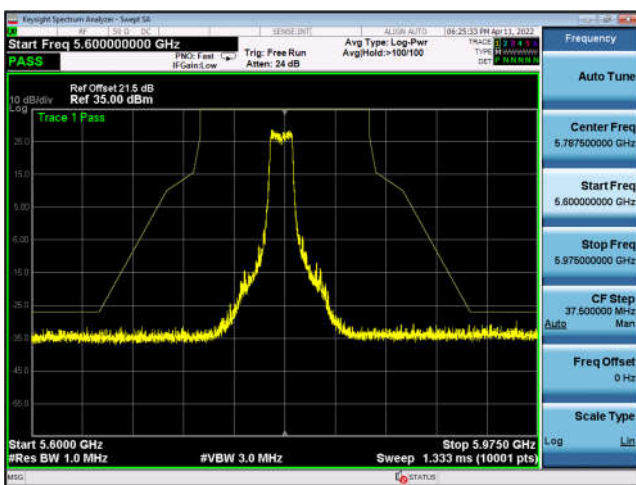

U-NII-3 ,802.11a, 5825MHz, Ant3

U-NII-3 ,802.11a, 5785MHz, Ant3