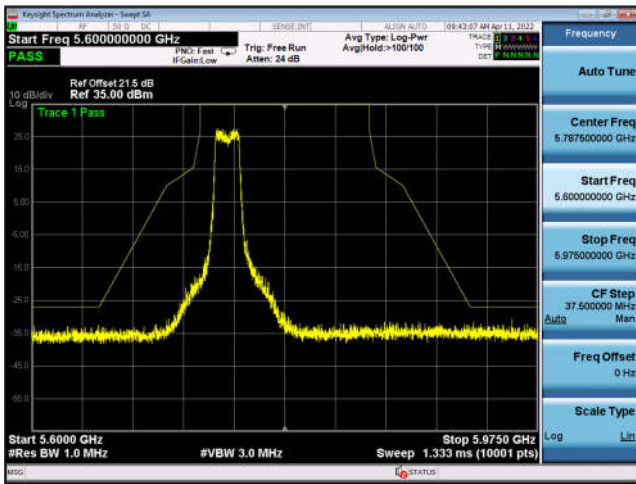

U-NII-3 ,802.11ax-HE20, 5785MHz, Ant2

U-NII-3 ,802.11ax-HE20, 5745MHz, Ant2