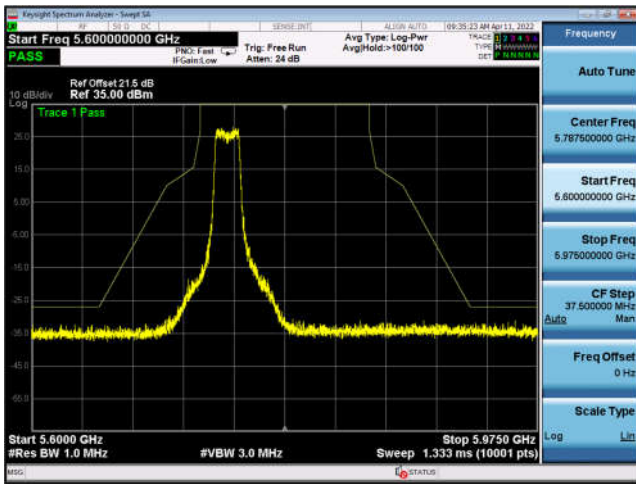

U-NII-3 ,802.11ac-VHT20, 5785MHz, Ant2

U-NII-3 ,802.11ac-VHT20, 5745MHz, Ant2