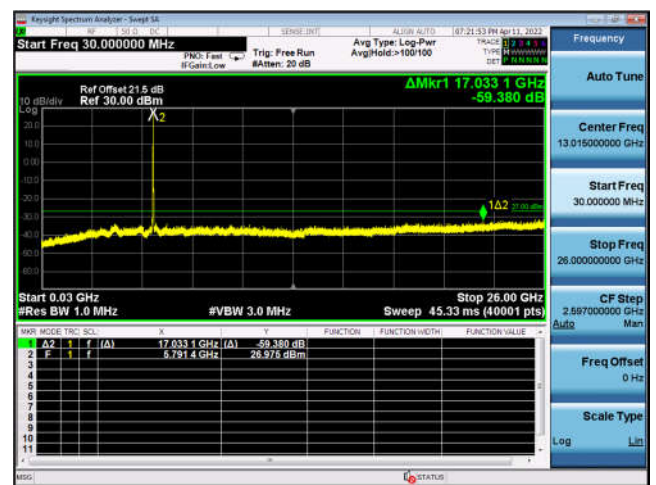

U-NII-3 ,802.11a, 5825MHz, Ant3

U-NII-3 ,802.11a, 5785MHz, Ant3