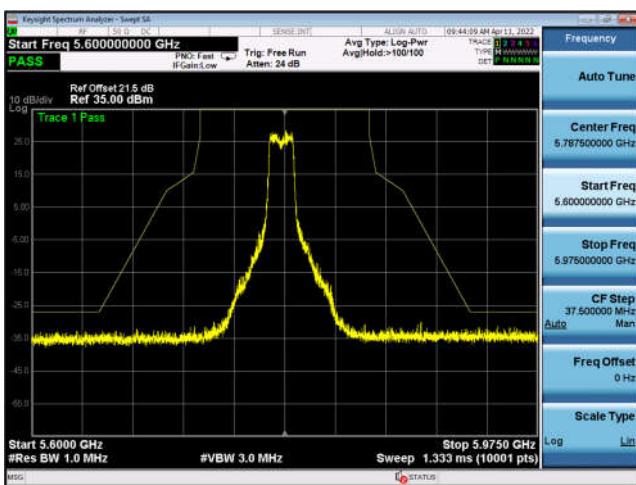

U-NII-3 ,802.11ax-HE20, 5825MHz, Ant2

U-NII-3 ,802.11ax-HE20, 5785MHz, Ant2