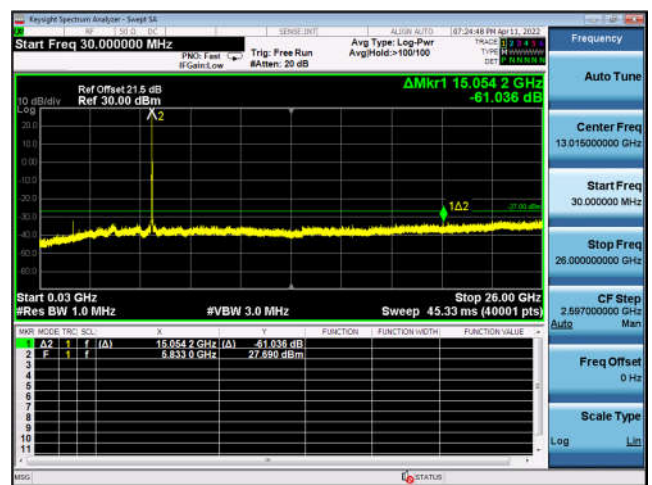

U-NII-3 ,802.11ac-VHT20, 5745MHz, Ant3

U-NII-3 ,802.11n-HT20, 5825MHz, Ant3