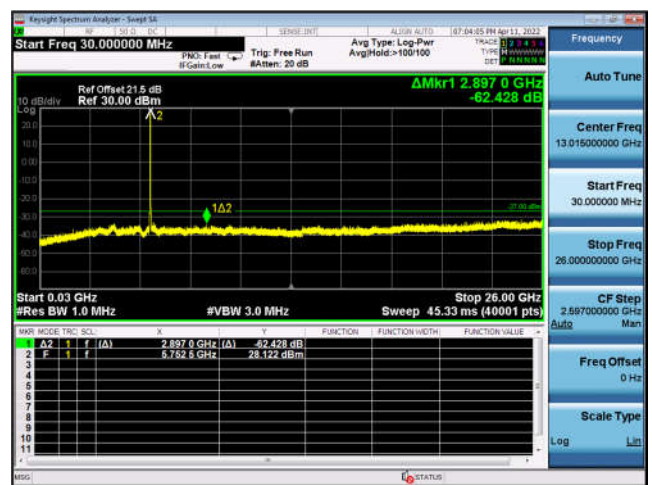

U-NII-3 ,802.11ac-VHT20, 5825MHz, Ant3

U-NII-3 ,802.11ac-VHT20, 5785MHz, Ant3