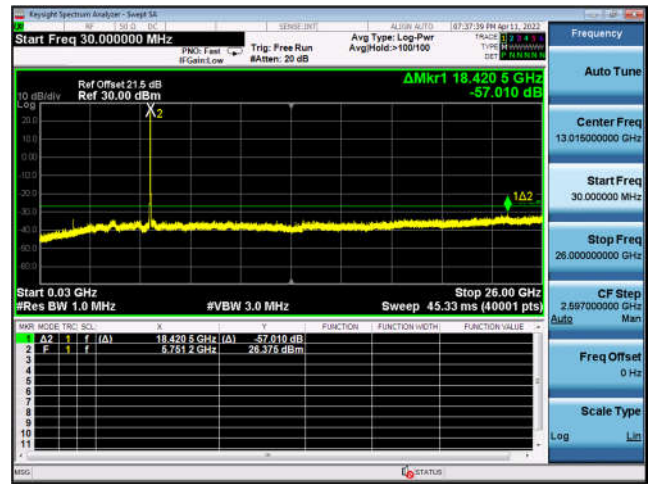

U-NII-3 ,802.11ac-VHT20, 5785MHz, Ant2

U-NII-3 ,802.11ac-VHT20, 5745MHz, Ant2