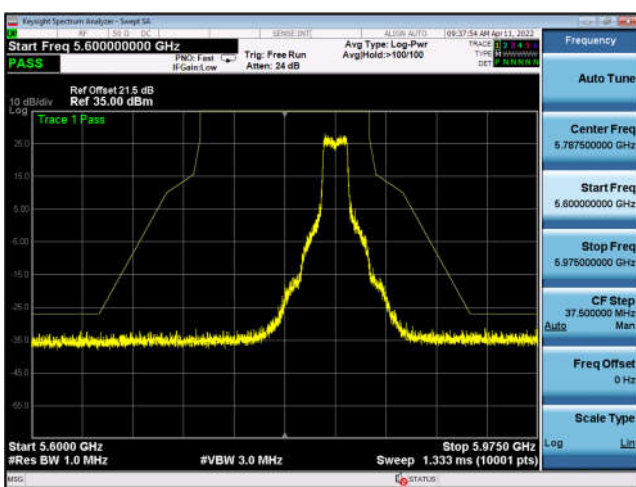

U-NII-3 ,802.11ac-VHT20, 5745MHz, Ant2

U-NII-3 ,802.11ac-VHT20, 5745MHz, Ant2

U-NII-3 ,802.11ac-VHT20, 5785MHz, Ant2

U-NII-3 ,802.11ac-VHT20, 5785MHz, Ant2

U-NII-3 ,802.11ac-VHT20, 5825MHz, Ant2

U-NII-3 ,802.11ac-VHT20, 5825MHz, Ant2