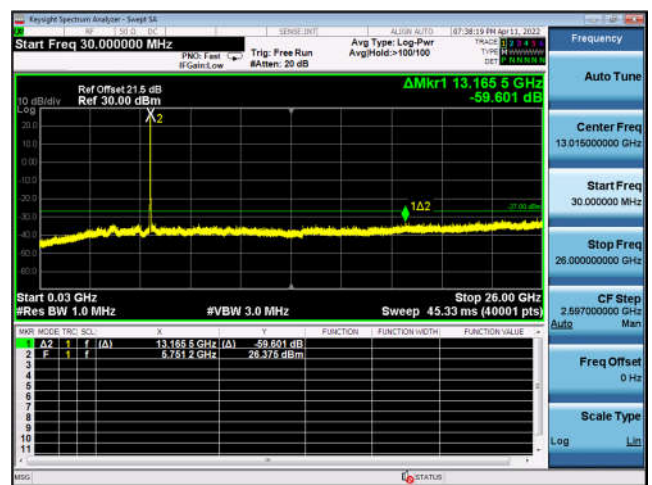

U-NII-3 ,802.11ac-VHT20, 5745MHz, Ant2

U-NII-3 ,802.11ac-VHT20, 5745MHz, Ant2

U-NII-3 ,802.11ac-VHT20, 5785MHz, Ant2

U-NII-3 ,802.11ac-VHT20, 5785MHz, Ant2

U-NII-3 ,802.11ac-VHT20, 5825MHz, Ant2

U-NII-3 ,802.11ac-VHT20, 5825MHz, Ant2