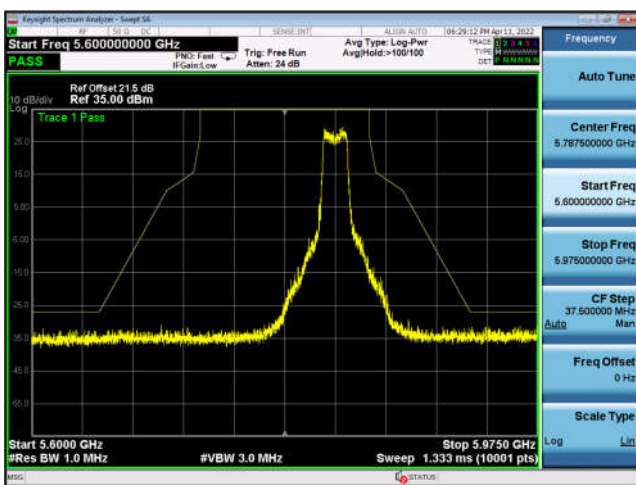

U-NII-3 ,802.11ac-VHT20, 5745MHz, Ant3

U-NII-3 ,802.11n-HT20, 5825MHz, Ant3