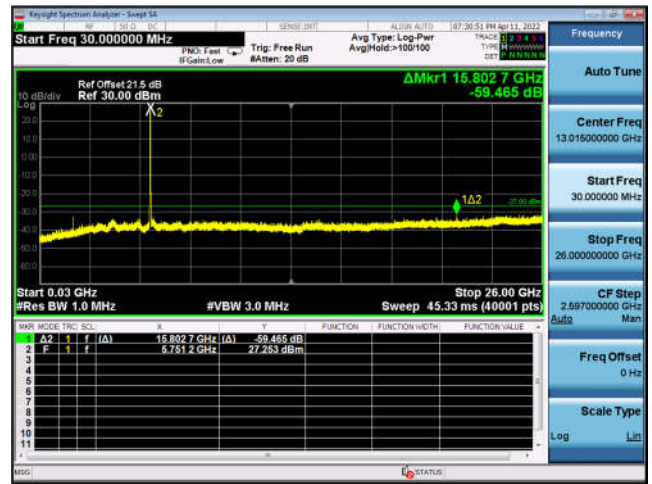

U-NII-3 ,802.11a, 5785MHz, Ant2

U-NII-3 ,802.11a, 5745MHz, Ant2