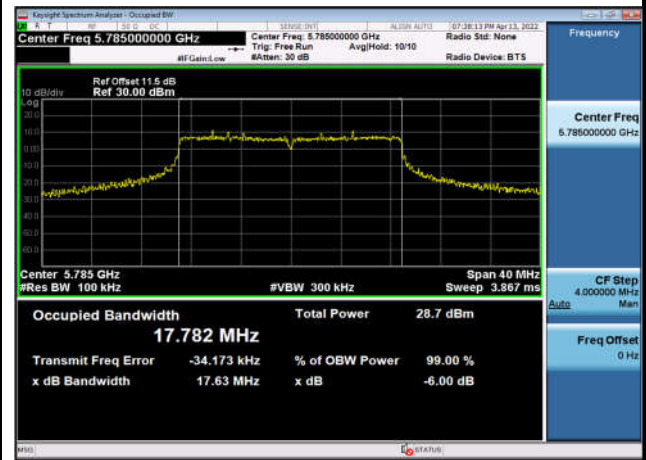

U-NII-3 6dB Bandwidth-802.11ac(20MHz)
,5785MHz,Ant4