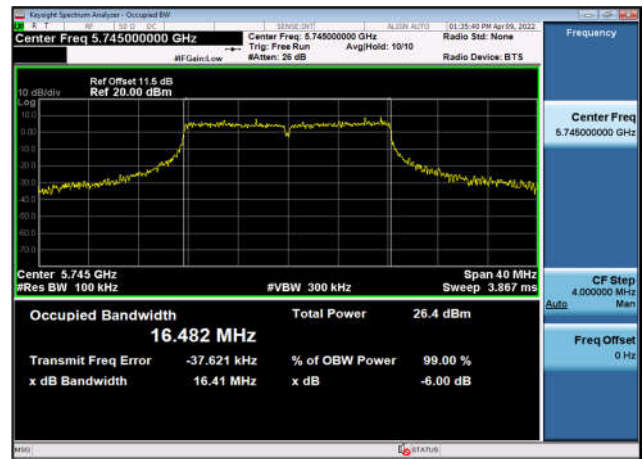

U-NII-3 6dB Bandwidth-802.11a(20MHz)
,5745MHz,Ant2