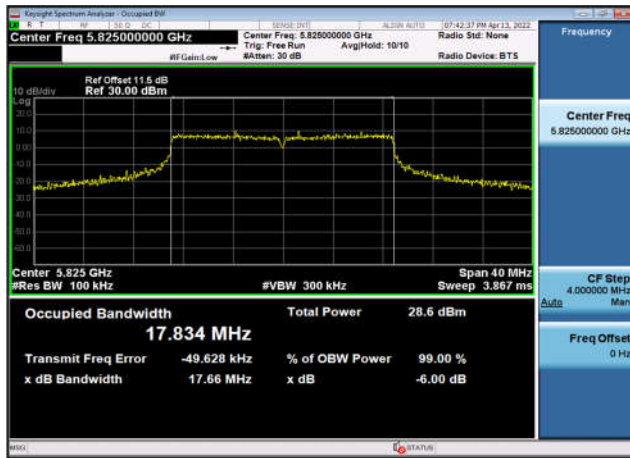

U-NII-3 6dB Bandwidth-802.11ac(20MHz)
,5825MHz,Ant4