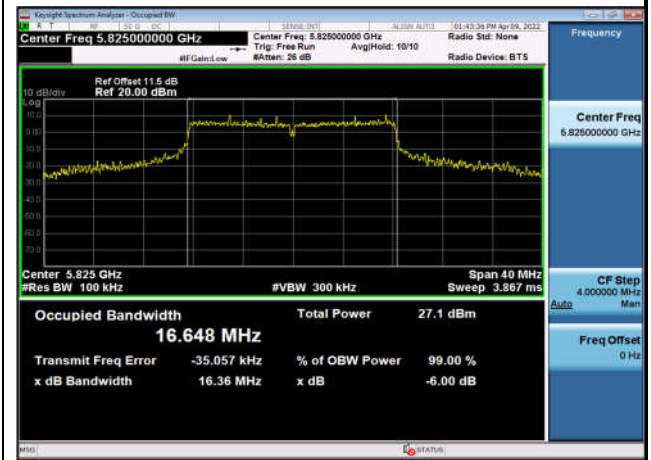

U-NII-3 6dB Bandwidth-802.11n(40MHz)  
,5795MHz,Ant2

U-NII-3 6dB Bandwidth-802.11a(20MHz)  
,5745MHz,Ant2

U-NII-3 6dB Bandwidth-802.11a(20MHz)  
,5785MHz,Ant2

U-NII-3 6dB Bandwidth-802.11a(20MHz)  
,5825MHz,Ant2