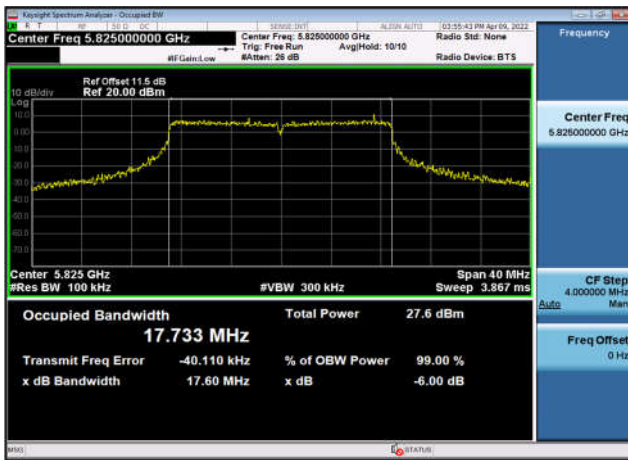

U-NII-3 6dB Bandwidth-802.11ac(20MHz)
,5825MHz,Ant3