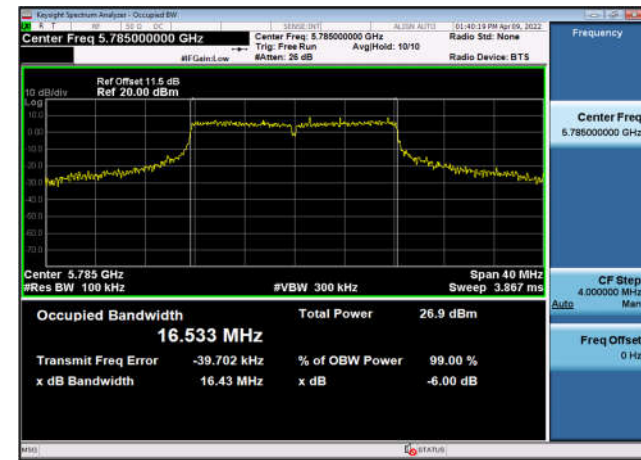

U-NII-3 6dB Bandwidth-802.11a(20MHz)
,5785MHz,Ant2