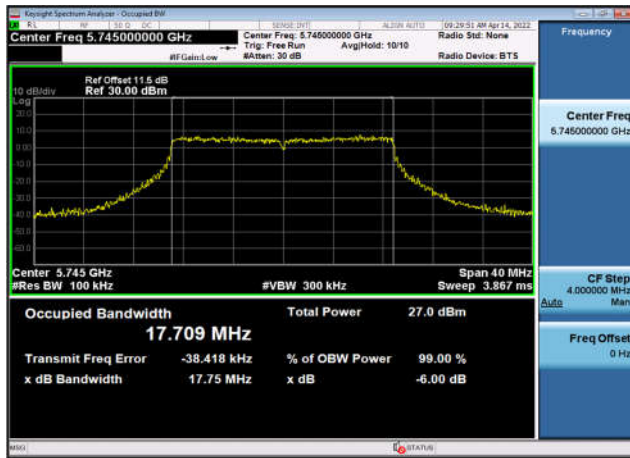

U-NII-3 6dB Bandwidth-802.11ac(20MHz)
,5745MHz,Ant5