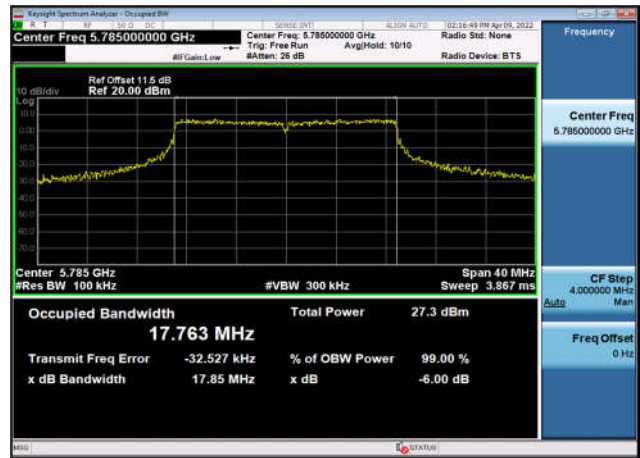

U-NII-3 6dB Bandwidth-802.11ac(20MHz)
,5785MHz,Ant2