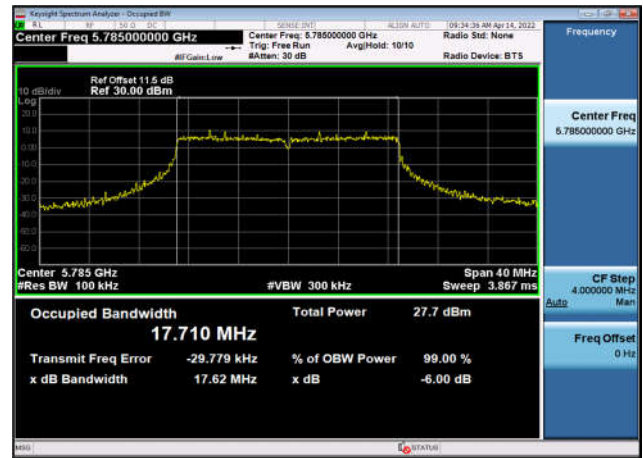

U-NII-3 6dB Bandwidth-802.11ac(20MHz)
,5785MHz,Ant5