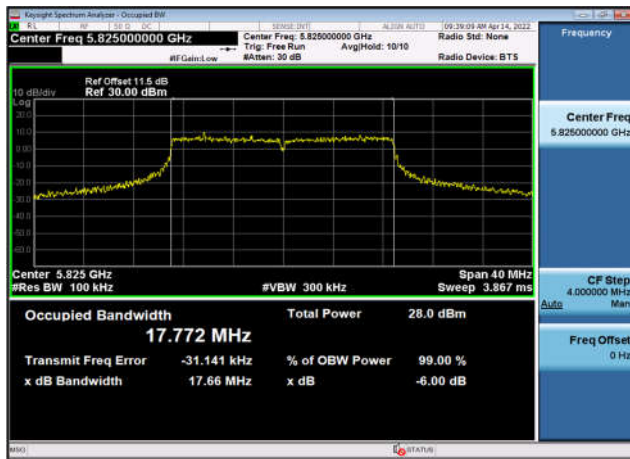

U-NII-3 6dB Bandwidth-802.11ac(20MHz)
,5825MHz,Ant5