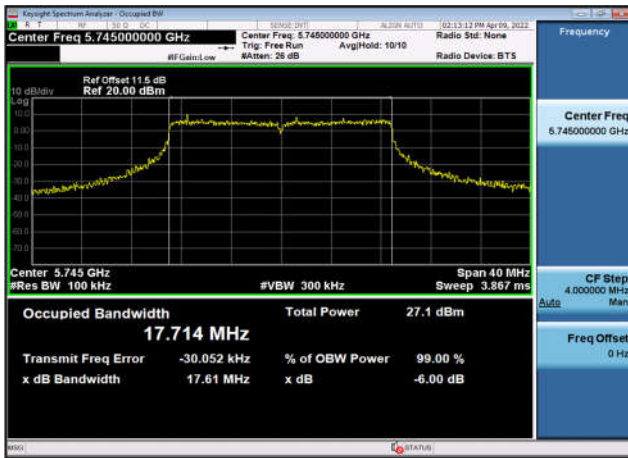

U-NII-3 6dB Bandwidth-802.11ac(20MHz)
,5745MHz,Ant2