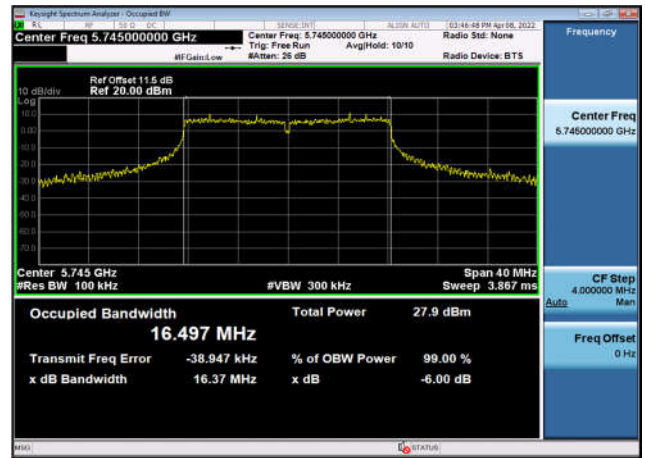

U-NII-3 6dB Bandwidth-802.11a(20MHz)
,5745MHz,Ant1