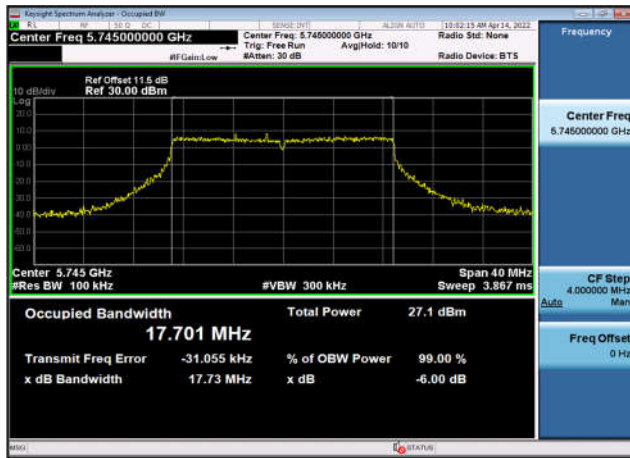

U-NII-3 6dB Bandwidth-802.11ax(20MHz)
,5745MHz,Ant5