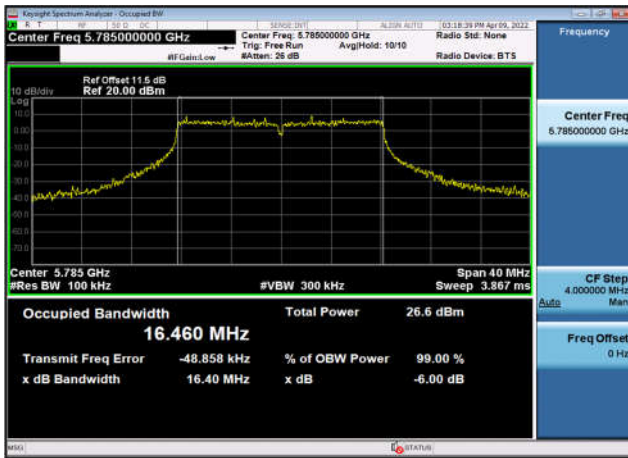

U-NII-3 6dB Bandwidth-802.11n(40MHz)  
,5795MHz,Ant3

U-NII-3 6dB Bandwidth-802.11a(20MHz)  
,5745MHz,Ant3

U-NII-3 6dB Bandwidth-802.11a(20MHz)  
,5785MHz,Ant3

U-NII-3 6dB Bandwidth-802.11a(20MHz)  
,5825MHz,Ant3