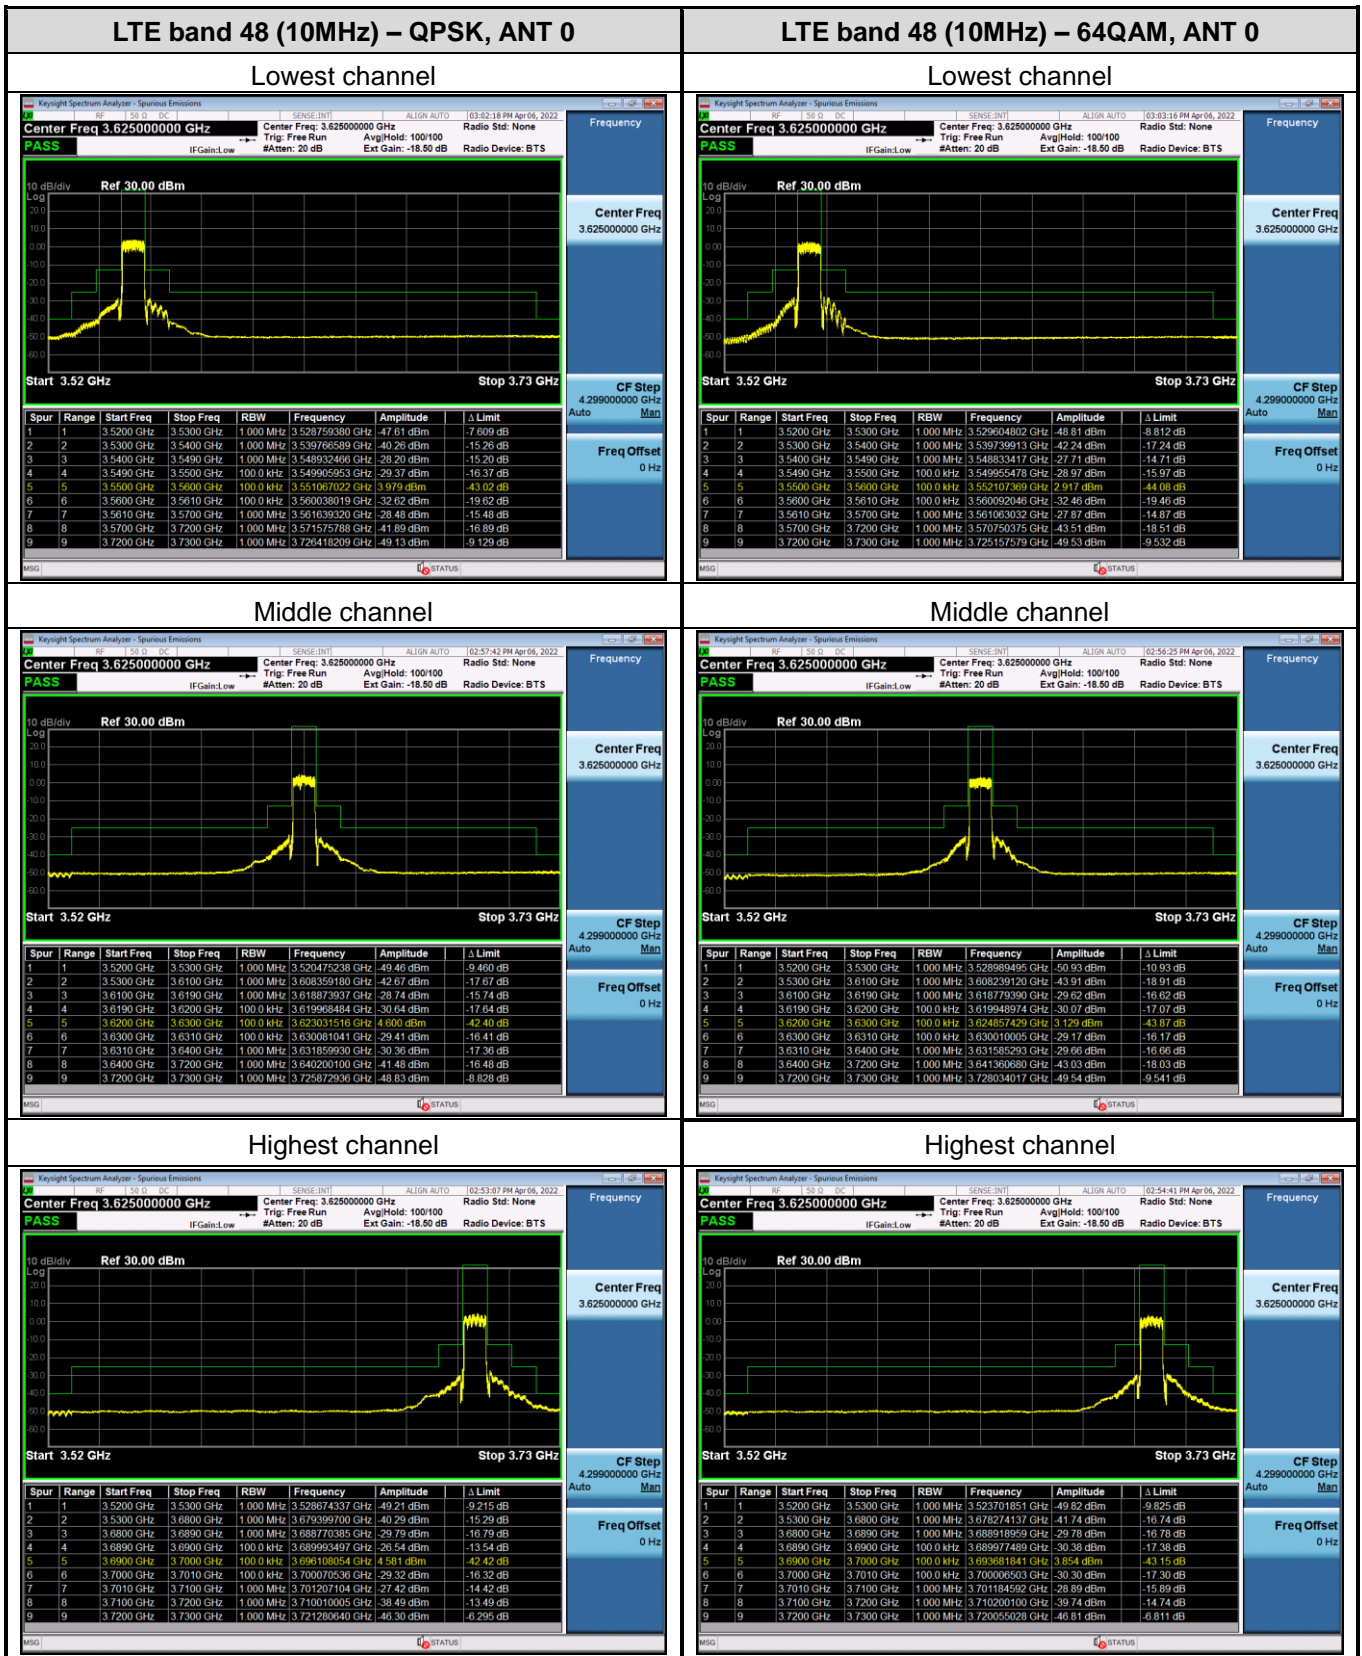

Emission Mask

Spurious Emissions at Antenna Terminal