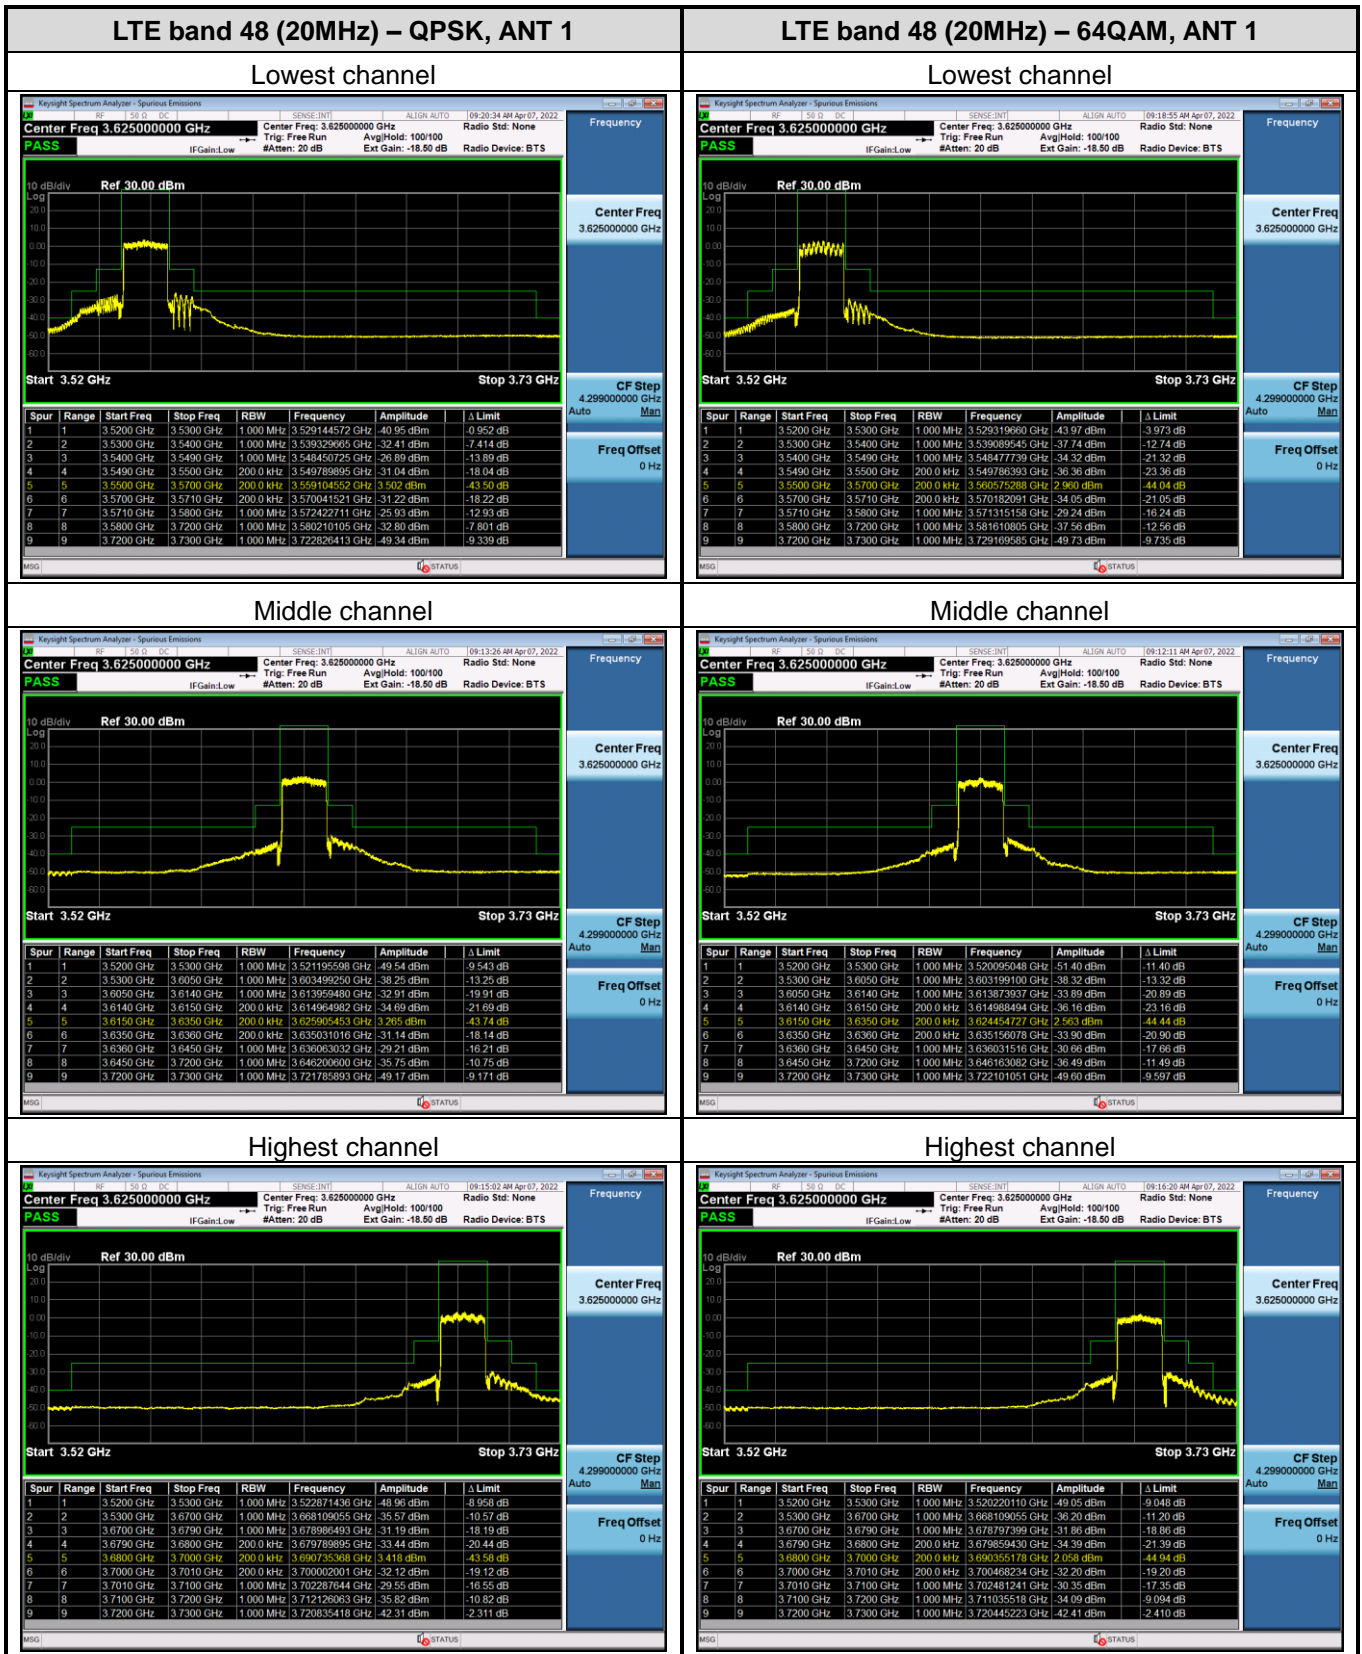

Emission Mask

Spurious Emissions at Antenna Terminal