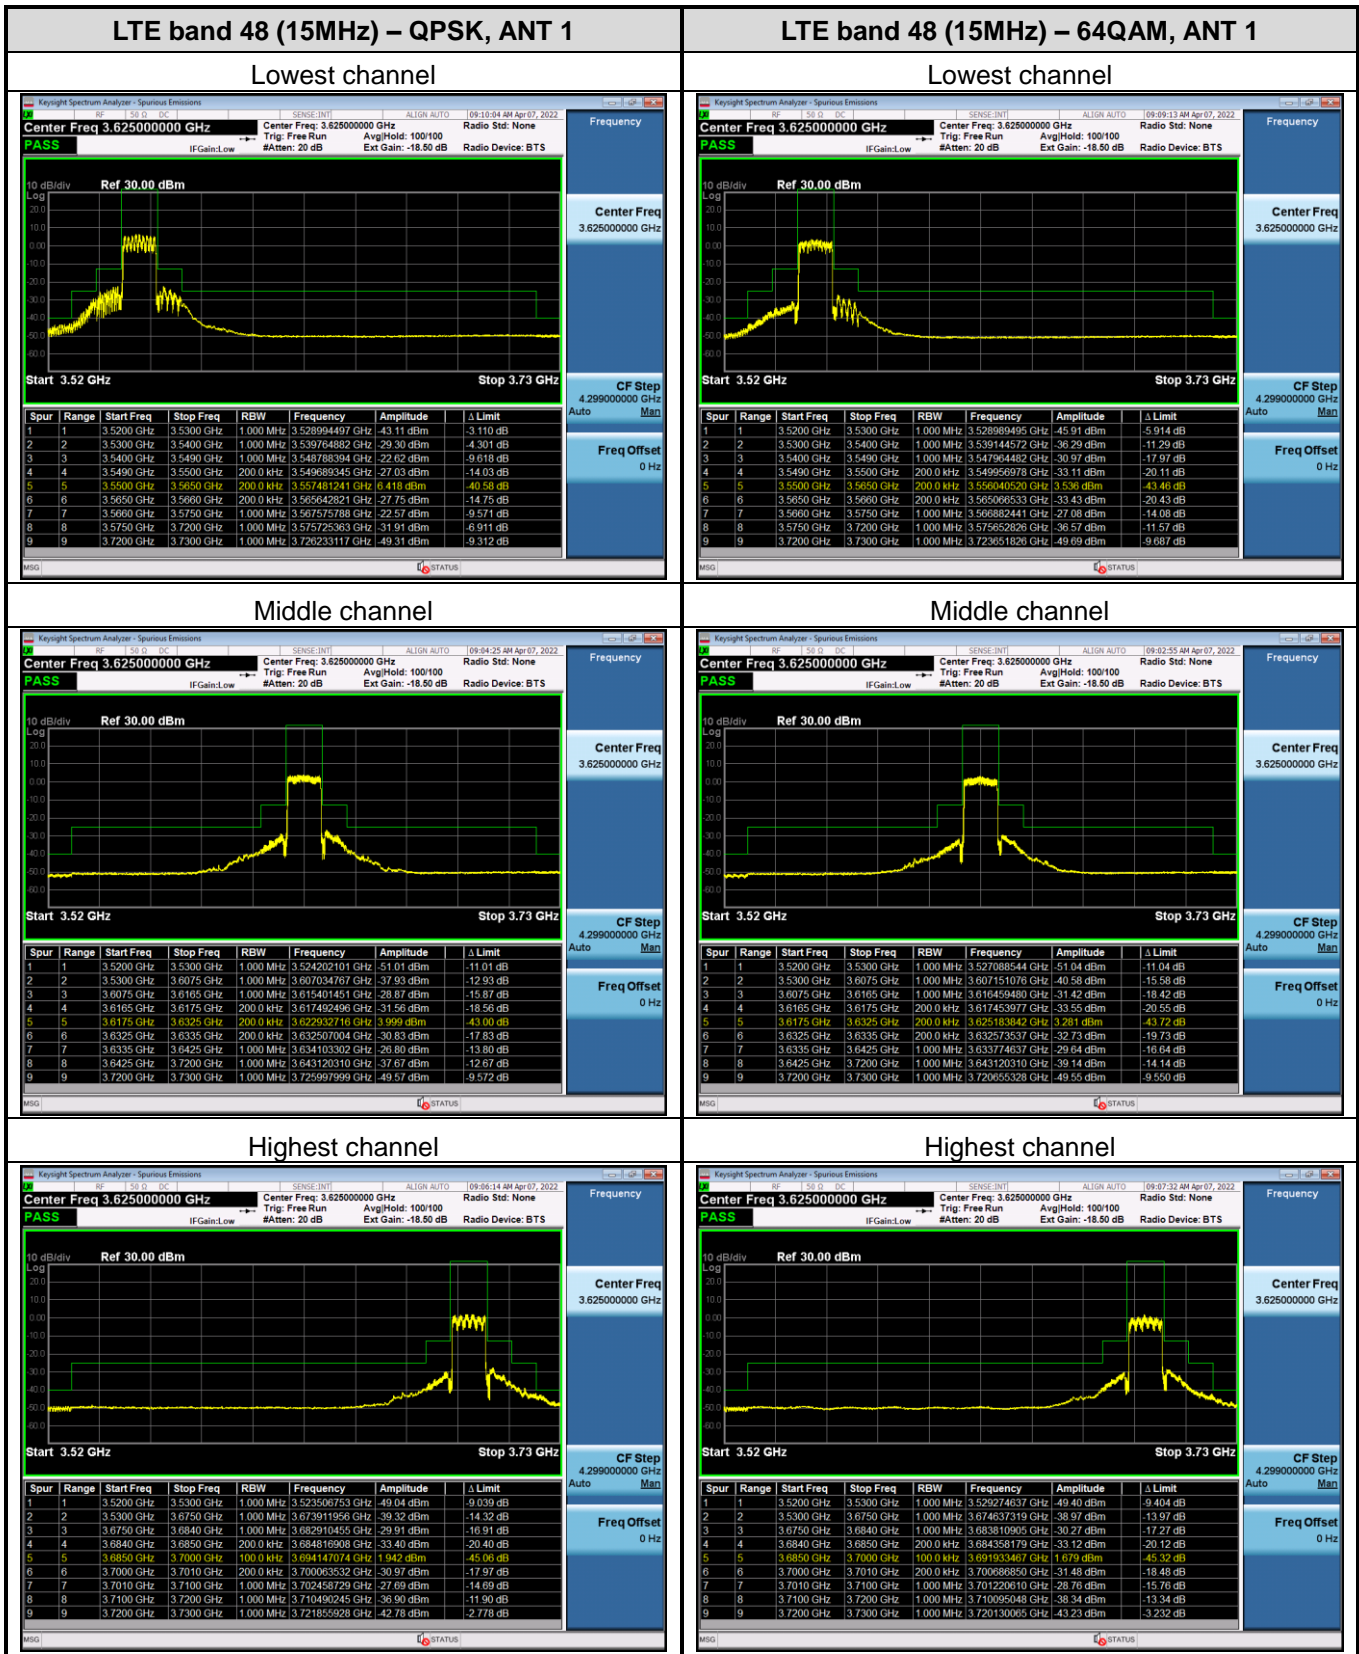

Emission Mask

Spurious Emissions at Antenna Terminal