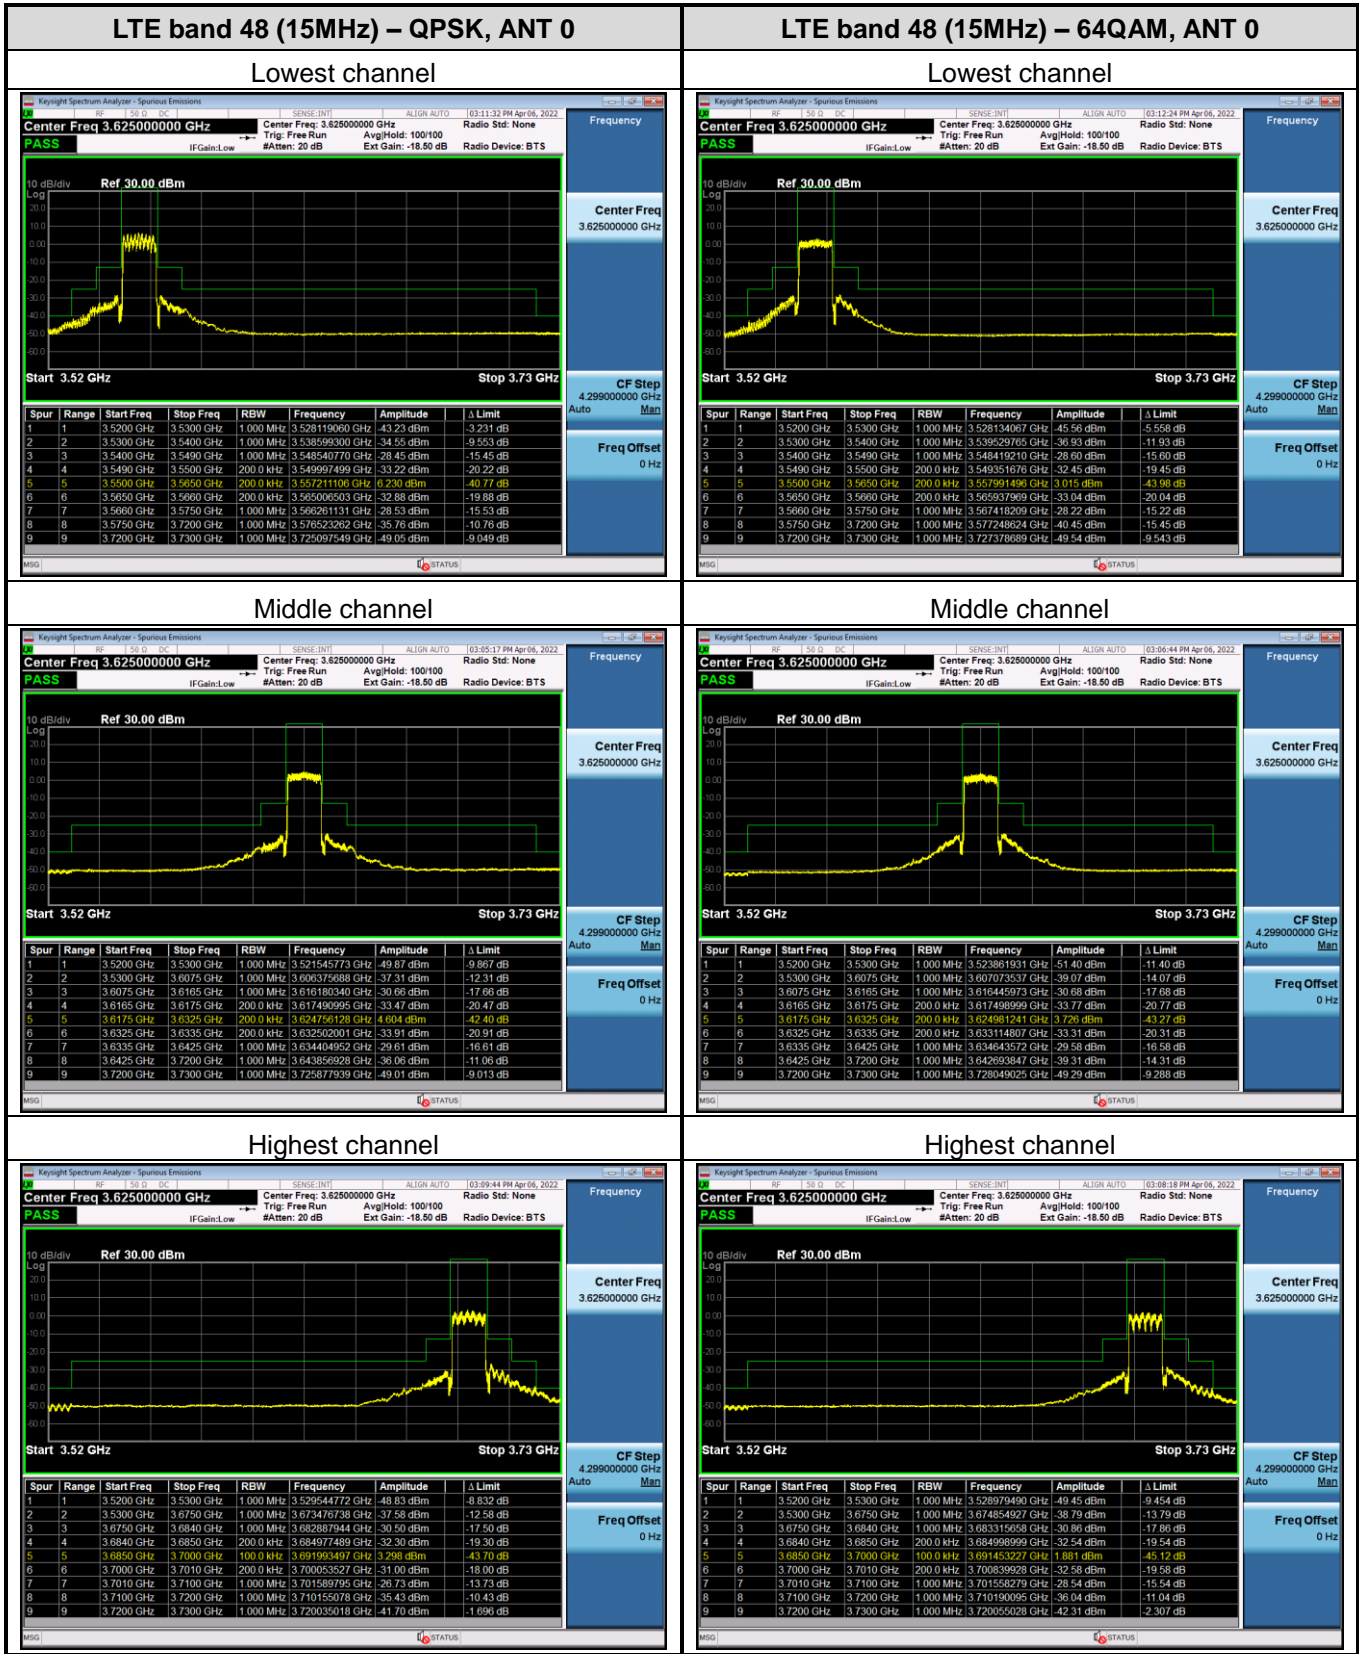

Emission Mask

Spurious Emissions at Antenna Terminal