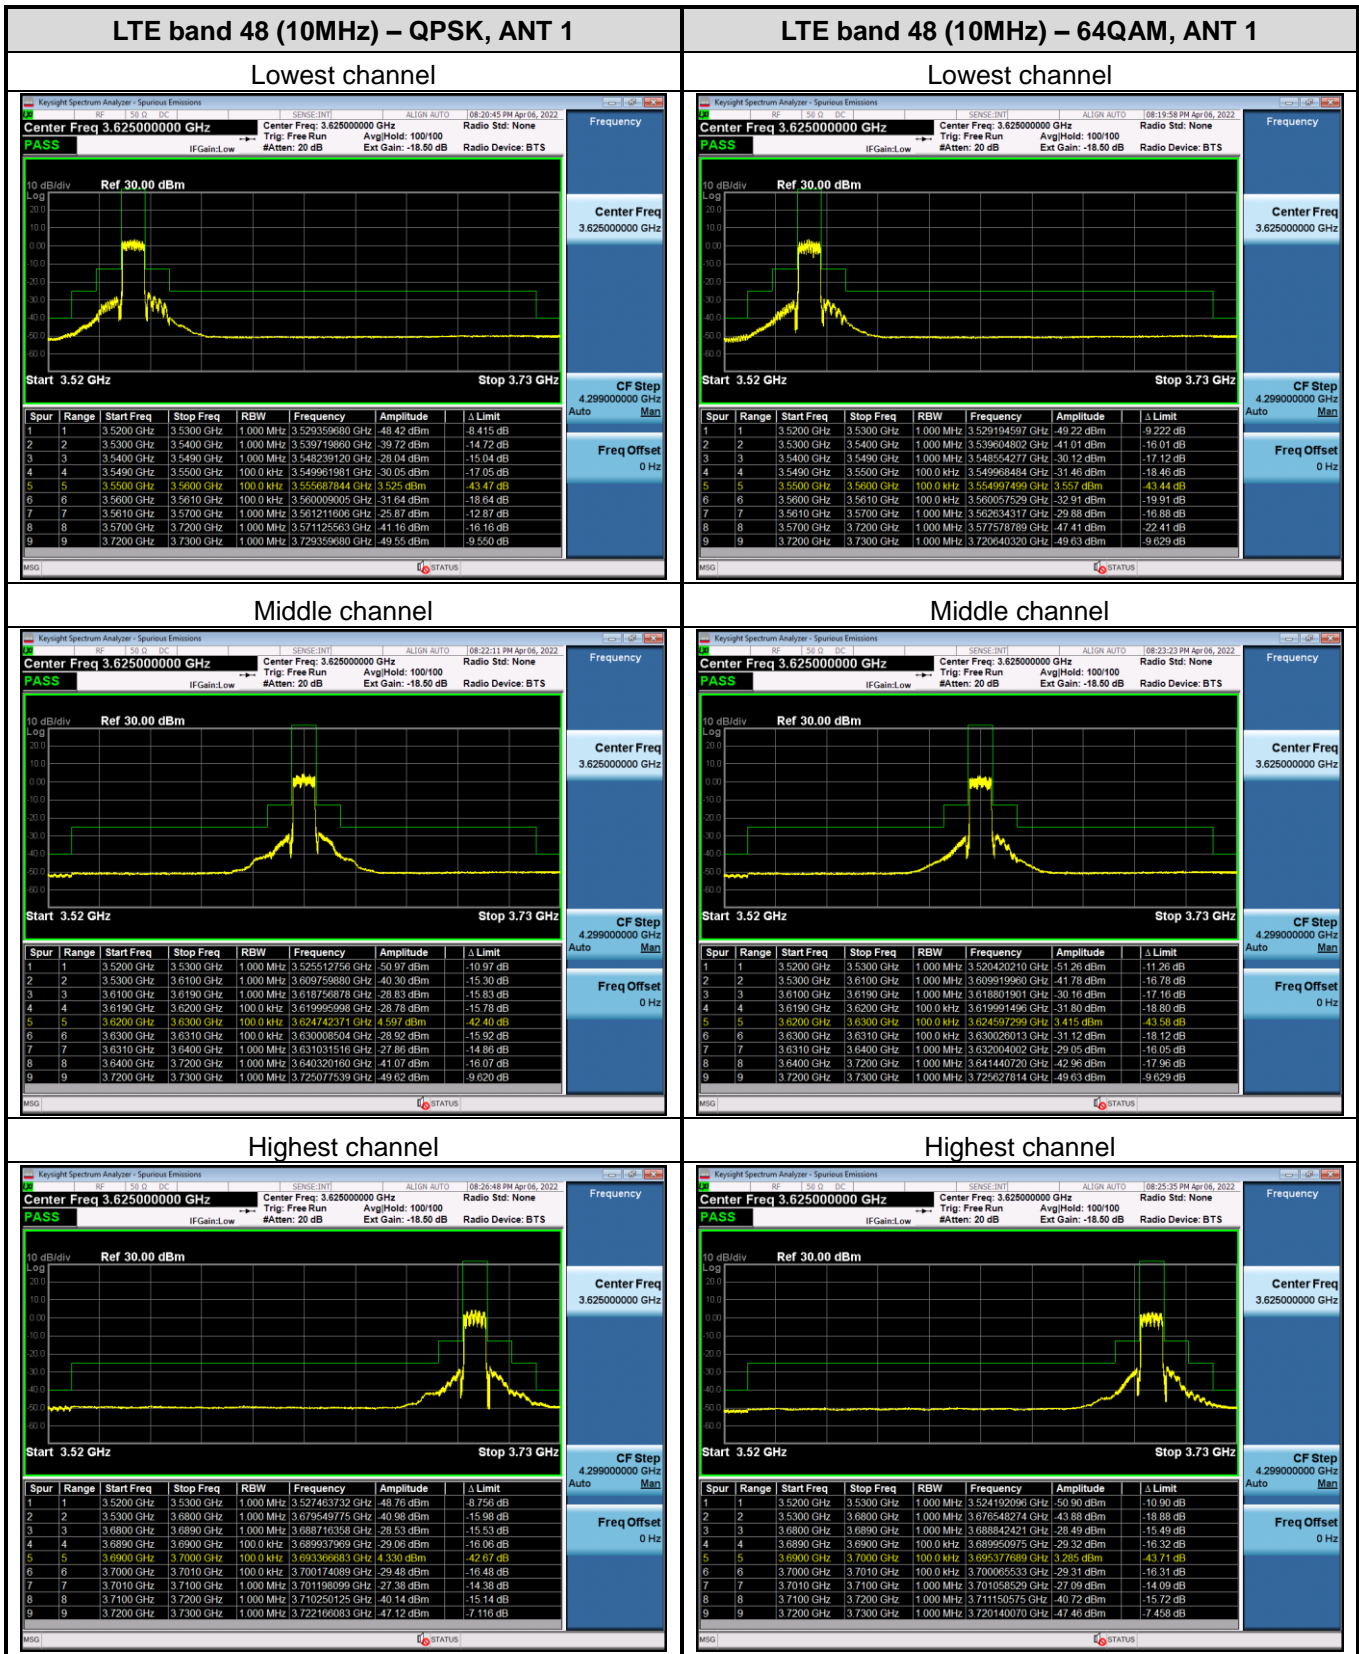

Emission Mask

Spurious Emissions at Antenna Terminal