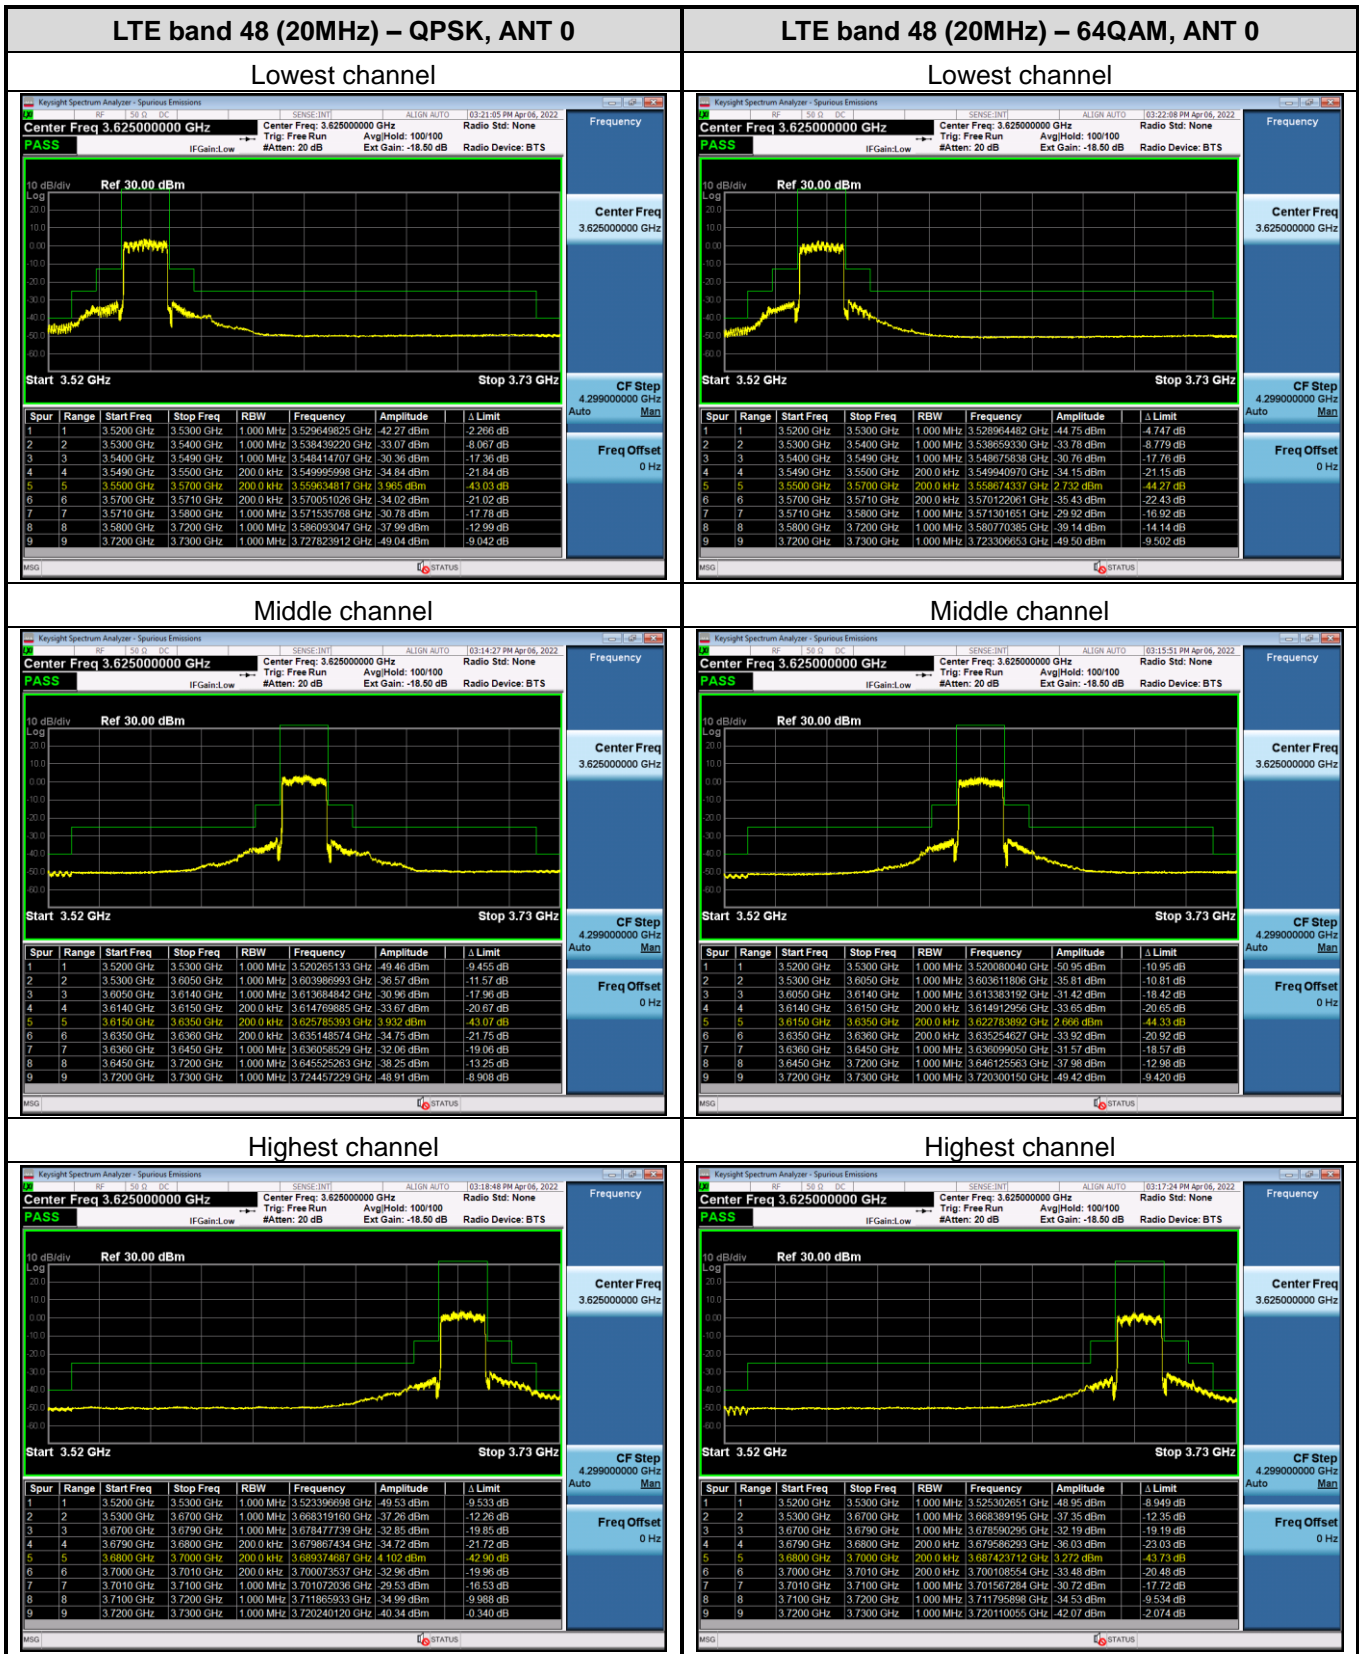

Emission Mask

Spurious Emissions at Antenna Terminal