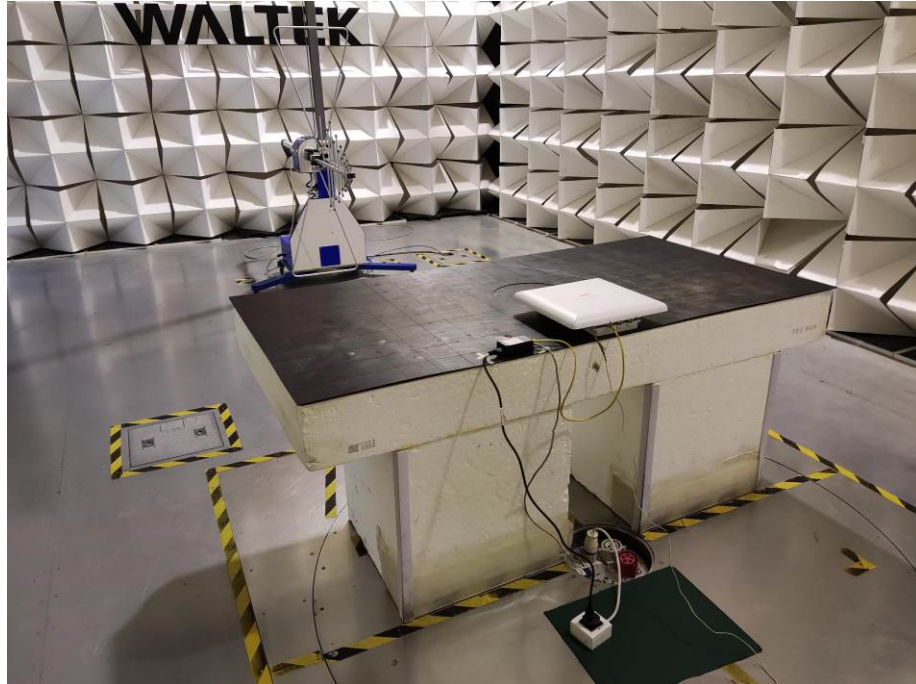

Appendix-EG8015G-M11-HP-Photo

Photographs –Constructional Details

Setup photo Model EG8015G-M11-HP FCC ID: 2AG32EG8015GM11HP

Photograph - Spurious Emissions Radiated Test Setup

For 30MHz-1000MHz Test Site 2#