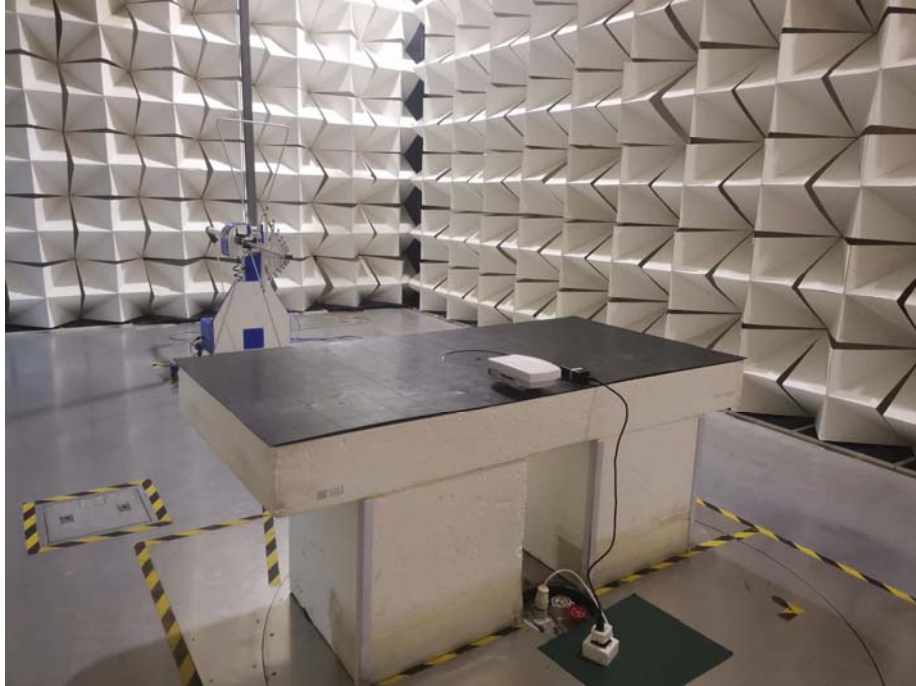

## Appendix-EG8013L-M11-Photo

---

### Photographs –Constructional Details

Setup photo Model EG8013L-M11 FCC ID: 2AG32EG8013LM11

### Photograph - Spurious Emissions Radiated Test Setup

For 30MHz-1000MHz Test Site 2#

For Above 1GHz Test Site 1#