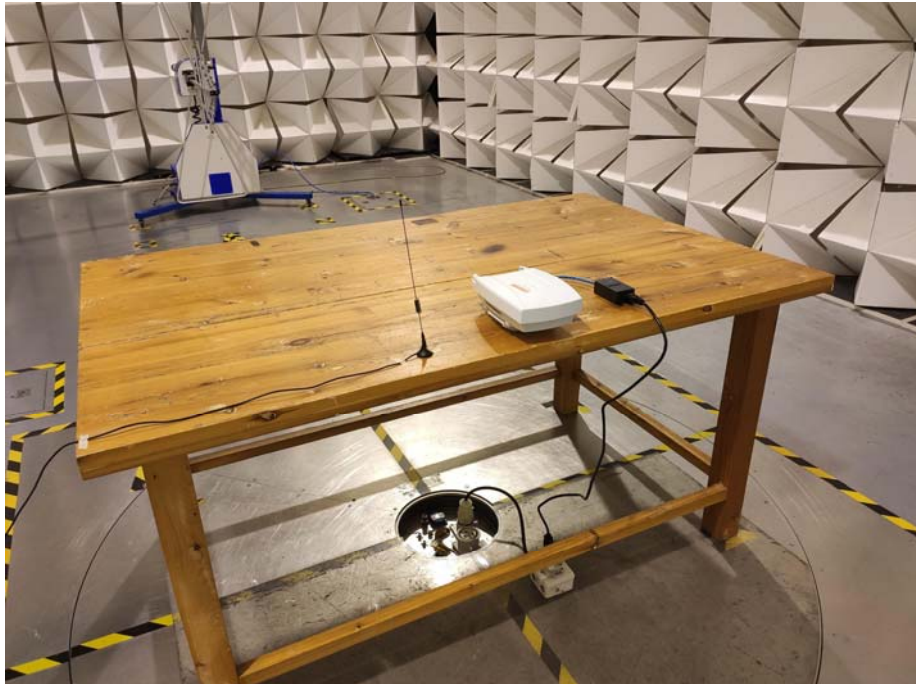

Appendix- EG7035L-M11-Photo

Photographs –Constructional Details

4G Setup photo Model EG7035L-M11 FCC ID: 2AG32EG7035L96

Photograph - Spurious Emissions Radiated Test Setup

For Below 30MHz Test Site 2#

For 30MHz-1000MHz Test Site 2#

Appendix- EG7035L-M11-Photo

For Above 1GHz Test Site 1#