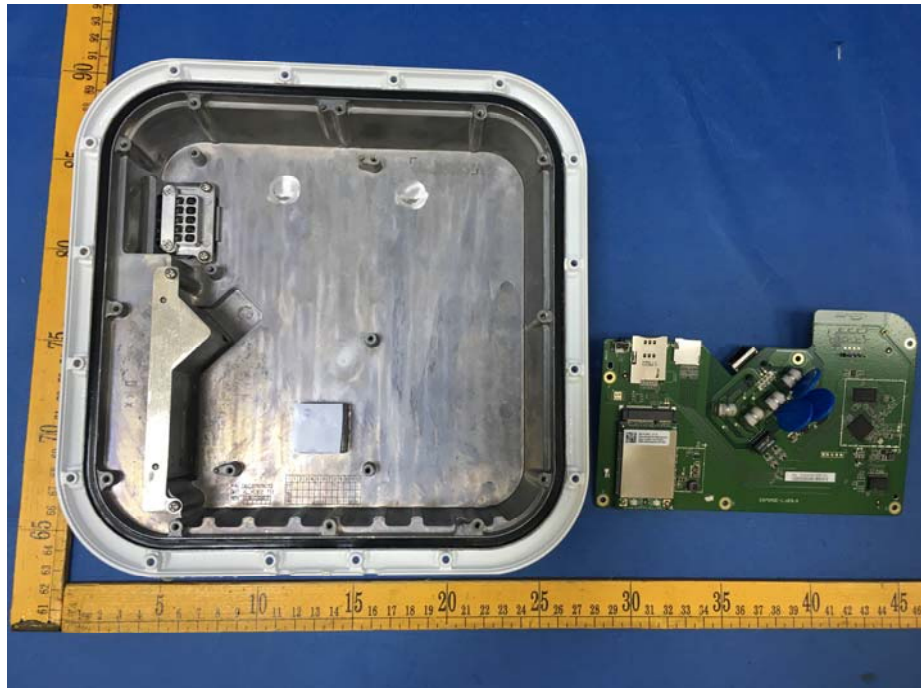

EUT – Internal View Model EG7035E-M11

Wifi ANT

ANT

====End=====