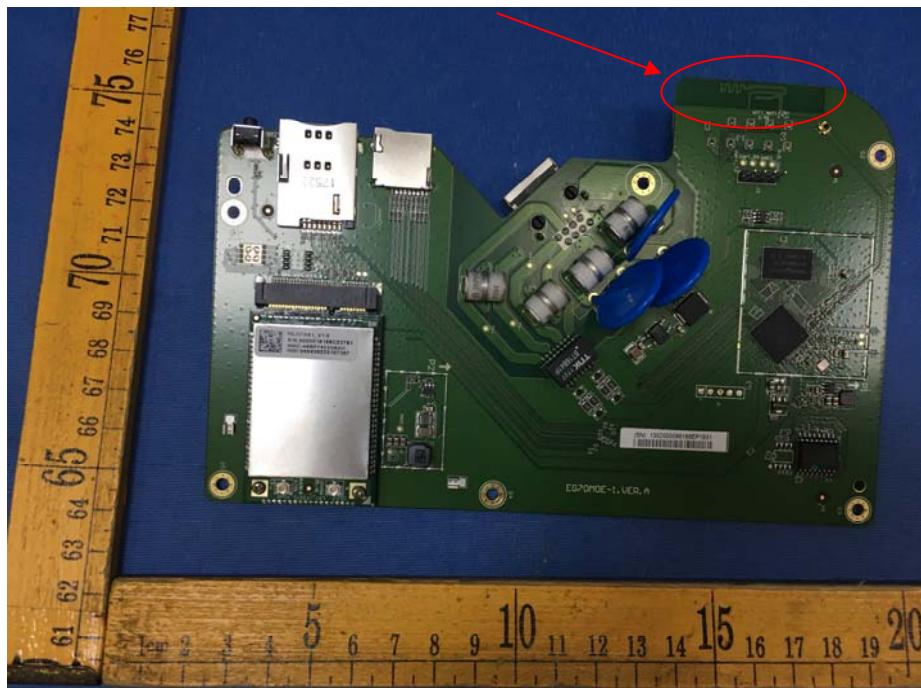

EUT – Internal View Model EG7035E-M11

Wifi ANT

ANT

====End=====