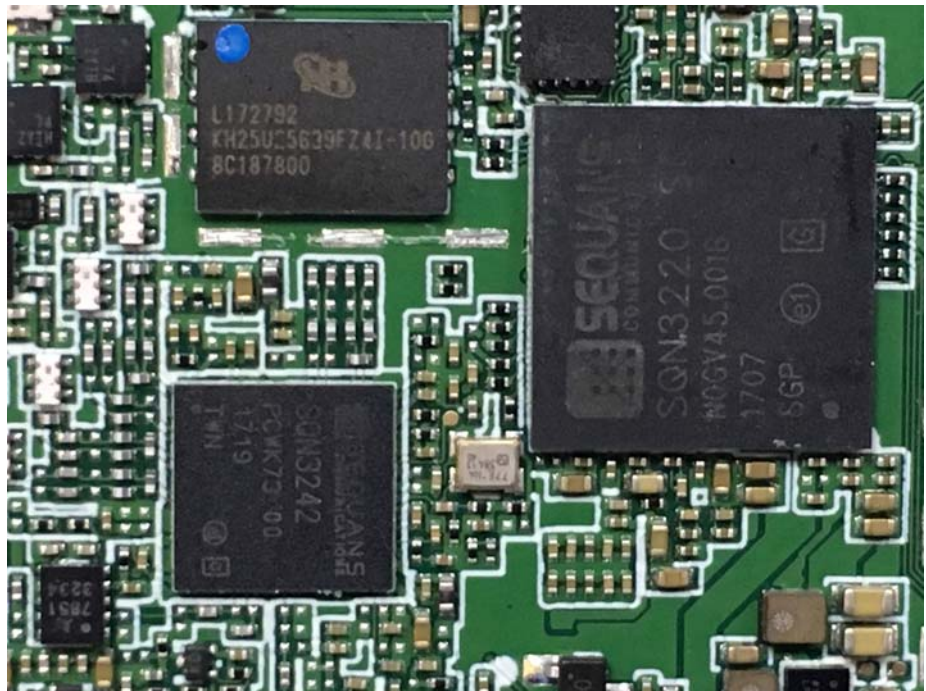

EUT – Internal View Model EG7035E-M11

Wifi ANT

ANT

====End=====