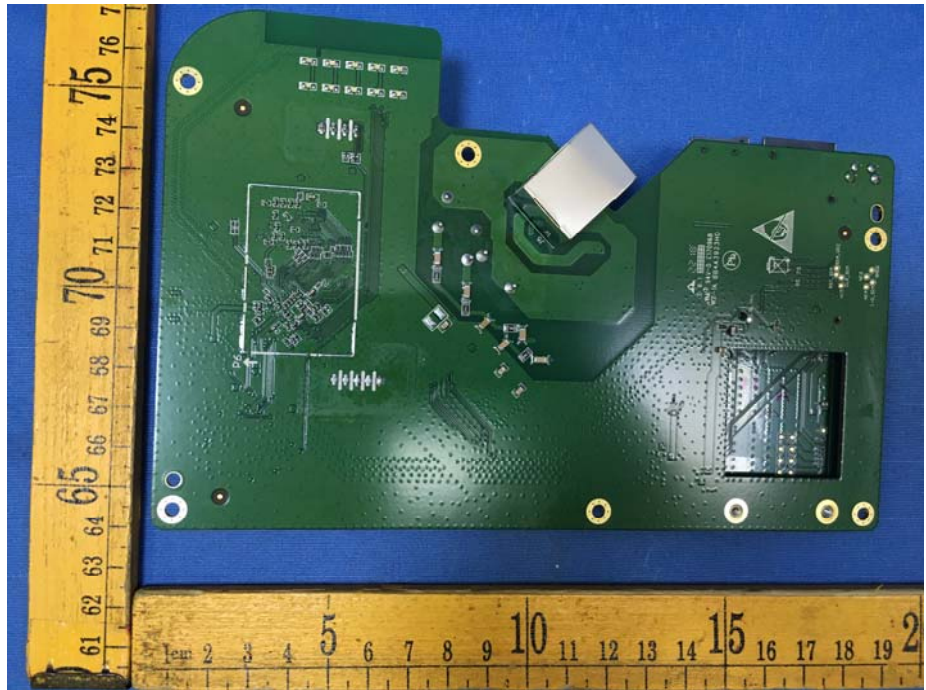

EUT – Internal View Model EG7035E-M11

Wifi ANT

ANT

====End=====