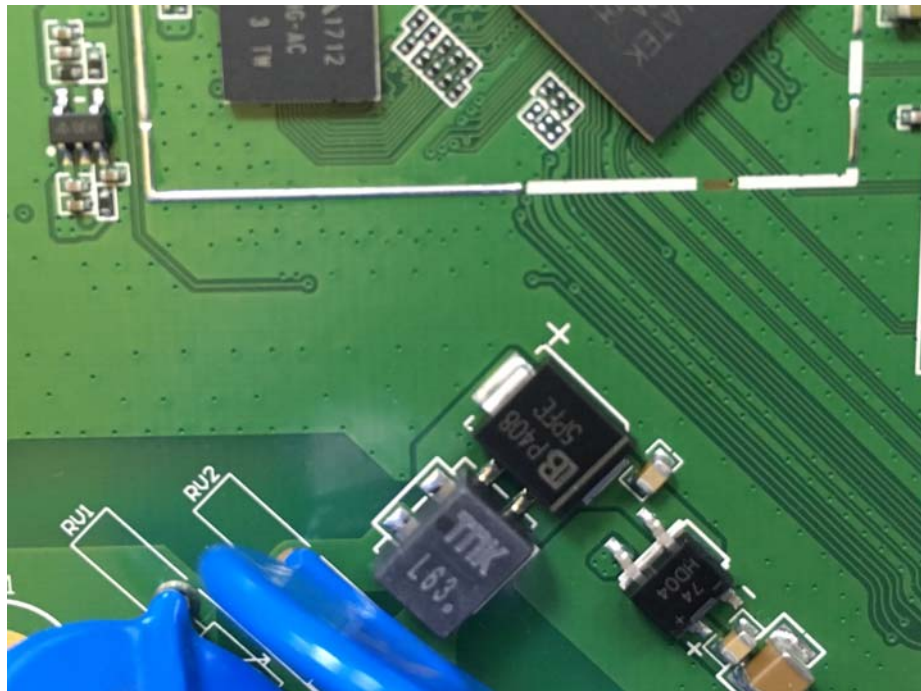

EUT – Internal View Model EG7035E-M11

Wifi ANT

ANT

====End=====