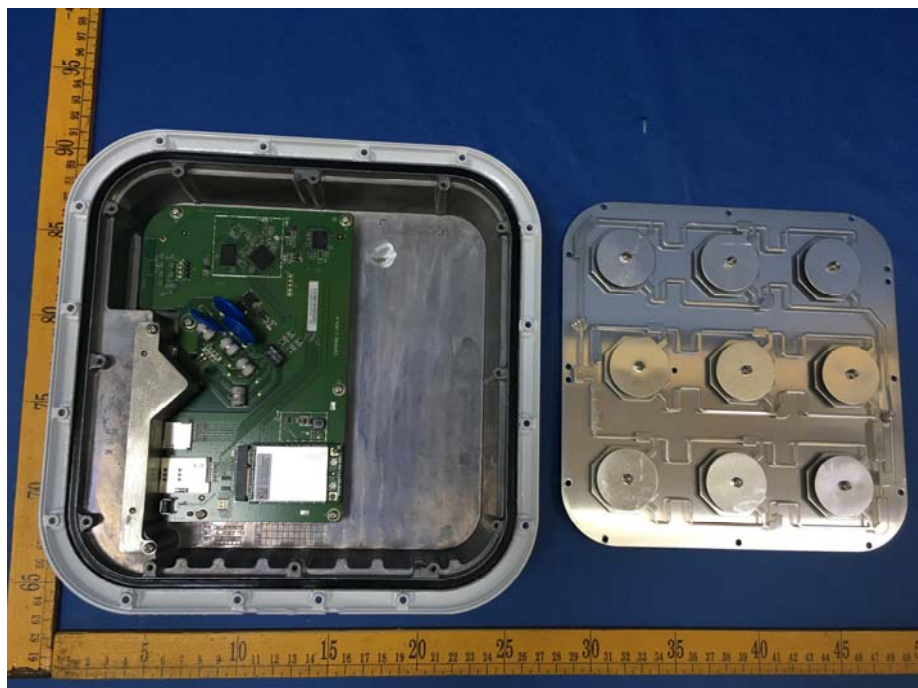

EUT – Internal View Model EG7035E-M11

Wifi ANT

ANT

====End=====