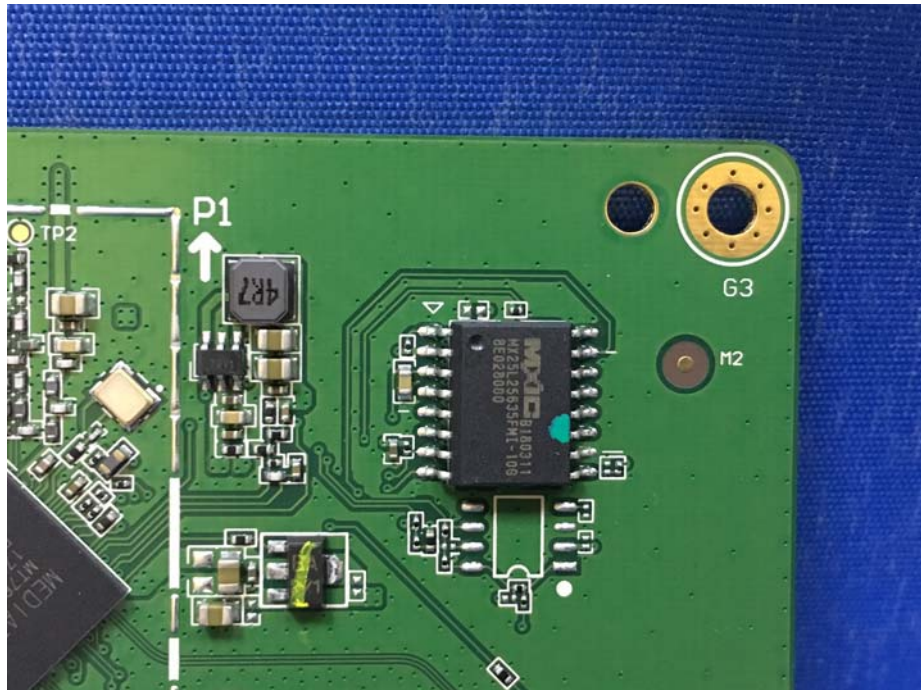

EUT – Internal View Model EG7035E-M11

Wifi ANT

ANT

====End=====