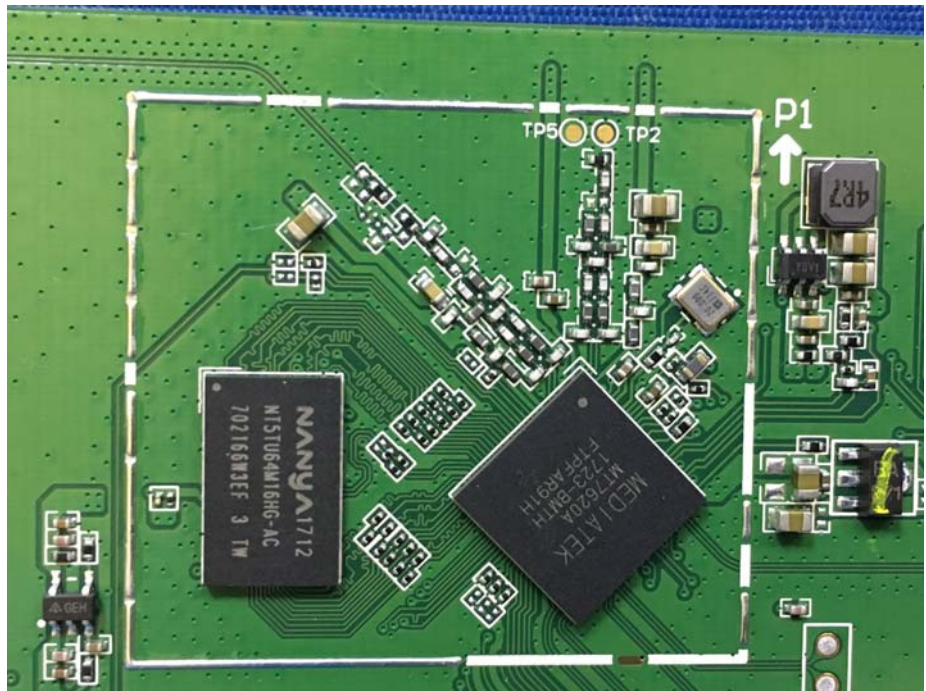

EUT – Internal View Model EG7035E-M11

Wifi ANT

ANT

====End=====