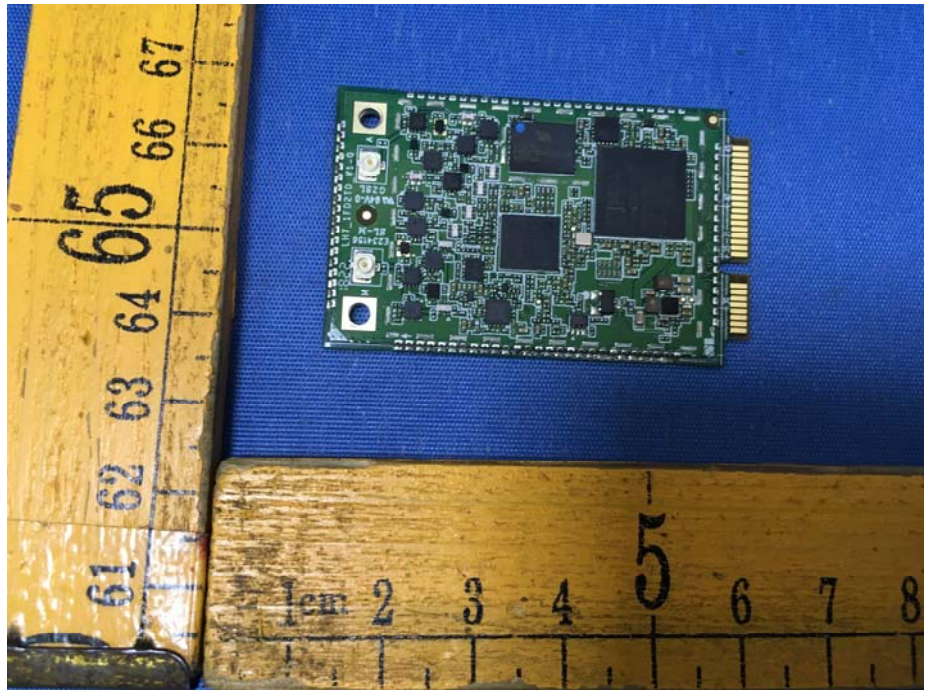

EUT – Internal View Model EG7035E-M11

Wifi ANT

ANT

====End=====