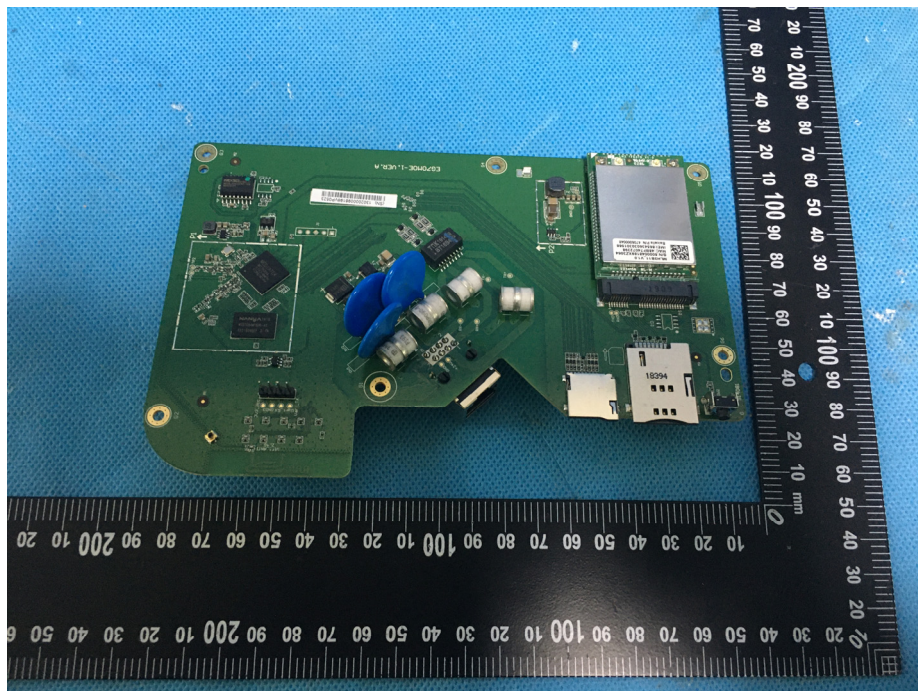

Appendix- EG7035E-M11_Photo

EUT – Internal View Model EG7035E-M11 FCC ID: 2AG32EG7035E96

ANT

Appendix- EG7035E-M11_Photo

Appendix- EG7035E-M11_Photo