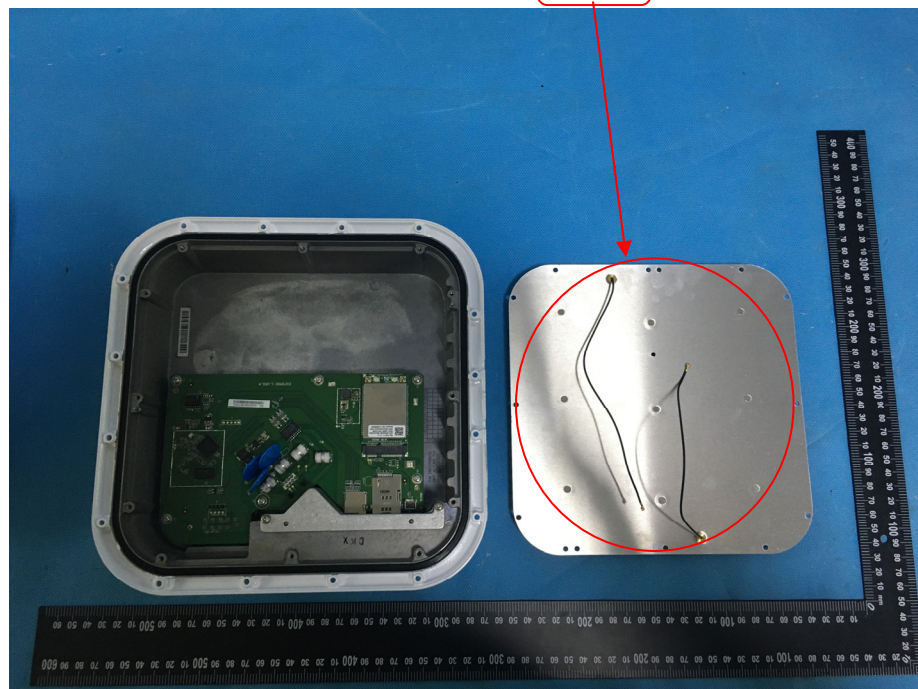

Appendix- EG7035E-M11_Photo

EUT – Internal View Model EG7035E-M11 FCC ID: 2AG32EG7035E96

ANT

Appendix- EG7035E-M11_Photo

Appendix- EG7035E-M11_Photo