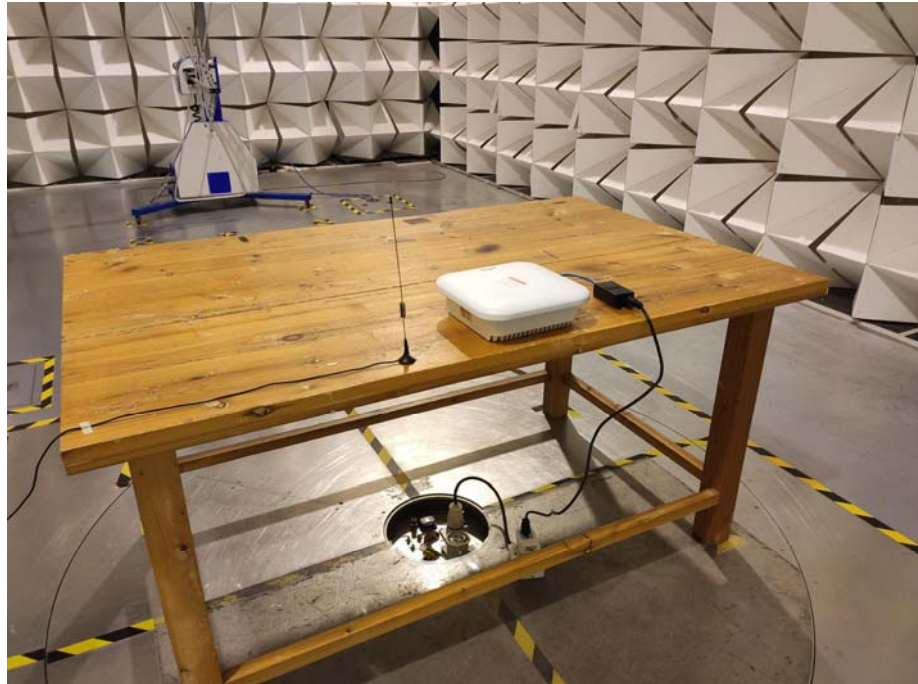

### Photographs –Constructional Details

4G Setup photo Model EG7035E-M11 FCC ID: 2AG32EG7035E96

### Photograph - Spurious Emissions Radiated Test Setup

For Below 30MHz Test Site 2#

For 30MHz-1000MHz Test Site 2#