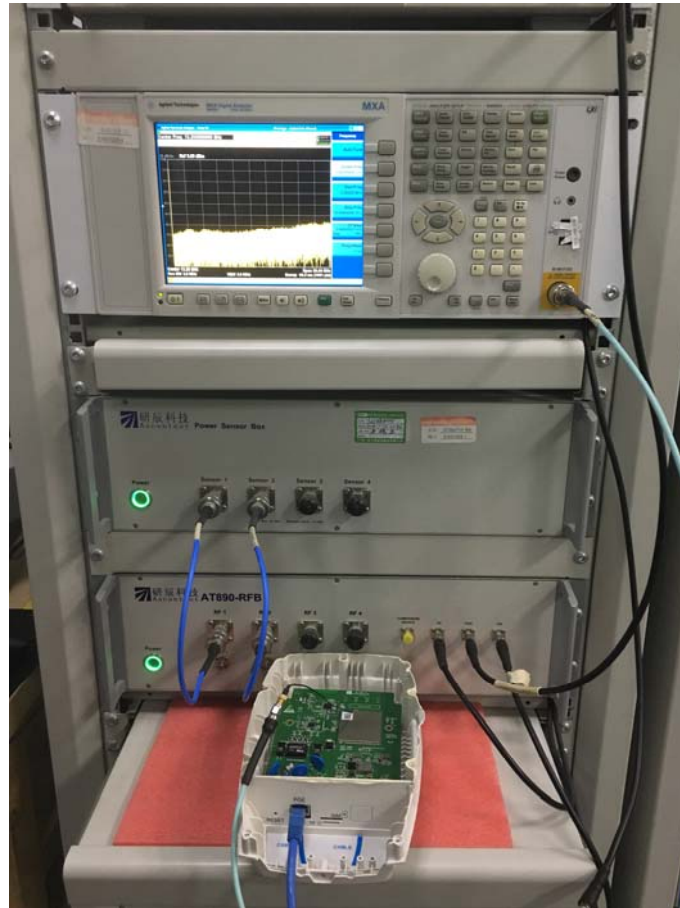

4G Setup photo Model EG7010C

Photograph – Conducted Test Setup

Conducted Measurements

Photograph - Spurious Emissions Radiated Test Setup

For Below 30MHz Test Site 2#

For 30MHz-1000MHz Test Site 2#

For Above 1GHz Test Site 1#