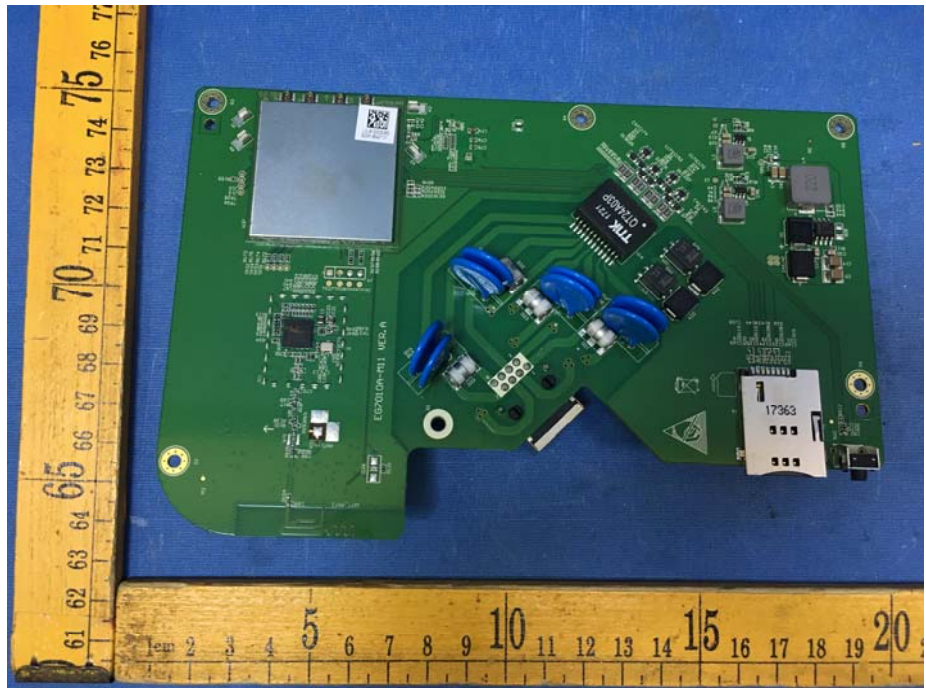

EUT – Internal View Model EG7010A

ANT

====End=====