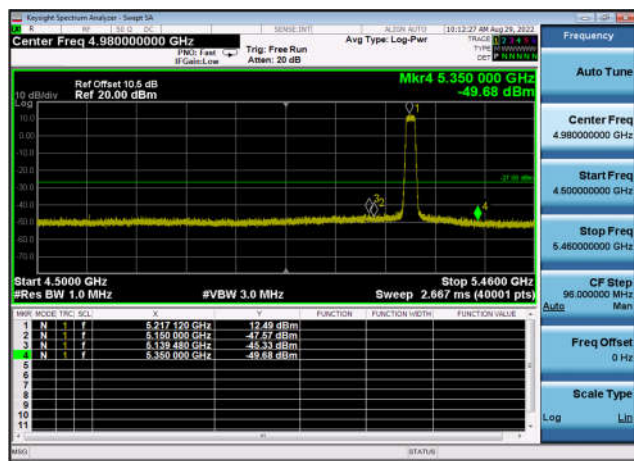

### Conducted Band Edges and spurious emission

U-NII-1 ,Plot 1,Band Edge-802.11n(20M Hz),5180MHz,Ant0

U-NII-1 ,Plot 1,Band Edge-802.11n(20M Hz),5180MHz,Ant1

U-NII-1 ,Plot 1,Band Edge-802.11n(20M Hz),5220MHz,Ant0