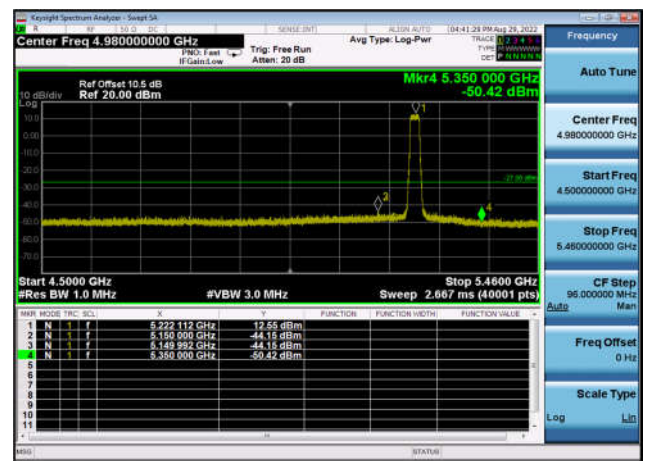

U-NII-1 ,Plot 1,Band Edge-802.11n(20M Hz),5220MHz,Ant1