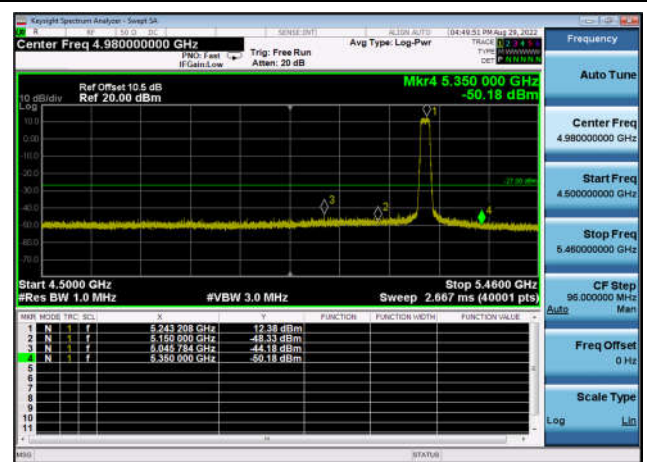

U-NII-1 ,Plot 1,Band Edge-802.11n(20M Hz),5240MHz,Ant1