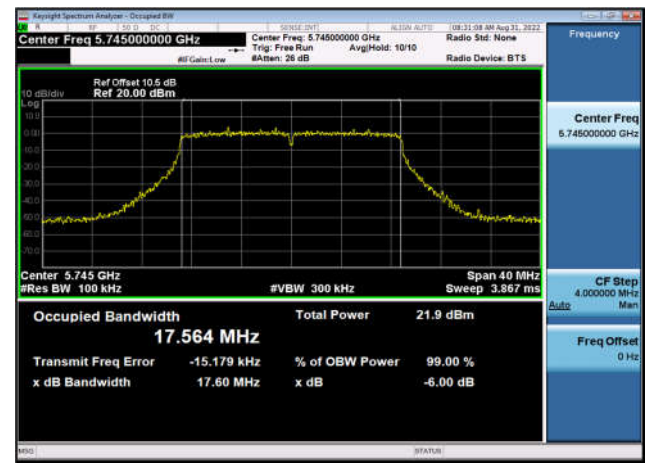

U-NII-3 6dB Bandwidth-802.11n(20MHz)
,5745MHz,Ant1