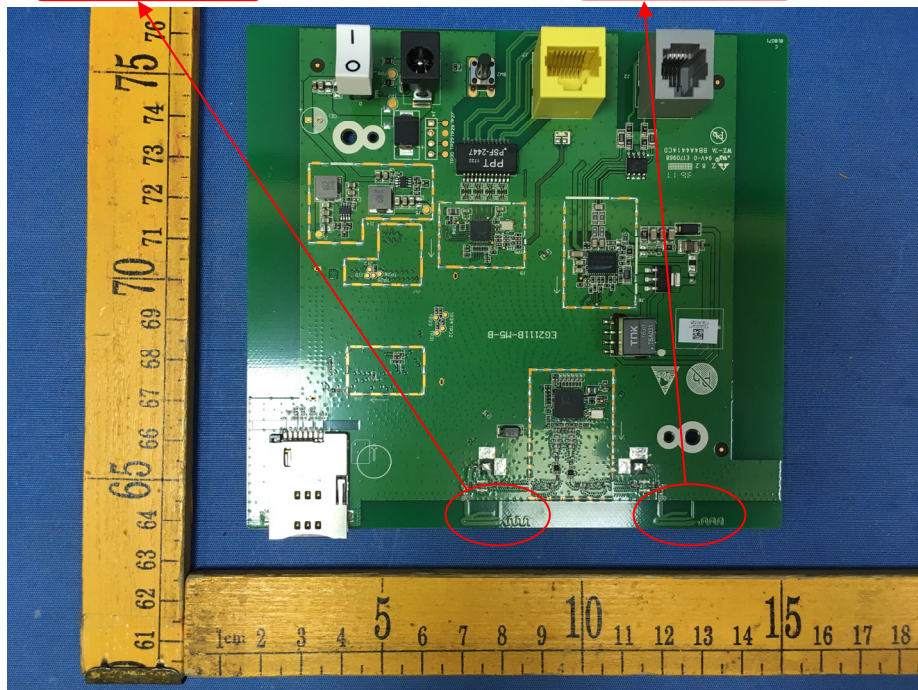

EUT – Internal View Model EG2013B

LTE ANT. For Tx

LTE ANT. For Rx

WIFI ANT0.

WIFI ANT1.

LTE ANT1. For Tx&Rx

LTE ANT. For Rx only

LTE ANT0. For Tx&Rx