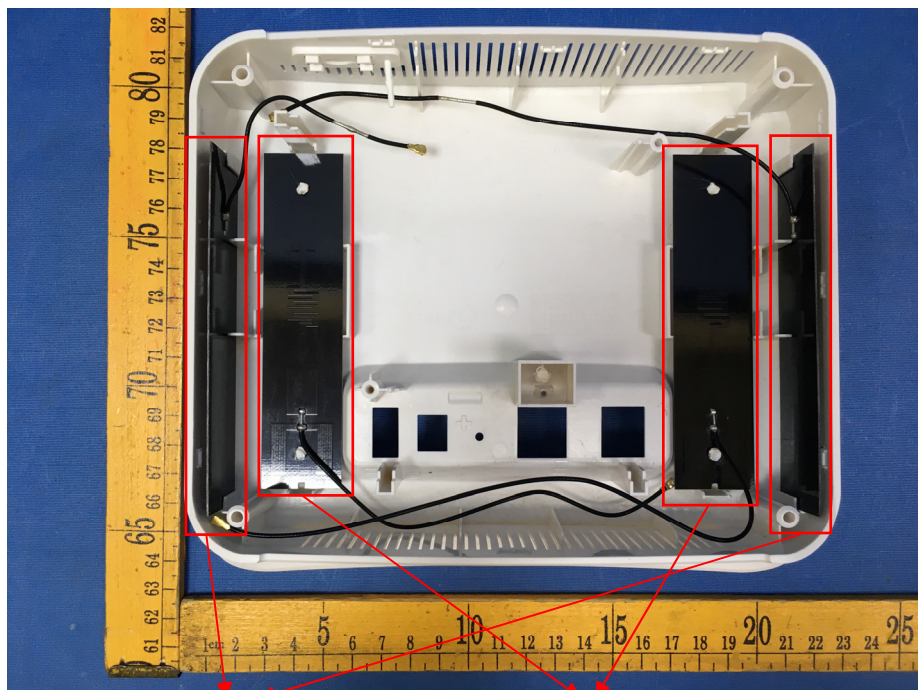

EUT – Internal View Model EG2013B

LTE ANT. For Tx

LTE ANT. For Rx

WIFI ANT0.

WIFI ANT1.

LTE ANT1. For Tx&Rx

LTE ANT. For Rx only

LTE ANT0. For Tx&Rx