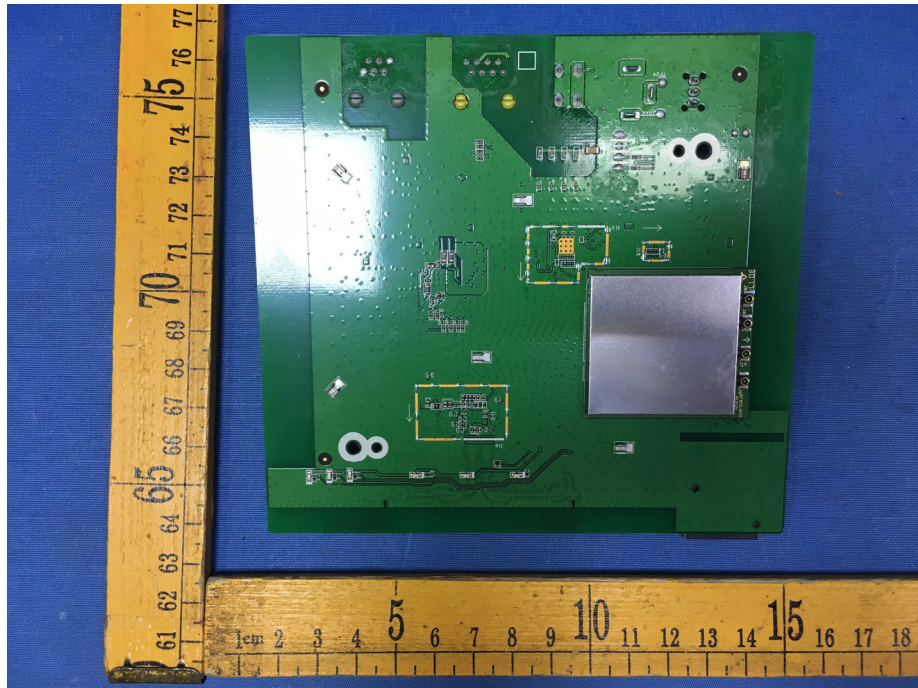

EUT – Internal View Model EG2013B

LTE ANT. For Tx

LTE ANT. For Rx

WIFI ANT0.

WIFI ANT1.

LTE ANT1. For Tx&Rx

LTE ANT. For Rx only

LTE ANT0. For Tx&Rx