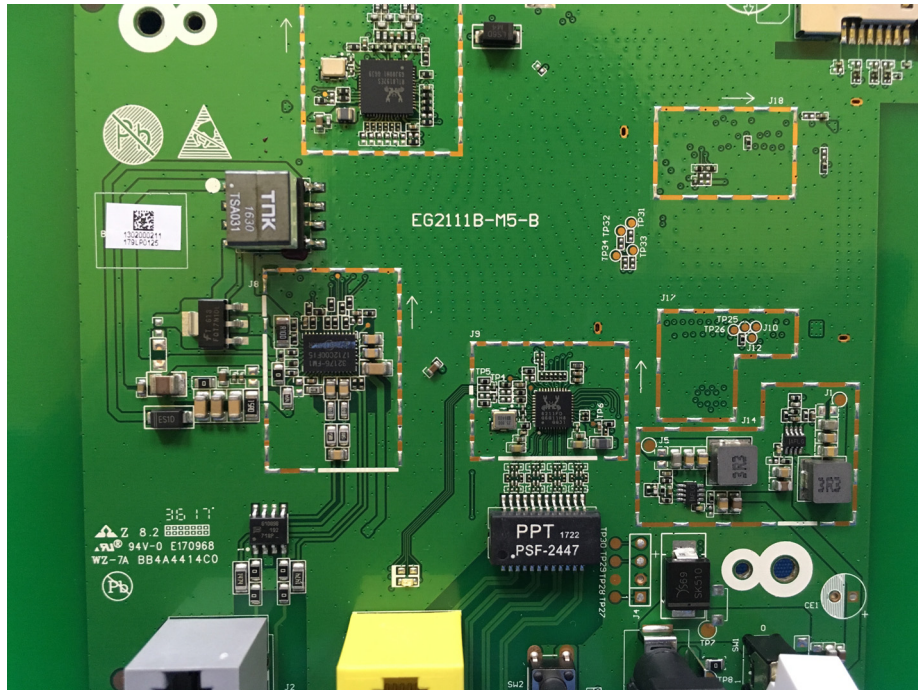

EUT – Internal View Model EG2013B

LTE ANT. For Tx

LTE ANT. For Rx

WIFI ANT0.

WIFI ANT1.

LTE ANT1. For Tx&Rx

LTE ANT. For Rx only

LTE ANT0. For Tx&Rx