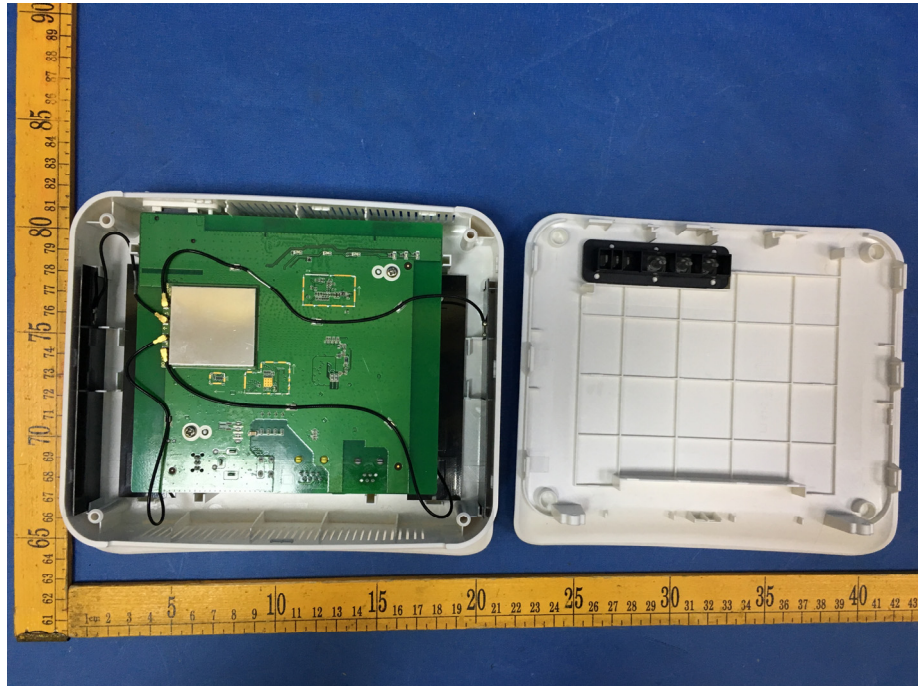

EUT – Internal View Model EG2013B

LTE ANT. For Tx

LTE ANT. For Rx

WIFI ANT0.

WIFI ANT1.

LTE ANT1. For Tx&Rx

LTE ANT. For Rx only

LTE ANT0. For Tx&Rx