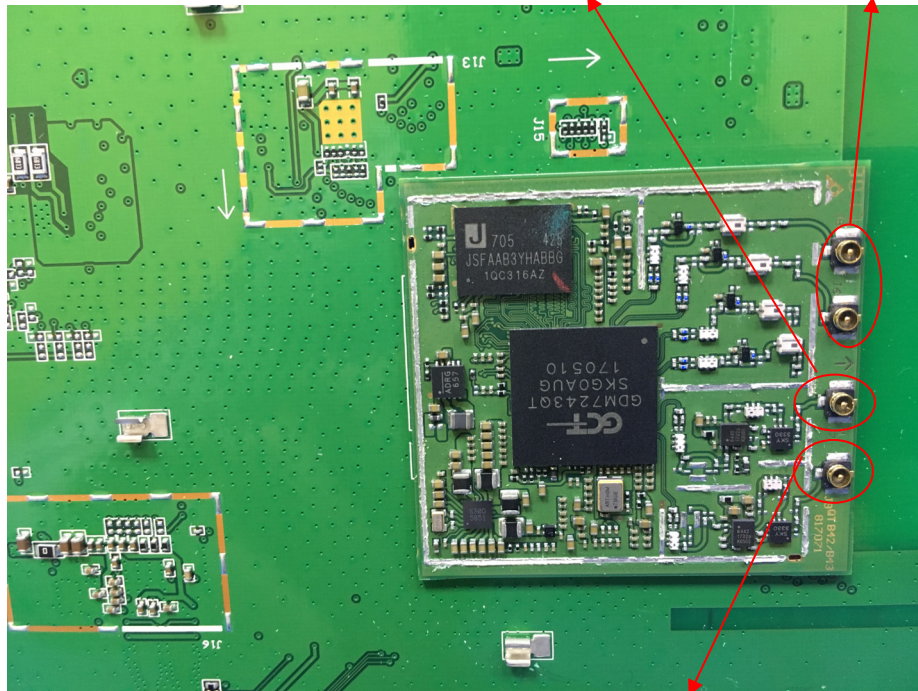

EUT – Internal View Model EG2013B

LTE ANT. For Tx

LTE ANT. For Rx

WIFI ANT0.

WIFI ANT1.

LTE ANT1. For Tx&Rx

LTE ANT. For Rx only

LTE ANT0. For Tx&Rx