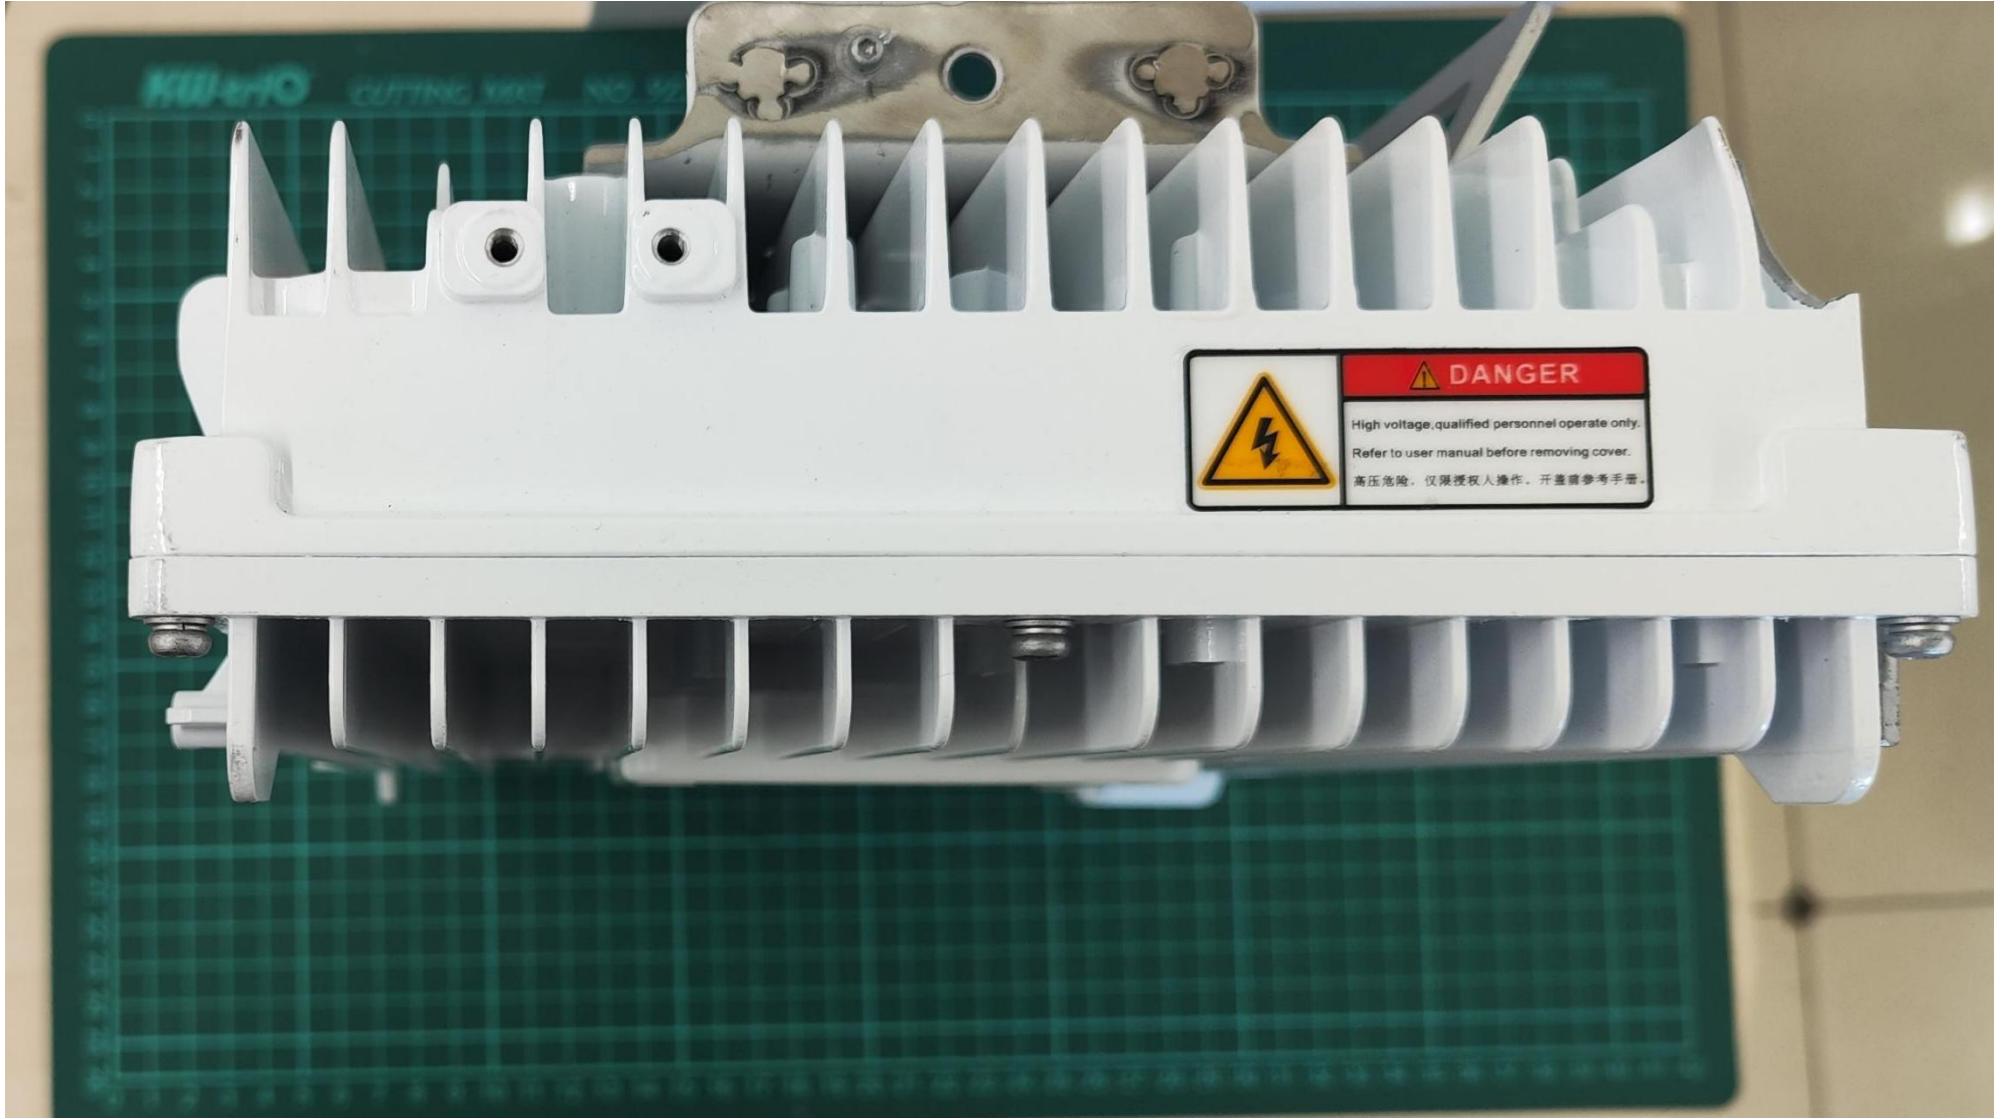

KW-triO<sup>®</sup> CUTTING MAT NO. 9Z201 A3

MADE IN TAIWAN

**DANGER**

High voltage, qualified personnel operate only.  
Refer to user manual before removing cover.  
高压危险, 仅限授权人操作, 开盖前参考手册。

HEP-185-54