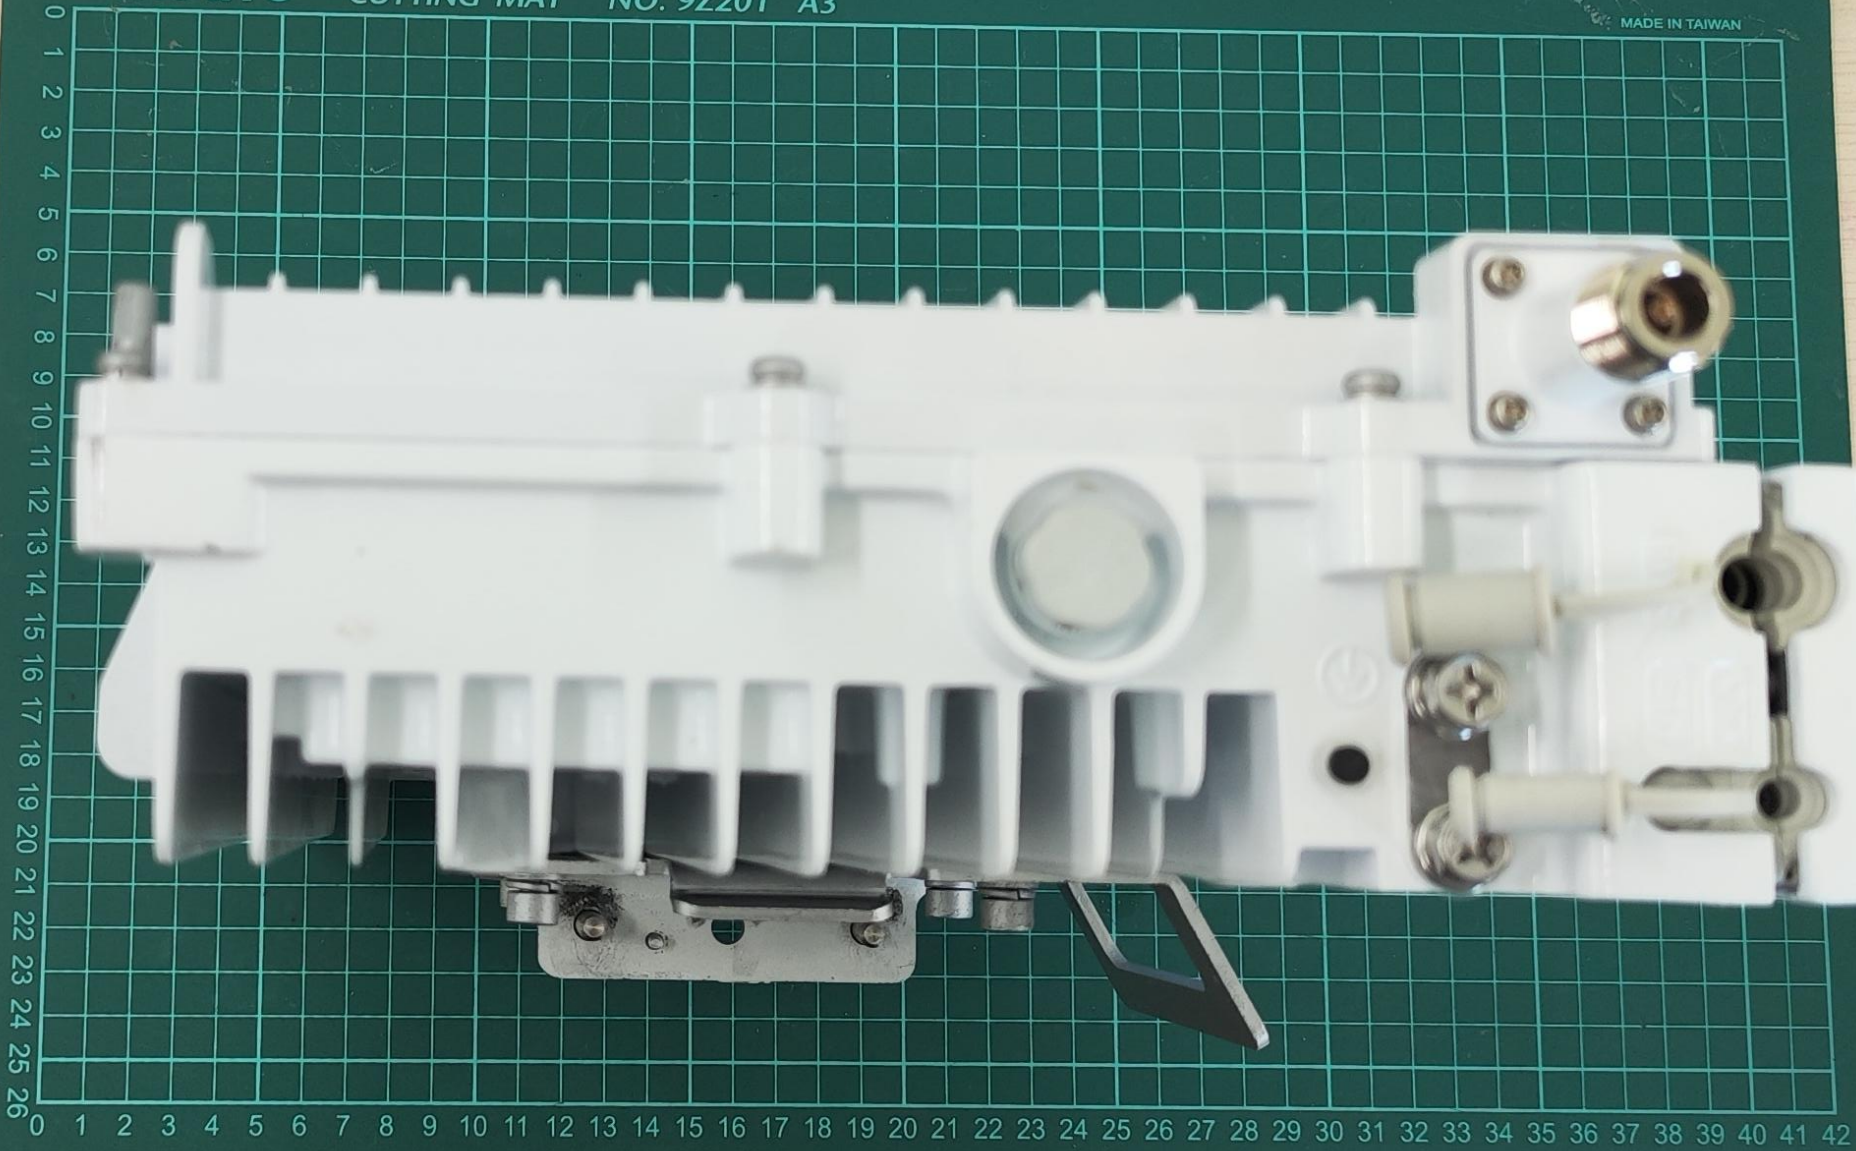

KW-triO<sup>®</sup> CUTTING MAT NO. 9Z201 A3

MADE IN TAIWAN

**DANGER**

High voltage, qualified personnel operate only.  
Refer to user manual before removing cover.  
高压危险, 仅限授权人操作, 开盖前参考手册。

HEP-185-54