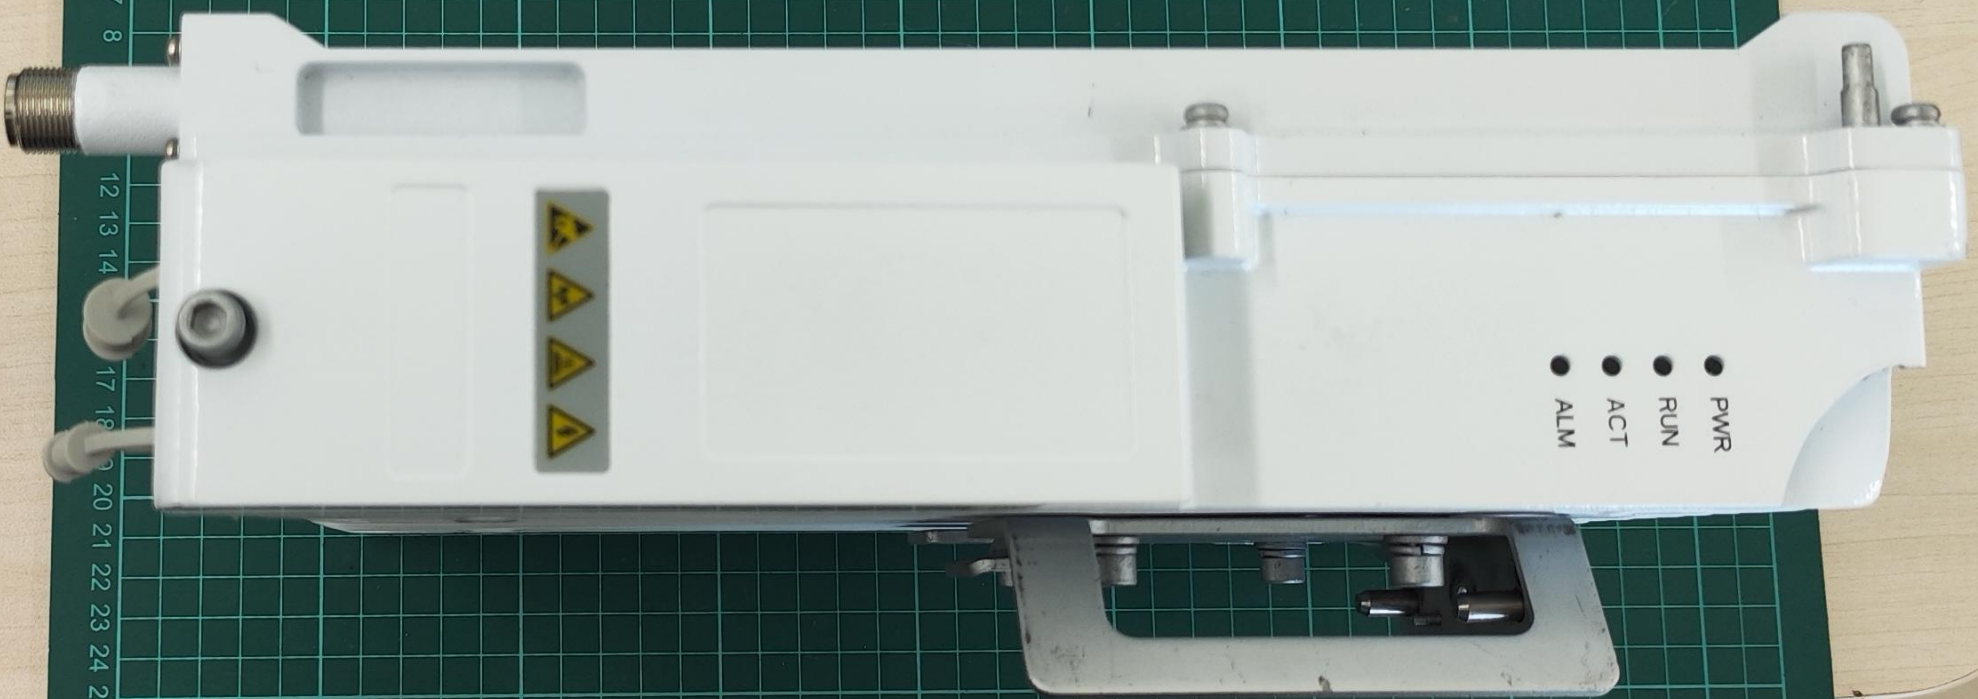

MADE IN TAIWAN

0 1 2 3 4 5 6 7 8 9 10 11 12 13 14 15 16 17 18 19 20 21 22 23 24 25 26

32 33 34 35 36 37 38 39 40 41 42

KW-triO CUTTING MAT NO. 9Z201 A3

MADE IN TAIWAN

● PWR  
● RUN  
● ACT  
● ALM

0 1 2 3 4 5 6 7 8  
12 13 14  
17 18  
20 21 22 23 24 25 26  
0 1 2 3 4 5 6 7 8 9 10 11 12 13 14 15 16 17 18 19 20 21 22 23 24 25 26 27 28 29 30 31 32 33 34 35 36 37 38 39 40 41 42