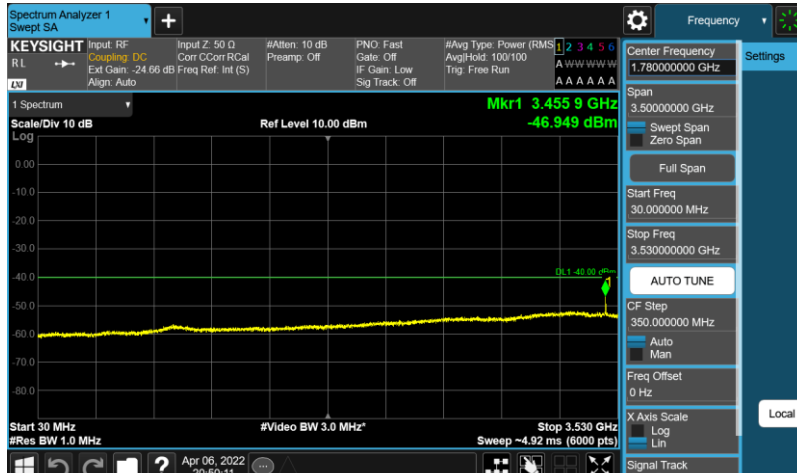

Band48-20MHz-64QAM-56640-E-TM3.1-30-3530