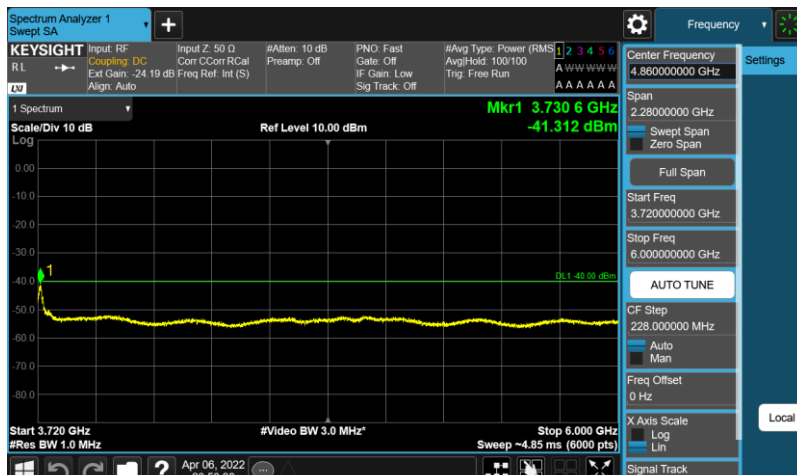

Band48-20MHz-64QAM-56640-E-TM3.1-3720-6000