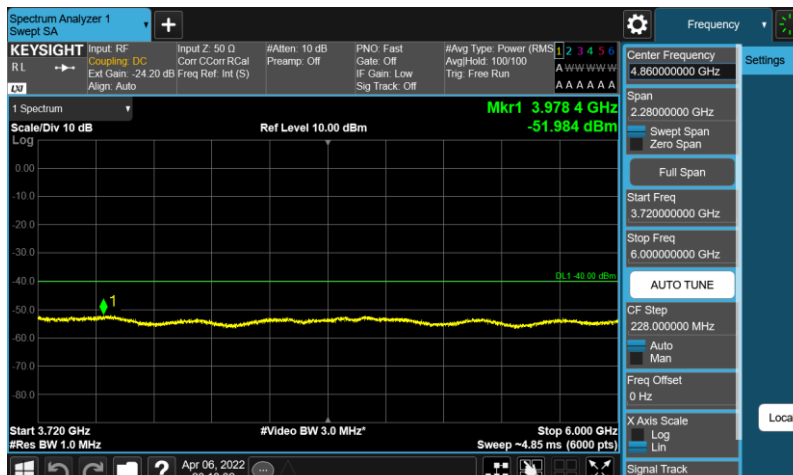

Band48-20MHz-64QAM-55340-E-TM3.1-30-3530

Band48-20MHz-64QAM-55340-E-TM3.1-3720-6000

Band48-20MHz-64QAM-55340-E-TM3.1-6000-40000

Band48-20MHz-64QAM-55990-E-TM3.1-30-3530

Band48-20MHz-64QAM-55990-E-TM3.1-3720-6000