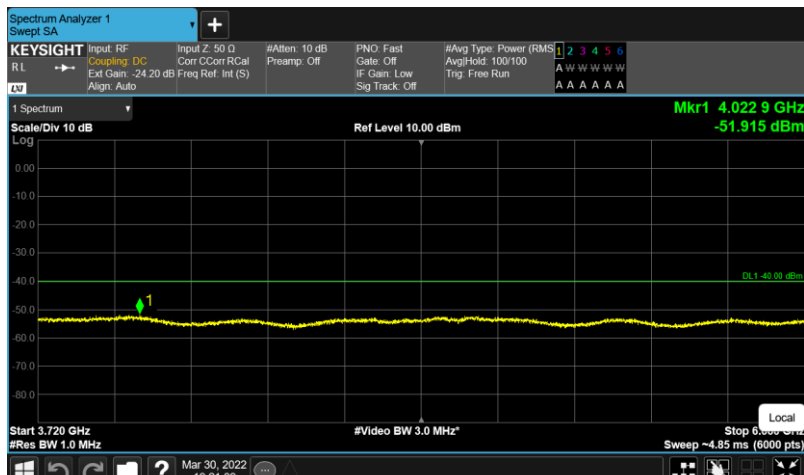

Band48-10MHz-QPSK-55290-E-TM1.1-3720-6000