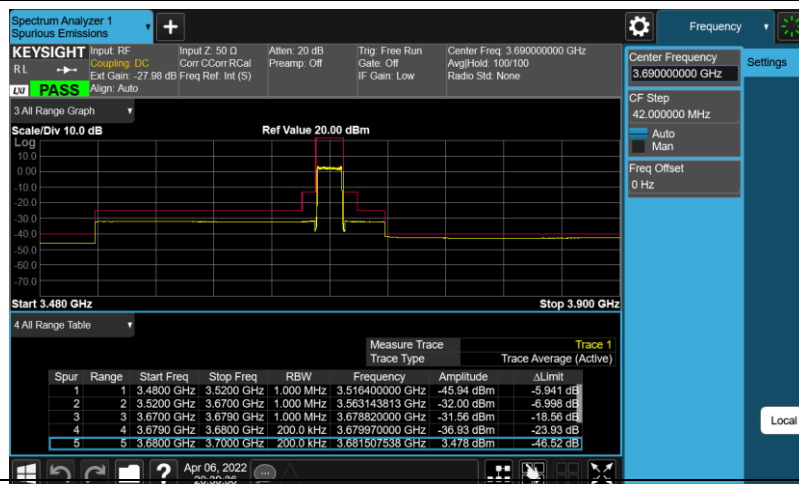

Band48-20MHz-64QAM-55340-E-TM3.1

Band48-20MHz-64QAM-55990-E-TM3.1

Band48-20MHz-64QAM-56640-E-TM3.1

Band48-20MHz-QPSK-55340-E-TM1.1

Band48-20MHz-QPSK-55990-E-TM1.1

Band48-20MHz-QPSK-56640-E-TM1.1

Appendix G: Conducted Spurious Emission