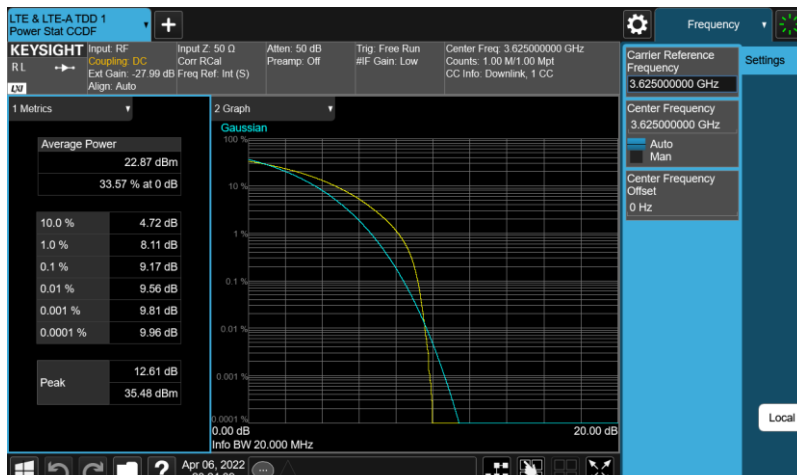

Band48-20MHz-QPSK-55990-E-TM1.1