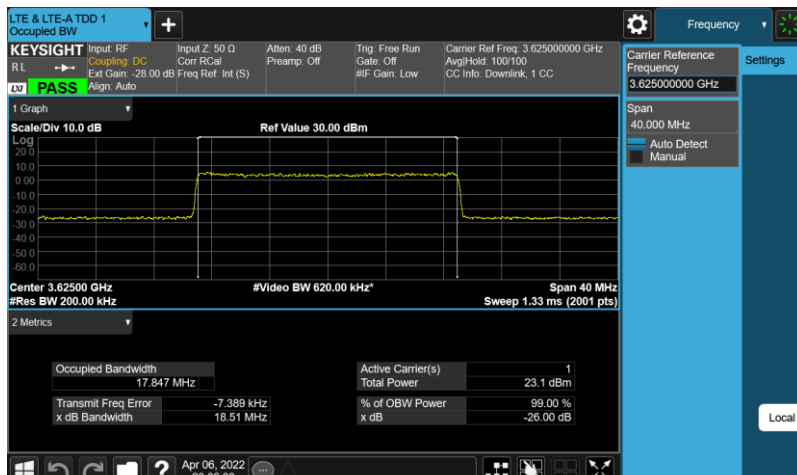

Band48-20MHz-64QAM-55990-E-TM3.1