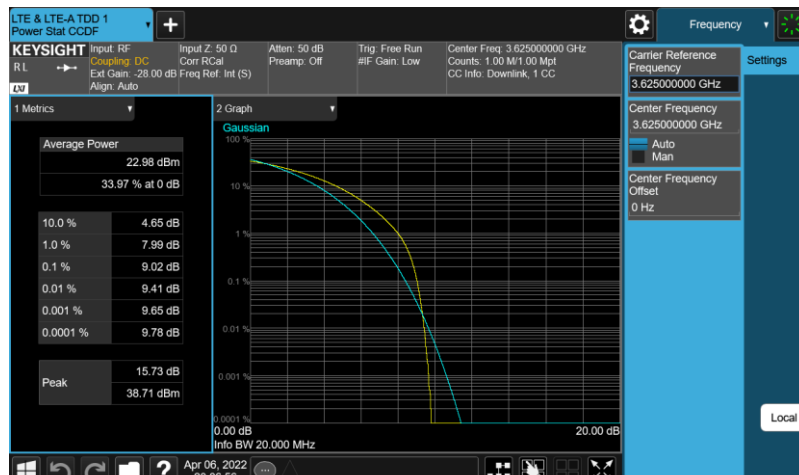

Test Graphs

Band48-10MHz-QPSK-55290-E-TM1.1

Band48-10MHz-QPSK-55990-E-TM1.1

Band48-10MHz-QPSK-56690-E-TM1.1

Band48-20MHz-64QAM-55340-E-TM3.1

Band48-20MHz-64QAM-55990-E-TM3.1

Band48-20MHz-64QAM-56640-E-TM3.1