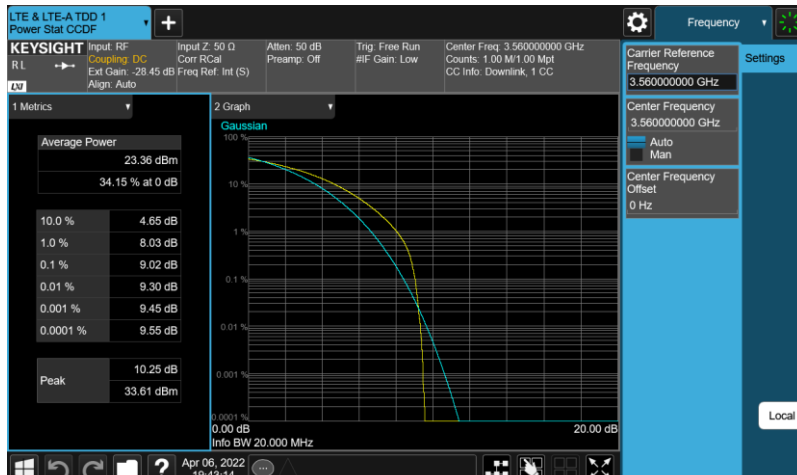

Band48-20MHz-QPSK-55340-E-TM1.1