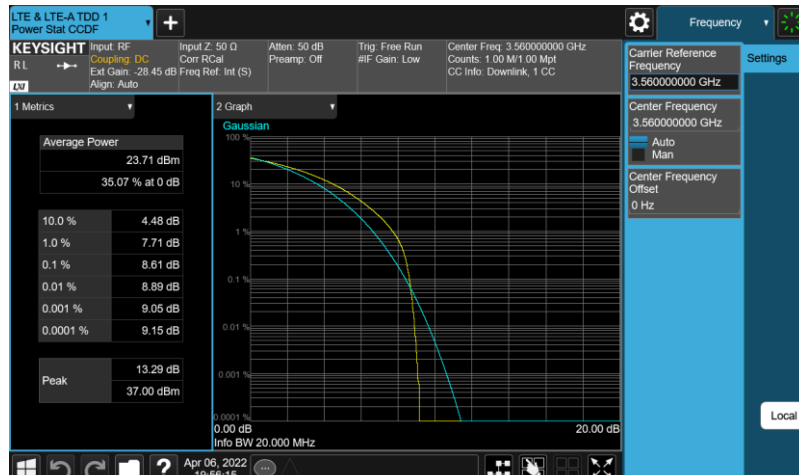

Test Graphs

Band48-10MHz-QPSK-55290-E-TM1.1

Band48-10MHz-QPSK-55990-E-TM1.1

Band48-10MHz-QPSK-56690-E-TM1.1

Band48-20MHz-64QAM-55340-E-TM3.1

Band48-20MHz-64QAM-55990-E-TM3.1

Band48-20MHz-64QAM-56640-E-TM3.1