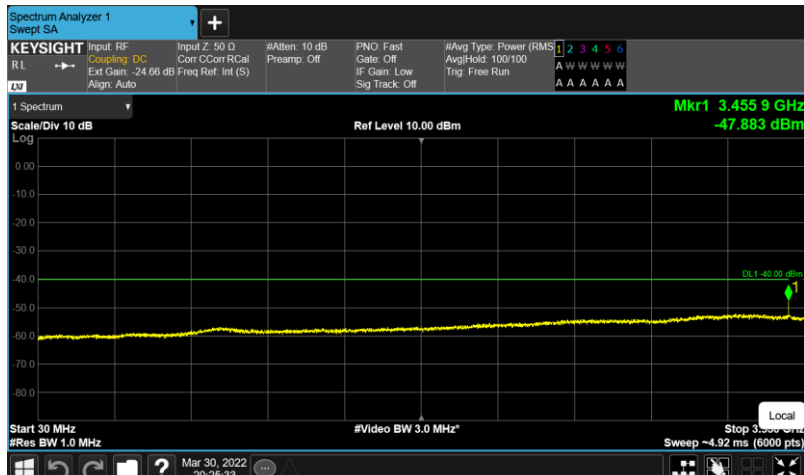

Test Graphs

Band48-10MHz-64QAM-55990-E-TM3.1-30-3530

Band48-10MHz-64QAM-55990-E-TM3.1-3720-6000

Band48-10MHz-64QAM-55990-E-TM3.1-6000-40000

Band48-10MHz-64QAM-56690-E-TM3.1-30-3530

Band48-10MHz-64QAM-56690-E-TM3.1-3720-6000