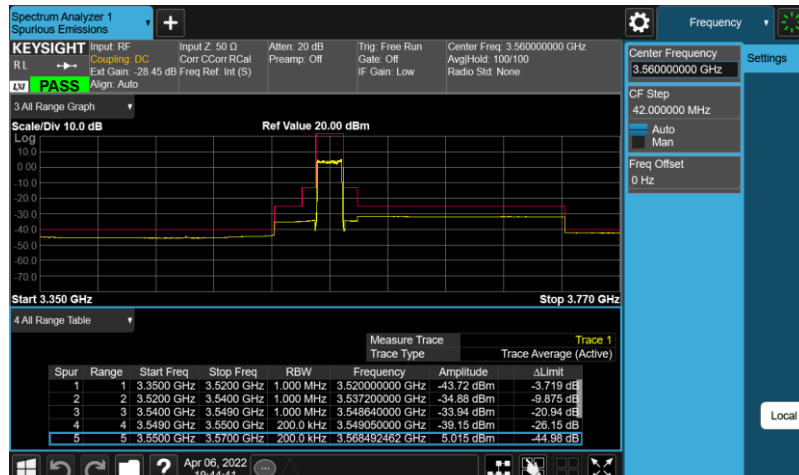

Band48-20MHz-64QAM-55340-E-TM3.1

Band48-20MHz-64QAM-55990-E-TM3.1

Band48-20MHz-64QAM-56640-E-TM3.1

Band48-20MHz-QPSK-55340-E-TM1.1

Band48-20MHz-QPSK-55990-E-TM1.1

Band48-20MHz-QPSK-56640-E-TM1.1

Appendix G: Conducted Spurious Emission