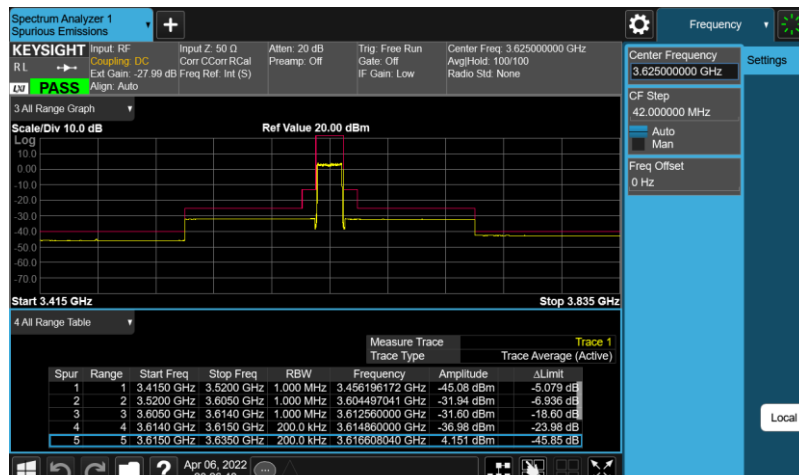

Band48-20MHz-64QAM-55340-E-TM3.1

Band48-20MHz-64QAM-55990-E-TM3.1

Band48-20MHz-64QAM-56640-E-TM3.1

Band48-20MHz-QPSK-55340-E-TM1.1

Band48-20MHz-QPSK-55990-E-TM1.1

Band48-20MHz-QPSK-56640-E-TM1.1

Appendix G: Conducted Spurious Emission