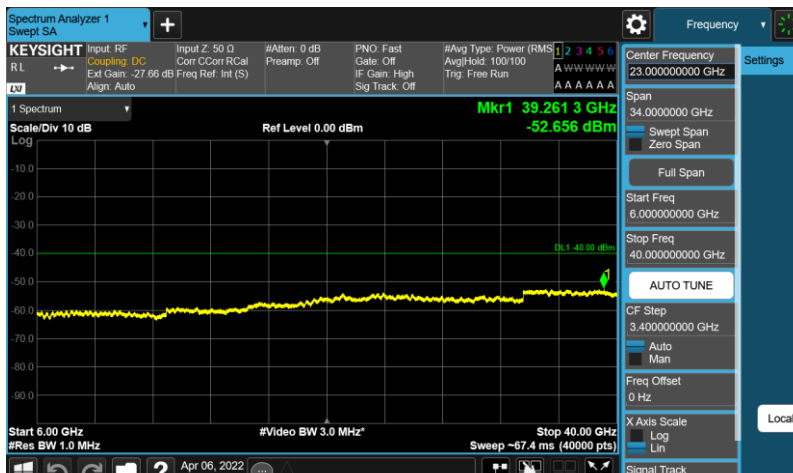

Band48-20MHz-64QAM-55990-TM3.1A-6000-40000