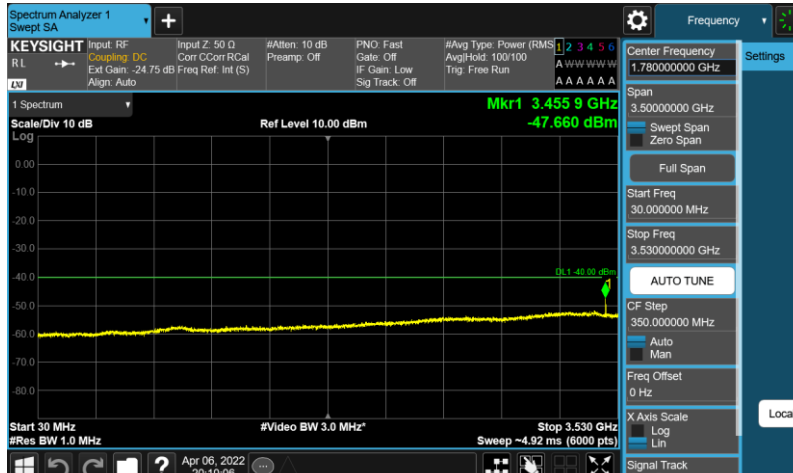

Band48-20MHz-64QAM-55340-E-TM3.1-30-3530

Band48-20MHz-64QAM-55340-E-TM3.1-3720-6000

Band48-20MHz-64QAM-55340-E-TM3.1-6000-40000

Band48-20MHz-64QAM-55990-E-TM3.1-30-3530

Band48-20MHz-64QAM-55990-E-TM3.1-3720-6000