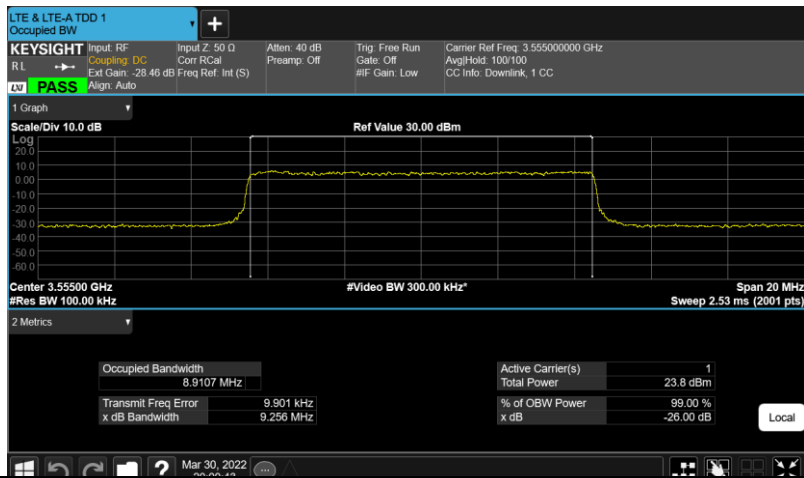

Test Graphs

Band48-10MHz-64QAM-55290-E-TM3.1