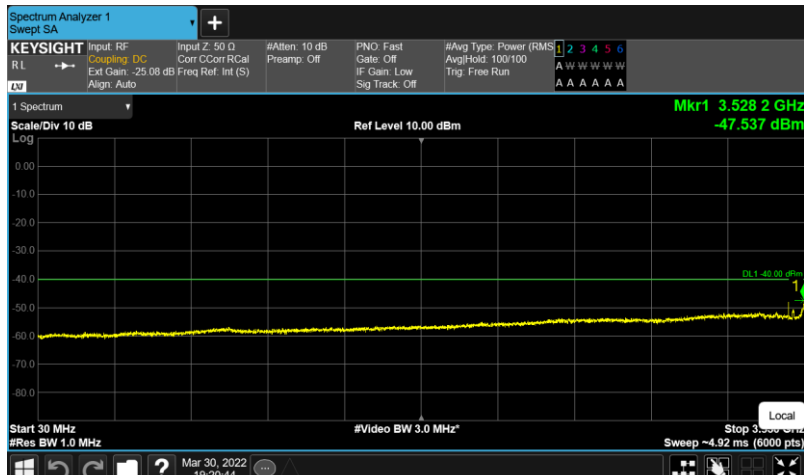

Band48-10MHz-QPSK-55290-E-TM1.1-30-3530