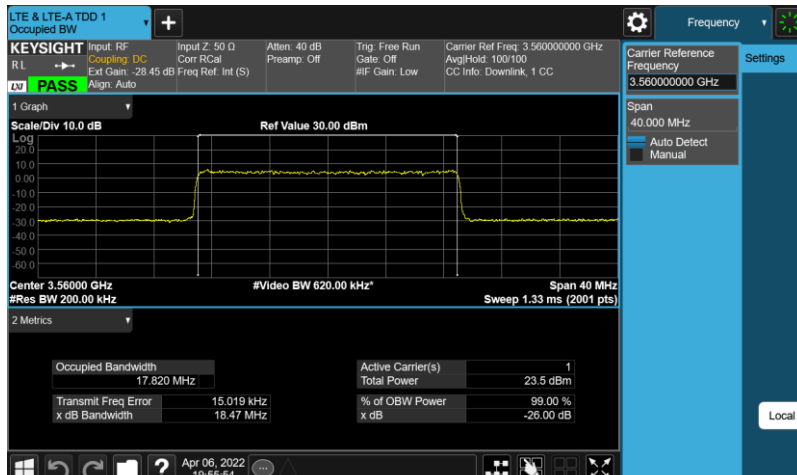

Band48-20MHz-64QAM-55340-E-TM3.1