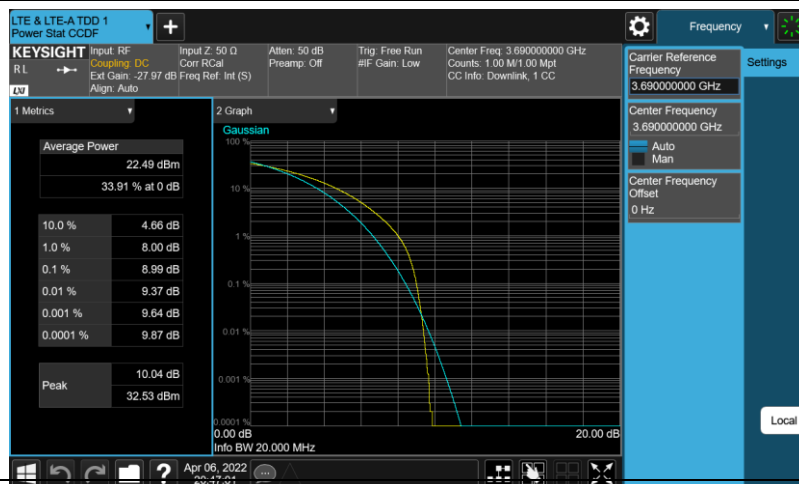

Test Graphs

Band48-10MHz-QPSK-55290-E-TM1.1

Band48-10MHz-QPSK-55990-E-TM1.1

Band48-10MHz-QPSK-56690-E-TM1.1

Band48-20MHz-64QAM-55340-E-TM3.1

Band48-20MHz-64QAM-55990-E-TM3.1

Band48-20MHz-64QAM-56640-E-TM3.1