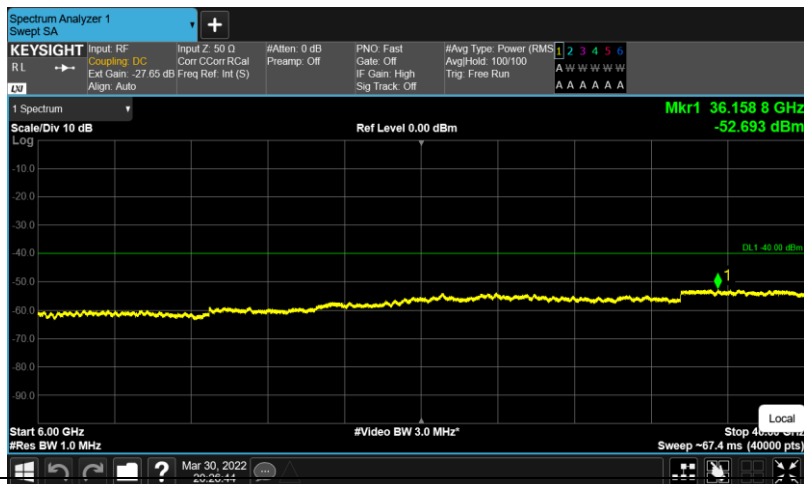

Band48-10MHz-64QAM-56690-E-TM3.1-6000-40000