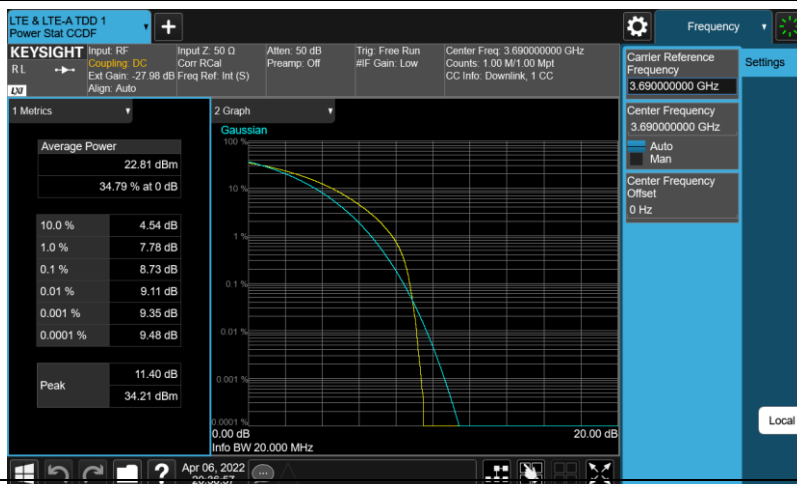

Band48-20MHz-QPSK-56640-E-TM1.1