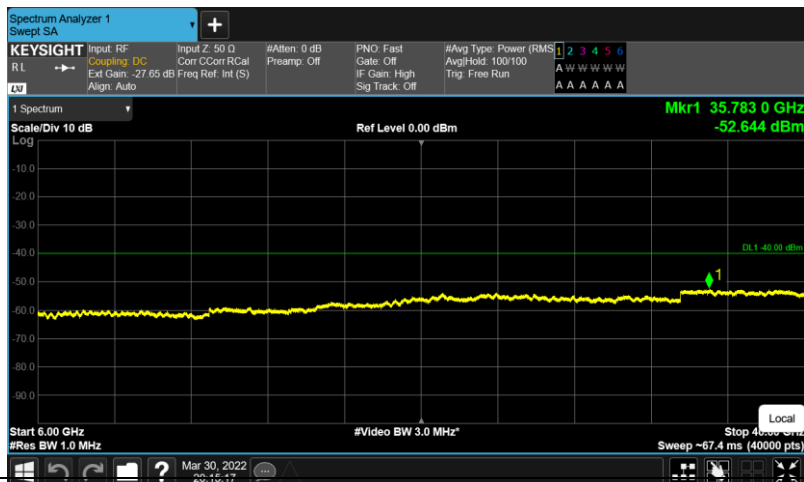

Test Graphs

Band48-10MHz-64QAM-55990-E-TM3.1-30-3530

Band48-10MHz-64QAM-55990-E-TM3.1-3720-6000

Band48-10MHz-64QAM-55990-E-TM3.1-6000-40000

Band48-10MHz-64QAM-56690-E-TM3.1-30-3530

Band48-10MHz-64QAM-56690-E-TM3.1-3720-6000