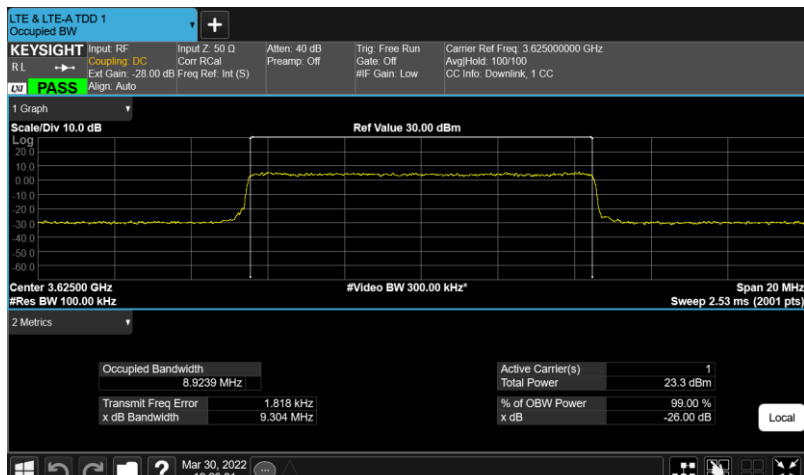

Test Graphs

Band48-10MHz-64QAM-55290-E-TM3.1

Band48-10MHz-64QAM-55990-E-TM3.1

Band48-10MHz-64QAM-56690-E-TM3.1

Band48-10MHz-QPSK-55290-E-TM1.1

Band48-10MHz-QPSK-55990-E-TM1.1

Band48-10MHz-QPSK-56690-E-TM1.1