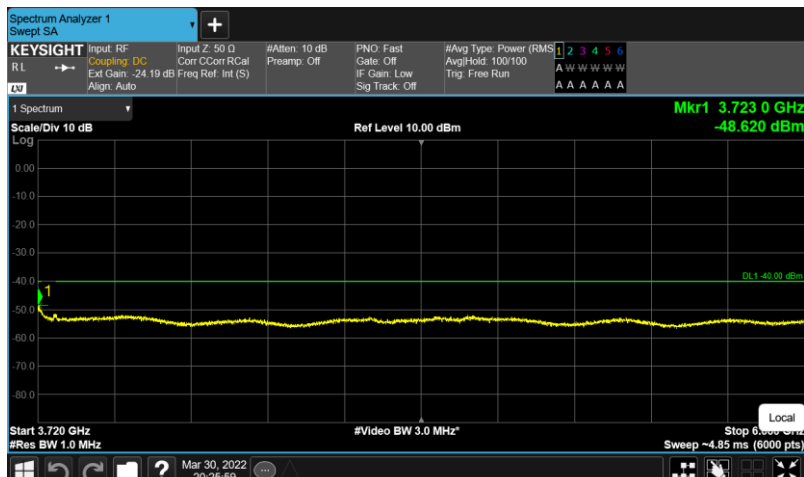

Test Graphs

Band48-10MHz-64QAM-55990-E-TM3.1-30-3530

Band48-10MHz-64QAM-55990-E-TM3.1-3720-6000

Band48-10MHz-64QAM-55990-E-TM3.1-6000-40000

Band48-10MHz-64QAM-56690-E-TM3.1-30-3530

Band48-10MHz-64QAM-56690-E-TM3.1-3720-6000