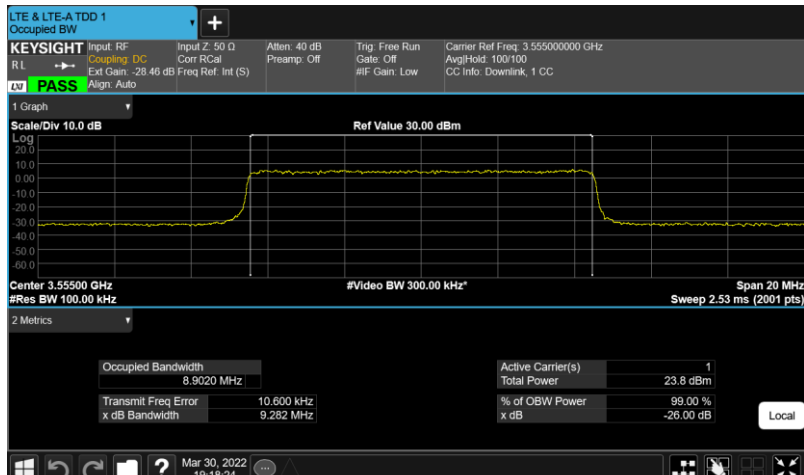

Test Graphs

Band48-10MHz-64QAM-55290-E-TM3.1

Band48-10MHz-64QAM-55990-E-TM3.1

Band48-10MHz-64QAM-56690-E-TM3.1

Band48-10MHz-QPSK-55290-E-TM1.1

Band48-10MHz-QPSK-55990-E-TM1.1

Band48-10MHz-QPSK-56690-E-TM1.1