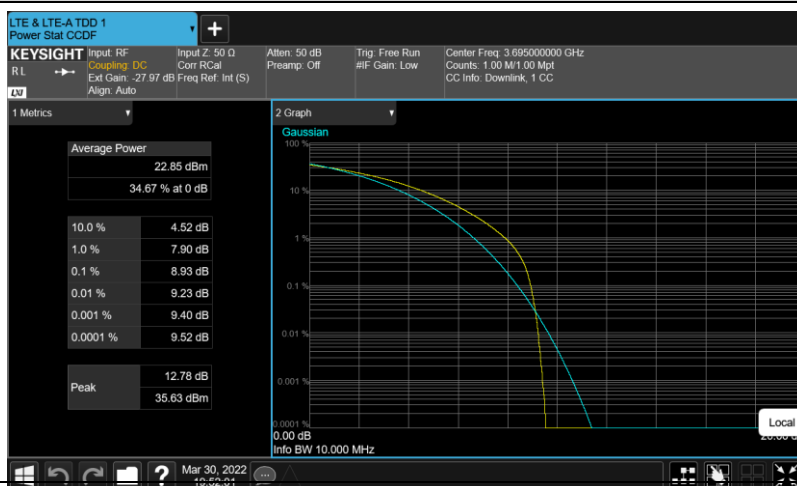

Test Graphs

Band48-10MHz-QPSK-55290-E-TM1.1

Band48-10MHz-QPSK-55990-E-TM1.1

Band48-10MHz-QPSK-56690-E-TM1.1

Band48-20MHz-64QAM-55340-E-TM3.1

Band48-20MHz-64QAM-55990-E-TM3.1

Band48-20MHz-64QAM-56640-E-TM3.1