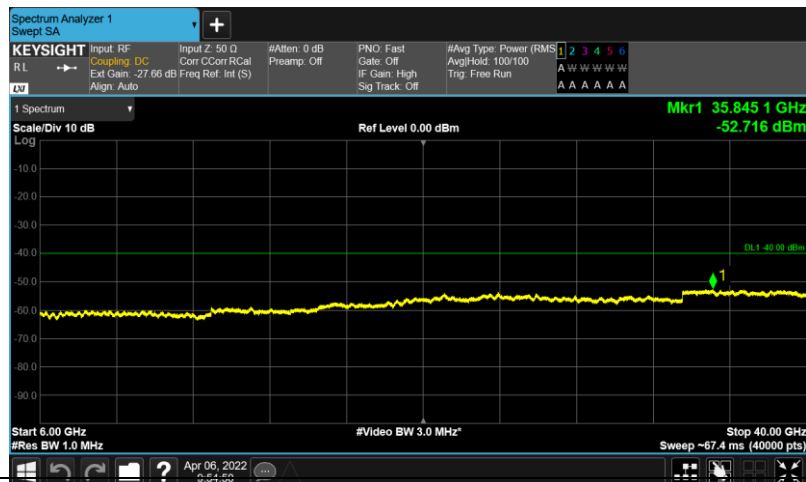

Band48-10MHz-64QAM-56690-E-TM3.1-6000-40000