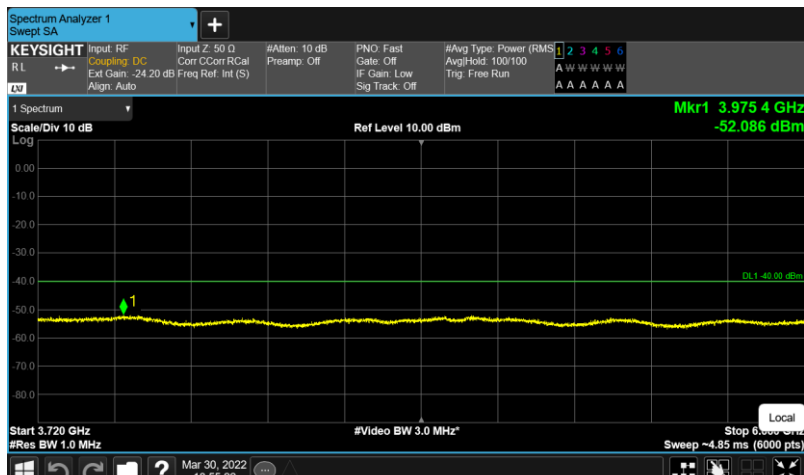

Band48-10MHz-QPSK-55290-E-TM1.1-3720-6000