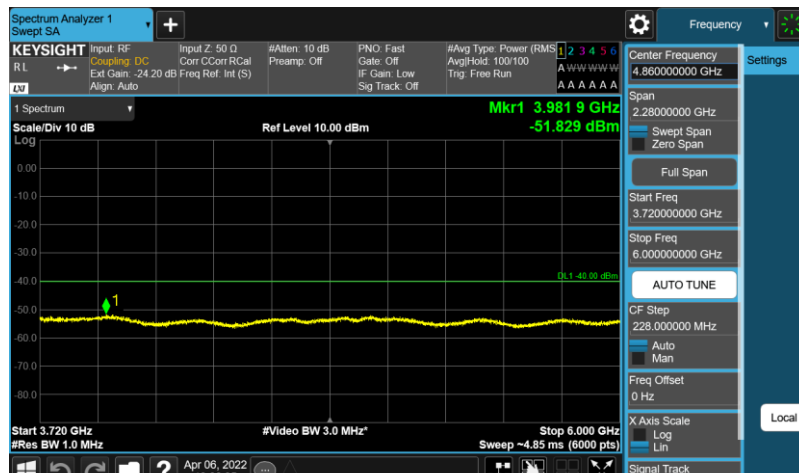

Band48-20MHz-QPSK-55340-E-TM1.1-3720-6000