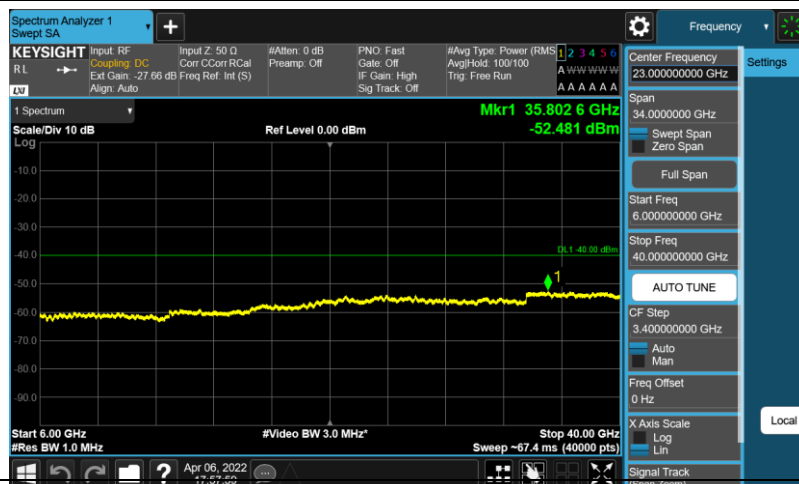

Band48-20MHz-64QAM-55990-TM3.1A-6000-40000