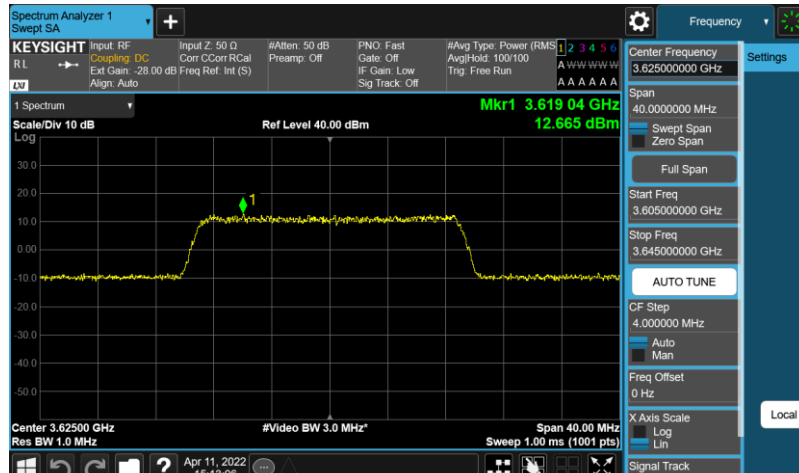

Test Graphs

Band48-10MHz-QPSK-55290-E-TM1.1

Band48-10MHz-QPSK-55990-E-TM1.1

Band48-10MHz-QPSK-56690-E-TM1.1

Band48-20MHz-64QAM-55340-E-TM3.1

Band48-20MHz-64QAM-55990-E-TM3.1

Band48-20MHz-64QAM-56640-E-TM3.1