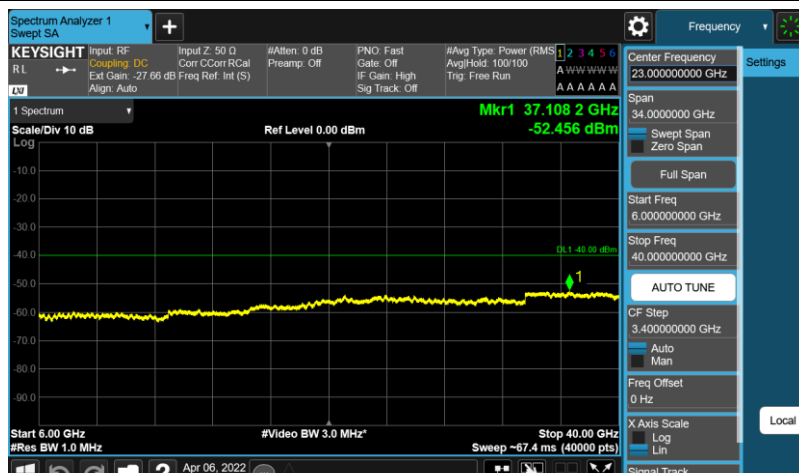

Band48-20MHz-QPSK-55340-E-TM1.1-6000-40000