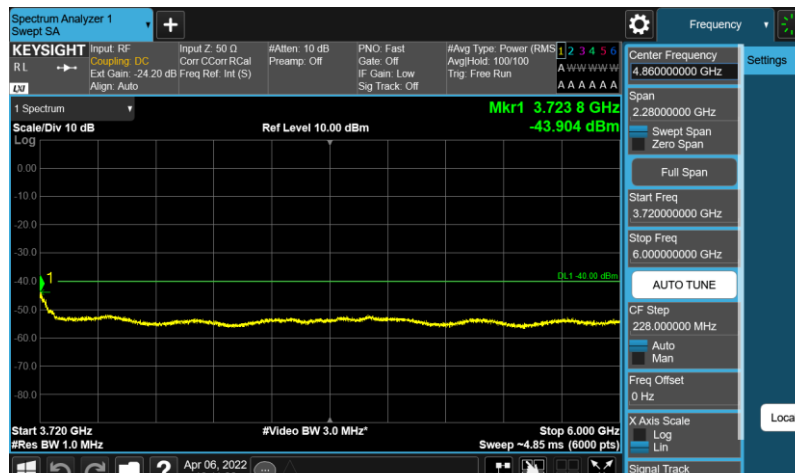

Band48-20MHz-64QAM-56640-E-TM3.1-3720-6000