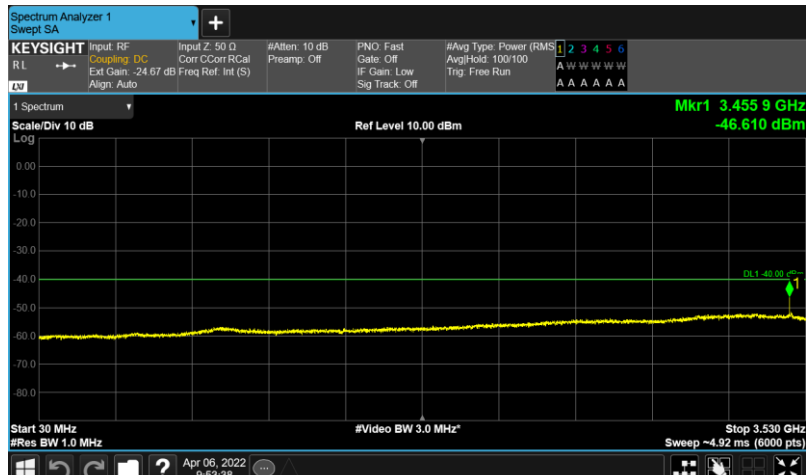

Test Graphs

Band48-10MHz-64QAM-55990-E-TM3.1-30-3530

Band48-10MHz-64QAM-55990-E-TM3.1-3720-6000

Band48-10MHz-64QAM-55990-E-TM3.1-6000-40000

Band48-10MHz-64QAM-56690-E-TM3.1-30-3530

Band48-10MHz-64QAM-56690-E-TM3.1-3720-6000