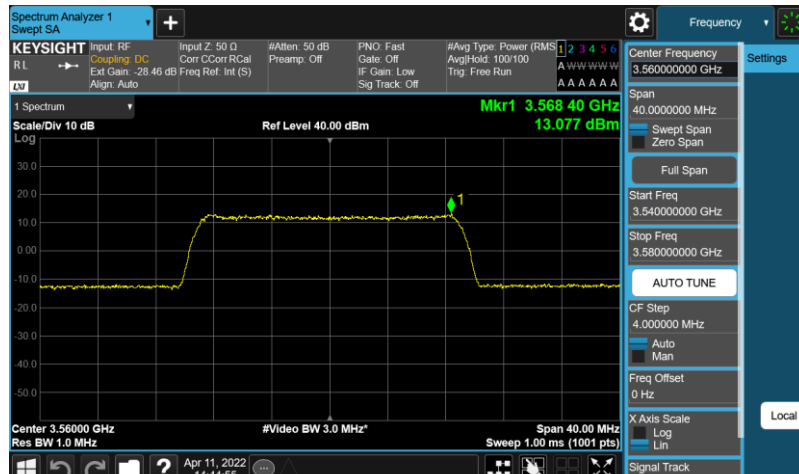

Test Graphs

Band48-10MHz-QPSK-55290-E-TM1.1

Band48-10MHz-QPSK-55990-E-TM1.1

Band48-10MHz-QPSK-56690-E-TM1.1

Band48-20MHz-64QAM-55340-E-TM3.1

Band48-20MHz-64QAM-55990-E-TM3.1

Band48-20MHz-64QAM-56640-E-TM3.1