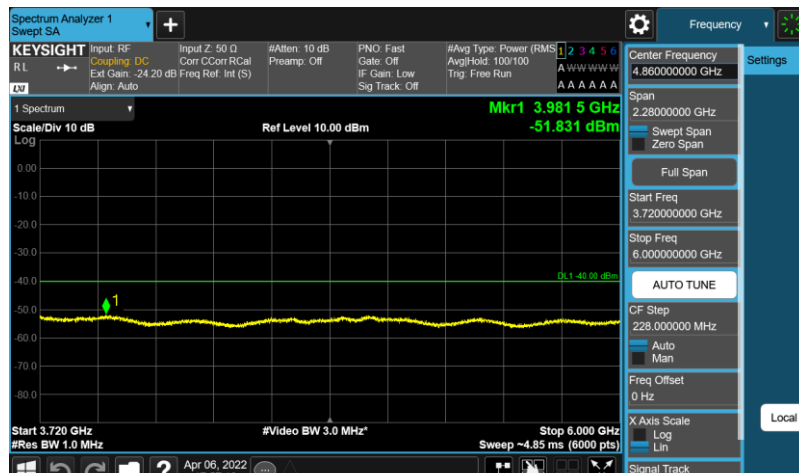

Band48-20MHz-64QAM-55340-E-TM3.1-30-3530

Band48-20MHz-64QAM-55340-E-TM3.1-3720-6000

Band48-20MHz-64QAM-55340-E-TM3.1-6000-40000

Band48-20MHz-64QAM-55990-E-TM3.1-30-3530

Band48-20MHz-64QAM-55990-E-TM3.1-3720-6000