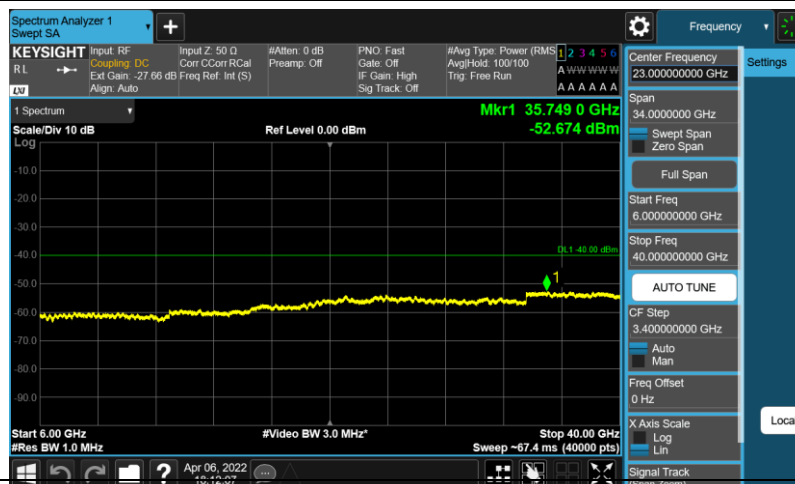

Band48-20MHz-64QAM-55990-TM3.1A-6000-40000

Band48-20MHz-64QAM-56640-E-TM3.1-30-3530

Band48-20MHz-64QAM-56640-E-TM3.1-3720-6000

Band48-20MHz-64QAM-56640-E-TM3.1-6000-40000

Band48-20MHz-QPSK-55340-E-TM1.1-30-3530