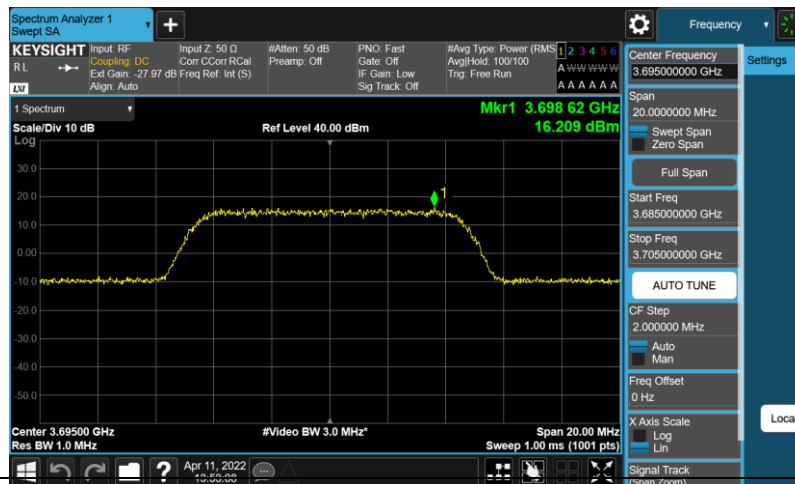

Test Graphs

Band48-10MHz-QPSK-55290-E-TM1.1

Band48-10MHz-QPSK-55990-E-TM1.1

Band48-10MHz-QPSK-56690-E-TM1.1

Band48-20MHz-64QAM-55340-E-TM3.1

Band48-20MHz-64QAM-55990-E-TM3.1

Band48-20MHz-64QAM-56640-E-TM3.1