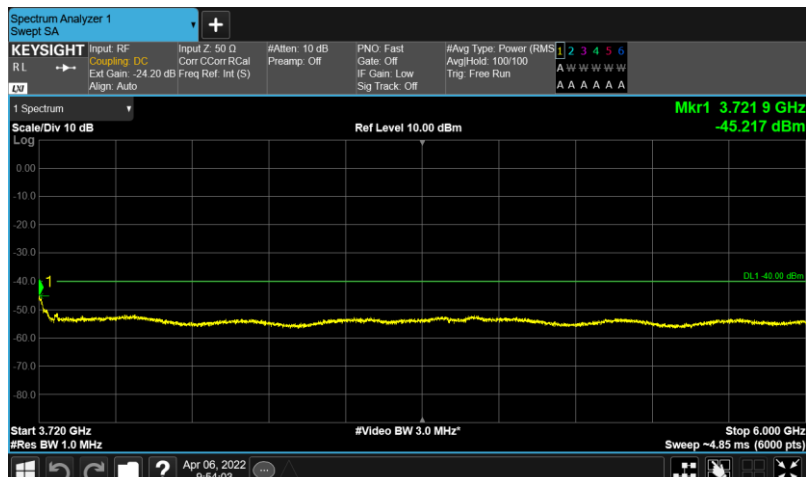

Test Graphs

Band48-10MHz-64QAM-55990-E-TM3.1-30-3530

Band48-10MHz-64QAM-55990-E-TM3.1-3720-6000

Band48-10MHz-64QAM-55990-E-TM3.1-6000-40000

Band48-10MHz-64QAM-56690-E-TM3.1-30-3530

Band48-10MHz-64QAM-56690-E-TM3.1-3720-6000