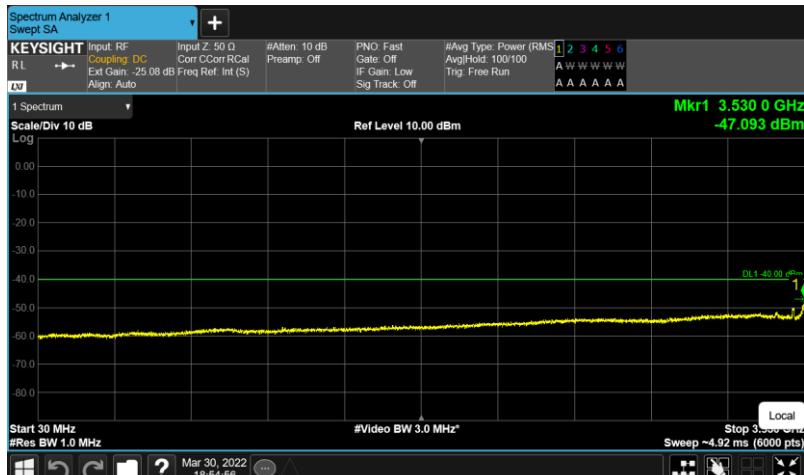

Band48-10MHz-QPSK-55290-E-TM1.1-30-3530