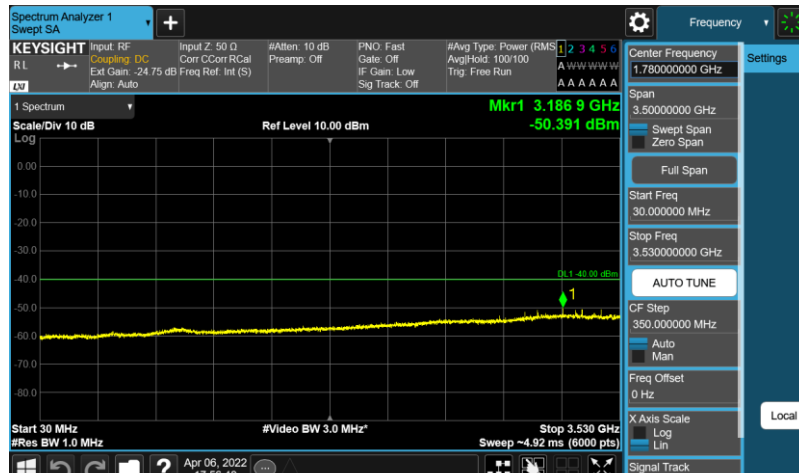

Band48-20MHz-64QAM-55340-E-TM3.1-30-3530

Band48-20MHz-64QAM-55340-E-TM3.1-3720-6000

Band48-20MHz-64QAM-55340-E-TM3.1-6000-40000

Band48-20MHz-64QAM-55990-E-TM3.1-30-3530

Band48-20MHz-64QAM-55990-E-TM3.1-3720-6000