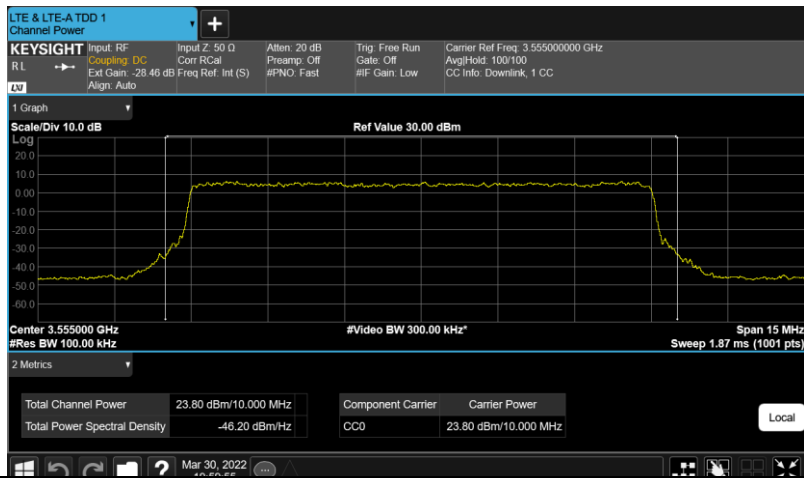

Test Graphs

Band48-10MHz-64QAM-E-TM3.1-10