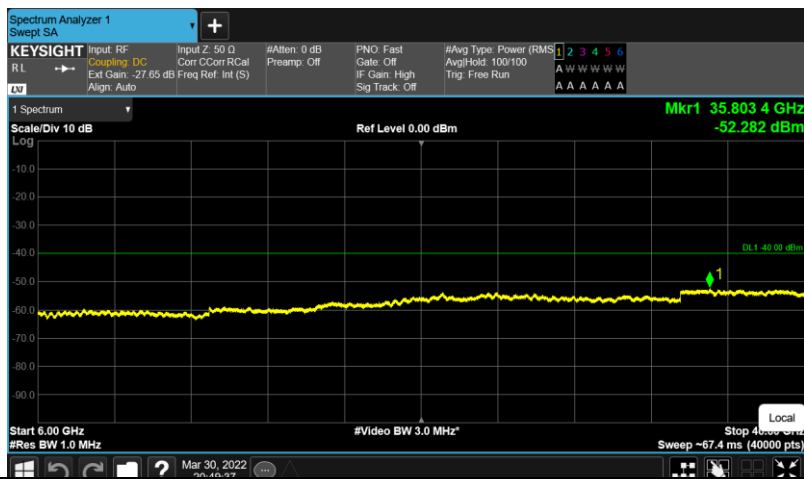

Test Graphs

Band48-10MHz-64QAM-55990-E-TM3.1-30-3530

Band48-10MHz-64QAM-55990-E-TM3.1-3720-6000

Band48-10MHz-64QAM-55990-E-TM3.1-6000-40000

Band48-10MHz-64QAM-56690-E-TM3.1-30-3530

Band48-10MHz-64QAM-56690-E-TM3.1-3720-6000