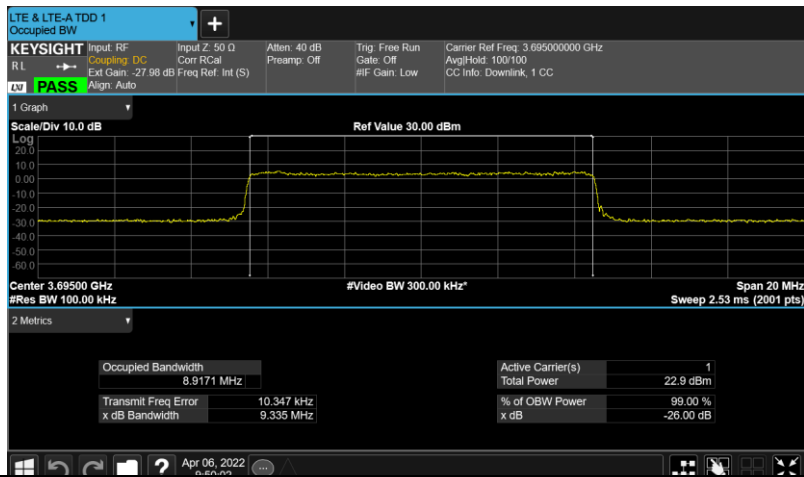

Test Graphs

Band48-10MHz-64QAM-55290-E-TM3.1

Band48-10MHz-64QAM-55990-E-TM3.1

Band48-10MHz-64QAM-56690-E-TM3.1

Band48-10MHz-QPSK-55290-E-TM1.1

Band48-10MHz-QPSK-55990-E-TM1.1

Band48-10MHz-QPSK-56690-E-TM1.1