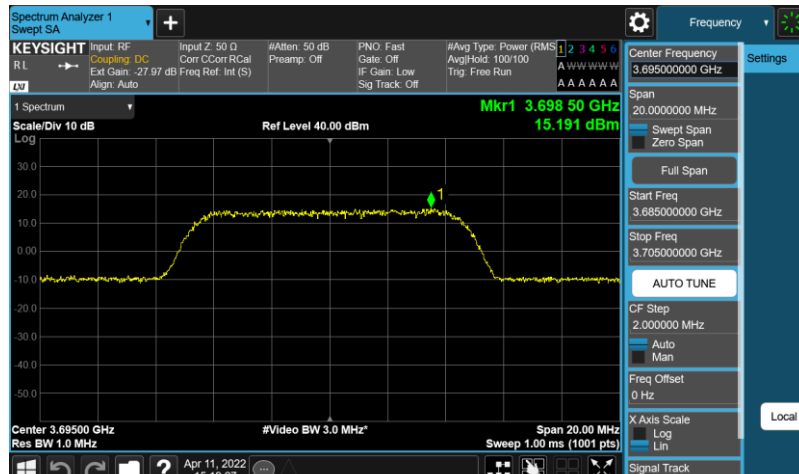

Test Graphs

Band48-10MHz-64QAM-55290-E-TM3.1

Band48-10MHz-64QAM-55990-E-TM3.1

Band48-10MHz-64QAM-56690-E-TM3.1

Band48-10MHz-QPSK-55290-E-TM1.1

Band48-10MHz-QPSK-55990-E-TM1.1

Band48-10MHz-QPSK-56690-E-TM1.1