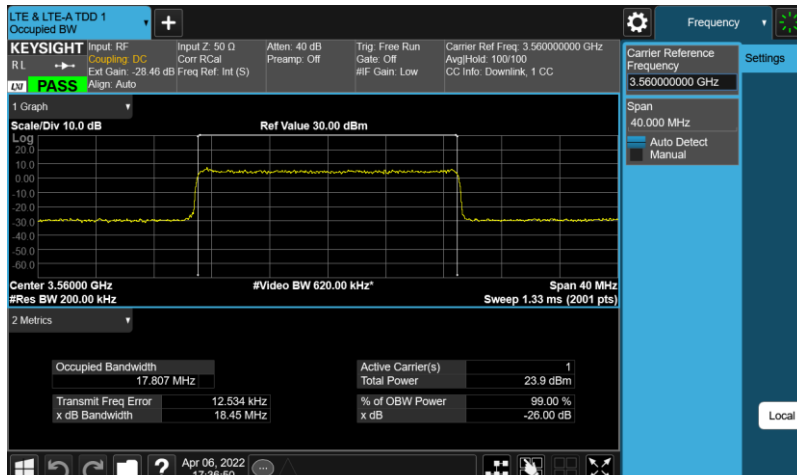

Band48-20MHz-64QAM-55340-E-TM3.1