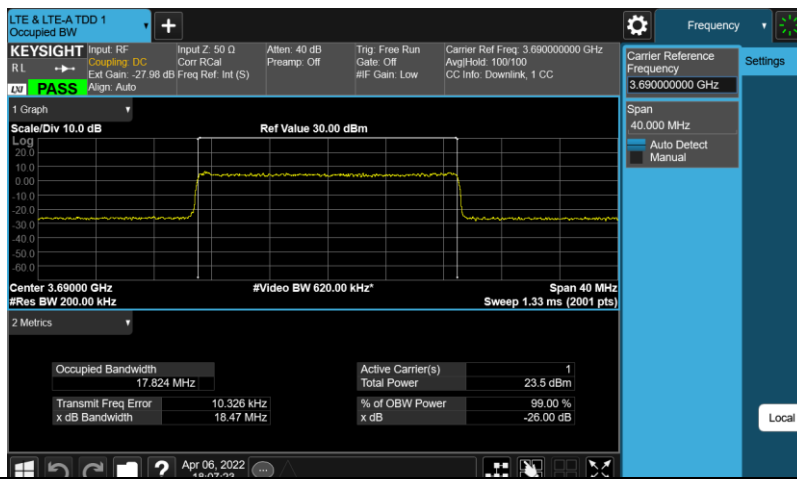

Band48-20MHz-64QAM-56640-E-TM3.1