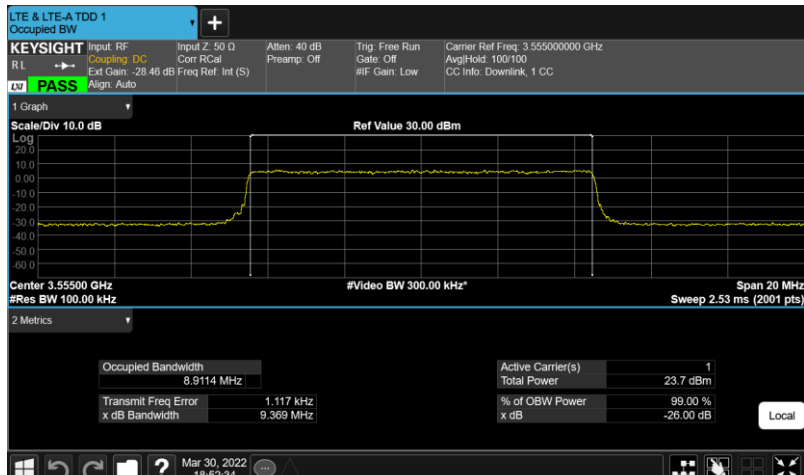

Test Graphs

Band48-10MHz-64QAM-55290-E-TM3.1

Band48-10MHz-64QAM-55990-E-TM3.1

Band48-10MHz-64QAM-56690-E-TM3.1

Band48-10MHz-QPSK-55290-E-TM1.1

Band48-10MHz-QPSK-55990-E-TM1.1

Band48-10MHz-QPSK-56690-E-TM1.1