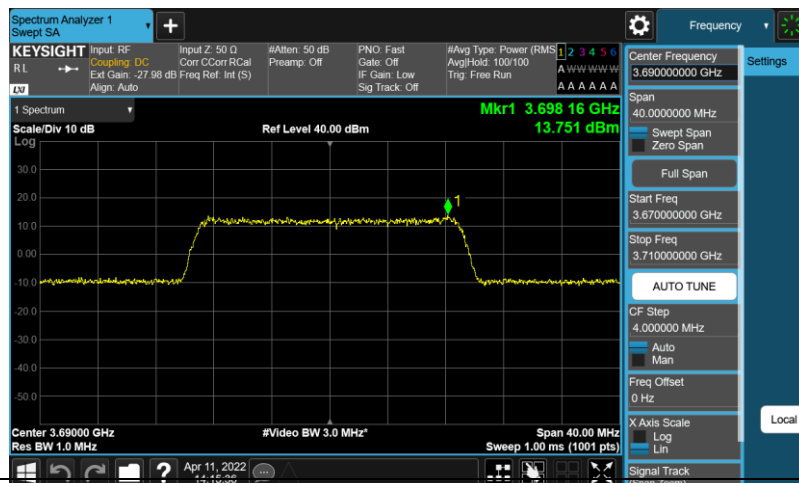

Band48-20MHz-64QAM-56640-E-TM3.1