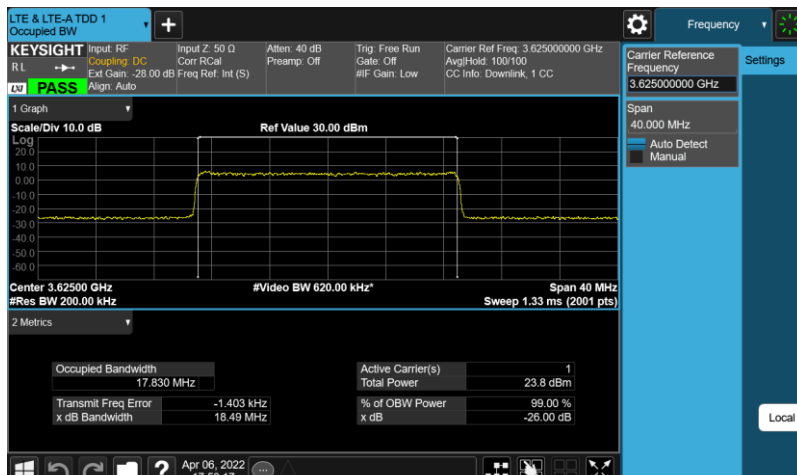

Band48-20MHz-64QAM-55990-E-TM3.1