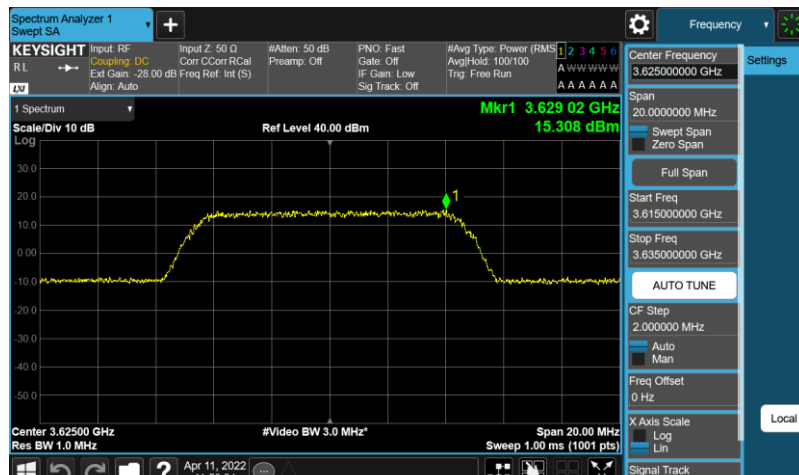

Test Graphs

Band48-10MHz-64QAM-55290-E-TM3.1

Band48-10MHz-64QAM-55990-E-TM3.1

Band48-10MHz-64QAM-56690-E-TM3.1

Band48-10MHz-QPSK-55290-E-TM1.1

Band48-10MHz-QPSK-55990-E-TM1.1

Band48-10MHz-QPSK-56690-E-TM1.1