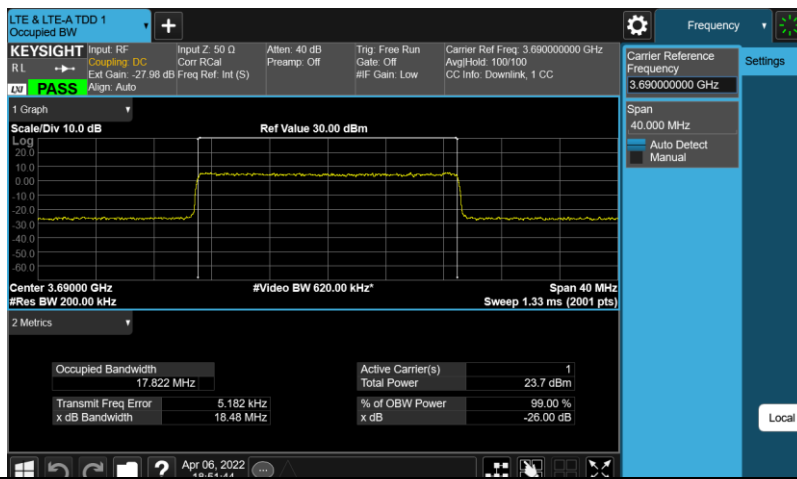

Band48-20MHz-64QAM-55340-E-TM3.1

Band48-20MHz-64QAM-55990-E-TM3.1

Band48-20MHz-64QAM-56640-E-TM3.1

Band48-20MHz-QPSK-55340-E-TM1.1

Band48-20MHz-QPSK-55990-E-TM1.1

Band48-20MHz-QPSK-56640-E-TM1.1