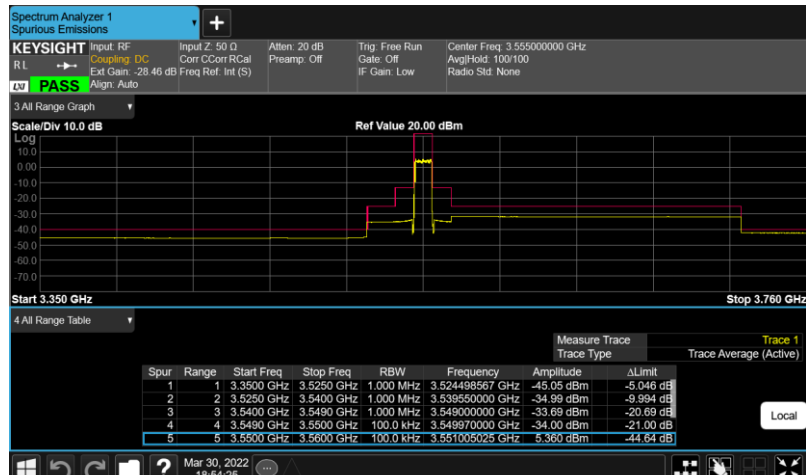

Band48-10MHz-QPSK-55290-E-TM1.1