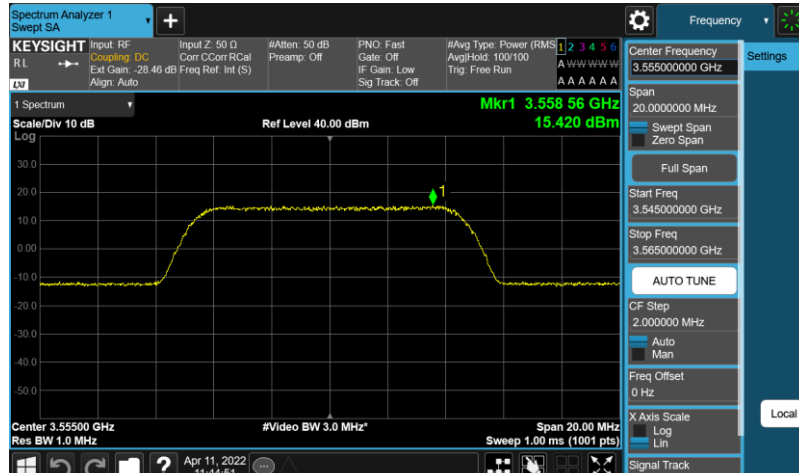

Test Graphs

Band48-10MHz-64QAM-55290-E-TM3.1

Band48-10MHz-64QAM-55990-E-TM3.1

Band48-10MHz-64QAM-56690-E-TM3.1

Band48-10MHz-QPSK-55290-E-TM1.1

Band48-10MHz-QPSK-55990-E-TM1.1

Band48-10MHz-QPSK-56690-E-TM1.1