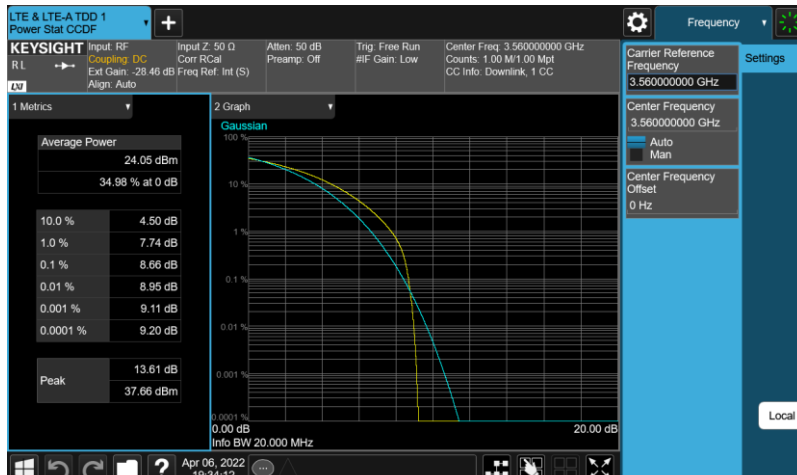

Band48-20MHz-64QAM-55340-E-TM3.1

Band48-20MHz-64QAM-55990-E-TM3.1

Band48-20MHz-64QAM-56640-E-TM3.1

Band48-20MHz-QPSK-55340-E-TM1.1

Band48-20MHz-QPSK-55990-E-TM1.1

Band48-20MHz-QPSK-56640-E-TM1.1

## Appendix F: Emission Mask