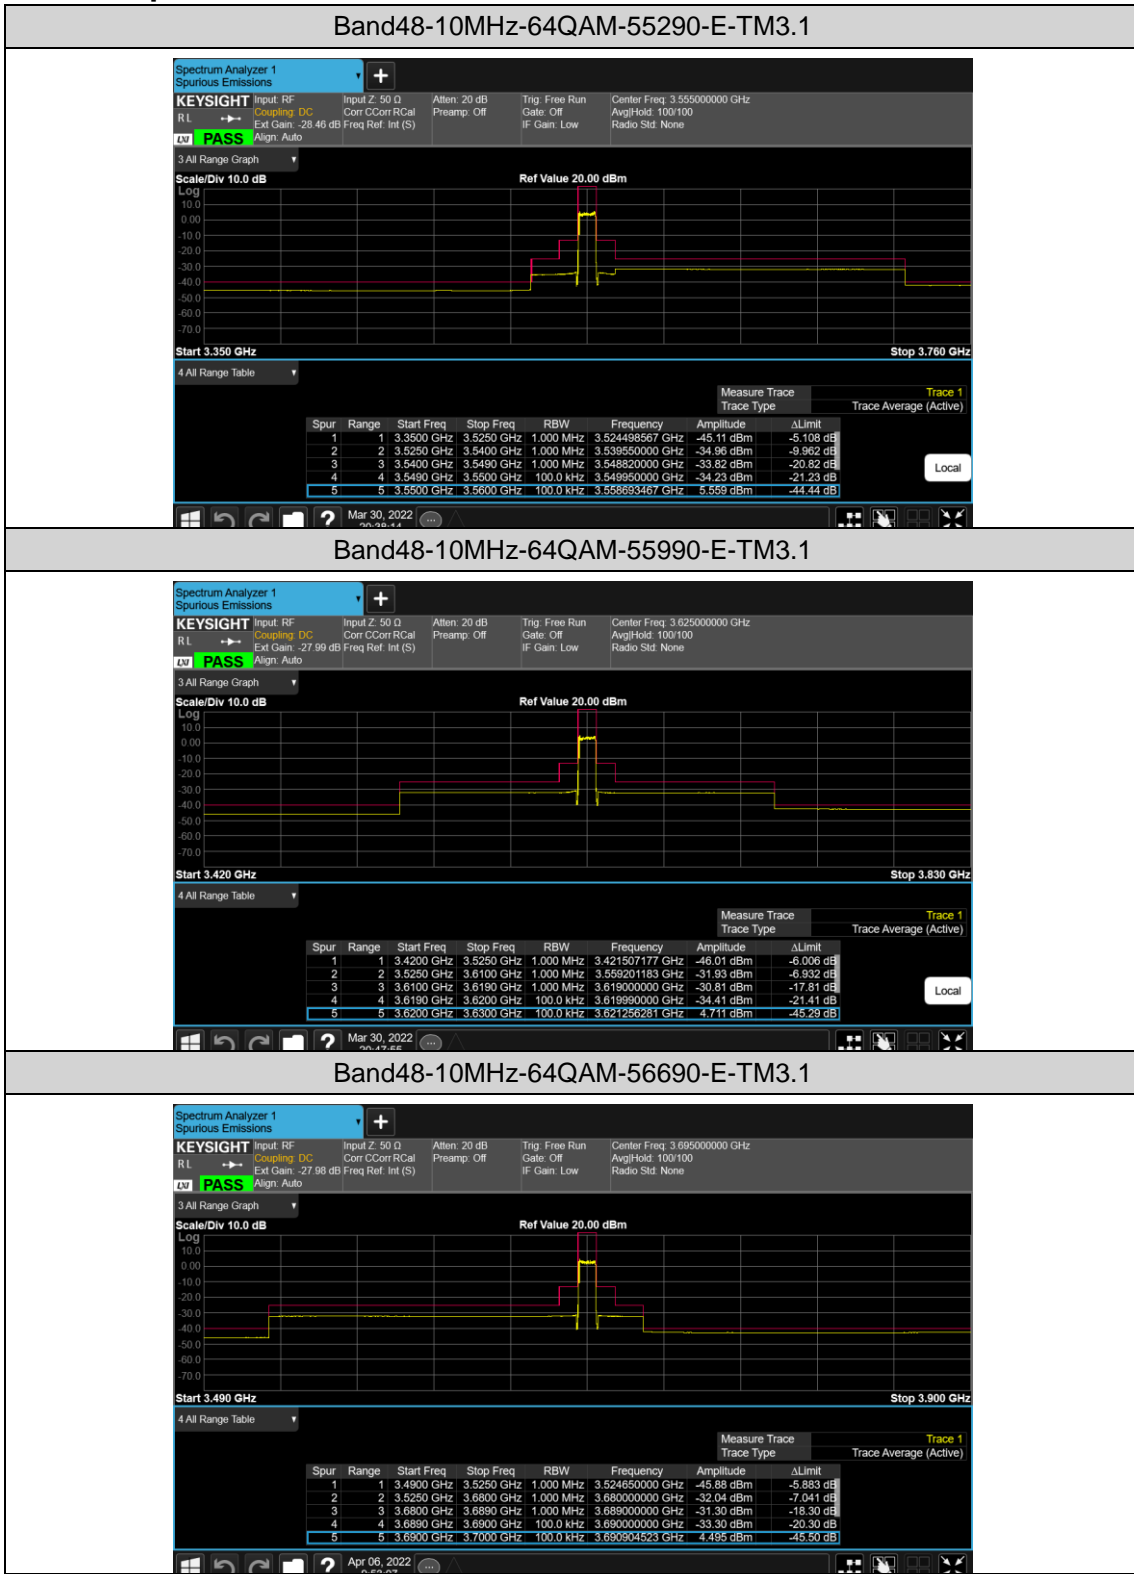

Appendix F: Emission Mask

Test Graphs