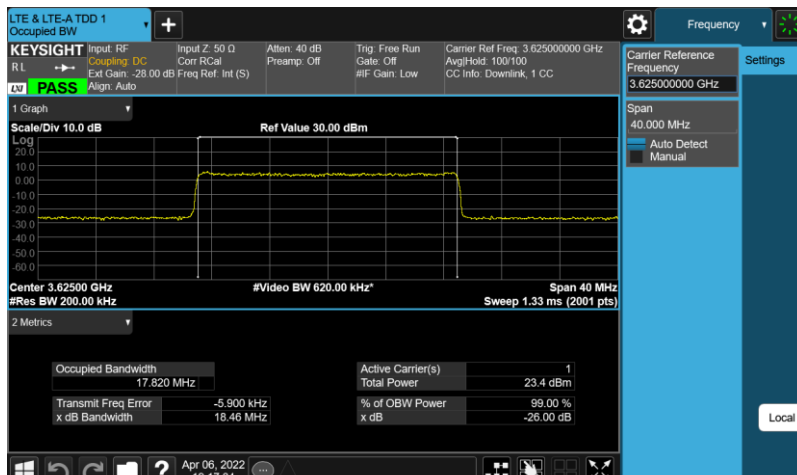

Band48-20MHz-64QAM-55340-E-TM3.1

Band48-20MHz-64QAM-55990-E-TM3.1

Band48-20MHz-64QAM-56640-E-TM3.1

Band48-20MHz-QPSK-55340-E-TM1.1

Band48-20MHz-QPSK-55990-E-TM1.1

Band48-20MHz-QPSK-56640-E-TM1.1