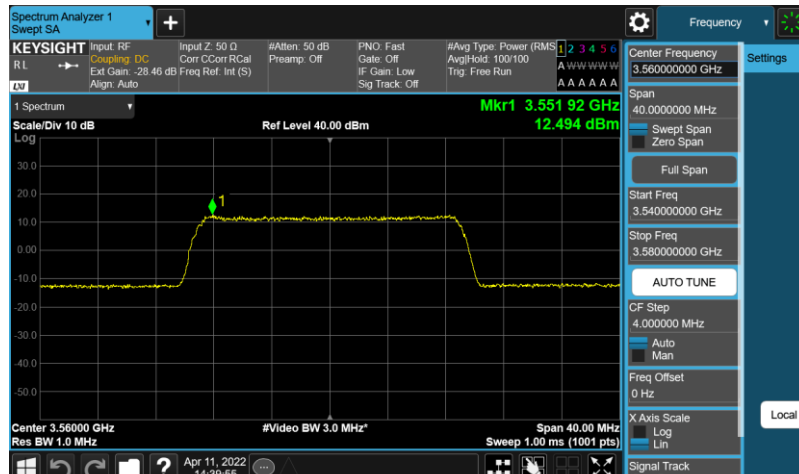

Band48-20MHz-64QAM-55340-E-TM3.1