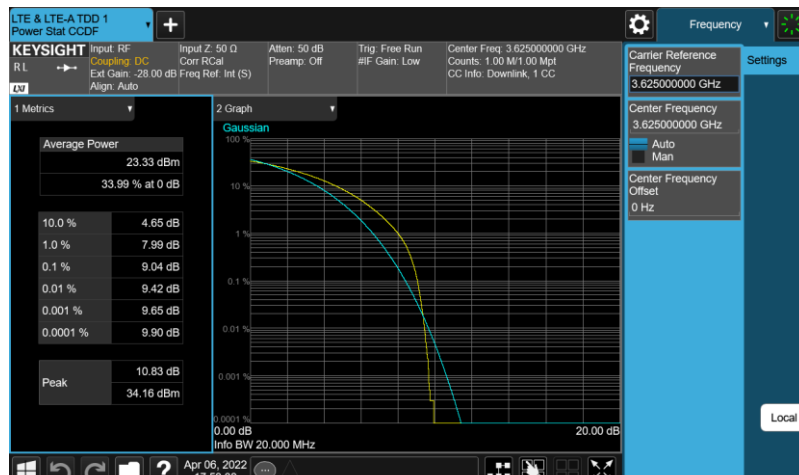

Band48-20MHz-64QAM-55990-E-TM3.1