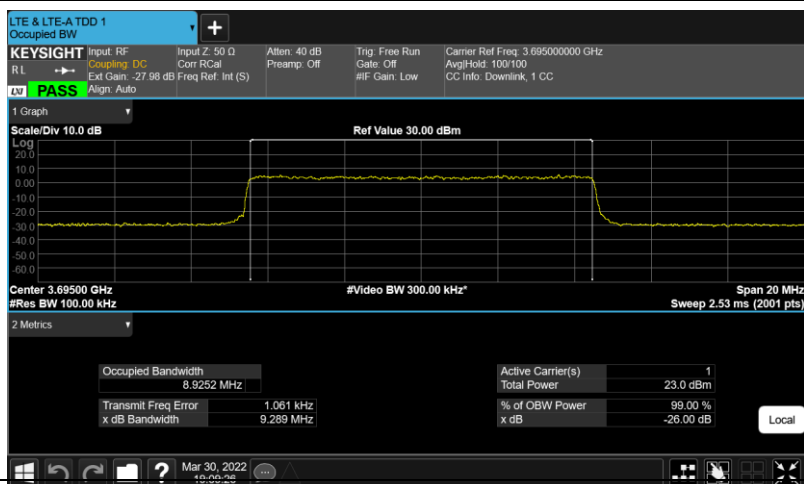

Test Graphs

Band48-10MHz-64QAM-55290-E-TM3.1

Band48-10MHz-64QAM-55990-E-TM3.1

Band48-10MHz-64QAM-56690-E-TM3.1

Band48-10MHz-QPSK-55290-E-TM1.1

Band48-10MHz-QPSK-55990-E-TM1.1

Band48-10MHz-QPSK-56690-E-TM1.1