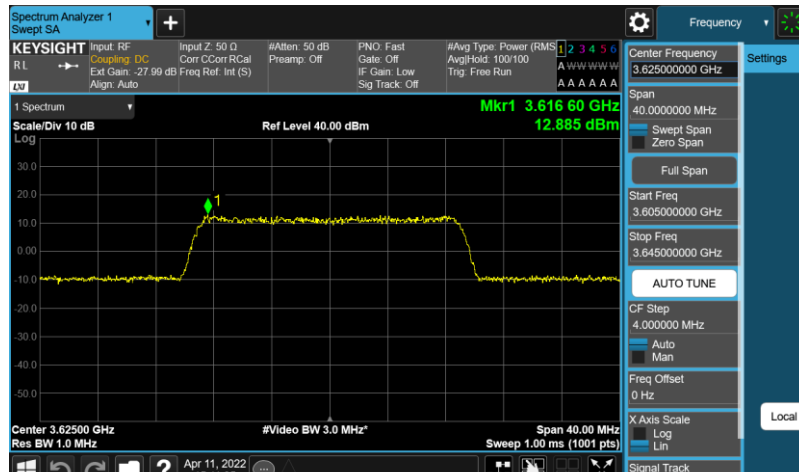

Band48-20MHz-64QAM-55990-E-TM3.1