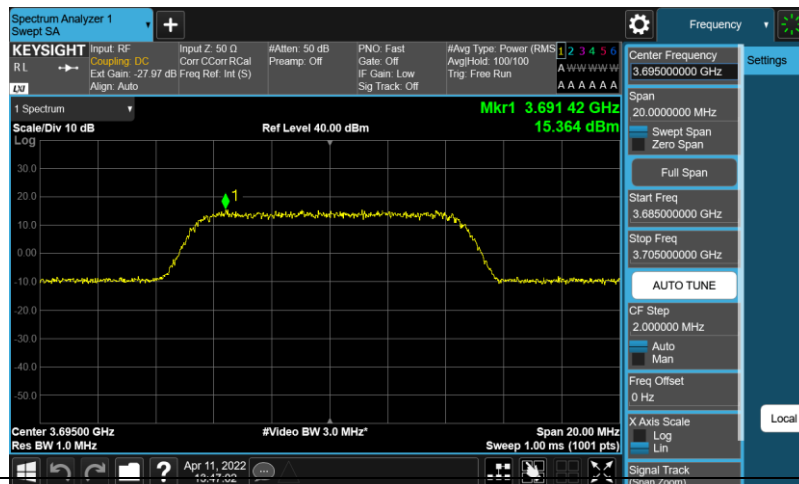

Test Graphs

Band48-10MHz-64QAM-55290-E-TM3.1

Band48-10MHz-64QAM-55990-E-TM3.1

Band48-10MHz-64QAM-56690-E-TM3.1

Band48-10MHz-QPSK-55290-E-TM1.1

Band48-10MHz-QPSK-55990-E-TM1.1

Band48-10MHz-QPSK-56690-E-TM1.1