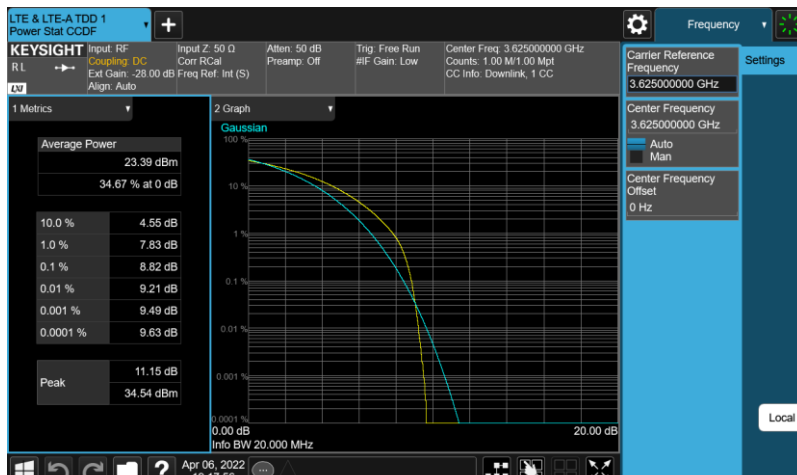

Band48-20MHz-64QAM-55340-E-TM3.1

Band48-20MHz-64QAM-55990-E-TM3.1

Band48-20MHz-64QAM-56640-E-TM3.1

Band48-20MHz-QPSK-55340-E-TM1.1

Band48-20MHz-QPSK-55990-E-TM1.1

Band48-20MHz-QPSK-56640-E-TM1.1

## Appendix F: Emission Mask