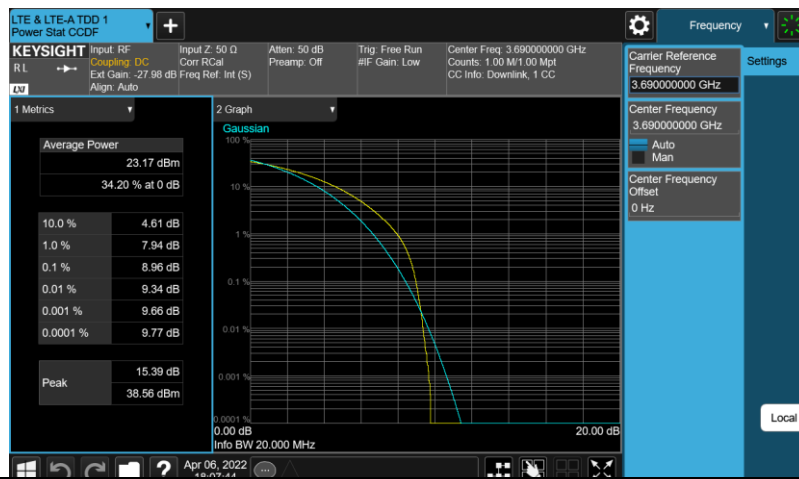

Band48-20MHz-64QAM-56640-E-TM3.1