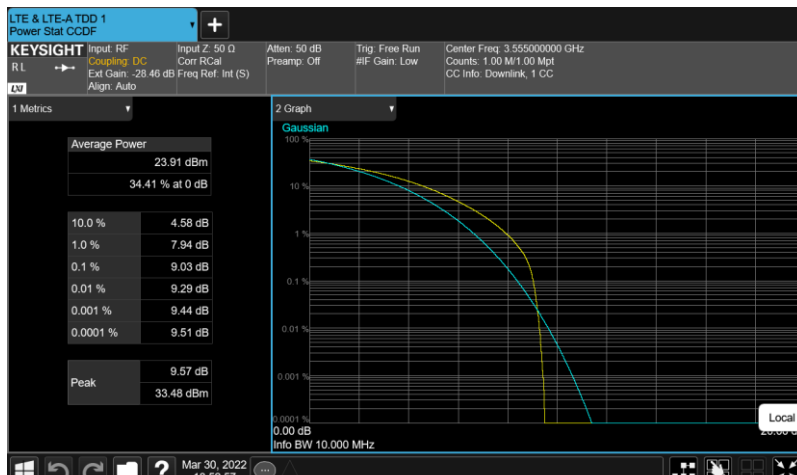

Test Graphs

Band48-10MHz-64QAM-55290-E-TM3.1

Band48-10MHz-64QAM-55990-E-TM3.1

Band48-10MHz-64QAM-56690-E-TM3.1

Band48-10MHz-QPSK-55290-E-TM1.1

Band48-10MHz-QPSK-55990-E-TM1.1

Band48-10MHz-QPSK-56690-E-TM1.1