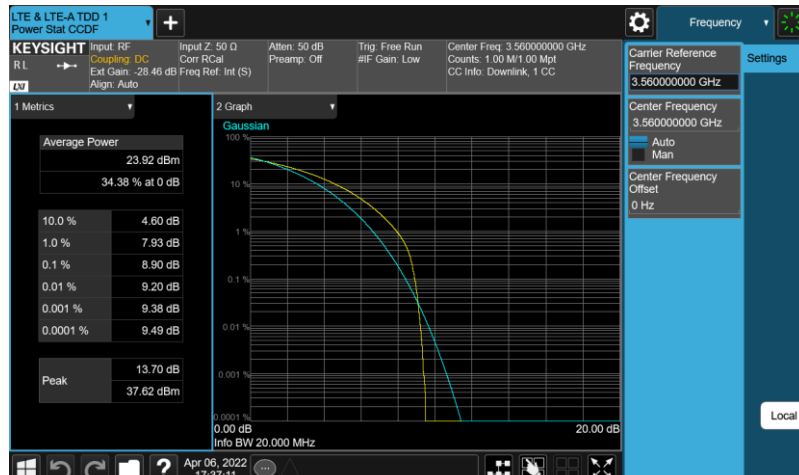

Band48-20MHz-64QAM-55340-E-TM3.1