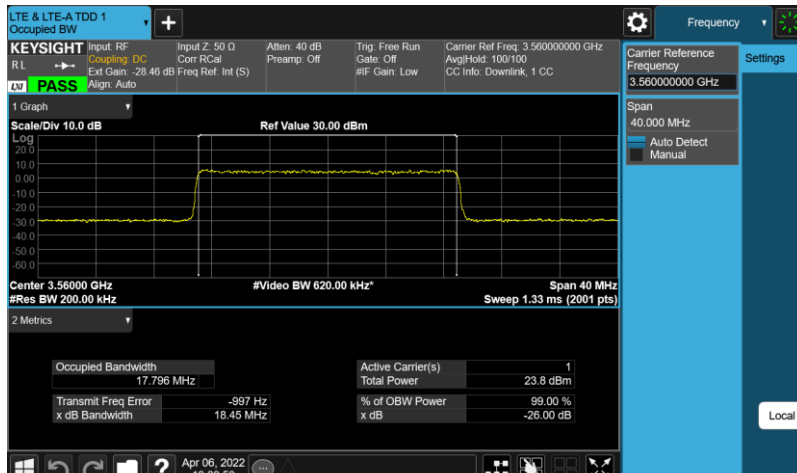

Band48-20MHz-64QAM-55340-E-TM3.1

Band48-20MHz-64QAM-55990-E-TM3.1

Band48-20MHz-64QAM-56640-E-TM3.1

Band48-20MHz-QPSK-55340-E-TM1.1

Band48-20MHz-QPSK-55990-E-TM1.1

Band48-20MHz-QPSK-56640-E-TM1.1