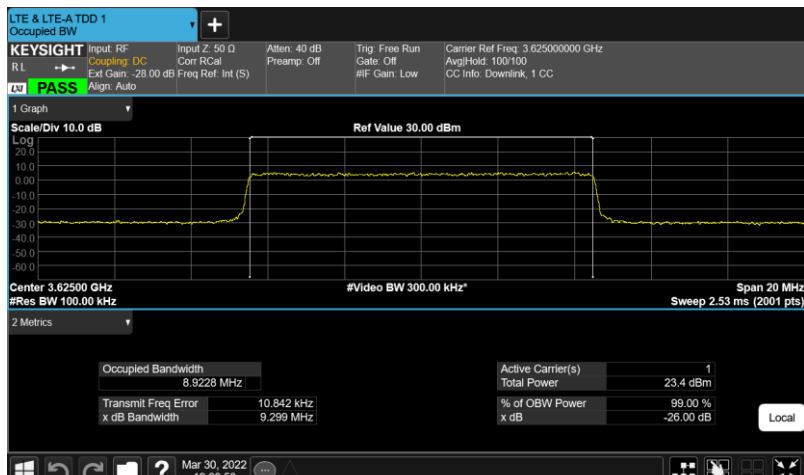

Test Graphs

Band48-10MHz-64QAM-55290-E-TM3.1

Band48-10MHz-64QAM-55990-E-TM3.1

Band48-10MHz-64QAM-56690-E-TM3.1

Band48-10MHz-QPSK-55290-E-TM1.1

Band48-10MHz-QPSK-55990-E-TM1.1

Band48-10MHz-QPSK-56690-E-TM1.1