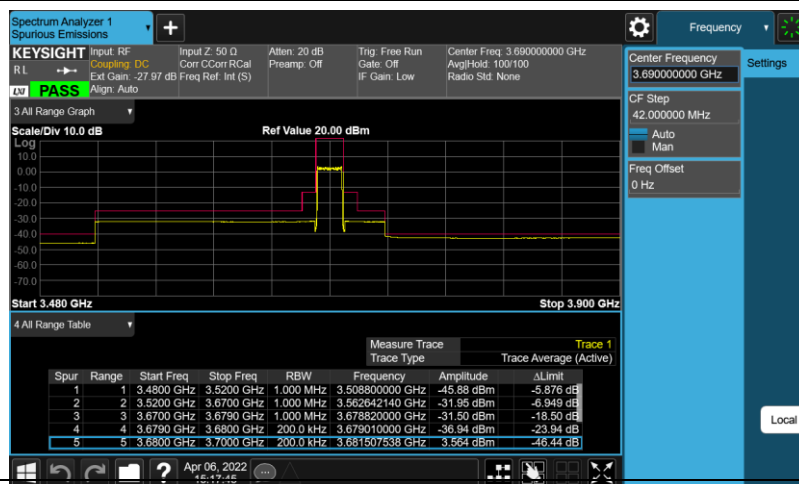

Band48-20MHz-64QAM-55340-E-TM3.1

Band48-20MHz-64QAM-55990-E-TM3.1

Band48-20MHz-64QAM-56640-E-TM3.1

Band48-20MHz-QPSK-55340-E-TM1.1

Band48-20MHz-QPSK-55990-E-TM1.1

Band48-20MHz-QPSK-56640-E-TM1.1

Appendix G: Conducted Spurious Emission