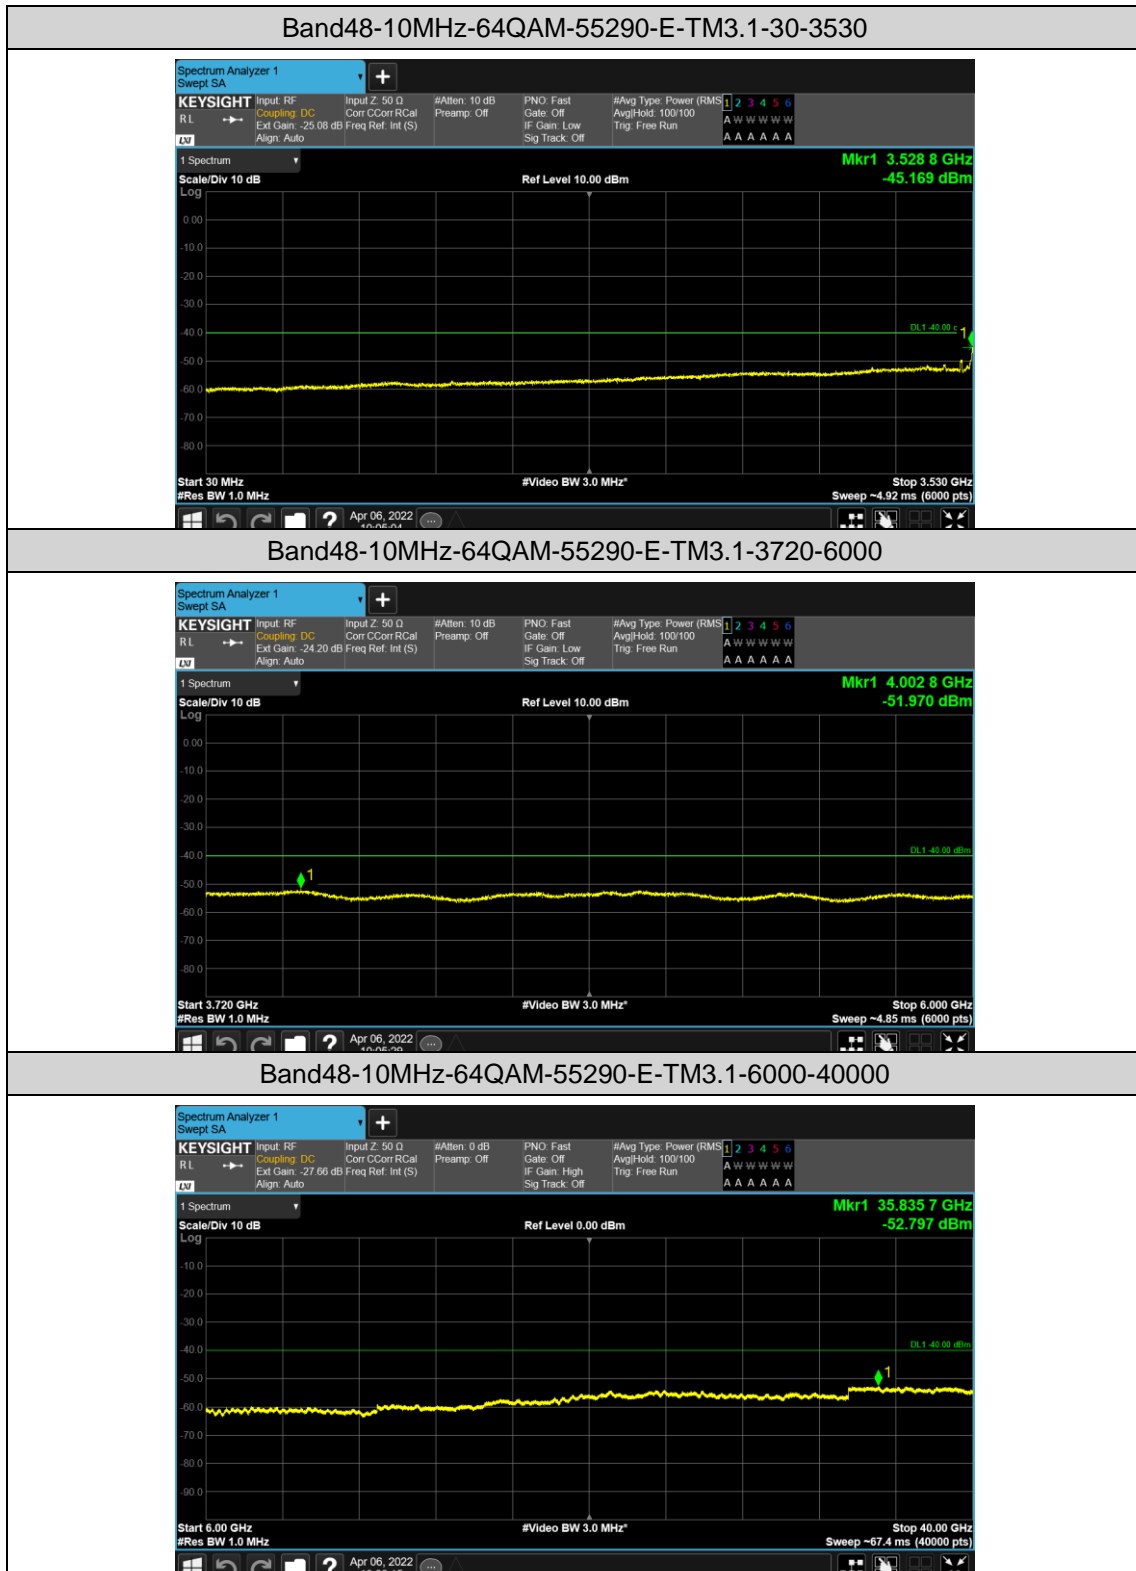

Test Graphs