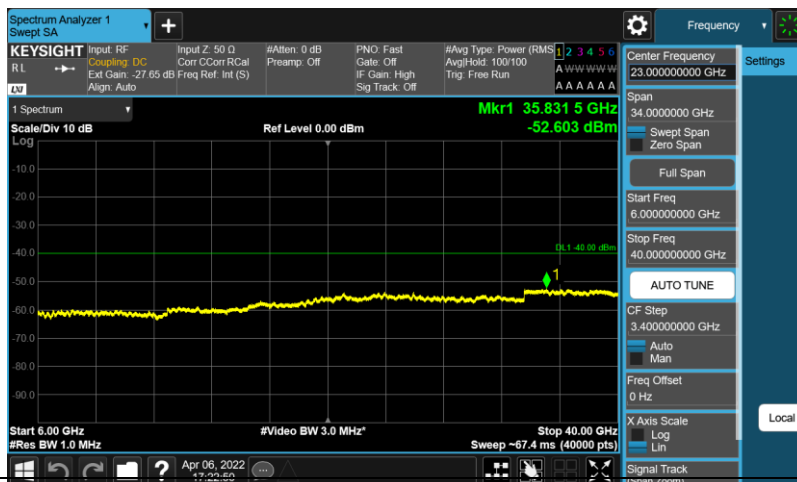

Band48-20MHz-64QAM-55990-TM3.1A-6000-40000

Band48-20MHz-64QAM-56640-E-TM3.1-30-3530

Band48-20MHz-64QAM-56640-E-TM3.1-3720-6000

Band48-20MHz-64QAM-56640-E-TM3.1-6000-40000

Band48-20MHz-QPSK-55340-E-TM1.1-30-3530