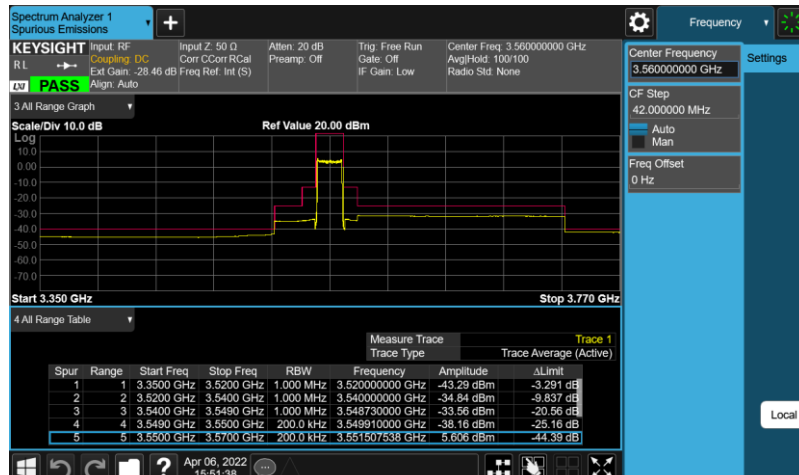

Band48-20MHz-64QAM-55340-E-TM3.1

Band48-20MHz-64QAM-55990-E-TM3.1

Band48-20MHz-64QAM-56640-E-TM3.1

Band48-20MHz-QPSK-55340-E-TM1.1

Band48-20MHz-QPSK-55990-E-TM1.1

Band48-20MHz-QPSK-56640-E-TM1.1

Appendix G: Conducted Spurious Emission