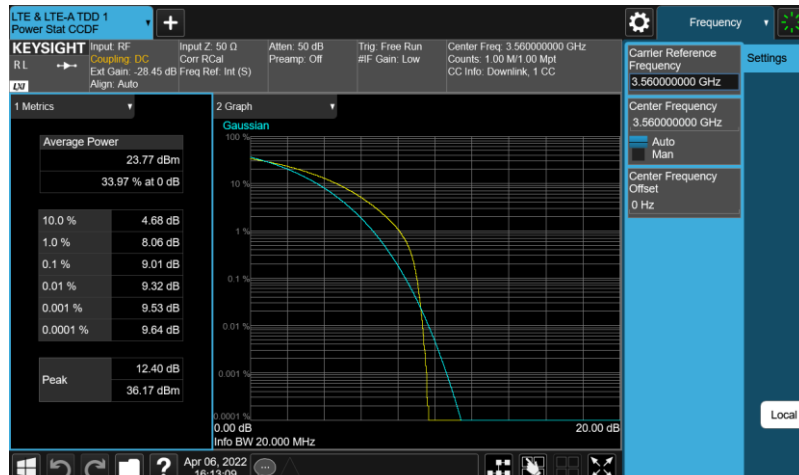

Test Graphs

Band48-10MHz-QPSK-55290-E-TM1.1

Band48-10MHz-QPSK-55990-E-TM1.1

Band48-10MHz-QPSK-56690-E-TM1.1

Band48-20MHz-64QAM-55340-E-TM3.1

Band48-20MHz-64QAM-55990-E-TM3.1

Band48-20MHz-64QAM-56640-E-TM3.1