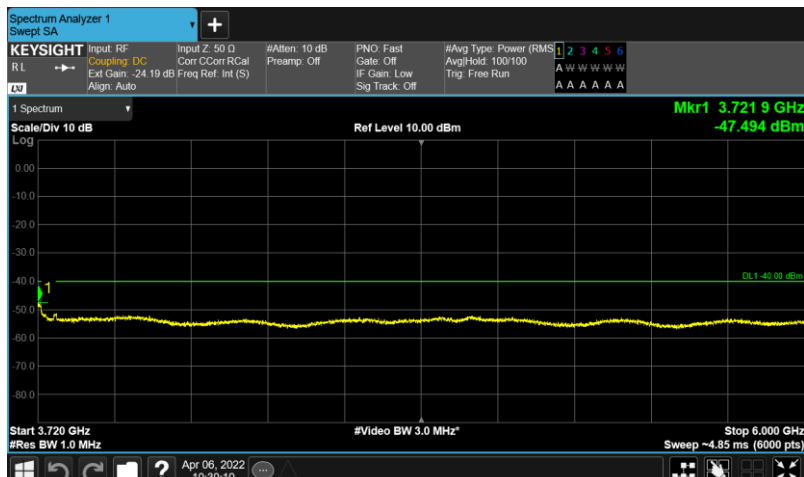

Test Graphs

Band48-10MHz-64QAM-55990-E-TM3.1-30-3530

Band48-10MHz-64QAM-55990-E-TM3.1-3720-6000

Band48-10MHz-64QAM-55990-E-TM3.1-6000-40000

Band48-10MHz-64QAM-56690-E-TM3.1-30-3530

Band48-10MHz-64QAM-56690-E-TM3.1-3720-6000