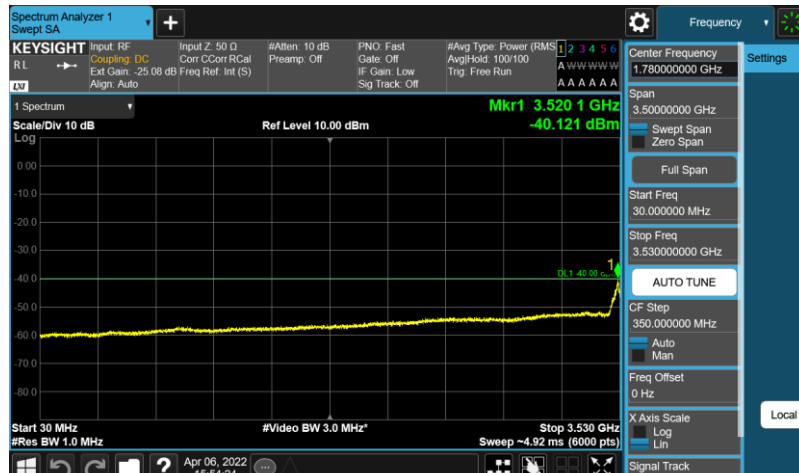

Band48-20MHz-64QAM-55990-TM3.1A-6000-40000

Band48-20MHz-64QAM-56640-E-TM3.1-30-3530

Band48-20MHz-64QAM-56640-E-TM3.1-3720-6000

Band48-20MHz-64QAM-56640-E-TM3.1-6000-40000

Band48-20MHz-QPSK-55340-E-TM1.1-30-3530