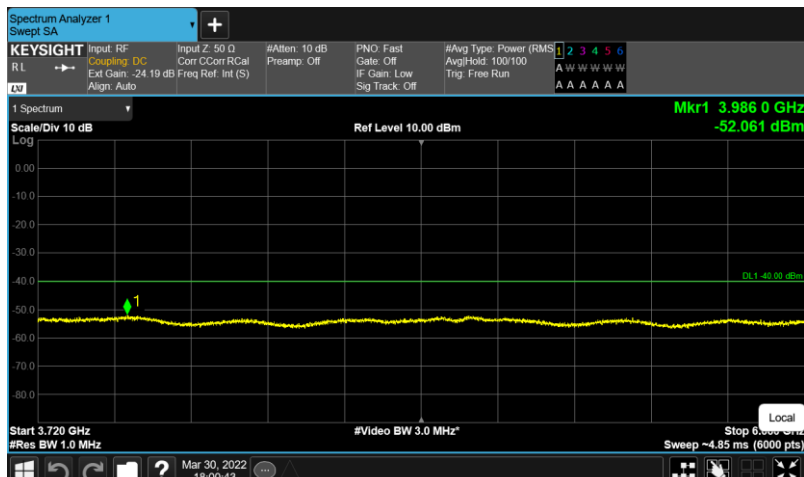

Band48-10MHz-QPSK-55290-E-TM1.1-3720-6000