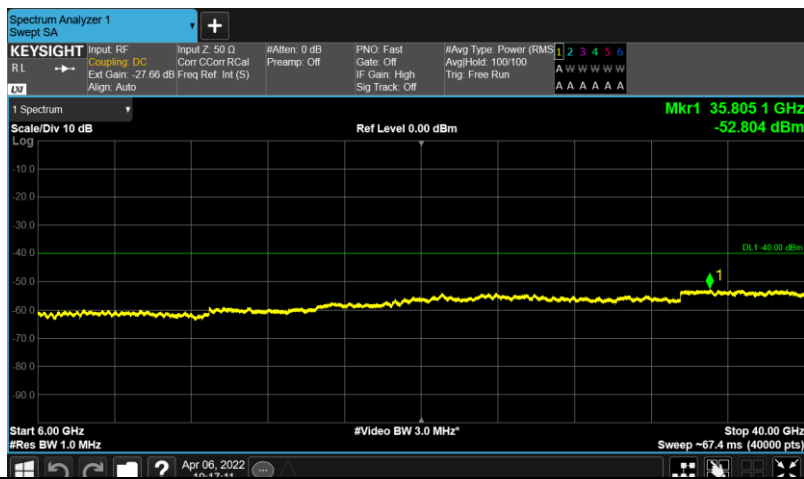

Test Graphs

Band48-10MHz-64QAM-55990-E-TM3.1-30-3530

Band48-10MHz-64QAM-55990-E-TM3.1-3720-6000

Band48-10MHz-64QAM-55990-E-TM3.1-6000-40000

Band48-10MHz-64QAM-56690-E-TM3.1-30-3530

Band48-10MHz-64QAM-56690-E-TM3.1-3720-6000