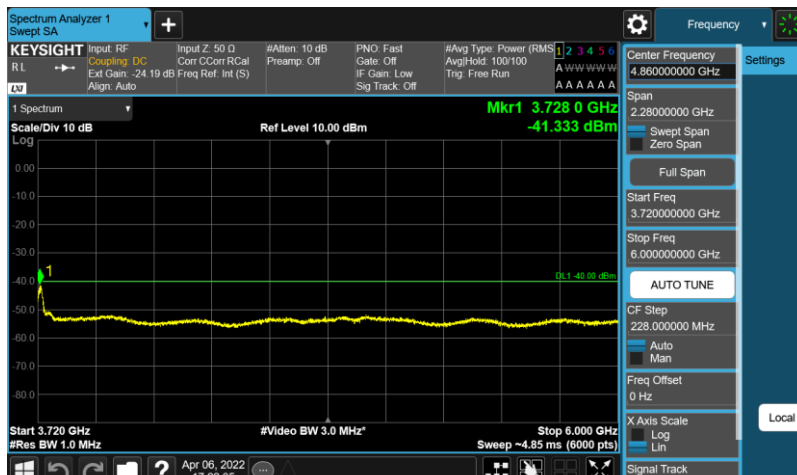

Band48-20MHz-64QAM-56640-E-TM3.1-3720-6000