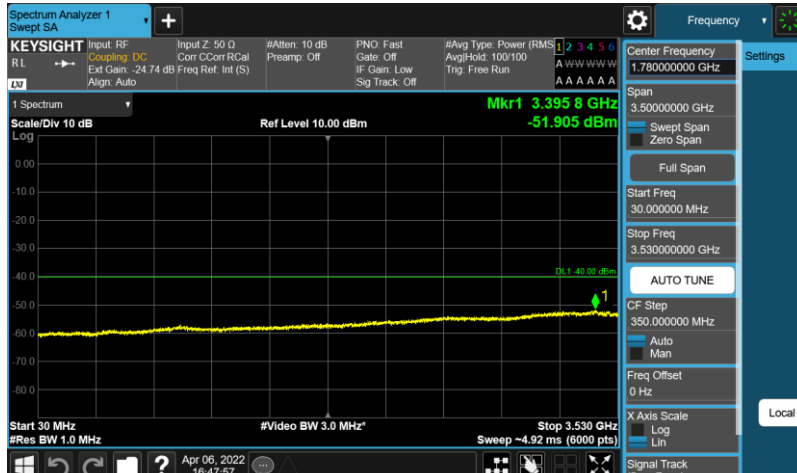

Band48-20MHz-64QAM-55340-E-TM3.1-30-3530

Band48-20MHz-64QAM-55340-E-TM3.1-3720-6000

Band48-20MHz-64QAM-55340-E-TM3.1-6000-40000

Band48-20MHz-64QAM-55990-E-TM3.1-30-3530

Band48-20MHz-64QAM-55990-E-TM3.1-3720-6000