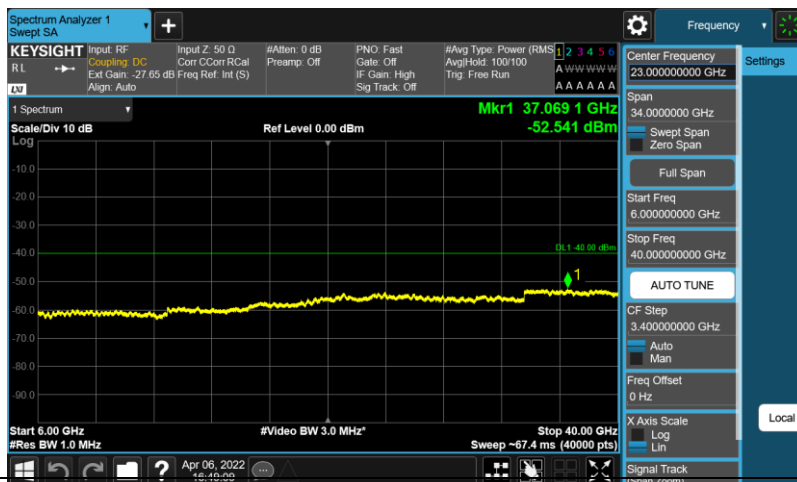

Band48-20MHz-64QAM-55990-TM3.1A-6000-40000