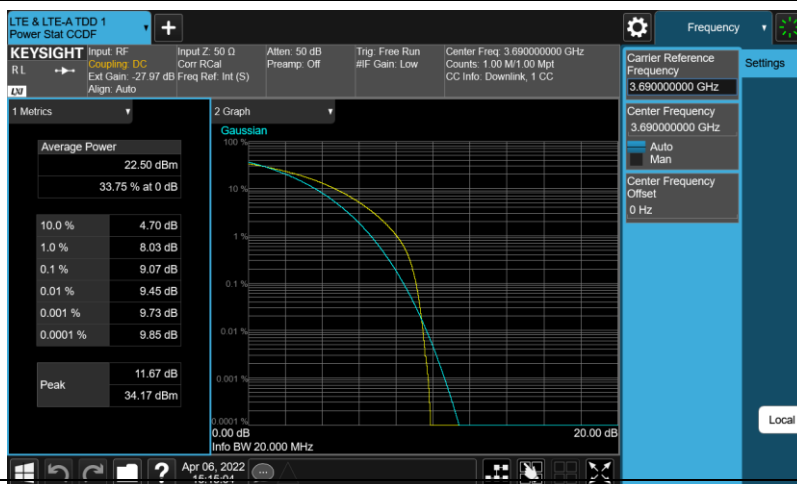

Band48-20MHz-QPSK-56640-E-TM1.1