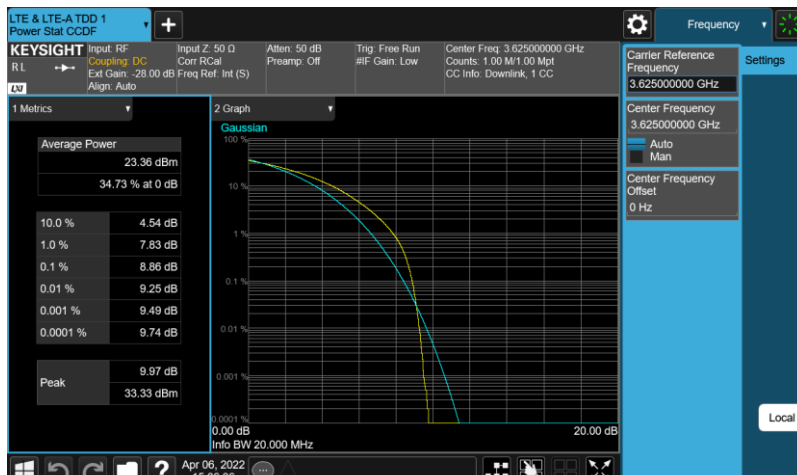

Band48-20MHz-QPSK-55990-E-TM1.1