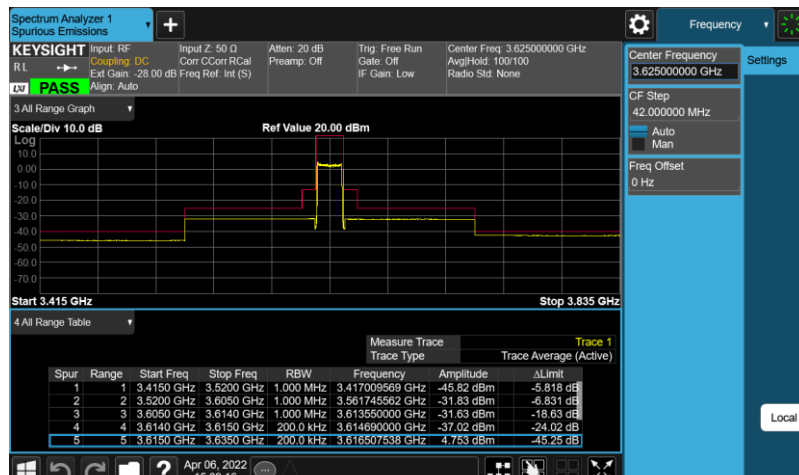

Band48-20MHz-64QAM-55340-E-TM3.1

Band48-20MHz-64QAM-55990-E-TM3.1

Band48-20MHz-64QAM-56640-E-TM3.1

Band48-20MHz-QPSK-55340-E-TM1.1

Band48-20MHz-QPSK-55990-E-TM1.1

Band48-20MHz-QPSK-56640-E-TM1.1

Appendix G: Conducted Spurious Emission