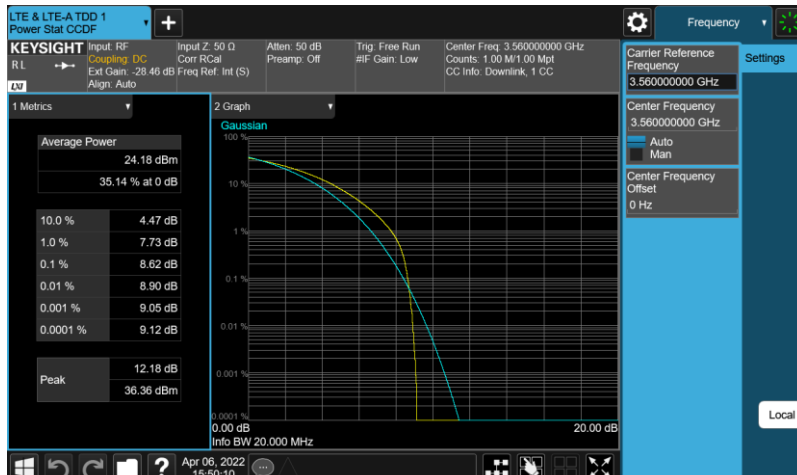

Band48-20MHz-QPSK-55340-E-TM1.1