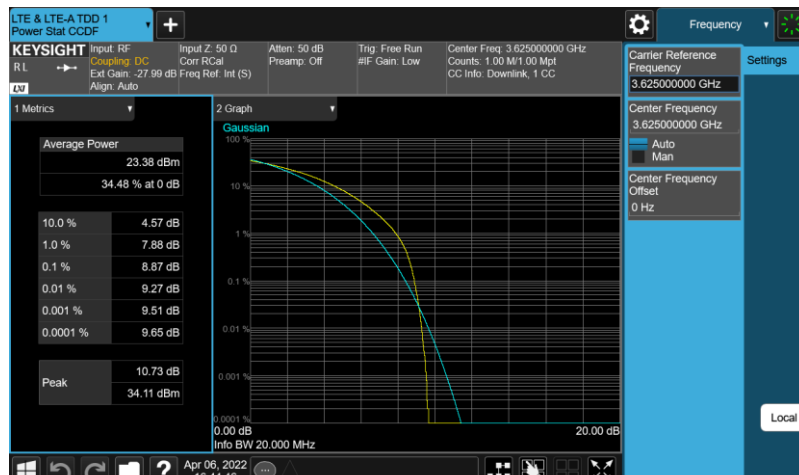

Test Graphs

Band48-10MHz-QPSK-55290-E-TM1.1

Band48-10MHz-QPSK-55990-E-TM1.1

Band48-10MHz-QPSK-56690-E-TM1.1

Band48-20MHz-64QAM-55340-E-TM3.1

Band48-20MHz-64QAM-55990-E-TM3.1

Band48-20MHz-64QAM-56640-E-TM3.1