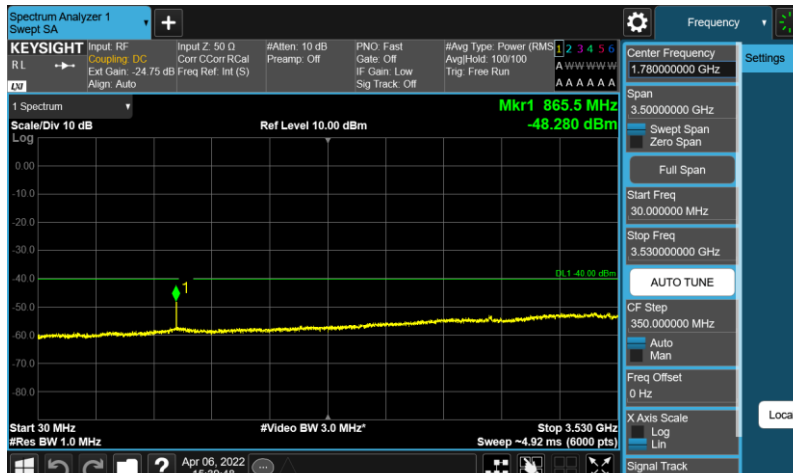

Band48-20MHz-QPSK-55990-E-TM1.1-30-3530