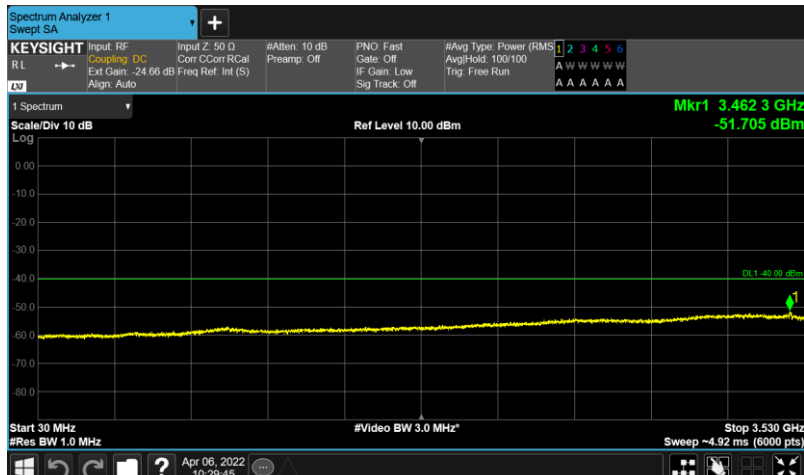

Test Graphs

Band48-10MHz-64QAM-55990-E-TM3.1-30-3530

Band48-10MHz-64QAM-55990-E-TM3.1-3720-6000

Band48-10MHz-64QAM-55990-E-TM3.1-6000-40000

Band48-10MHz-64QAM-56690-E-TM3.1-30-3530

Band48-10MHz-64QAM-56690-E-TM3.1-3720-6000