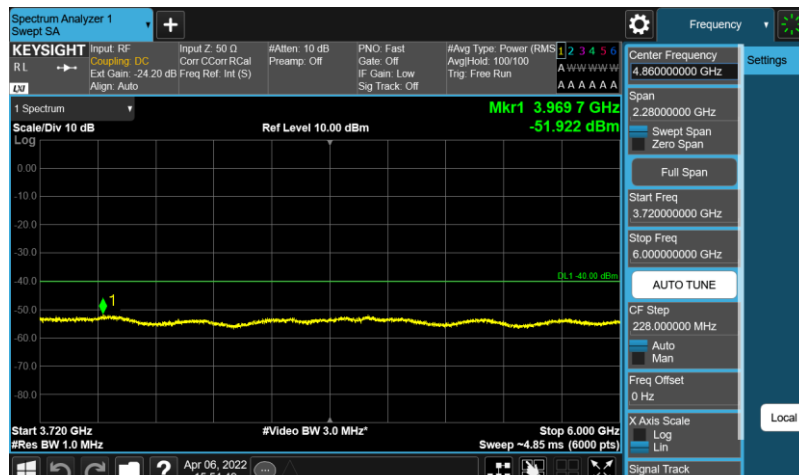

Band48-20MHz-QPSK-55340-E-TM1.1-3720-6000