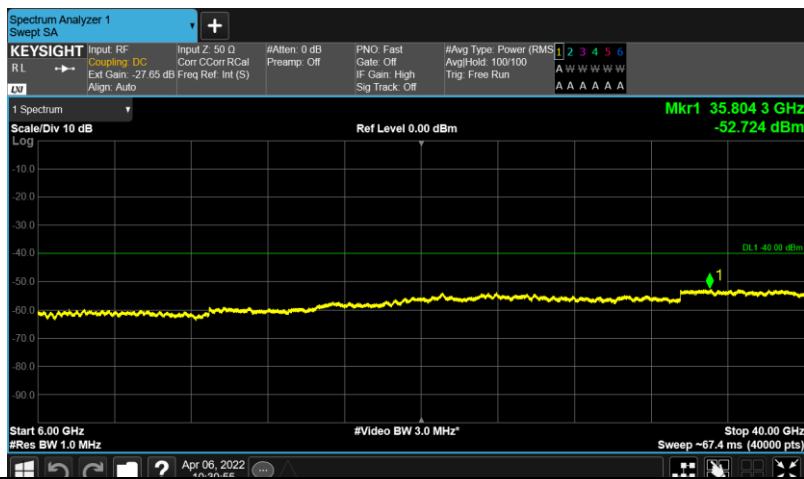

Band48-10MHz-64QAM-56690-E-TM3.1-6000-40000