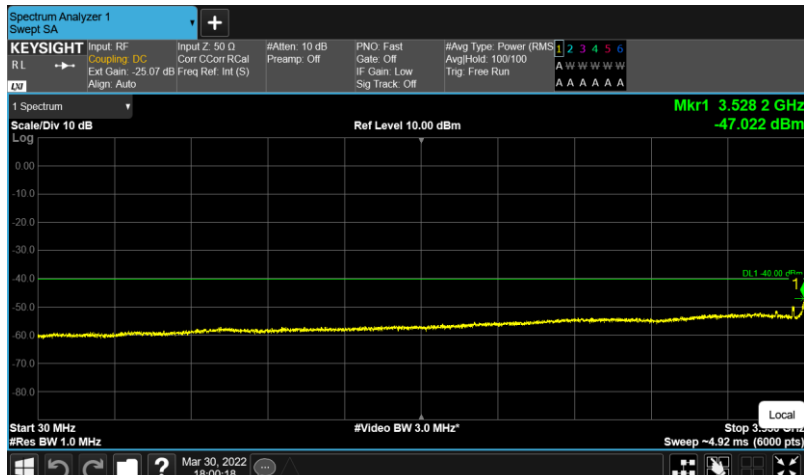

Band48-10MHz-QPSK-55290-E-TM1.1-30-3530