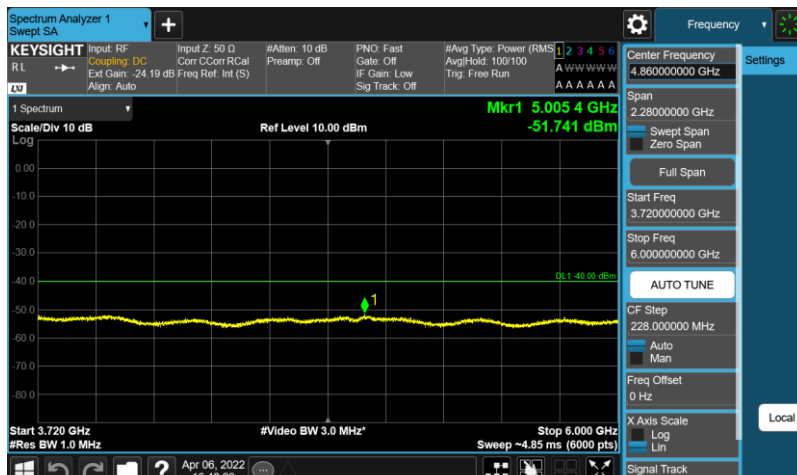

Band48-20MHz-64QAM-55340-E-TM3.1-30-3530

Band48-20MHz-64QAM-55340-E-TM3.1-3720-6000

Band48-20MHz-64QAM-55340-E-TM3.1-6000-40000

Band48-20MHz-64QAM-55990-E-TM3.1-30-3530

Band48-20MHz-64QAM-55990-E-TM3.1-3720-6000