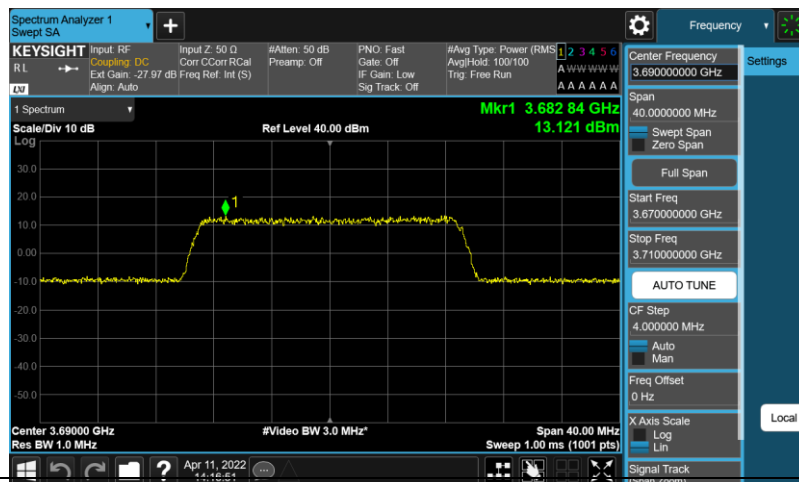

Band48-20MHz-64QAM-56640-E-TM3.1