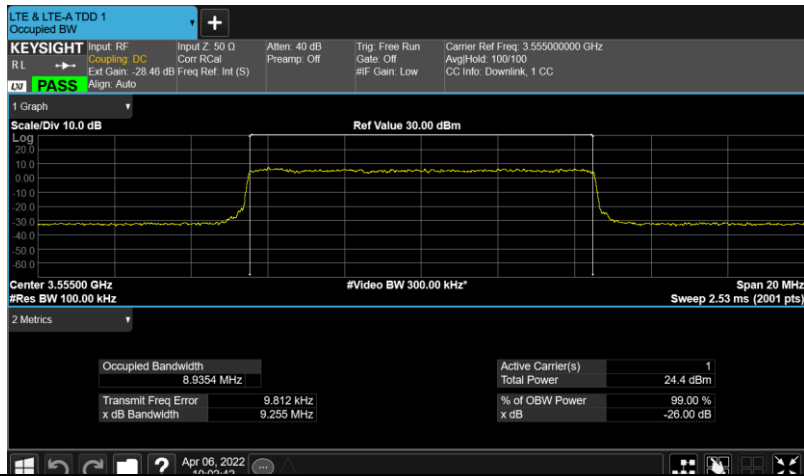

Test Graphs

Band48-10MHz-64QAM-55290-E-TM3.1