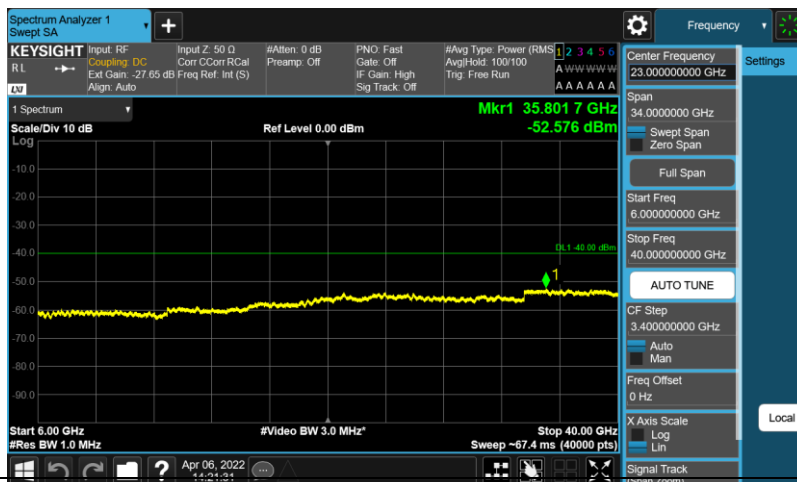

Band48-20MHz-64QAM-55990-TM3.1A-6000-40000

Band48-20MHz-64QAM-56640-E-TM3.1-30-3530

Band48-20MHz-64QAM-56640-E-TM3.1-3720-6000

Band48-20MHz-64QAM-56640-E-TM3.1-6000-40000

Band48-20MHz-QPSK-55340-E-TM1.1-30-3530