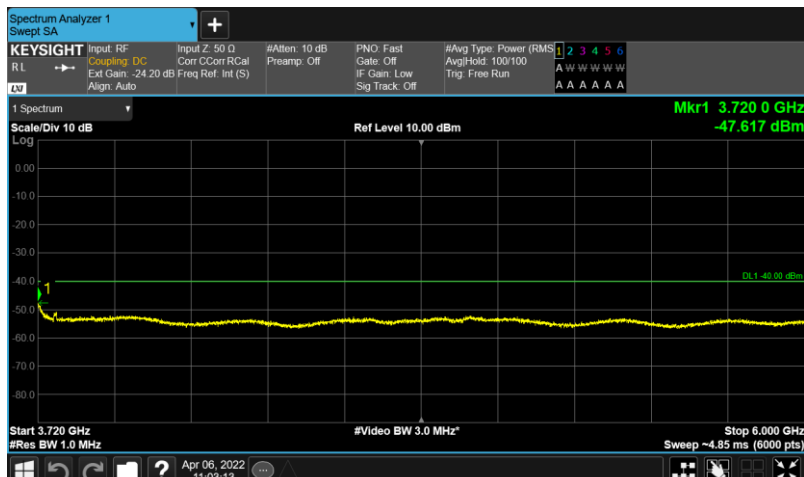

Test Graphs

Band48-10MHz-64QAM-55990-E-TM3.1-30-3530

Band48-10MHz-64QAM-55990-E-TM3.1-3720-6000

Band48-10MHz-64QAM-55990-E-TM3.1-6000-40000

Band48-10MHz-64QAM-56690-E-TM3.1-30-3530

Band48-10MHz-64QAM-56690-E-TM3.1-3720-6000