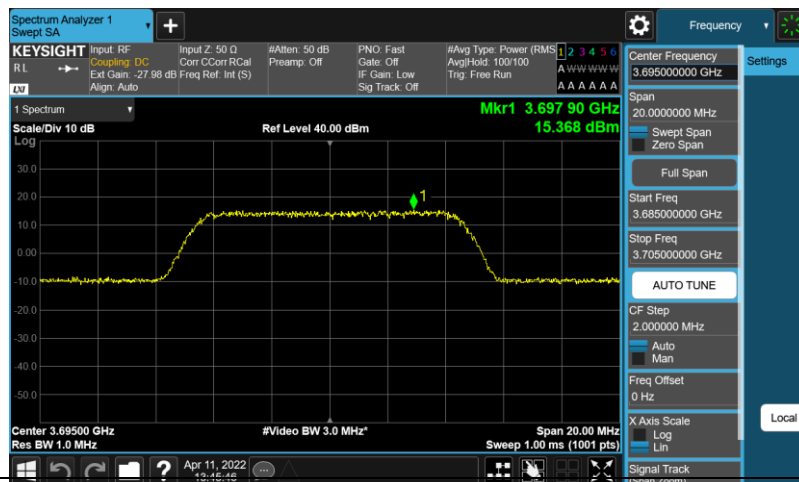

Test Graphs

Band48-10MHz-64QAM-55290-E-TM3.1

Band48-10MHz-64QAM-55990-E-TM3.1

Band48-10MHz-64QAM-56690-E-TM3.1

Band48-10MHz-QPSK-55290-E-TM1.1

Band48-10MHz-QPSK-55990-E-TM1.1

Band48-10MHz-QPSK-56690-E-TM1.1