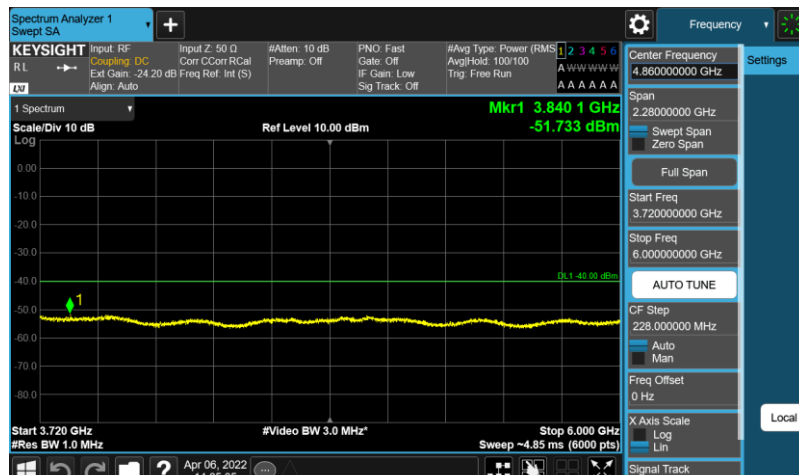

Band48-20MHz-64QAM-55340-E-TM3.1-30-3530

Band48-20MHz-64QAM-55340-E-TM3.1-3720-6000

Band48-20MHz-64QAM-55340-E-TM3.1-6000-40000

Band48-20MHz-64QAM-55990-E-TM3.1-30-3530

Band48-20MHz-64QAM-55990-E-TM3.1-3720-6000