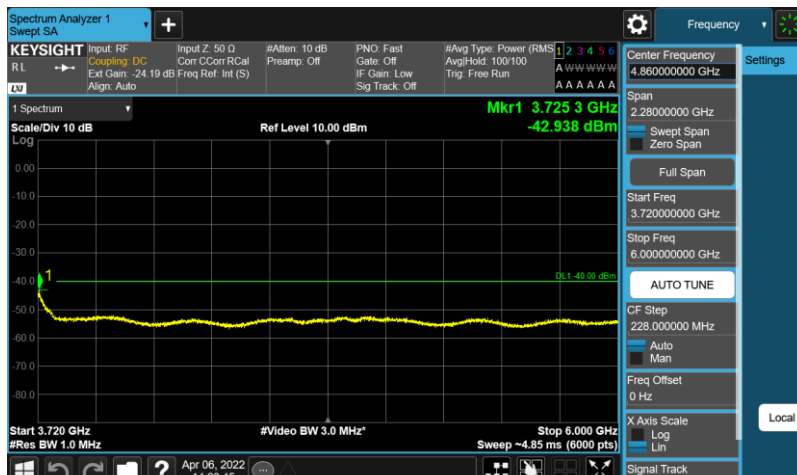

Band48-20MHz-64QAM-55990-TM3.1A-6000-40000

Band48-20MHz-64QAM-56640-E-TM3.1-30-3530

Band48-20MHz-64QAM-56640-E-TM3.1-3720-6000

Band48-20MHz-64QAM-56640-E-TM3.1-6000-40000

Band48-20MHz-QPSK-55340-E-TM1.1-30-3530