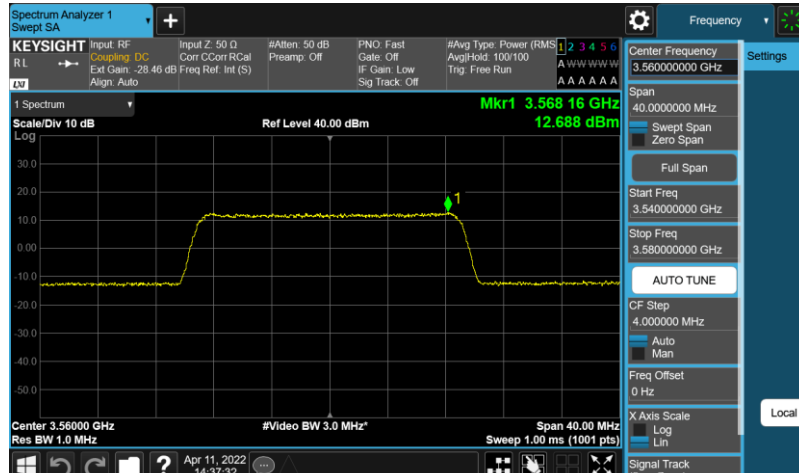

Band48-20MHz-64QAM-55340-E-TM3.1