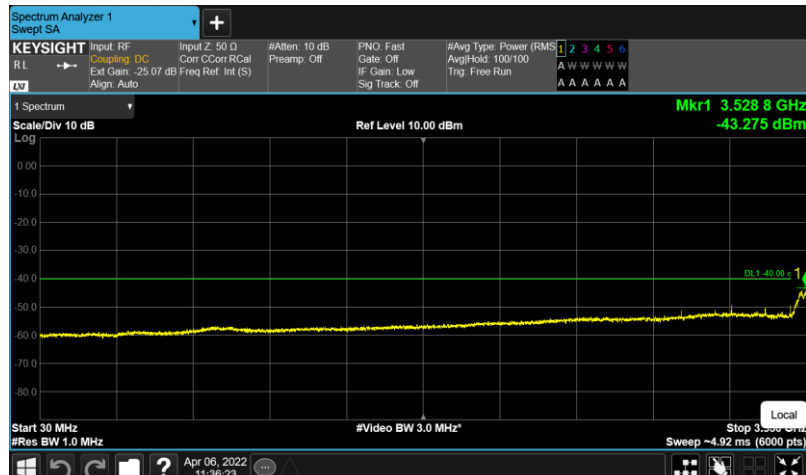

Band48-20MHz-64QAM-55990-TM3.1A-6000-40000

Band48-20MHz-64QAM-56640-E-TM3.1-30-3530

Band48-20MHz-64QAM-56640-E-TM3.1-3720-6000

Band48-20MHz-64QAM-56640-E-TM3.1-6000-40000

Band48-20MHz-QPSK-55340-E-TM1.1-30-3530