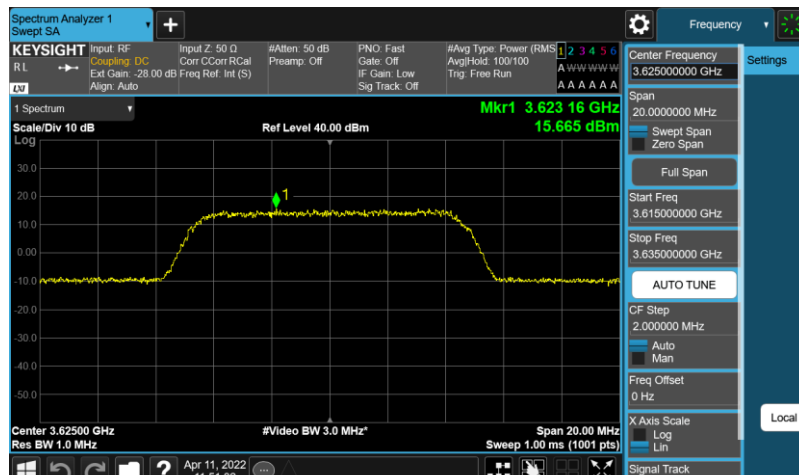

Test Graphs

Band48-10MHz-64QAM-55290-E-TM3.1

Band48-10MHz-64QAM-55990-E-TM3.1

Band48-10MHz-64QAM-56690-E-TM3.1

Band48-10MHz-QPSK-55290-E-TM1.1

Band48-10MHz-QPSK-55990-E-TM1.1

Band48-10MHz-QPSK-56690-E-TM1.1