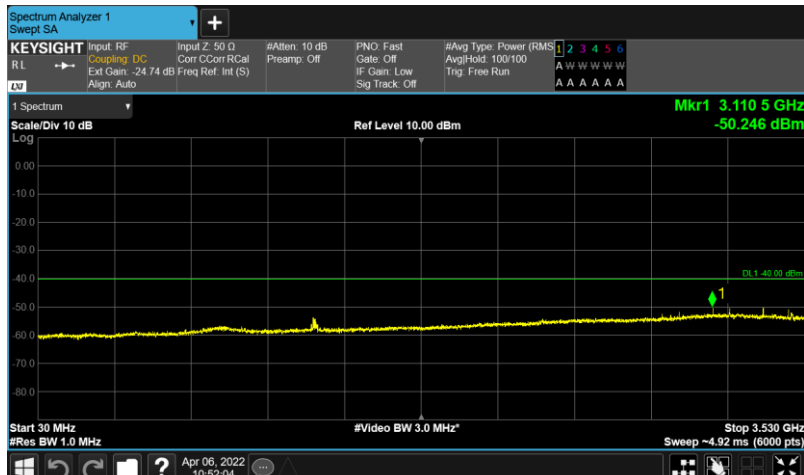

Test Graphs

Band48-10MHz-64QAM-55990-E-TM3.1-30-3530

Band48-10MHz-64QAM-55990-E-TM3.1-3720-6000

Band48-10MHz-64QAM-55990-E-TM3.1-6000-40000

Band48-10MHz-64QAM-56690-E-TM3.1-30-3530

Band48-10MHz-64QAM-56690-E-TM3.1-3720-6000