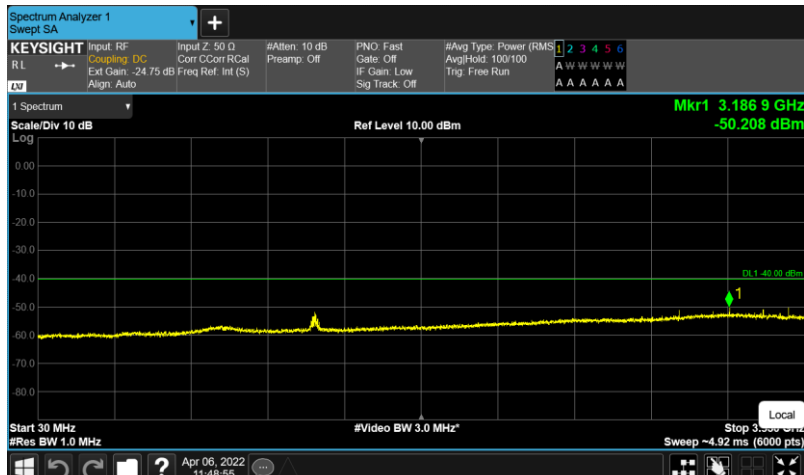

Band48-20MHz-QPSK-55990-E-TM1.1-30-3530