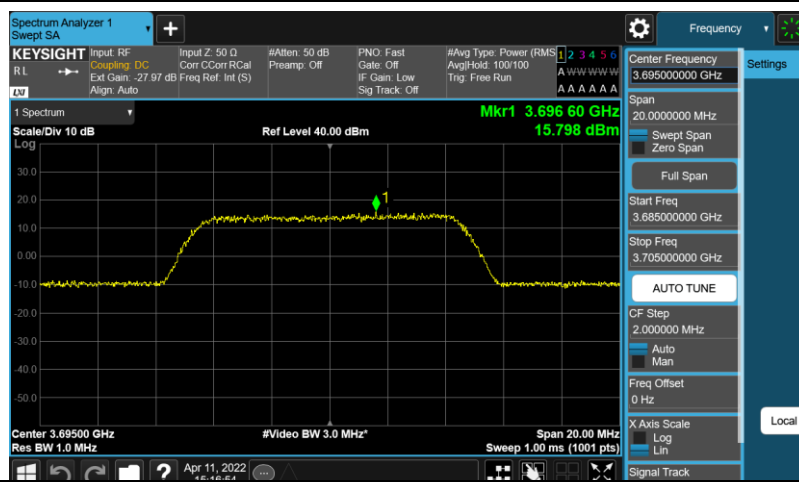

Test Graphs

Band48-10MHz-64QAM-55290-E-TM3.1

Band48-10MHz-64QAM-55990-E-TM3.1

Band48-10MHz-64QAM-56690-E-TM3.1

Band48-10MHz-QPSK-55290-E-TM1.1

Band48-10MHz-QPSK-55990-E-TM1.1

Band48-10MHz-QPSK-56690-E-TM1.1