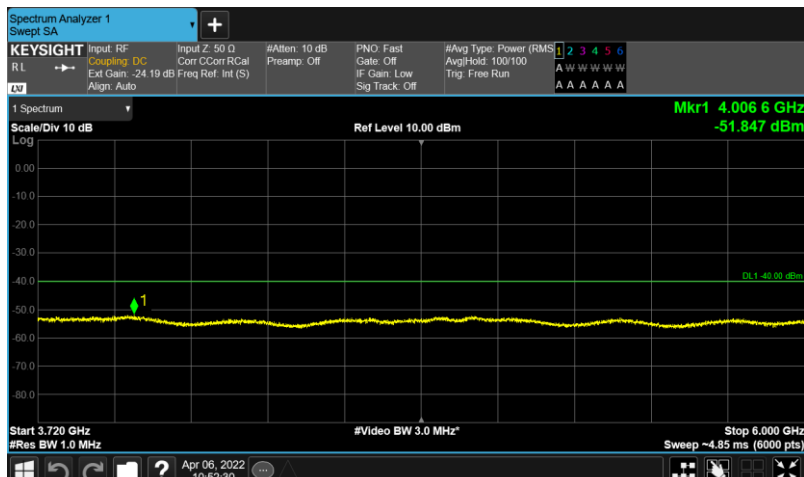

Test Graphs

Band48-10MHz-64QAM-55990-E-TM3.1-30-3530

Band48-10MHz-64QAM-55990-E-TM3.1-3720-6000

Band48-10MHz-64QAM-55990-E-TM3.1-6000-40000

Band48-10MHz-64QAM-56690-E-TM3.1-30-3530

Band48-10MHz-64QAM-56690-E-TM3.1-3720-6000