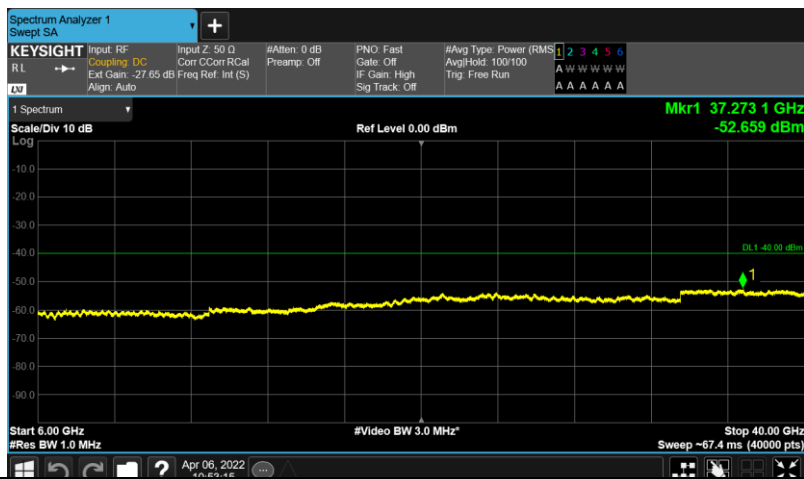

Test Graphs

Band48-10MHz-64QAM-55990-E-TM3.1-30-3530

Band48-10MHz-64QAM-55990-E-TM3.1-3720-6000

Band48-10MHz-64QAM-55990-E-TM3.1-6000-40000

Band48-10MHz-64QAM-56690-E-TM3.1-30-3530

Band48-10MHz-64QAM-56690-E-TM3.1-3720-6000