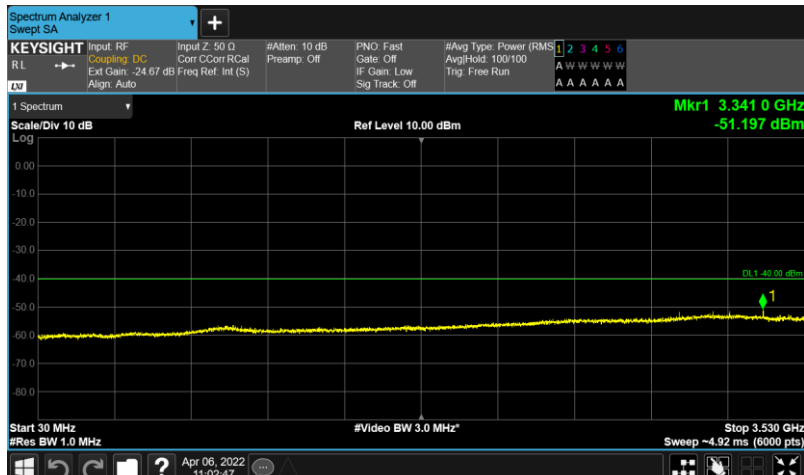

Test Graphs

Band48-10MHz-64QAM-55990-E-TM3.1-30-3530

Band48-10MHz-64QAM-55990-E-TM3.1-3720-6000

Band48-10MHz-64QAM-55990-E-TM3.1-6000-40000

Band48-10MHz-64QAM-56690-E-TM3.1-30-3530

Band48-10MHz-64QAM-56690-E-TM3.1-3720-6000