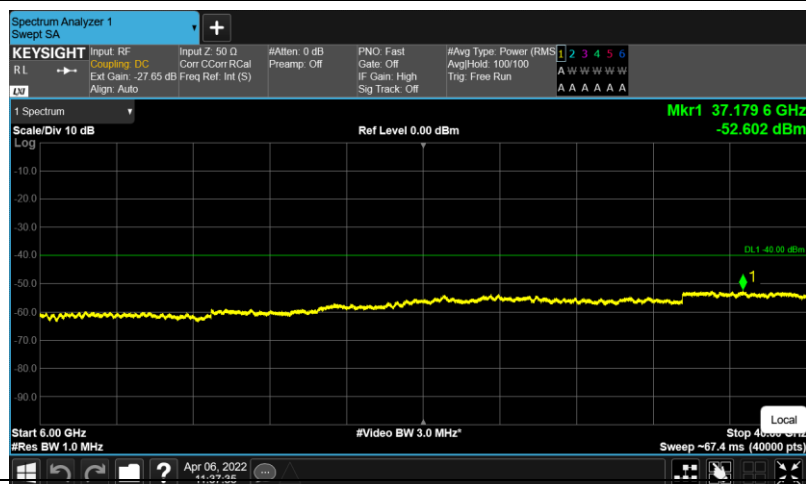

Band48-20MHz-QPSK-55340-E-TM1.1-6000-40000