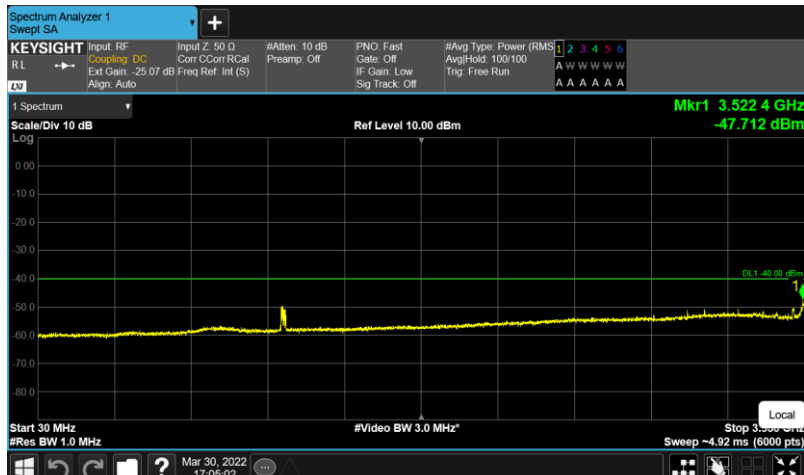

Band48-10MHz-QPSK-55290-E-TM1.1-30-3530