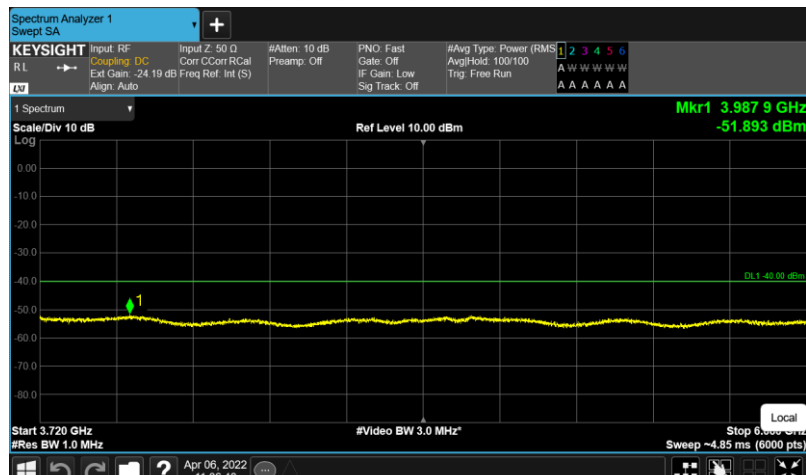

Band48-20MHz-QPSK-55340-E-TM1.1-3720-6000