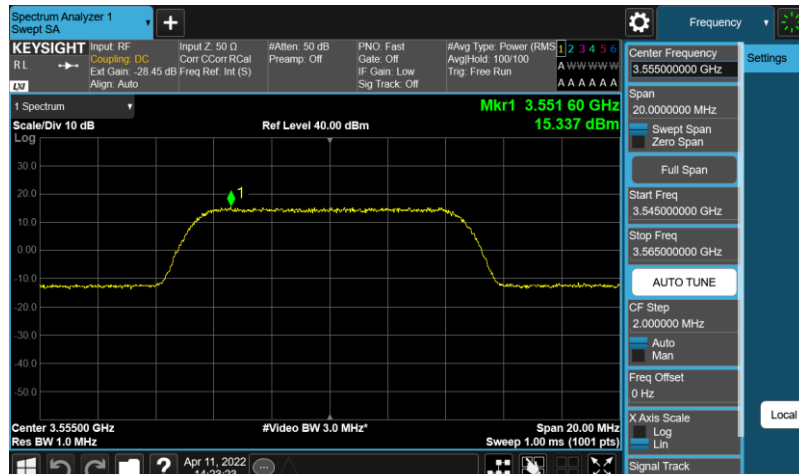

Test Graphs

Band48-10MHz-64QAM-55290-E-TM3.1