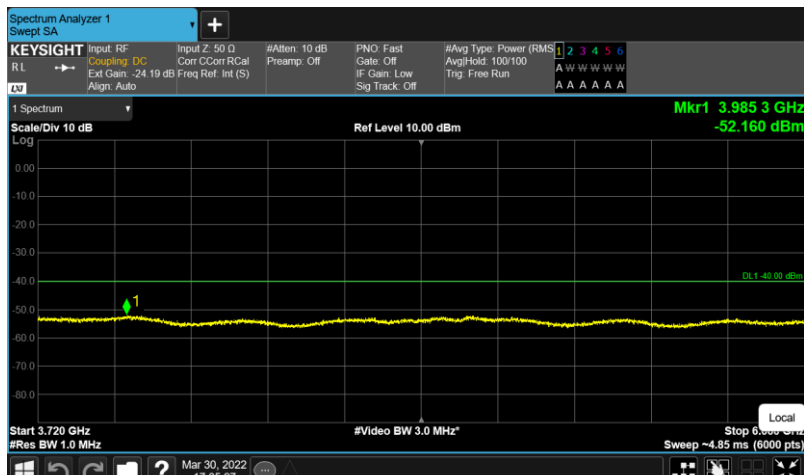

Band48-10MHz-QPSK-55290-E-TM1.1-3720-6000