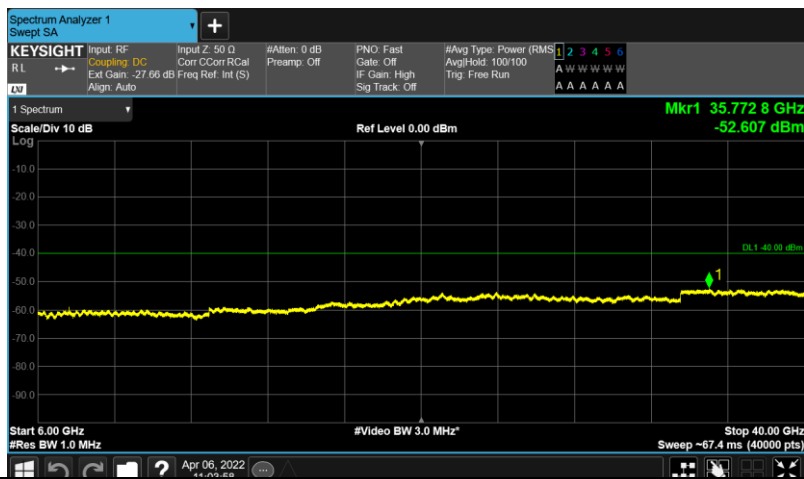

Band48-10MHz-64QAM-56690-E-TM3.1-6000-40000