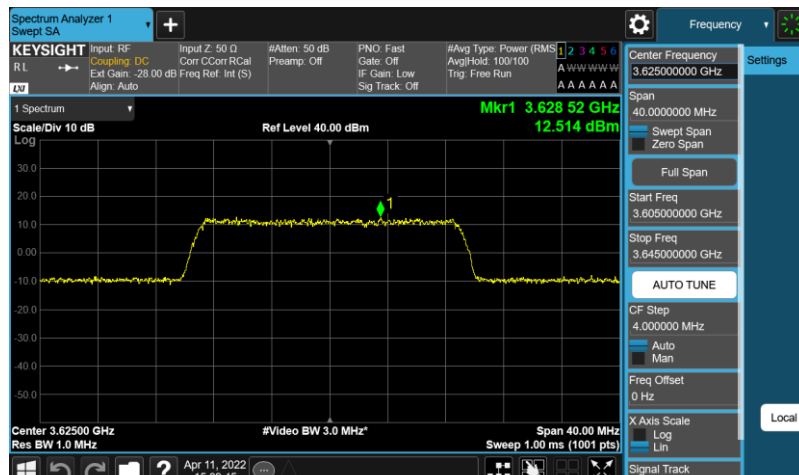

Band48-20MHz-64QAM-55990-E-TM3.1