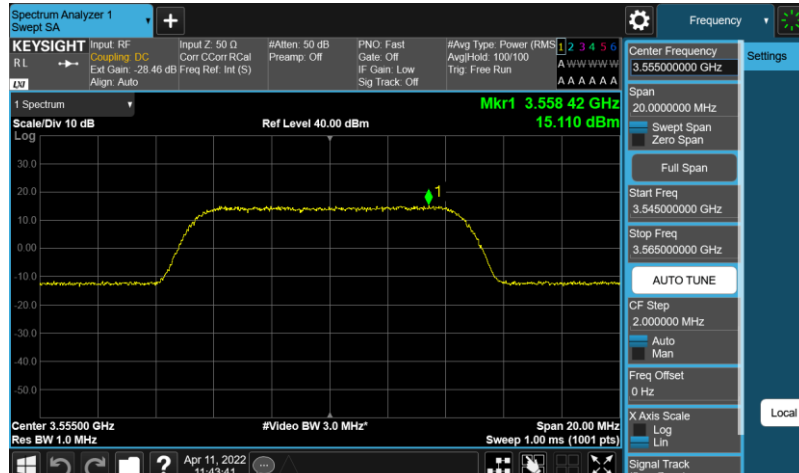

Test Graphs

Band48-10MHz-64QAM-55290-E-TM3.1

Band48-10MHz-64QAM-55990-E-TM3.1

Band48-10MHz-64QAM-56690-E-TM3.1

Band48-10MHz-QPSK-55290-E-TM1.1

Band48-10MHz-QPSK-55990-E-TM1.1

Band48-10MHz-QPSK-56690-E-TM1.1