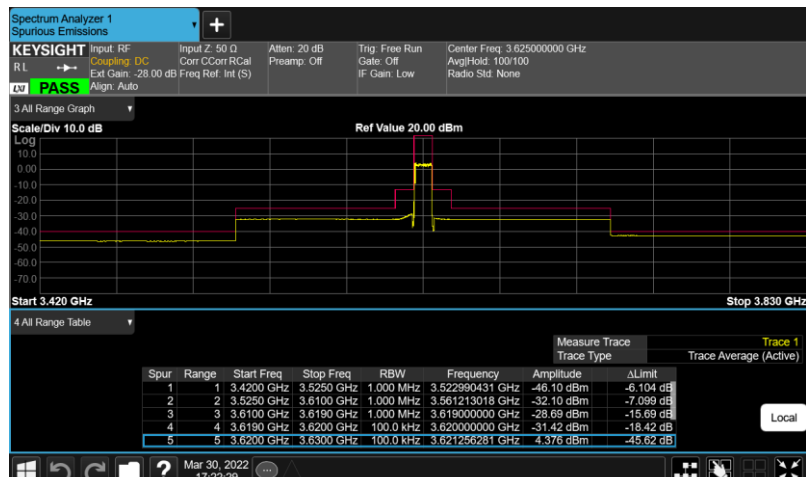

Band48-10MHz-QPSK-55990-E-TM1.1