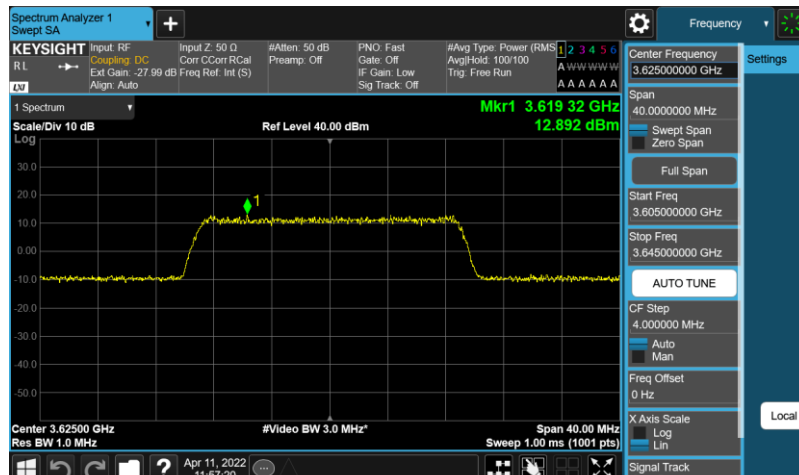

Band48-20MHz-64QAM-55340-E-TM3.1

Band48-20MHz-64QAM-55990-E-TM3.1

Band48-20MHz-64QAM-56640-E-TM3.1

Band48-20MHz-QPSK-55340-E-TM1.1

Band48-20MHz-QPSK-55990-E-TM1.1

Band48-20MHz-QPSK-56640-E-TM1.1

Appendix C: 26dB Bandwidth and Occupied Bandwidth