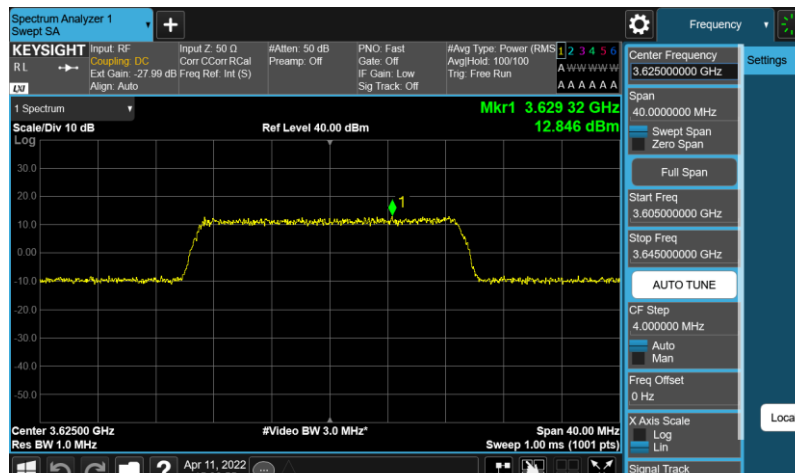

Band48-20MHz-64QAM-55990-E-TM3.1