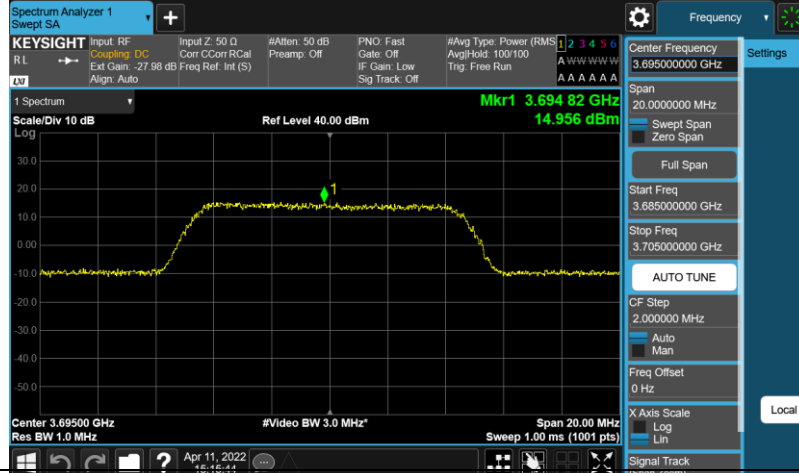

Test Graphs

Band48-10MHz-64QAM-55290-E-TM3.1

Band48-10MHz-64QAM-55990-E-TM3.1

Band48-10MHz-64QAM-56690-E-TM3.1

Band48-10MHz-QPSK-55290-E-TM1.1

Band48-10MHz-QPSK-55990-E-TM1.1

Band48-10MHz-QPSK-56690-E-TM1.1