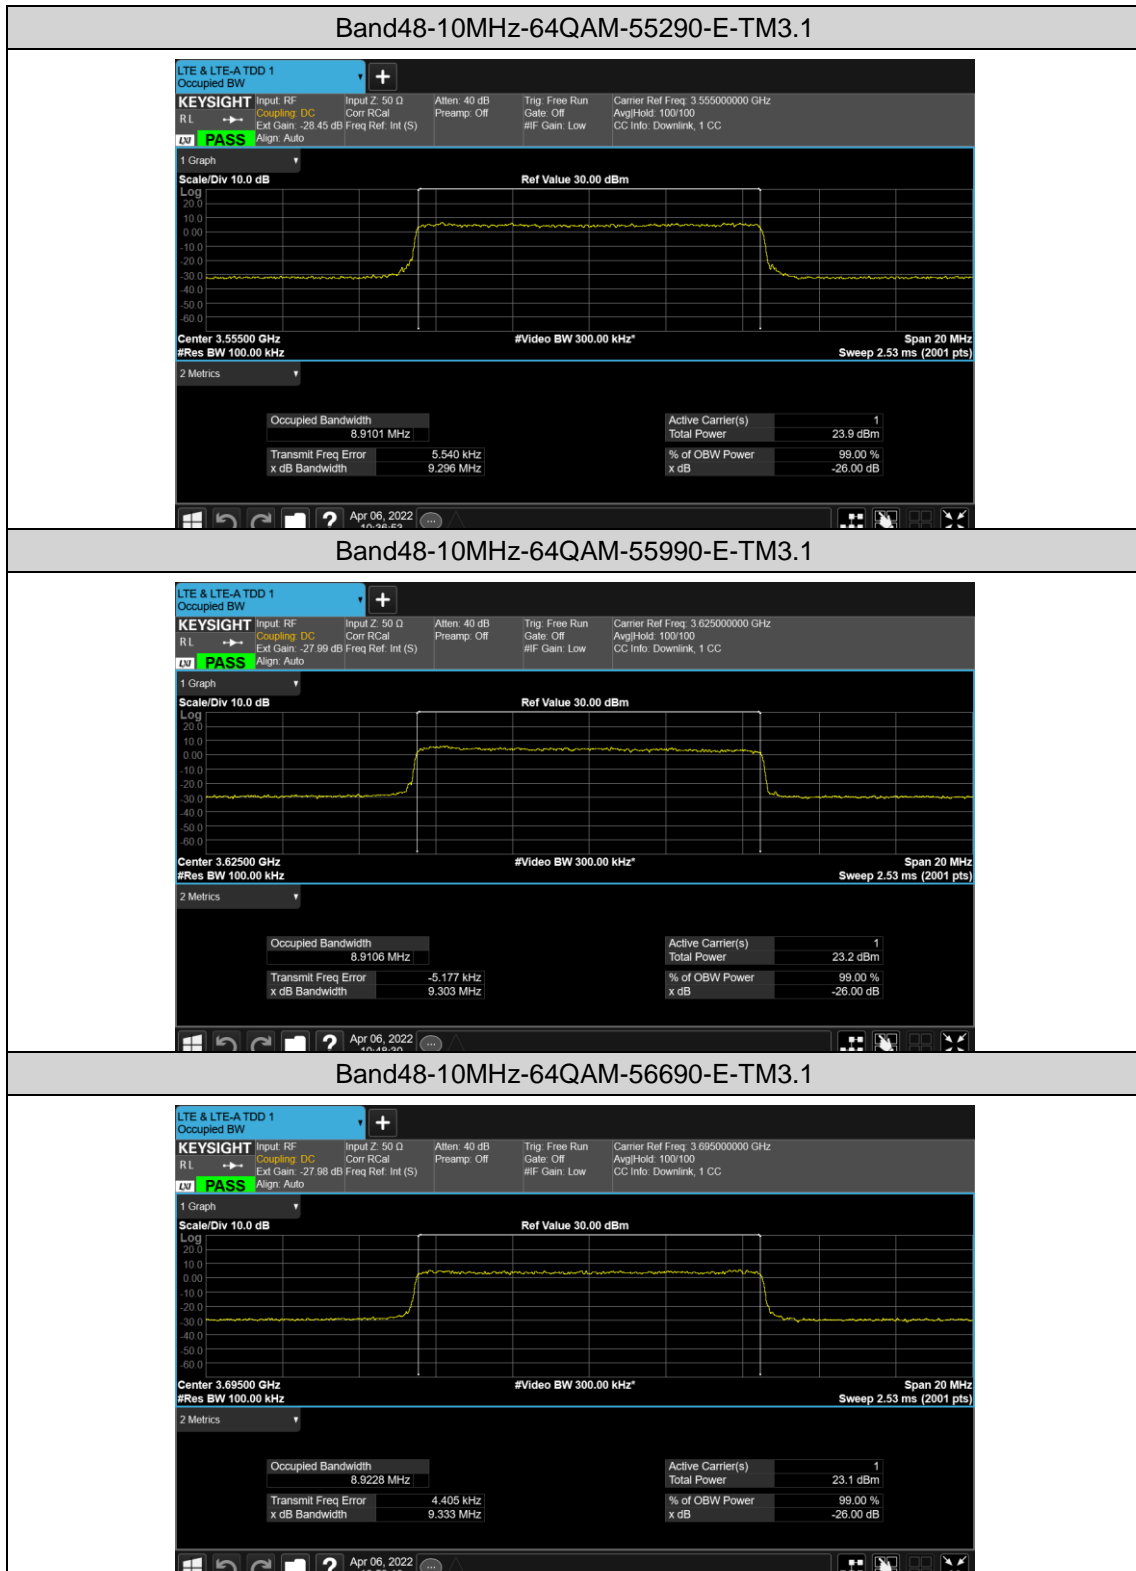

Test Graphs