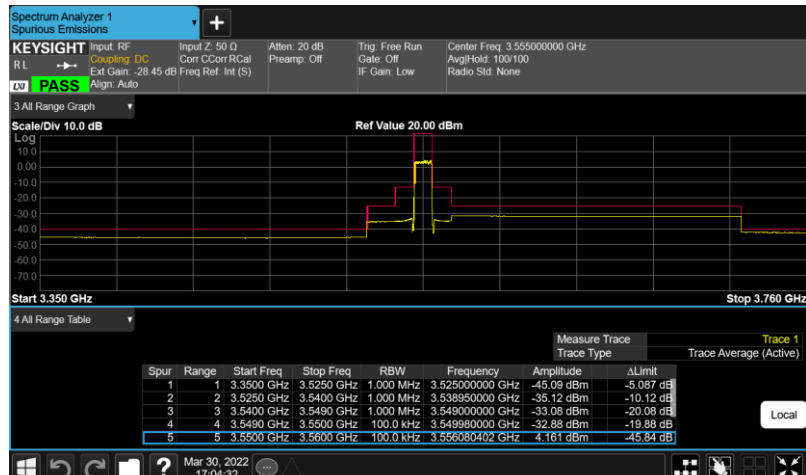

Band48-10MHz-QPSK-55290-E-TM1.1