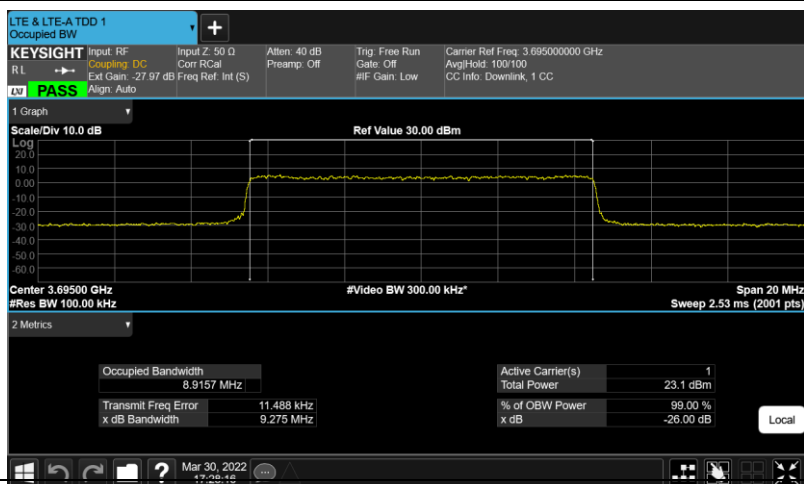

Test Graphs

Band48-10MHz-QPSK-55290-E-TM1.1

Band48-10MHz-QPSK-55990-E-TM1.1

Band48-10MHz-QPSK-56690-E-TM1.1

Band48-20MHz-64QAM-55340-E-TM3.1

Band48-20MHz-64QAM-55990-E-TM3.1

Band48-20MHz-64QAM-56640-E-TM3.1