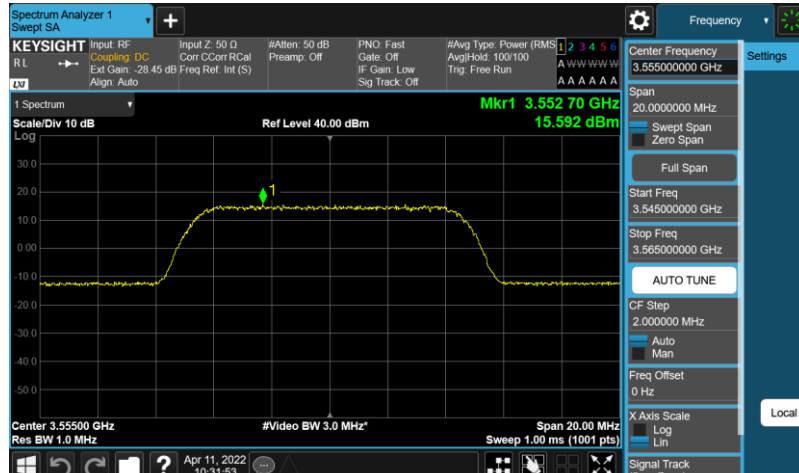

Test Graphs

Band48-10MHz-64QAM-55290-E-TM3.1

Band48-10MHz-64QAM-55990-E-TM3.1

Band48-10MHz-64QAM-56690-E-TM3.1

Band48-10MHz-QPSK-55290-E-TM1.1

Band48-10MHz-QPSK-55990-E-TM1.1

Band48-10MHz-QPSK-56690-E-TM1.1