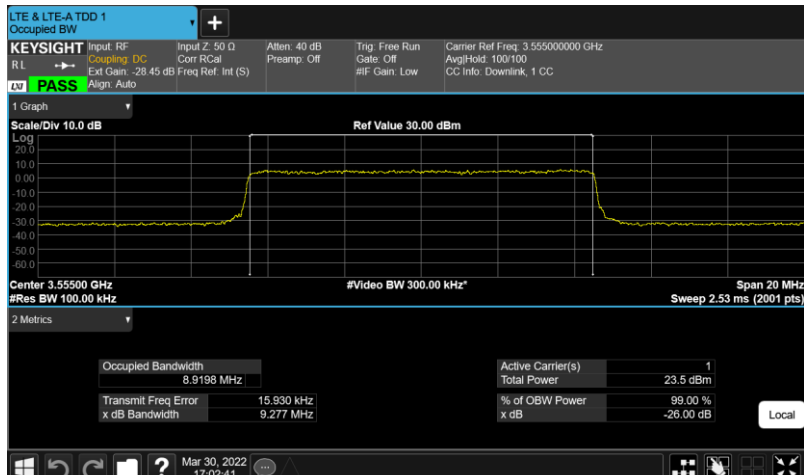

Band48-10MHz-QPSK-55290-E-TM1.1