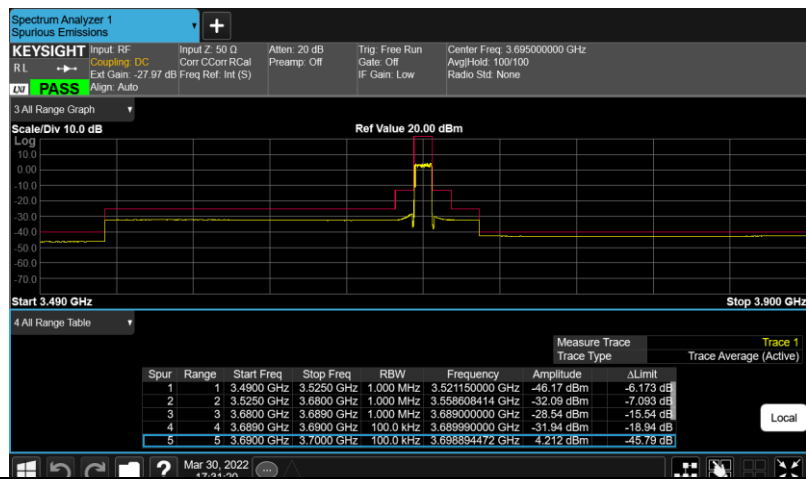

Test Graphs

Band48-10MHz-QPSK-55290-E-TM1.1

Band48-10MHz-QPSK-55990-E-TM1.1

Band48-10MHz-QPSK-56690-E-TM1.1

Band48-20MHz-64QAM-55340-E-TM3.1

Band48-20MHz-64QAM-55990-E-TM3.1

Band48-20MHz-64QAM-56640-E-TM3.1