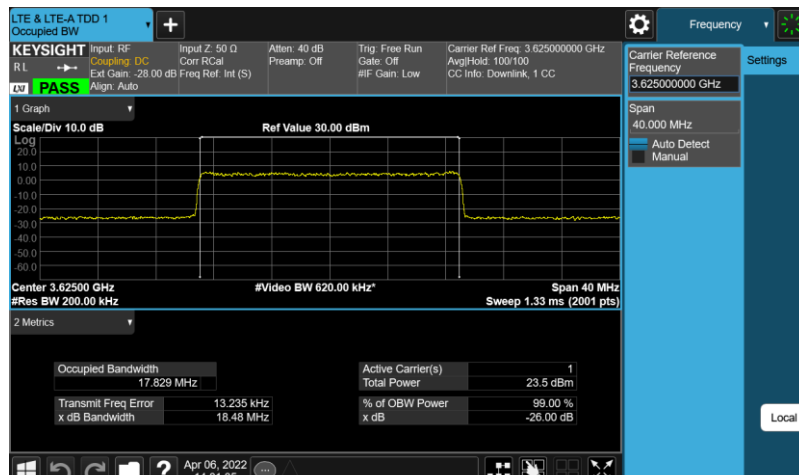

Test Graphs

Band48-10MHz-QPSK-55290-E-TM1.1

Band48-10MHz-QPSK-55990-E-TM1.1

Band48-10MHz-QPSK-56690-E-TM1.1

Band48-20MHz-64QAM-55340-E-TM3.1

Band48-20MHz-64QAM-55990-E-TM3.1

Band48-20MHz-64QAM-56640-E-TM3.1