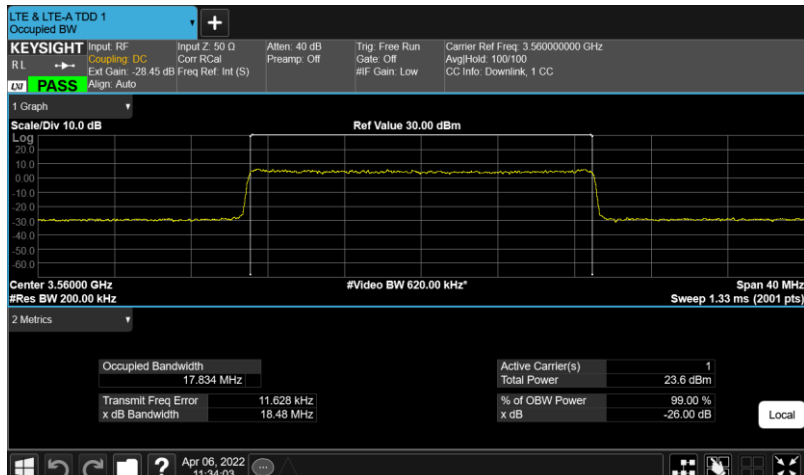

Band48-20MHz-QPSK-55340-E-TM1.1