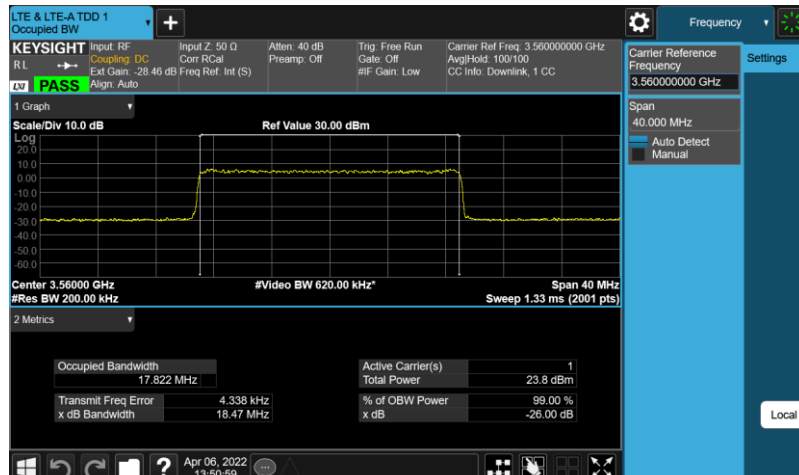

Test Graphs

Band48-10MHz-QPSK-55290-E-TM1.1

Band48-10MHz-QPSK-55990-E-TM1.1

Band48-10MHz-QPSK-56690-E-TM1.1

Band48-20MHz-64QAM-55340-E-TM3.1

Band48-20MHz-64QAM-55990-E-TM3.1

Band48-20MHz-64QAM-56640-E-TM3.1