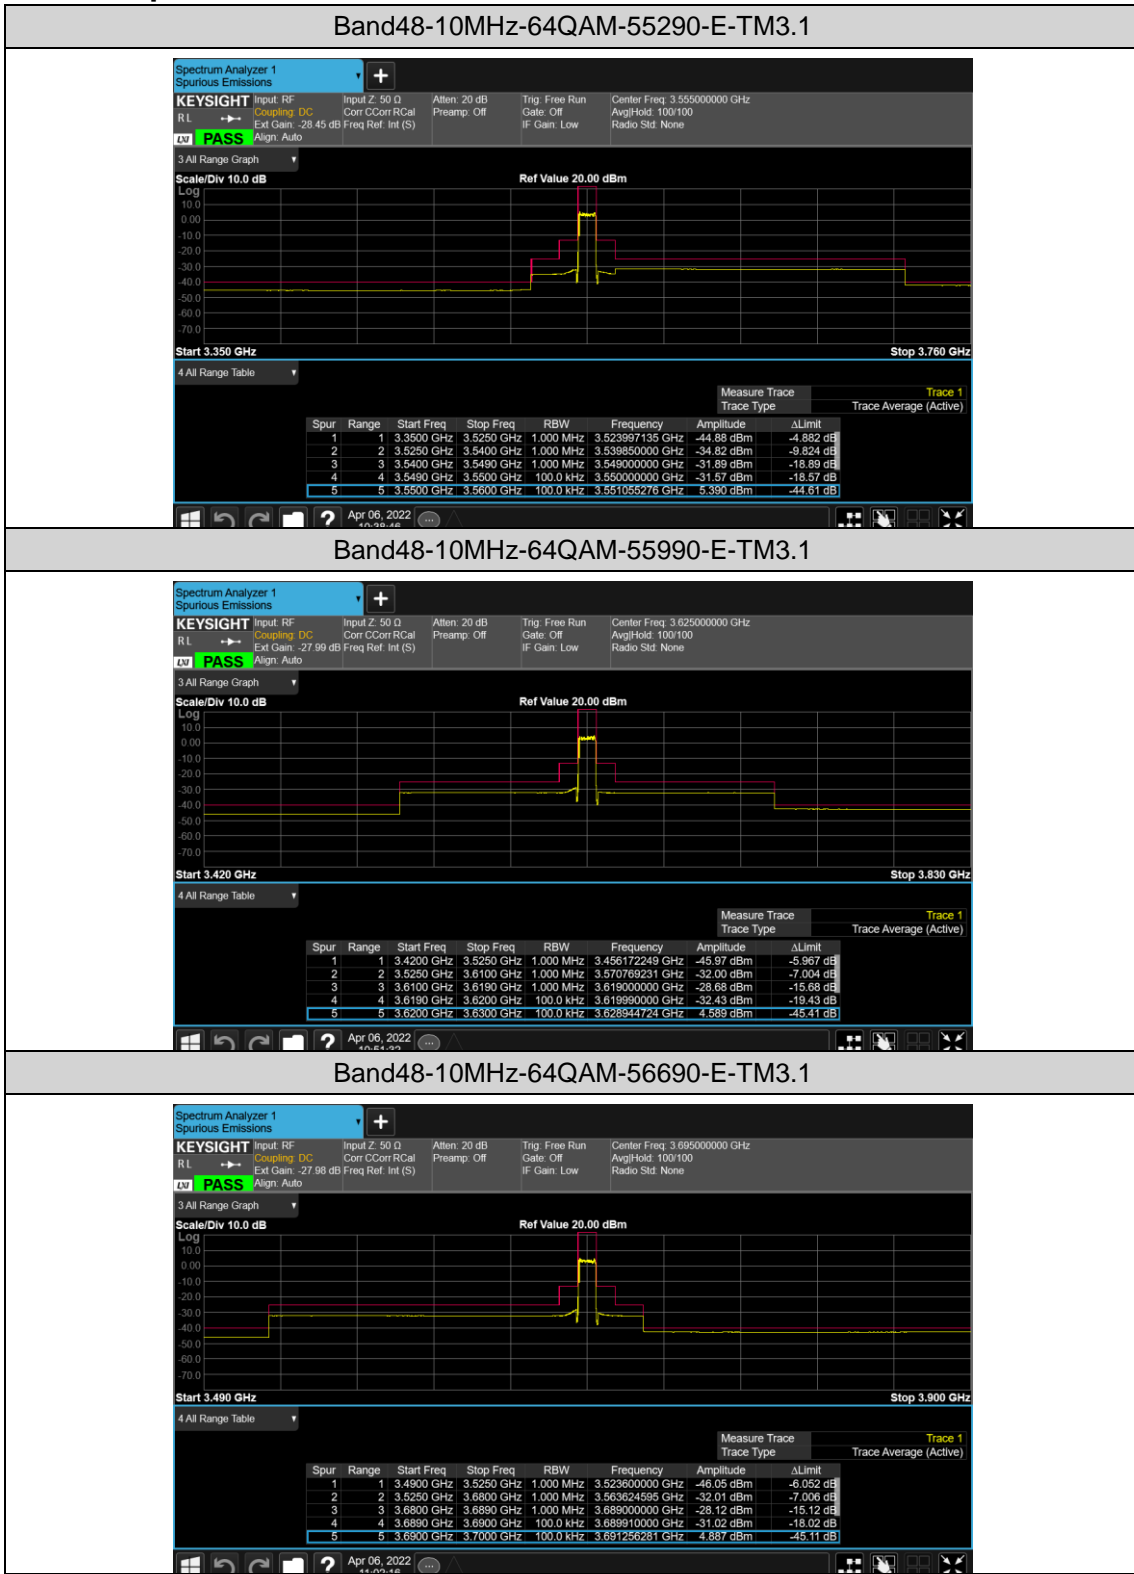

Test Graphs

Band48-10MHz-64QAM-55290-E-TM3.1

Band48-10MHz-64QAM-55990-E-TM3.1

Band48-10MHz-64QAM-56690-E-TM3.1

Band48-10MHz-QPSK-55290-E-TM1.1

Band48-10MHz-QPSK-55990-E-TM1.1

Band48-10MHz-QPSK-56690-E-TM1.1

Band48-20MHz-64QAM-55340-E-TM3.1

Band48-20MHz-64QAM-55990-E-TM3.1

Band48-20MHz-64QAM-56640-E-TM3.1

Band48-20MHz-QPSK-55340-E-TM1.1

Band48-20MHz-QPSK-55990-E-TM1.1

Band48-20MHz-QPSK-56640-E-TM1.1

Appendix F: Emission Mask

Test Graphs

Band48-10MHz-QPSK-55290-E-TM1.1

Band48-10MHz-QPSK-55990-E-TM1.1

Band48-10MHz-QPSK-56690-E-TM1.1

Band48-20MHz-64QAM-55340-E-TM3.1

Band48-20MHz-64QAM-55990-E-TM3.1

Band48-20MHz-64QAM-56640-E-TM3.1