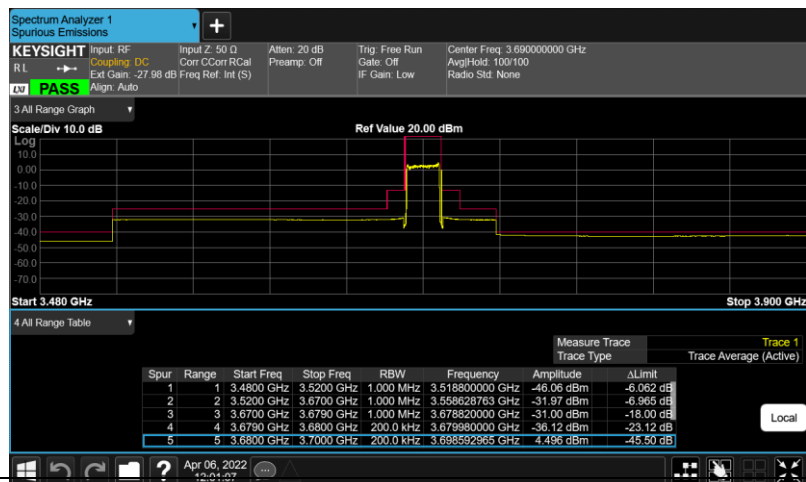

Band48-20MHz-QPSK-56640-E-TM1.1