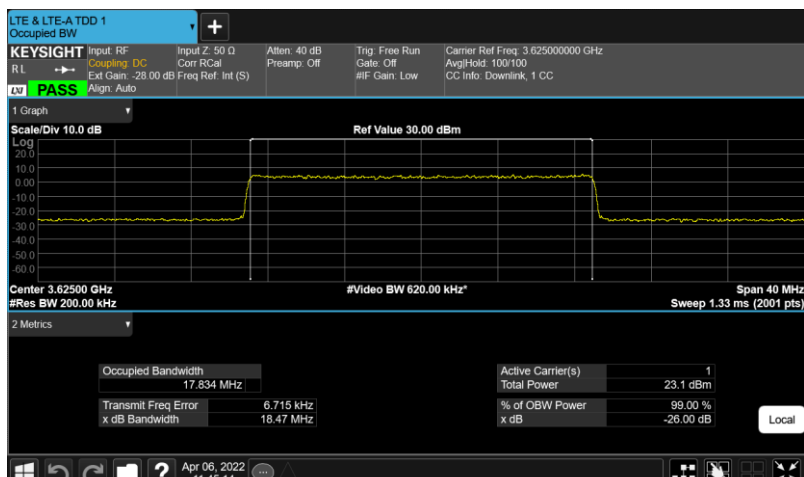

Band48-20MHz-QPSK-55990-E-TM1.1