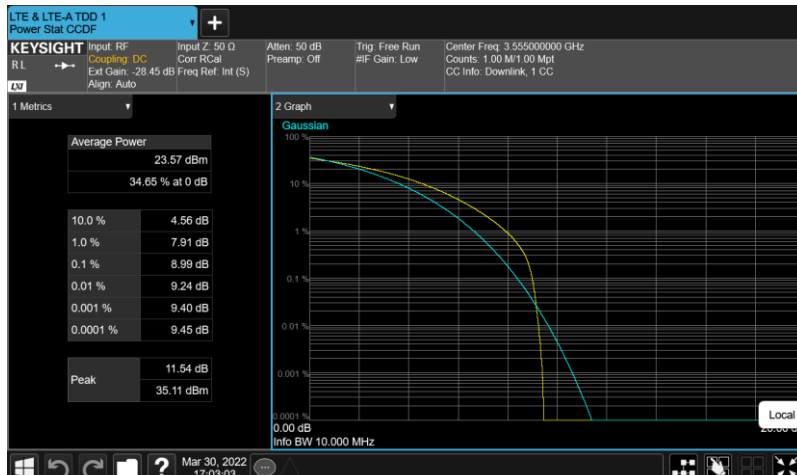

Test Graphs

Band48-10MHz-64QAM-55290-E-TM3.1

Band48-10MHz-64QAM-55990-E-TM3.1

Band48-10MHz-64QAM-56690-E-TM3.1

Band48-10MHz-QPSK-55290-E-TM1.1

Band48-10MHz-QPSK-55990-E-TM1.1

Band48-10MHz-QPSK-56690-E-TM1.1