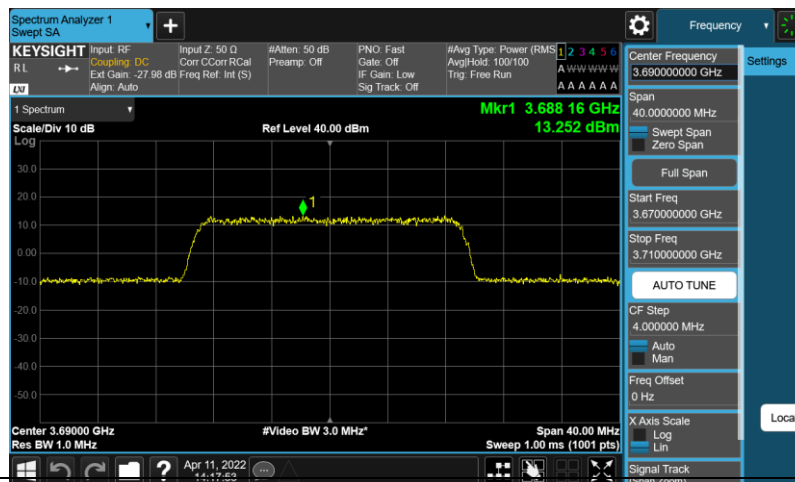

Band48-20MHz-64QAM-56640-E-TM3.1