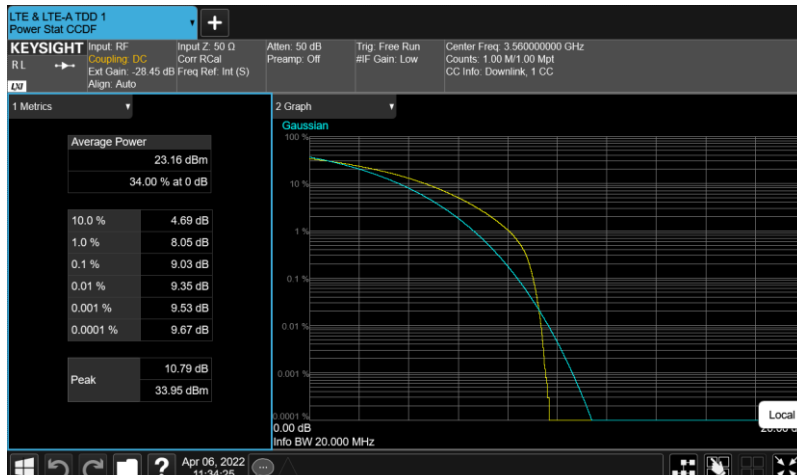

Band48-20MHz-64QAM-55340-E-TM3.1

Band48-20MHz-64QAM-55990-E-TM3.1

Band48-20MHz-64QAM-56640-E-TM3.1

Band48-20MHz-QPSK-55340-E-TM1.1

Band48-20MHz-QPSK-55990-E-TM1.1

Band48-20MHz-QPSK-56640-E-TM1.1

Appendix F: Emission Mask