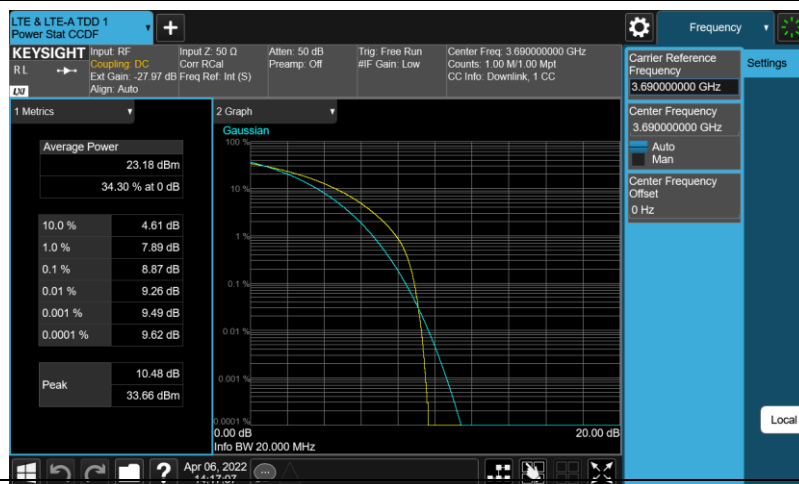

Band48-20MHz-64QAM-56640-E-TM3.1