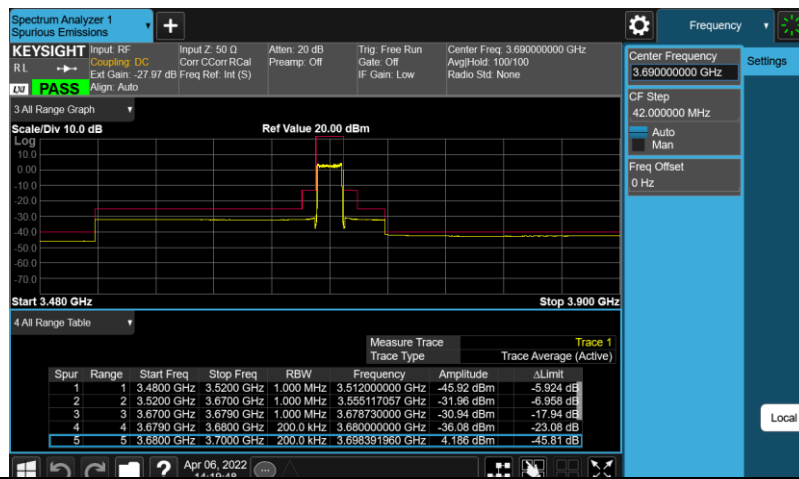

Test Graphs

Band48-10MHz-QPSK-55290-E-TM1.1

Band48-10MHz-QPSK-55990-E-TM1.1

Band48-10MHz-QPSK-56690-E-TM1.1

Band48-20MHz-64QAM-55340-E-TM3.1

Band48-20MHz-64QAM-55990-E-TM3.1

Band48-20MHz-64QAM-56640-E-TM3.1