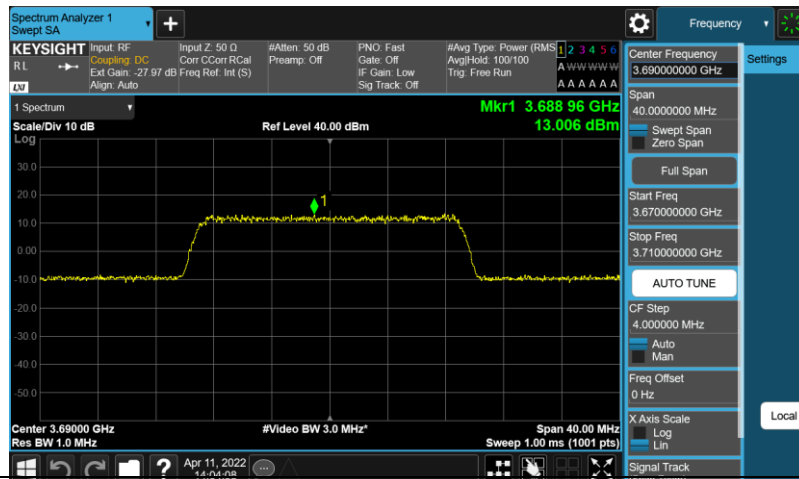

Band48-20MHz-64QAM-55340-E-TM3.1

Band48-20MHz-64QAM-55990-E-TM3.1

Band48-20MHz-64QAM-56640-E-TM3.1

Band48-20MHz-QPSK-55340-E-TM1.1

Band48-20MHz-QPSK-55990-E-TM1.1

Band48-20MHz-QPSK-56640-E-TM1.1

Appendix C: 26dB Bandwidth and Occupied Bandwidth