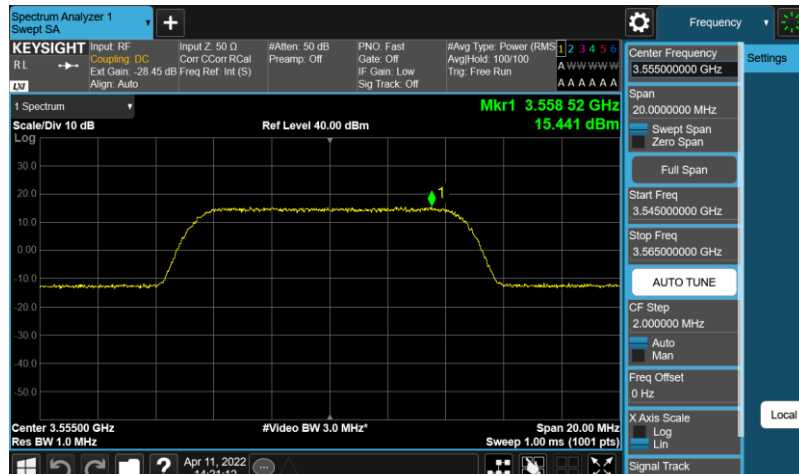

Test Graphs

Band48-10MHz-64QAM-55290-E-TM3.1