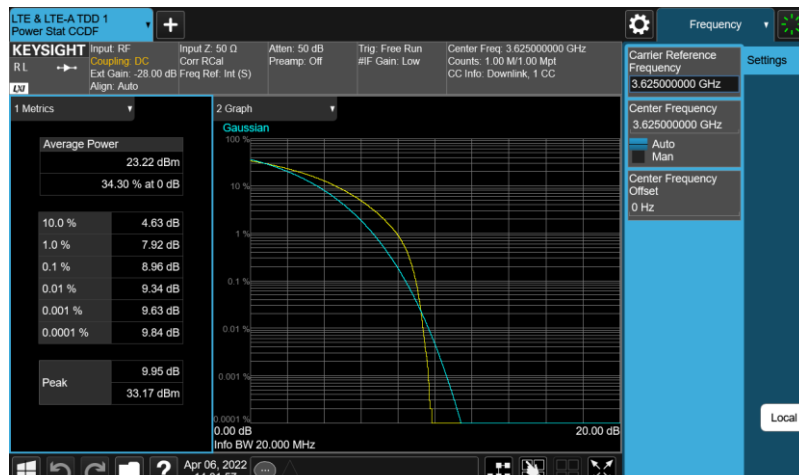

Band48-20MHz-64QAM-55990-E-TM3.1