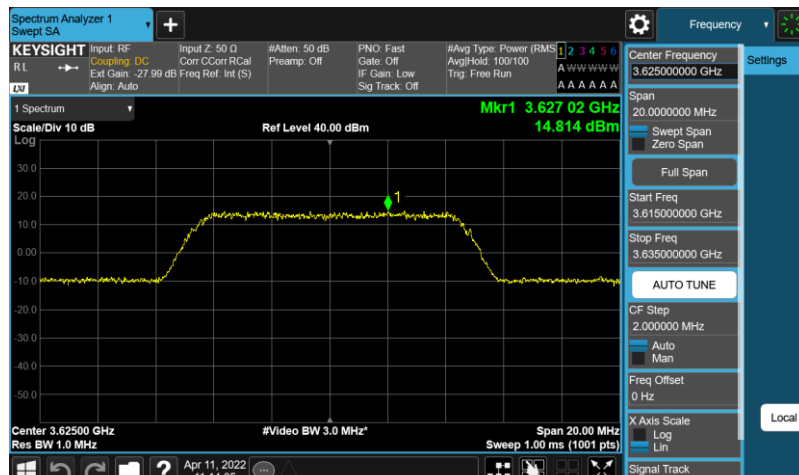

Test Graphs

Band48-10MHz-64QAM-55290-E-TM3.1

Band48-10MHz-64QAM-55990-E-TM3.1

Band48-10MHz-64QAM-56690-E-TM3.1

Band48-10MHz-QPSK-55290-E-TM1.1

Band48-10MHz-QPSK-55990-E-TM1.1

Band48-10MHz-QPSK-56690-E-TM1.1