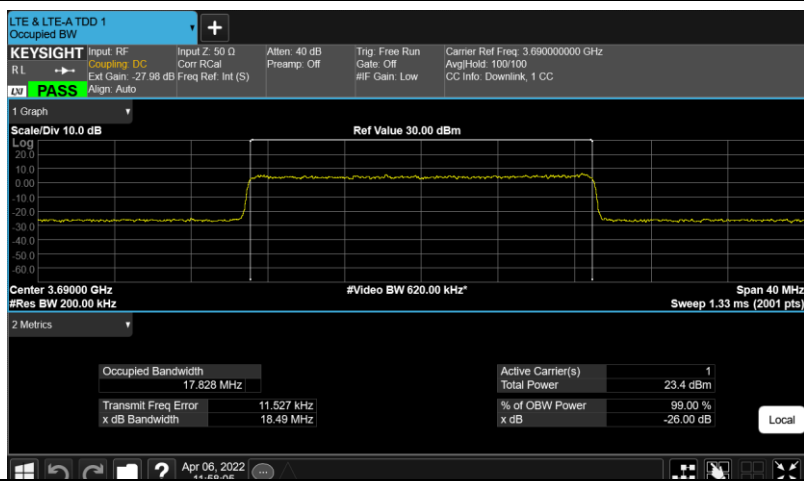

Band48-20MHz-QPSK-56640-E-TM1.1