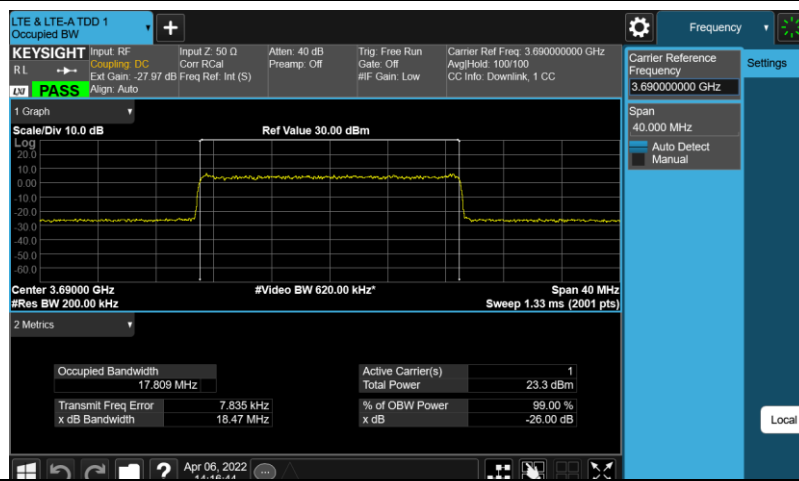

Test Graphs

Band48-10MHz-QPSK-55290-E-TM1.1

Band48-10MHz-QPSK-55990-E-TM1.1

Band48-10MHz-QPSK-56690-E-TM1.1

Band48-20MHz-64QAM-55340-E-TM3.1

Band48-20MHz-64QAM-55990-E-TM3.1

Band48-20MHz-64QAM-56640-E-TM3.1