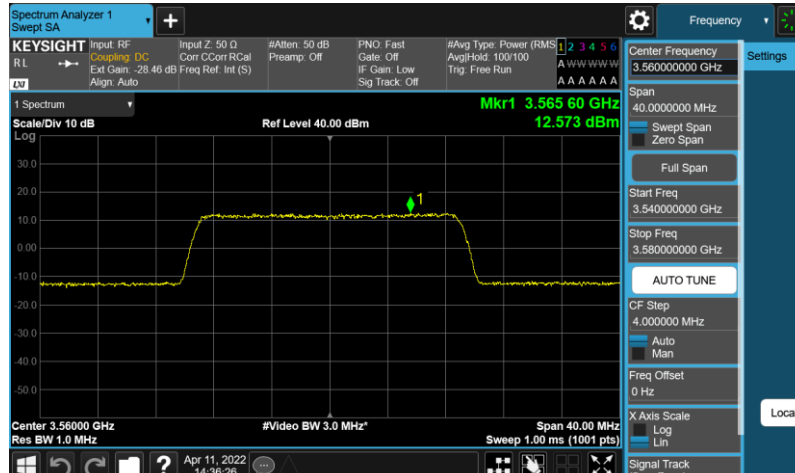

Band48-20MHz-64QAM-55340-E-TM3.1