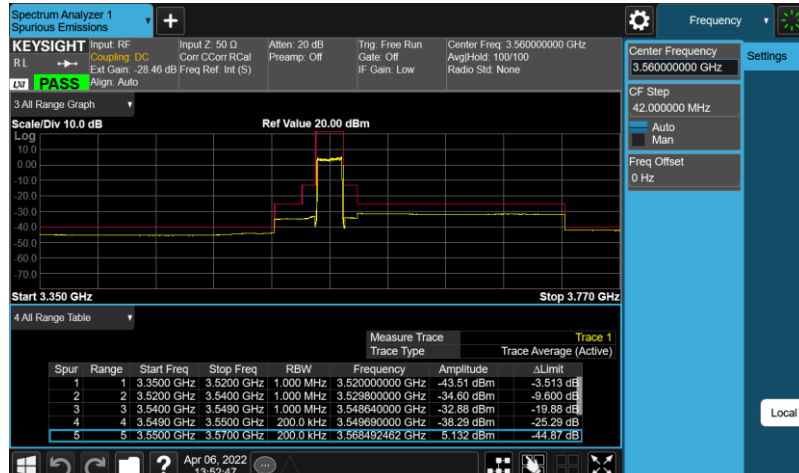

Test Graphs

Band48-10MHz-QPSK-55290-E-TM1.1

Band48-10MHz-QPSK-55990-E-TM1.1

Band48-10MHz-QPSK-56690-E-TM1.1

Band48-20MHz-64QAM-55340-E-TM3.1

Band48-20MHz-64QAM-55990-E-TM3.1

Band48-20MHz-64QAM-56640-E-TM3.1