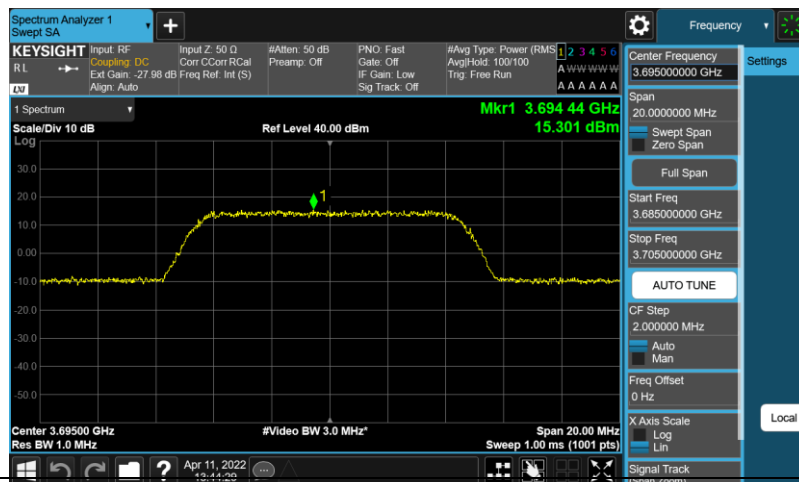

Test Graphs

Band48-10MHz-64QAM-55290-E-TM3.1

Band48-10MHz-64QAM-55990-E-TM3.1

Band48-10MHz-64QAM-56690-E-TM3.1

Band48-10MHz-QPSK-55290-E-TM1.1

Band48-10MHz-QPSK-55990-E-TM1.1

Band48-10MHz-QPSK-56690-E-TM1.1