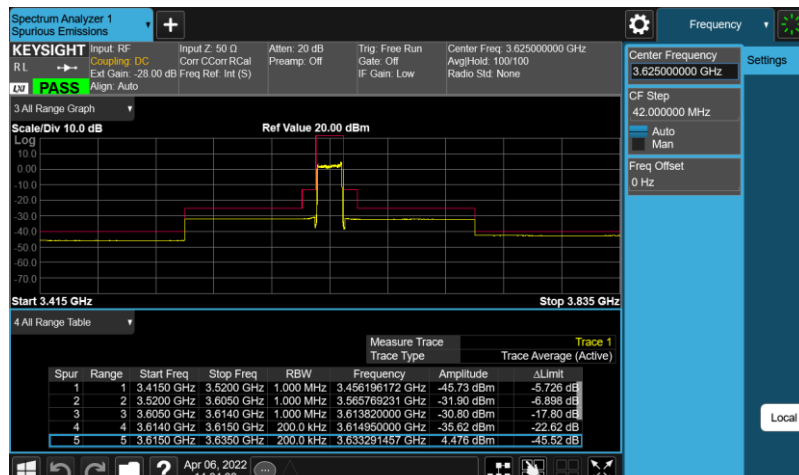

Test Graphs

Band48-10MHz-QPSK-55290-E-TM1.1

Band48-10MHz-QPSK-55990-E-TM1.1

Band48-10MHz-QPSK-56690-E-TM1.1

Band48-20MHz-64QAM-55340-E-TM3.1

Band48-20MHz-64QAM-55990-E-TM3.1

Band48-20MHz-64QAM-56640-E-TM3.1