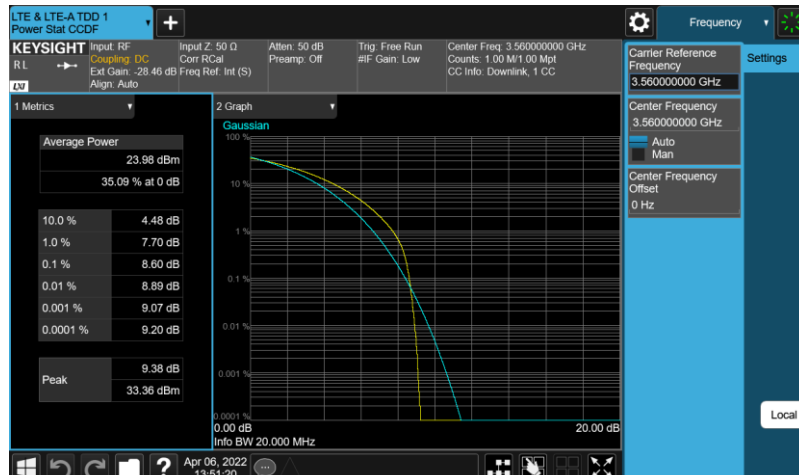

Band48-20MHz-64QAM-55340-E-TM3.1