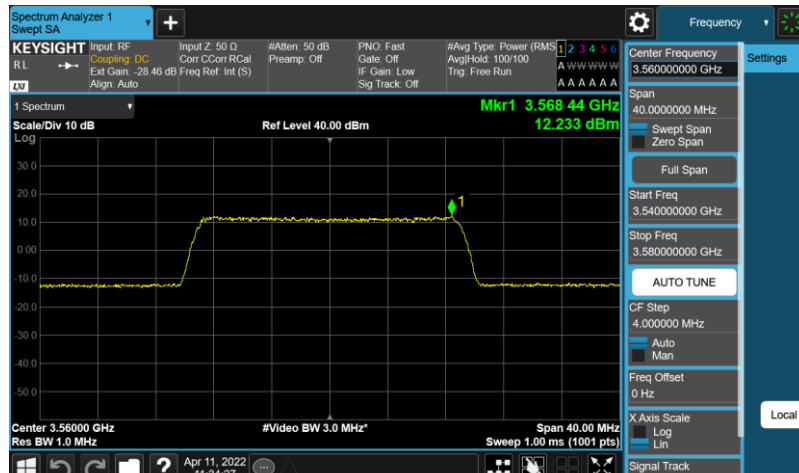

Band48-20MHz-64QAM-55340-E-TM3.1

Band48-20MHz-64QAM-55990-E-TM3.1

Band48-20MHz-64QAM-56640-E-TM3.1

Band48-20MHz-QPSK-55340-E-TM1.1

Band48-20MHz-QPSK-55990-E-TM1.1

Band48-20MHz-QPSK-56640-E-TM1.1

Appendix C: 26dB Bandwidth and Occupied Bandwidth