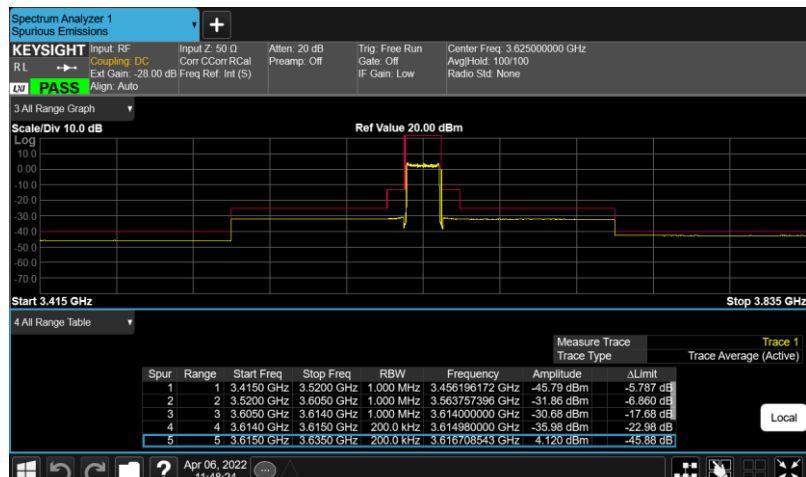

Band48-20MHz-QPSK-55990-E-TM1.1