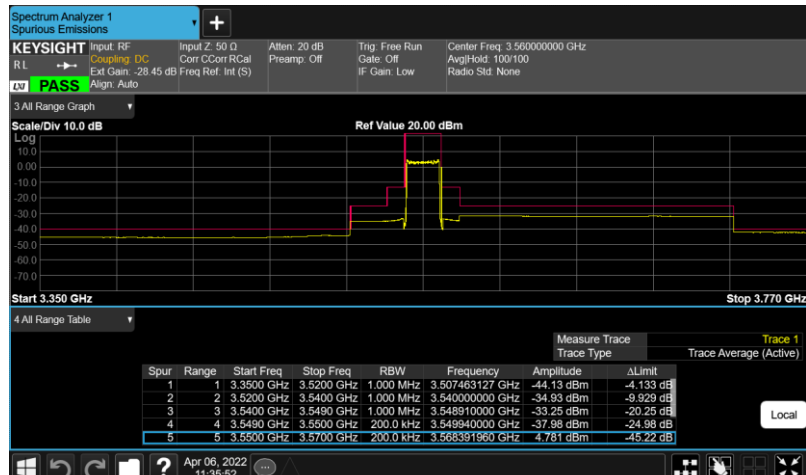

Band48-20MHz-QPSK-55340-E-TM1.1