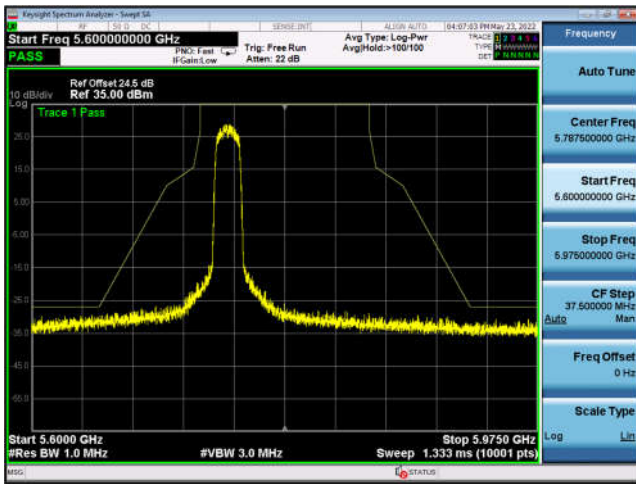

U-NII-3 ,802.11ax-HE20, 5745MHz, Ant3