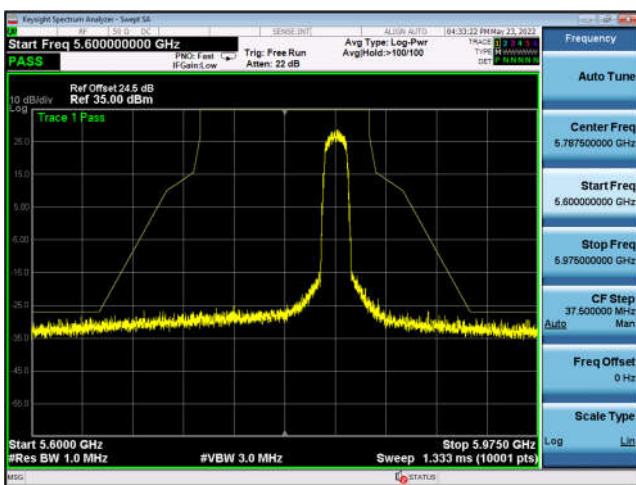

U-NII-3 ,802.11ax-HE80, 5775MHz, Ant2

U-NII-3 ,802.11a, 5745MHz, Ant3

U-NII-3 ,802.11a, 5745MHz, Ant3

U-NII-3 ,802.11a, 5785MHz, Ant3

U-NII-3 ,802.11a, 5785MHz, Ant3

U-NII-3 ,802.11a, 5825MHz, Ant3

U-NII-3 ,802.11a, 5825MHz, Ant3