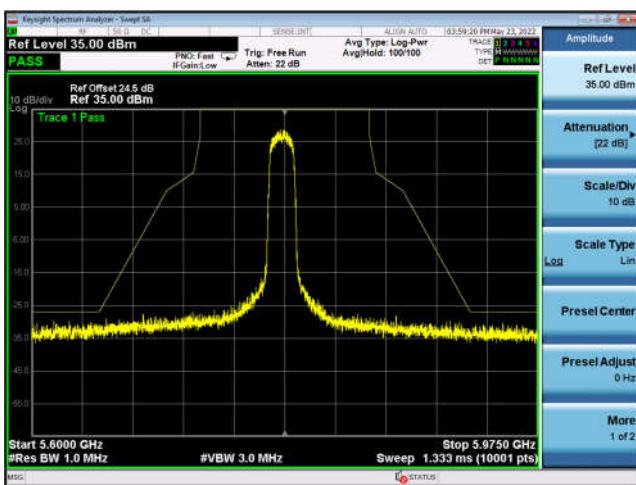

U-NII-3 ,802.11ax-HE20, 5785MHz, Ant3