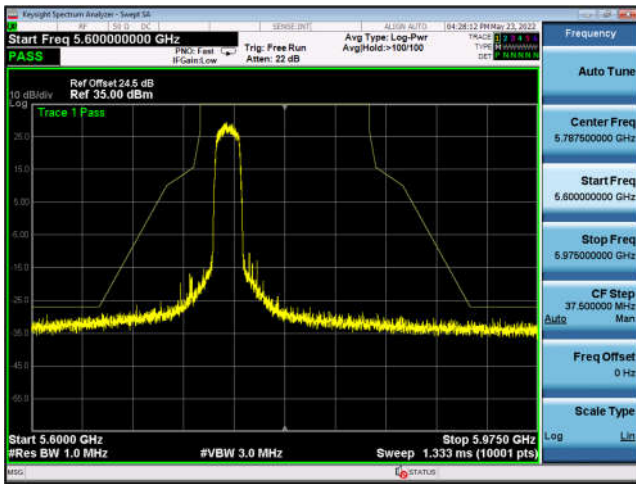

U-NII-3 ,802.11n-HT20, 5745MHz, Ant3