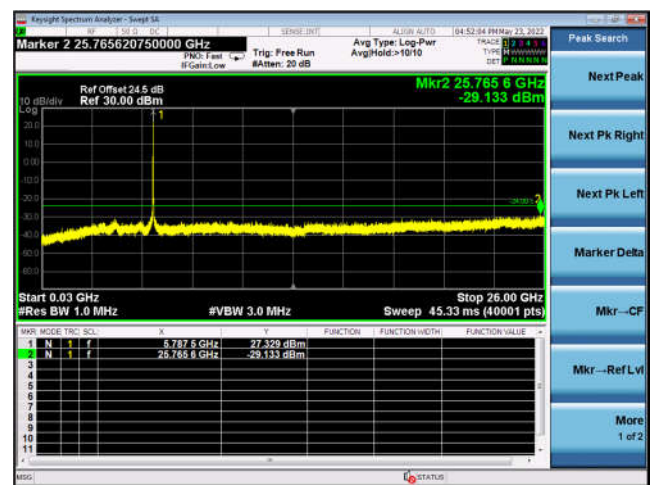

U-NII-3 ,802.11ac-VHT20, 5745MHz, Ant3

U-NII-3 ,802.11ac-VHT20, 5745MHz, Ant3

U-NII-3 ,802.11ac-VHT20, 5785MHz, Ant3

U-NII-3 ,802.11ac-VHT20, 5785MHz, Ant3

U-NII-3 ,802.11ac-VHT20, 5825MHz, Ant3

U-NII-3 ,802.11ac-VHT20, 5825MHz, Ant3