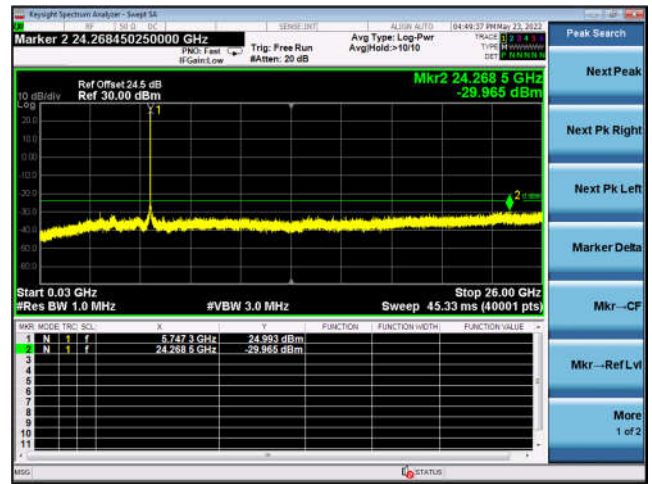

U-NII-3 ,802.11n-HT20, 5745MHz, Ant3