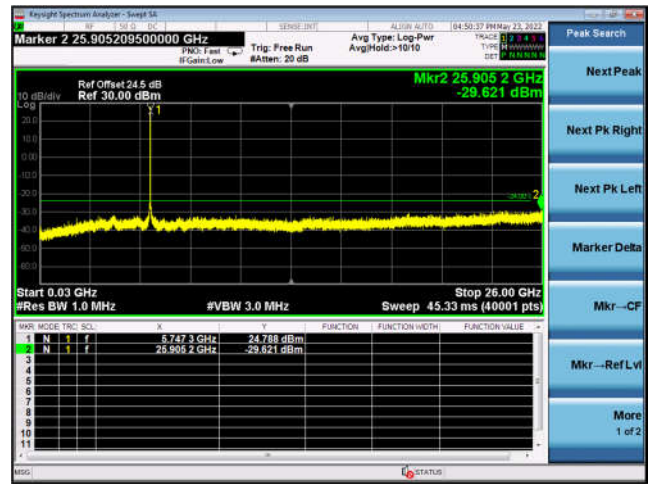

U-NII-3 ,802.11ax-HE20, 5745MHz, Ant3