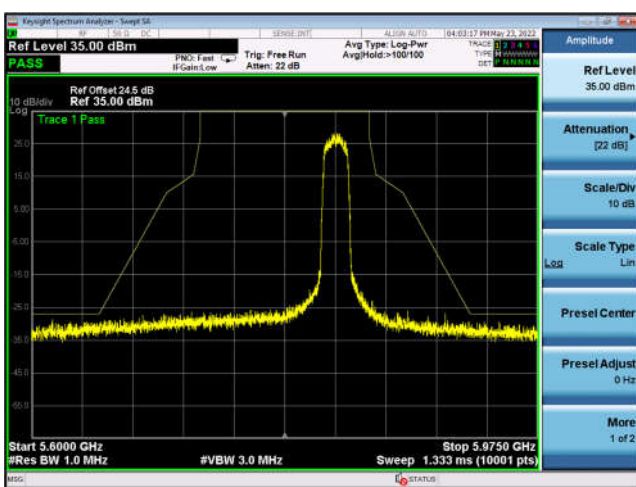

U-NII-3 ,802.11ac-VHT20, 5745MHz, Ant3

U-NII-3 ,802.11ac-VHT20, 5745MHz, Ant3

U-NII-3 ,802.11ac-VHT20, 5785MHz, Ant3

U-NII-3 ,802.11ac-VHT20, 5785MHz, Ant3

U-NII-3 ,802.11ac-VHT20, 5825MHz, Ant3

U-NII-3 ,802.11ac-VHT20, 5825MHz, Ant3