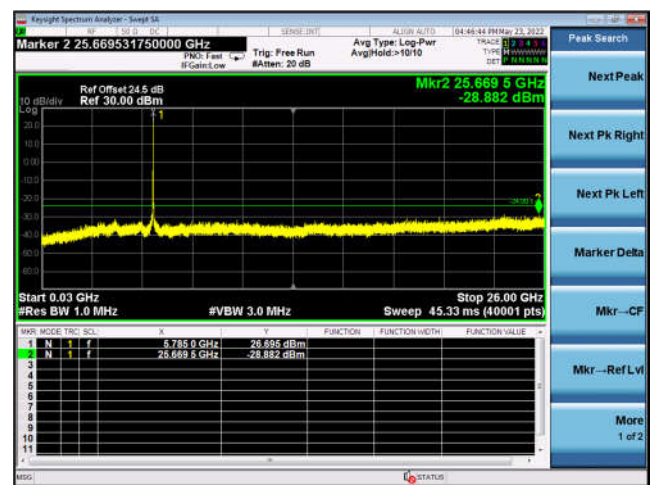

U-NII-3 ,802.11ax-HE80, 5775MHz, Ant2

U-NII-3 ,802.11a, 5745MHz, Ant3

U-NII-3 ,802.11a, 5745MHz, Ant3

U-NII-3 ,802.11a, 5785MHz, Ant3

U-NII-3 ,802.11a, 5785MHz, Ant3

U-NII-3 ,802.11a, 5825MHz, Ant3

U-NII-3 ,802.11a, 5825MHz, Ant3