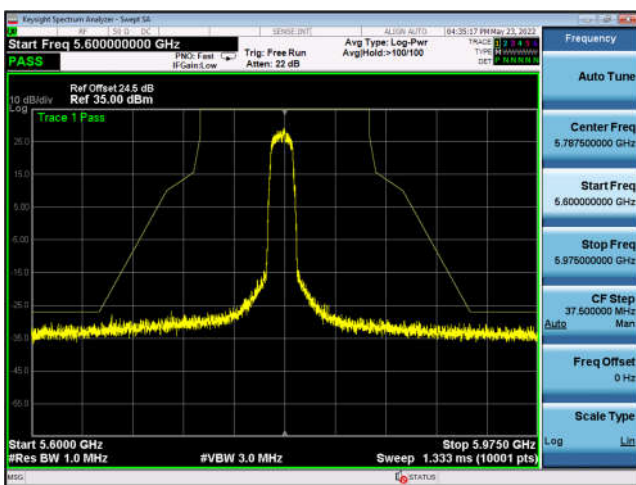

U-NII-3 ,802.11ax-HE80, 5775MHz, Ant2

U-NII-3 ,802.11a, 5745MHz, Ant3

U-NII-3 ,802.11a, 5745MHz, Ant3

U-NII-3 ,802.11a, 5785MHz, Ant3

U-NII-3 ,802.11a, 5785MHz, Ant3

U-NII-3 ,802.11a, 5825MHz, Ant3

U-NII-3 ,802.11a, 5825MHz, Ant3