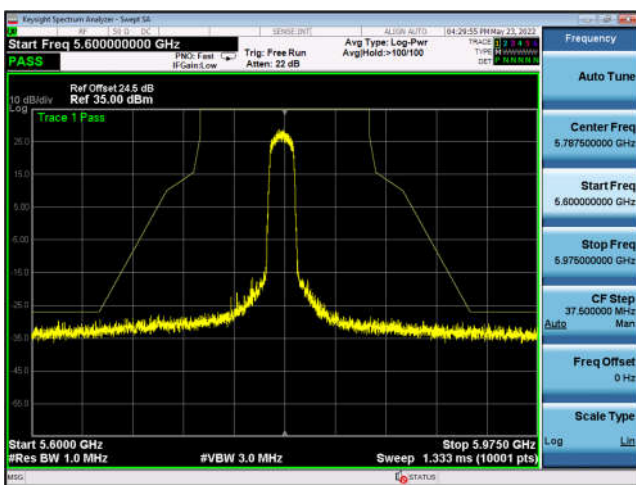

U-NII-3 ,802.11n-HT20, 5785MHz, Ant3