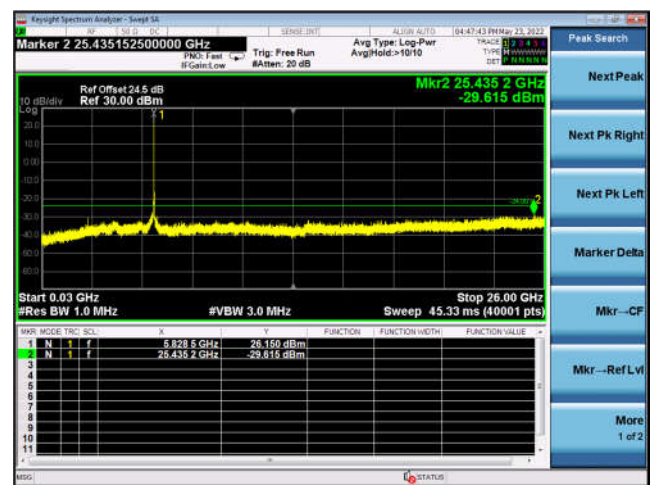

U-NII-3 ,802.11ax-HE80, 5775MHz, Ant2

U-NII-3 ,802.11a, 5745MHz, Ant3

U-NII-3 ,802.11a, 5745MHz, Ant3

U-NII-3 ,802.11a, 5785MHz, Ant3

U-NII-3 ,802.11a, 5785MHz, Ant3

U-NII-3 ,802.11a, 5825MHz, Ant3

U-NII-3 ,802.11a, 5825MHz, Ant3