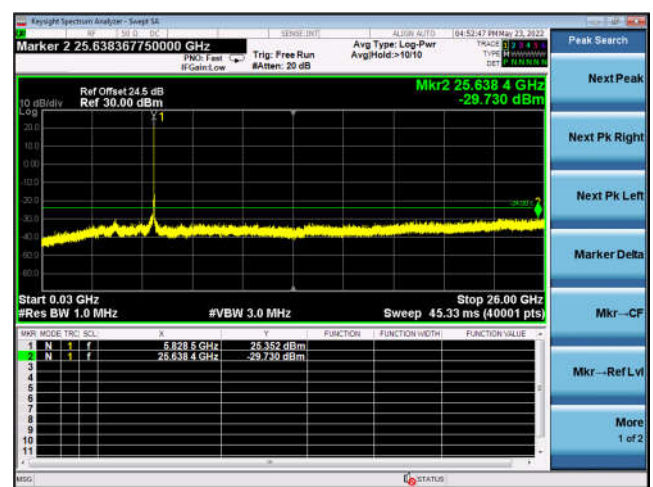

U-NII-3 ,802.11ac-VHT20, 5745MHz, Ant3

U-NII-3 ,802.11ac-VHT20, 5745MHz, Ant3

U-NII-3 ,802.11ac-VHT20, 5785MHz, Ant3

U-NII-3 ,802.11ac-VHT20, 5785MHz, Ant3

U-NII-3 ,802.11ac-VHT20, 5825MHz, Ant3

U-NII-3 ,802.11ac-VHT20, 5825MHz, Ant3