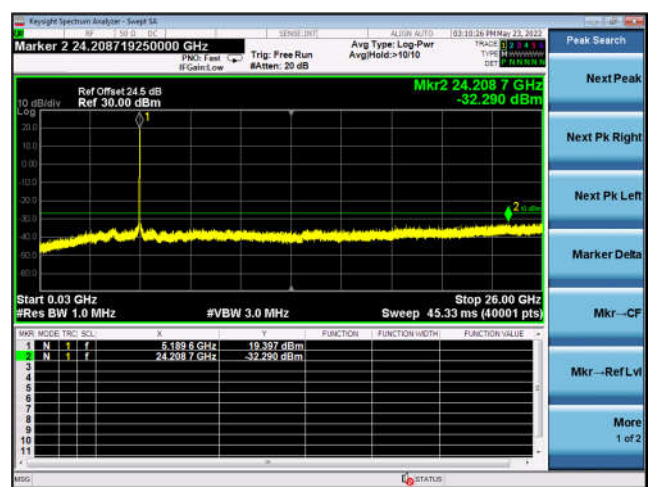

U-NII-1 ,802.11ac-VHT40, 5230MHz, Ant2

U-NII-1 ,802.11ac-VHT40, 5190MHz, Ant2