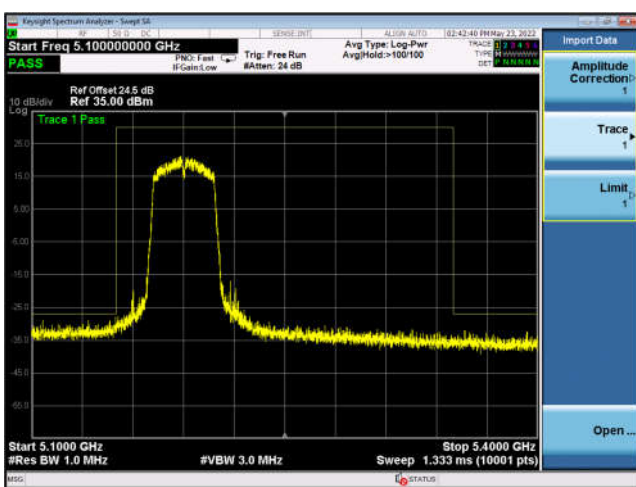

U-NII-1 ,802.11ac-VHT40, 5230MHz, Ant2

U-NII-1 ,802.11ac-VHT40, 5190MHz, Ant2